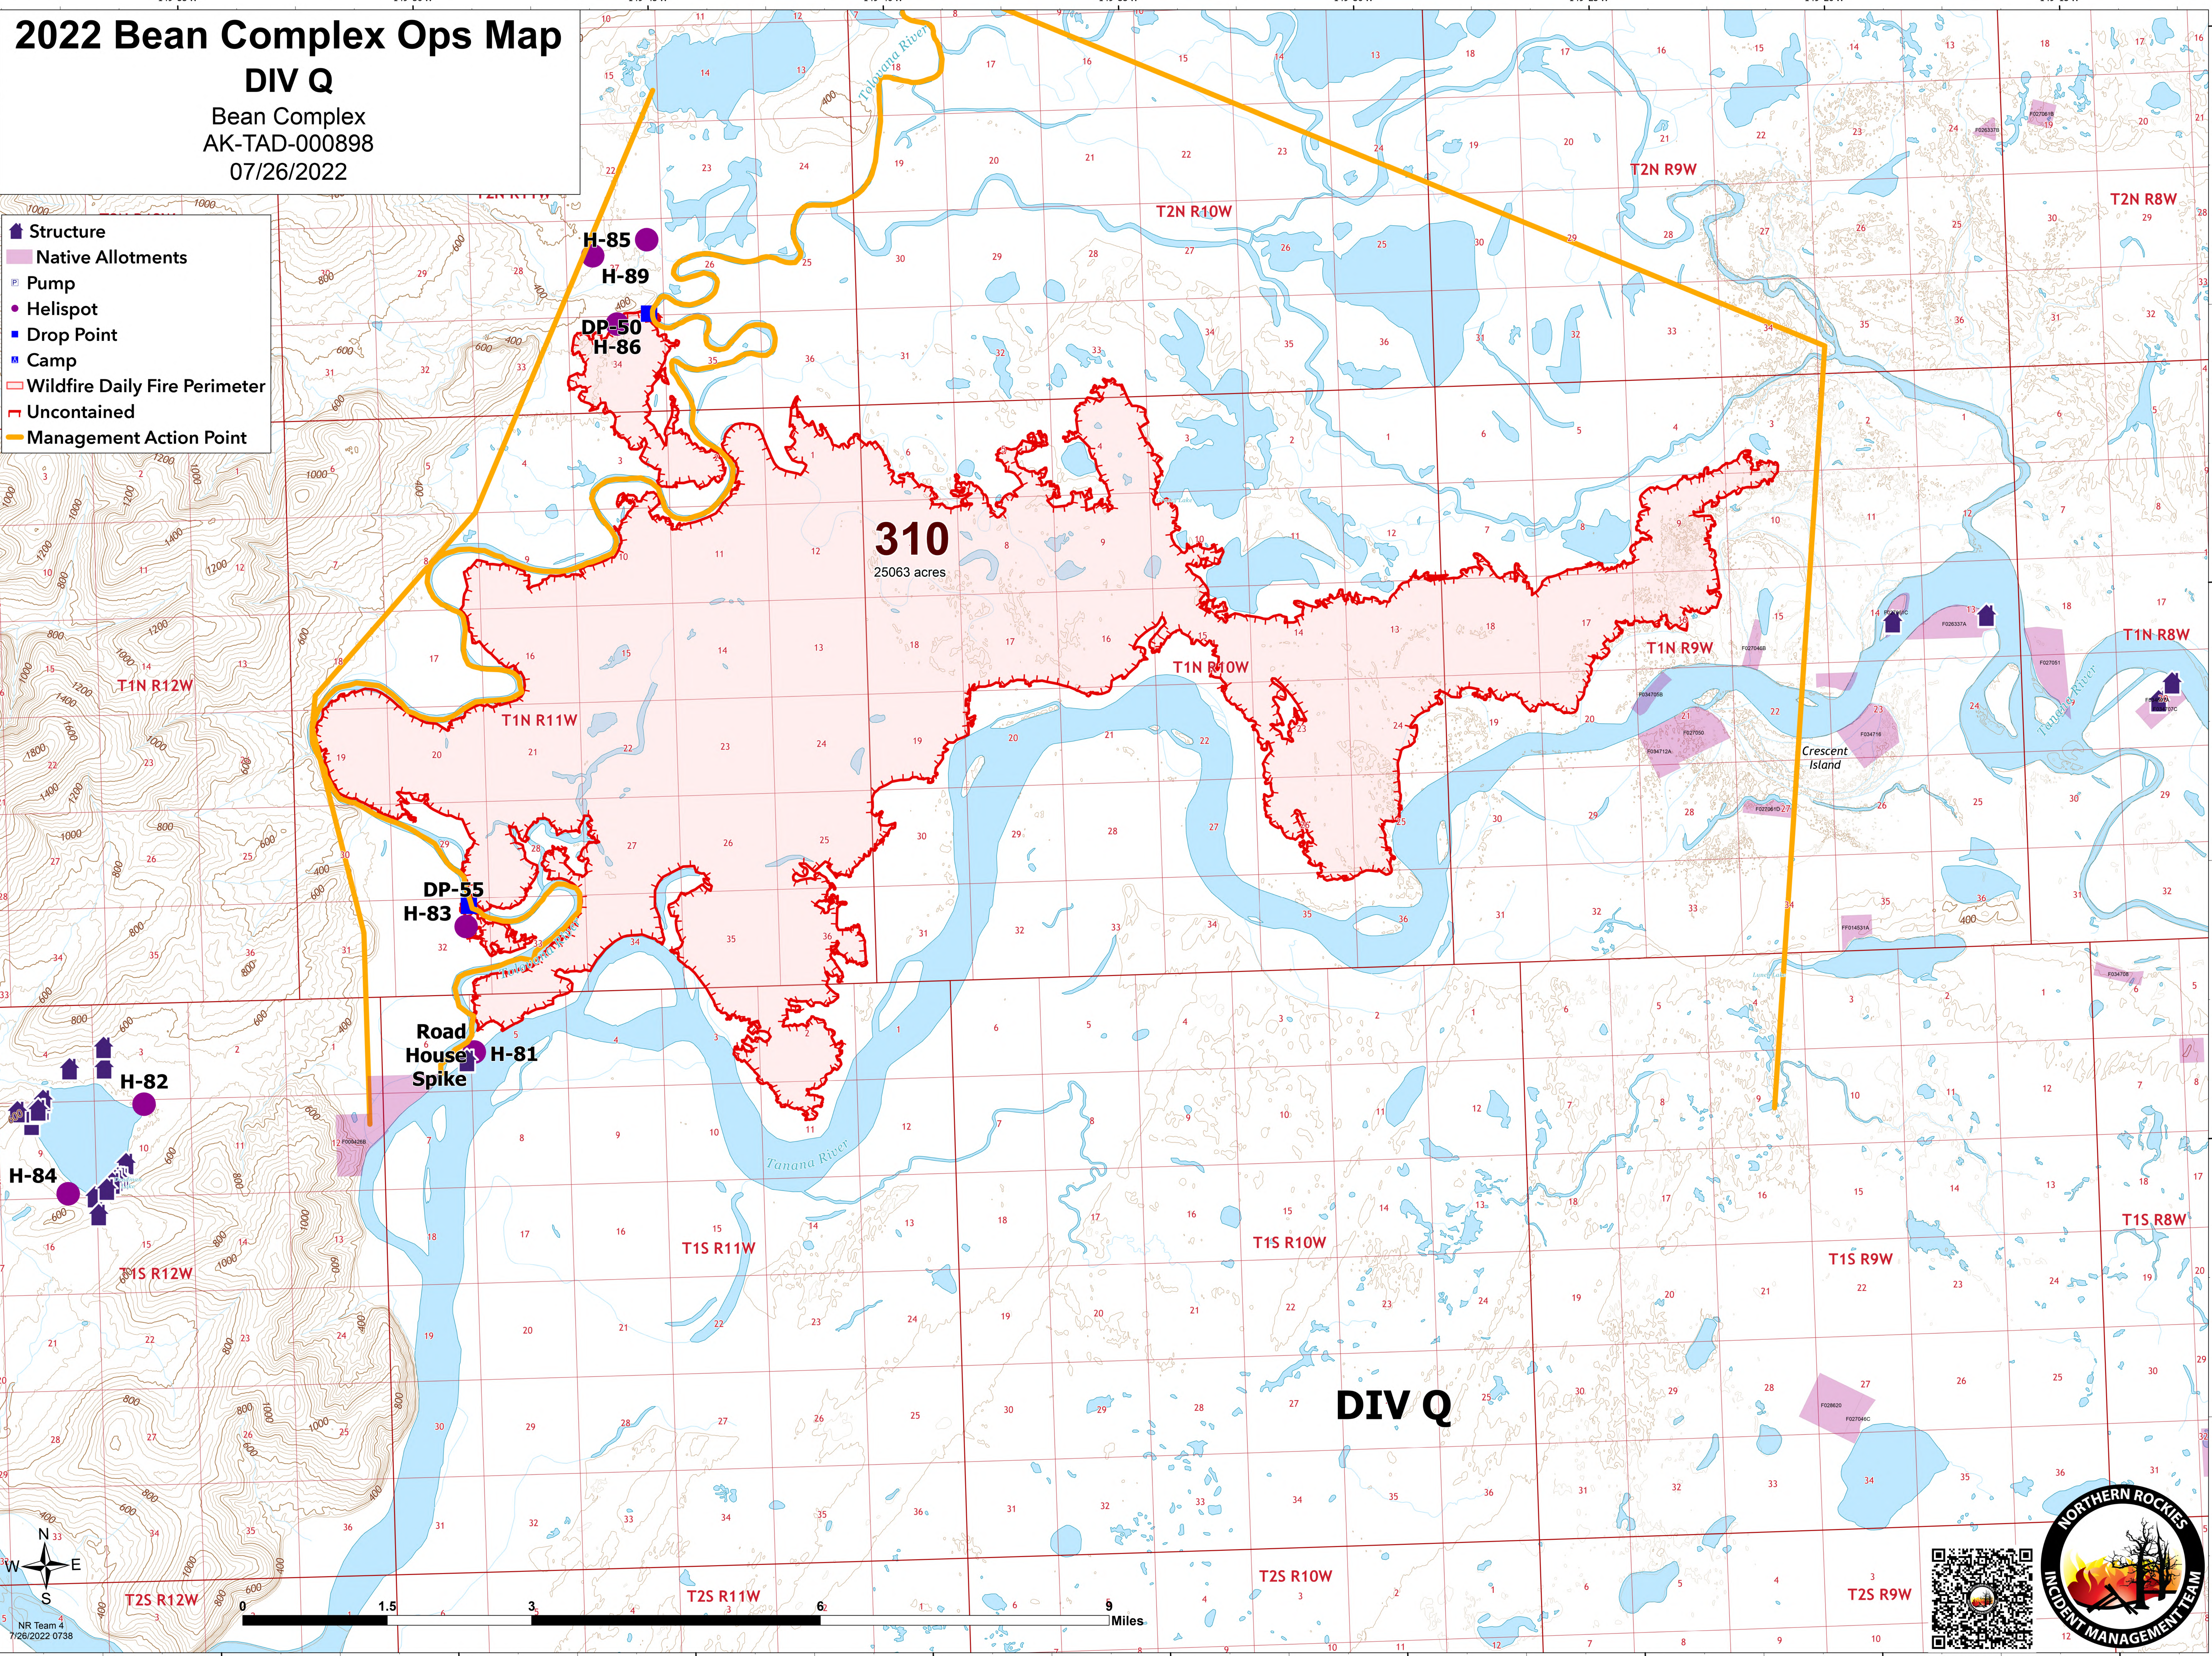

2022 Bean Complex Ops Map

DIV Q

Bean Complex
AK-TAD-000898
07/26/2022

- Structure
- Native Allotments
- Pump
- Helispot
- Drop Point
- Camp
- Wildfire Daily Fire Perimeter
- Uncontained
- Management Action Point

310
25063 acres

DIV Q

NR Team 4
7/26/2022 0738