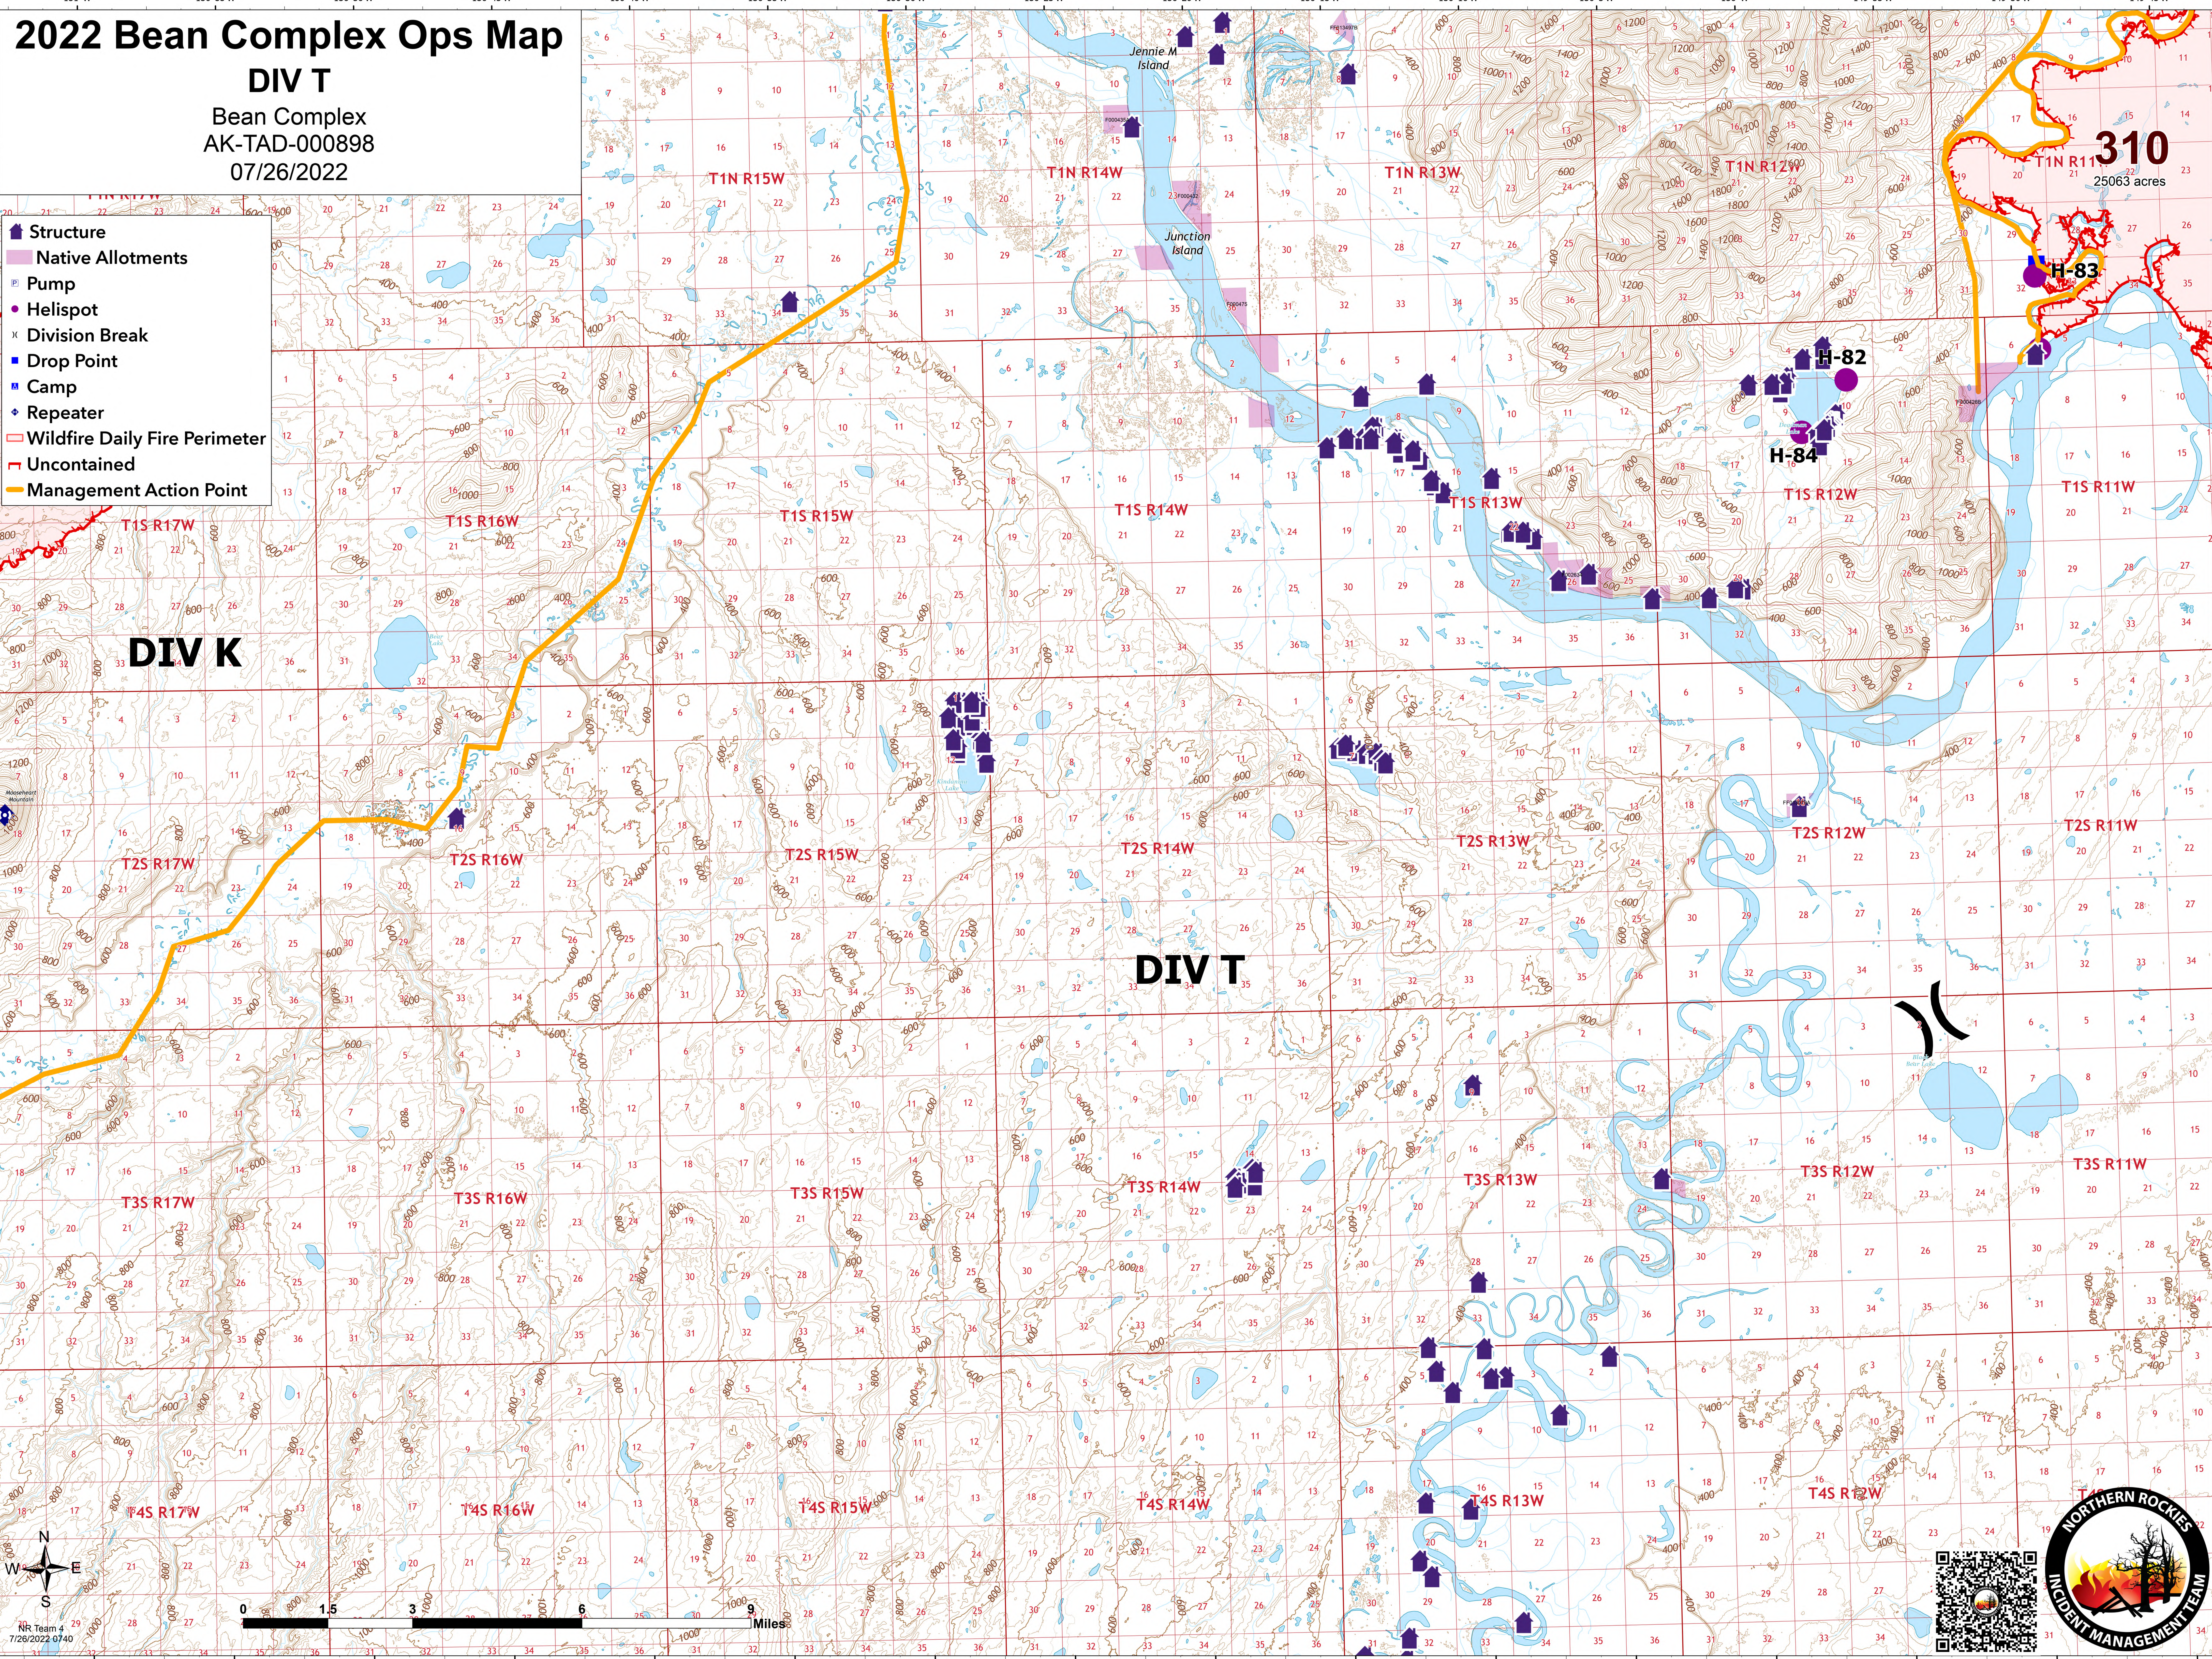

# 2022 Bean Complex Ops Map

## DIV T

Bean Complex  
AK-TAD-000898  
07/26/2022

- Structure
- Native Allotments
- Pump
- Helispot
- Division Break
- Drop Point
- Camp
- Repeater
- Wildfire Daily Fire Perimeter
- Uncontained
- Management Action Point

310  
25063 acres

H-83

H-82

H-84

DIV K

DIV T