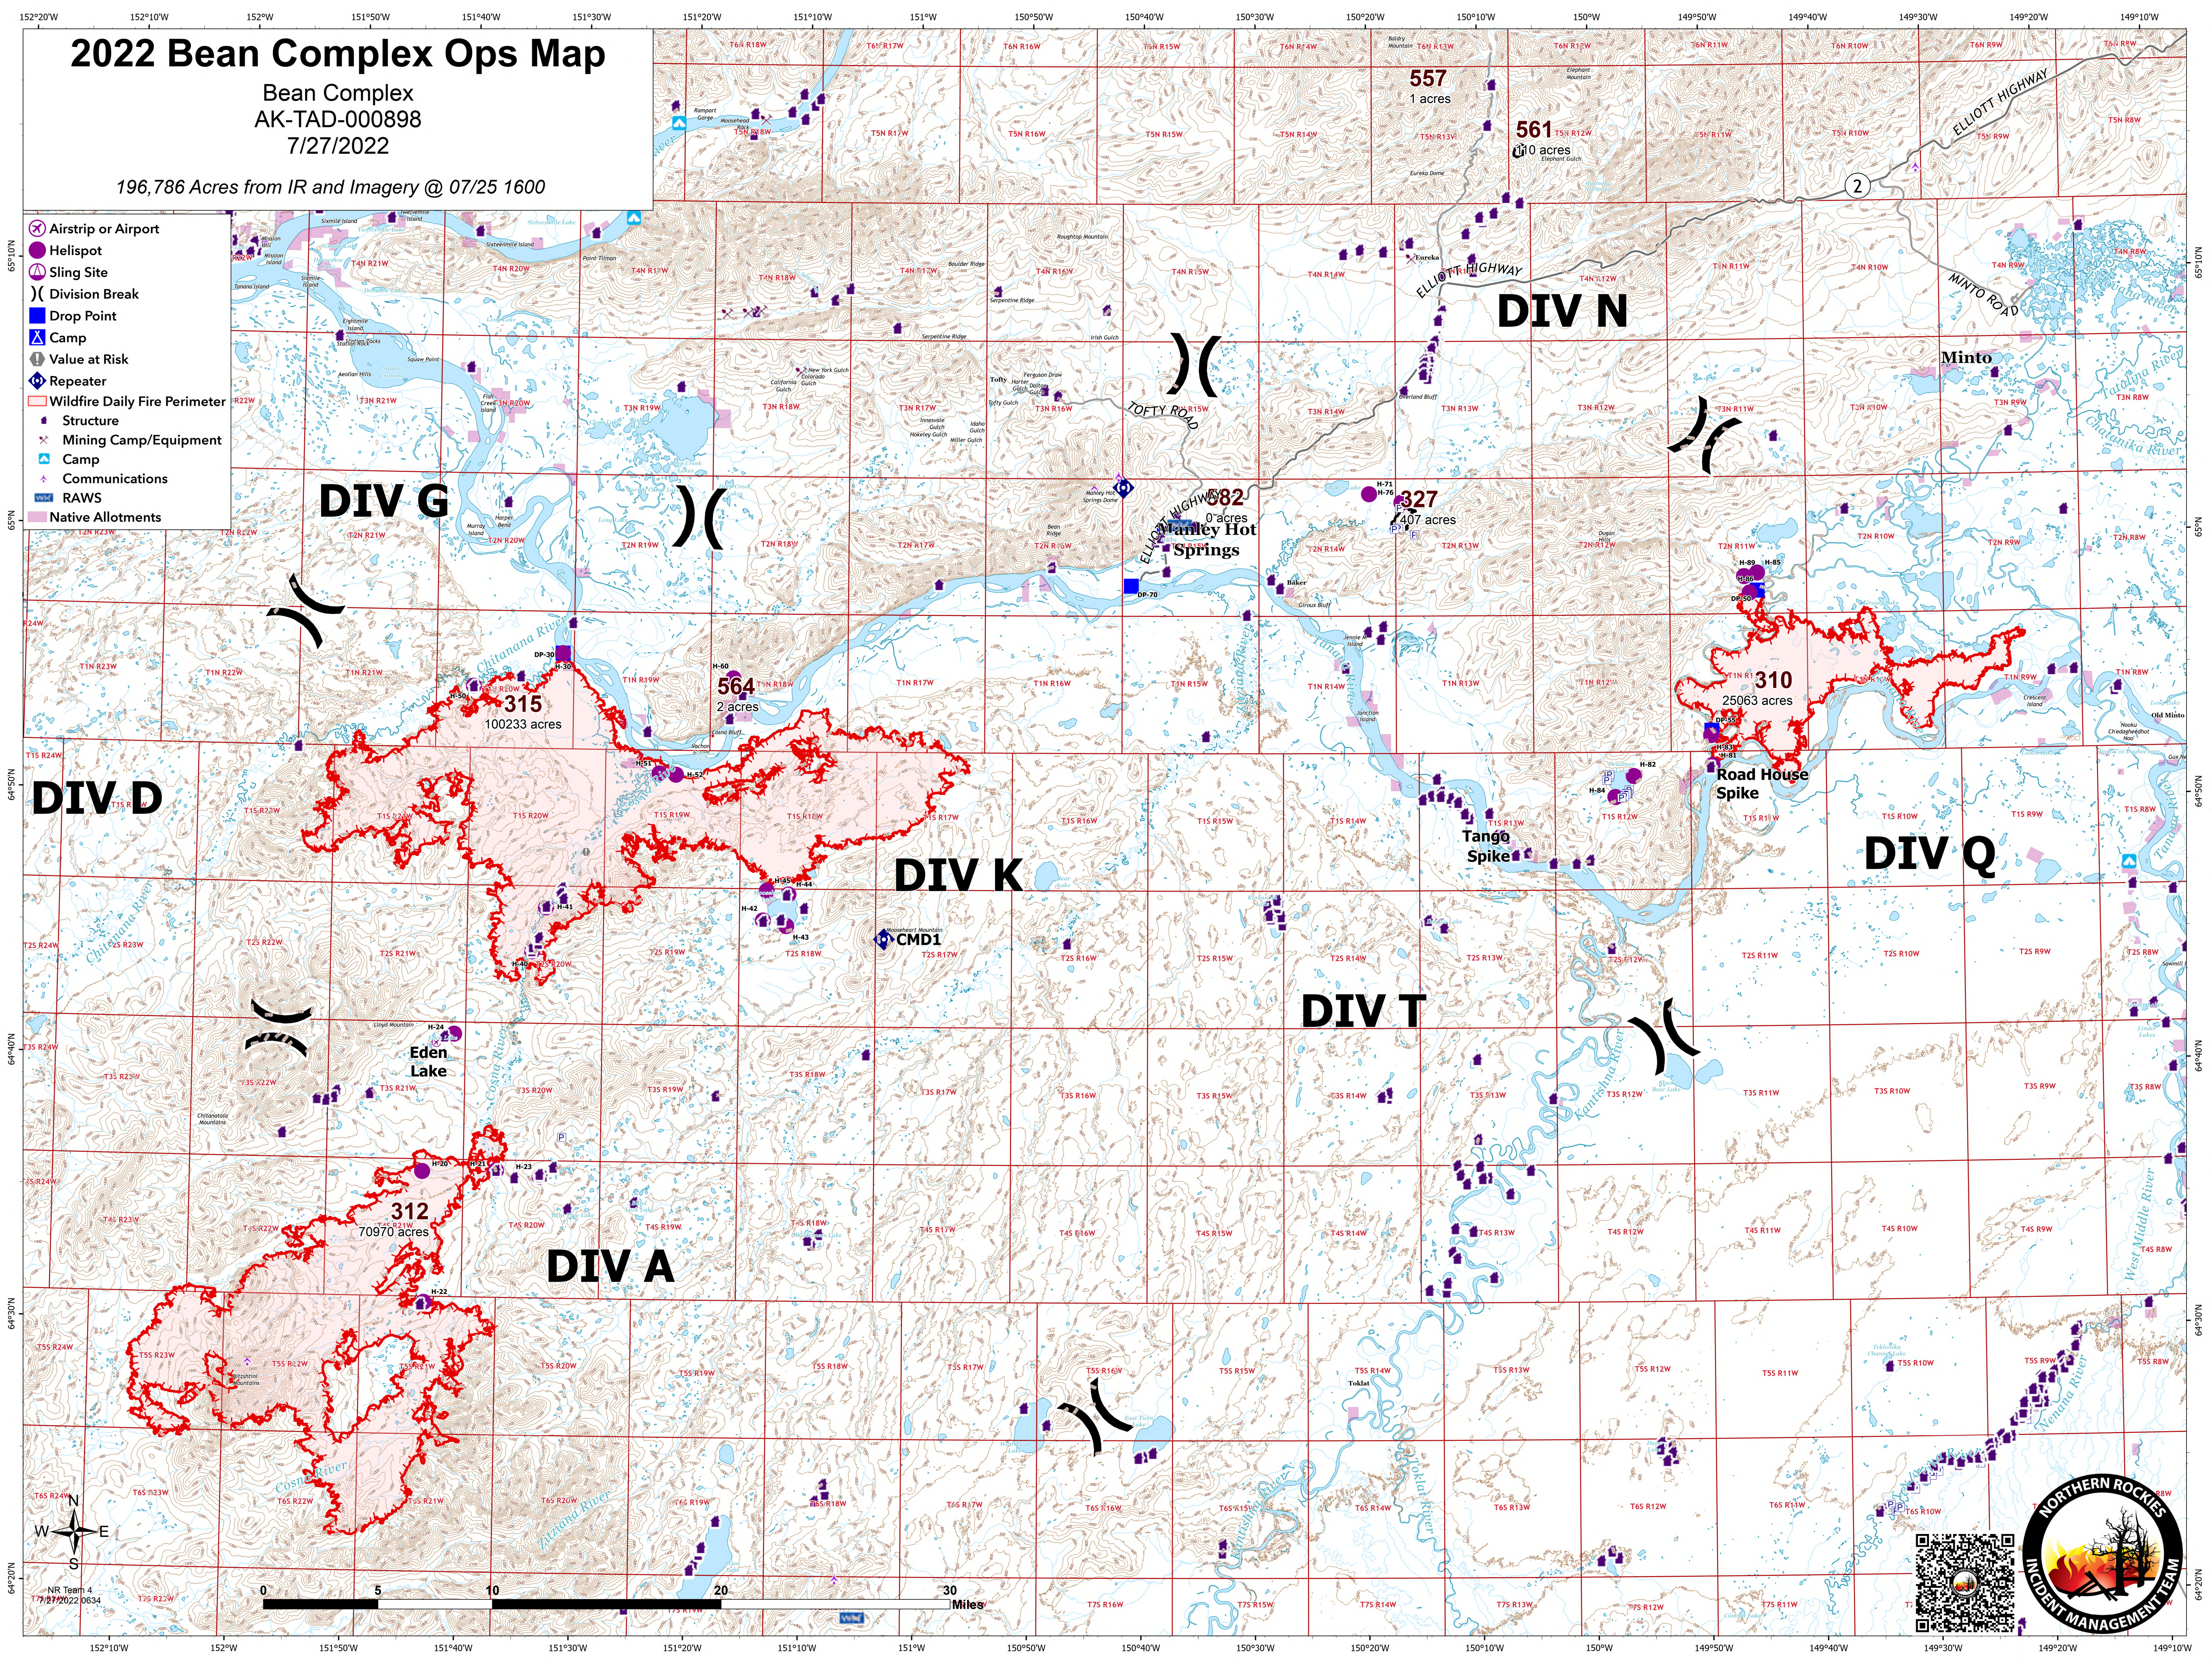

# 2022 Bean Complex Ops Map

Bean Complex  
AK-TAD-000898  
7/27/2022

196,786 Acres from IR and Imagery @ 07/25 1600

- Airstrip or Airport
- Helispot
- Sling Site
- Division Break
- Drop Point
- Camp
- Value at Risk
- Repeater
- Wildfire Daily Fire Perimeter
- Structure
- Mining Camp/Equipment
- Camp
- Communications
- RAWS
- Native Allotments

NR Team 4  
7/27/2022 0634