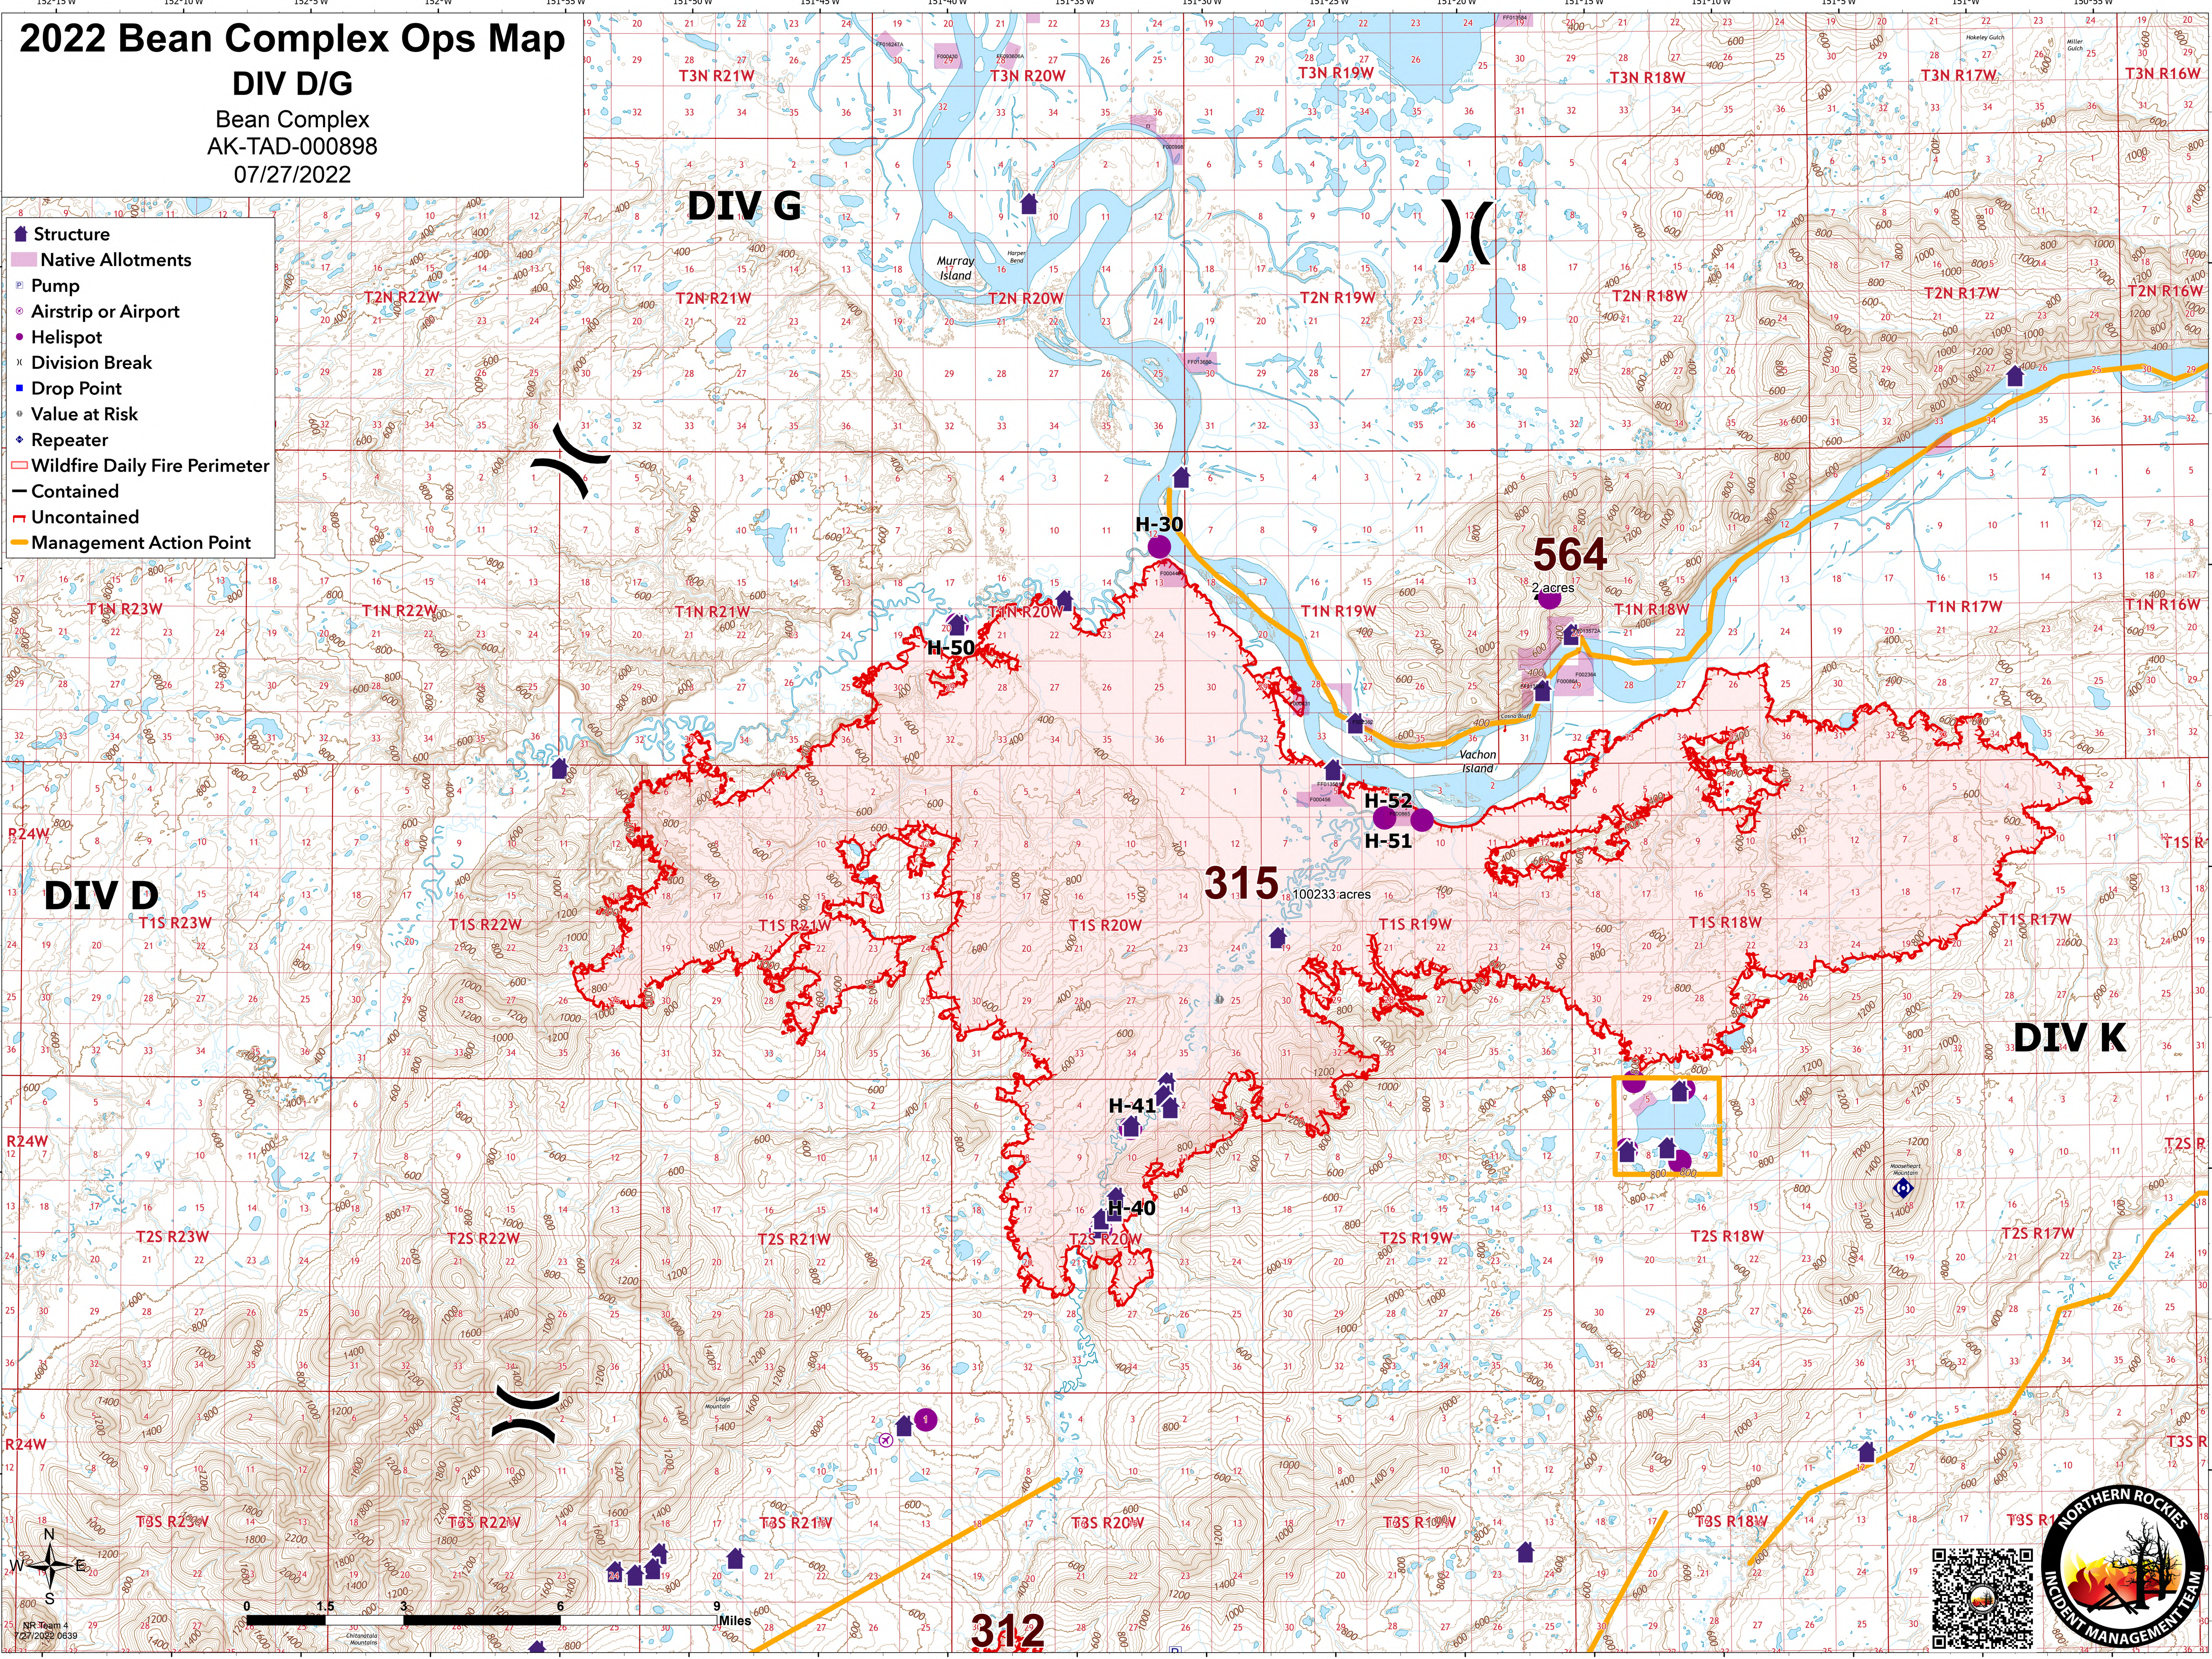

2022 Bean Complex Ops Map

DIV D/G

Bean Complex
AK-TAD-000898
07/27/2022

- Structure
- Native Allotments
- Pump
- Airstrip or Airport
- Helispot
- Division Break
- Drop Point
- Value at Risk
- Repeater
- Wildfire Daily Fire Perimeter
- Contained
- Uncontained
- Management Action Point

DIV G

DIV D

DIV K

312

315 100233 acres

564 2 acres

H-50

H-30

H-52

H-51

H-41

H-40

NR Team 4
(27/2022) 0639