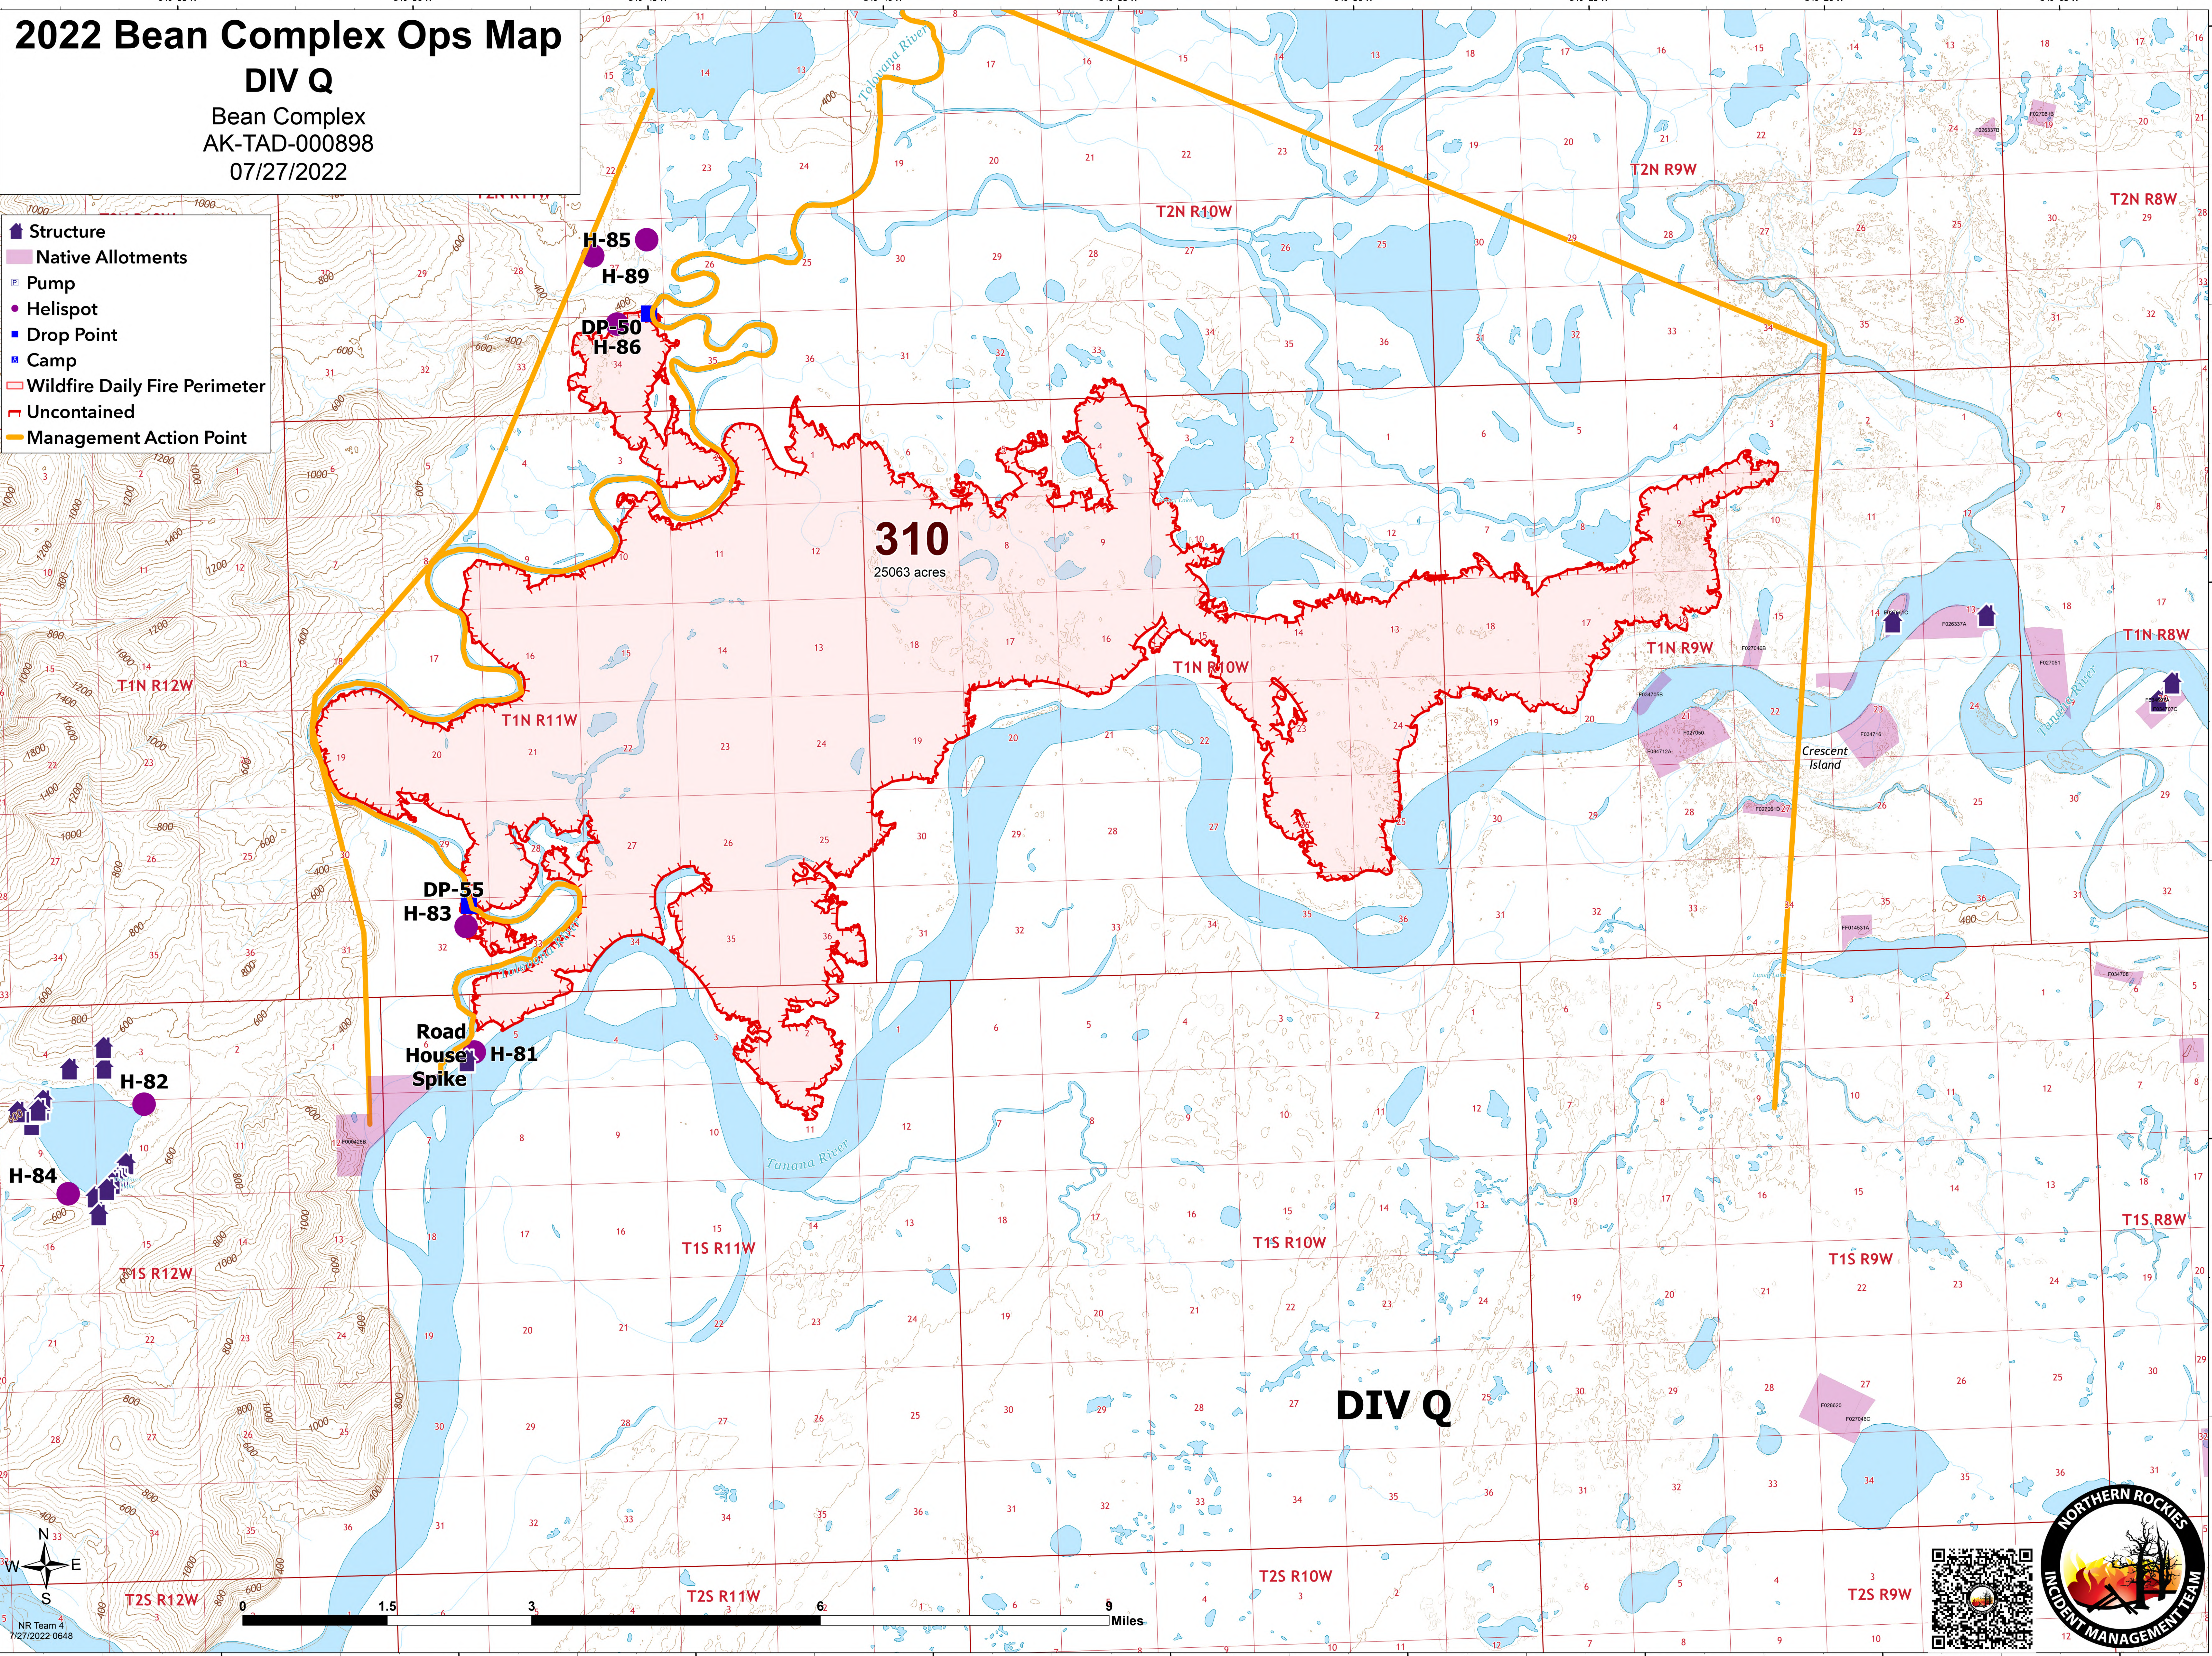

2022 Bean Complex Ops Map

DIV Q

Bean Complex
AK-TAD-000898
07/27/2022

- Structure
- Native Allotments
- Pump
- Helispot
- Drop Point
- Camp
- Wildfire Daily Fire Perimeter
- Uncontained
- Management Action Point

310
25063 acres

DIV Q

NR Team 4
7/27/2022 0648