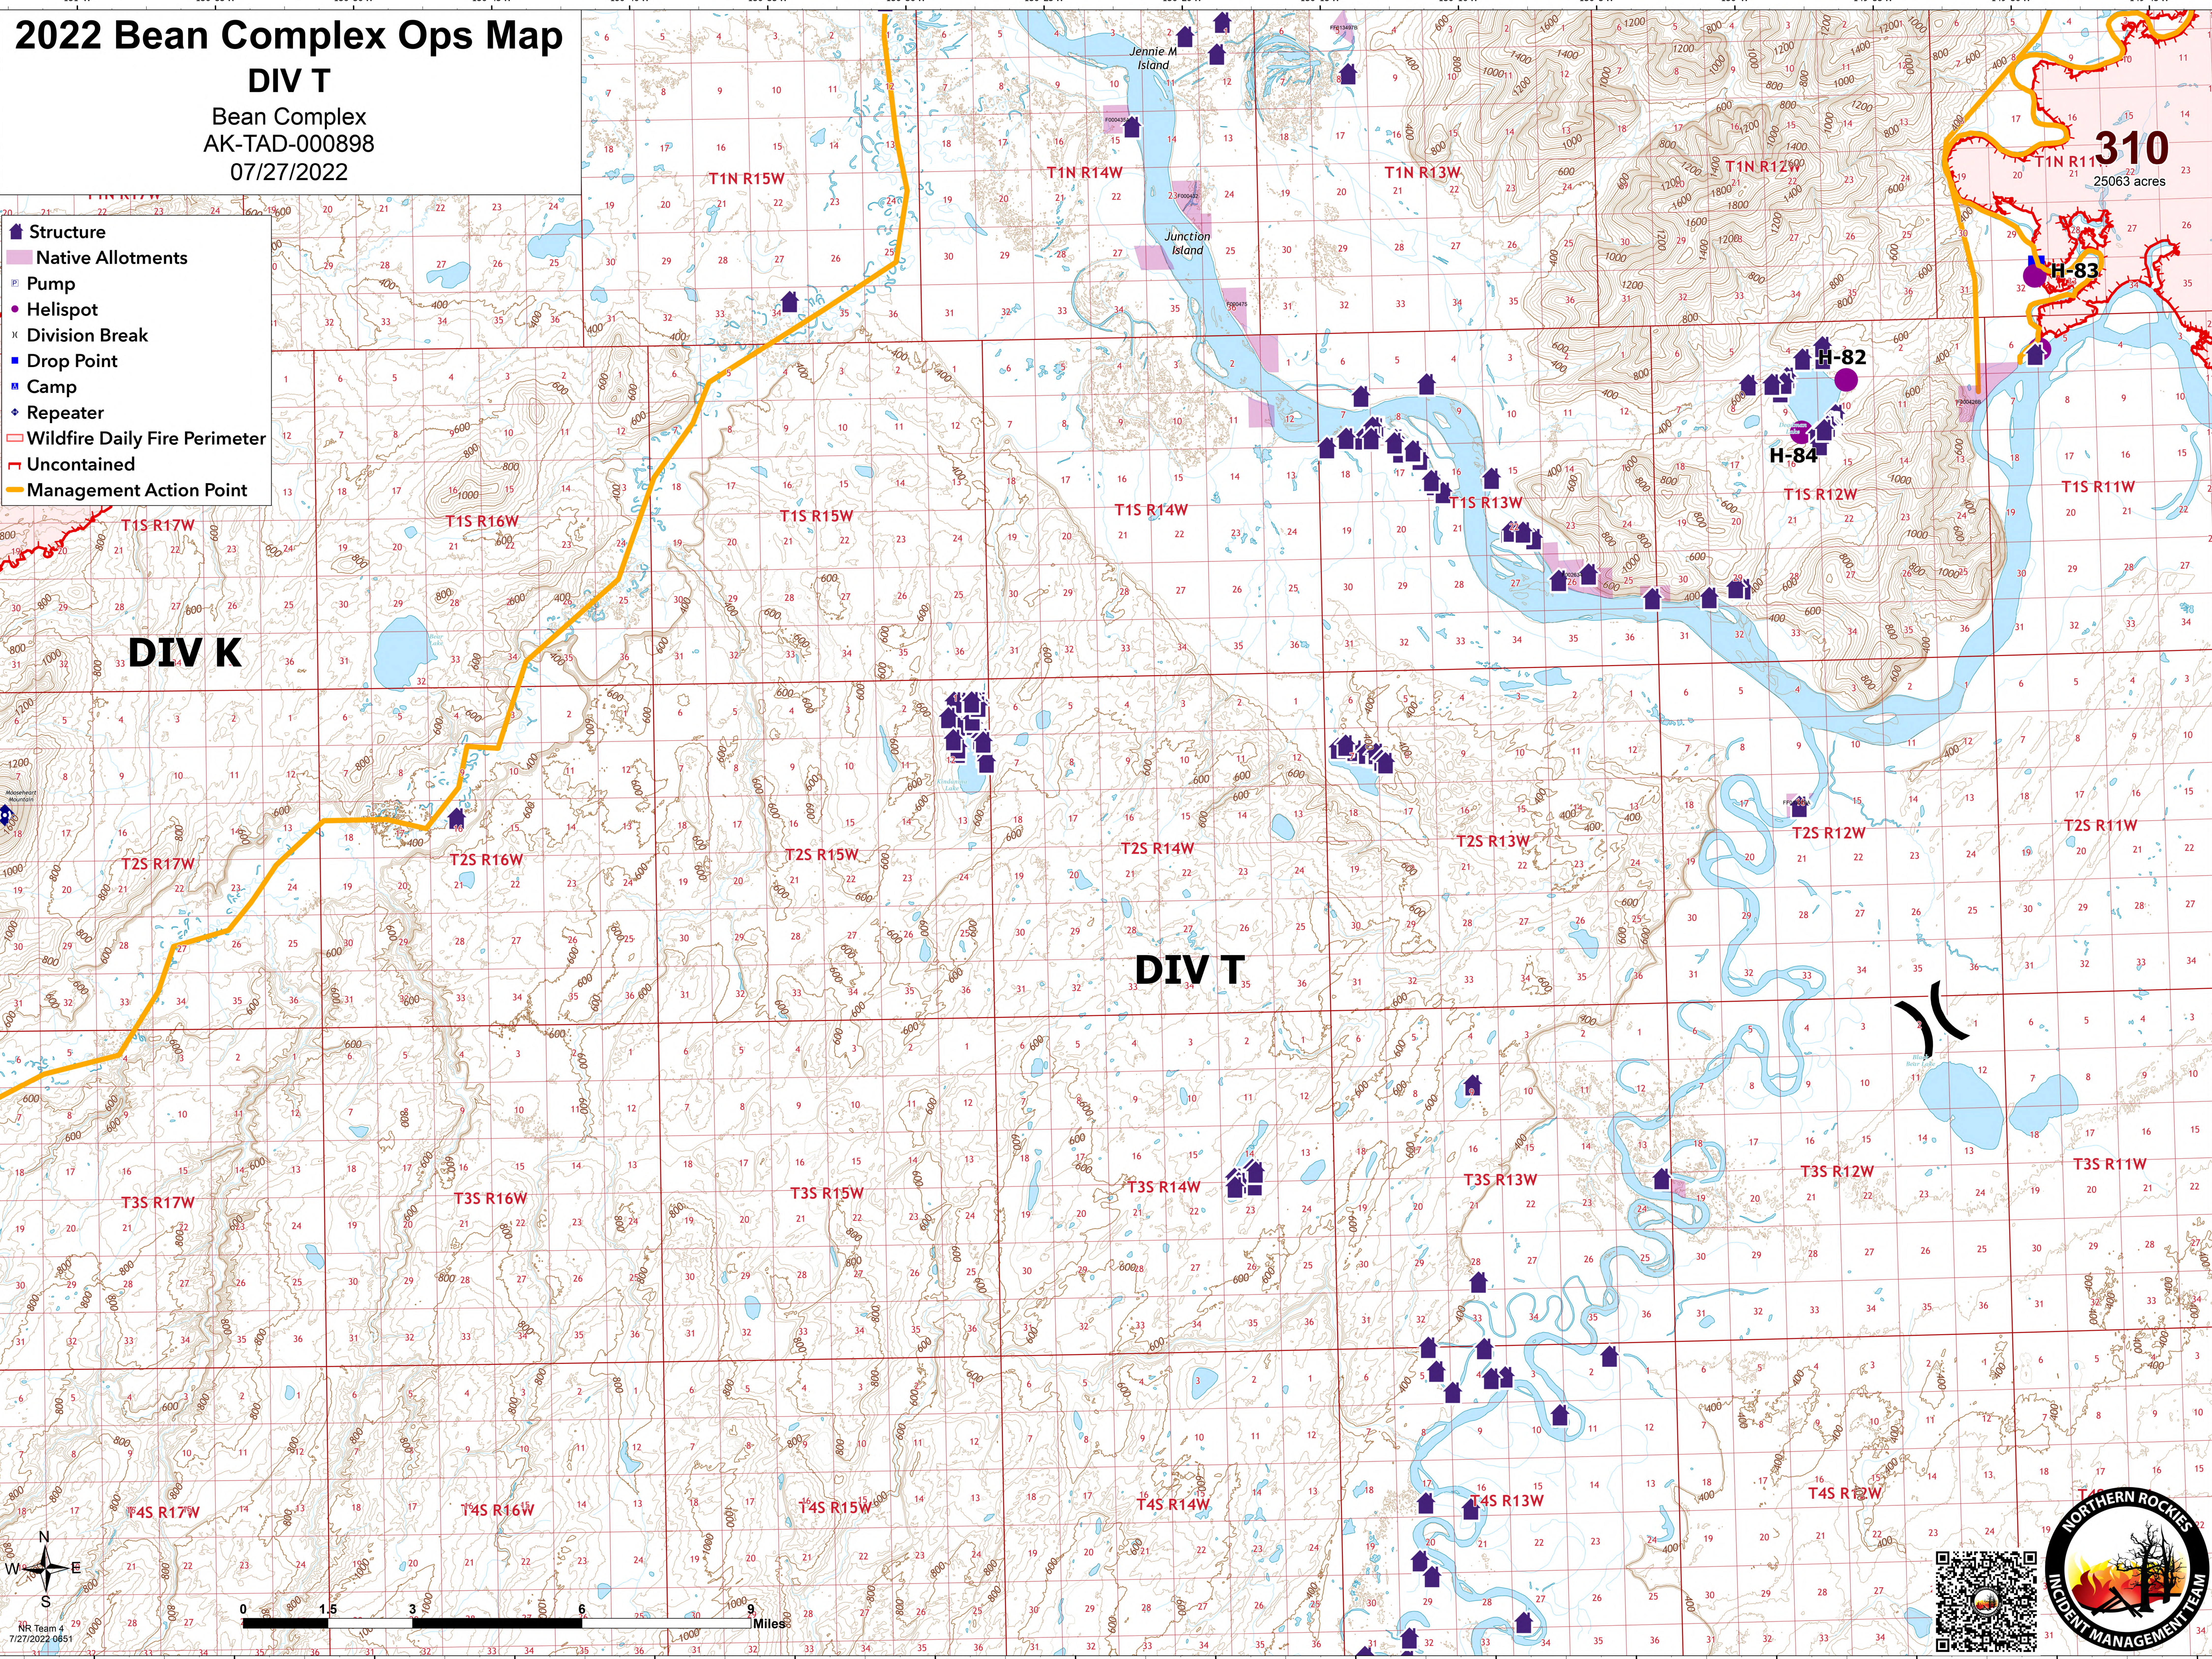

2022 Bean Complex Ops Map

DIV T

Bean Complex
AK-TAD-000898
07/27/2022

- Structure
- Native Allotments
- Pump
- Helispot
- Division Break
- Drop Point
- Camp
- Repeater
- Wildfire Daily Fire Perimeter
- Uncontained
- Management Action Point

310
25063 acres

H-83

H-82

H-84

DIV K

DIV T

NR Team 4
7/27/2022 0851

0 1.5 3 4.5 6 7.5 9 Miles