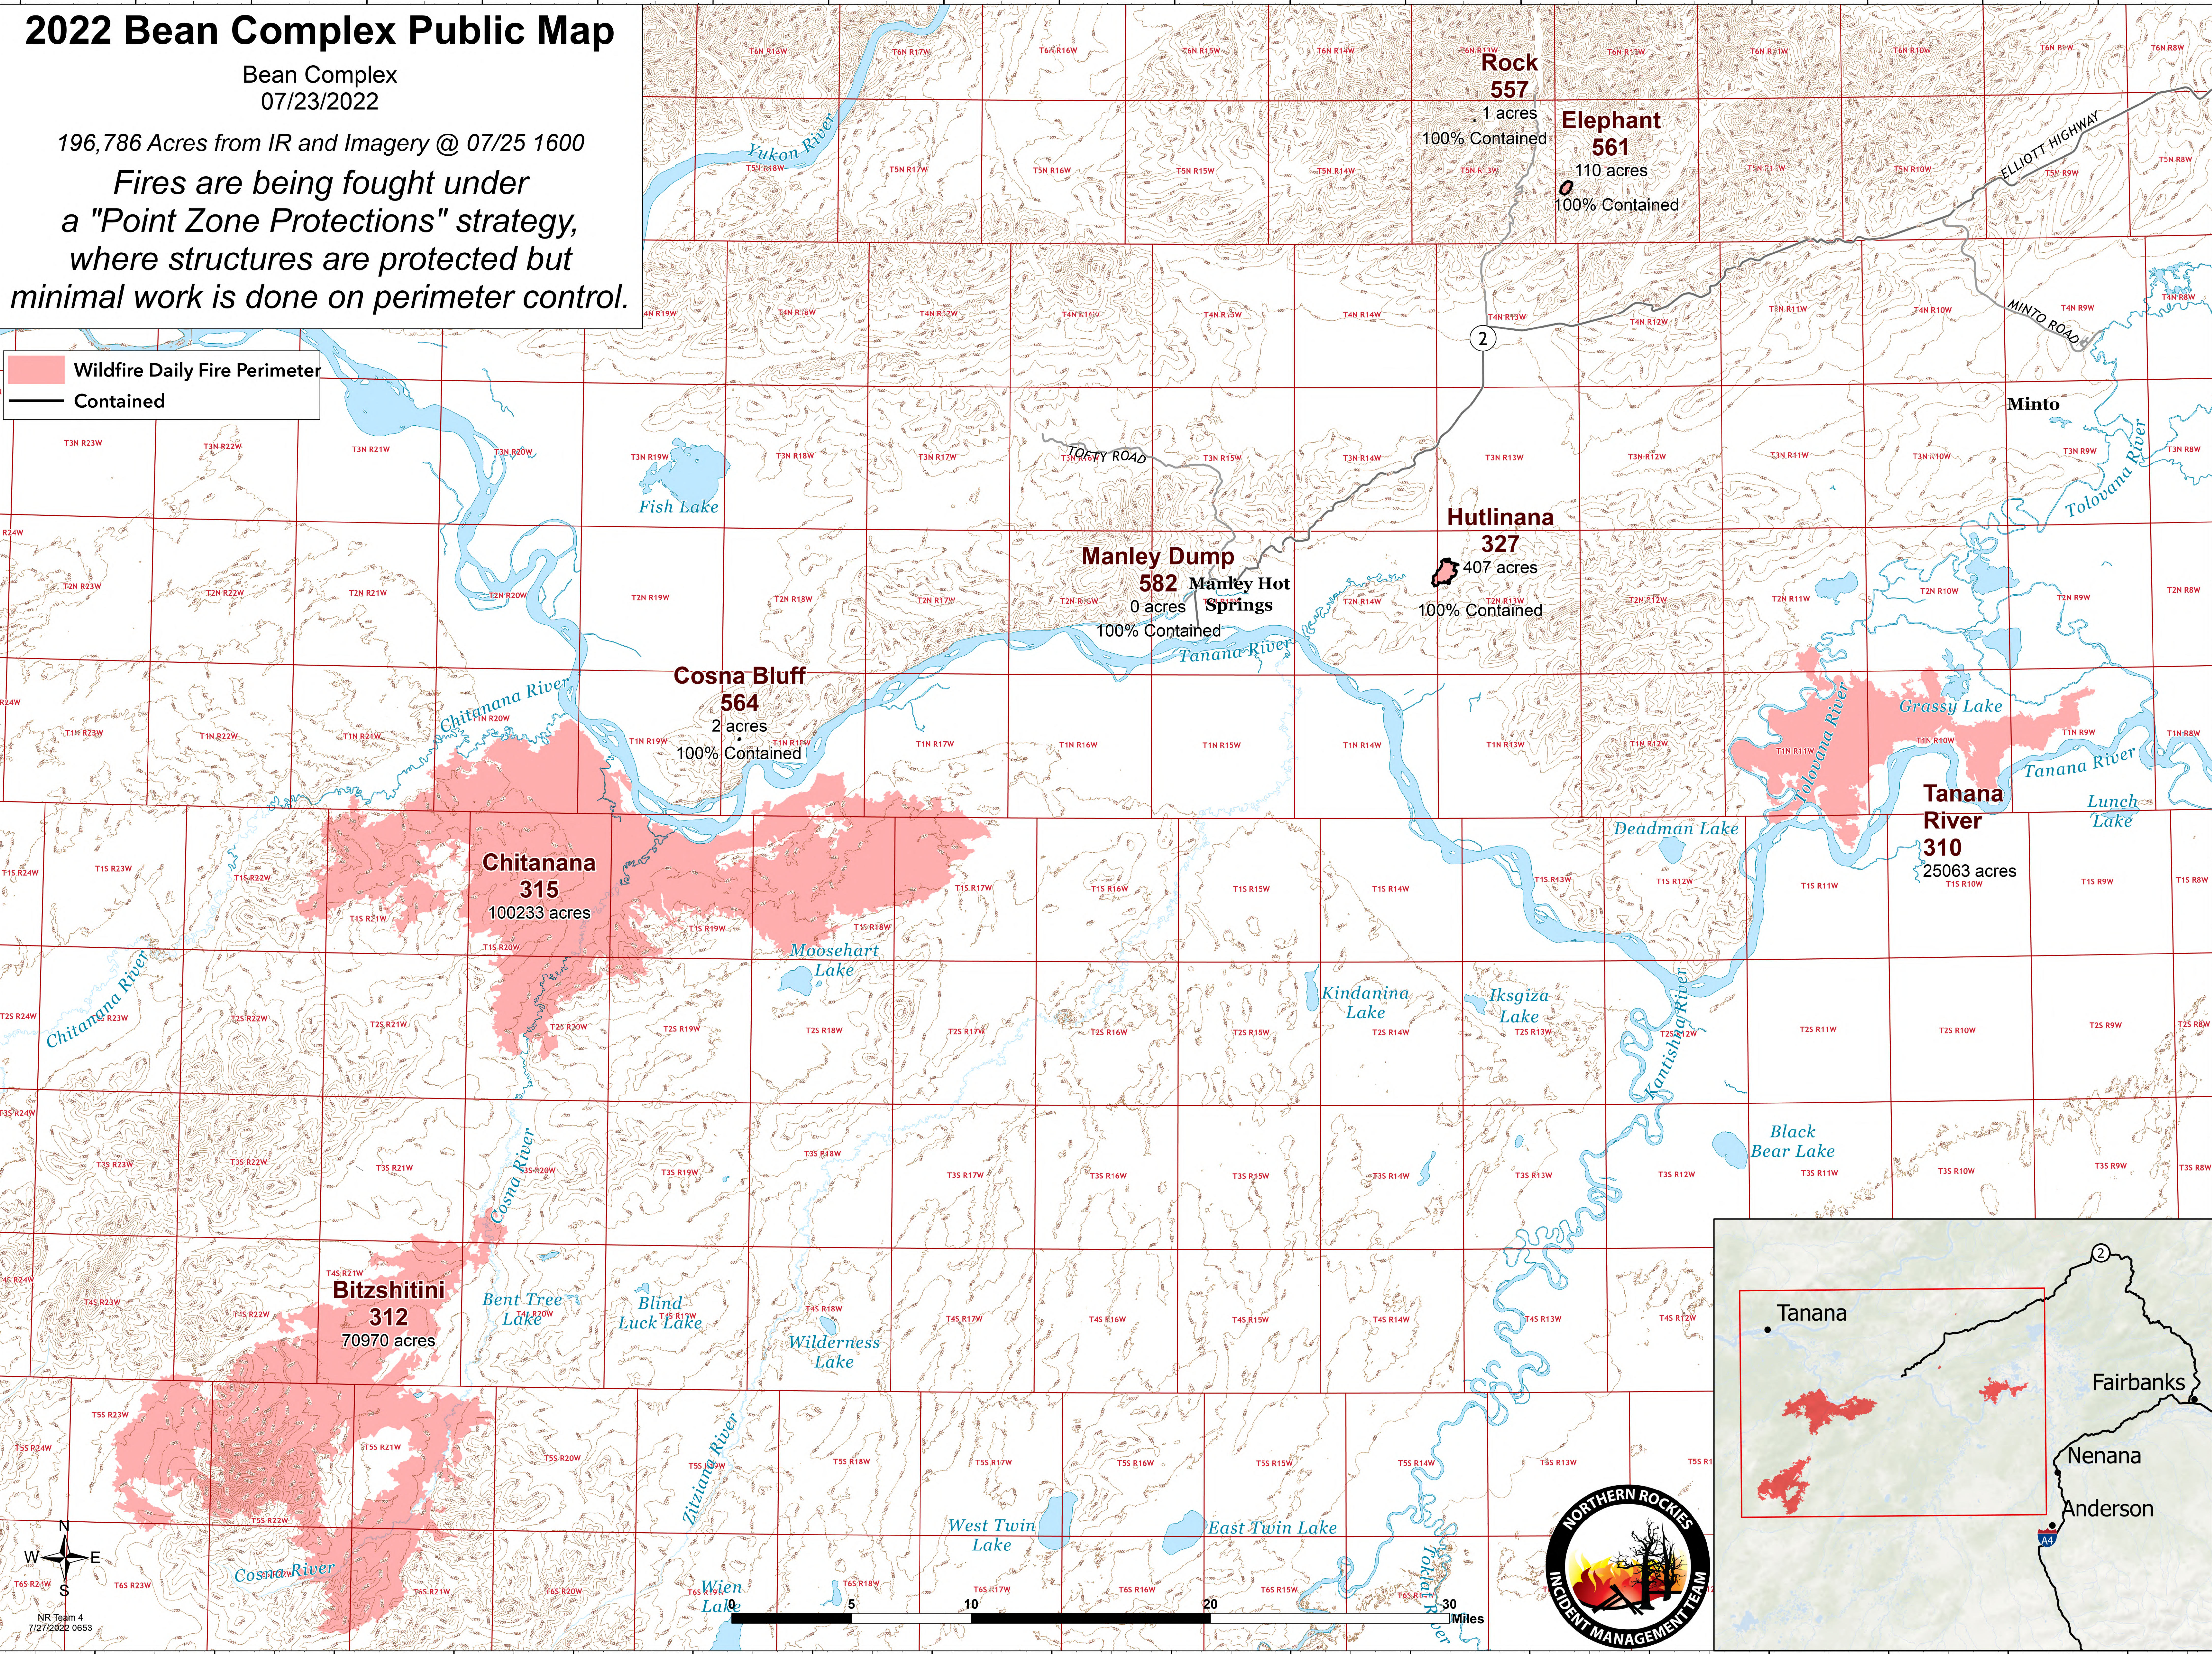

2022 Bean Complex Public Map

Bean Complex
07/23/2022

196,786 Acres from IR and Imagery @ 07/25 1600

Fires are being fought under a "Point Zone Protections" strategy, where structures are protected but minimal work is done on perimeter control.

 Wildfire Daily Fire Perimeter
 Contained

NR Team 4
7/27/2022 0653