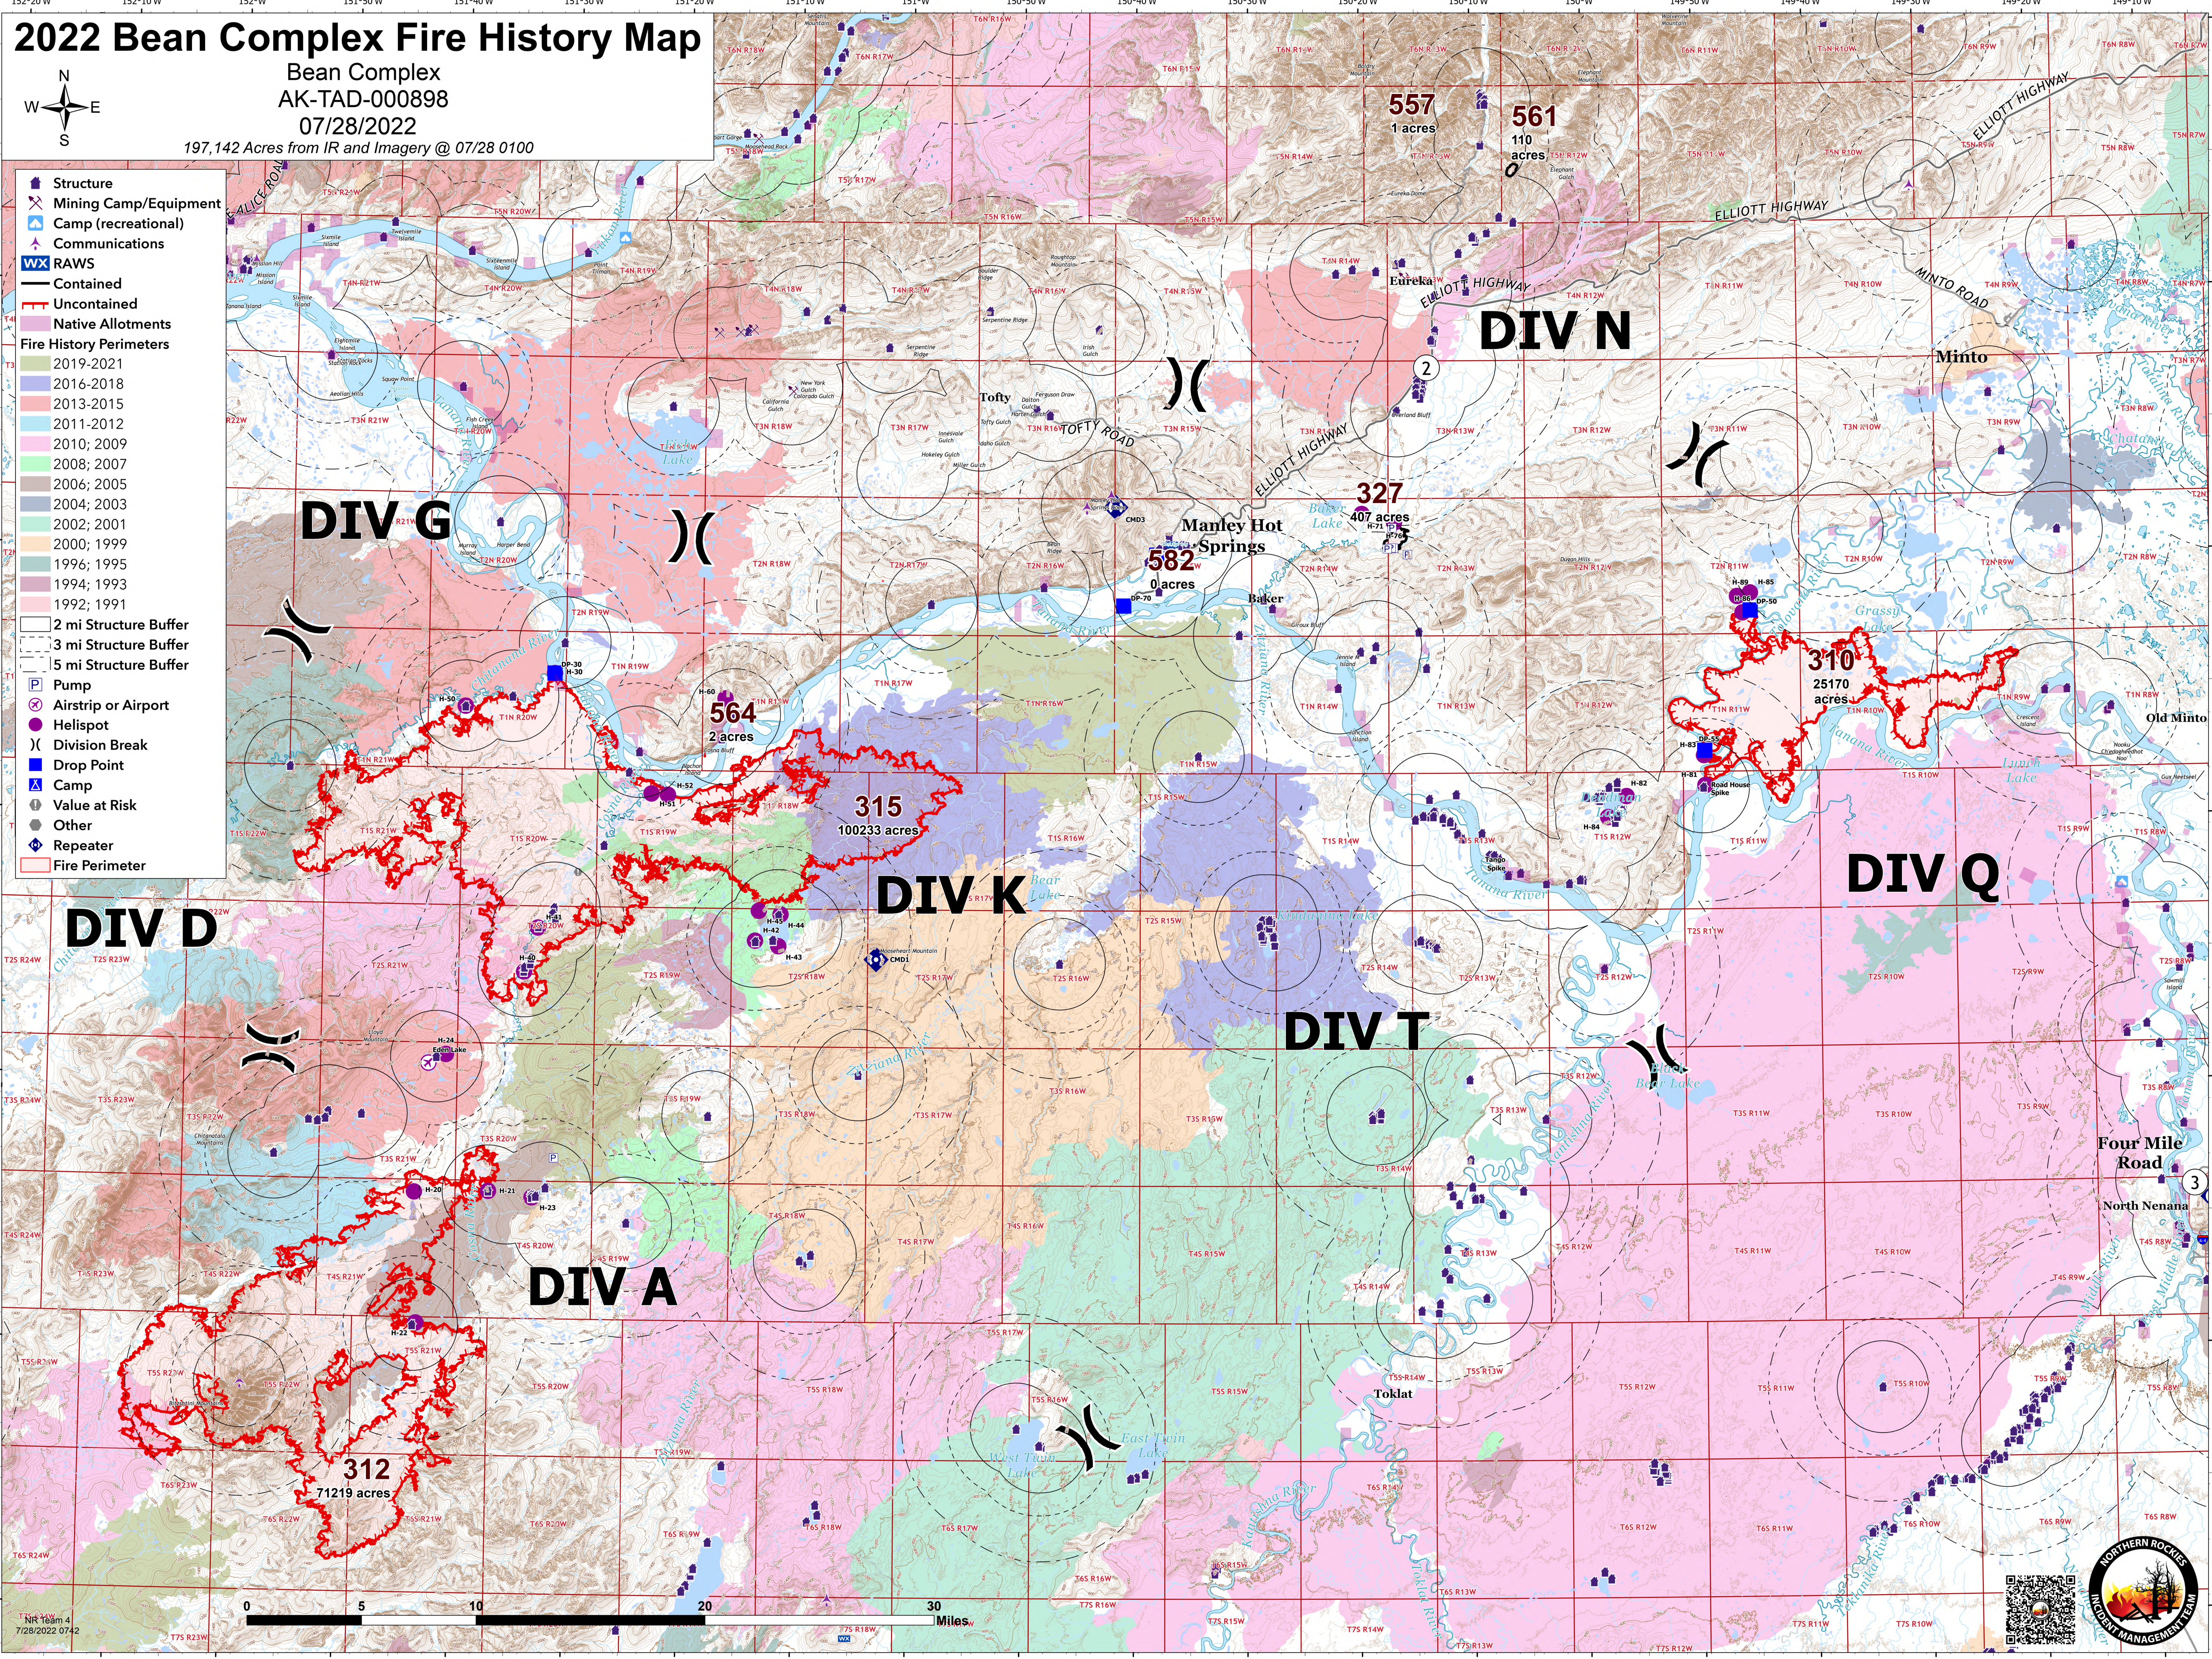

2022 Bean Complex Fire History Map

Bean Complex
AK-TAD-000898
07/28/2022

197,142 Acres from IR and Imagery @ 07/28 0100

- Structure
- Mining Camp/Equipment
- Camp (recreational)
- Communications
- RAWS
- Contained
- Uncontained
- Native Allotments
- Fire History Perimeters
 - 2019-2021
 - 2016-2018
 - 2013-2015
 - 2011-2012
 - 2010; 2009
 - 2008; 2007
 - 2006; 2005
 - 2004; 2003
 - 2002; 2001
 - 2000; 1999
 - 1996; 1995
 - 1994; 1993
 - 1992; 1991
- 2 mi Structure Buffer
- 3 mi Structure Buffer
- 5 mi Structure Buffer
- Pump
- Airstrip or Airport
- Helispot
- Division Break
- Drop Point
- Camp
- Value at Risk
- Other
- Repeater
- Fire Perimeter

NR Team 4
7/28/2022 0742