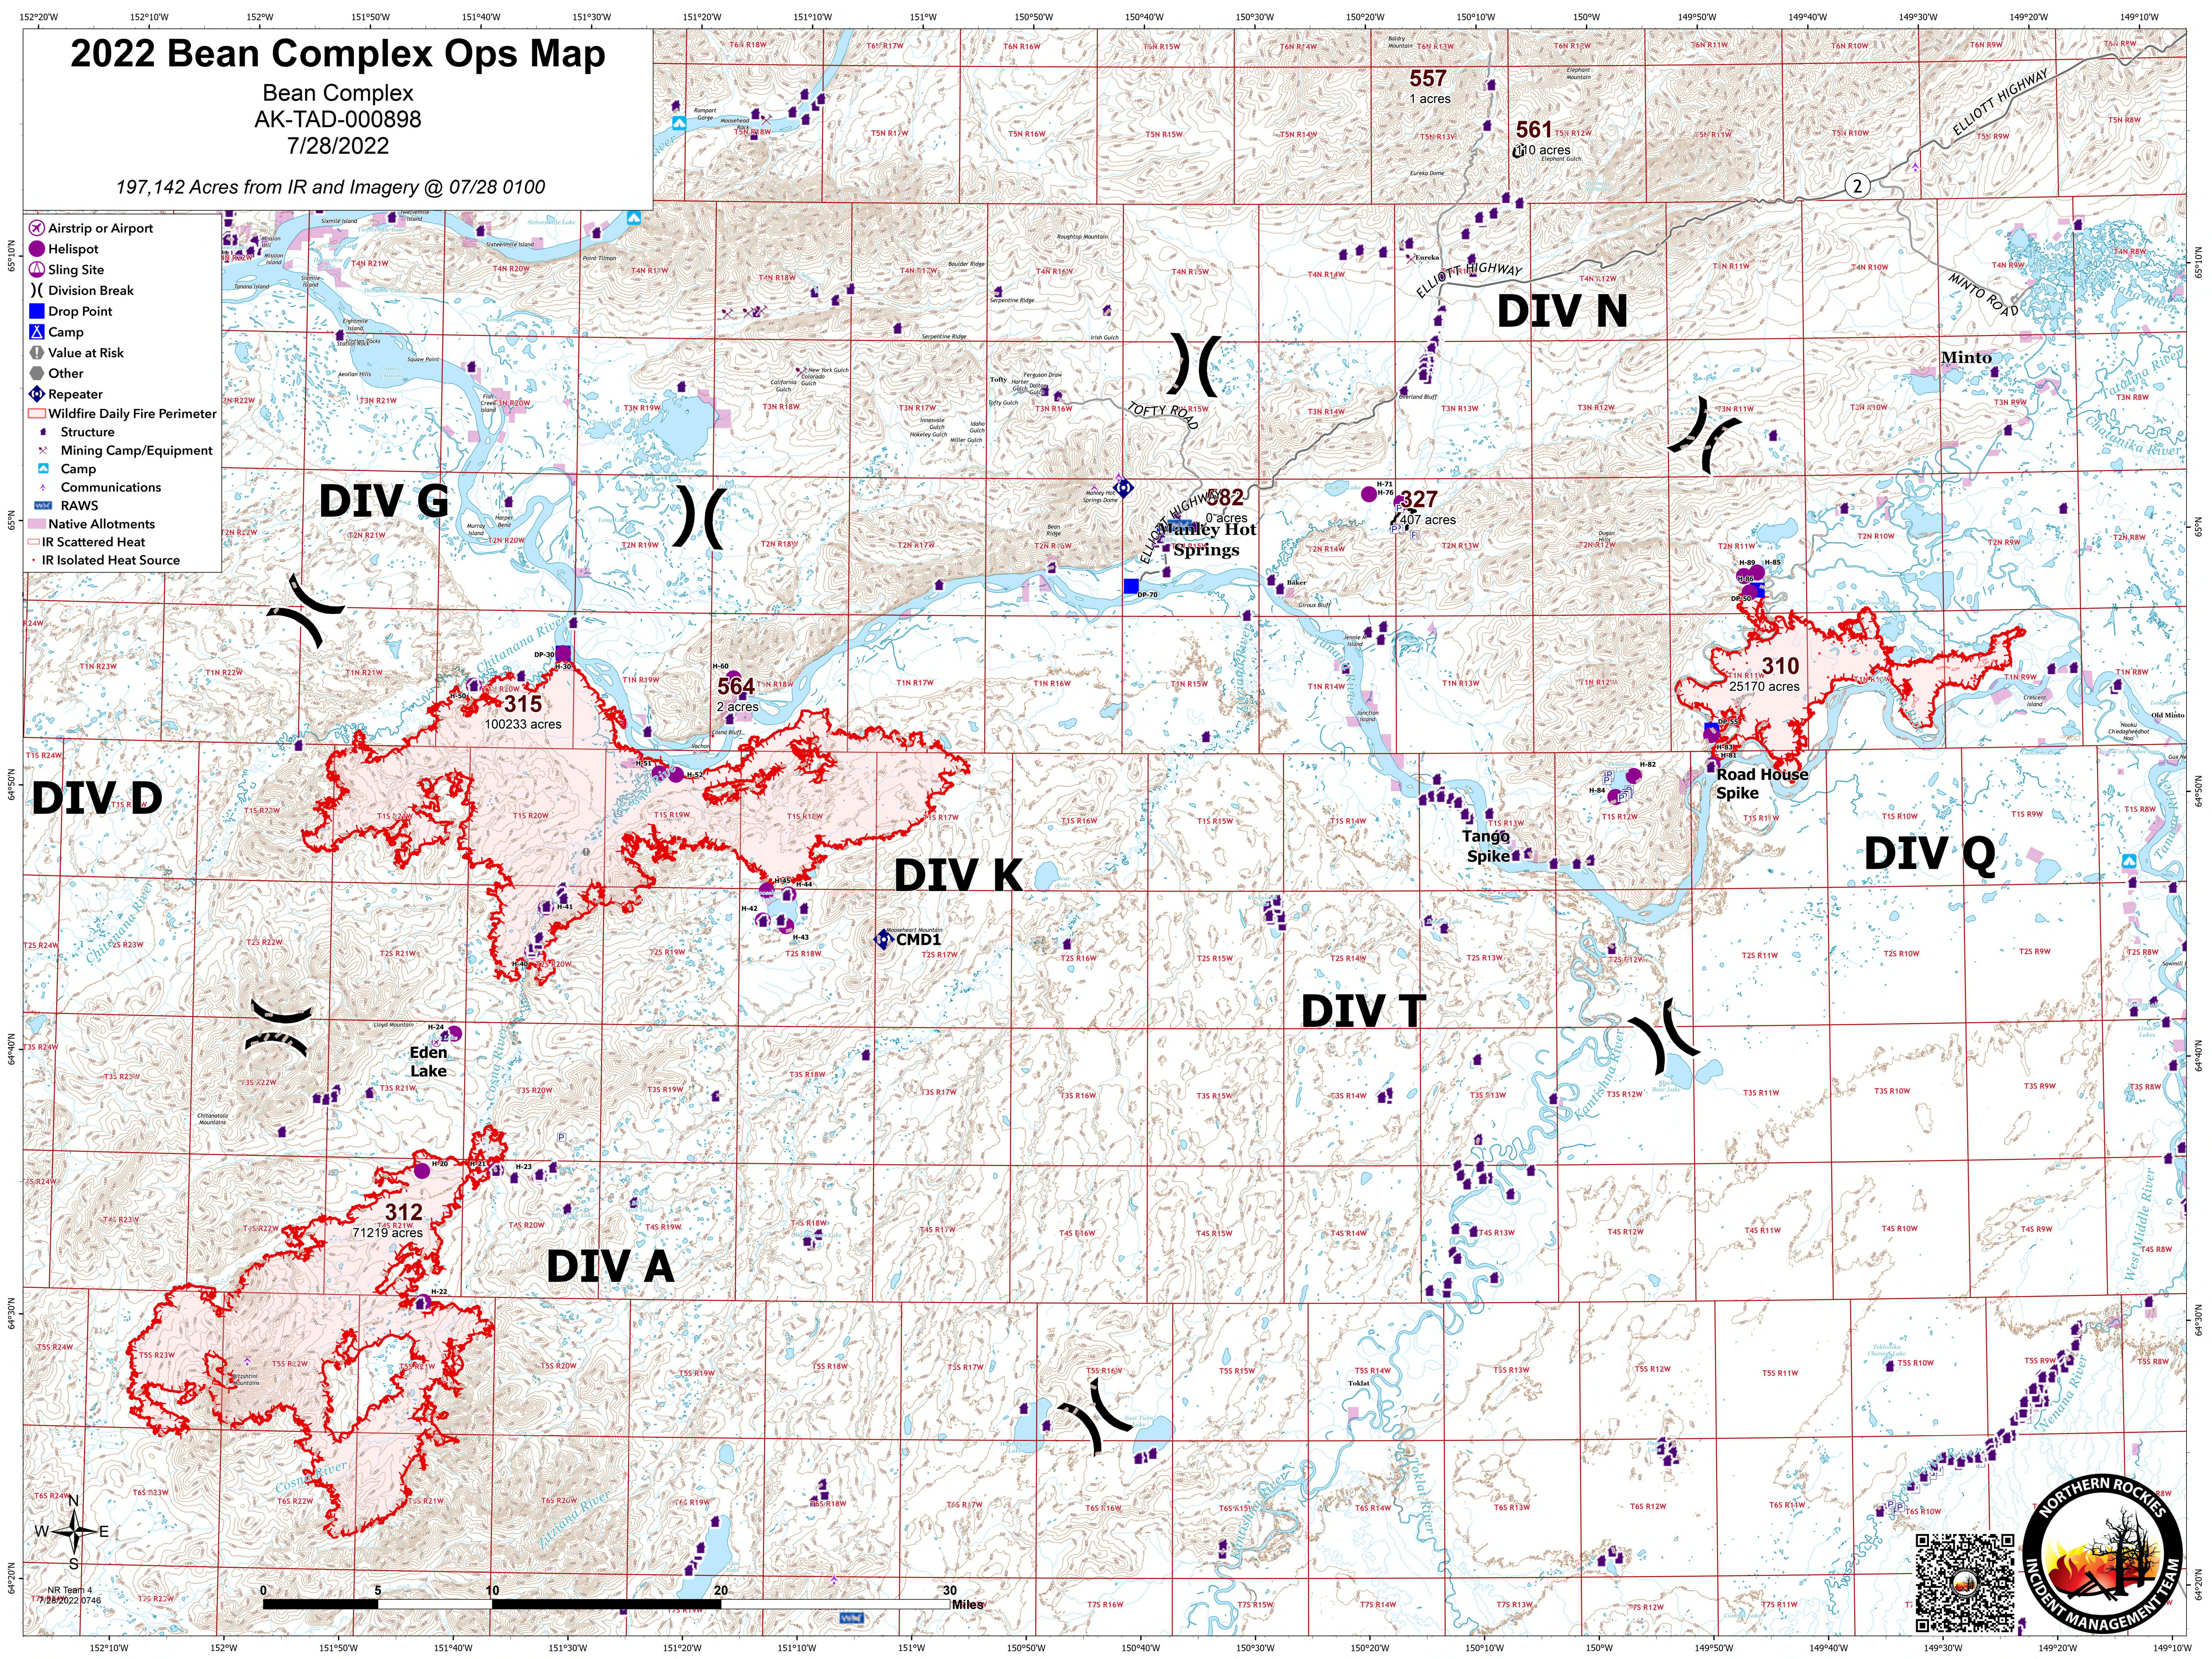

# 2022 Bean Complex Ops Map

Bean Complex  
AK-TAD-000898  
7/28/2022

197,142 Acres from IR and Imagery @ 07/28 0100

- Airstrip or Airport
- Helispot
- Sling Site
- Division Break
- Drop Point
- Camp
- Value at Risk
- Other
- Repeater
- Wildfire Daily Fire Perimeter
- Structure
- Mining Camp/Equipment
- Camp
- Communications
- RAWS
- Native Allotments
- IR Scattered Heat
- IR Isolated Heat Source

**DIV D**

**DIV G**

**DIV N**

**DIV K**

**DIV Q**

**DIV T**

**DIV A**

NR Team 4  
7/28/2022 0746