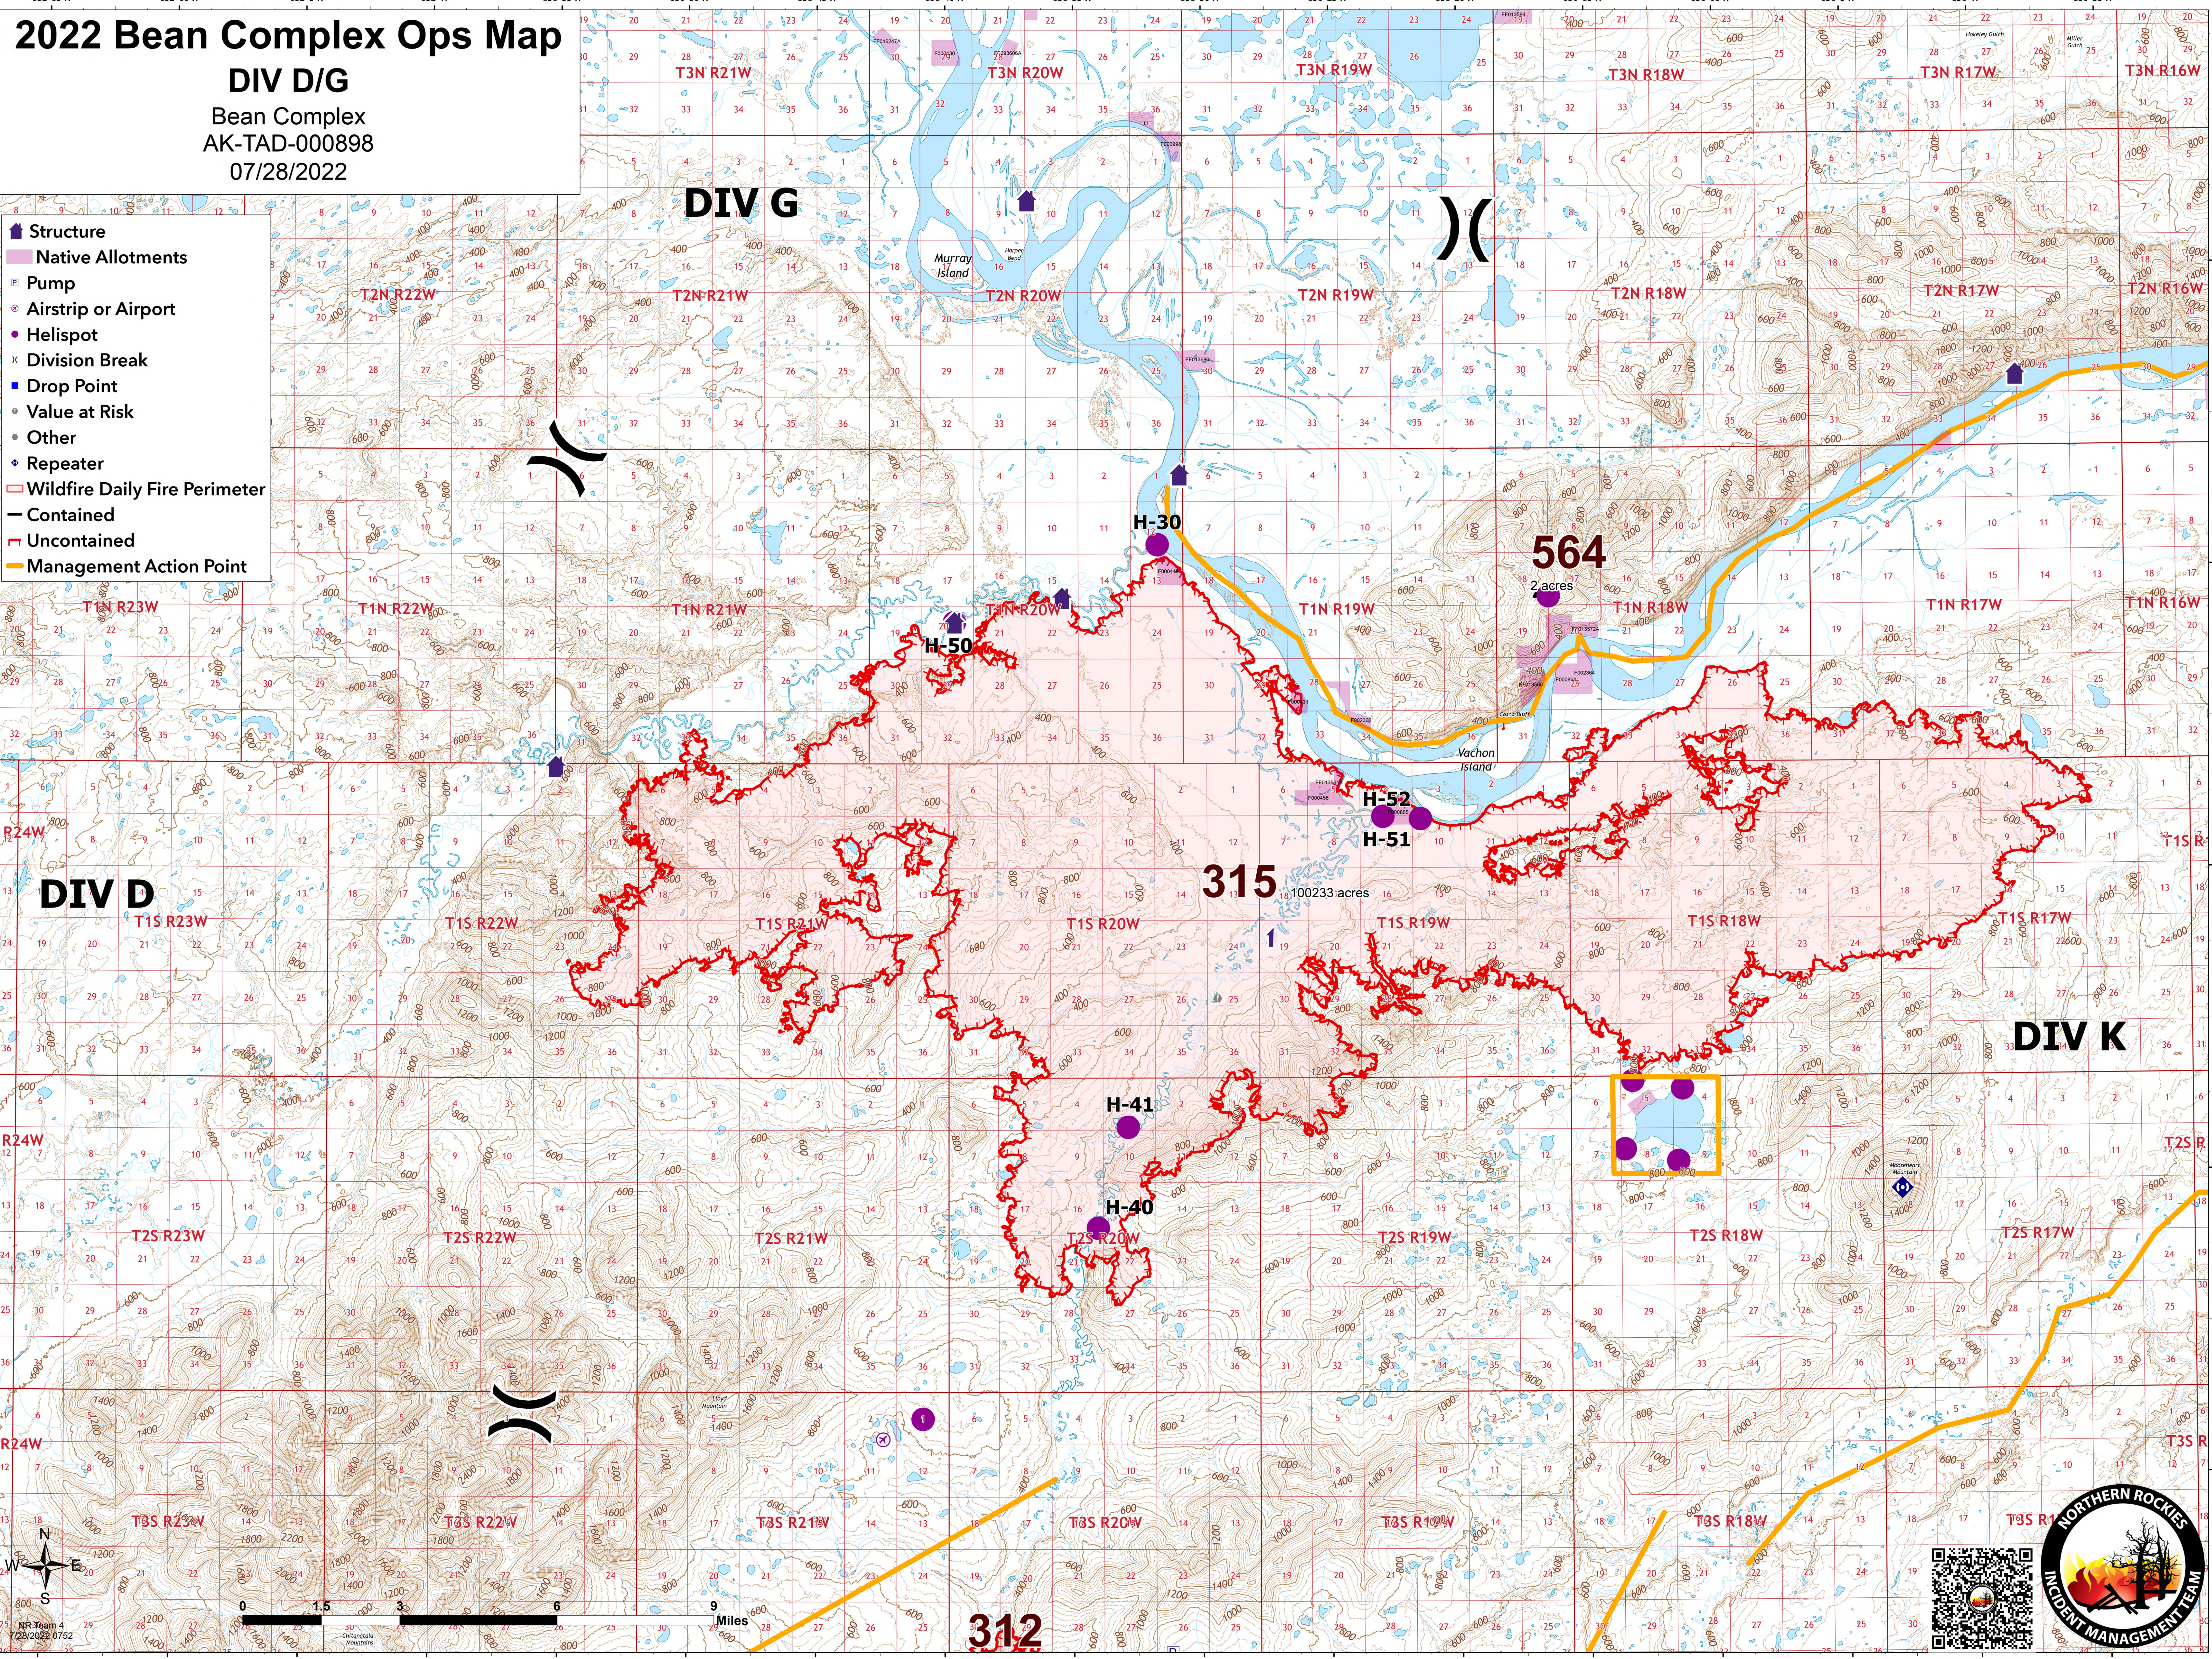

2022 Bean Complex Ops Map

DIV D/G

Bean Complex
AK-TAD-000898
07/28/2022

- Structure
- Native Allotments
- Pump
- Airstrip or Airport
- Helispot
- Division Break
- Drop Point
- Value at Risk
- Other
- Repeater
- Wildfire Daily Fire Perimeter
- Contained
- Uncontained
- Management Action Point

DIV G

DIV D

DIV K

312

315
100233 acres

564
2 acres

H-30

H-50

H-52

H-51

H-41

H-40