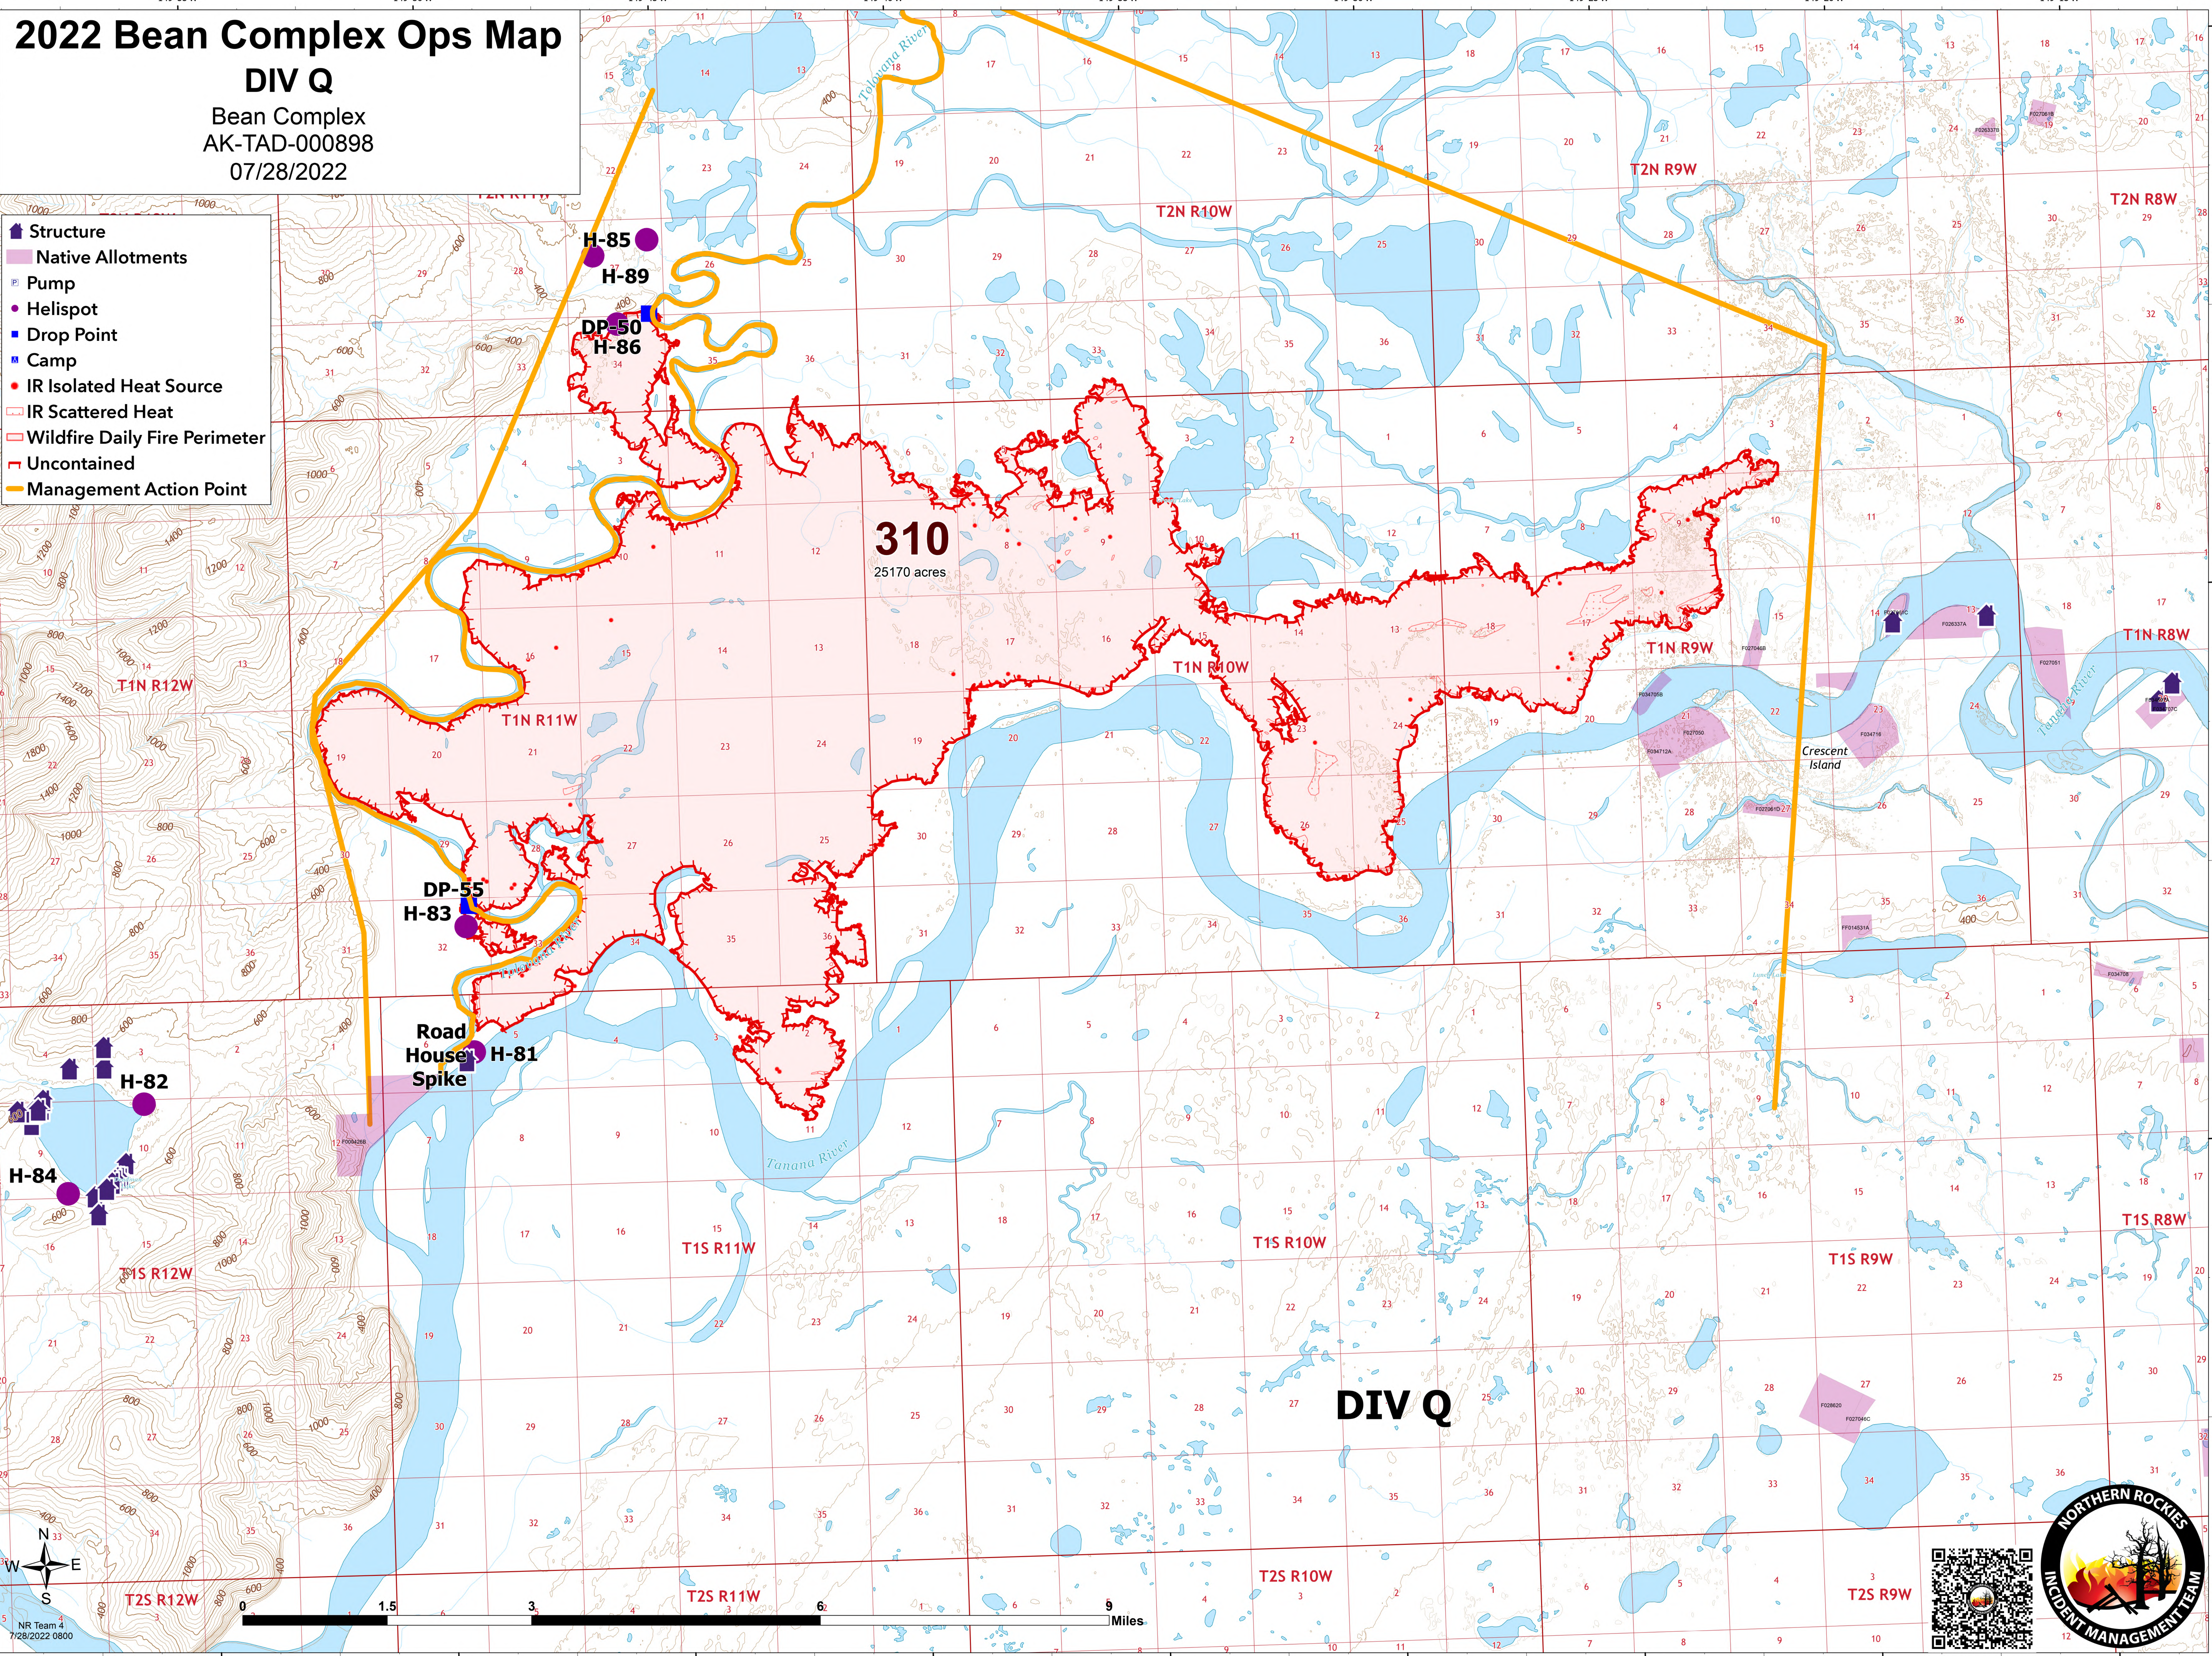

# 2022 Bean Complex Ops Map

## DIV Q

Bean Complex  
AK-TAD-000898  
07/28/2022

- Structure
- Native Allotments
- Pump
- Helispot
- Drop Point
- Camp
- IR Isolated Heat Source
- IR Scattered Heat
- Wildfire Daily Fire Perimeter
- Uncontained
- Management Action Point

NR Team 4  
7/28/2022 0800