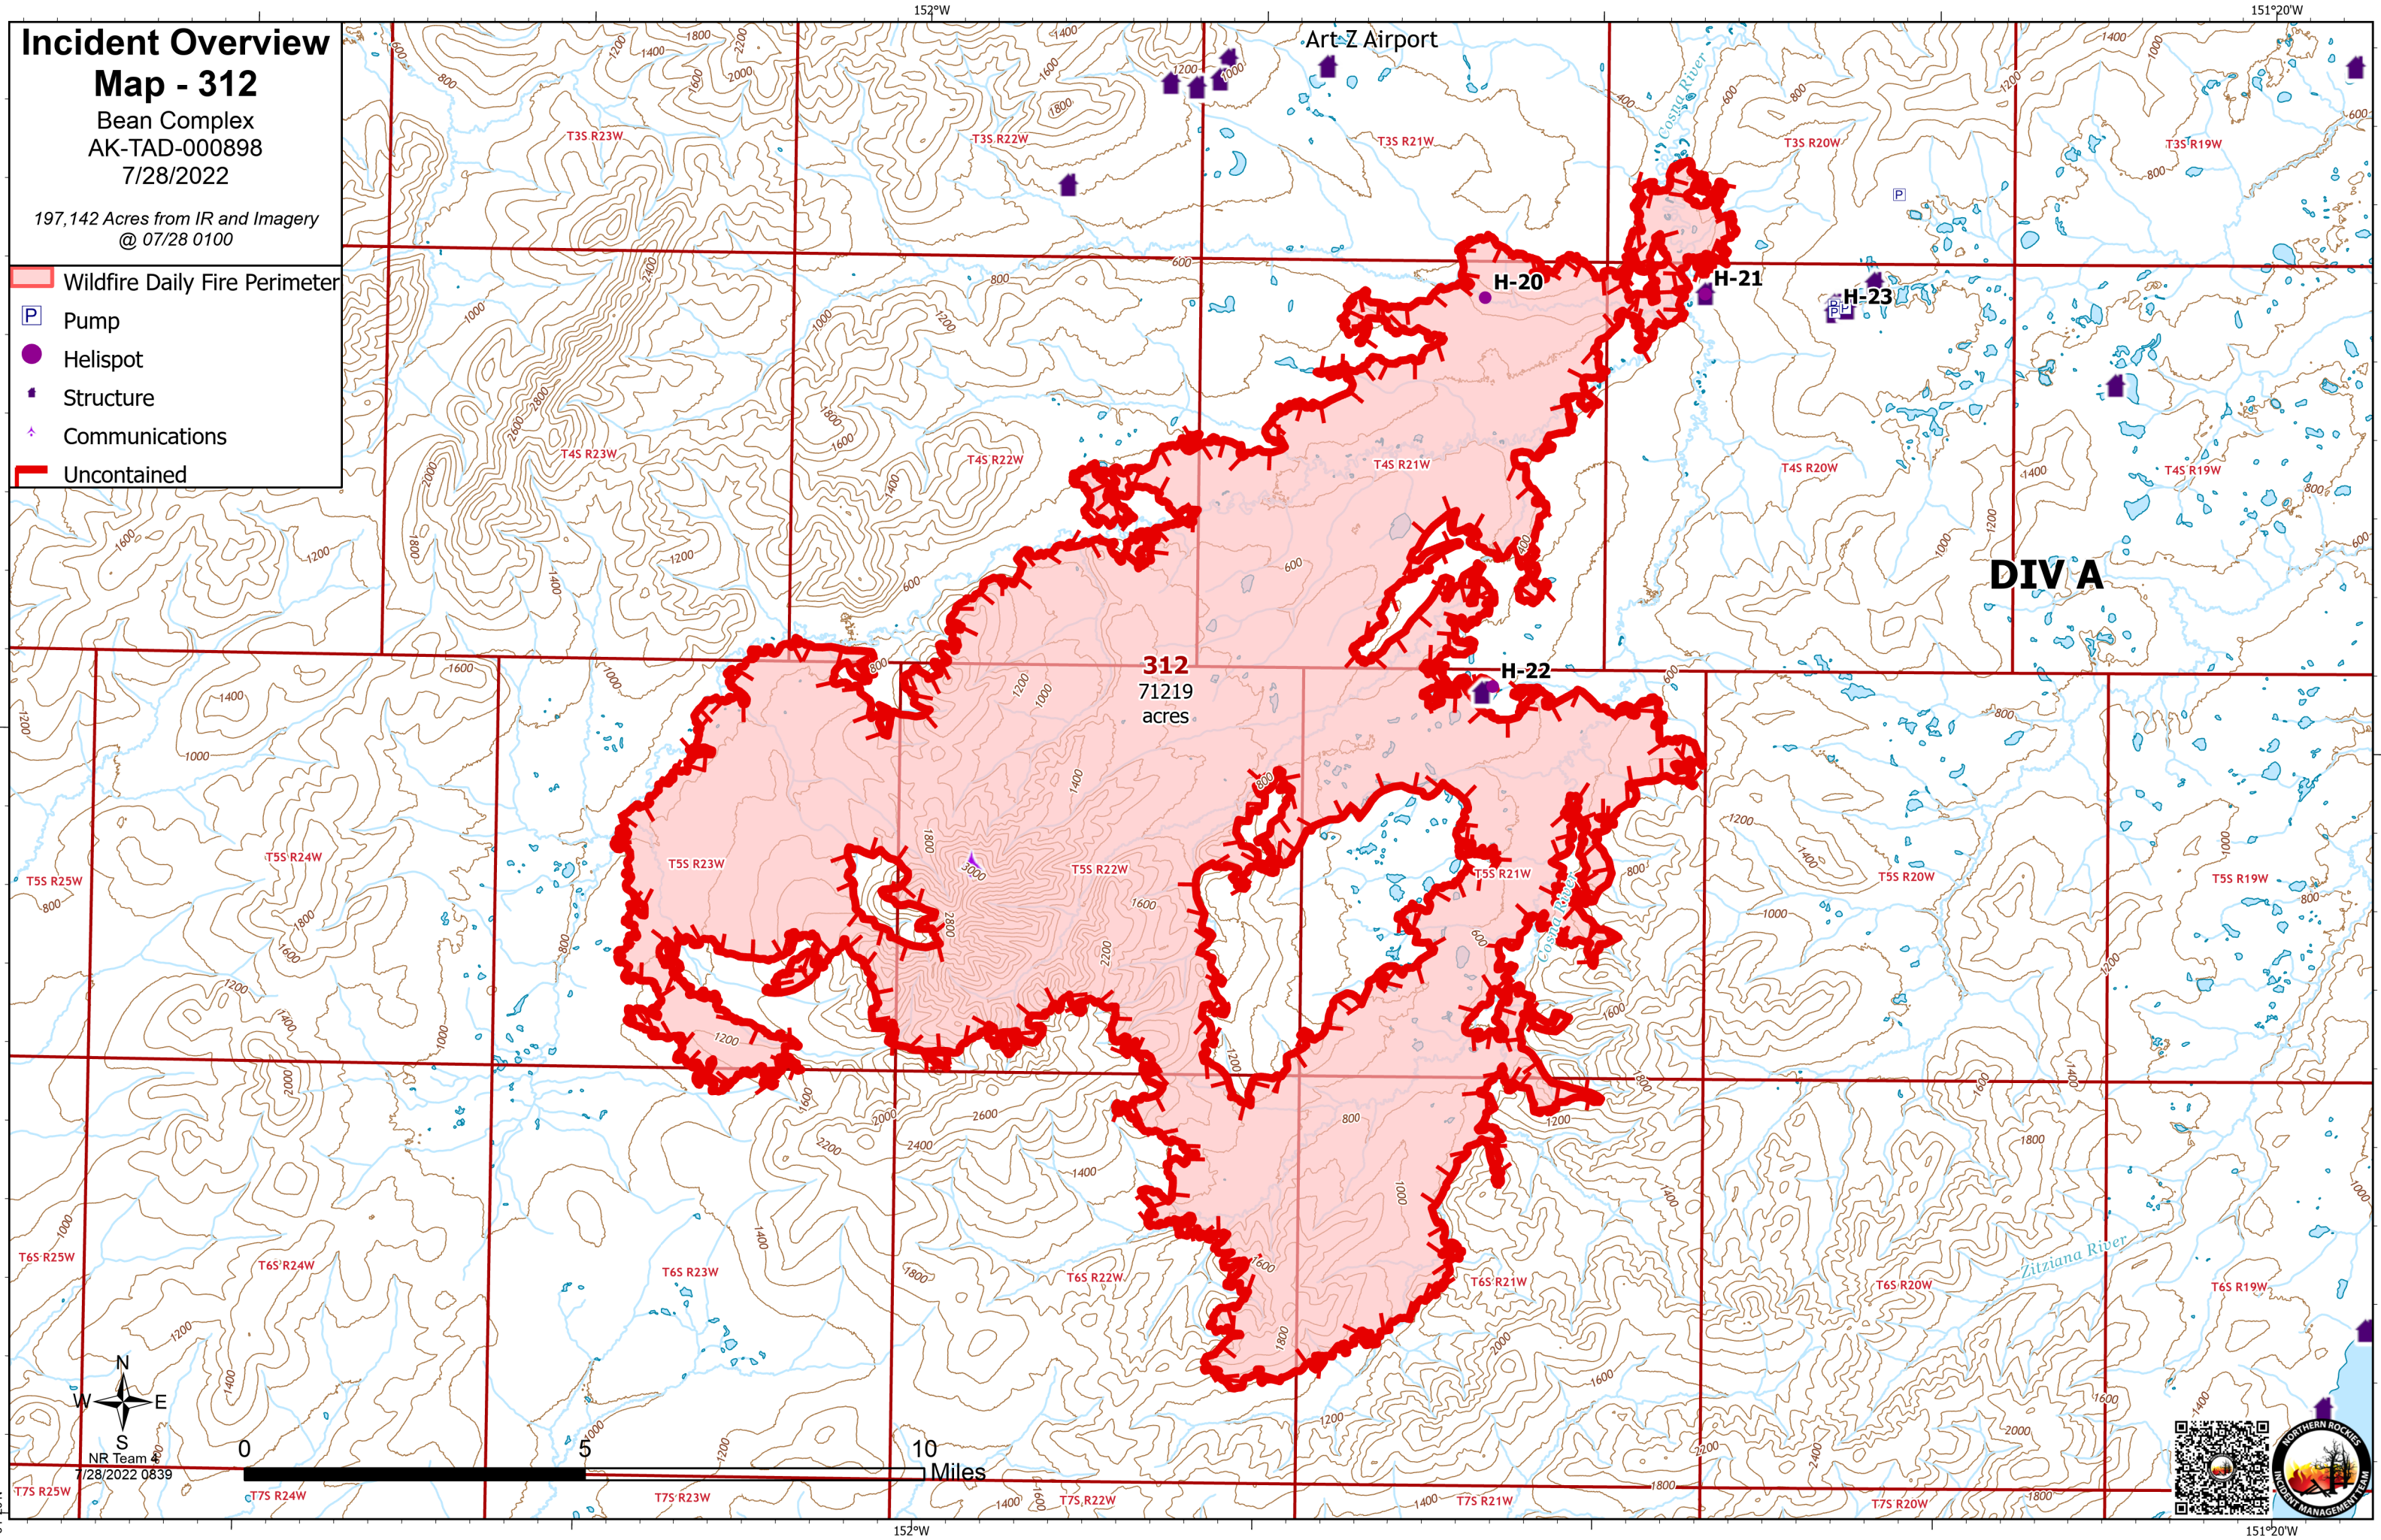

Incident Overview Map

Bean Complex
 AK-TAD-000898
 7/28/2022
 197,142 Acres from IR and Imagery
 @ 07/28 0100

-  Wildfire Daily Fire Perimeter
-  Airstrip or Airport
-  Helispot
-  Division Break
-  Incident Command Post
-  Drop Point
-  Repeater
-  Paved Road
-  Dirt Road

197,142 Acres from IR and Imagery
@ 07/28 0100

- Wildfire Daily Fire Perimeter
- Pump
- Helispot
- Structure
- Communications
- Uncontained

312
71219
acres

DIVA

NR Team 4
7/28/2022 0839

Incident Overview

Map - 315

Incident Overview

Map - 310

Bean Complex
AK-TAD-000898
7/28/2022

197,142 Acres from IR and Imagery
@ 07/28 0100

- Pump
- Helispot
- Division Break
- Drop Point
- Camp
- Repeater
- Structure
- Mining Camp/Equipment
- Camp
- Communications
- RAWS
- Contained
- Uncontained
- Wildfire Daily Fire Perimeter

65°N

65°N

64°40'N

64°40'N

NR Team 4
7/28/2022 0809