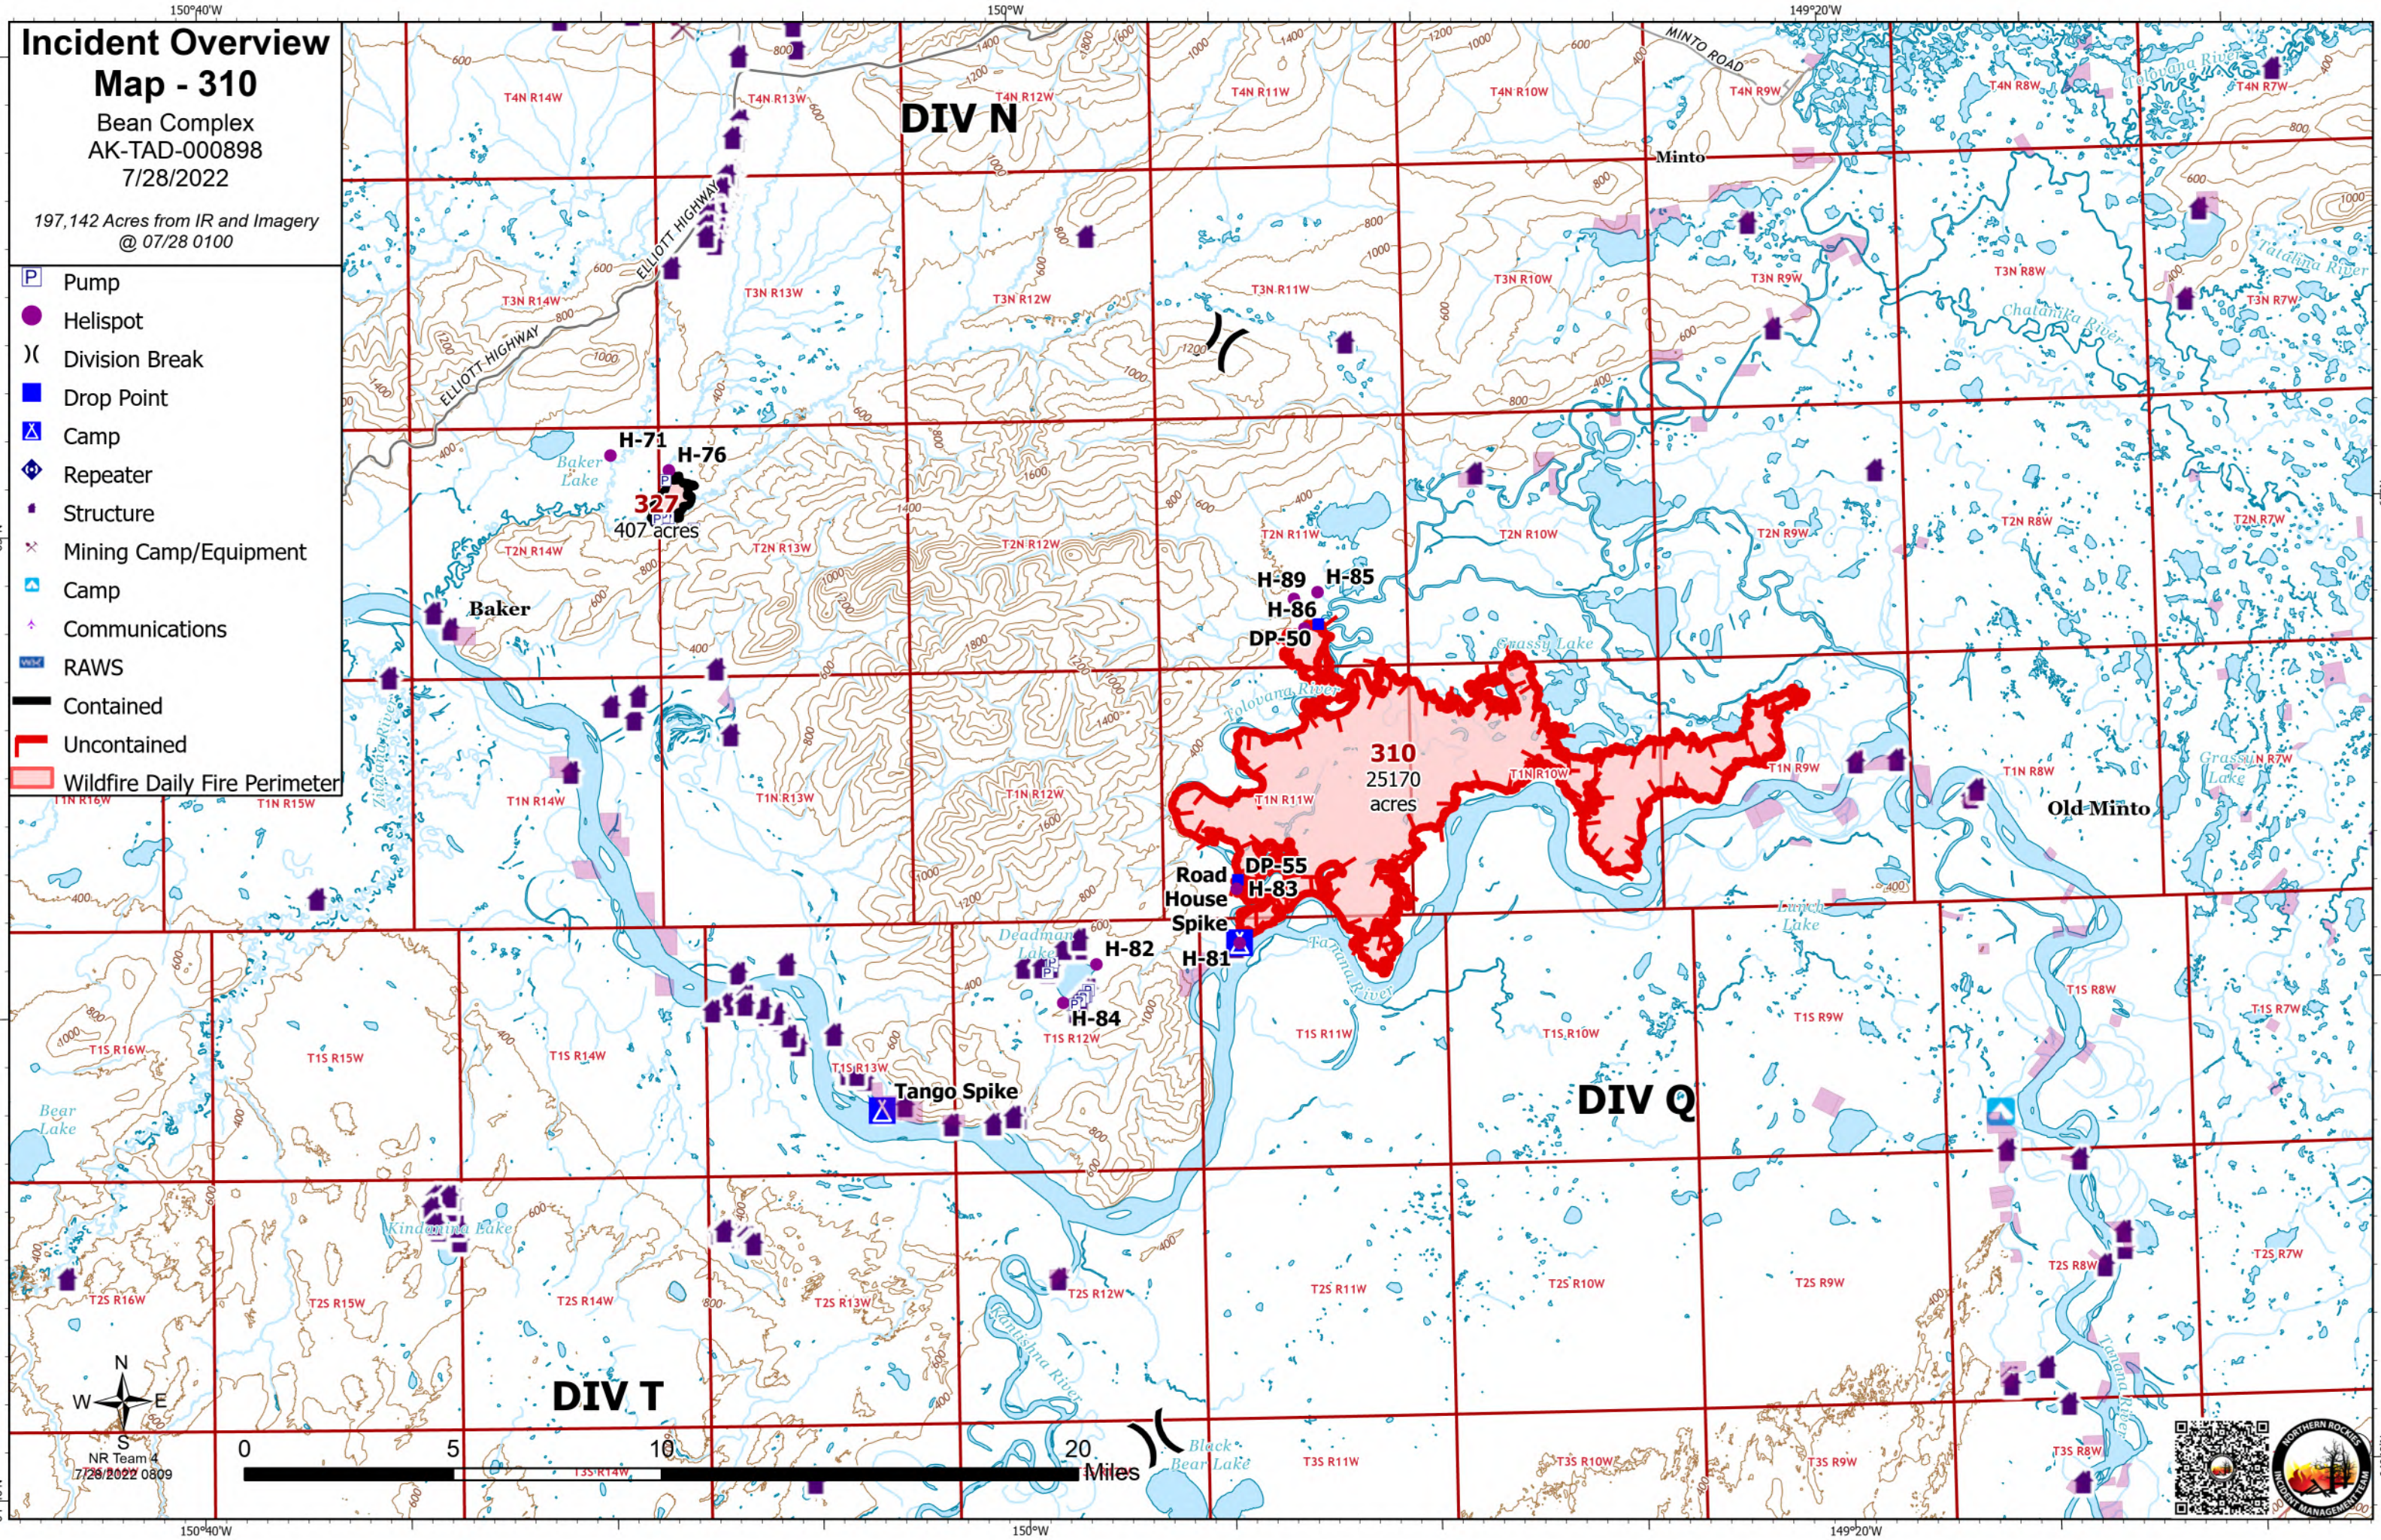

Incident Overview Map

Bean Complex
 AK-TAD-000898
 7/28/2022
 197,142 Acres from IR and Imagery
 @ 07/28 0100

-  Wildfire Daily Fire Perimeter
-  Airstrip or Airport
-  Helispot
-  Division Break
-  Incident Command Post
-  Drop Point
-  Repeater
-  Paved Road
-  Dirt Road

H-44

H-45

H-24

Eden Lake

CMD1

Art Z Airport

Manley Hot Springs

Hot Springs Airport

Incident Overview

Map - 310

Bean Complex
AK-TAD-000898
7/28/2022

197,142 Acres from IR and Imagery
@ 07/28 0100

- Pump
- Helispot
- Division Break
- Drop Point
- Camp
- Repeater
- Structure
- Mining Camp/Equipment
- Camp
- Communications
- RAWS
- Contained
- Uncontained
- Wildfire Daily Fire Perimeter

65°N

65°N

64°40'N

64°40'N

NR Team 4
7/28/2022 0809