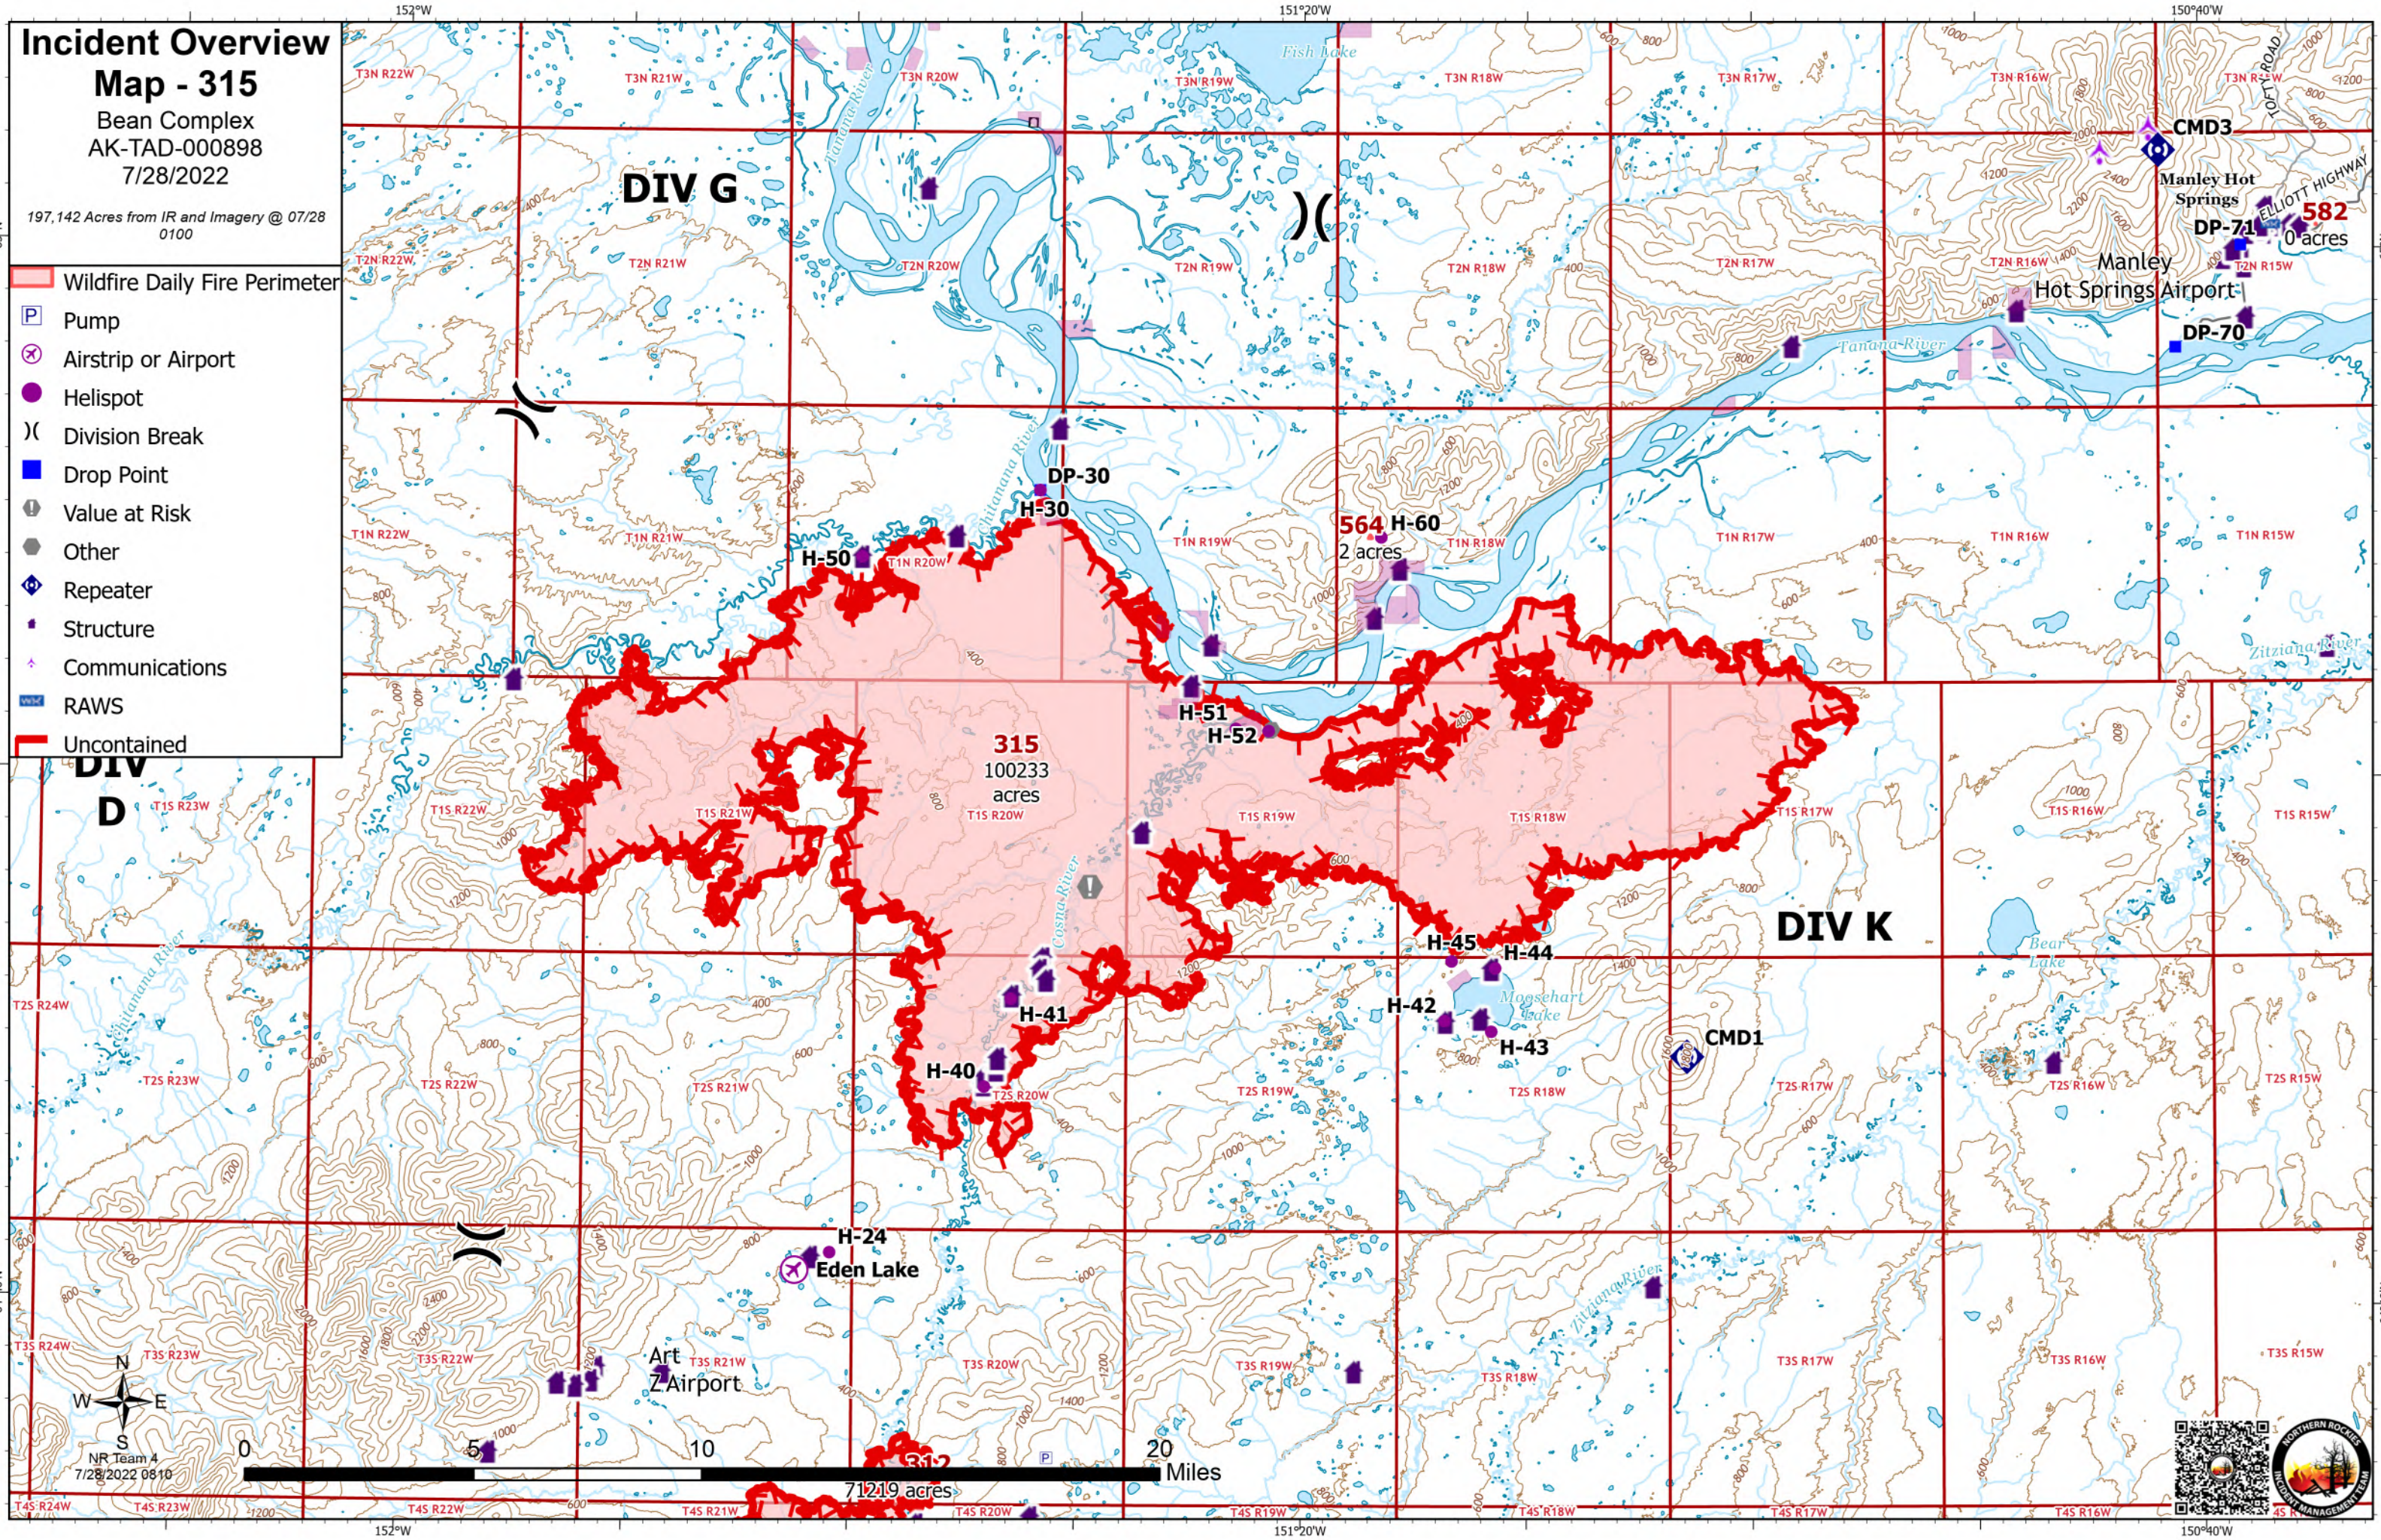

197,142 Acres from IR and Imagery
@ 07/28 0100

- Wildfire Daily Fire Perimeter
- Pump
- Helispot
- Structure
- Communications
- Uncontained

312
71219
acres

DIVA

NR Team 4
7/28/2022 0839

Incident Overview

Map - 315

Bean Complex
AK-TAD-000898
7/28/2022

197,142 Acres from IR and Imagery @ 07/28 0100

- Wildfire Daily Fire Perimeter
- Pump
- Airstrip or Airport
- Helispot
- Division Break
- Drop Point
- Value at Risk
- Other
- Repeater
- Structure
- Communications
- RAWS
- Uncontained

Incident Overview

Map - 310

Bean Complex
AK-TAD-000898
7/28/2022

197,142 Acres from IR and Imagery
@ 07/28 0100

- Pump
- Helispot
- Division Break
- Drop Point
- Camp
- Repeater
- Structure
- Mining Camp/Equipment
- Camp
- Communications
- RAWS
- Contained
- Uncontained
- Wildfire Daily Fire Perimeter

65°N

65°N

64°40'N

64°40'N

NR Team 4
7/28/2022 0809