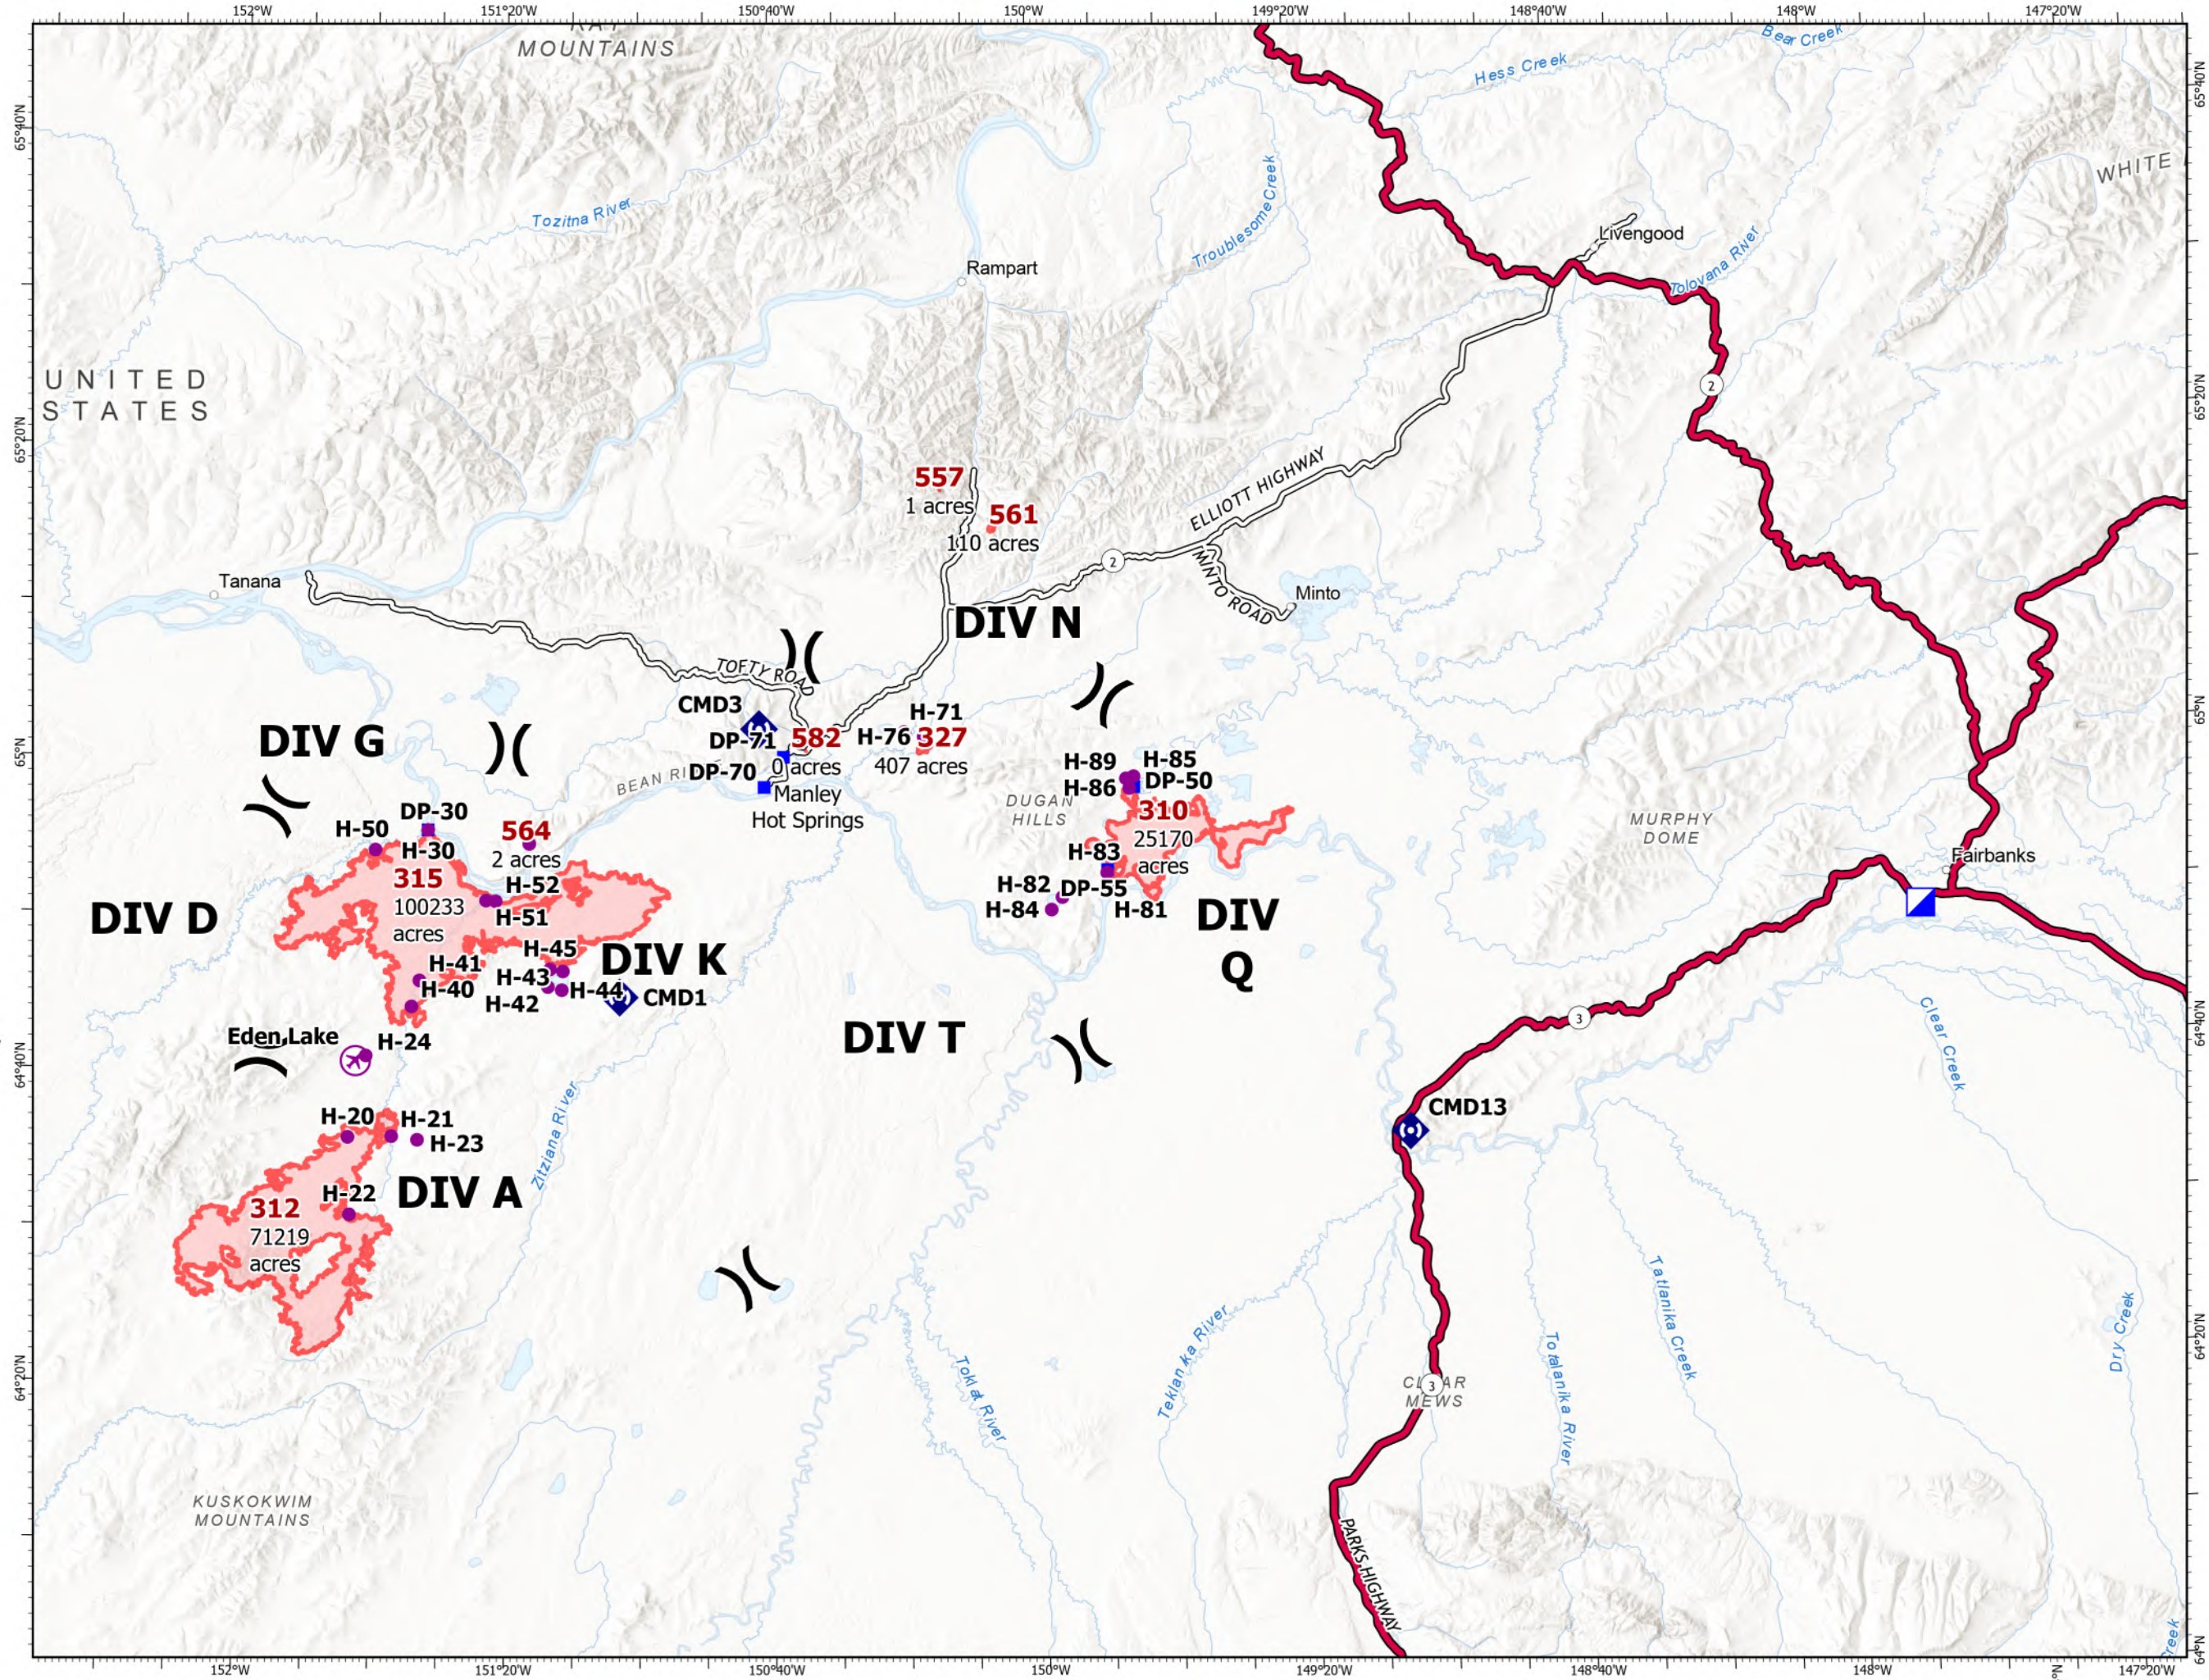

Incident Overview Map

Bean Complex
AK-TAD-000898
7/28/2022
197,142 Acres from IR and Imagery
@ 07/28 0100

- Wildfire Daily Fire Perimeter
- Airstrip or Airport
- Helispot
- Division Break
- Incident Command Post
- Drop Point
- Repeater
- Paved Road
- Dirt Road

NOTE:
- Cell/Radio reception is poor
- For those with rental vehicles, check rental agreements, as roads are rough

NR Team 4
7/28/2022 0808