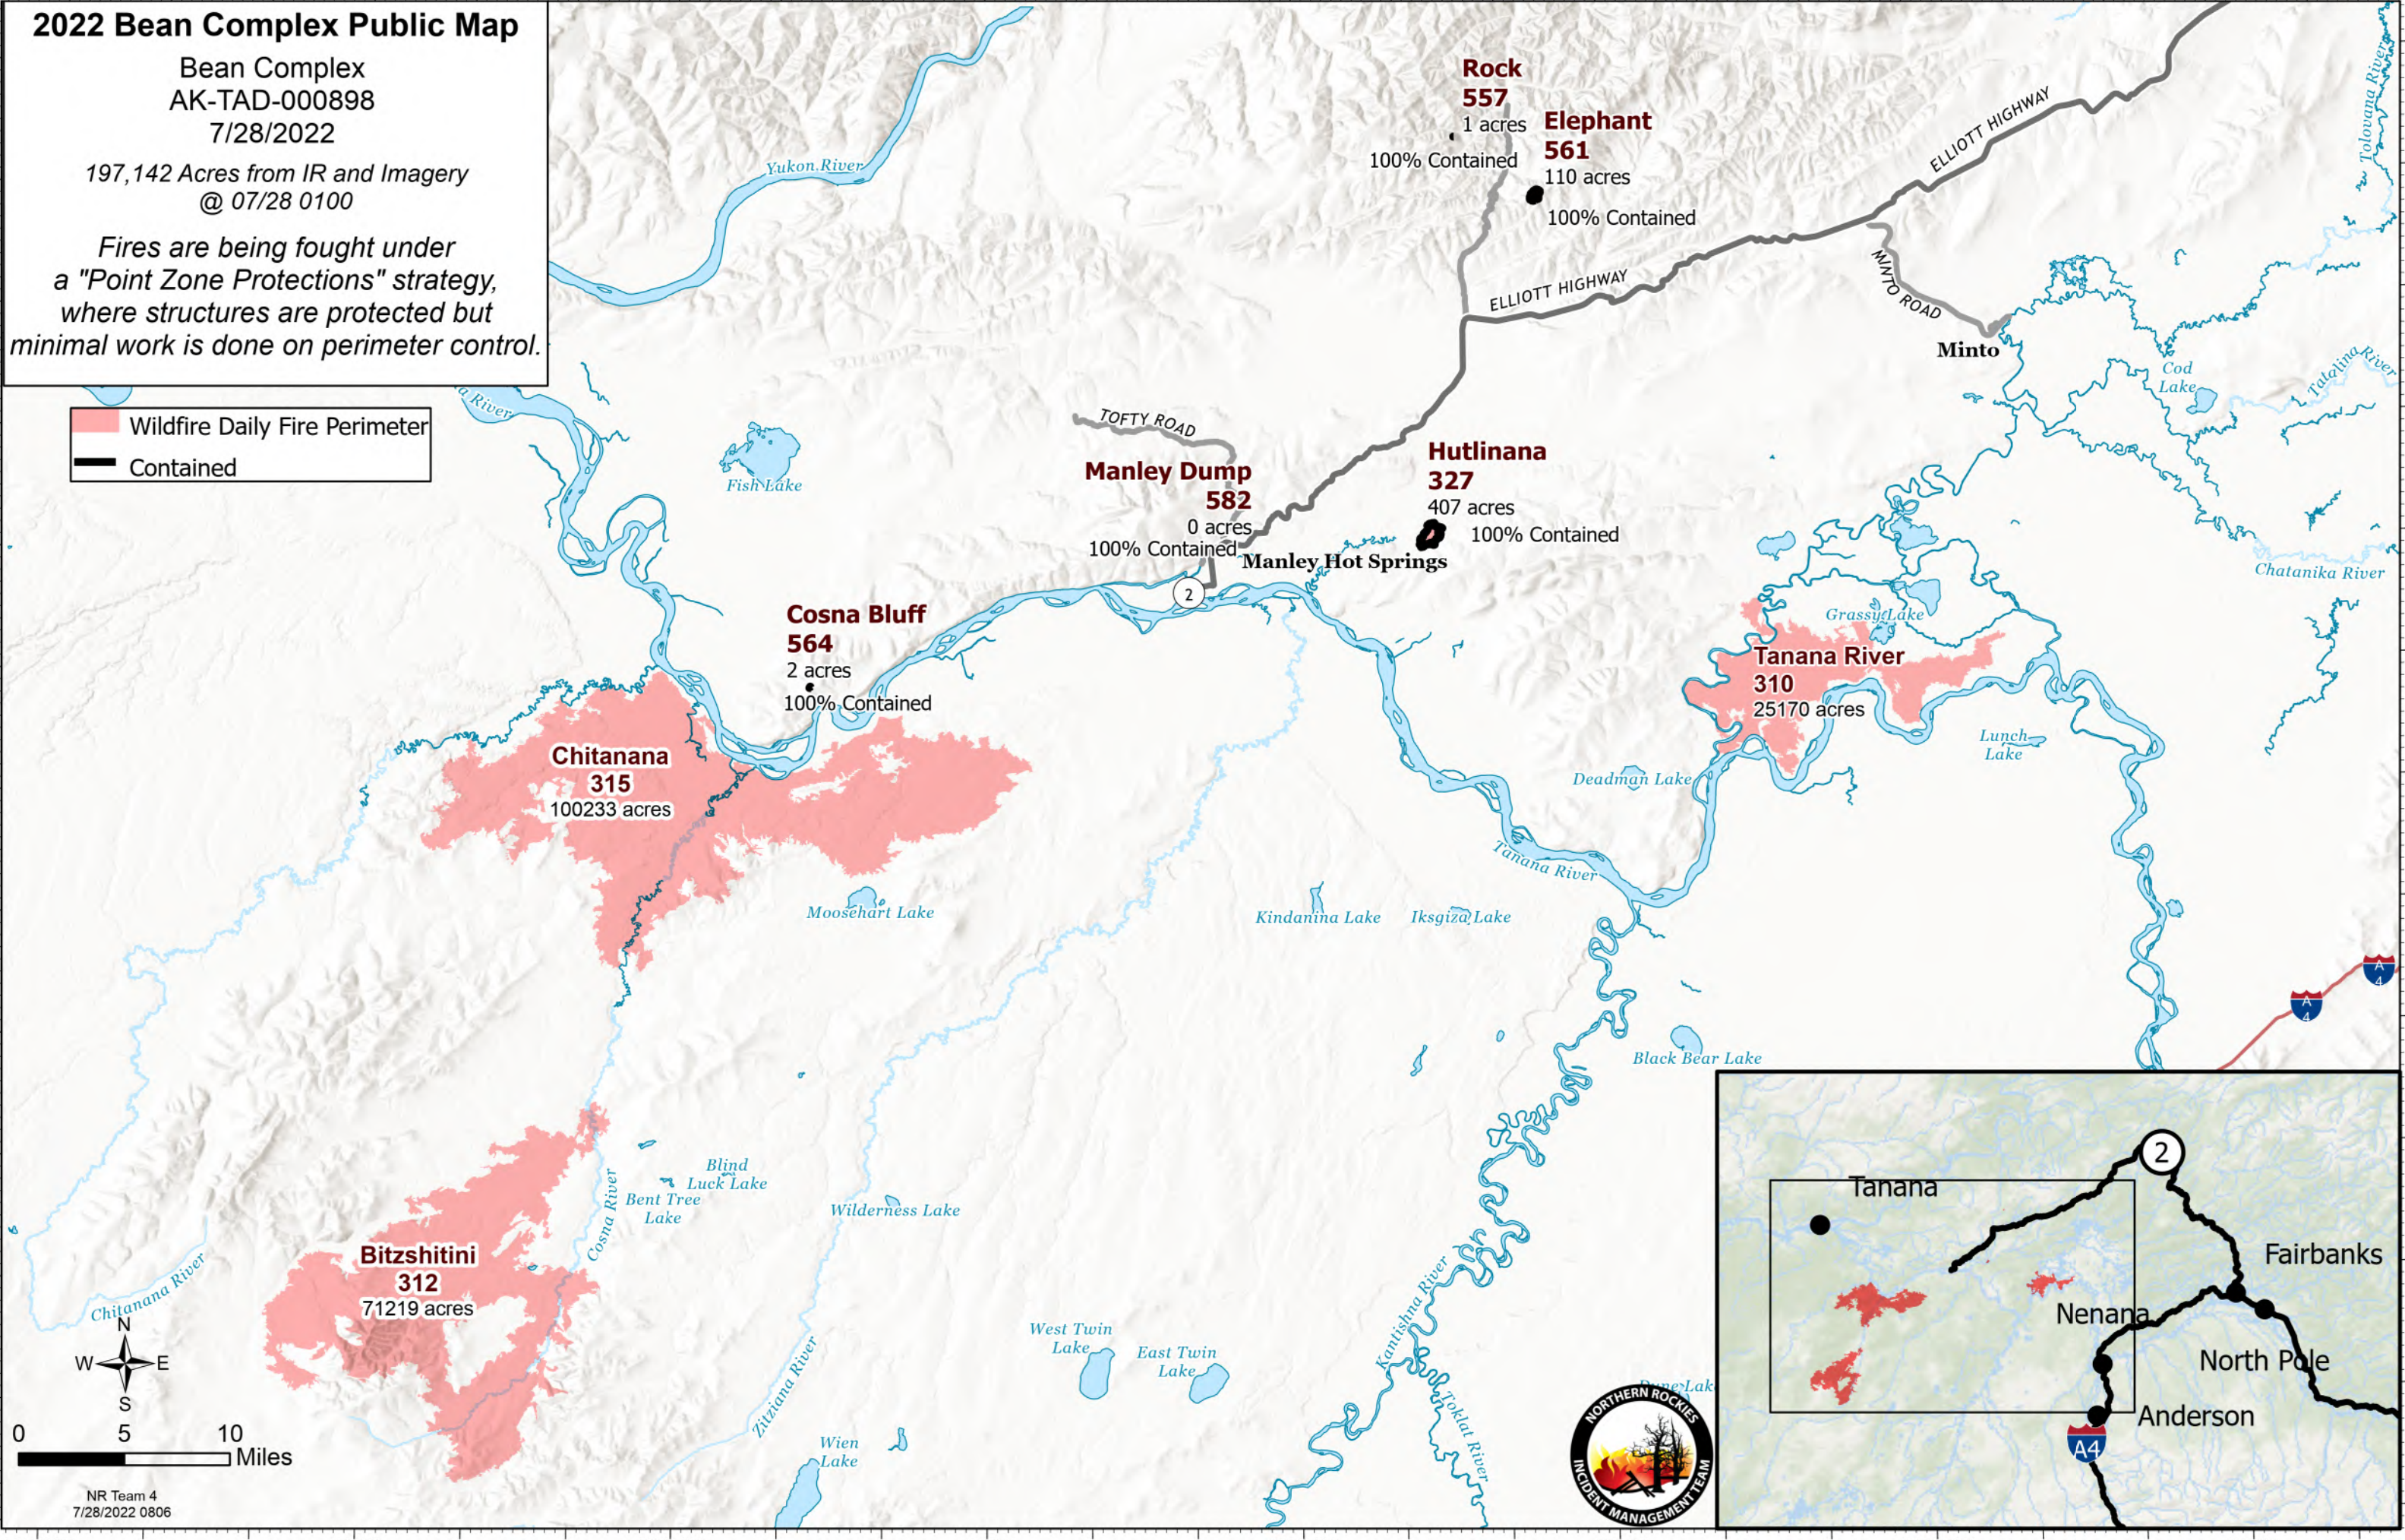

# 2022 Bean Complex Public Map

Bean Complex  
AK-TAD-000898  
7/28/2022

197,142 Acres from IR and Imagery  
@ 07/28 0100

Fires are being fought under a "Point Zone Protections" strategy, where structures are protected but minimal work is done on perimeter control.

Wildfire Daily Fire Perimeter  
Contained

NR Team 4  
7/28/2022 0806