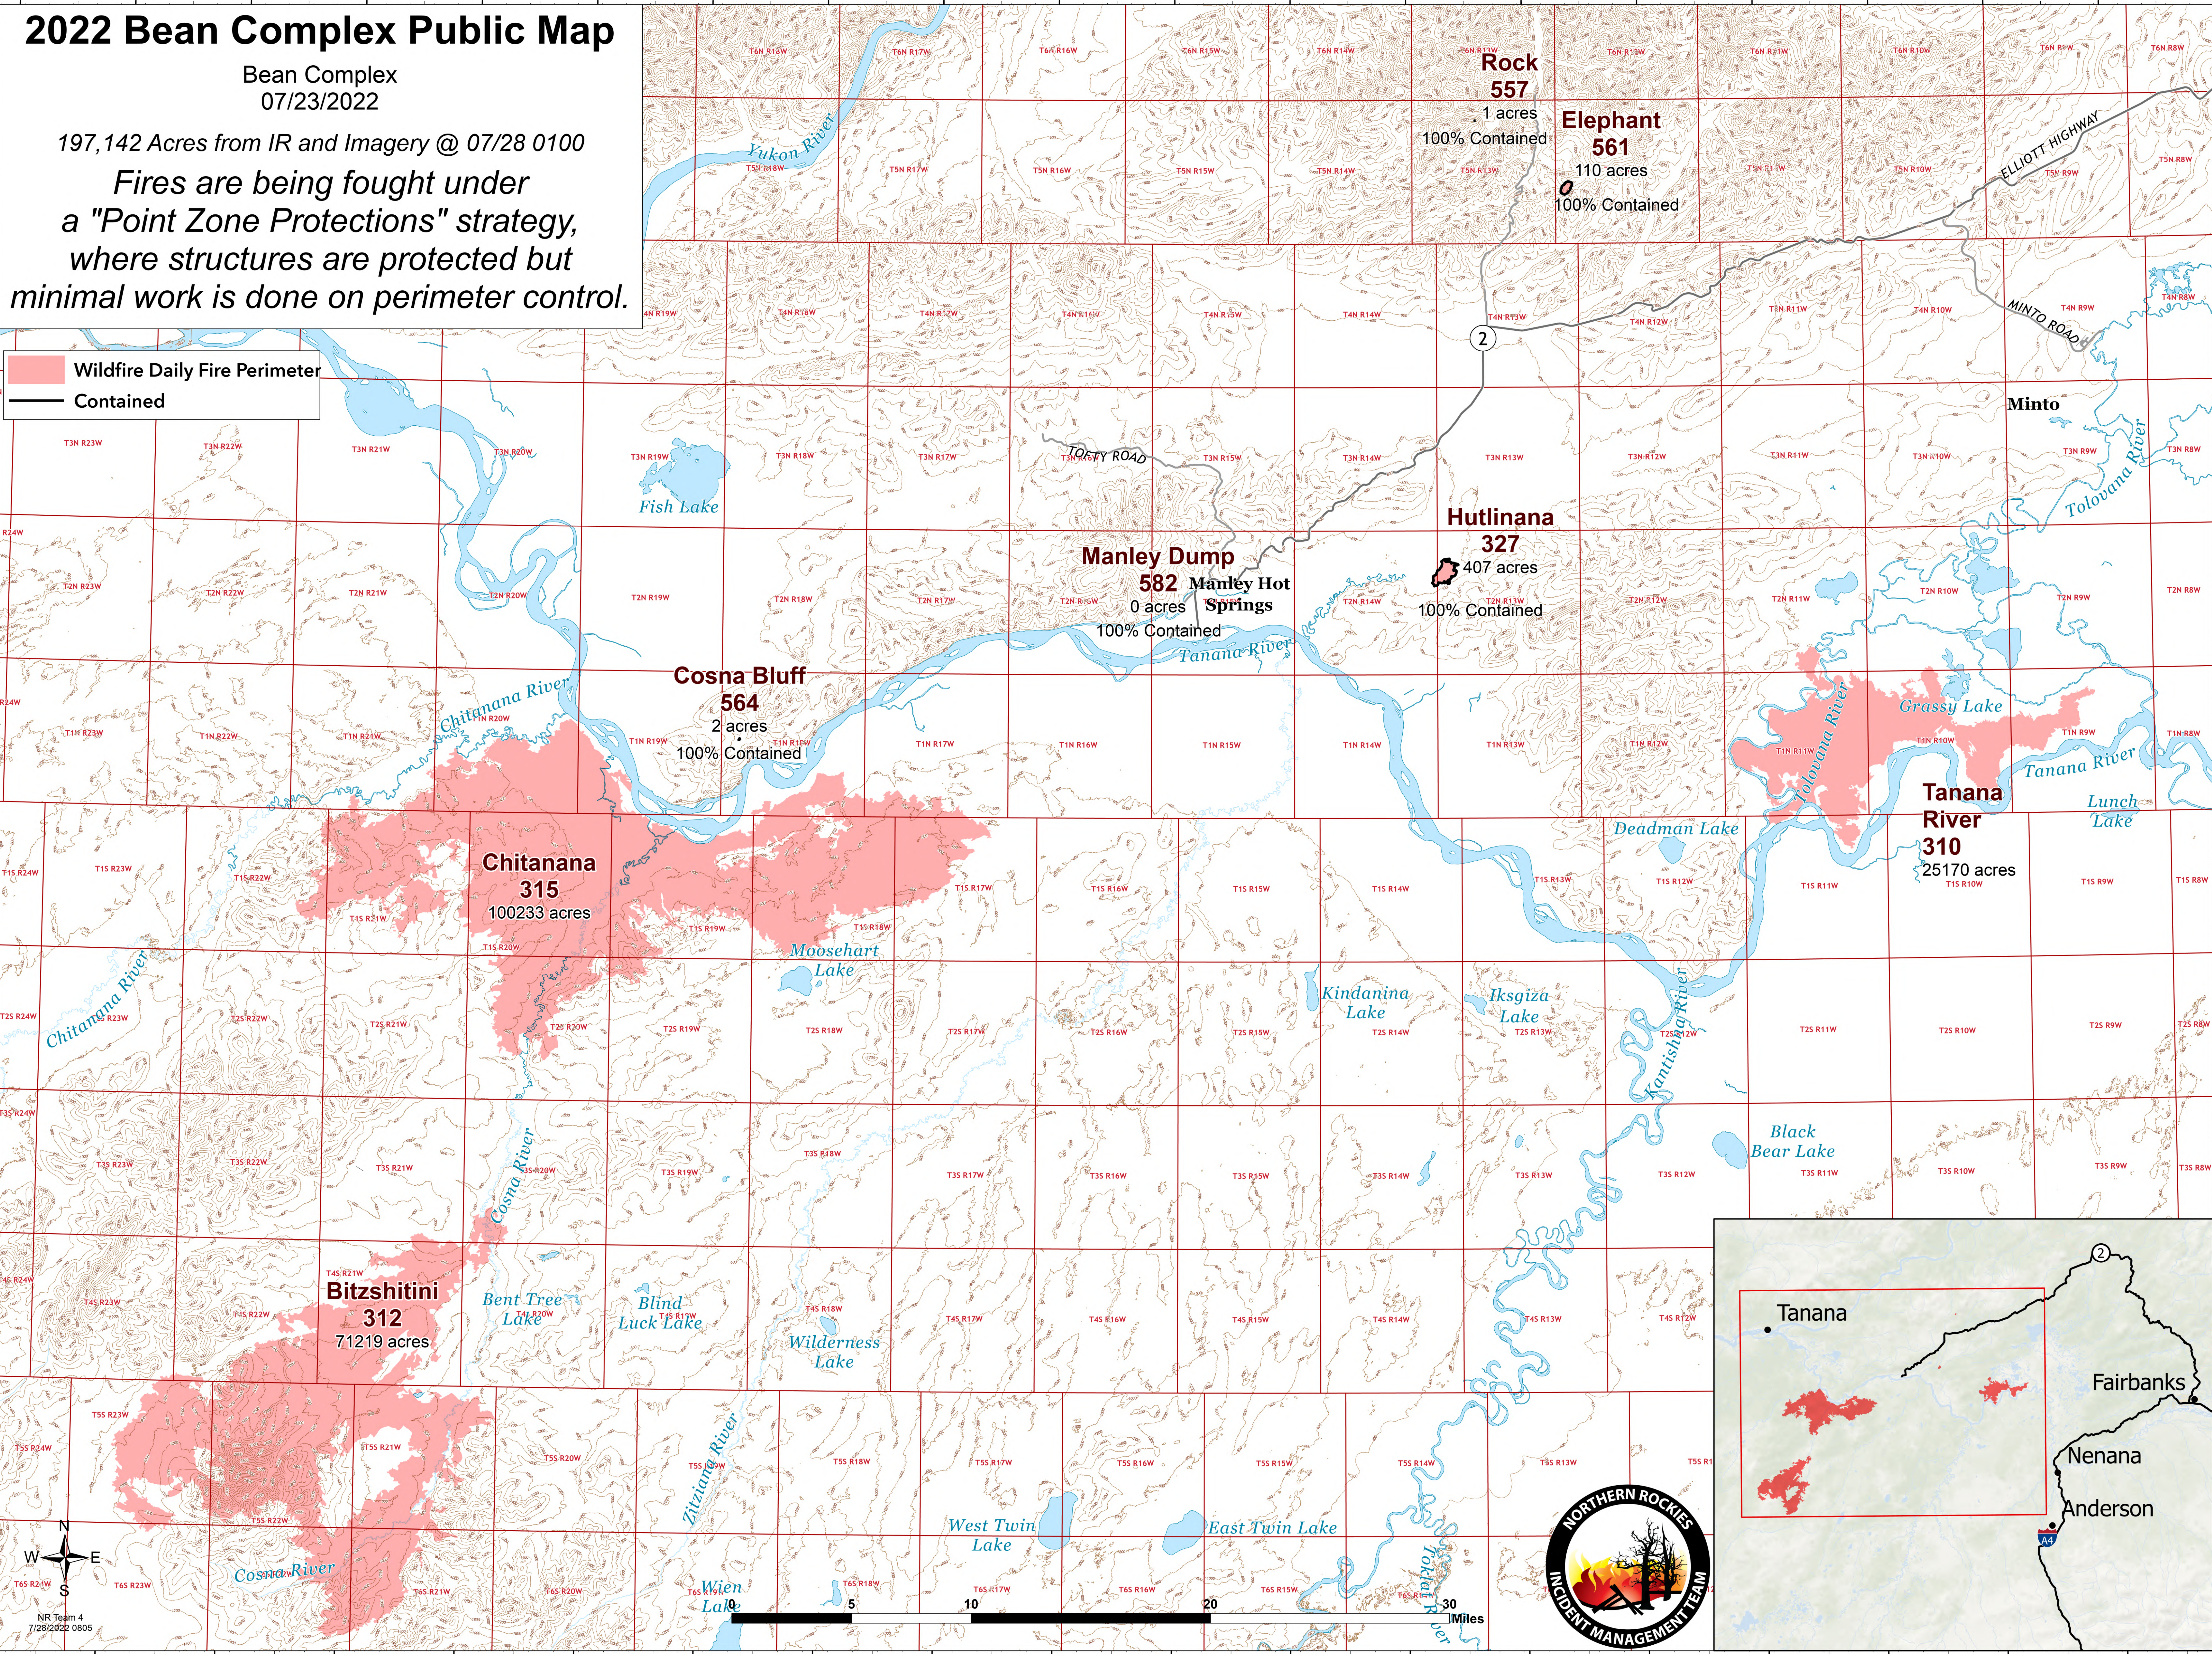

2022 Bean Complex Public Map

Bean Complex
07/23/2022

197,142 Acres from IR and Imagery @ 07/28 0100

Fires are being fought under a "Point Zone Protections" strategy, where structures are protected but minimal work is done on perimeter control.

 Wildfire Daily Fire Perimeter
 Contained

NR Team 4
7/28/2022 0805