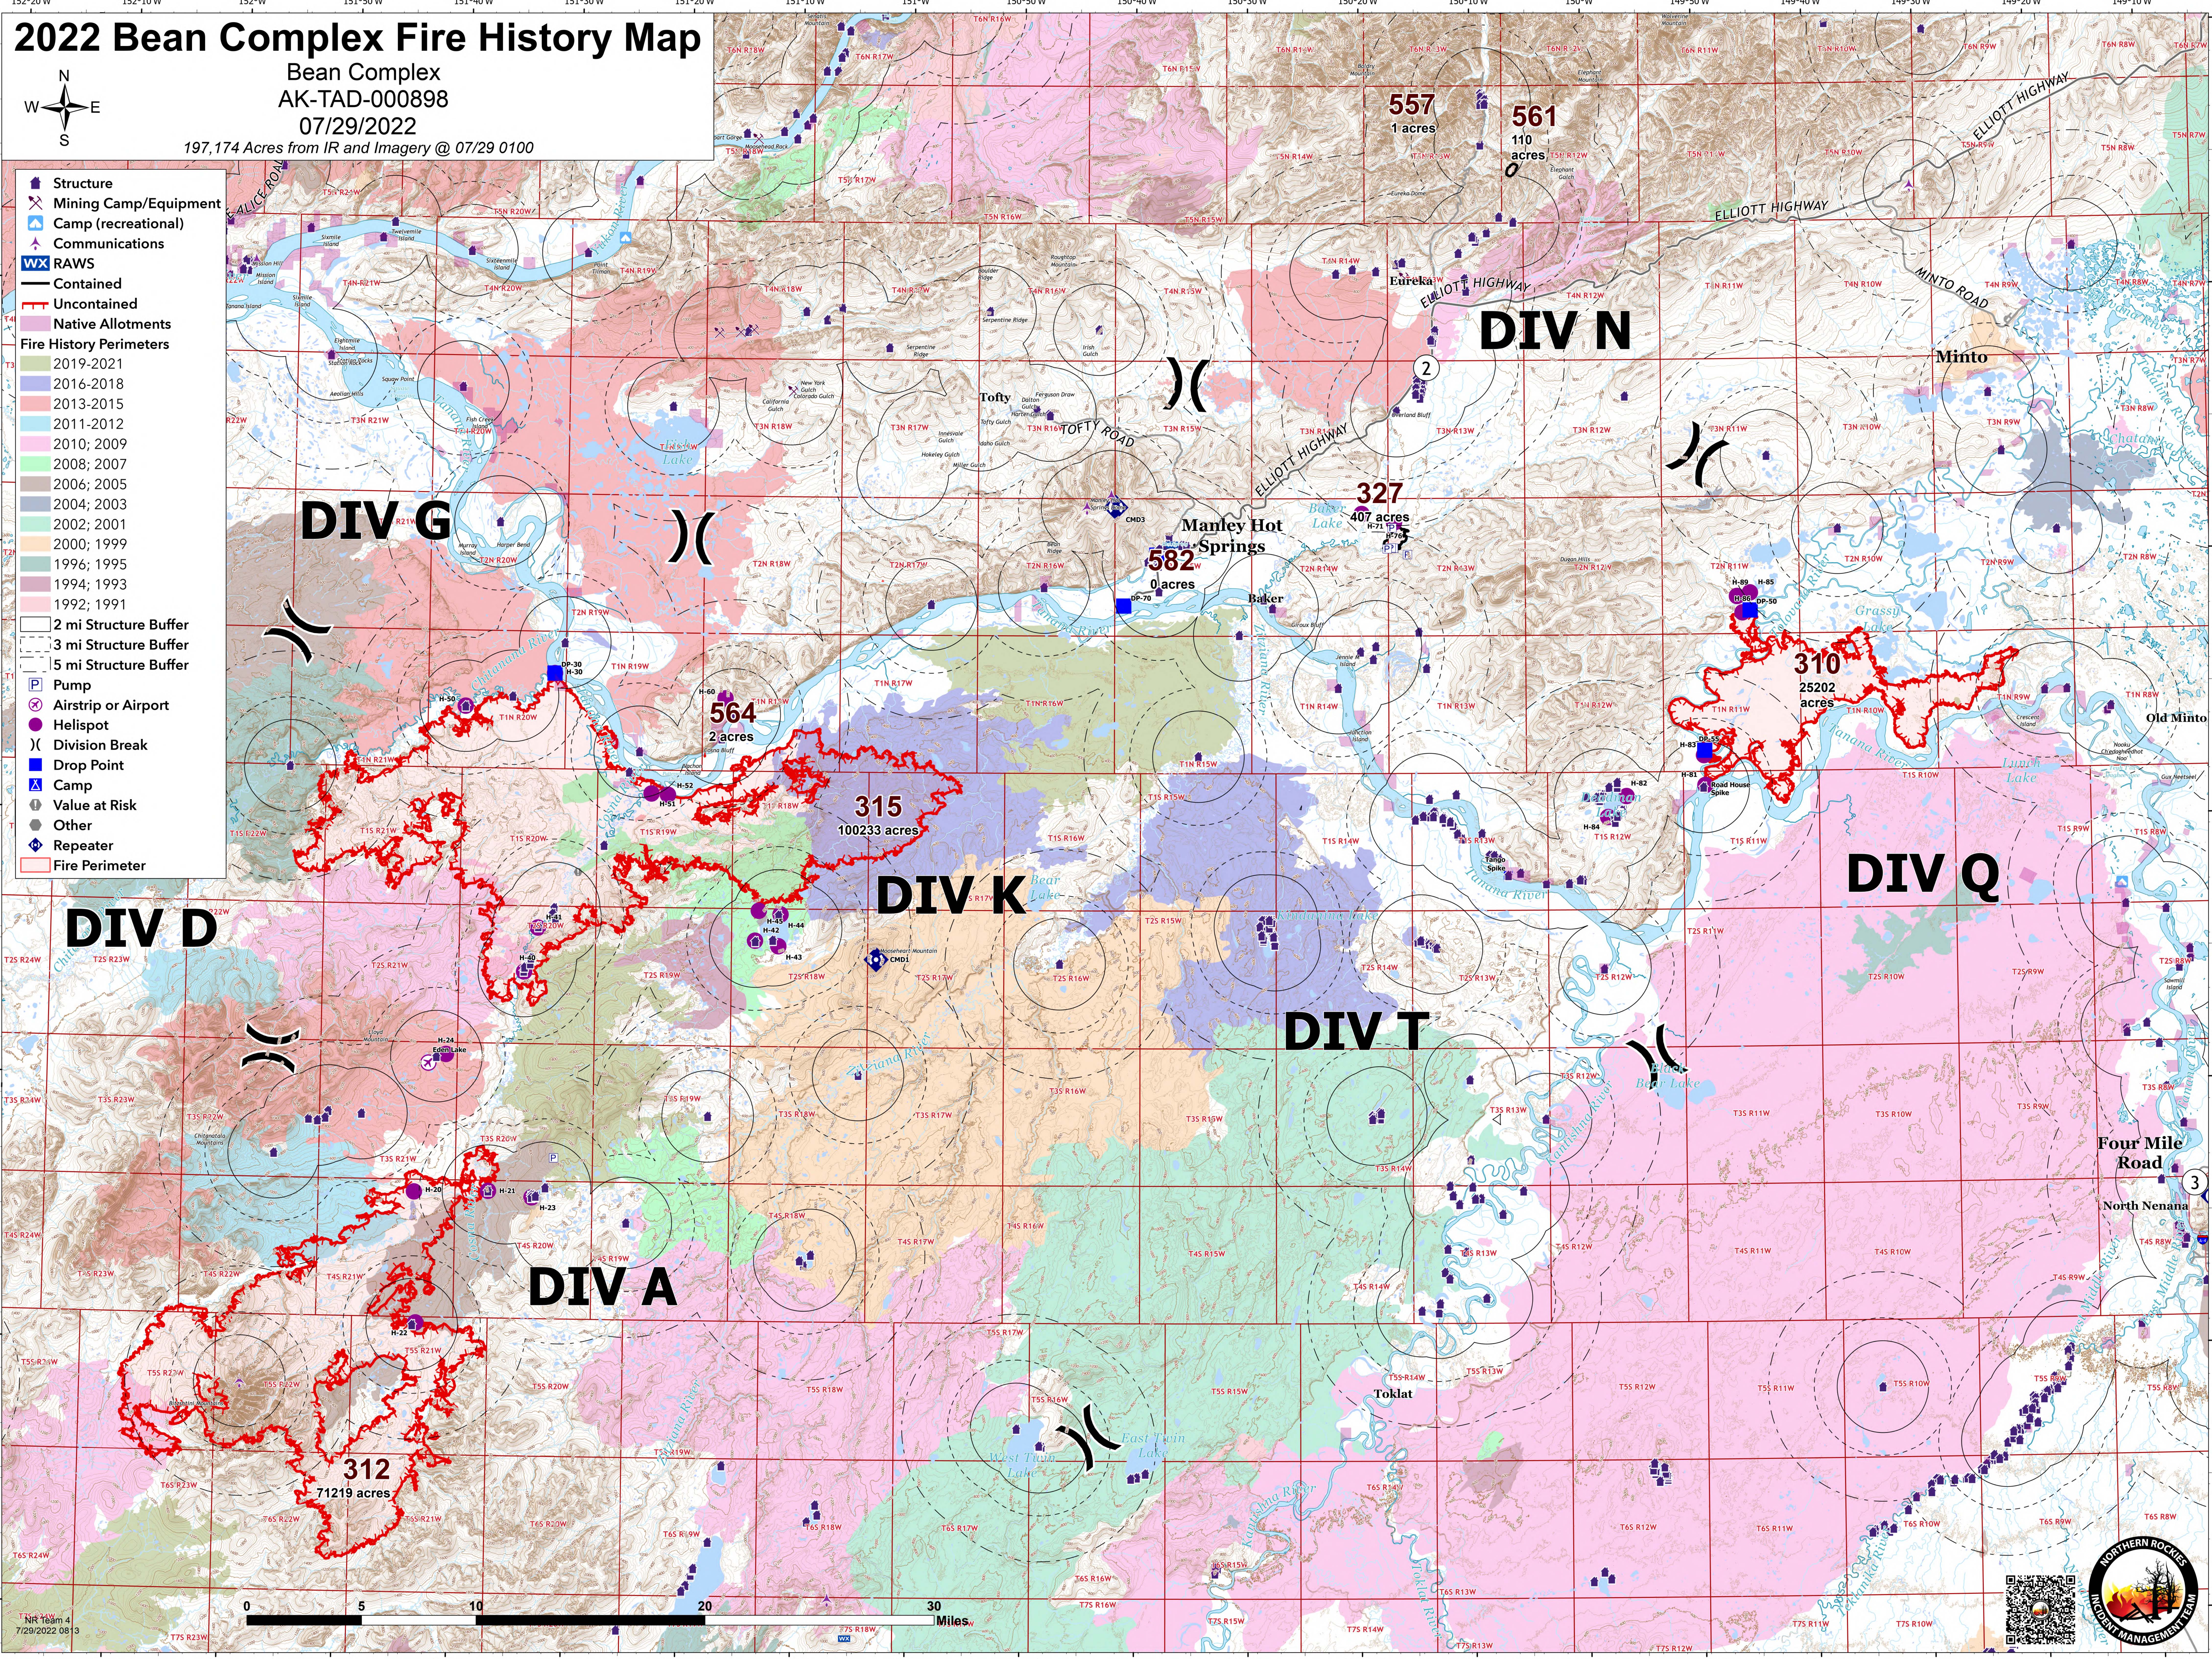

2022 Bean Complex Fire History Map

Bean Complex
AK-TAD-000898
07/29/2022

197,174 Acres from IR and Imagery @ 07/29 0100

- Structure
- Mining Camp/Equipment
- Camp (recreational)
- Communications
- RAWS
- Contained
- Uncontained
- Native Allotments
- Fire History Perimeters
 - 2019-2021
 - 2016-2018
 - 2013-2015
 - 2011-2012
 - 2010; 2009
 - 2008; 2007
 - 2006; 2005
 - 2004; 2003
 - 2002; 2001
 - 2000; 1999
 - 1996; 1995
 - 1994; 1993
 - 1992; 1991
- 2 mi Structure Buffer
- 3 mi Structure Buffer
- 5 mi Structure Buffer
- Pump
- Airstrip or Airport
- Helispot
- Division Break
- Drop Point
- Camp
- Value at Risk
- Other
- Repeater
- Fire Perimeter

NR Team 4
7/29/2022 08:13