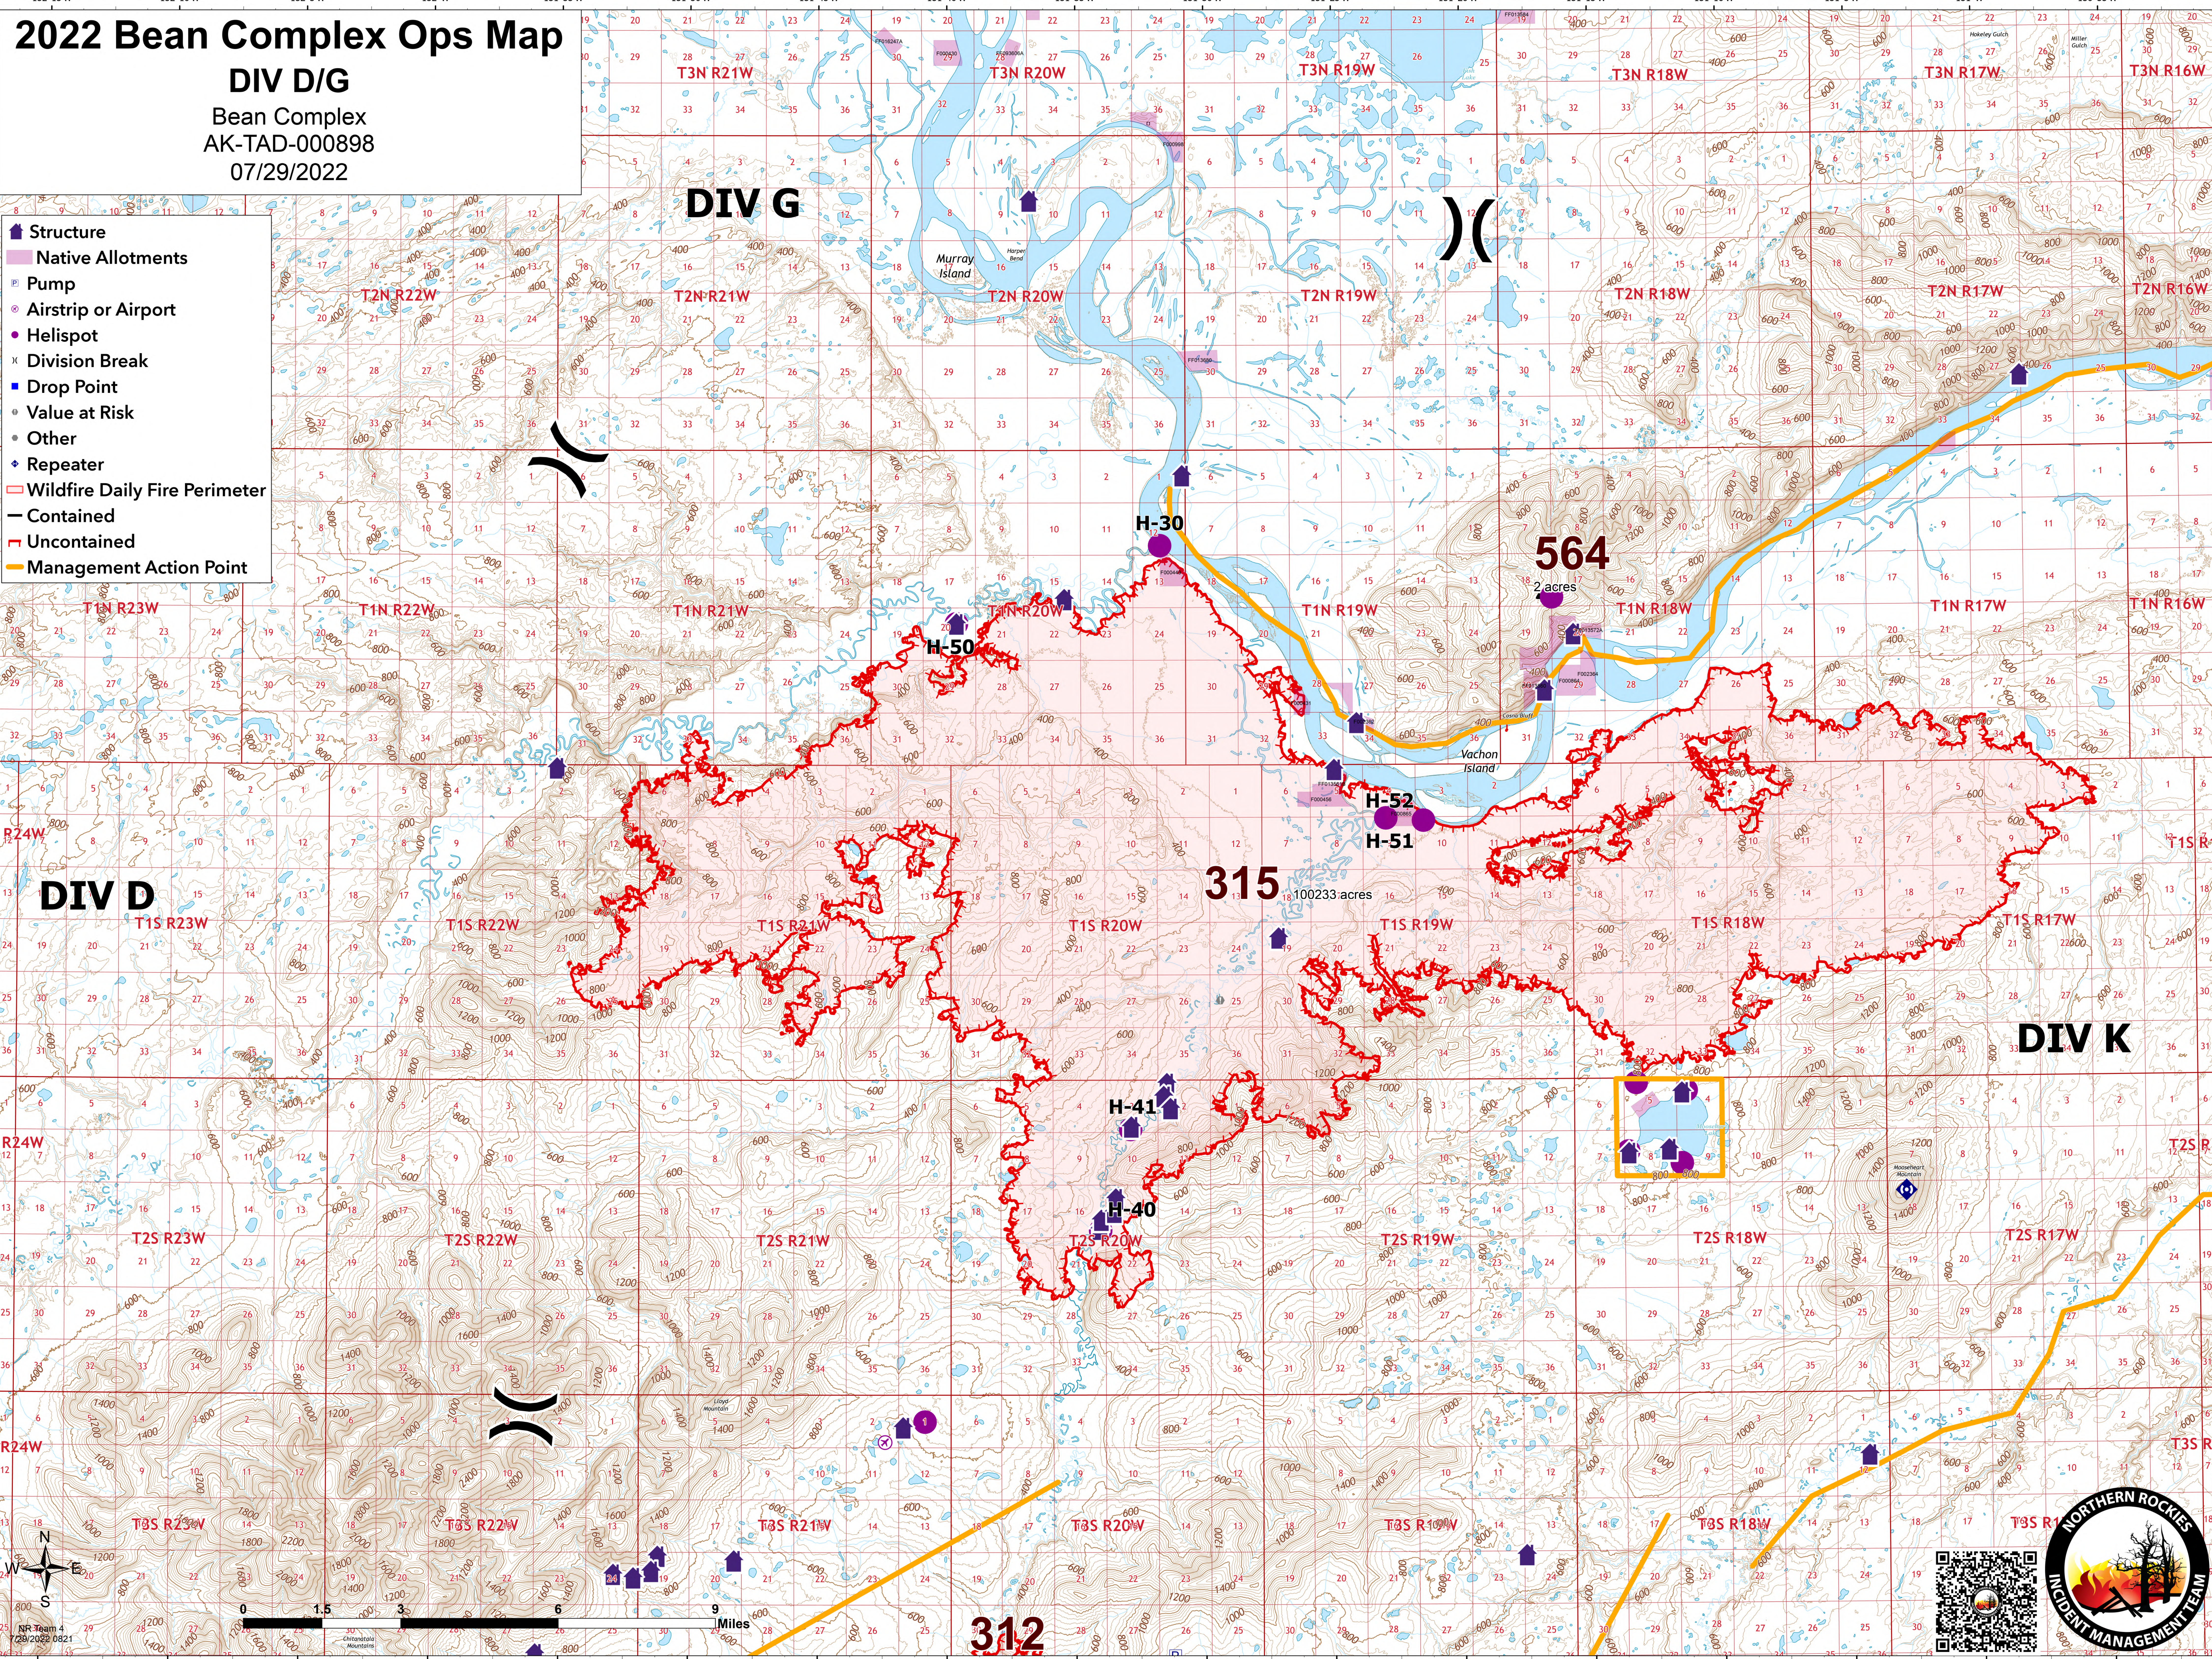

# 2022 Bean Complex Ops Map

DIV D/G

Bean Complex  
AK-TAD-000898  
07/29/2022

- Structure
- Native Allotments
- Pump
- Airstrip or Airport
- Helispot
- Division Break
- Drop Point
- Value at Risk
- Other
- Repeater
- Wildfire Daily Fire Perimeter
- Contained
- Uncontained
- Management Action Point

**DIV G**

**DIV D**

**DIV K**

**312**

**315** 100233 acres

**564** 2 acres

**H-30**

**H-50**

**H-52**

**H-51**

**H-41**

**H-40**

NR Team 4  
(28/2022) 0821