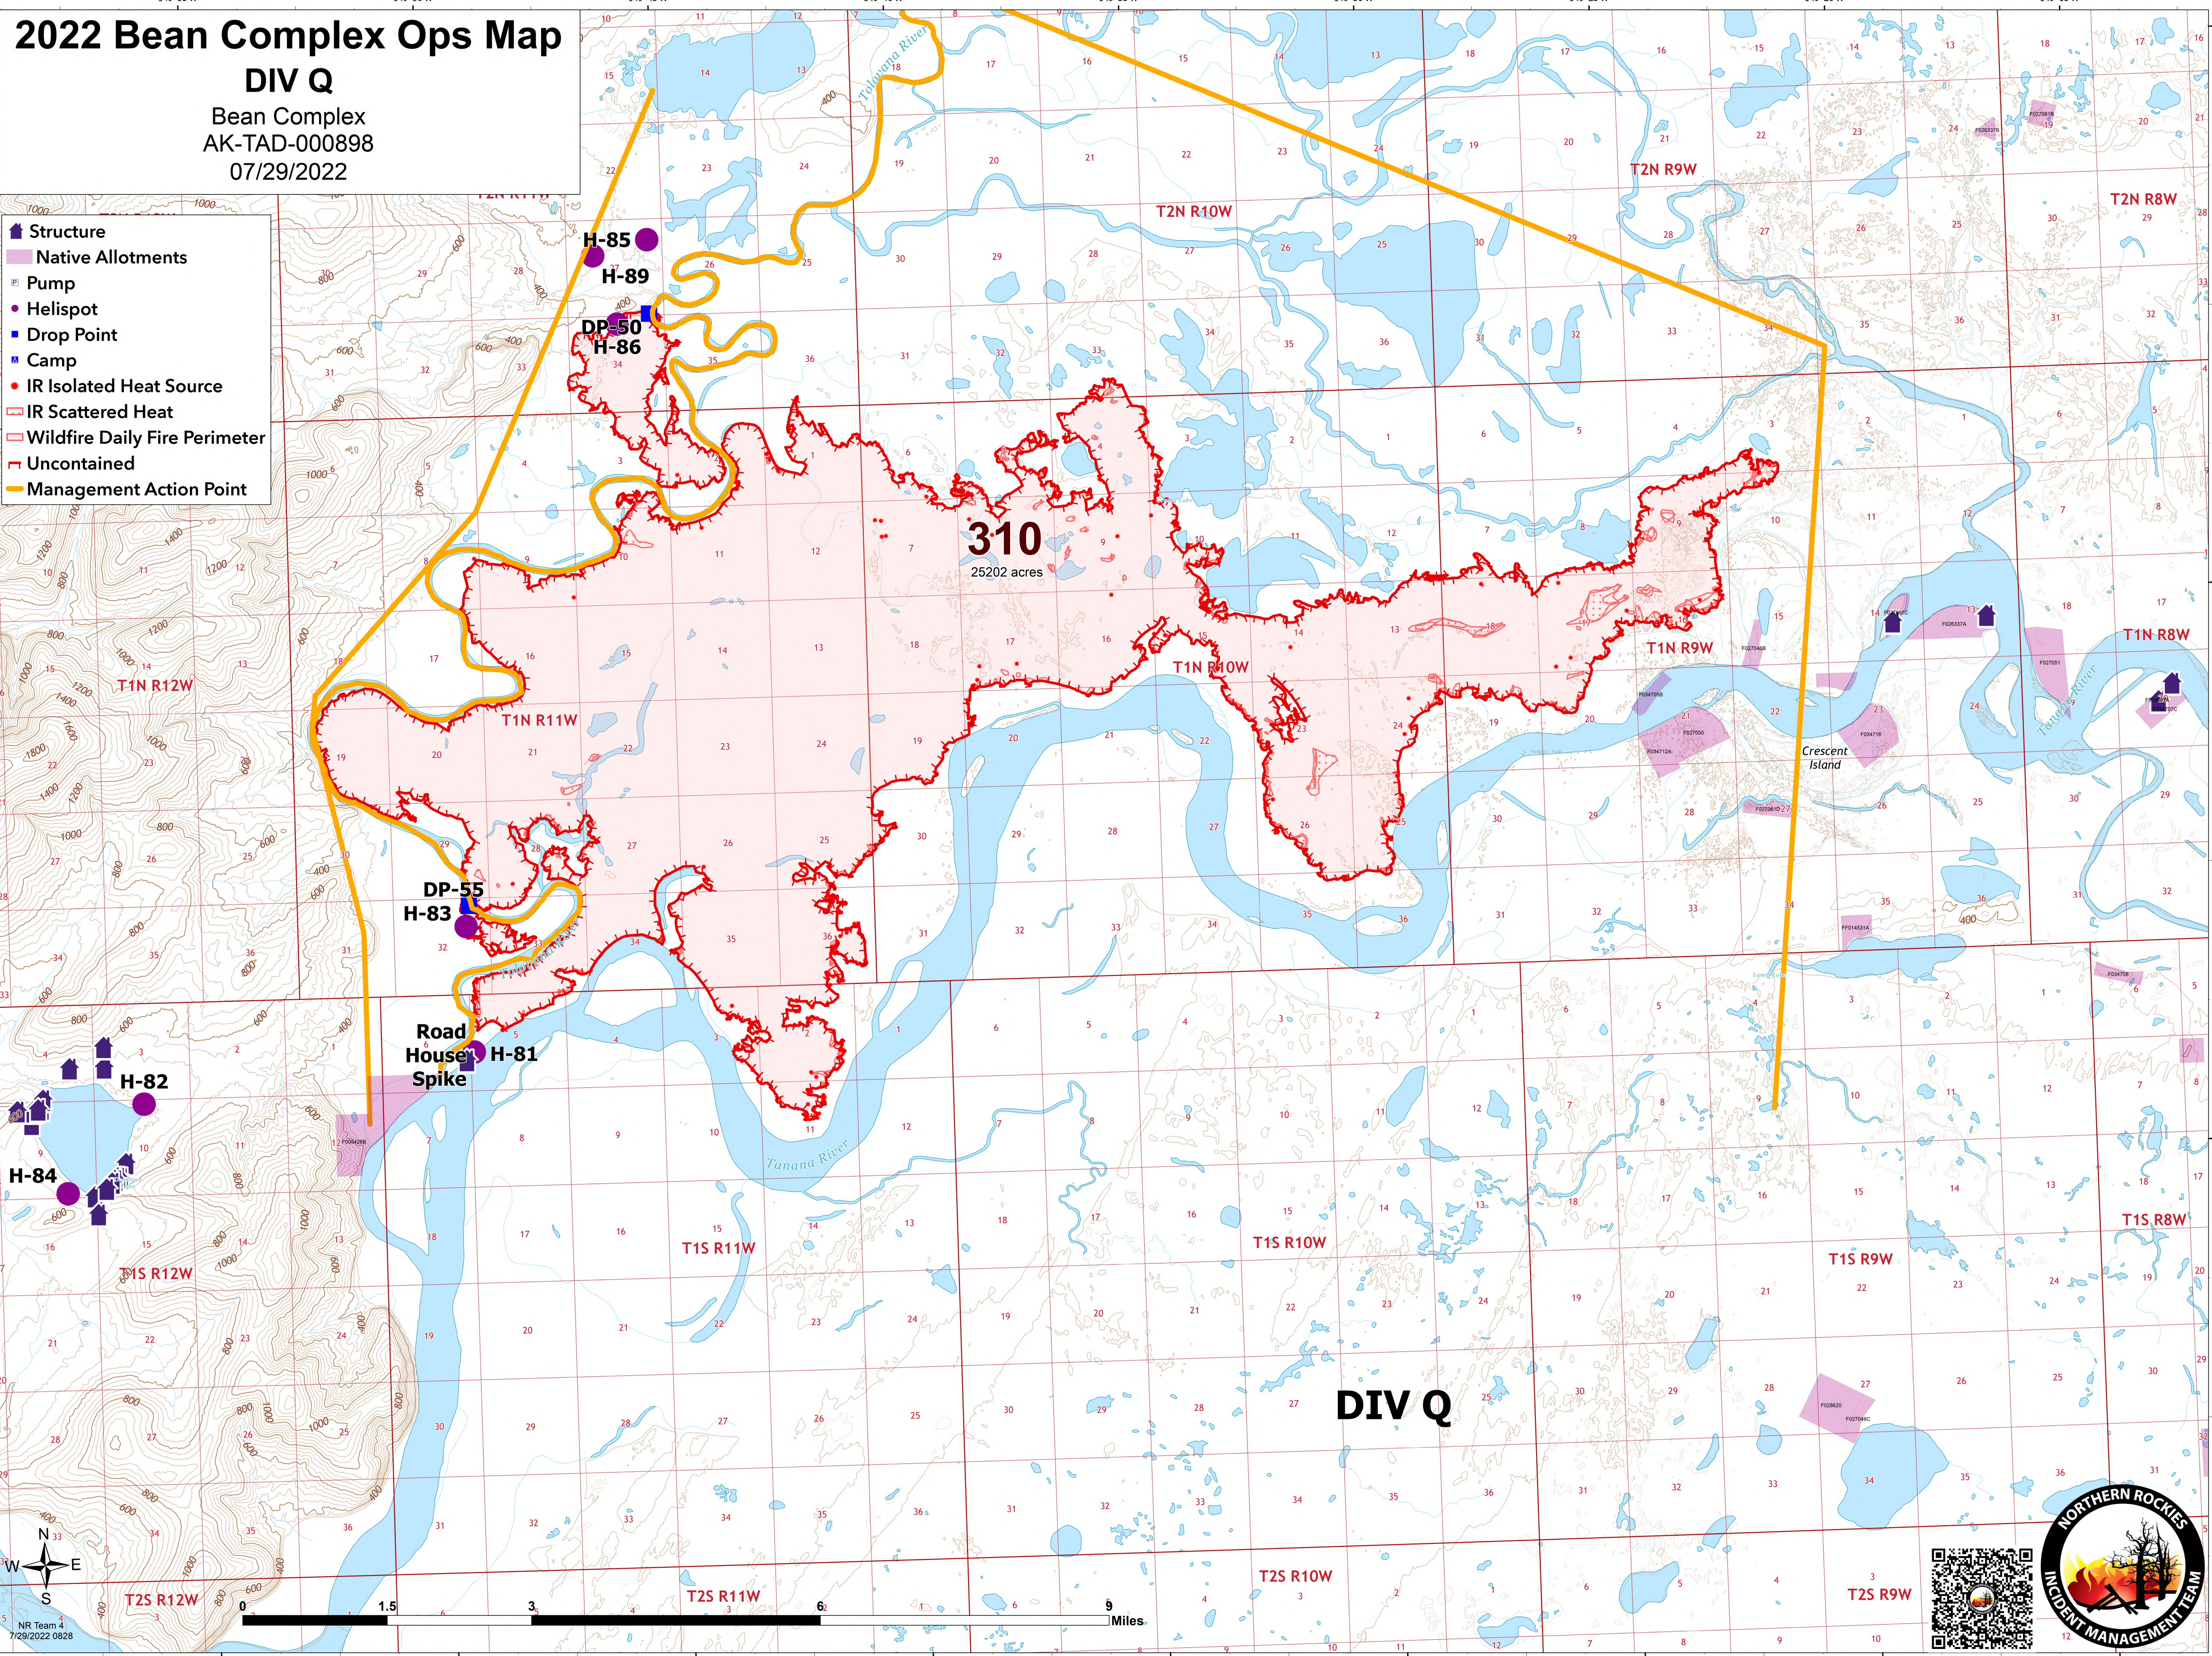

2022 Bean Complex Ops Map

DIV Q

Bean Complex
AK-TAD-000898
07/29/2022

- Structure
- Native Allotments
- Pump
- Helispot
- Drop Point
- Camp
- IR Isolated Heat Source
- IR Scattered Heat
- Wildfire Daily Fire Perimeter
- Uncontained
- Management Action Point

310

25202 acres

DIV Q