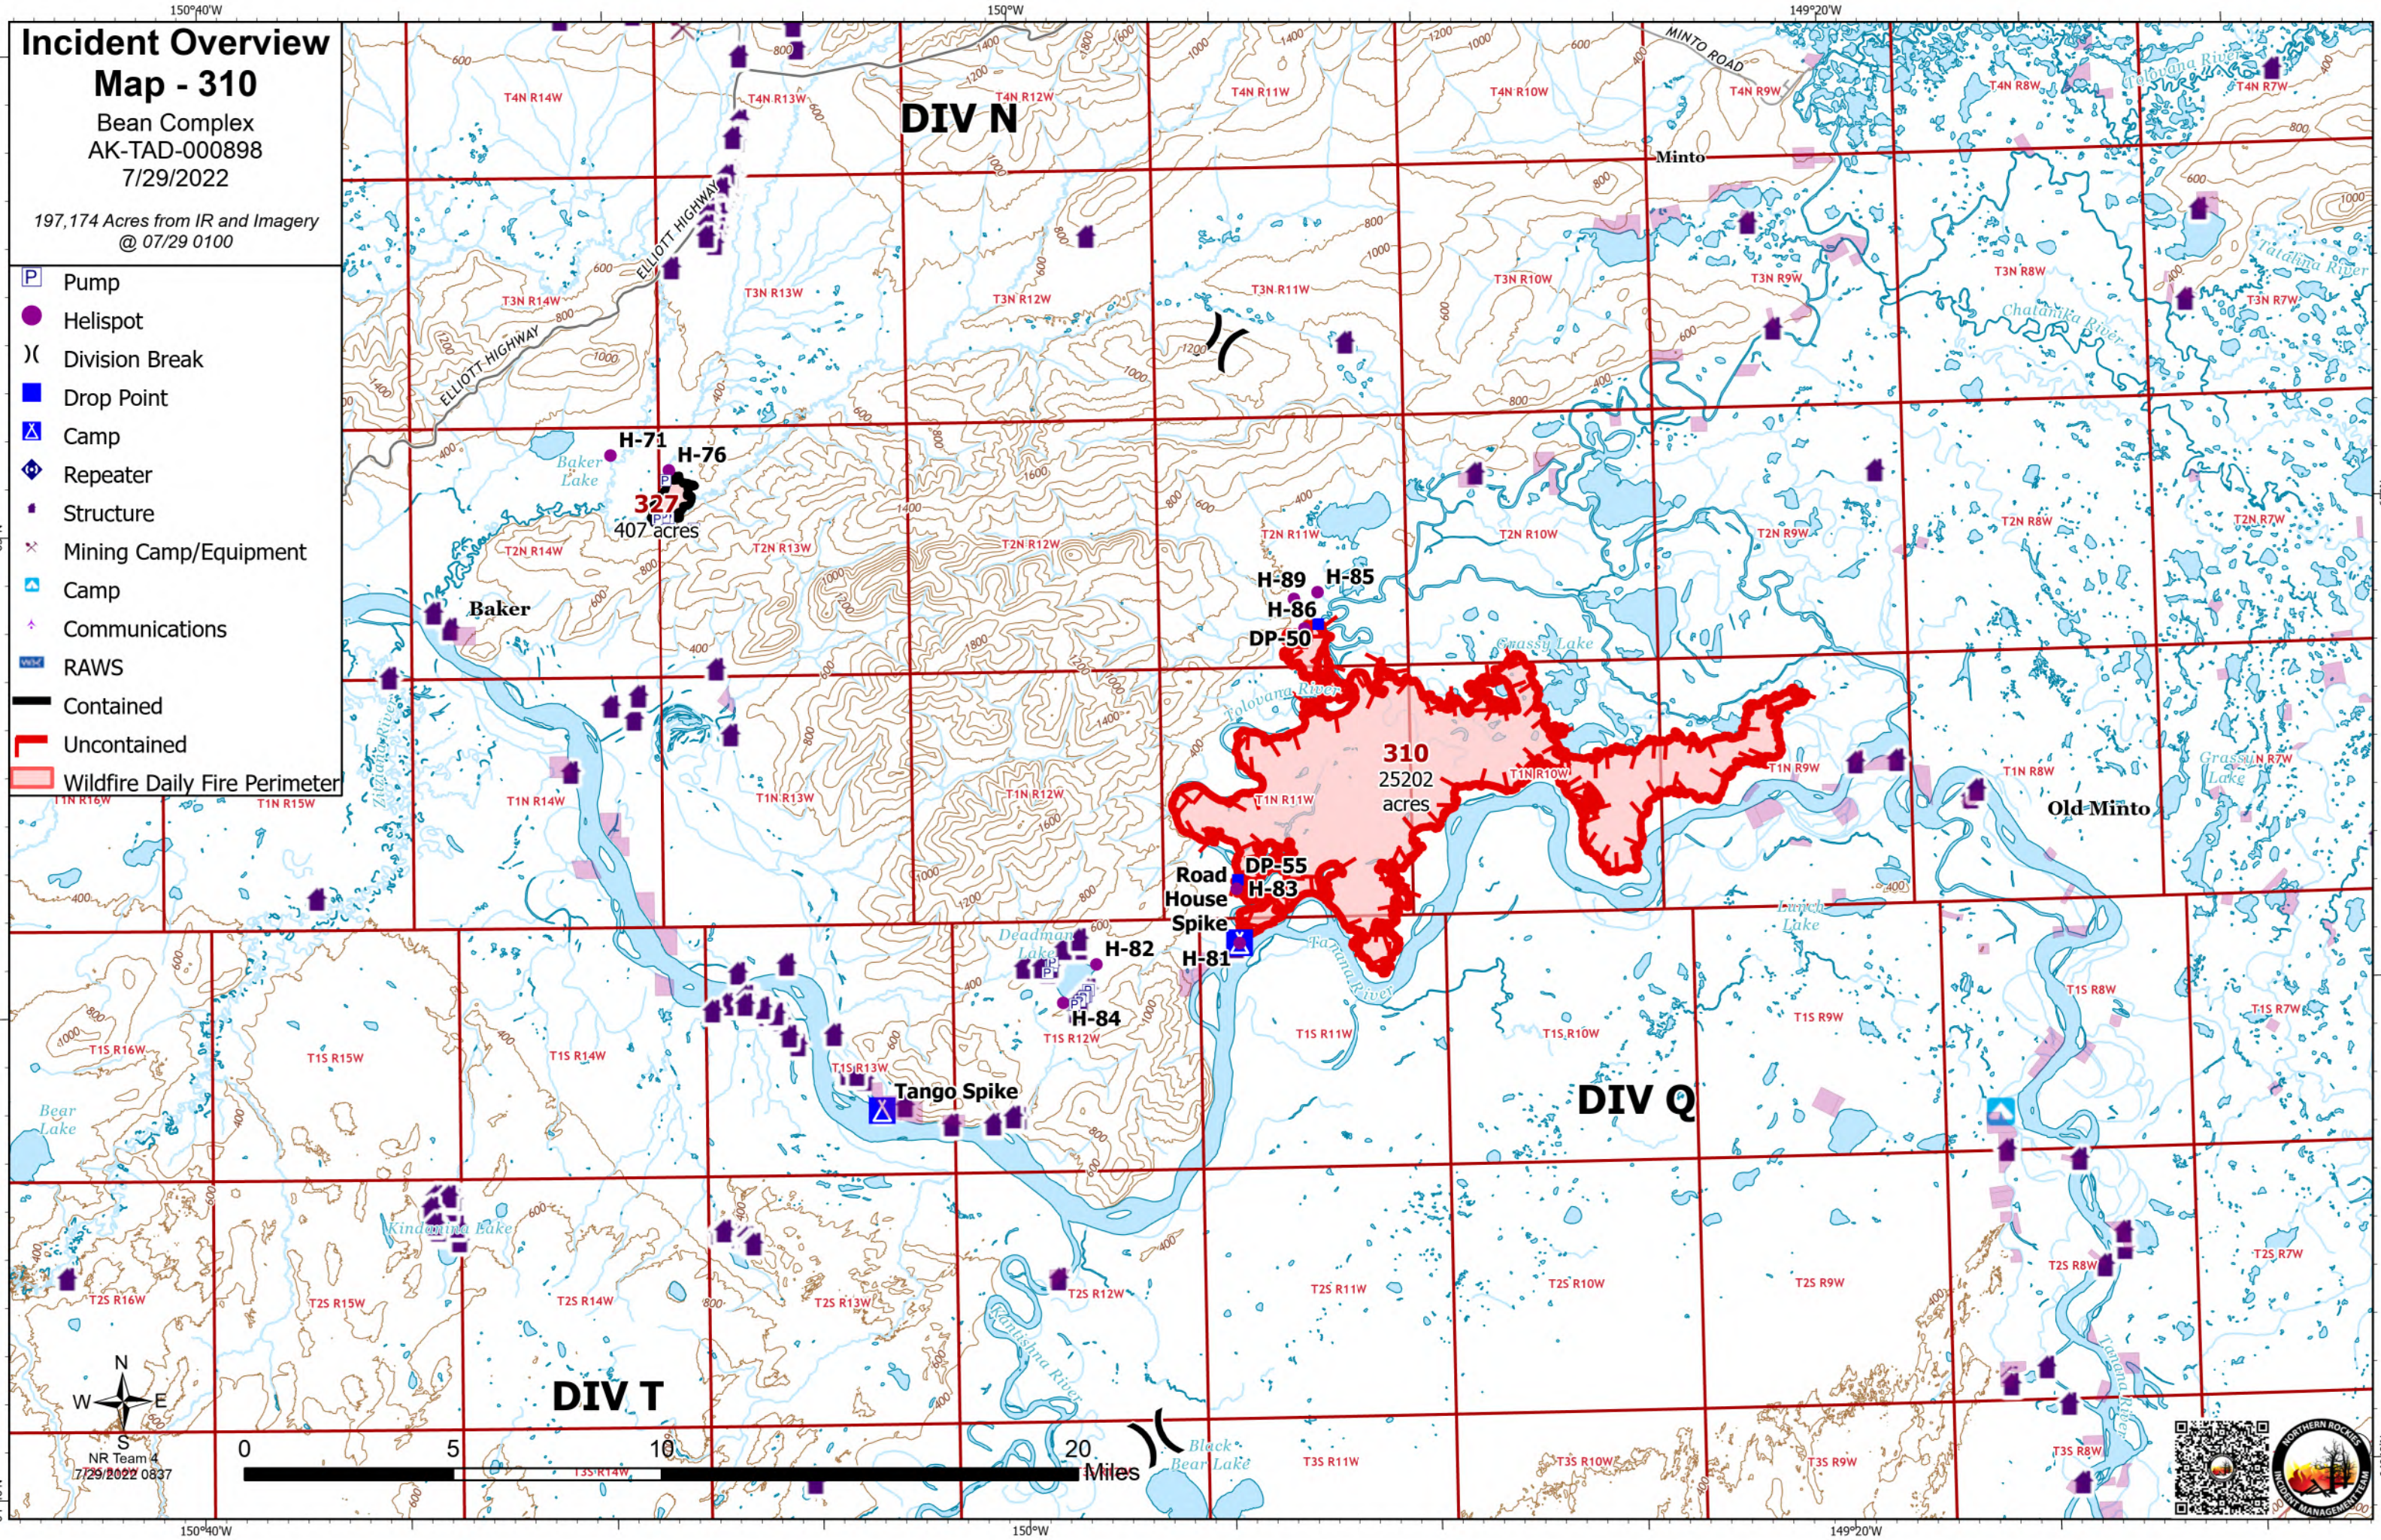

Incident Overview Map

Bean Complex
 AK-TAD-000898
 7/29/2022
 197,174 Acres from IR and Imagery
 @ 07/29 0100

-  Wildfire Daily Fire Perimeter
-  Airstrip or Airport
-  Helispot
-  Division Break
-  Incident Command Post
-  Drop Point
-  Repeater
-  Paved Road
-  Dirt Road

Bean Complex
AK-TAD-000898
7/29/2022

197,174 Acres from IR and Imagery
@ 07/29 0100

-  Wildfire Daily Fire Perimeter
-  Pump
-  Helispot
-  Structure
-  Communications
-  Uncontained

Incident Overview

Map - 310

Bean Complex
AK-TAD-000898
7/29/2022

197,174 Acres from IR and Imagery
© 07/29 0100

- Pump
- Helispot
- Division Break
- Drop Point
- Camp
- Repeater
- Structure
- Mining Camp/Equipment
- Camp
- Communications
- RAWS
- Contained
- Uncontained
- Wildfire Daily Fire Perimeter

64°40'N

NR Team 4
7/29/2022 0837

0 5 10 20 Miles

64°40'N

150°40'W

150°W

149°20'W