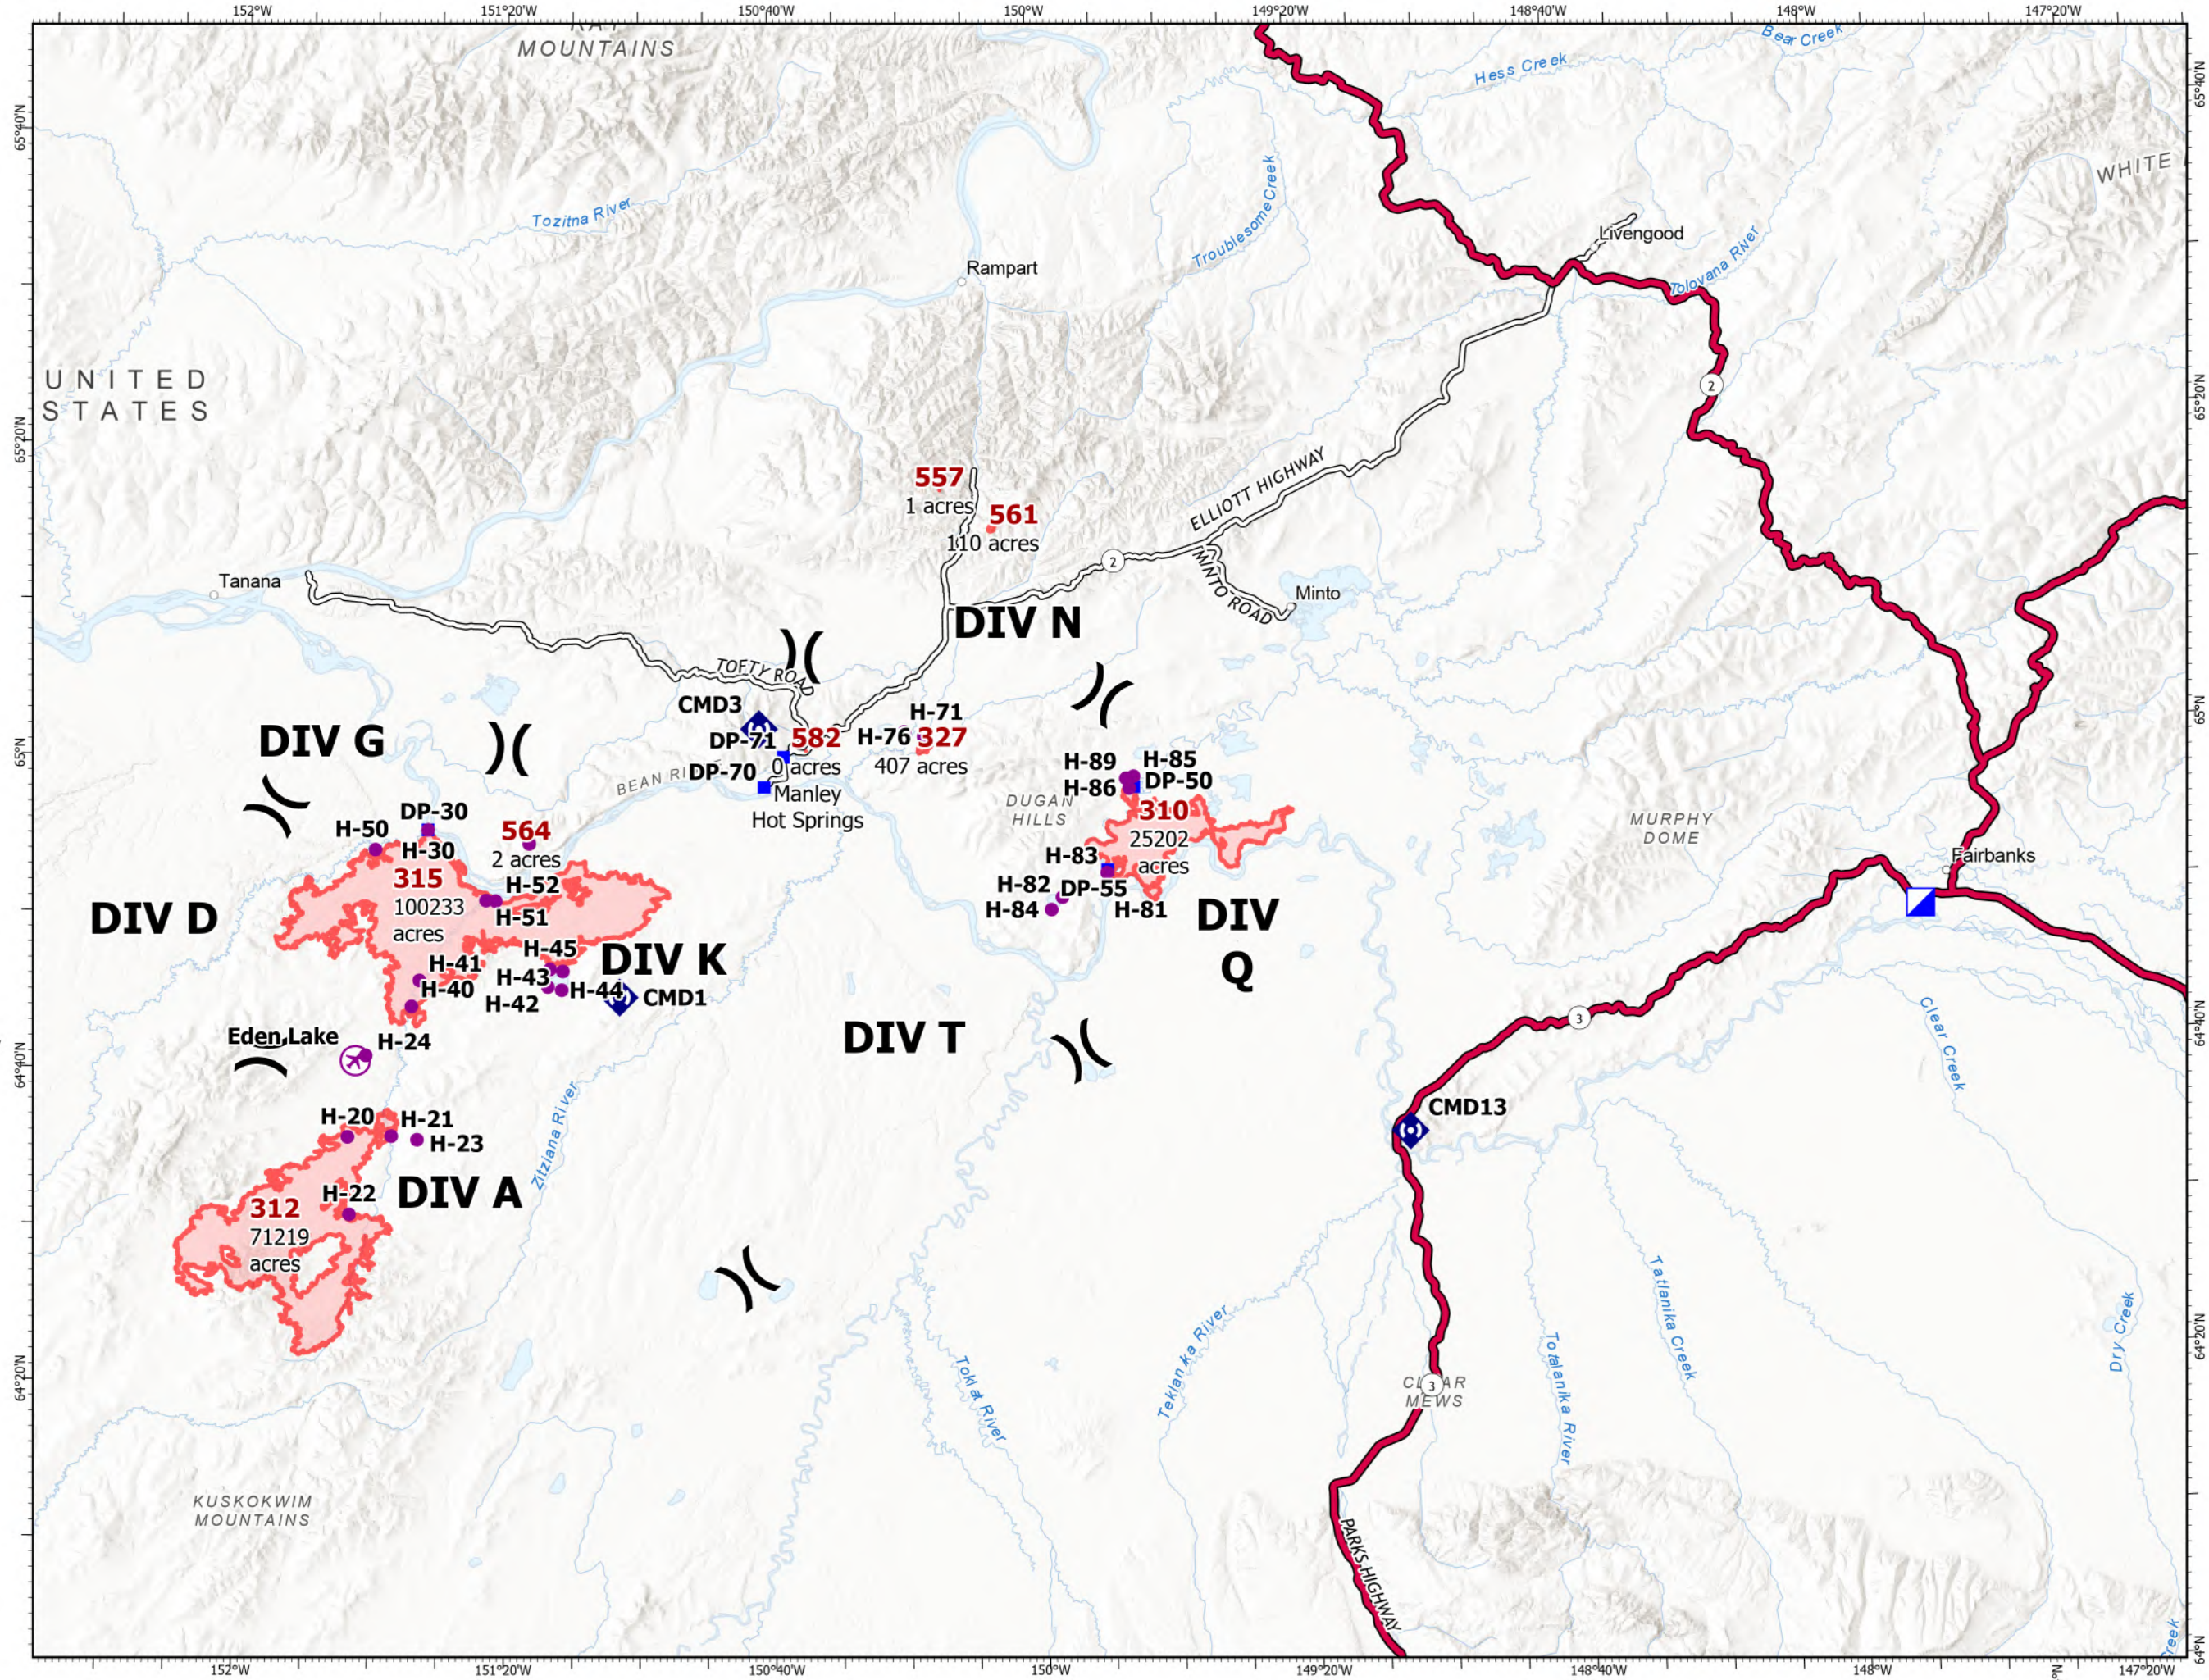

Incident Overview Map

Bean Complex
AK-TAD-000898
7/29/2022
197,174 Acres from IR and Imagery
@ 07/29 0100

- Wildfire Daily Fire Perimeter
- Airstrip or Airport
- Helispot
- Division Break
- Incident Command Post
- Drop Point
- Repeater
- Paved Road
- Dirt Road

NOTE:
- Cell/Radio reception is poor
- For those with rental vehicles, check rental agreements, as roads are rough

NR Team 4
7/29/2022 0836