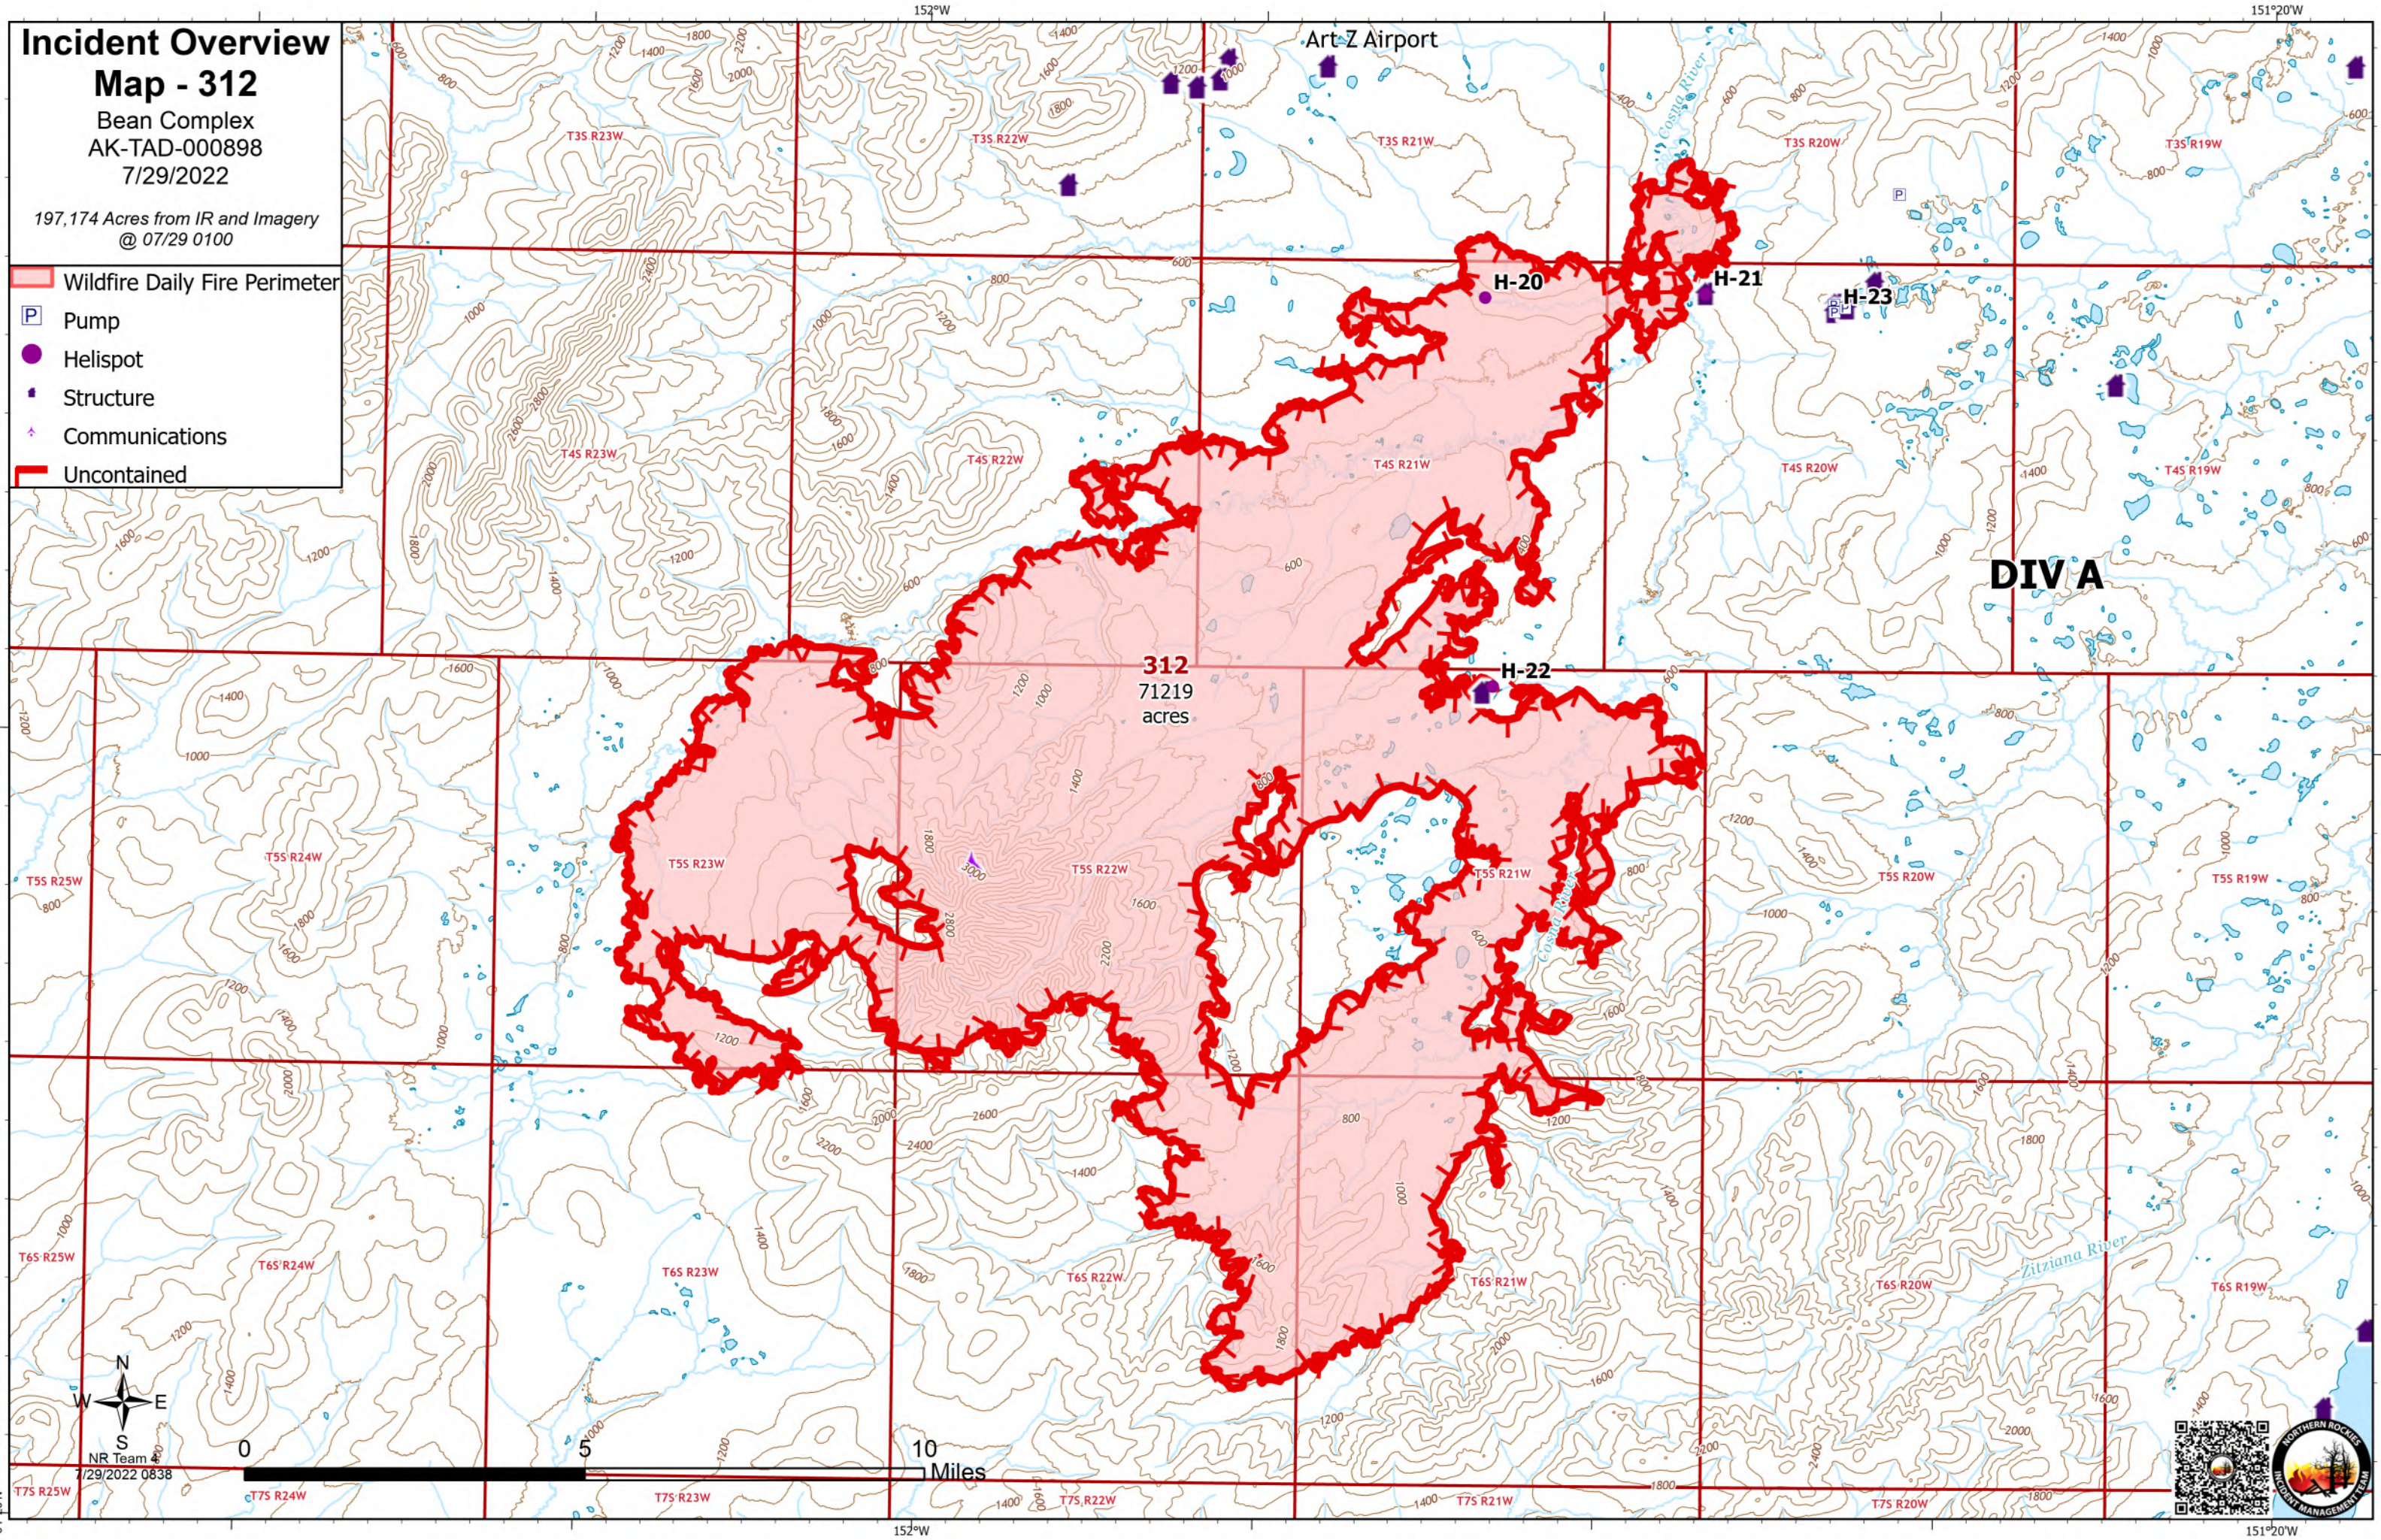

197,174 Acres from IR and Imagery @ 07/29 0100

- Wildfire Daily Fire Perimeter
- Pump
- Airstrip or Airport
- Helispot
- Division Break
- Drop Point
- Value at Risk
- Other
- Repeater
- Structure
- Communications
- RAWS
- Uncontained

Bean Complex
AK-TAD-000898
7/29/2022

197,174 Acres from IR and Imagery
@ 07/29 0100

-  Wildfire Daily Fire Perimeter
-  Pump
-  Helispot
-  Structure
-  Communications
-  Uncontained

Incident Overview

Map - 310

Bean Complex
AK-TAD-000898
7/29/2022

197,174 Acres from IR and Imagery
© 07/29 0100

- Pump
- Helispot
- Division Break
- Drop Point
- Camp
- Repeater
- Structure
- Mining Camp/Equipment
- Camp
- Communications
- RAWS
- Contained
- Uncontained
- Wildfire Daily Fire Perimeter

64°40'N

NR Team 4
7/29/2022 0837

0 5 10 20 Miles

64°40'N

150°40'W

150°W

149°20'W