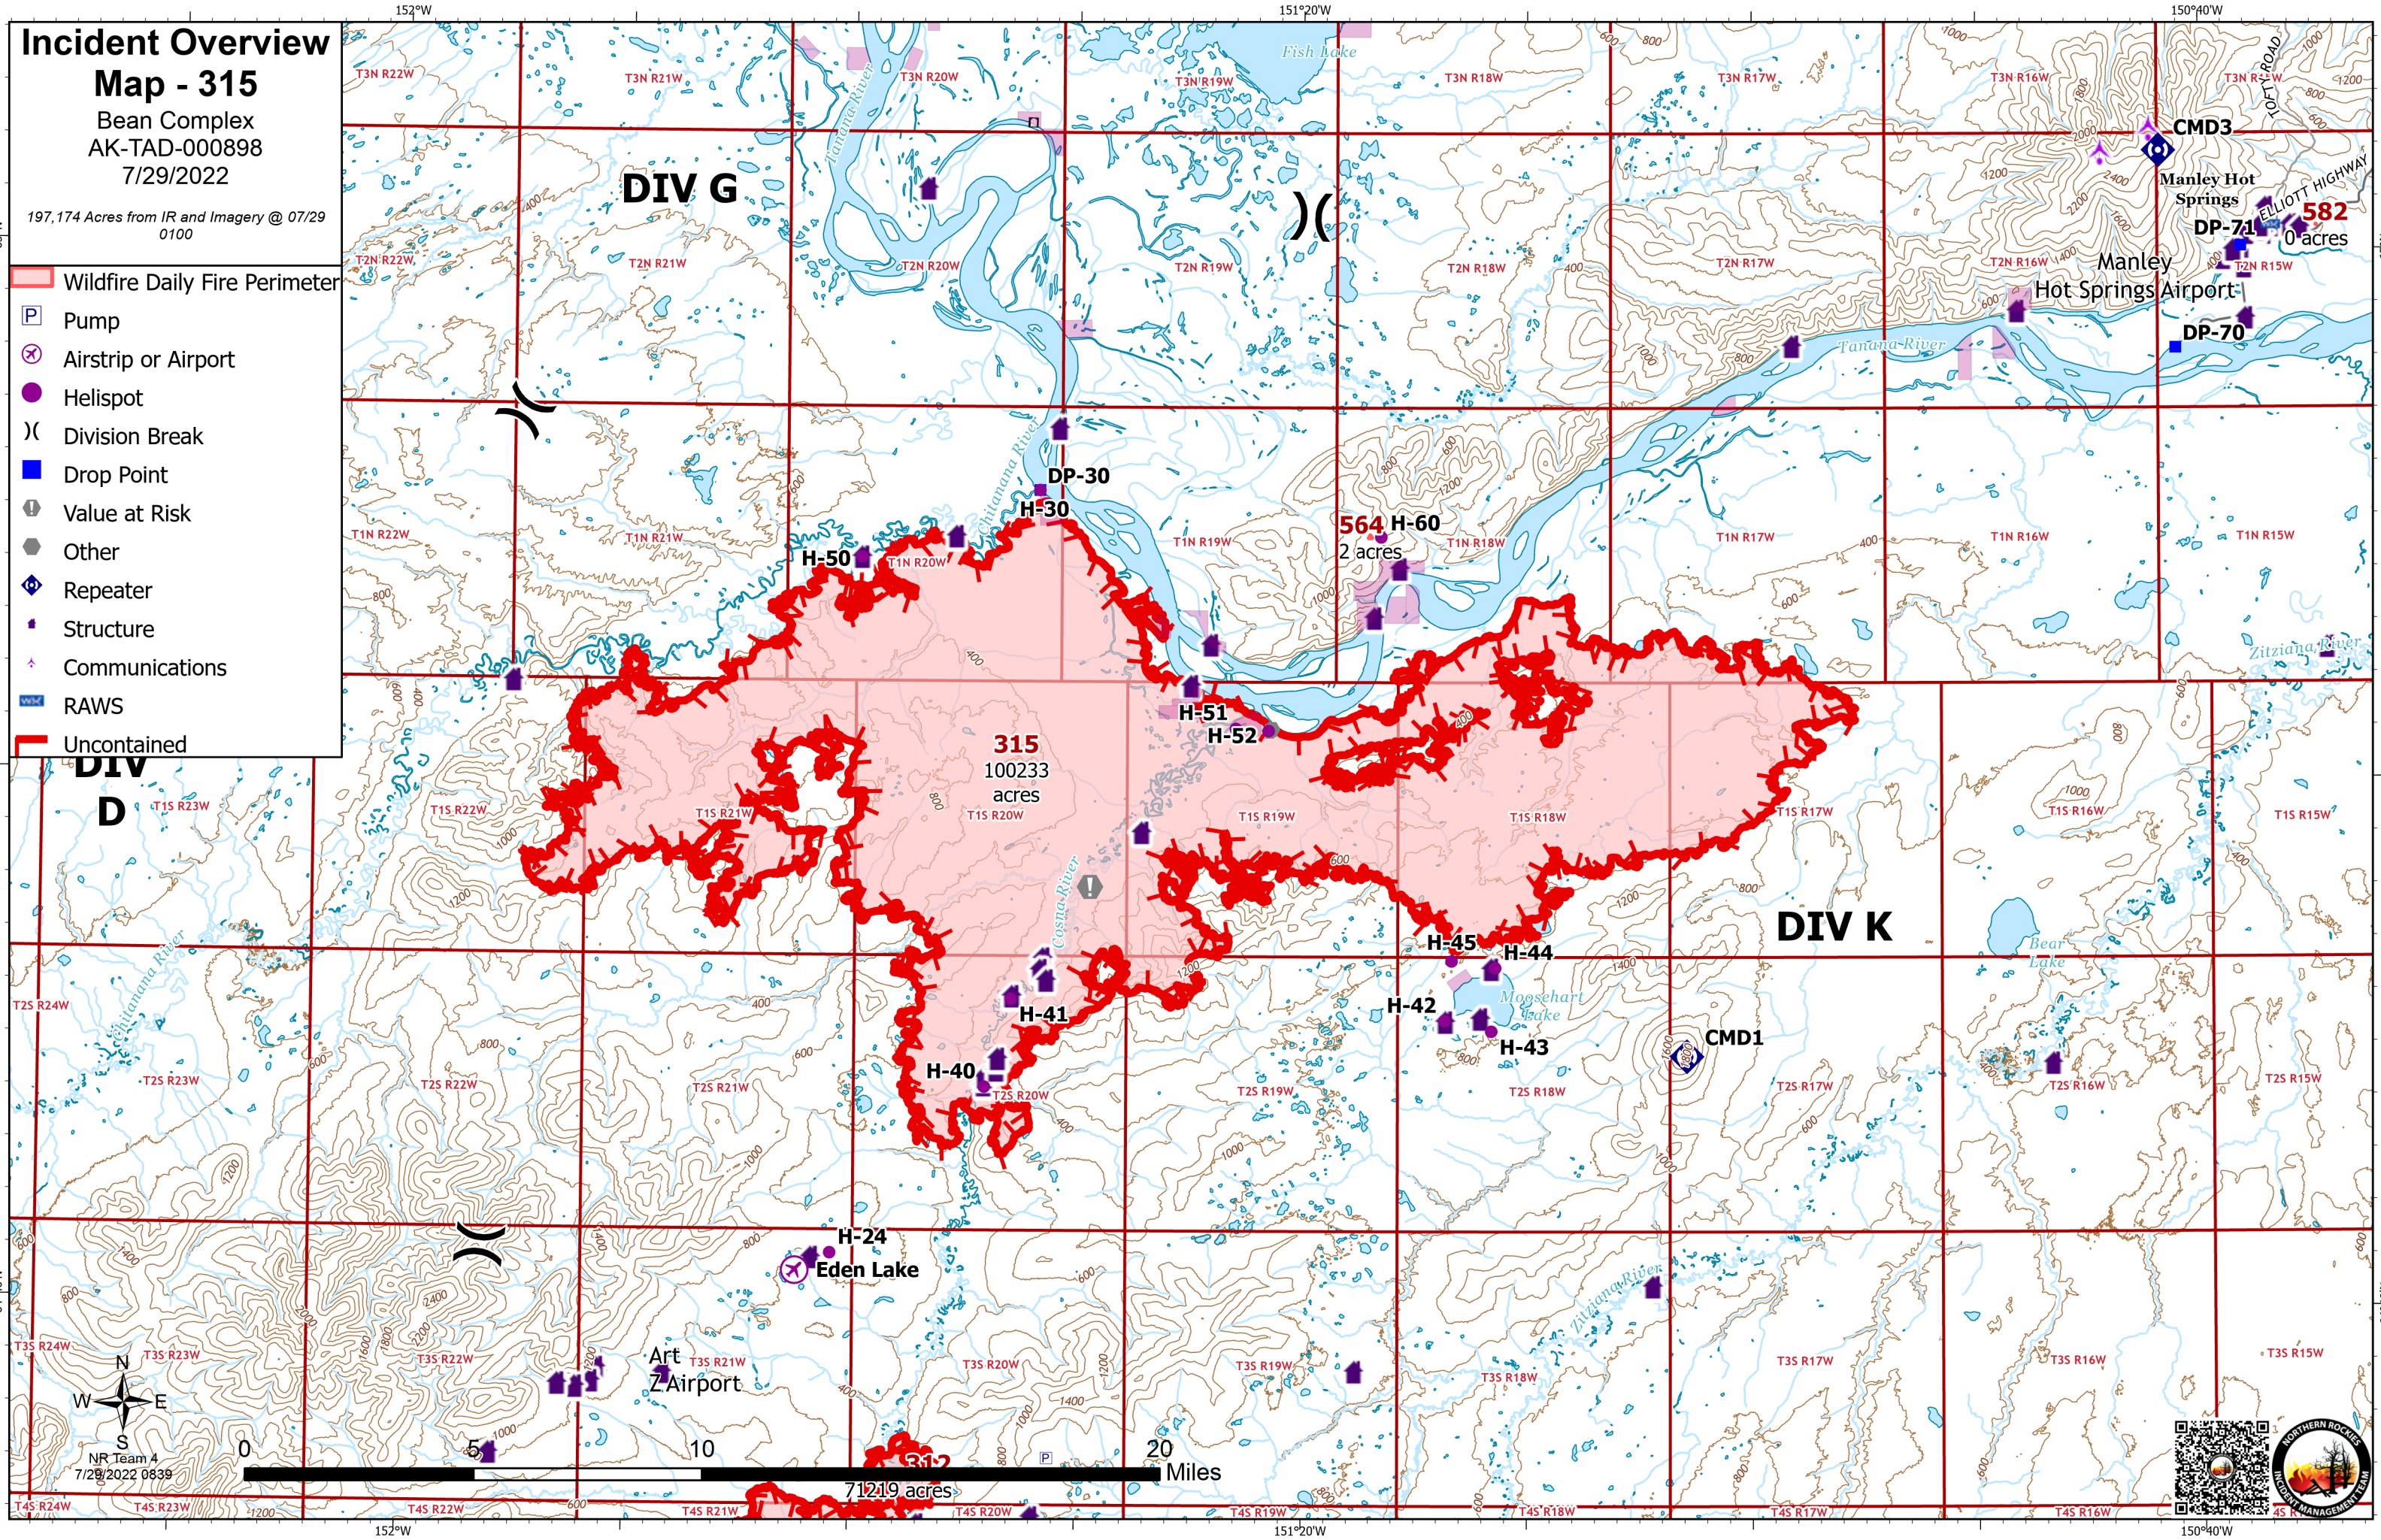

Incident Overview Map

Bean Complex
 AK-TAD-000898
 7/29/2022
 197,174 Acres from IR and Imagery
 @ 07/29 0100

-  Wildfire Daily Fire Perimeter
-  Airstrip or Airport
-  Helispot
-  Division Break
-  Incident Command Post
-  Drop Point
-  Repeater
-  Paved Road
-  Dirt Road

197,174 Acres from IR and Imagery @ 07/29 0100

- Wildfire Daily Fire Perimeter
- Pump
- Airstrip or Airport
- Helispot
- Division Break
- Drop Point
- Value at Risk
- Other
- Repeater
- Structure
- Communications
- RAWS
- Uncontained

Bean Complex
AK-TAD-000898
7/29/2022

197,174 Acres from IR and Imagery
© 07/29 0100

- Pump
- Helispot
- Division Break
- Drop Point
- Camp
- Repeater
- Structure
- Mining Camp/Equipment
- Camp
- Communications
- RAWS
- Contained
- Uncontained
- Wildfire Daily Fire Perimeter

64°40'N

NR Team 4
7/29/2022 0837

0 5 10 20 Miles

64°40'N

150°40'W

150°W

149°20'W