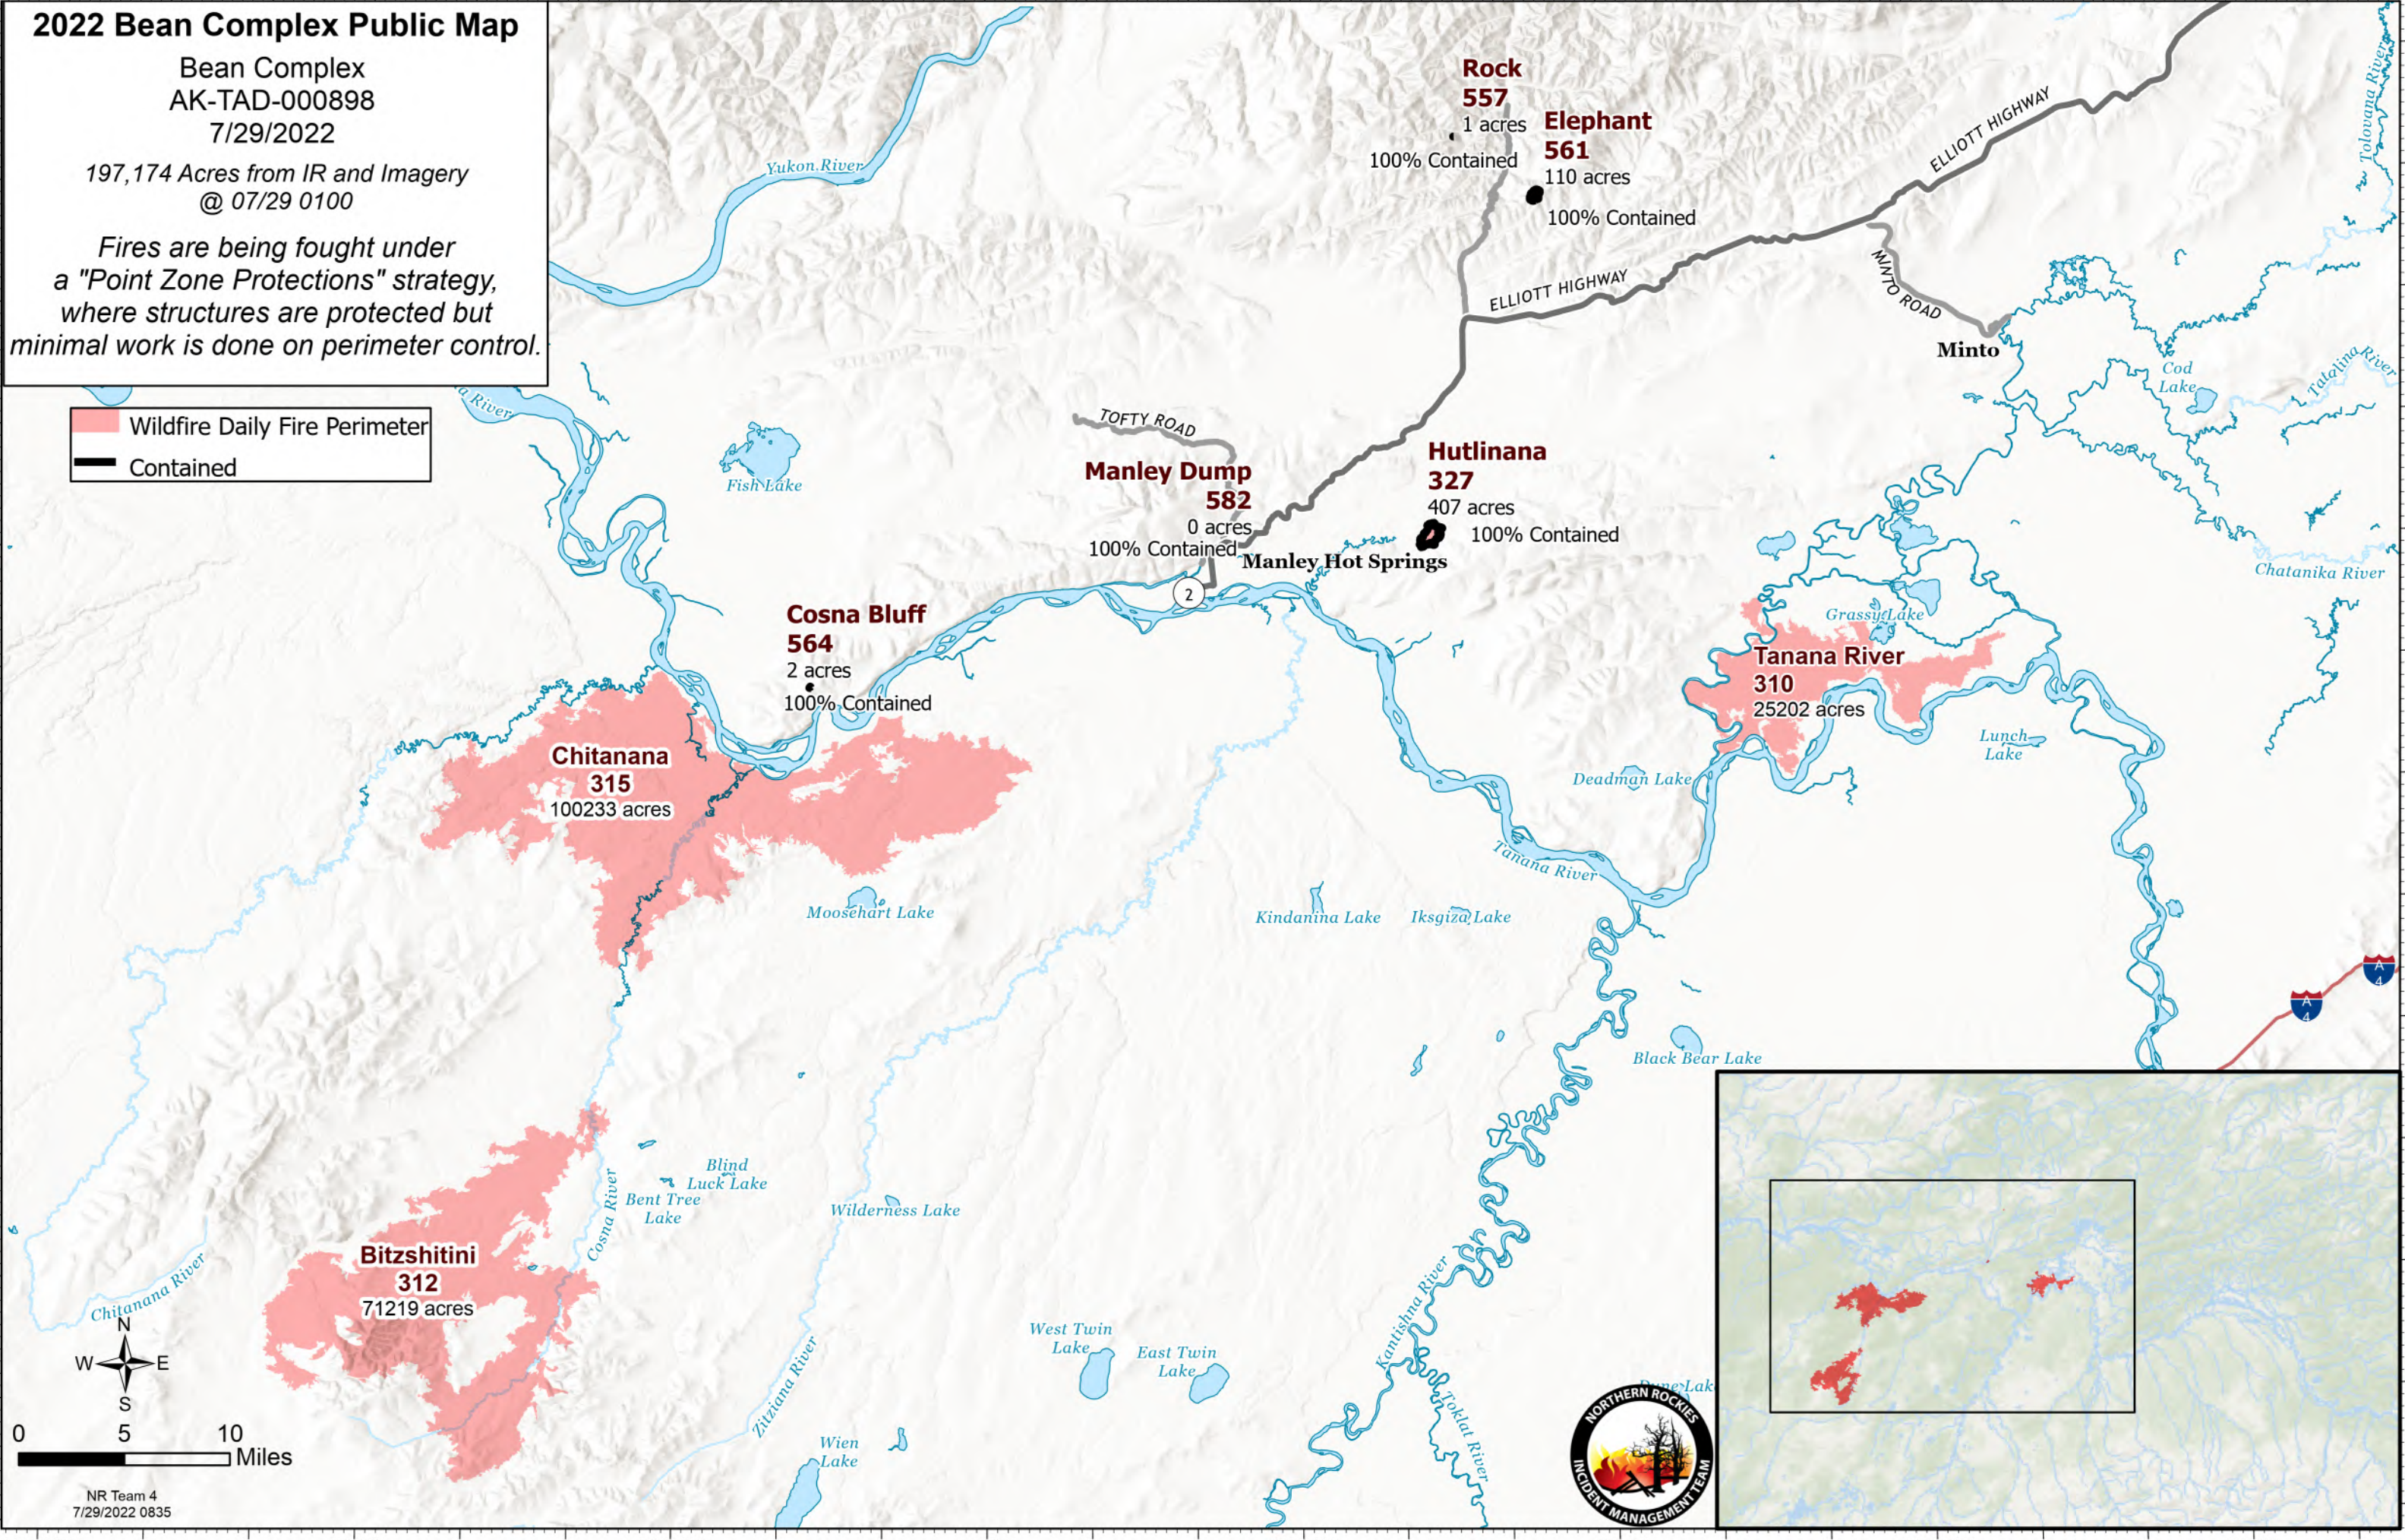

# 2022 Bean Complex Public Map

Bean Complex  
AK-TAD-000898  
7/29/2022

197,174 Acres from IR and Imagery  
@ 07/29 0100

Fires are being fought under a "Point Zone Protections" strategy, where structures are protected but minimal work is done on perimeter control.

 Wildfire Daily Fire Perimeter  
 Contained

**Rock**  
**557**  
1 acres  
100% Contained

**Elephant**  
**561**  
110 acres  
100% Contained

**Manley Dump**  
**582**  
0 acres  
100% Contained

**Hutlinana**  
**327**  
407 acres  
100% Contained

**Cosna Bluff**  
**564**  
2 acres  
100% Contained

**Chitanana**  
**315**  
100233 acres

**Tanana River**  
**310**  
25202 acres

**Bitzshitini**  
**312**  
71219 acres

NR Team 4  
7/29/2022 0835