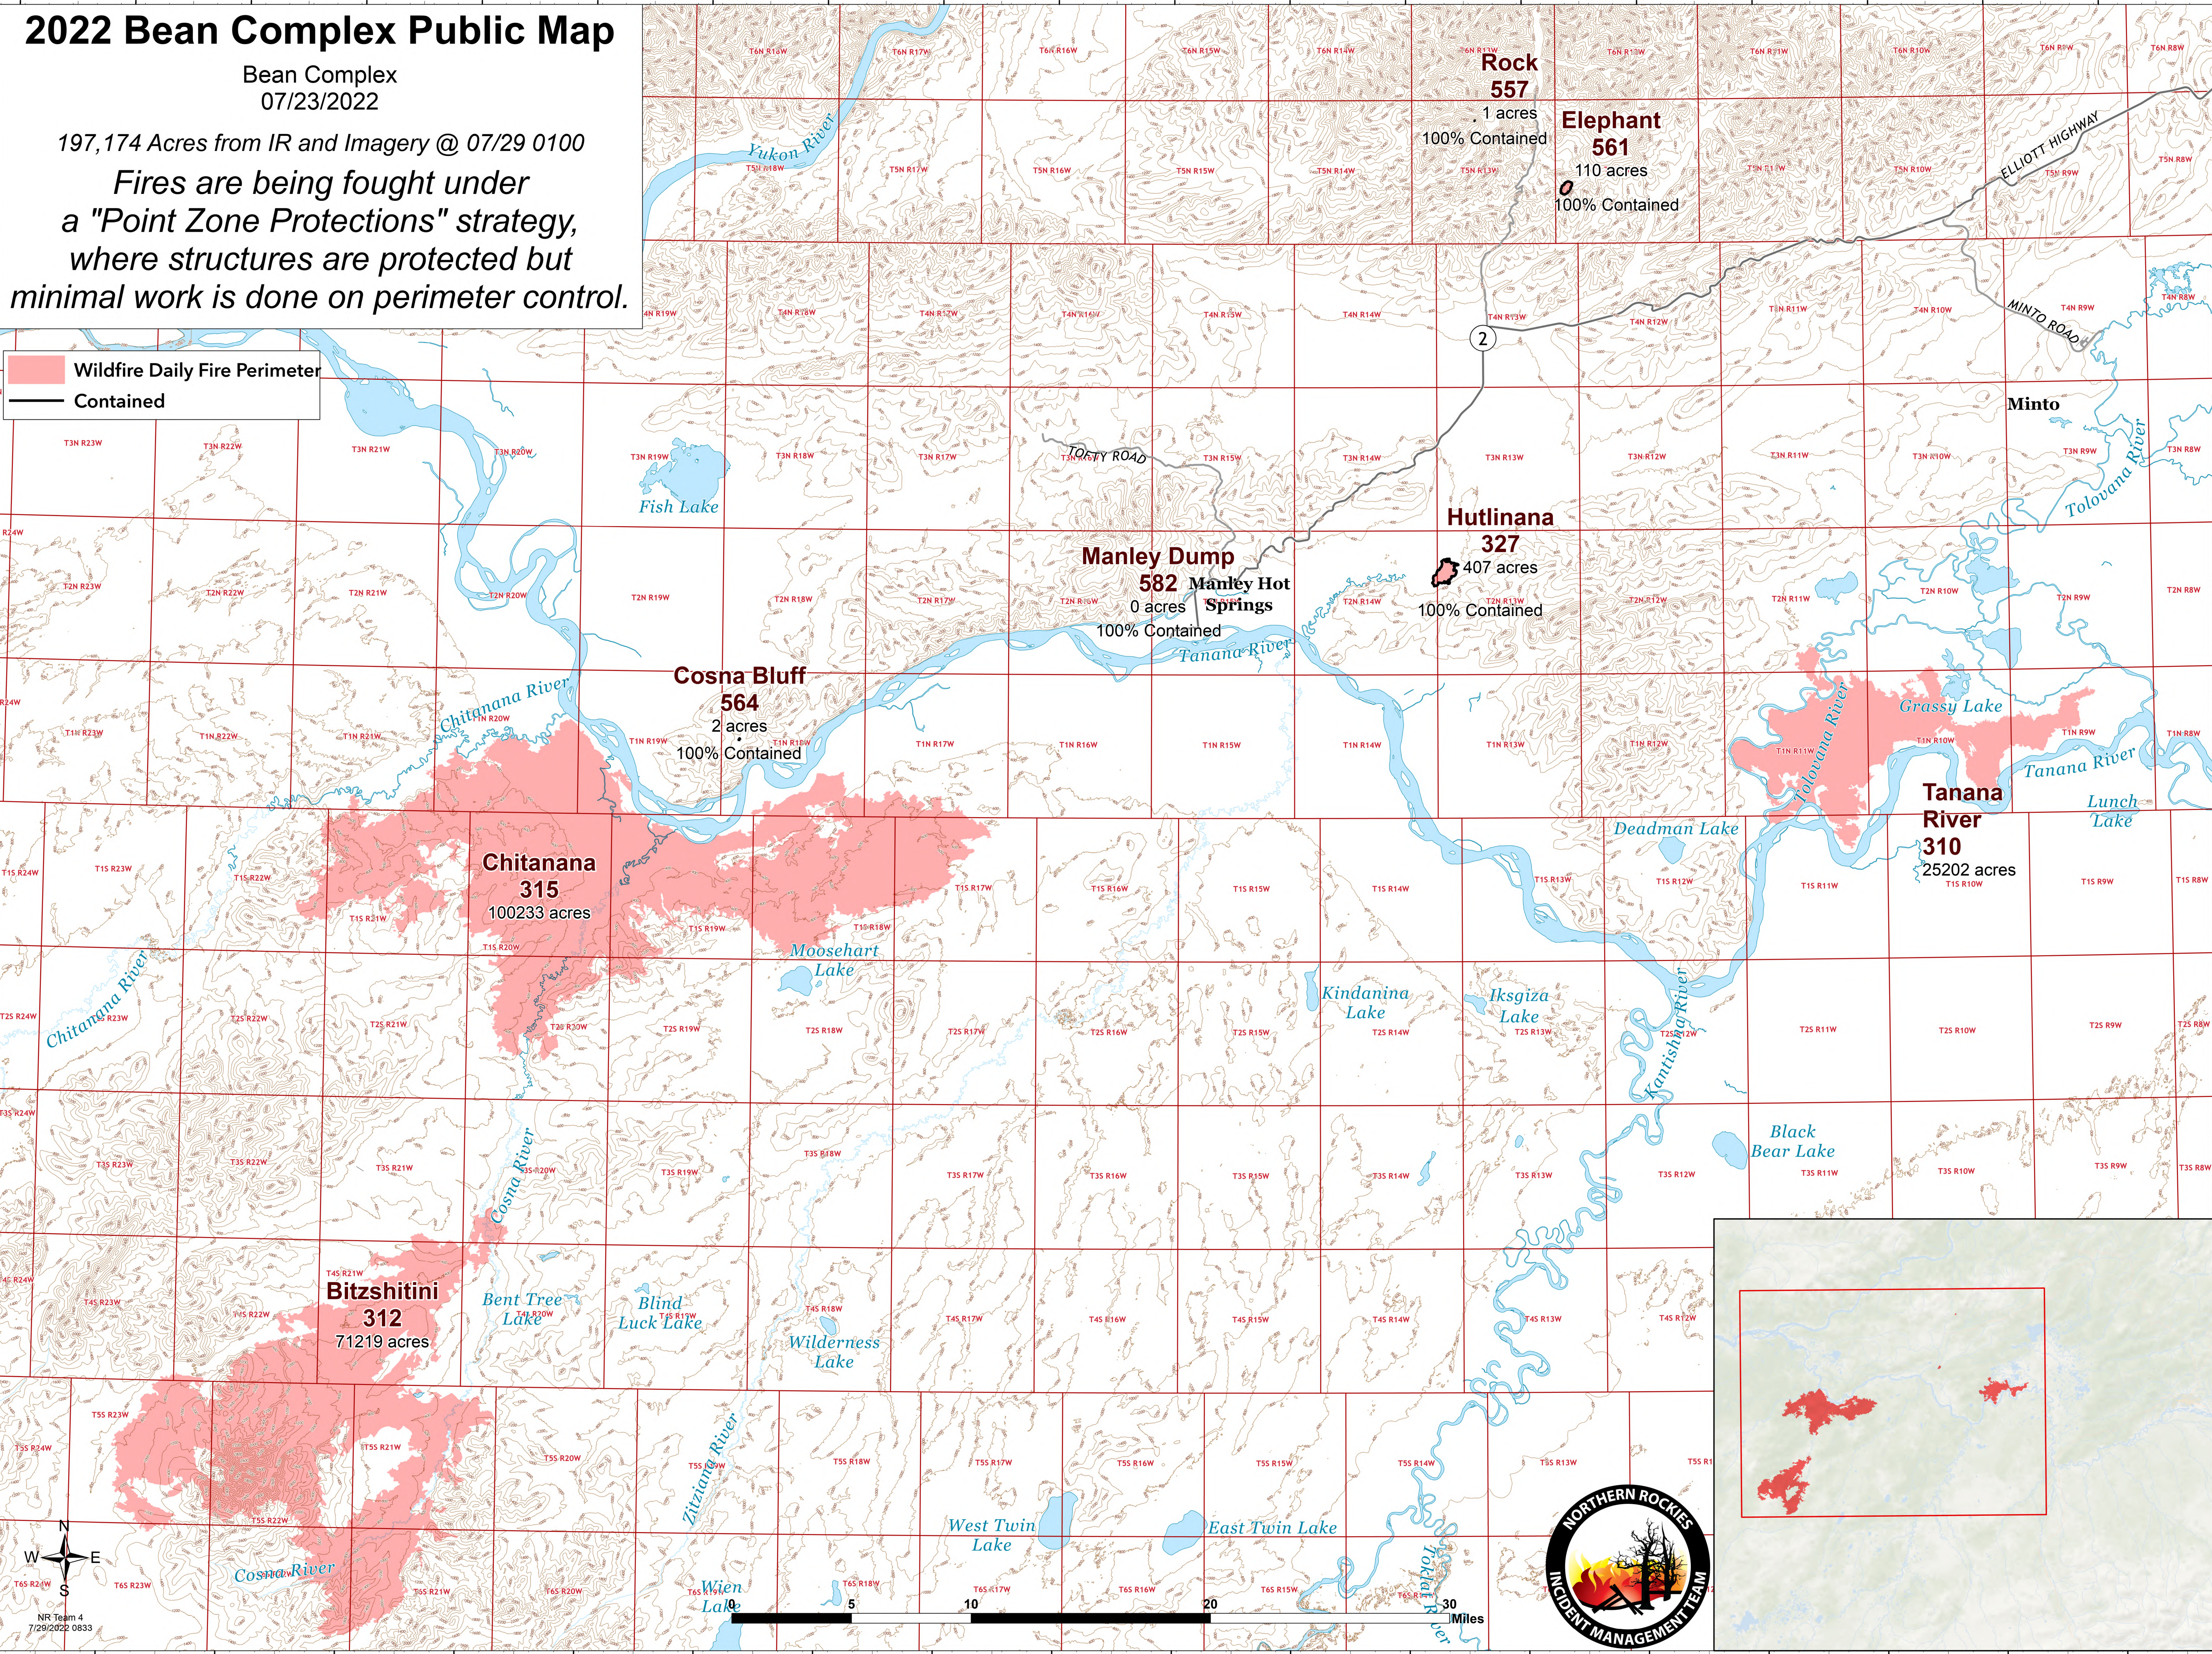

2022 Bean Complex Public Map

Bean Complex
07/23/2022

197,174 Acres from IR and Imagery @ 07/29 0100

Fires are being fought under a "Point Zone Protections" strategy, where structures are protected but minimal work is done on perimeter control.

 Wildfire Daily Fire Perimeter
 Contained

Rock 557
1 acres
100% Contained

Elephant 561
110 acres
100% Contained

Manley Dump 582
0 acres
100% Contained

Hutlinana 327
407 acres
100% Contained

Cosna Bluff 564
2 acres
100% Contained

Chitanana 315
100233 acres

Tanana River 310
25202 acres

Bitzshitini 312
71219 acres