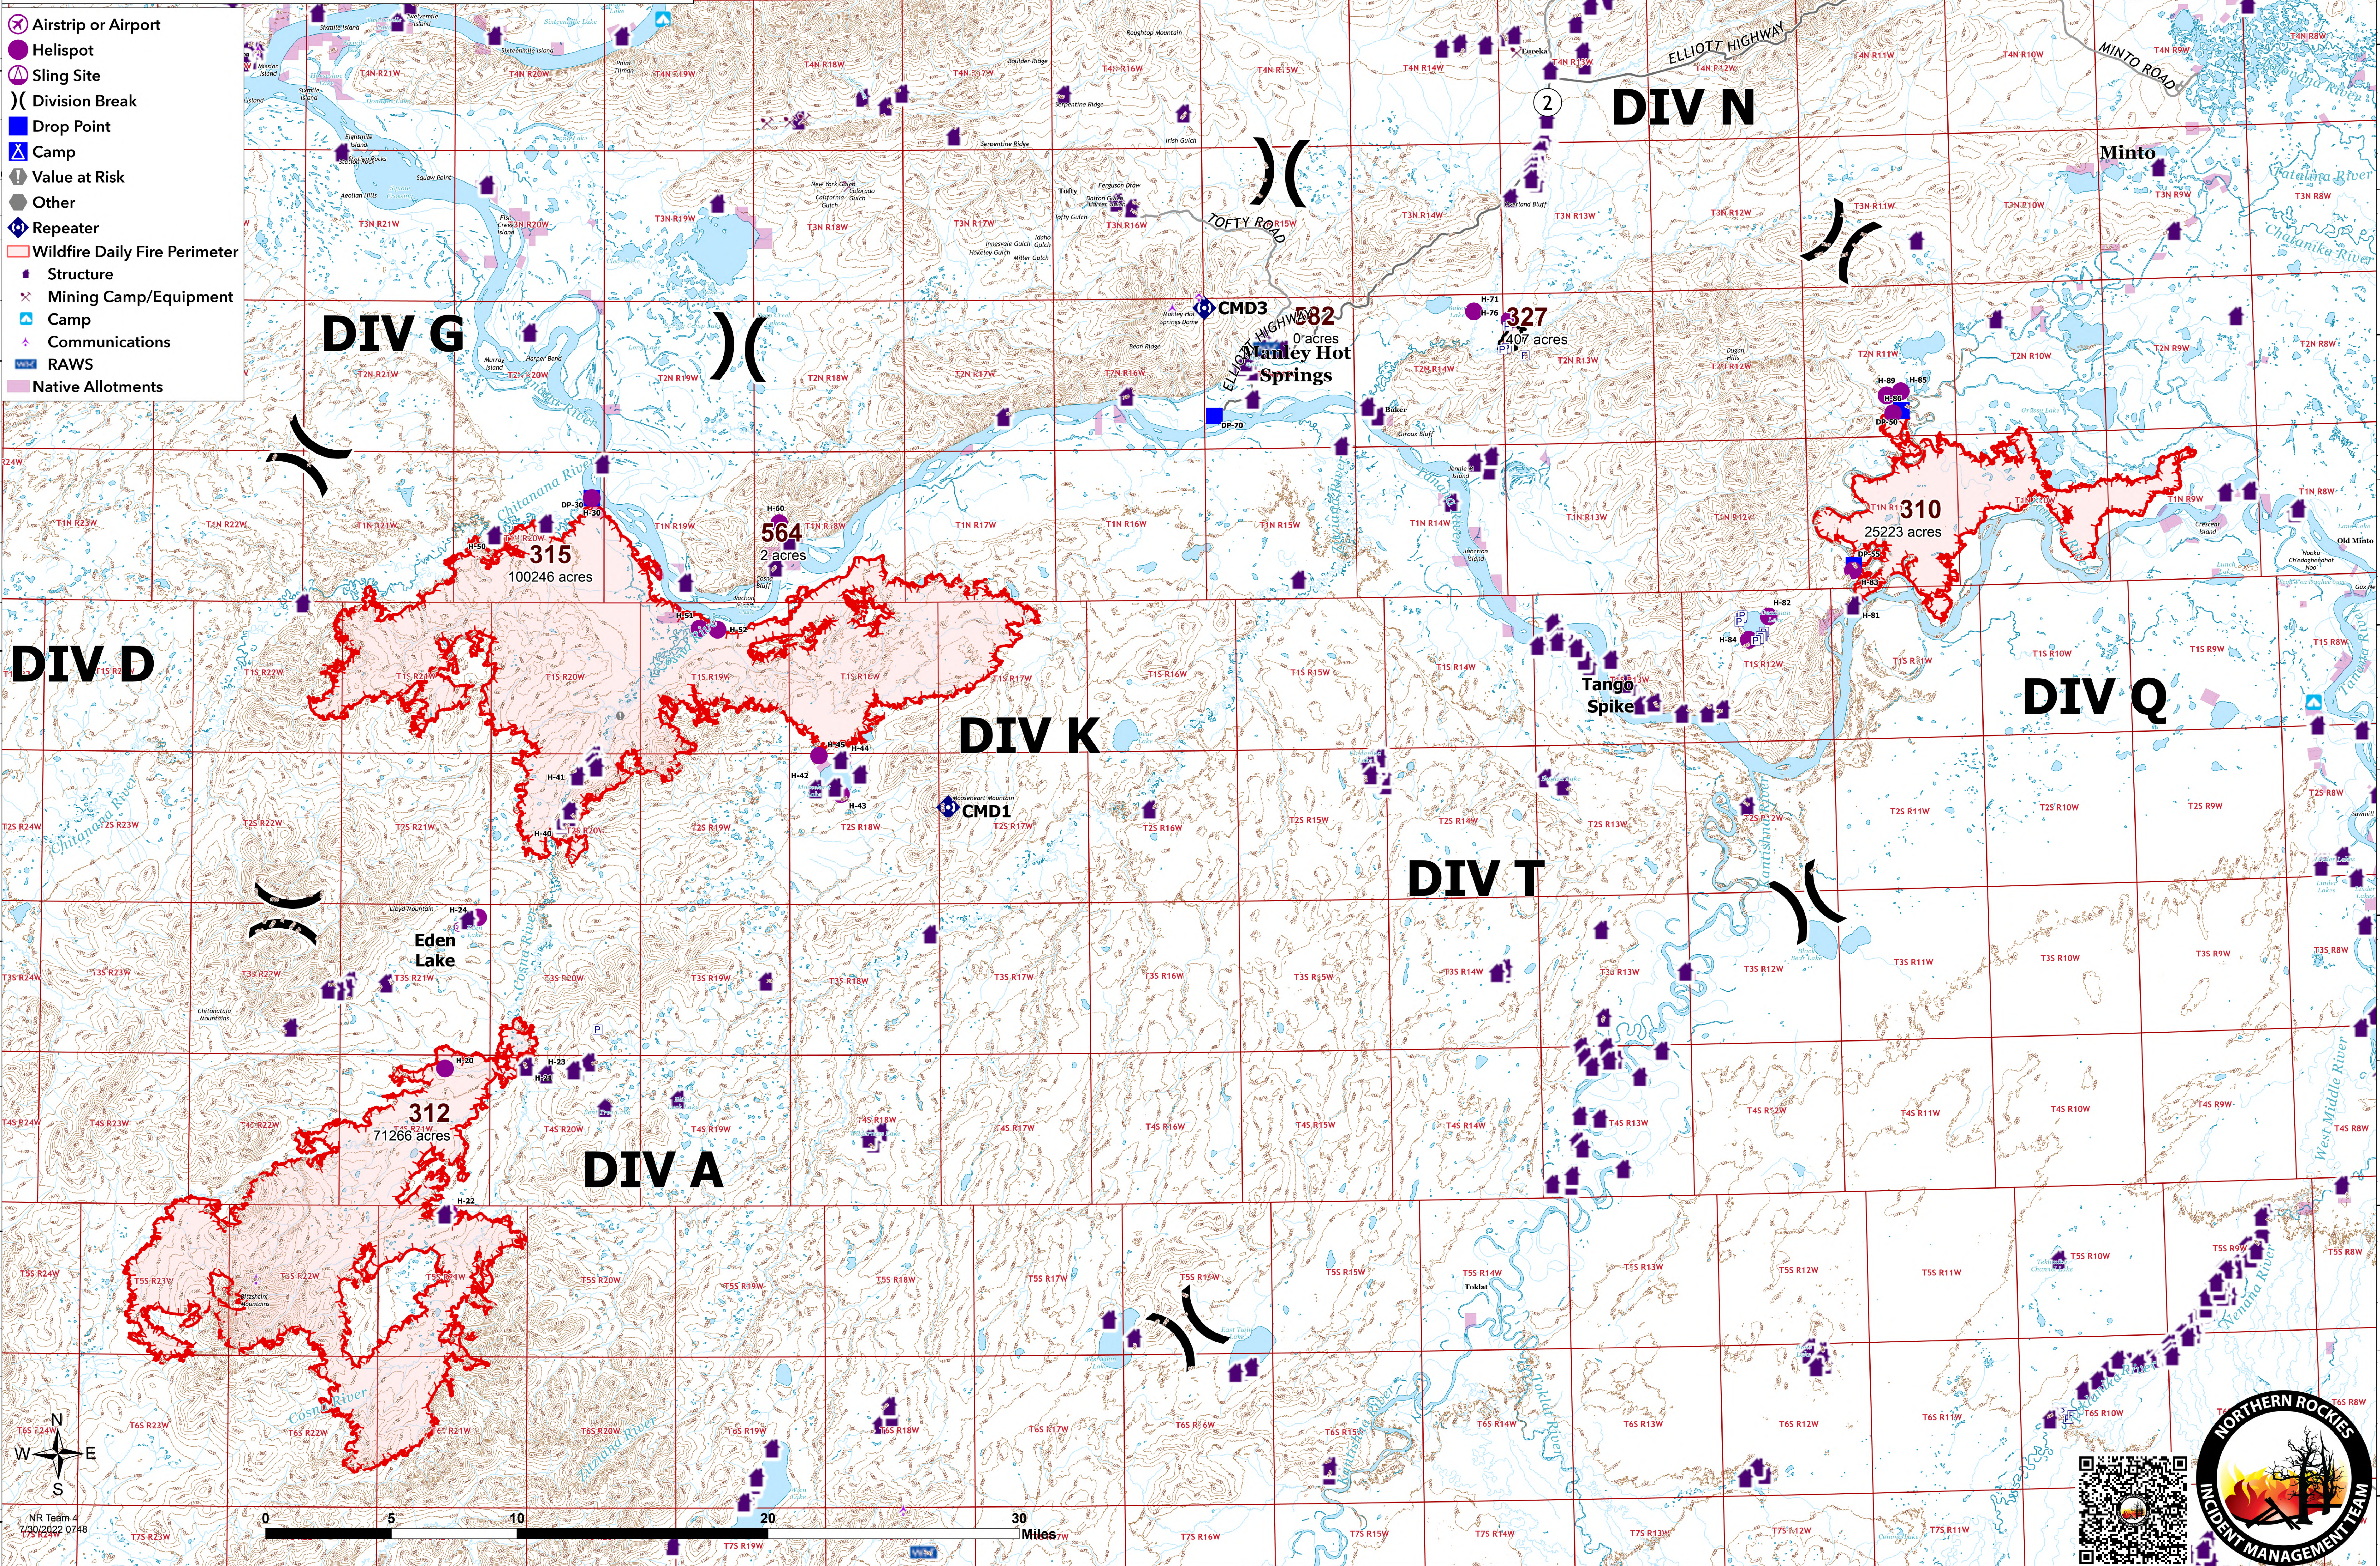

# 2022 Bean Complex Ops Map

Bean Complex  
AK-TAD-000898  
7/30/2022

197,255 Acres from Imagery @ 07/29 2200

- Airstrip or Airport
- Helispot
- Sling Site
- Division Break
- Drop Point
- Camp
- Value at Risk
- Other
- Repeater
- Wildfire Daily Fire Perimeter
- Structure
- Mining Camp/Equipment
- Camp
- Communications
- RAWS
- Native Allotments

**DIV G**

**DIV N**

**DIV D**

**DIV K**

**DIV T**

**DIV Q**

**DIV A**

NR Team 4  
7/30/2022 0748