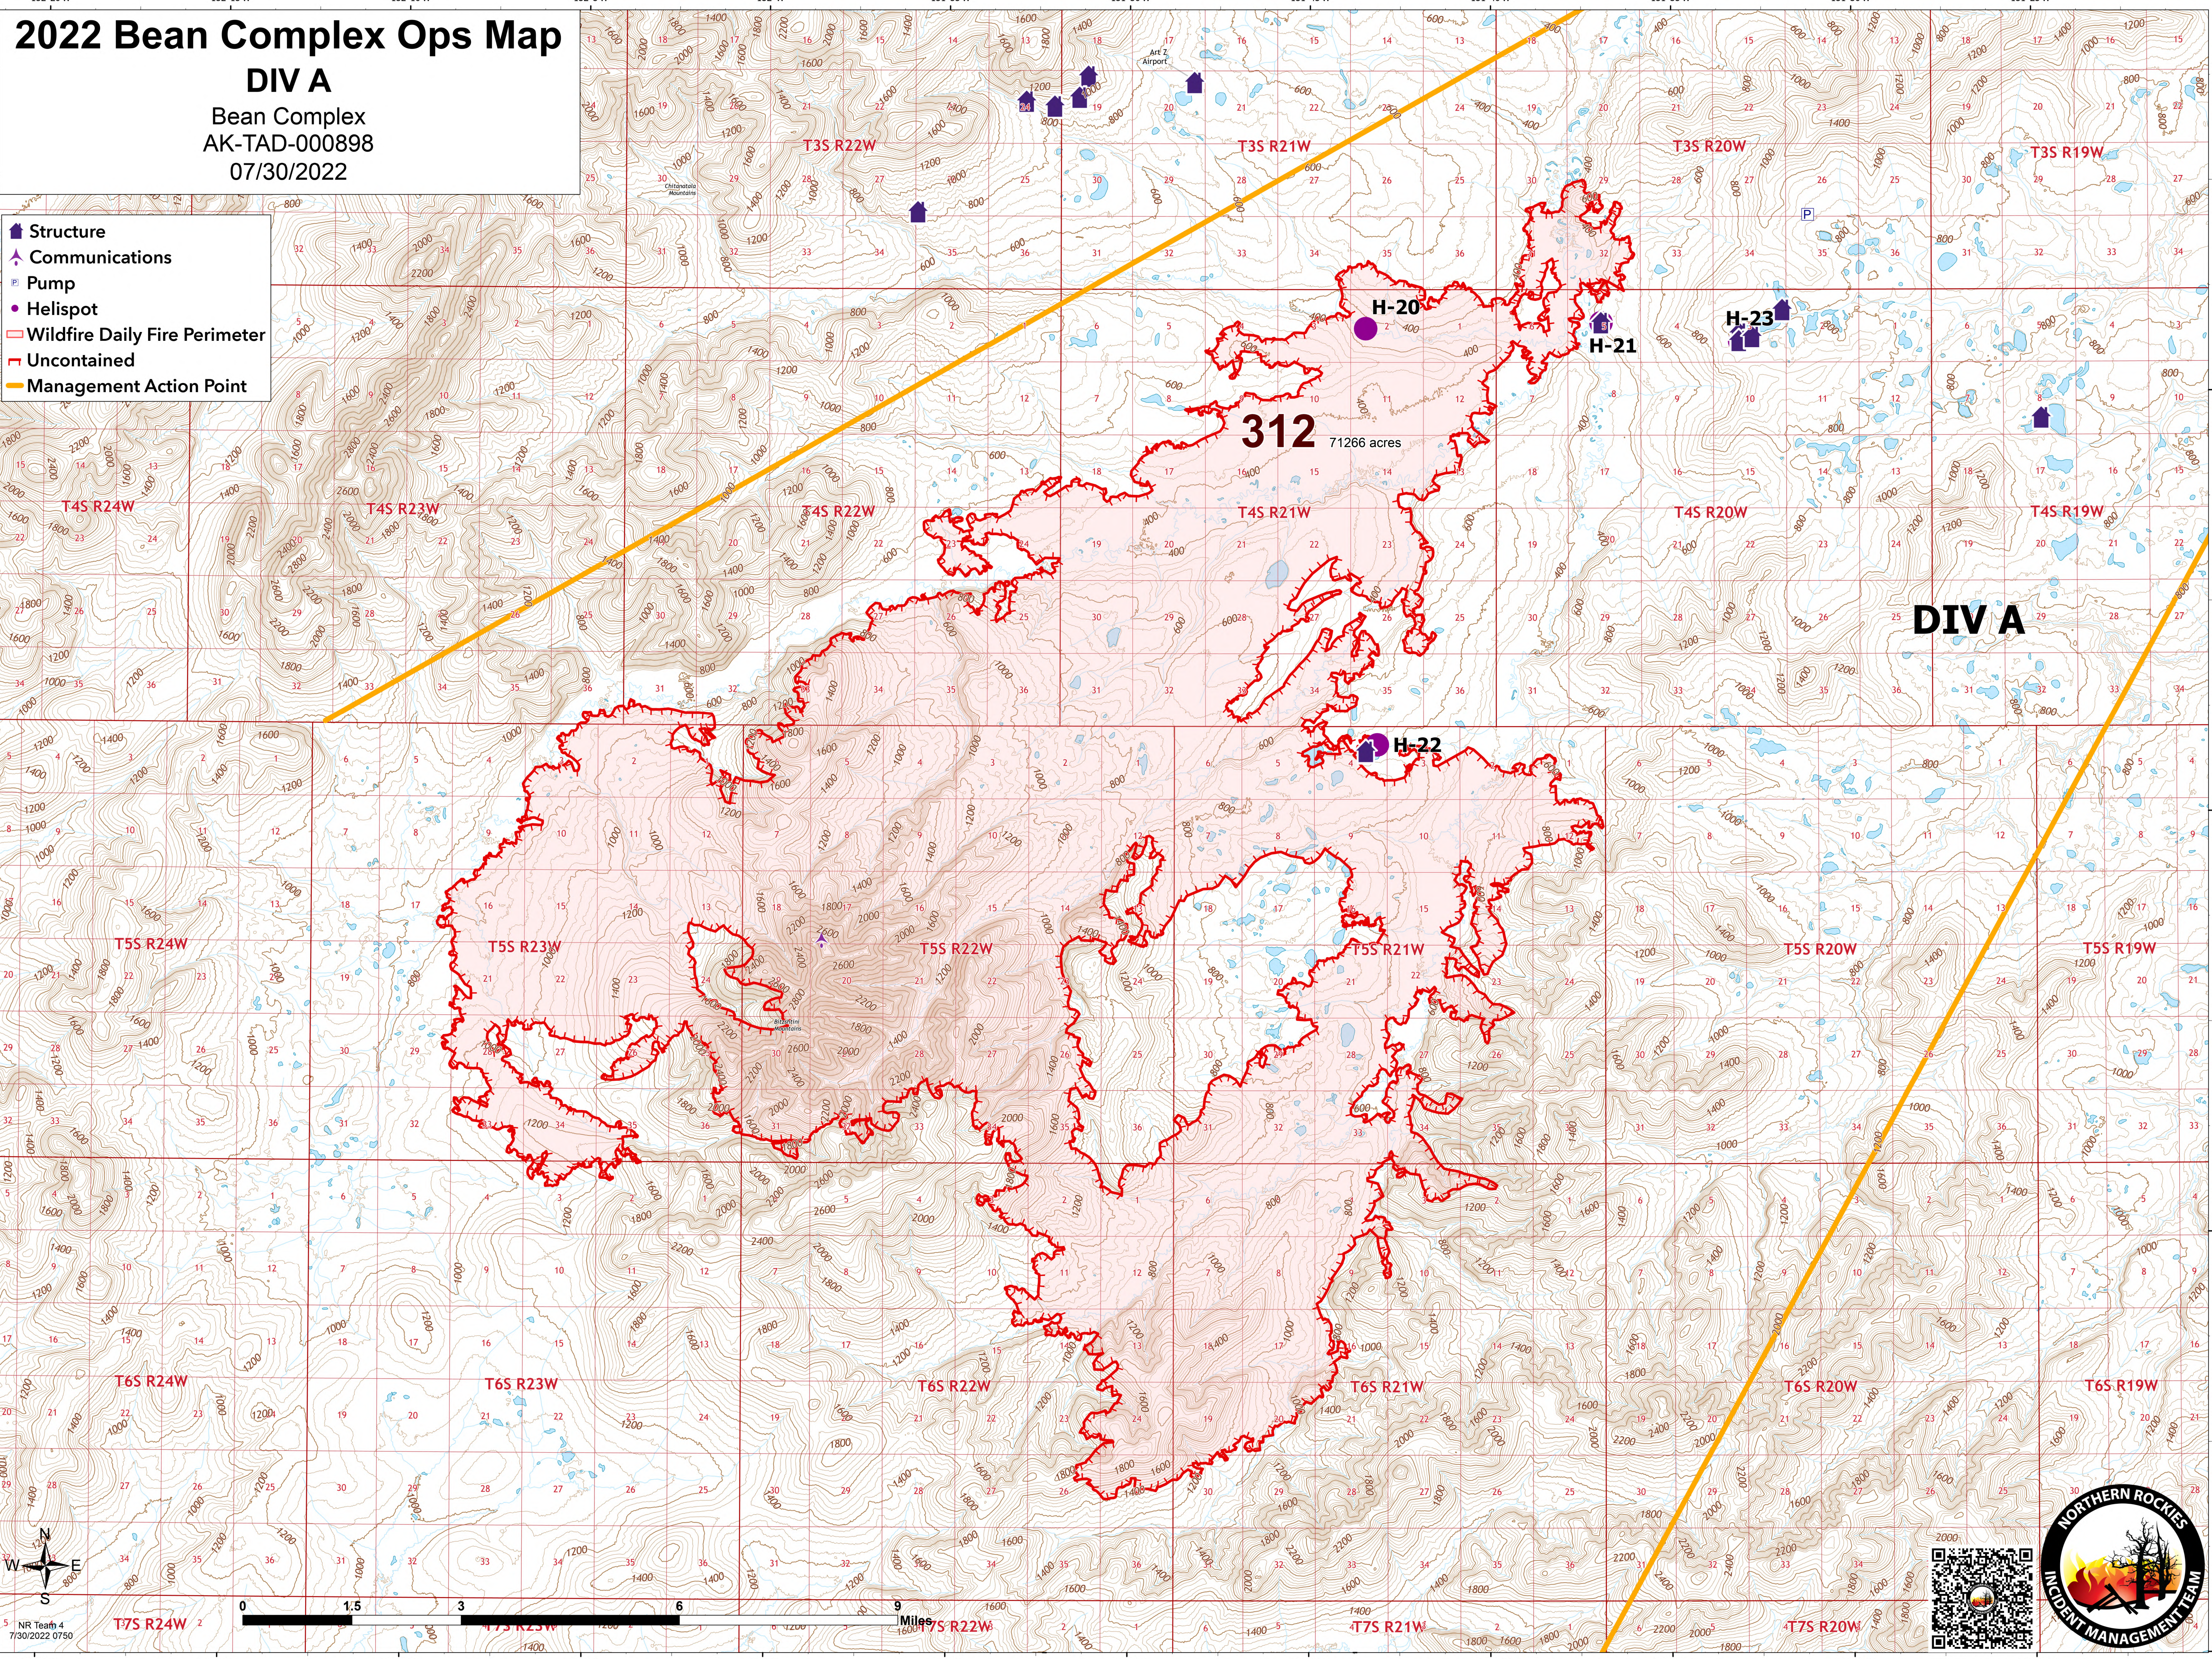

2022 Bean Complex Ops Map

DIV A

Bean Complex
AK-TAD-000898
07/30/2022

- Structure
- Communications
- Pump
- Helispot
- Wildfire Daily Fire Perimeter
- Uncontained
- Management Action Point

DIVA

312
71266 acres

H-20

H-21

H-23

H-22