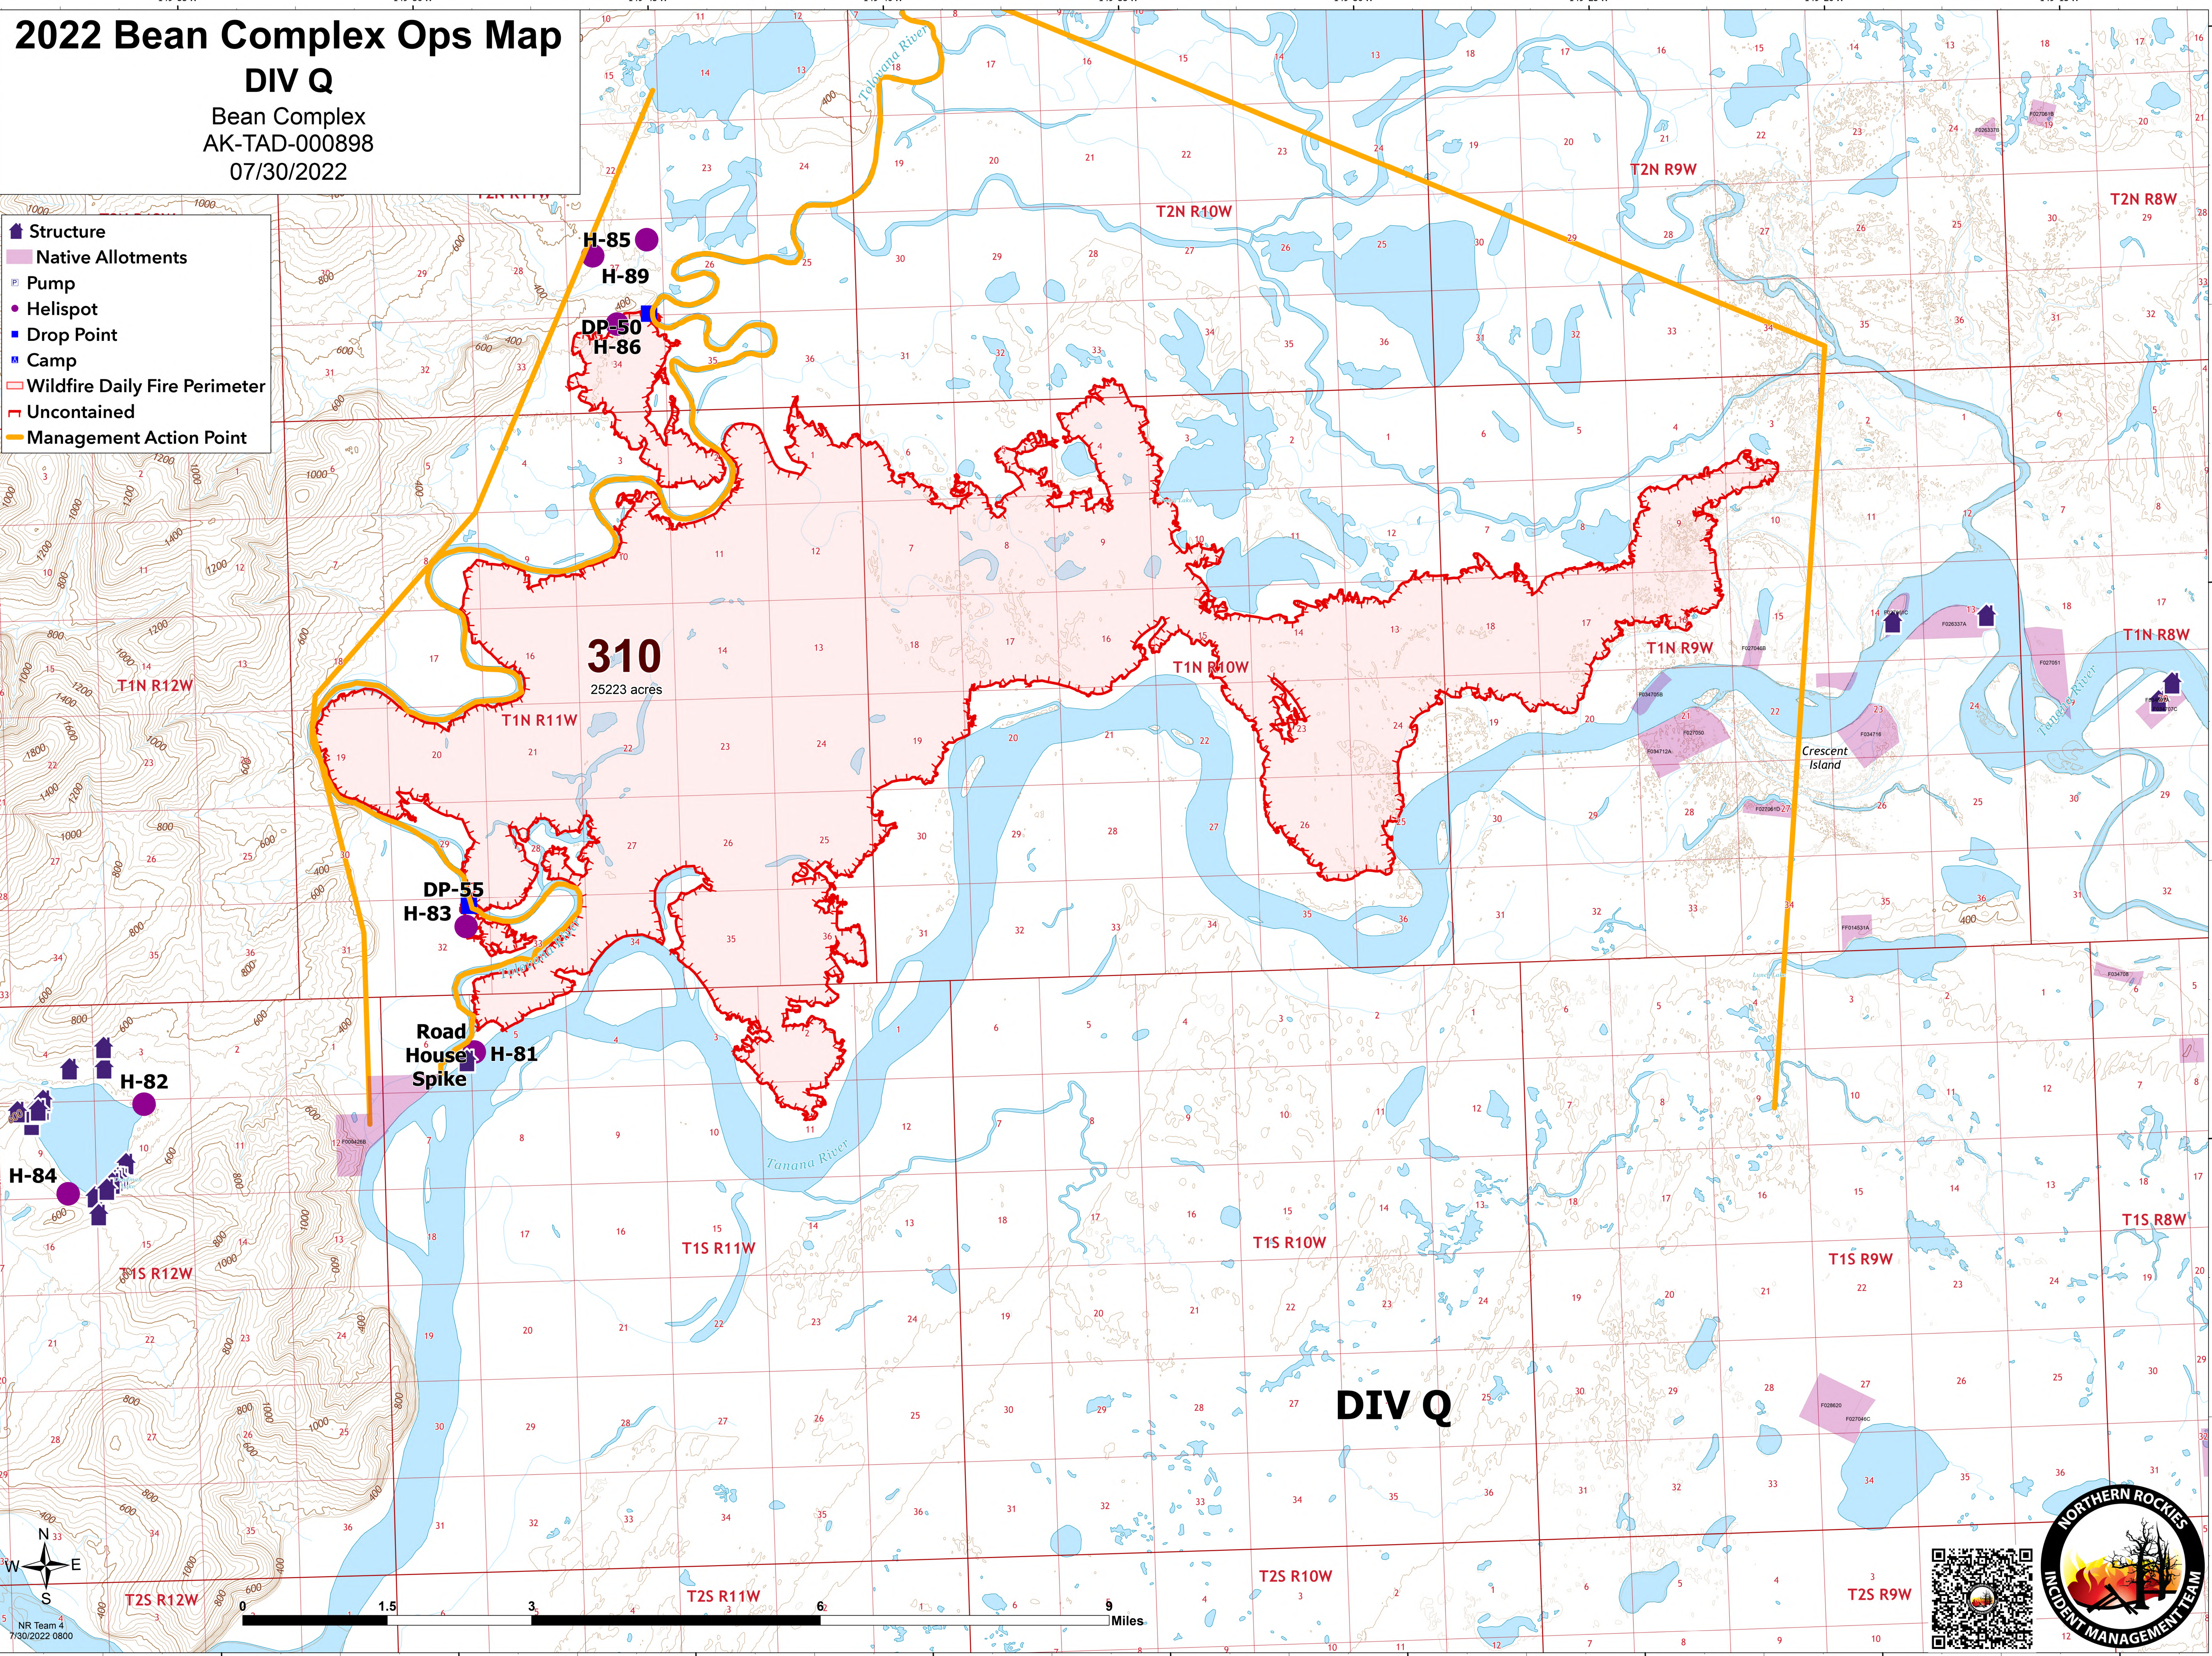

2022 Bean Complex Ops Map

DIV Q

Bean Complex
AK-TAD-000898
07/30/2022

- Structure
- Native Allotments
- Pump
- Helispot
- Drop Point
- Camp
- Wildfire Daily Fire Perimeter
- Uncontained
- Management Action Point

310
25223 acres

DIV Q

NR Team 4
7/30/2022 0800