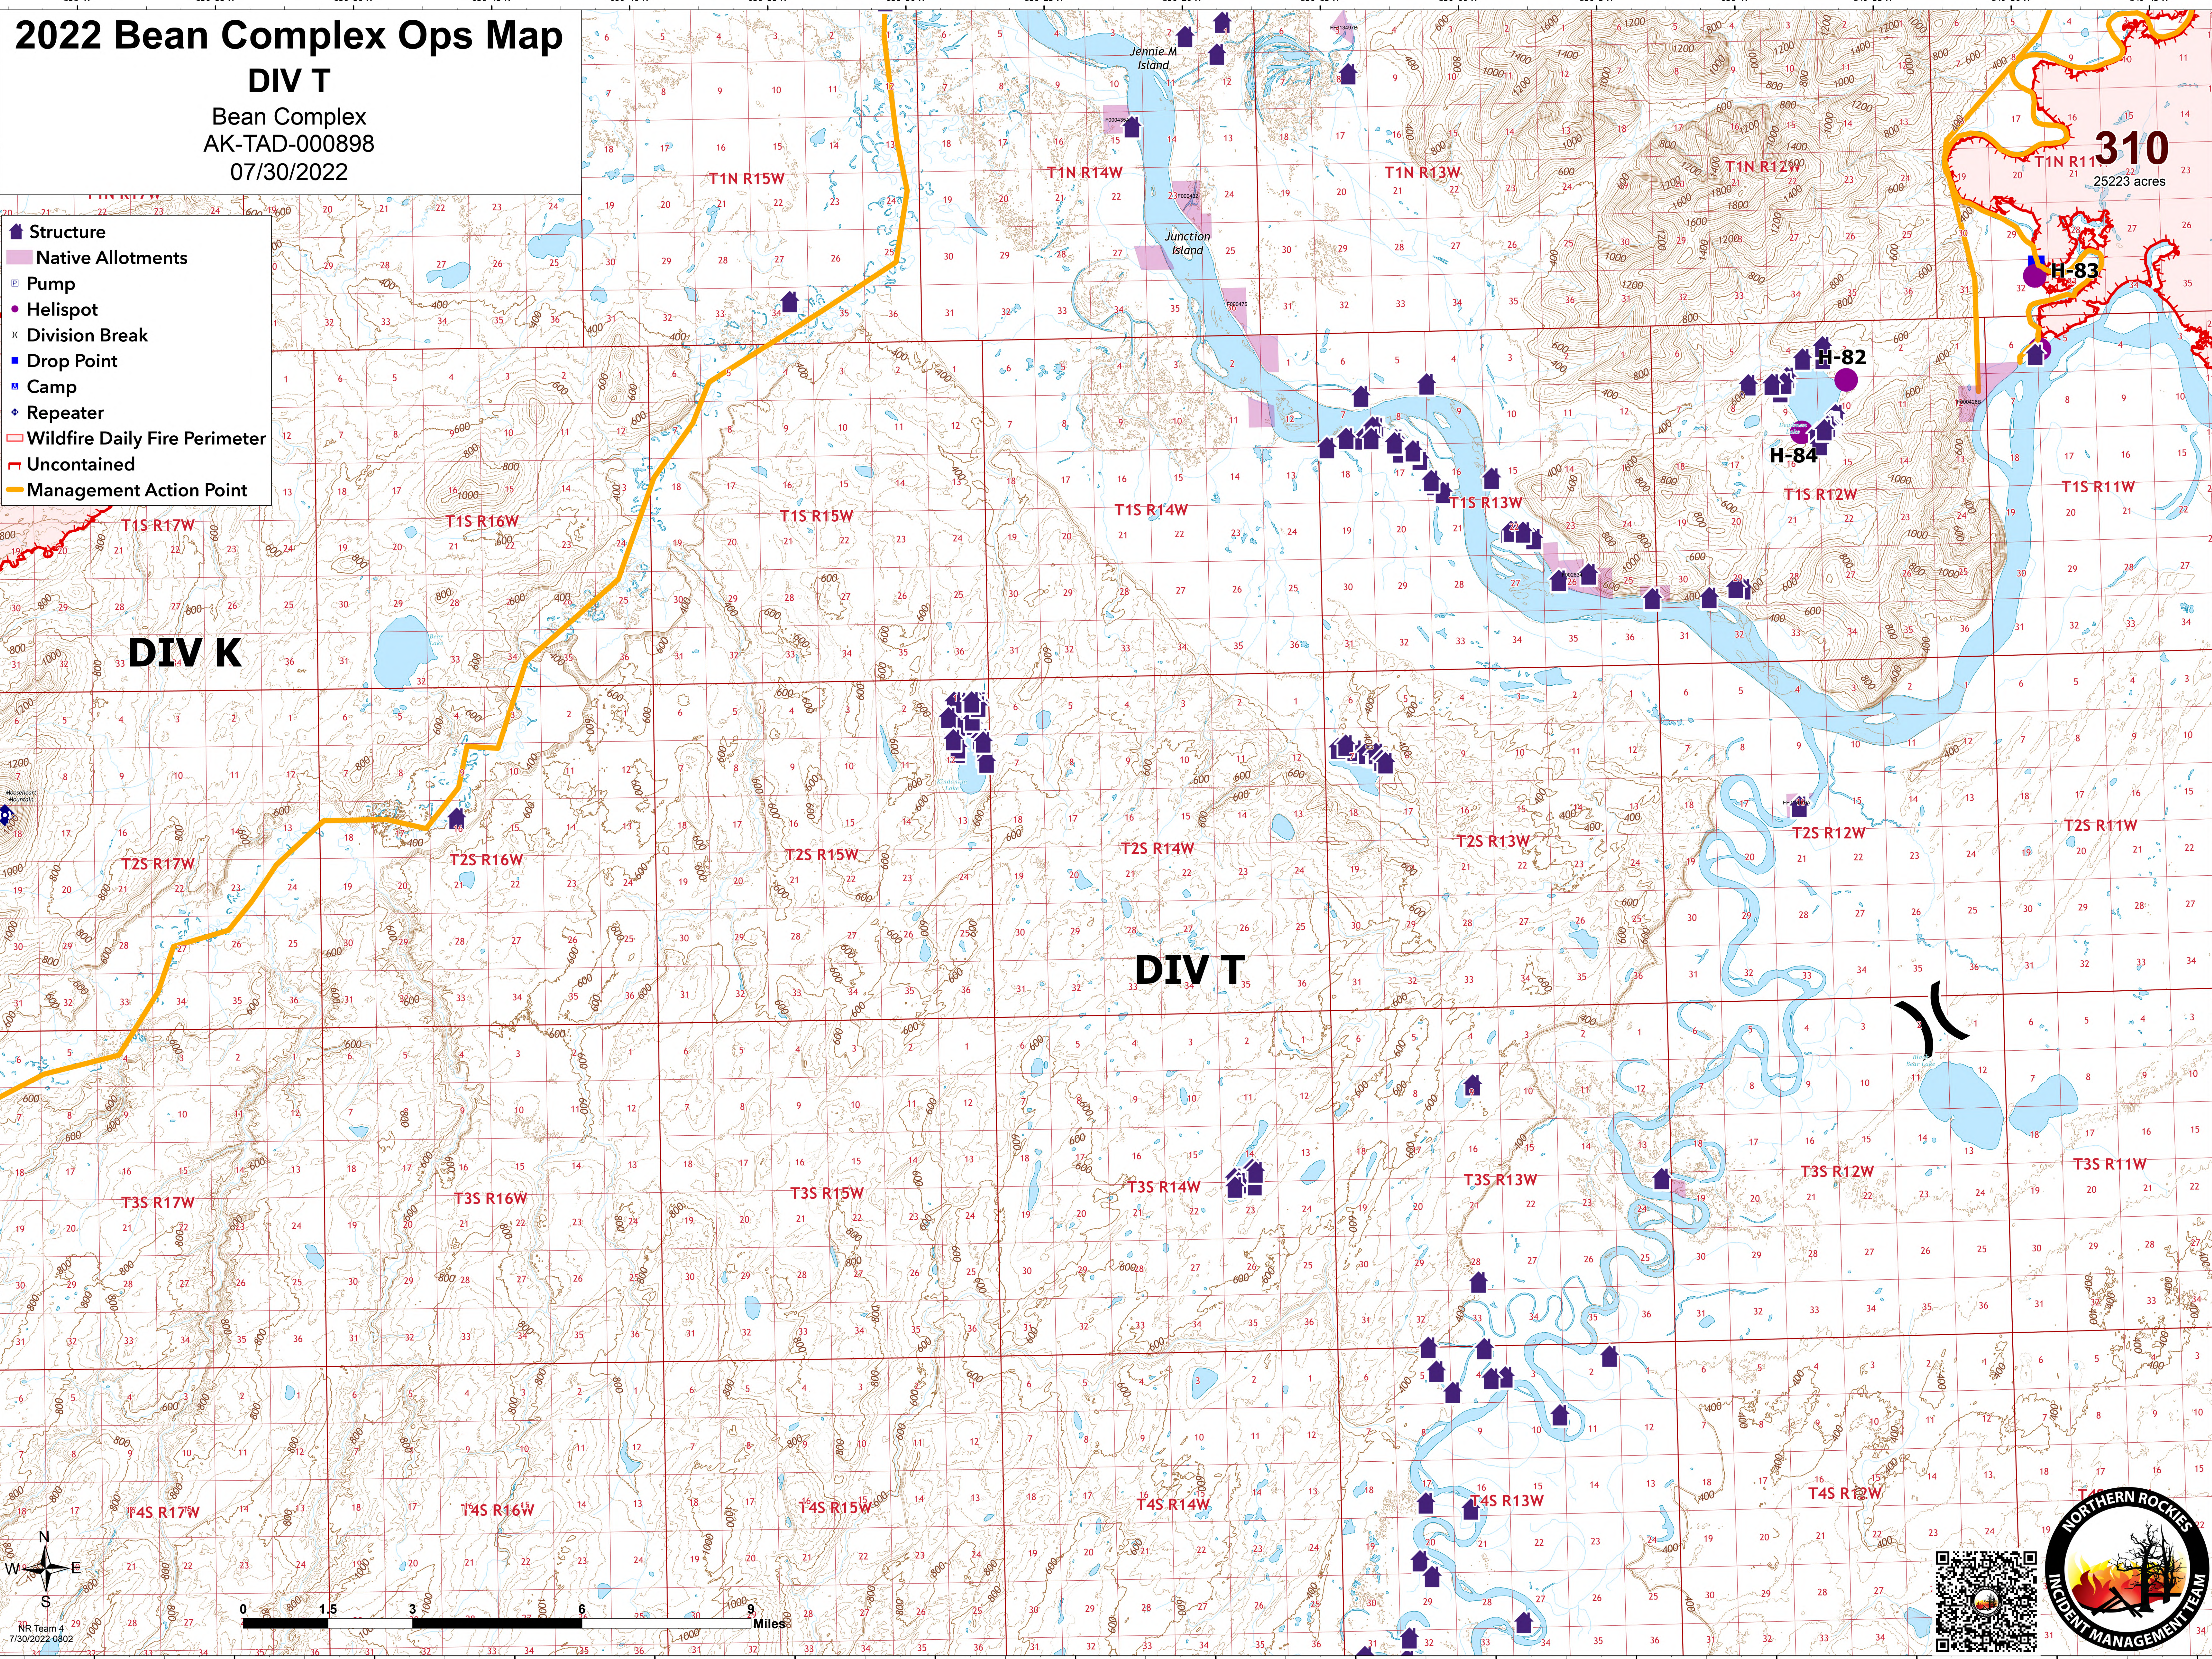

# 2022 Bean Complex Ops Map

## DIV T

Bean Complex  
AK-TAD-000898  
07/30/2022

- Structure
- Native Allotments
- Pump
- Helispot
- Division Break
- Drop Point
- Camp
- Repeater
- Wildfire Daily Fire Perimeter
- Uncontained
- Management Action Point

310  
25223 acres

H-83

H-82

H-84

DIV K

DIV T

NR Team 4  
7/30/2022 0802