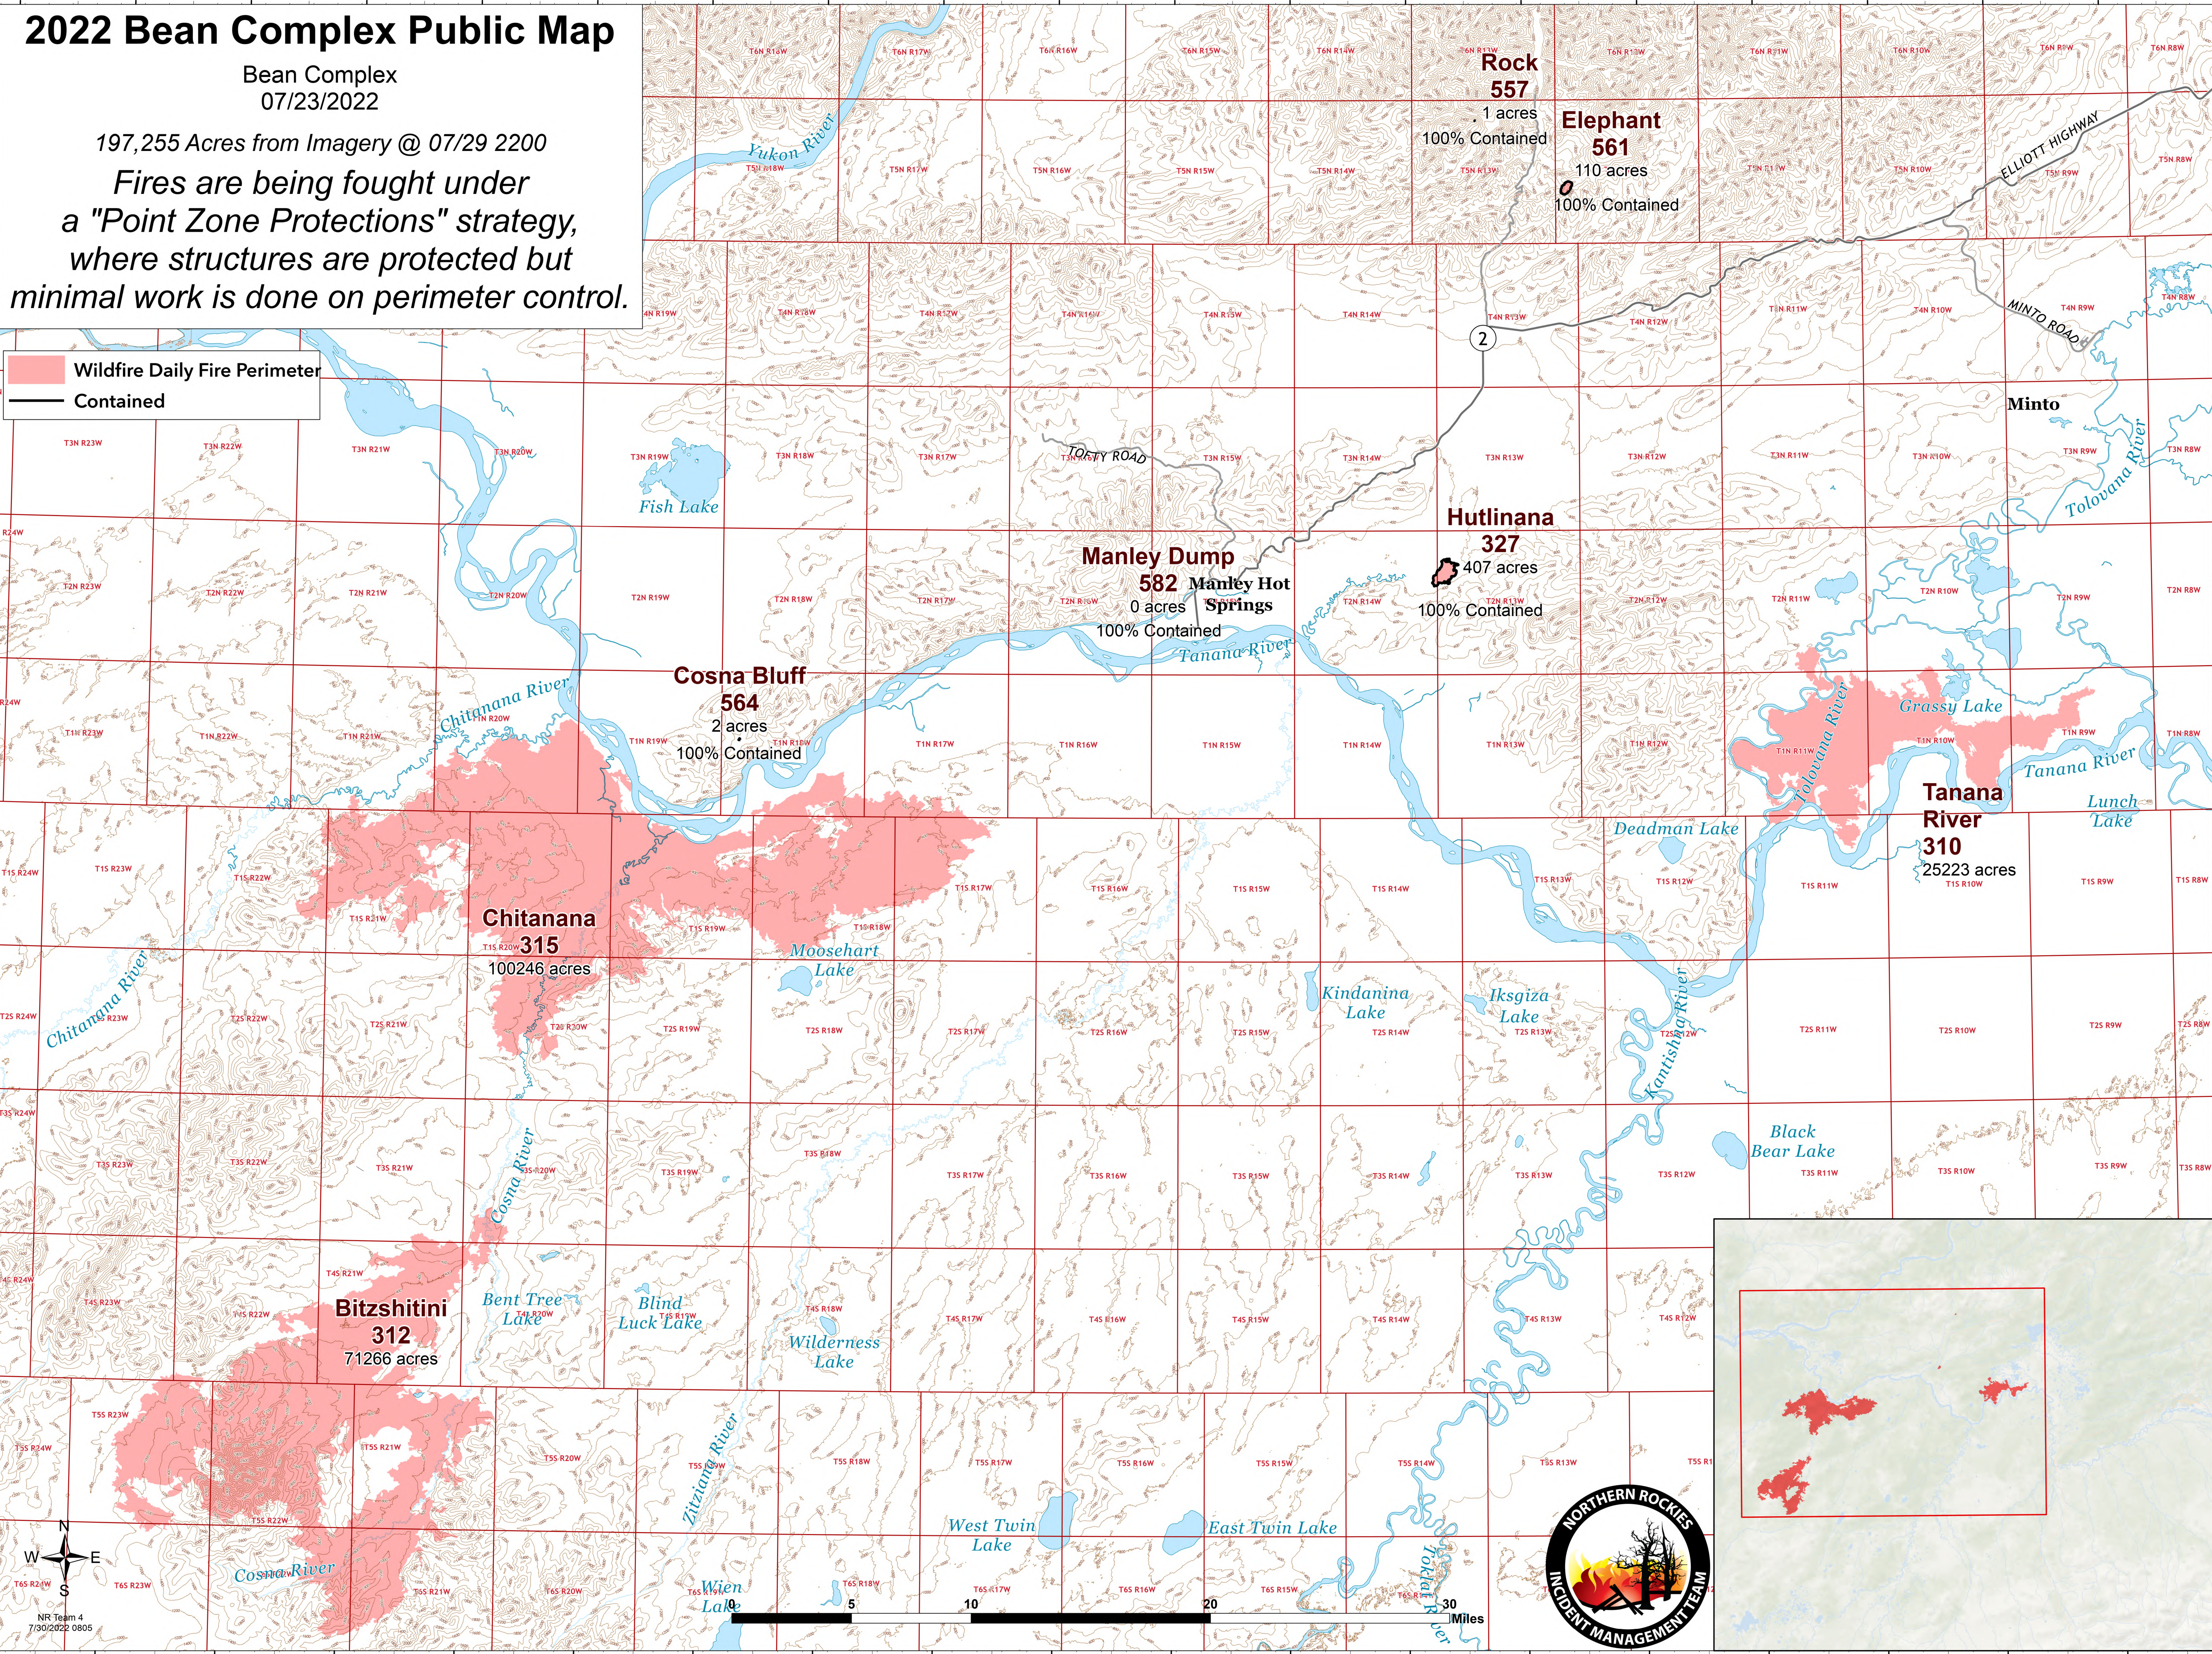

2022 Bean Complex Public Map

Bean Complex
07/23/2022

197,255 Acres from Imagery @ 07/29 2200

Fires are being fought under a "Point Zone Protections" strategy, where structures are protected but minimal work is done on perimeter control.

 Wildfire Daily Fire Perimeter
 Contained

NR Team 4
7/30/2022 0805