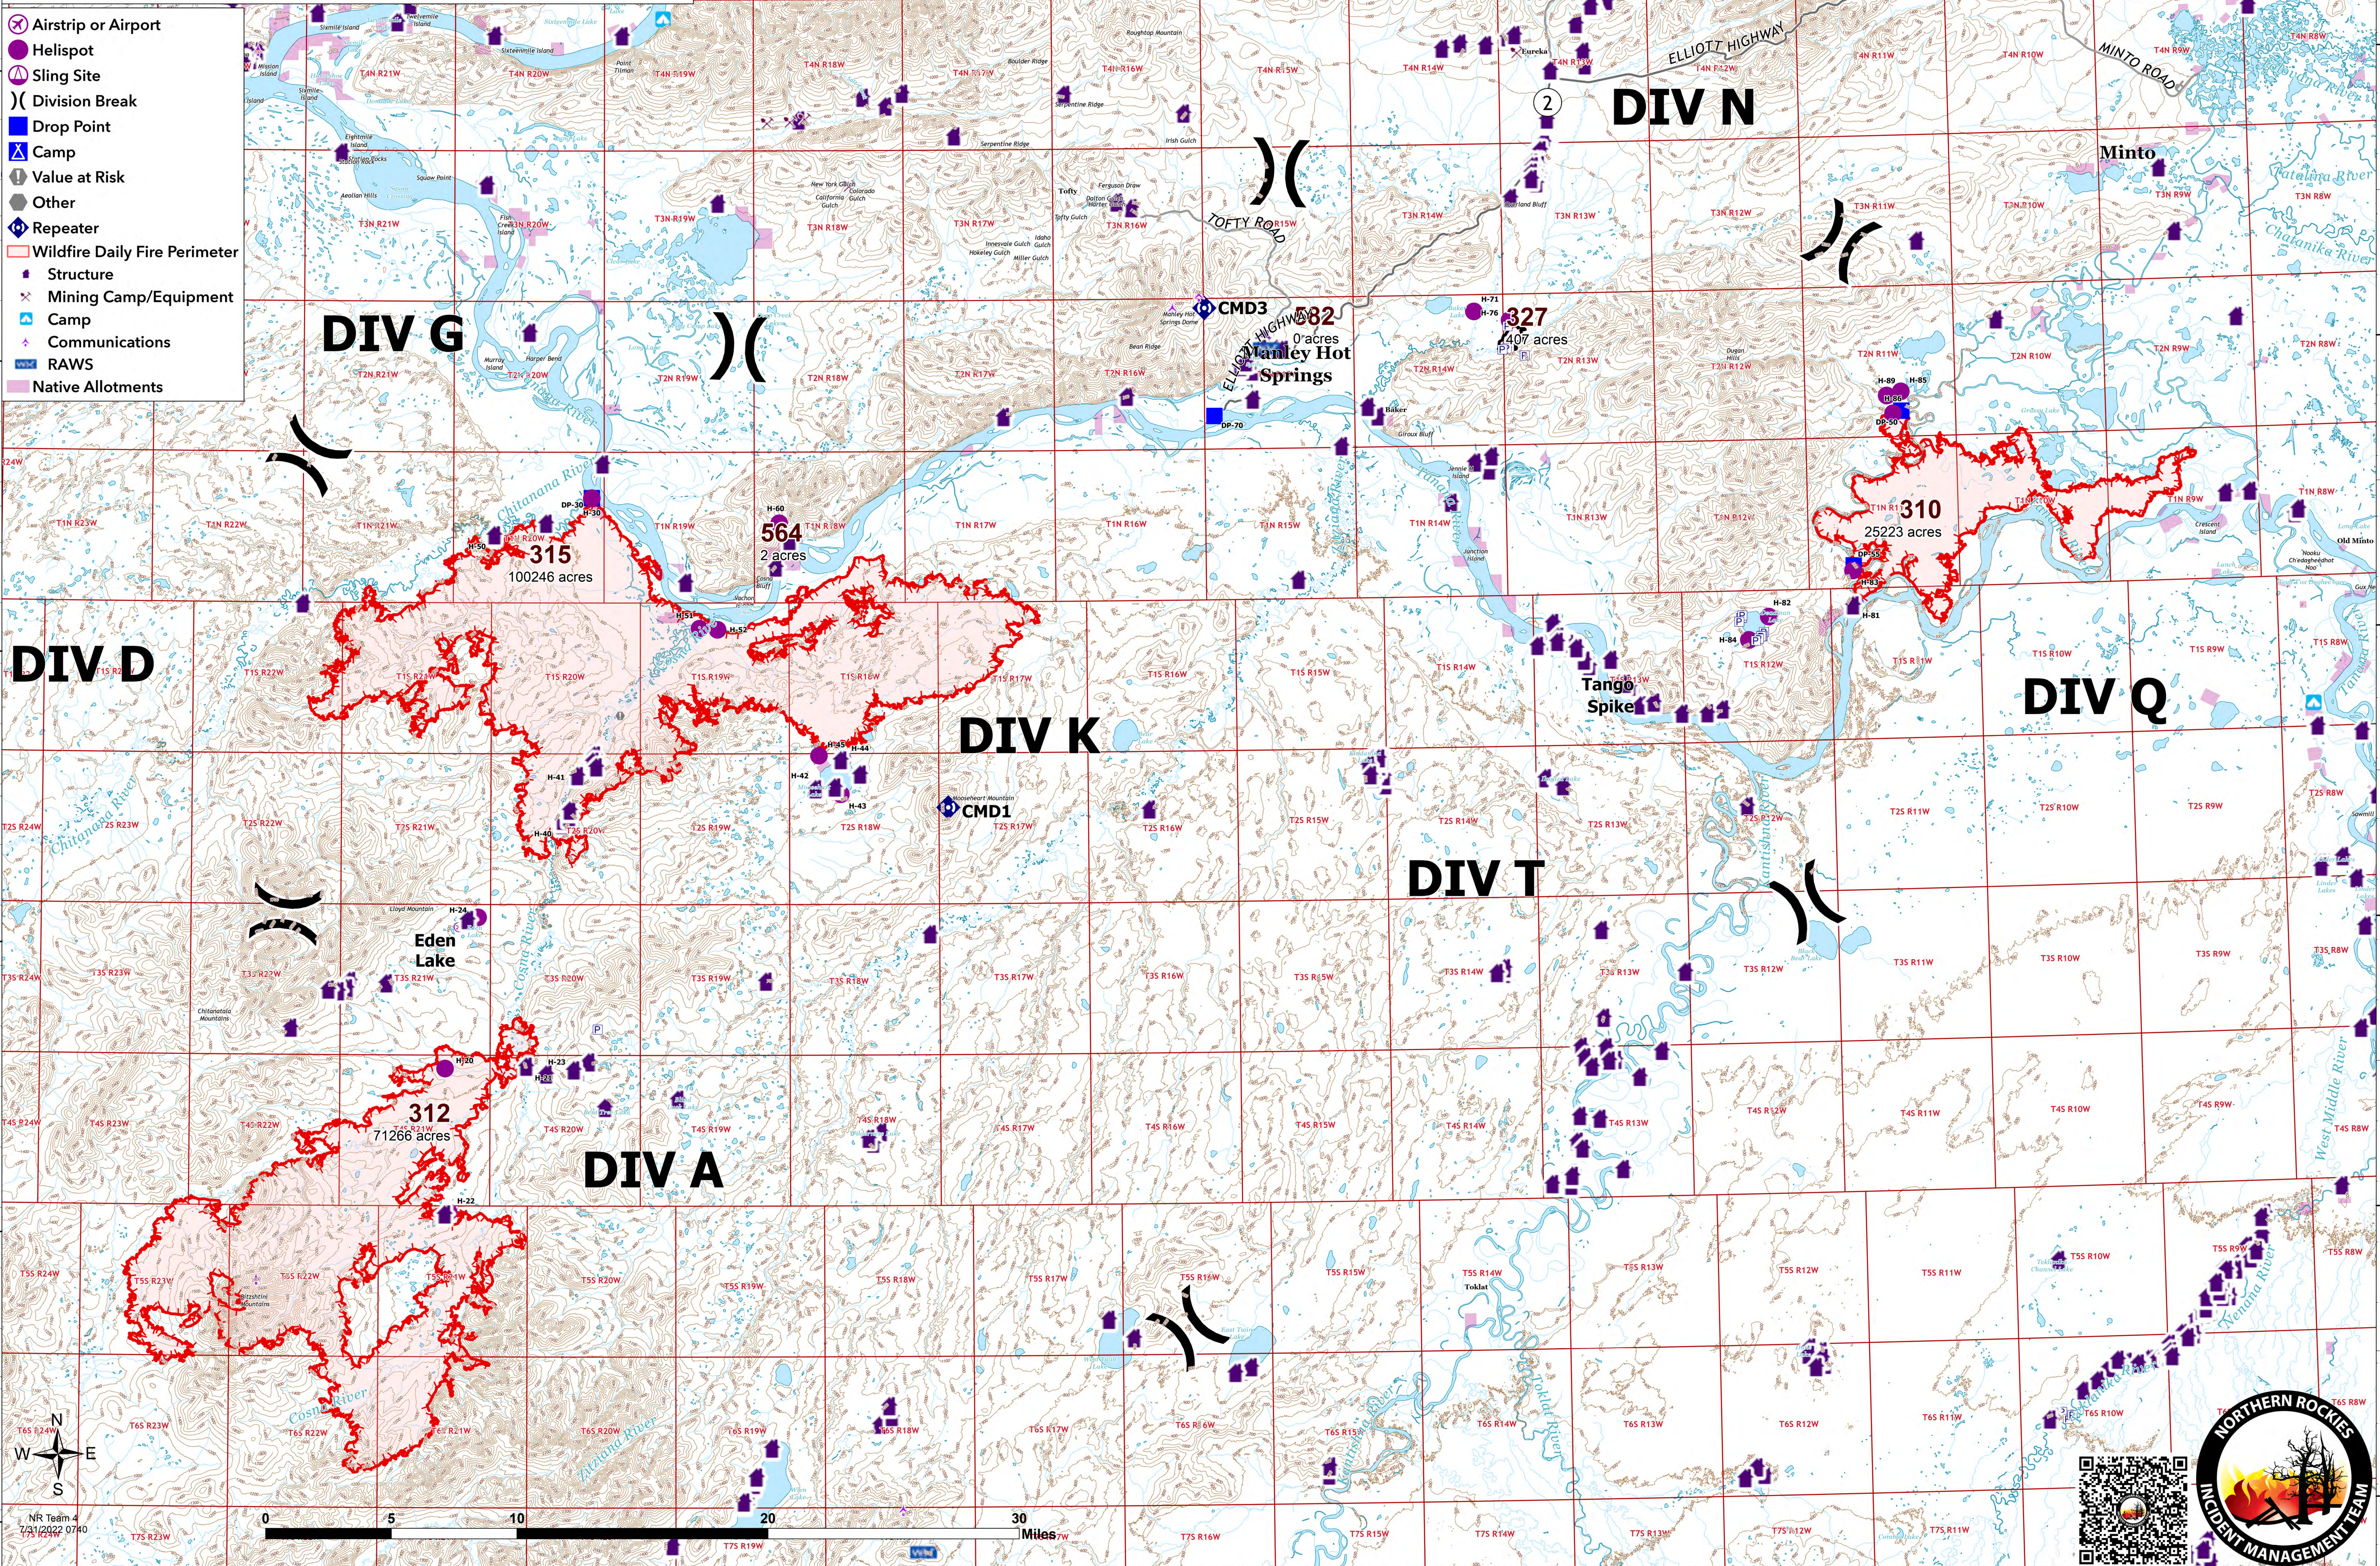

2022 Bean Complex Ops Map

Bean Complex
AK-TAD-000898
7/31/2022

197,255 Acres from Imagery @ 07/29 2200

- Airstrip or Airport
- Helispot
- Sling Site
- Division Break
- Drop Point
- Camp
- Value at Risk
- Other
- Repeater
- Wildfire Daily Fire Perimeter
- Structure
- Mining Camp/Equipment
- Camp
- Communications
- RAWS
- Native Allotments

DIV G

DIV N

DIV D

DIV K

DIV T

DIV Q

DIV A

NR Team 4
7/31/2022 0740

0 5 10 20 30 Miles