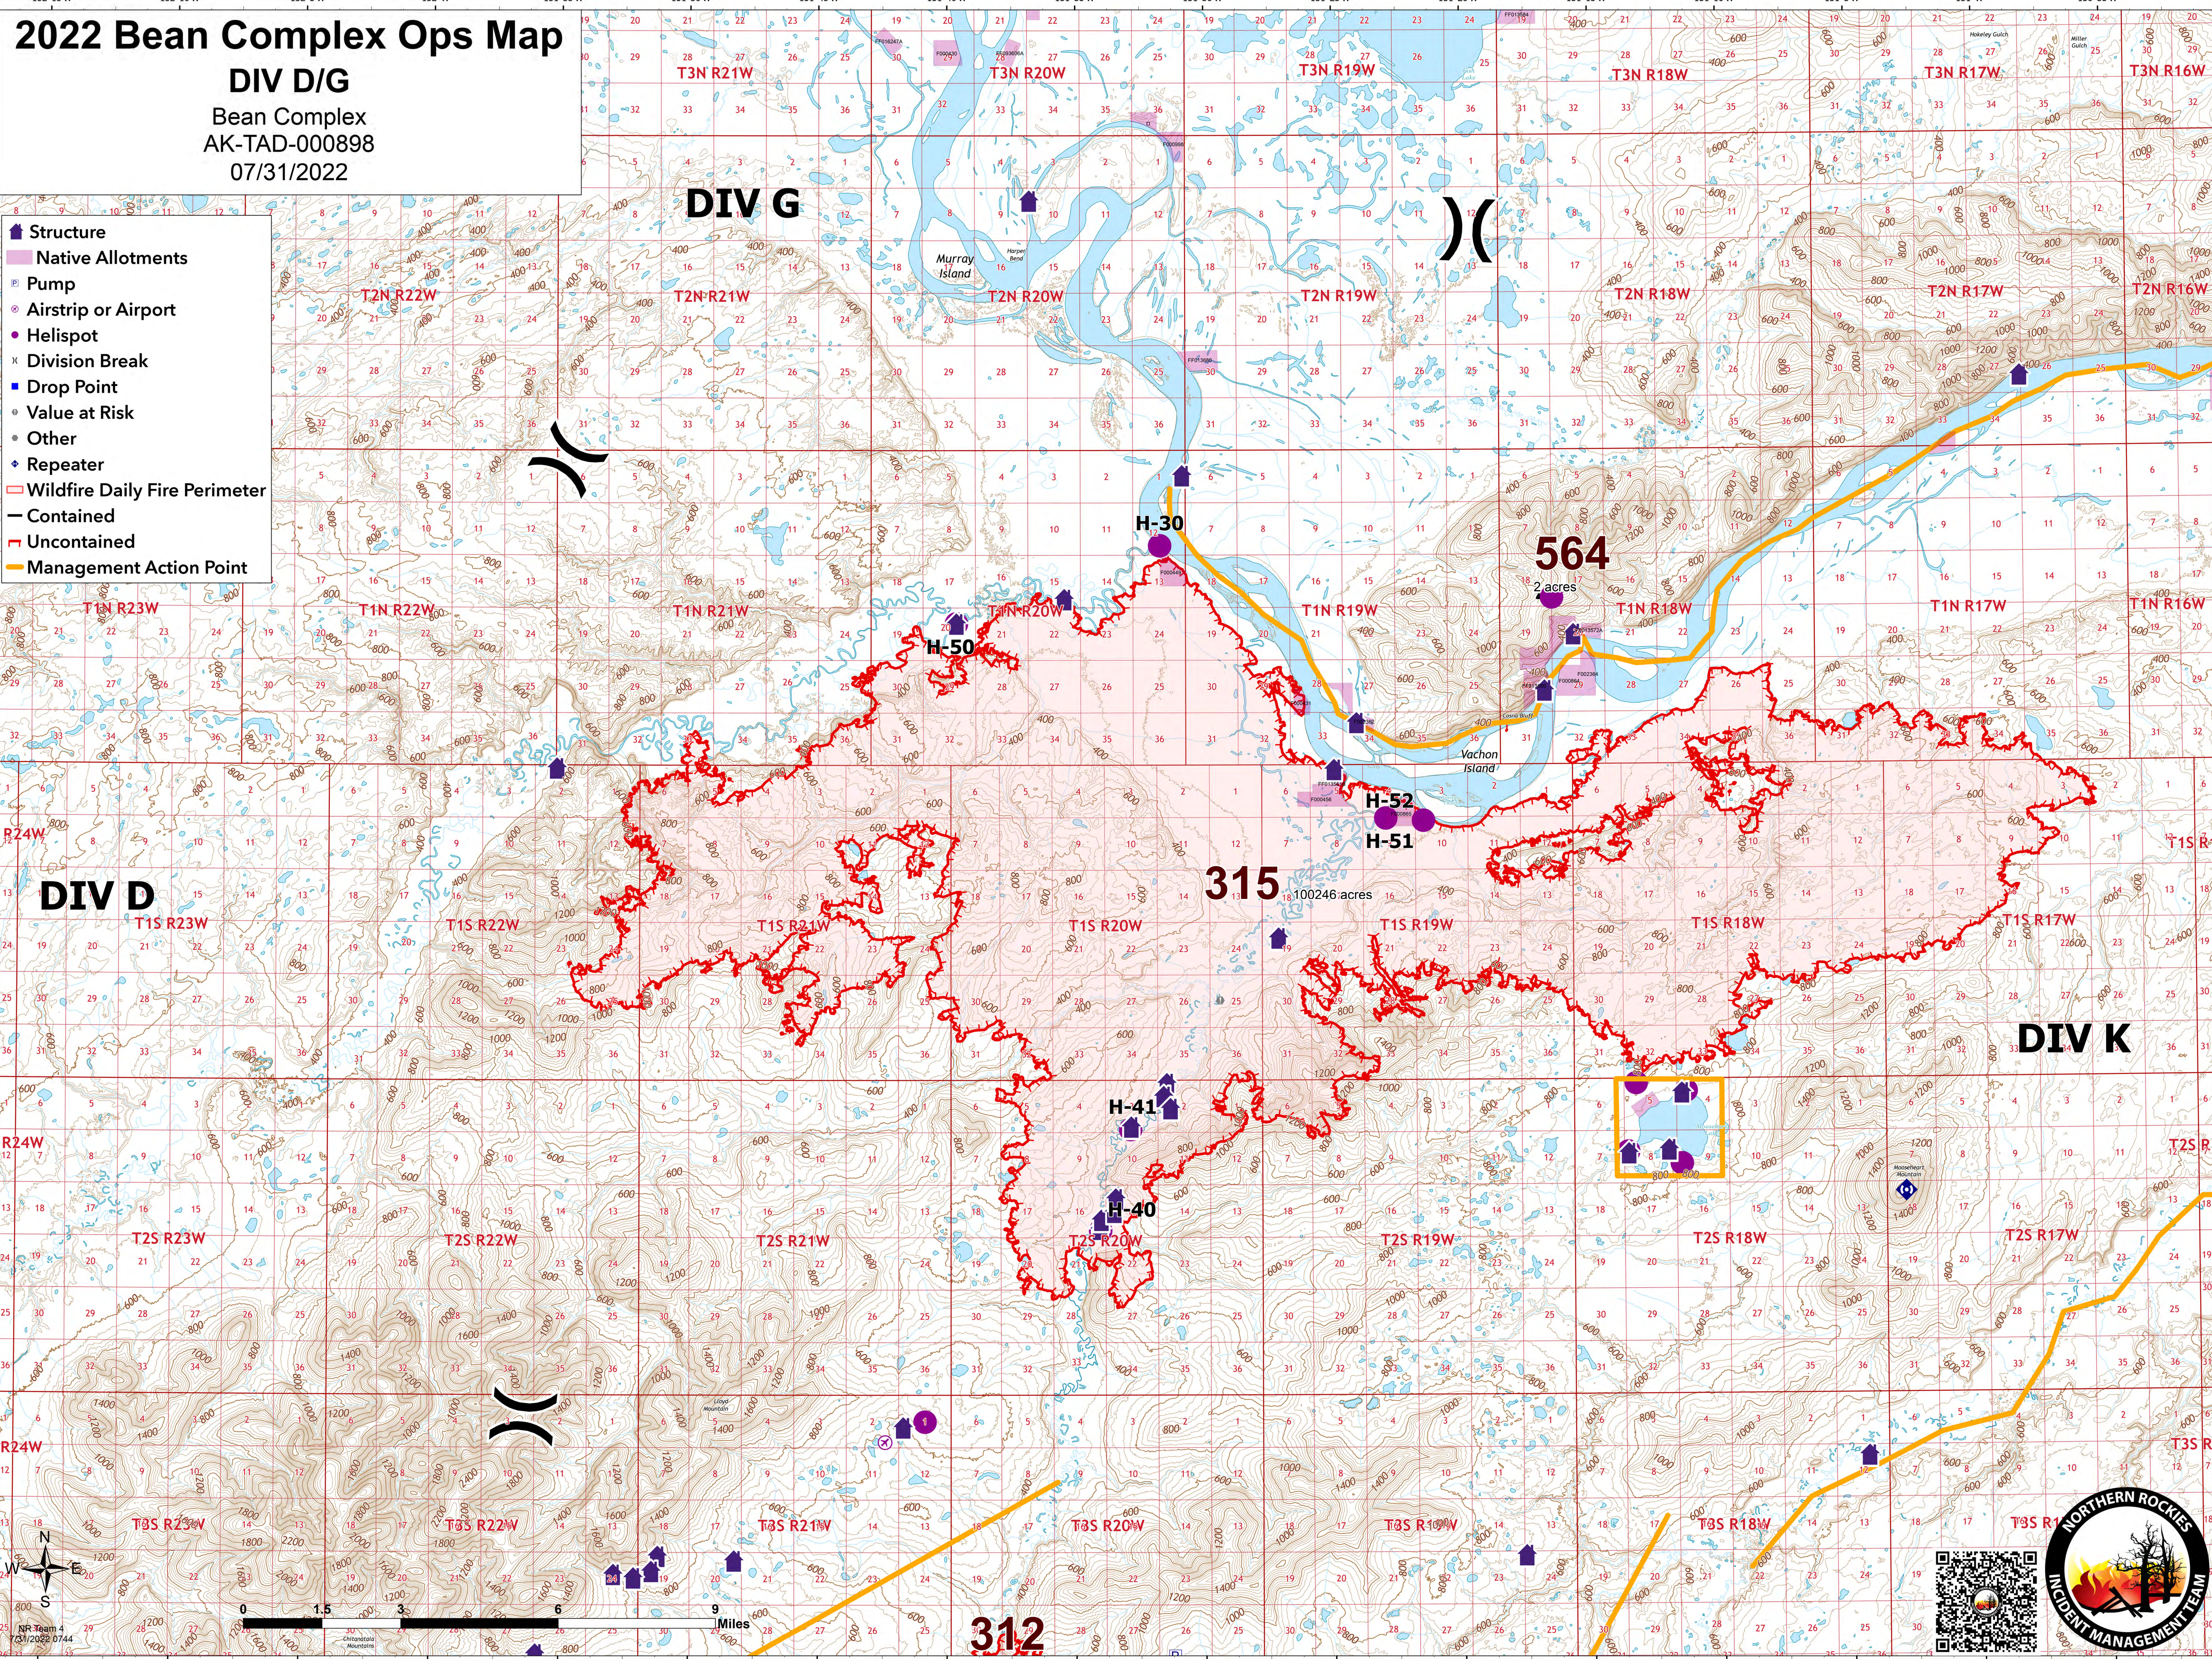

# 2022 Bean Complex Ops Map

DIV D/G

Bean Complex  
AK-TAD-000898  
07/31/2022

- Structure
- Native Allotments
- Pump
- Airstrip or Airport
- Helispot
- Division Break
- Drop Point
- Value at Risk
- Other
- Repeater
- Wildfire Daily Fire Perimeter
- Contained
- Uncontained
- Management Action Point

**DIV G**

**DIV D**

**DIV K**

**312**

**315**  
100246 acres

**564**  
2 acres

**H-41**

**H-40**

**H-50**

**H-30**

**H-52**

**H-51**