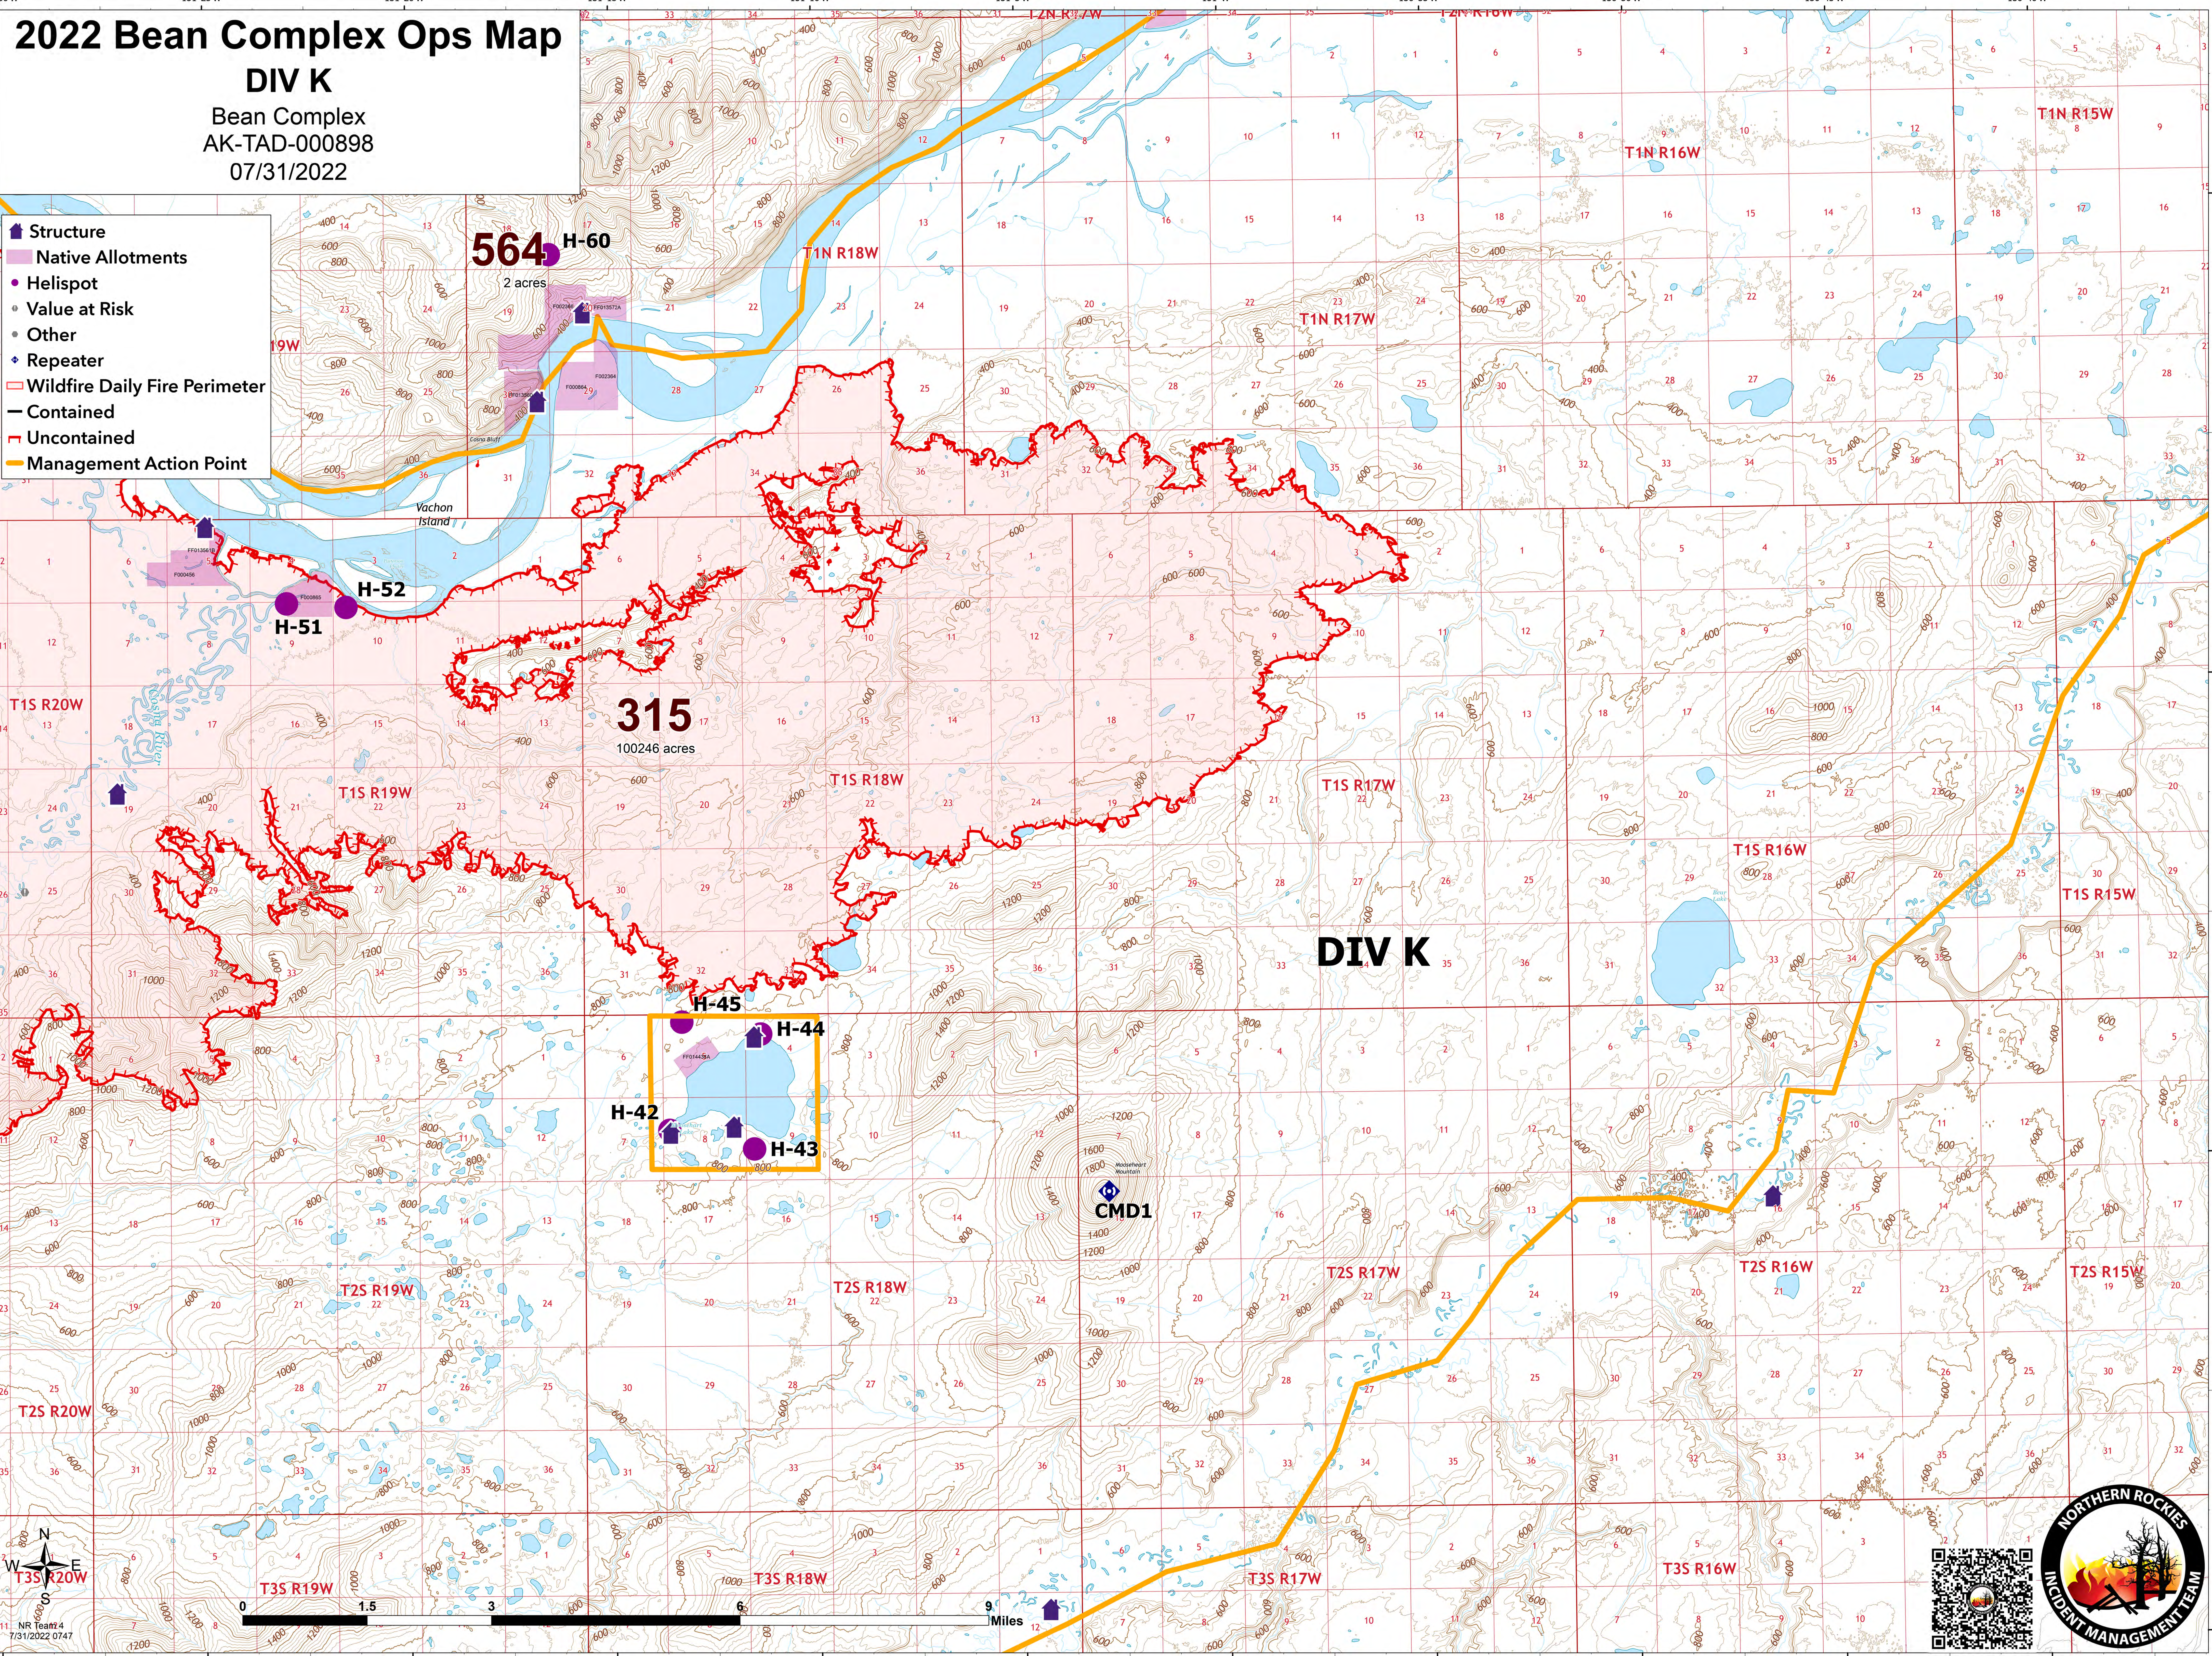

# 2022 Bean Complex Ops Map

## DIV K

Bean Complex  
AK-TAD-000898  
07/31/2022

- Structure
- Native Allotments
- Helispot
- Value at Risk
- Other
- Repeater
- Wildfire Daily Fire Perimeter
- Contained
- Uncontained
- Management Action Point

NR Team#4  
7/31/2022 0747