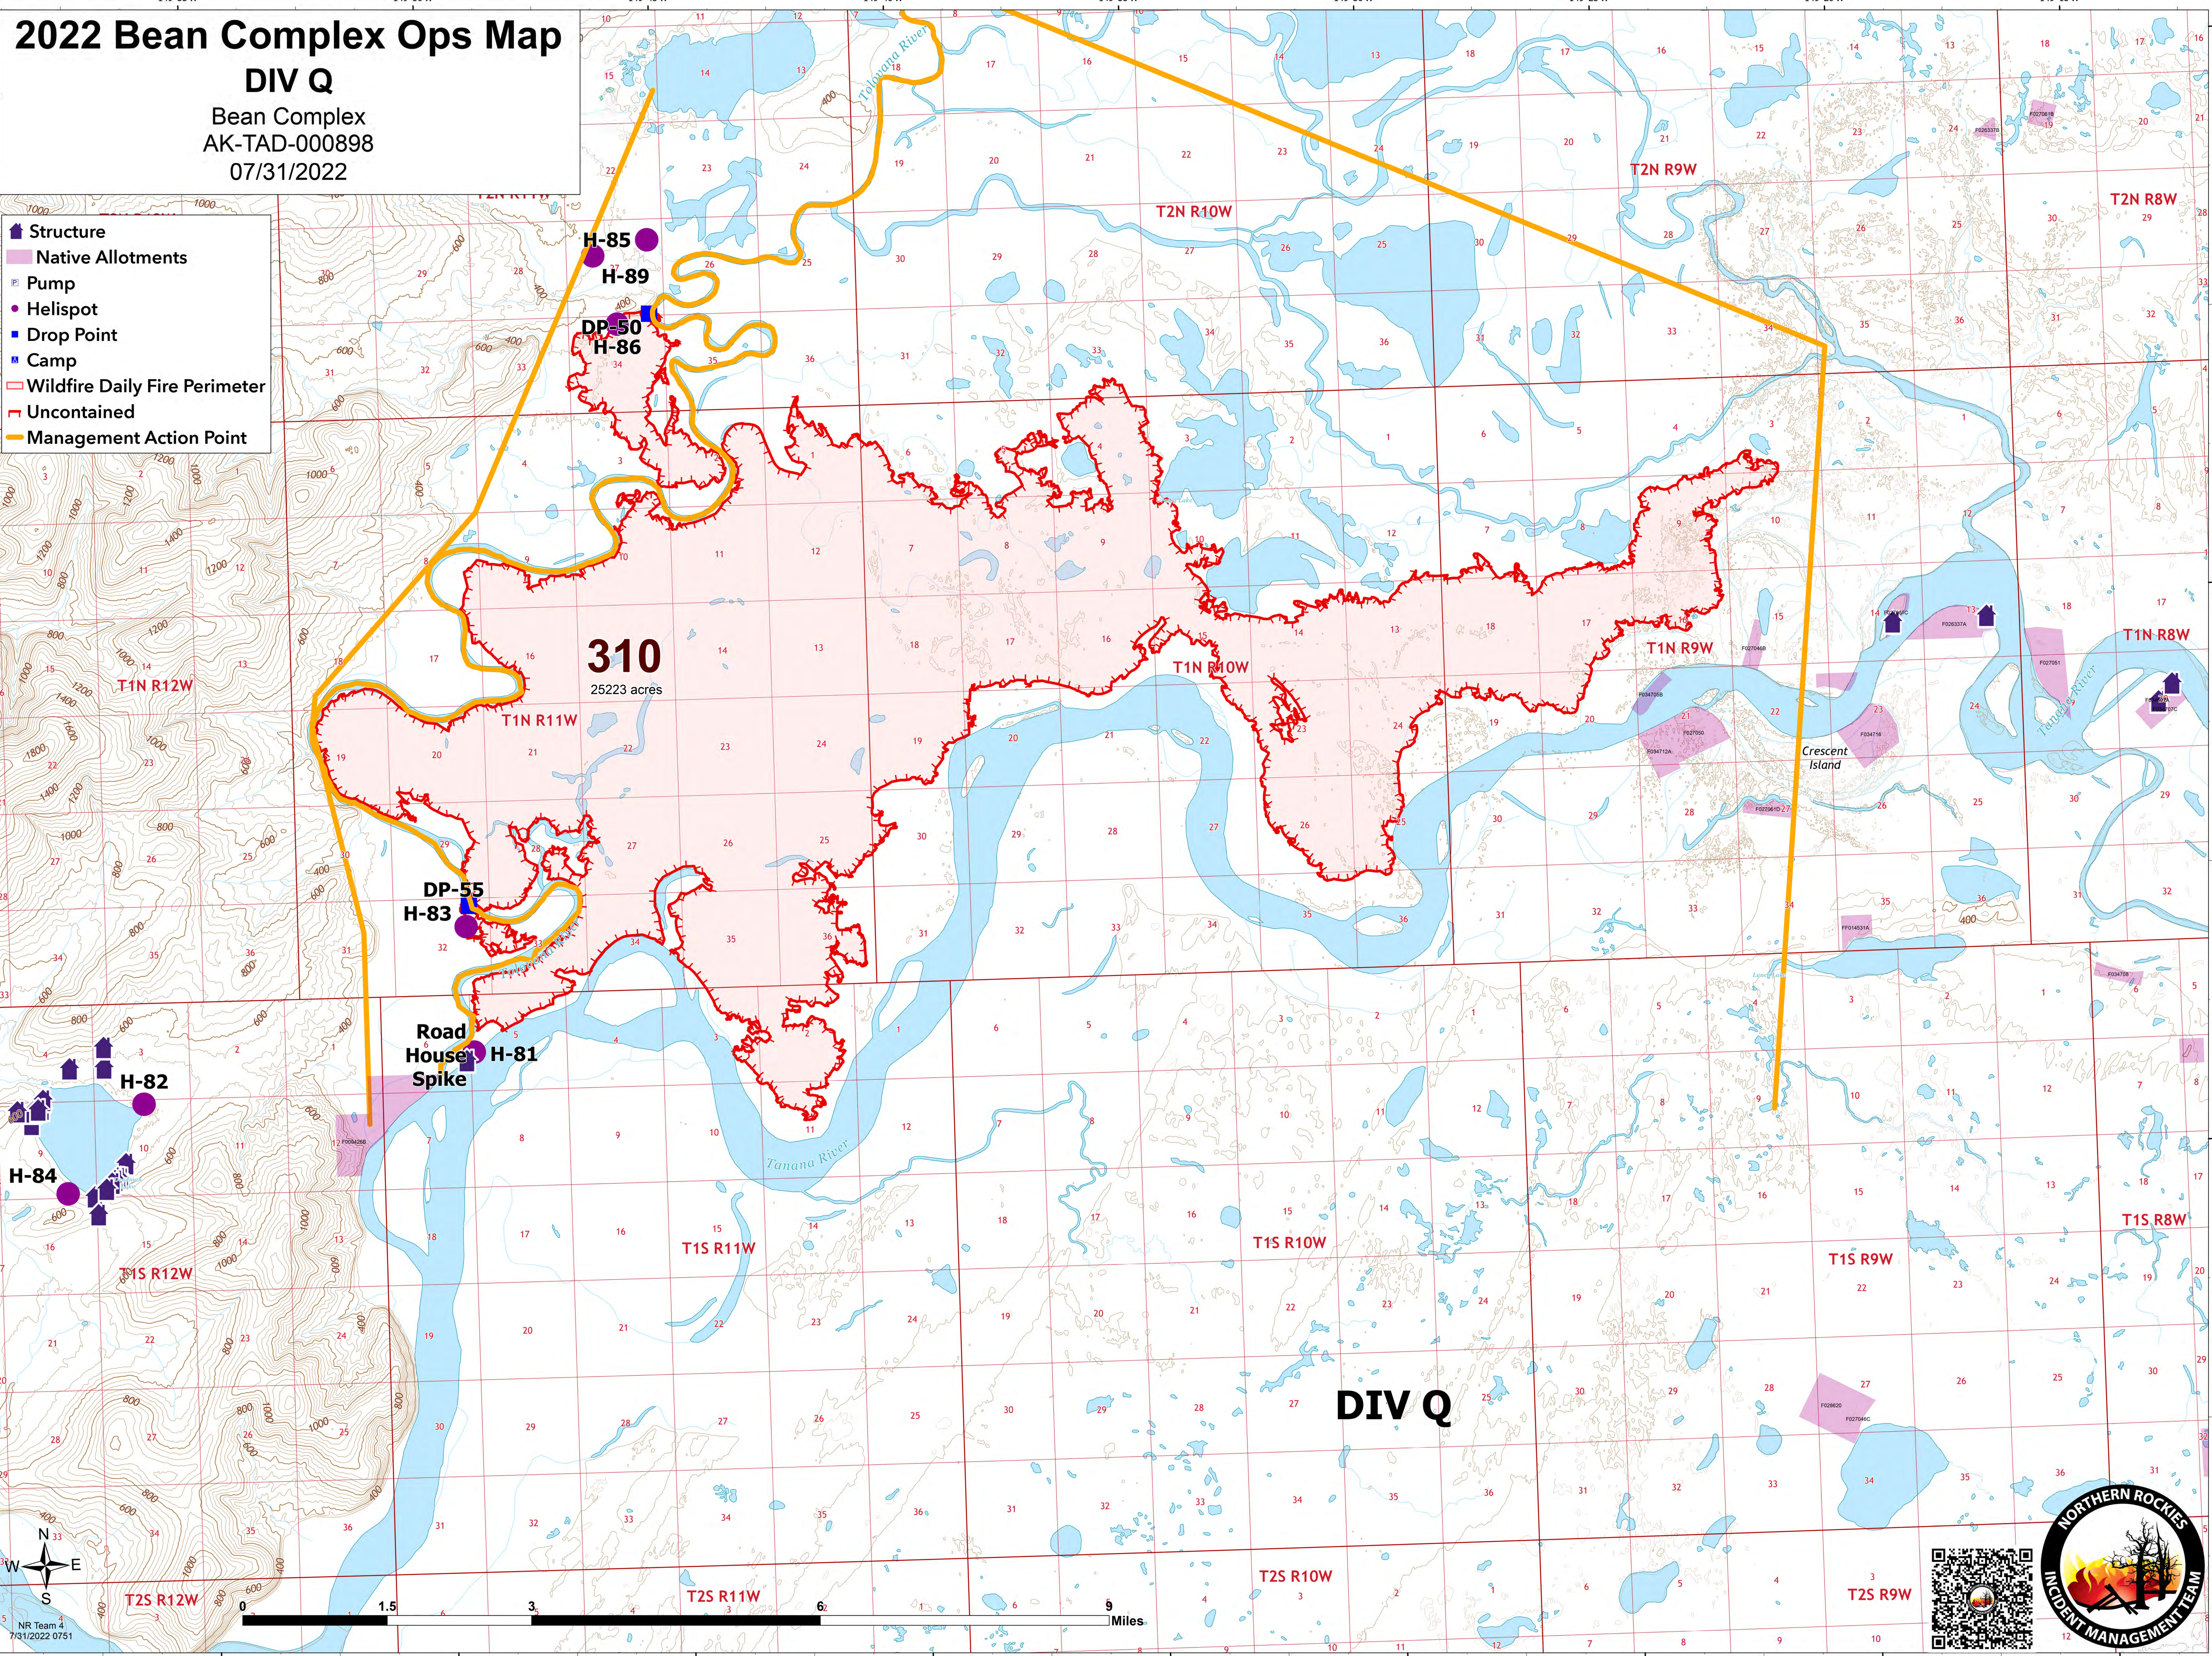

2022 Bean Complex Ops Map

DIV Q

Bean Complex
AK-TAD-000898
07/31/2022

- Structure
- Native Allotments
- Pump
- Helispot
- Drop Point
- Camp
- Wildfire Daily Fire Perimeter
- Uncontained
- Management Action Point

NR Team 4
7/31/2022 0751