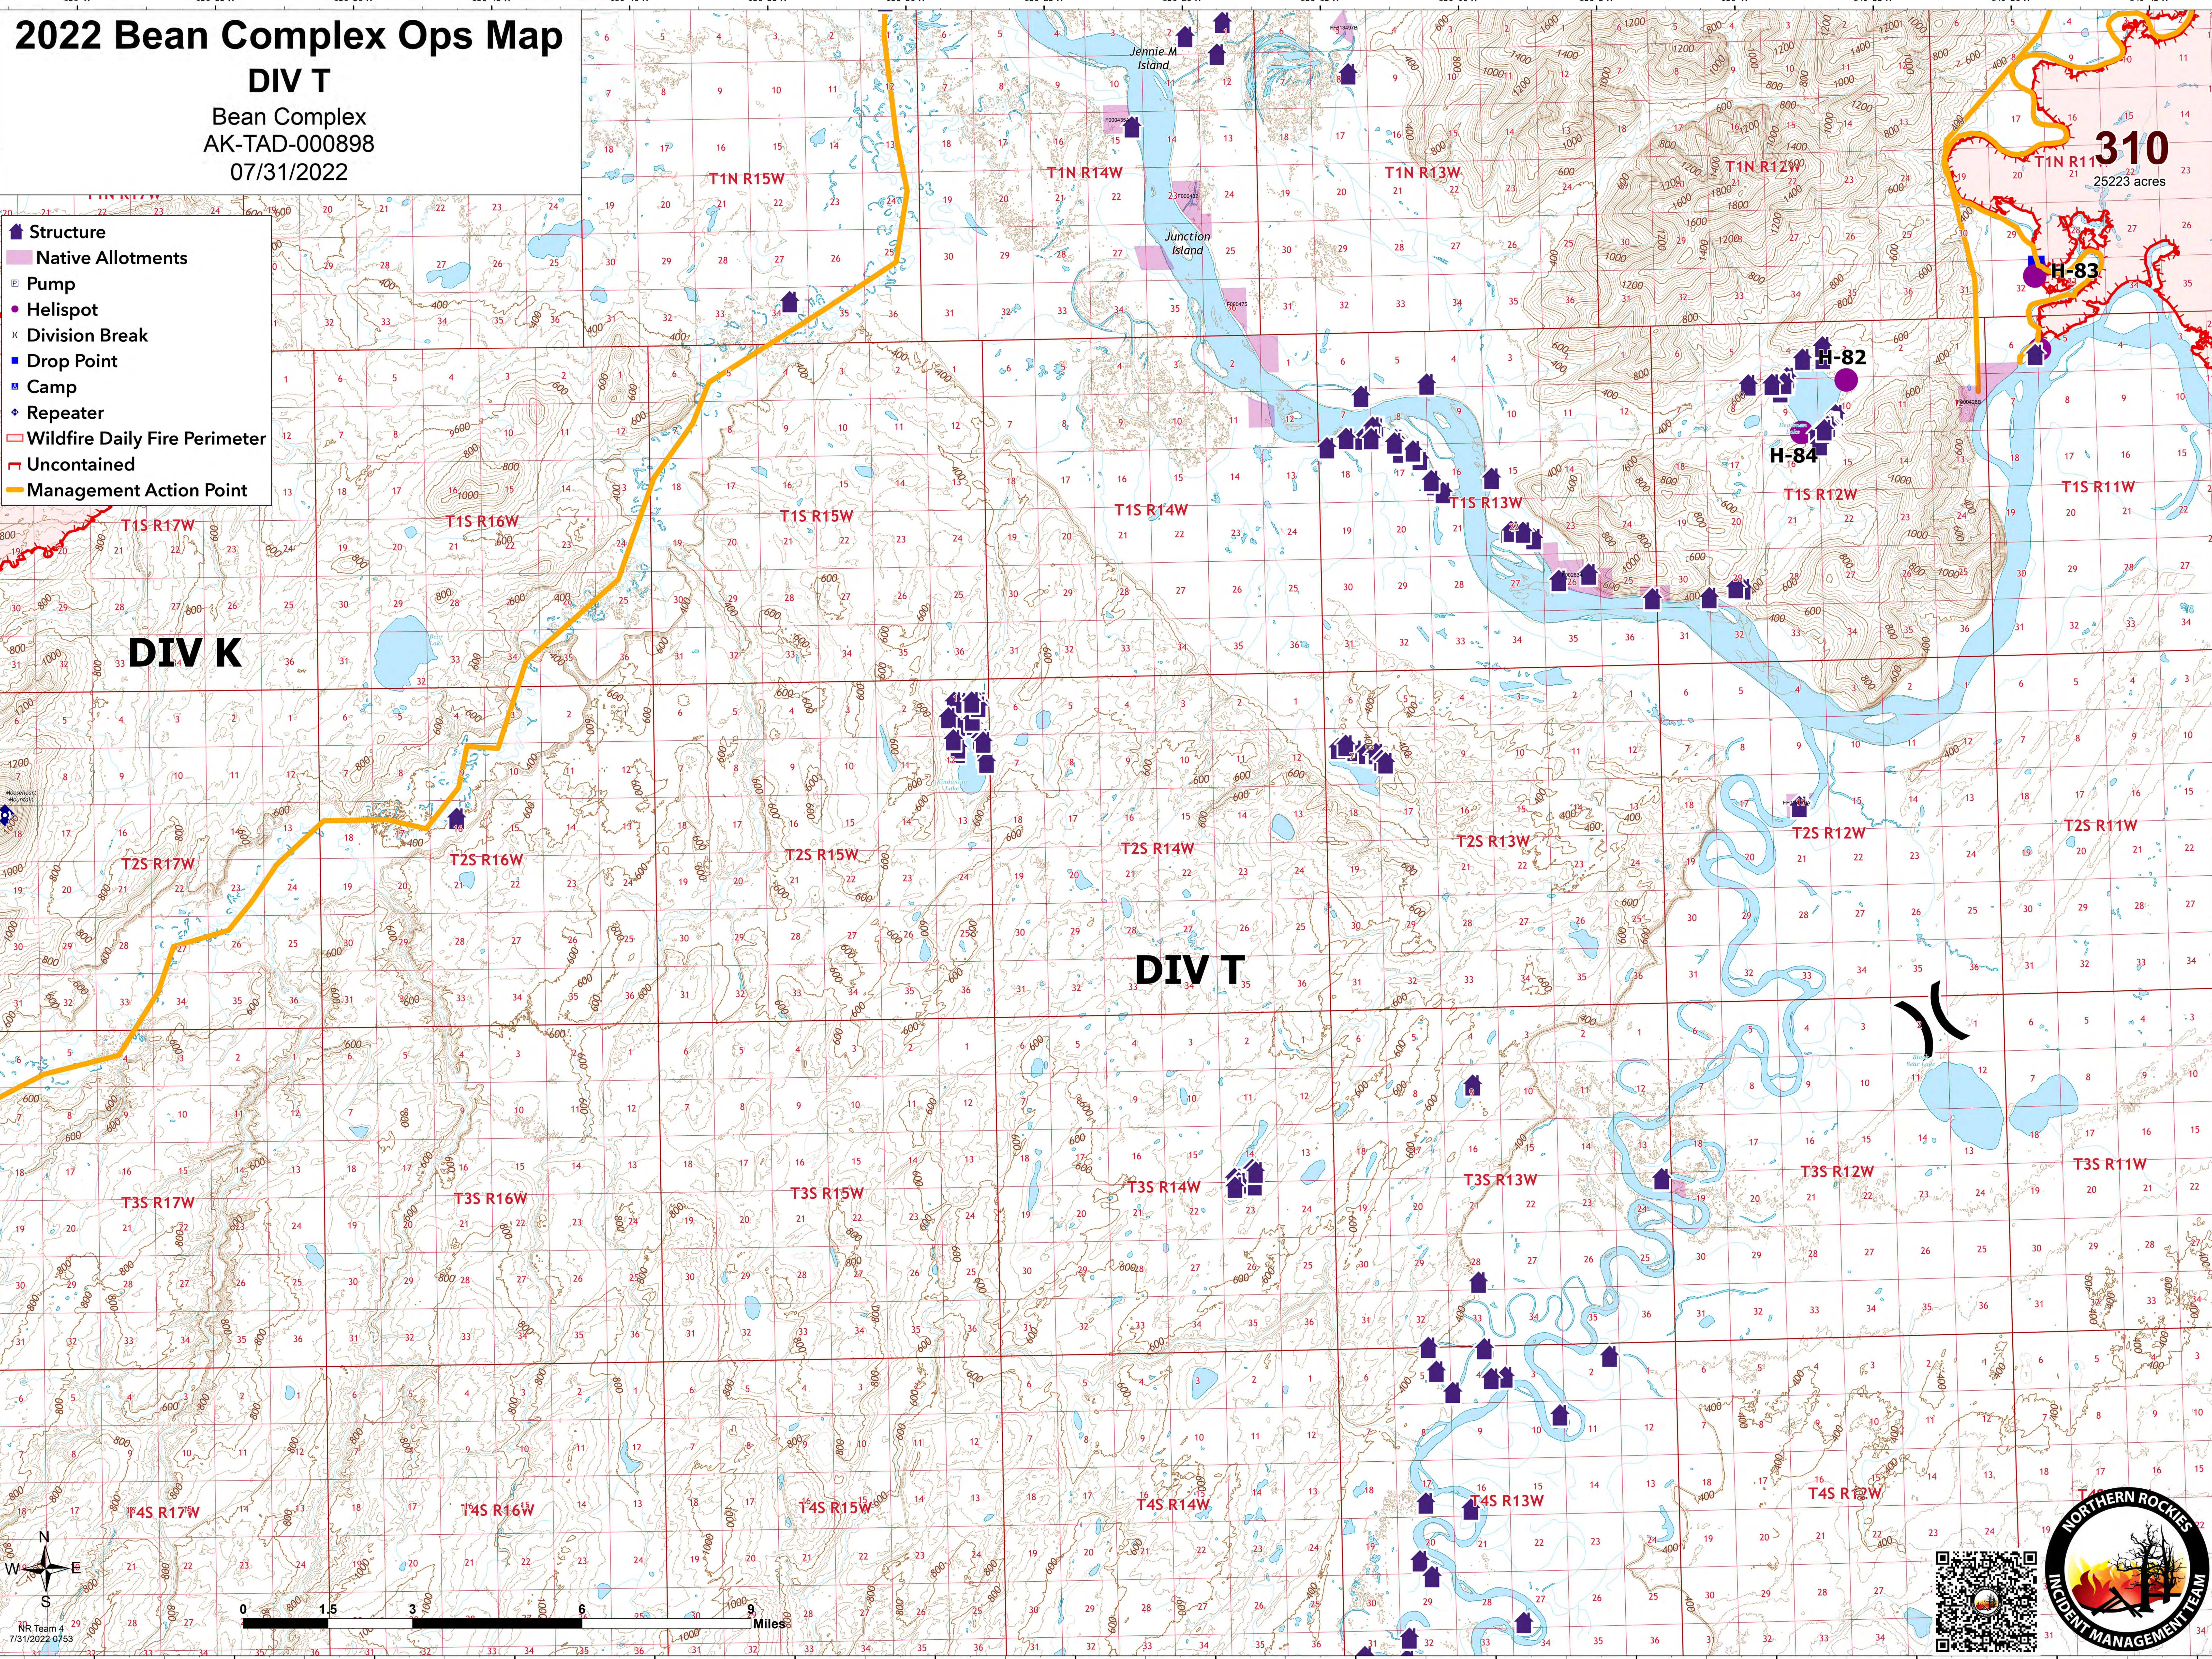

2022 Bean Complex Ops Map

DIV T

Bean Complex
AK-TAD-000898
07/31/2022

- Structure
- Native Allotments
- Pump
- Helispot
- Division Break
- Drop Point
- Camp
- Repeater
- Wildfire Daily Fire Perimeter
- Uncontained
- Management Action Point

310
25223 acres

H-83

H-82

H-84

DIV K

DIV T

0 1.5 3 4.5 6 7.5 9 Miles

NR Team 4
7/31/2022 0753