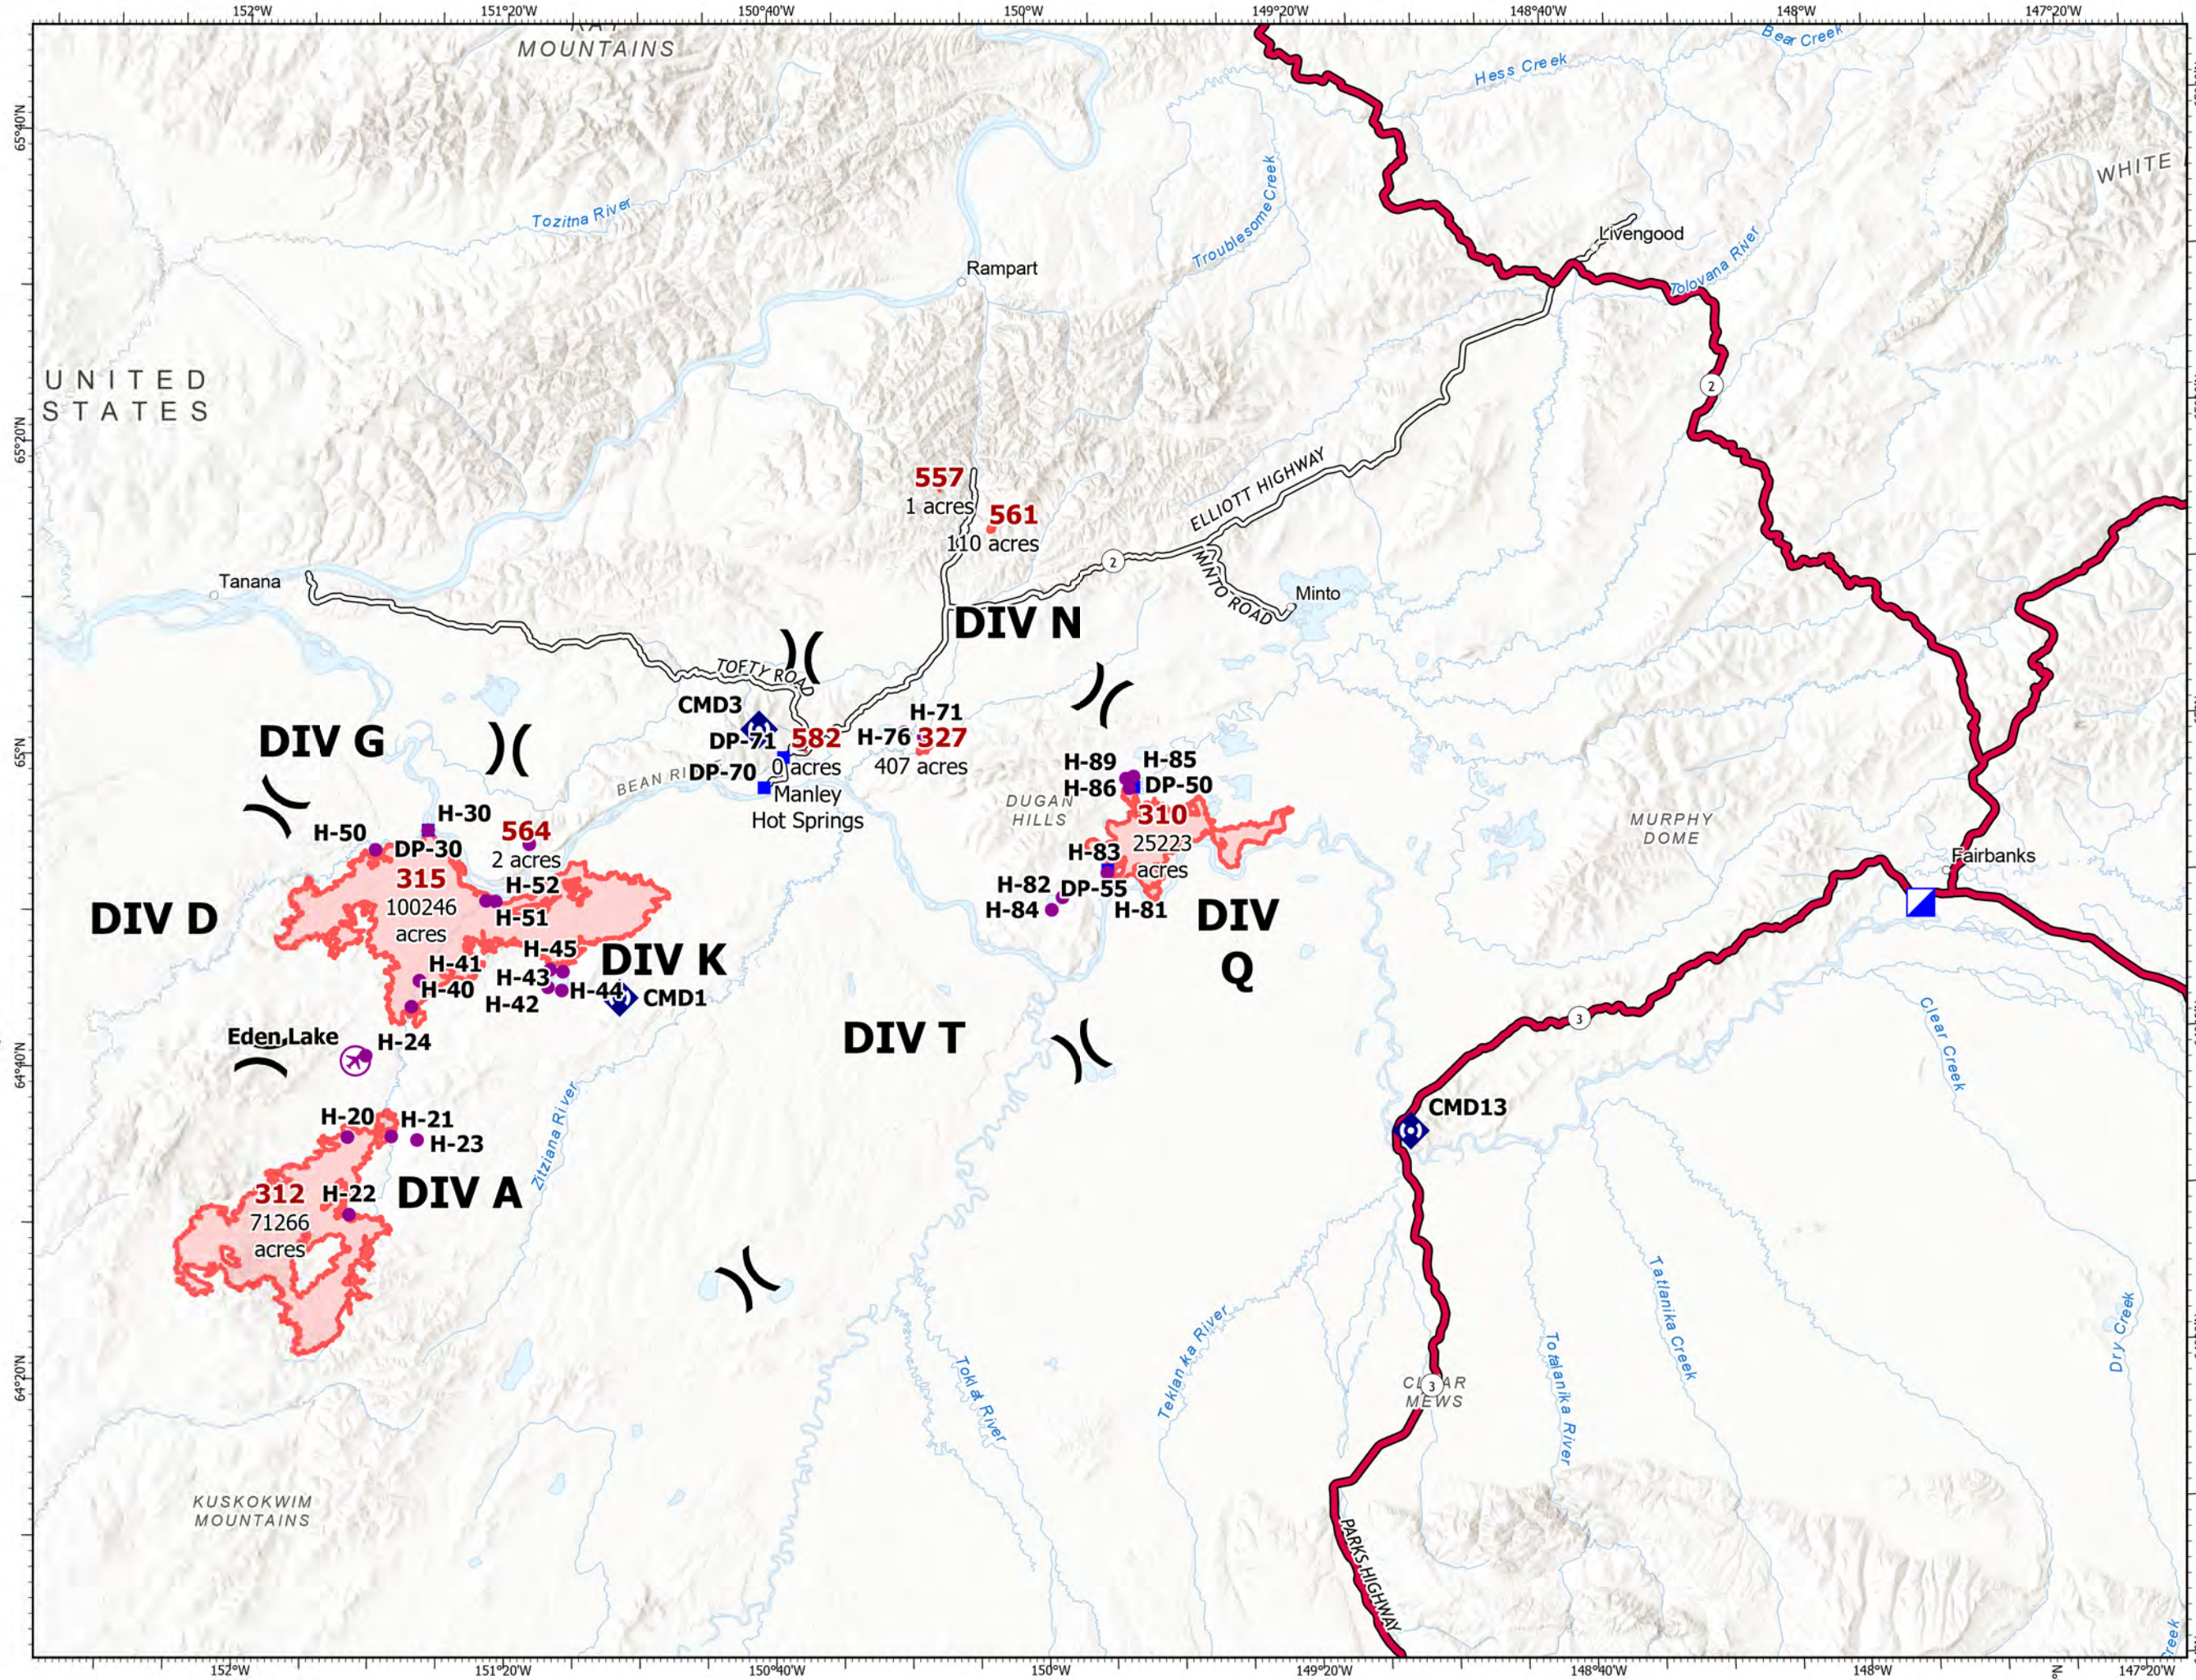

Incident Overview Map

Bean Complex
AK-TAD-000898
7/31/2022

197,255 Acres from Imagery @
07/29 2200

- Wildfire Daily Fire Perimeter
- Airstrip or Airport
- Helispot
- Division Break
- Incident Command Post
- Drop Point
- Repeater
- Paved Road
- Dirt Road

NOTE:
- Cell/Radio reception is poor

- For those with rental vehicles, check rental agreements, as roads are rough

0 5 10 20 Miles

NR Team 4
7/31/2022 0758