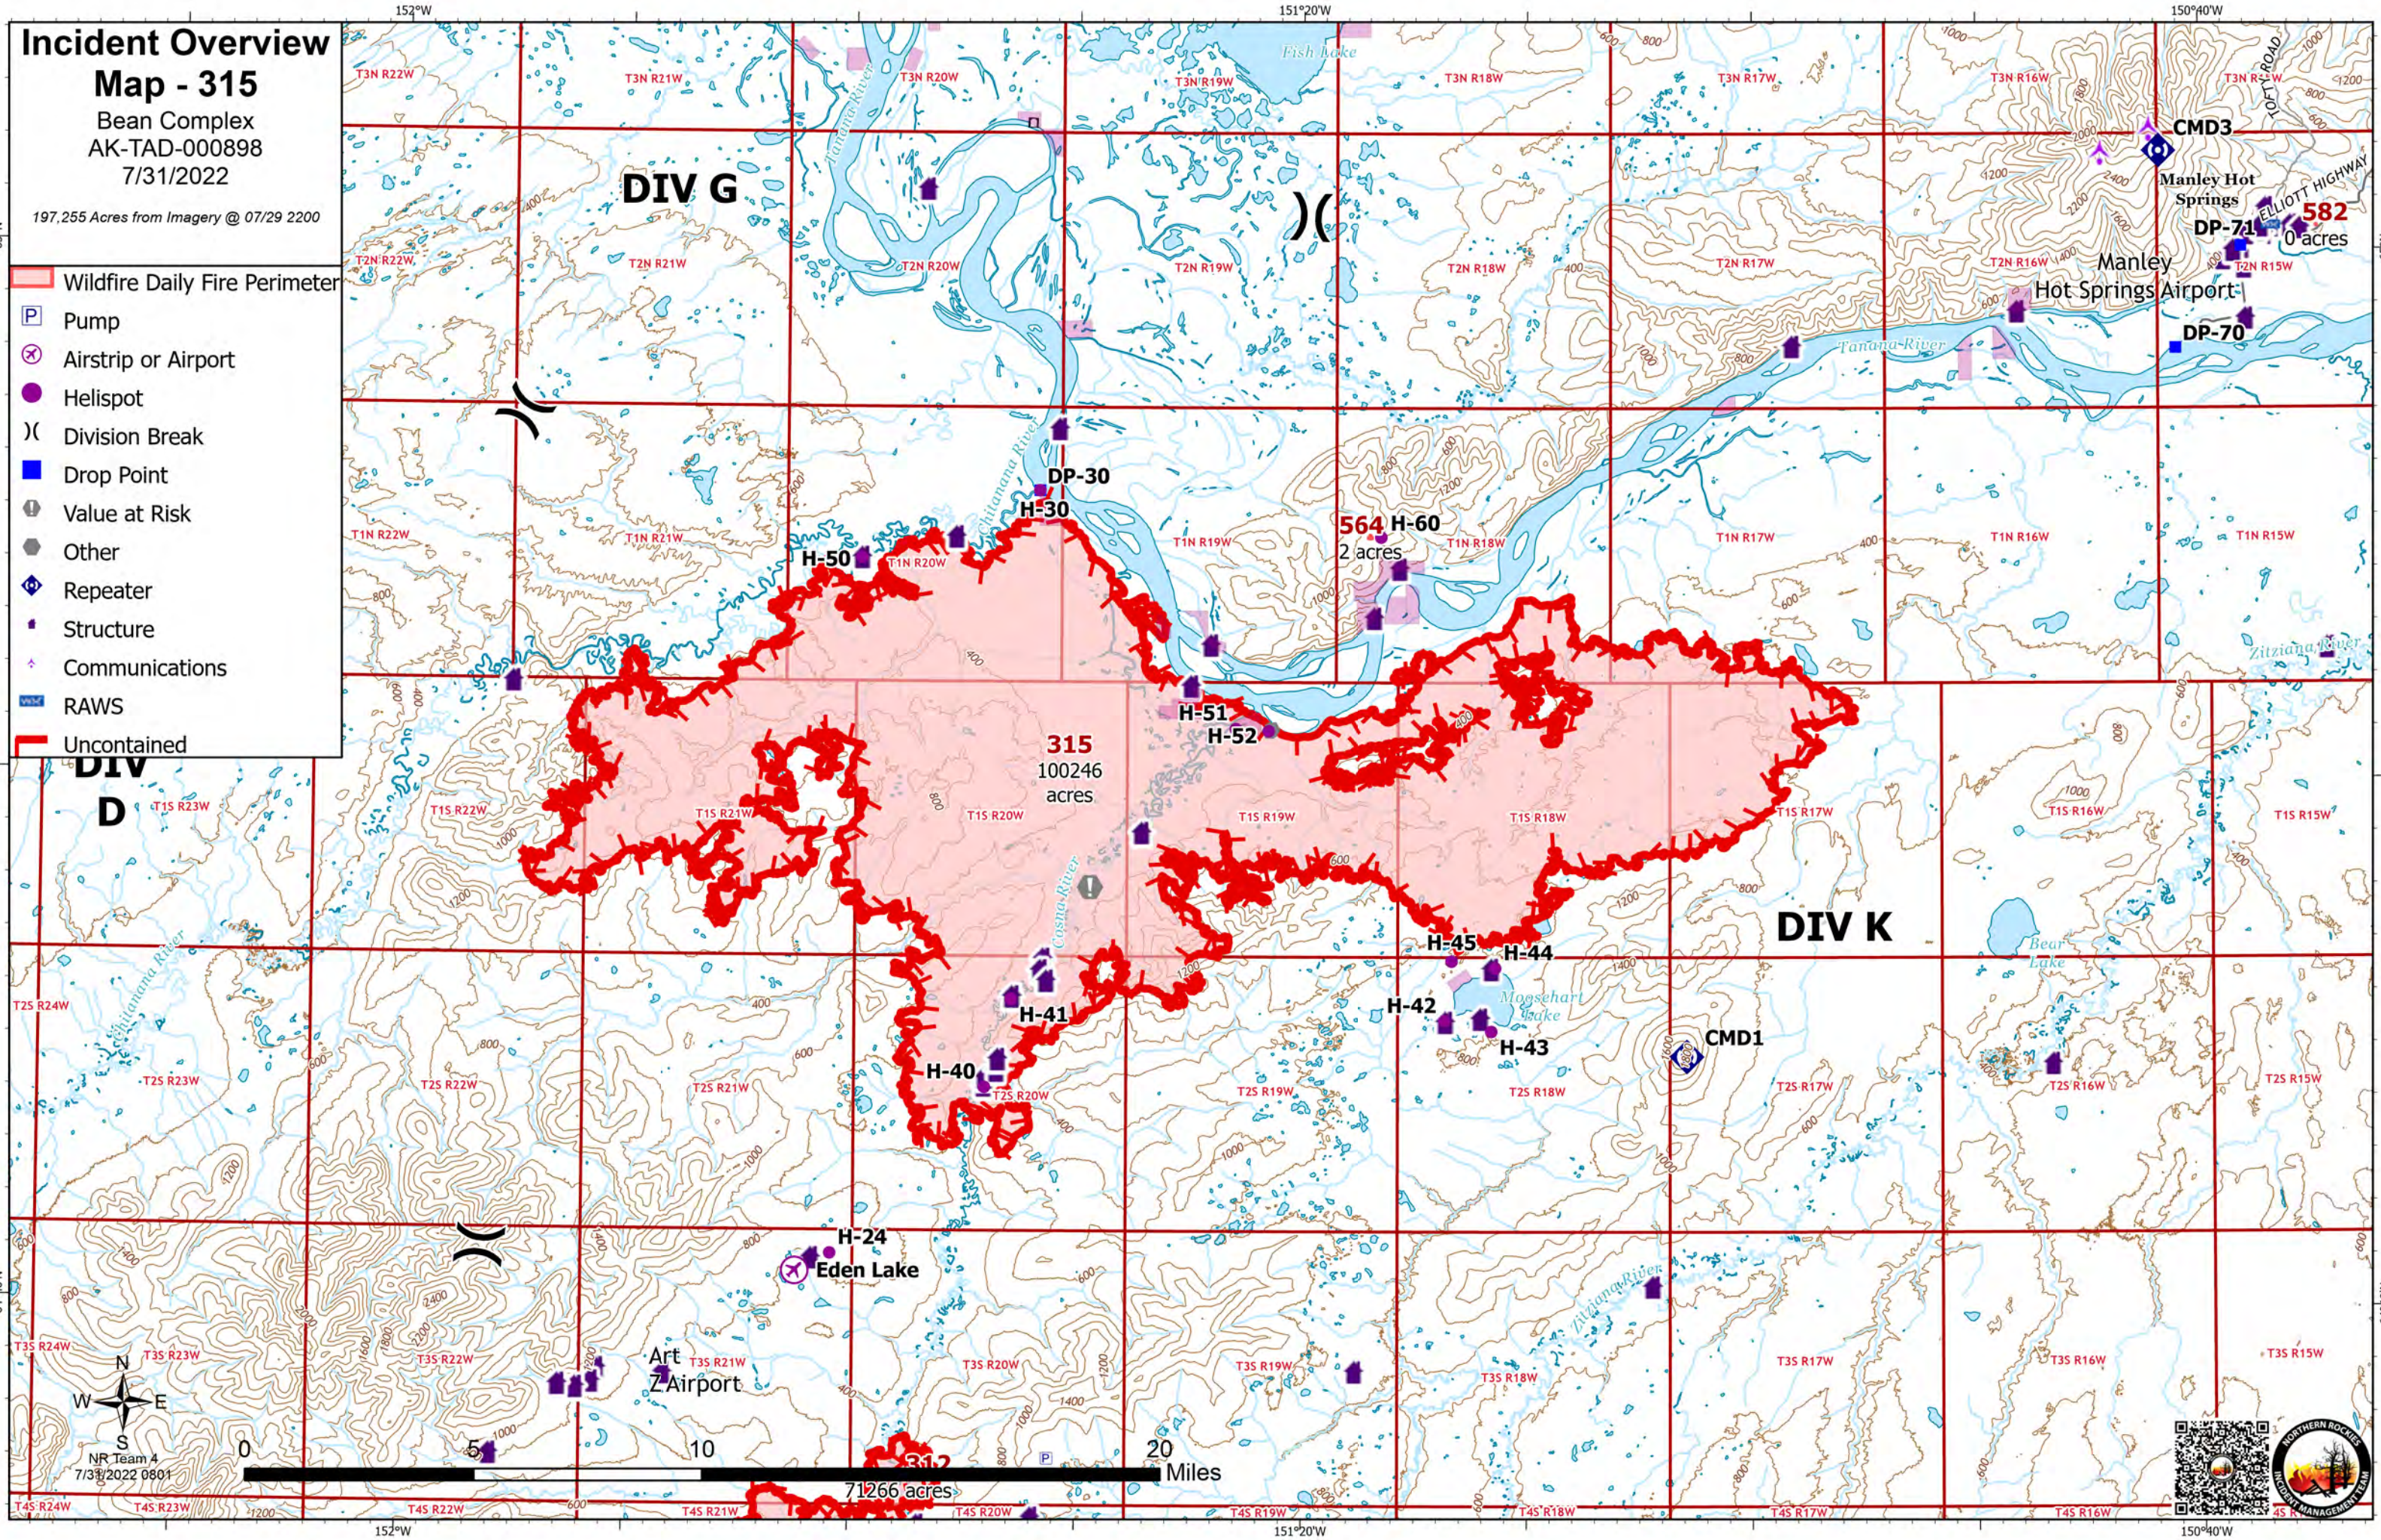

## Map - 310

Bean Complex  
AK-TAD-000898  
7/31/2022

197,255 Acres from Imagery @  
07/29 2200

- Pump
- Helispot
- Division Break
- Drop Point
- Camp
- Repeater
- Structure
- Mining Camp/Equipment
- Camp
- Communications
- RAWS
- Contained
- Uncontained
- Wildfire Daily Fire Perimeter

65°N

65°N

64°40'N

64°40'N

150°40'W

150°W

149°20'W

150°40'W

150°W

149°20'W

NR Team 4  
7/31/2022 0759

65°N

64°40'N

64°40'N

152°W

151°20'W

150°40'W

152°W

151°20'W