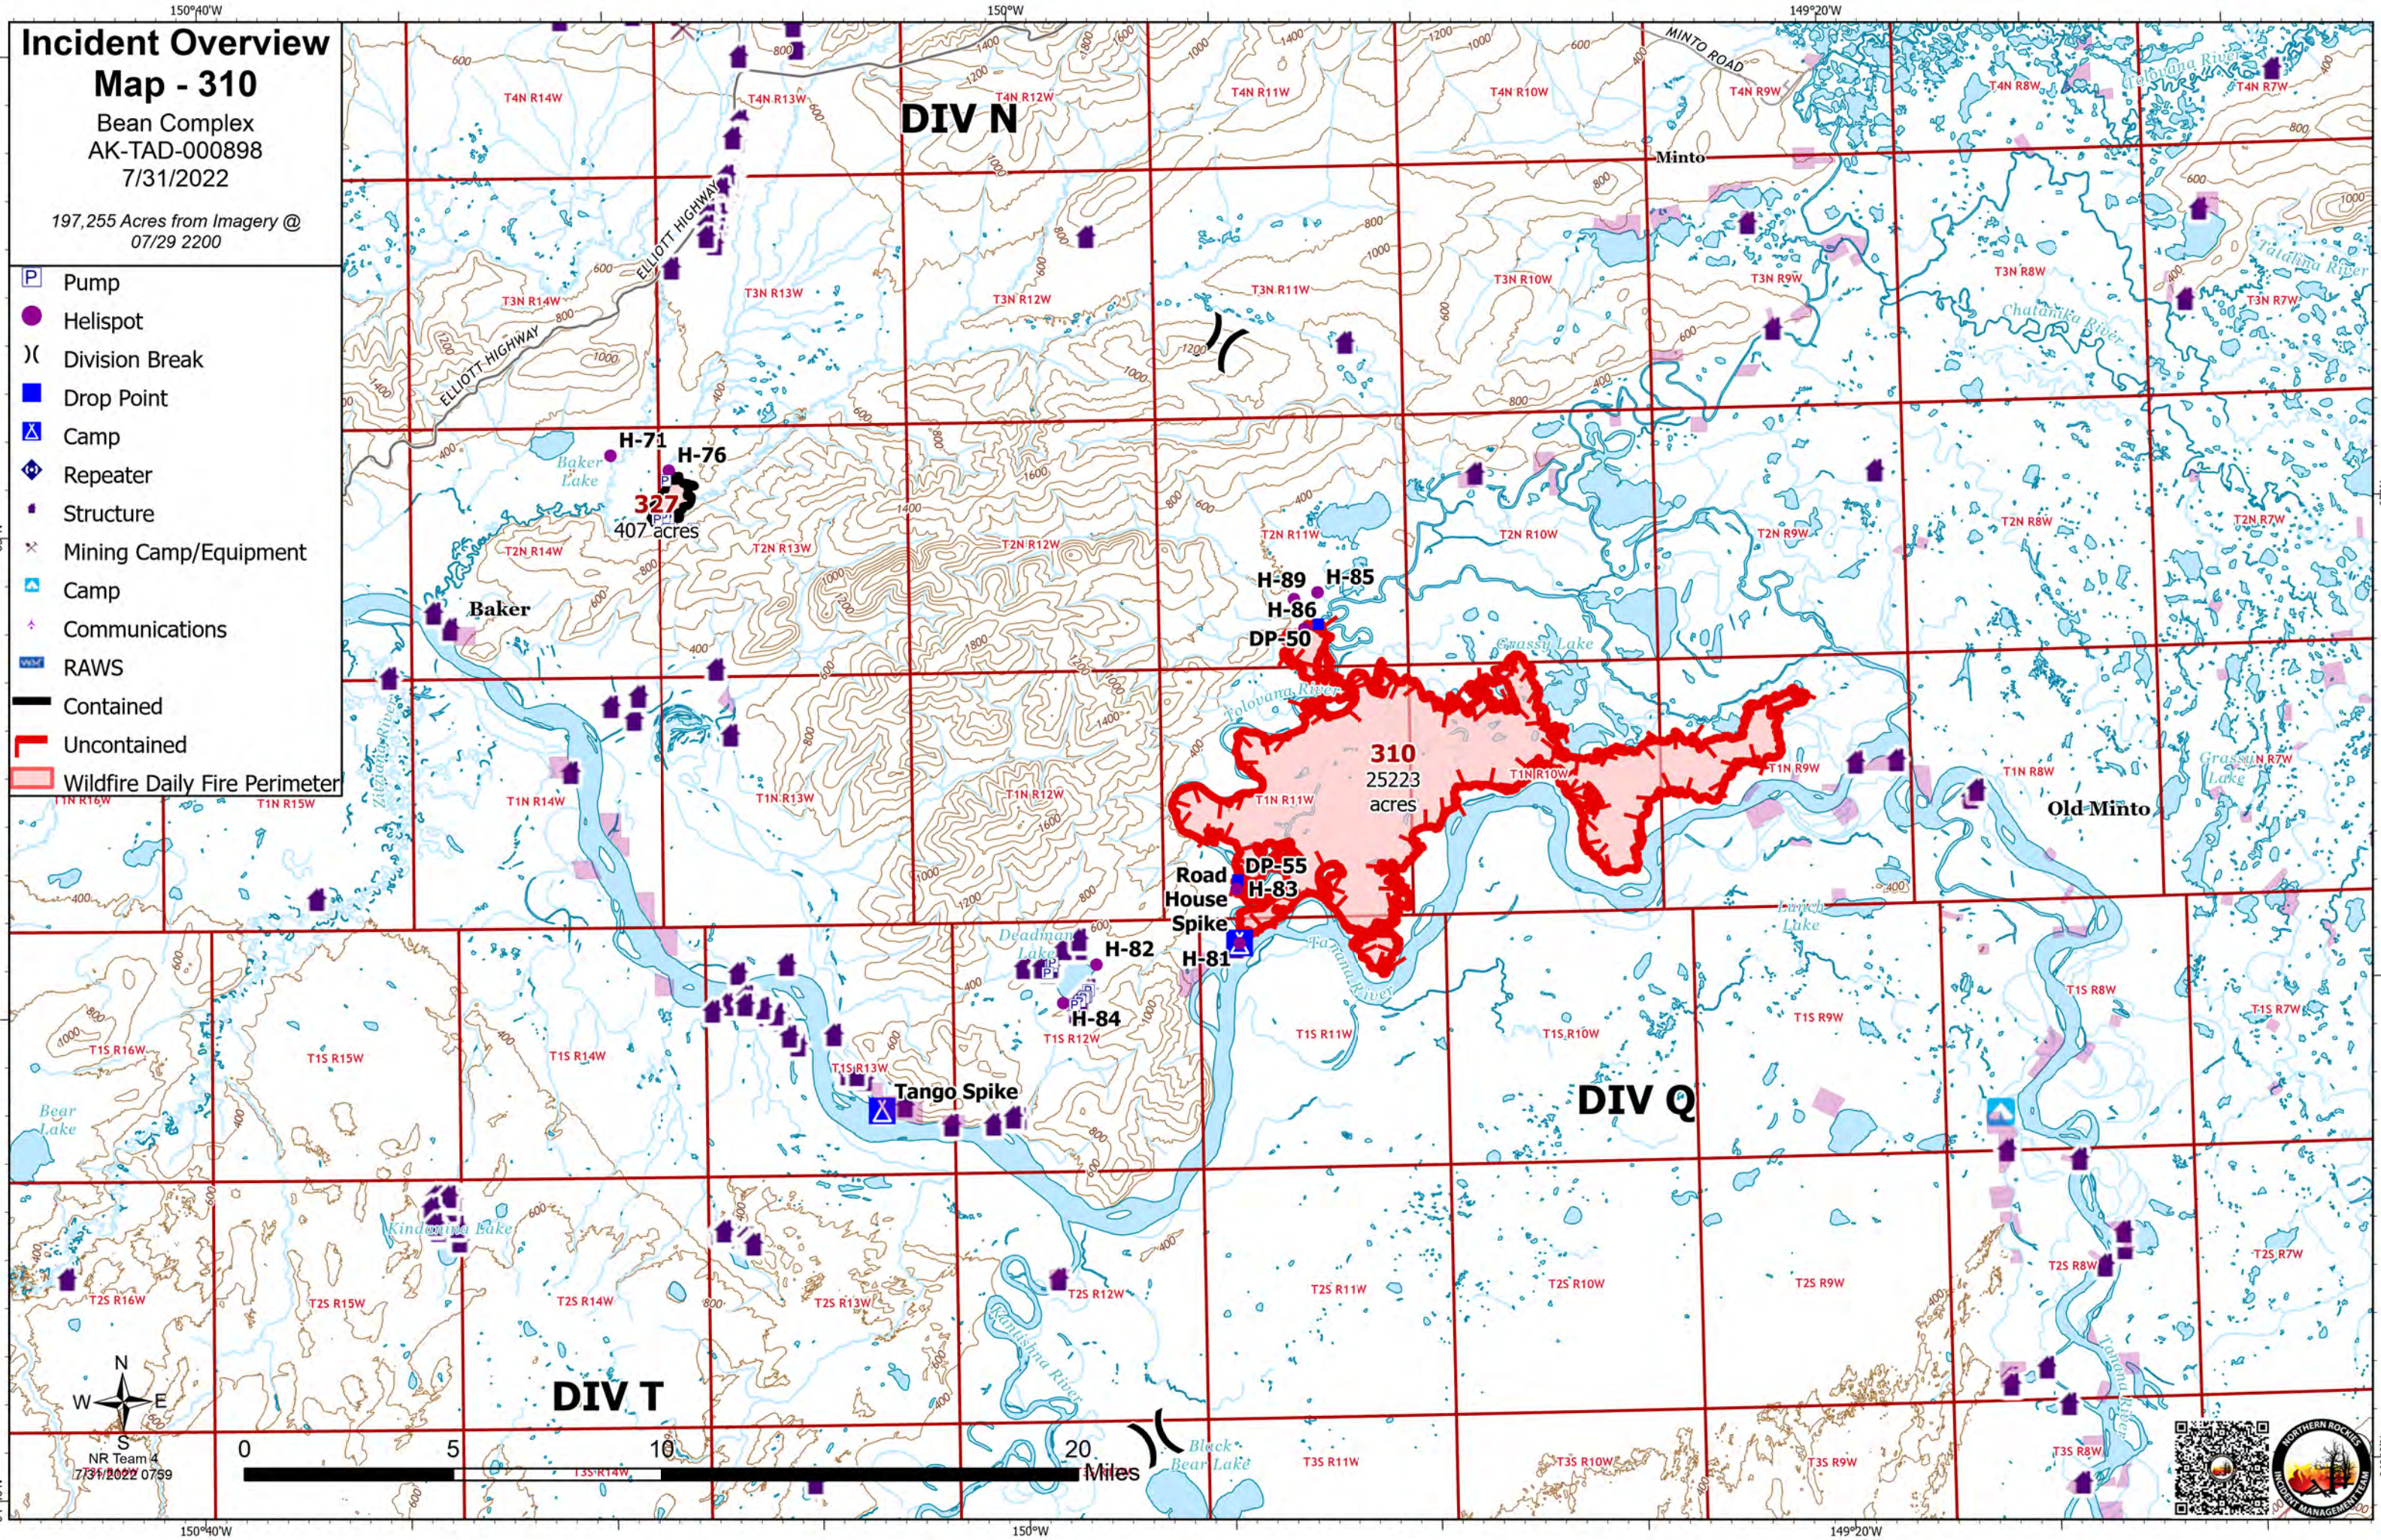

# Incident Overview Map

Bean Complex  
AK-TAD-000898  
7/31/2022

197,255 Acres from Imagery @  
07/29 2200

-  Wildfire Daily Fire Perimeter
-  Airstrip or Airport
-  Helispot
-  Division Break
-  Incident Command Post
-  Drop Point
-  Repeater
-  Paved Road
-  Dirt Road

# Incident Overview

## Map - 310

Bean Complex  
AK-TAD-000898  
7/31/2022

197,255 Acres from Imagery @  
07/29 2200

- Pump
- Helispot
- Division Break
- Drop Point
- Camp
- Repeater
- Structure
- Mining Camp/Equipment
- Camp
- Communications
- RAWS
- Contained
- Uncontained
- Wildfire Daily Fire Perimeter

## Map - 312

Bean Complex  
AK-TAD-000898  
7/31/2022

197,255 Acres from Imagery @  
07/29 2200

- Wildfire Daily Fire Perimeter
- Pump
- Helispot
- Structure
- Communications
- Uncontained

10 Miles

64°20'N