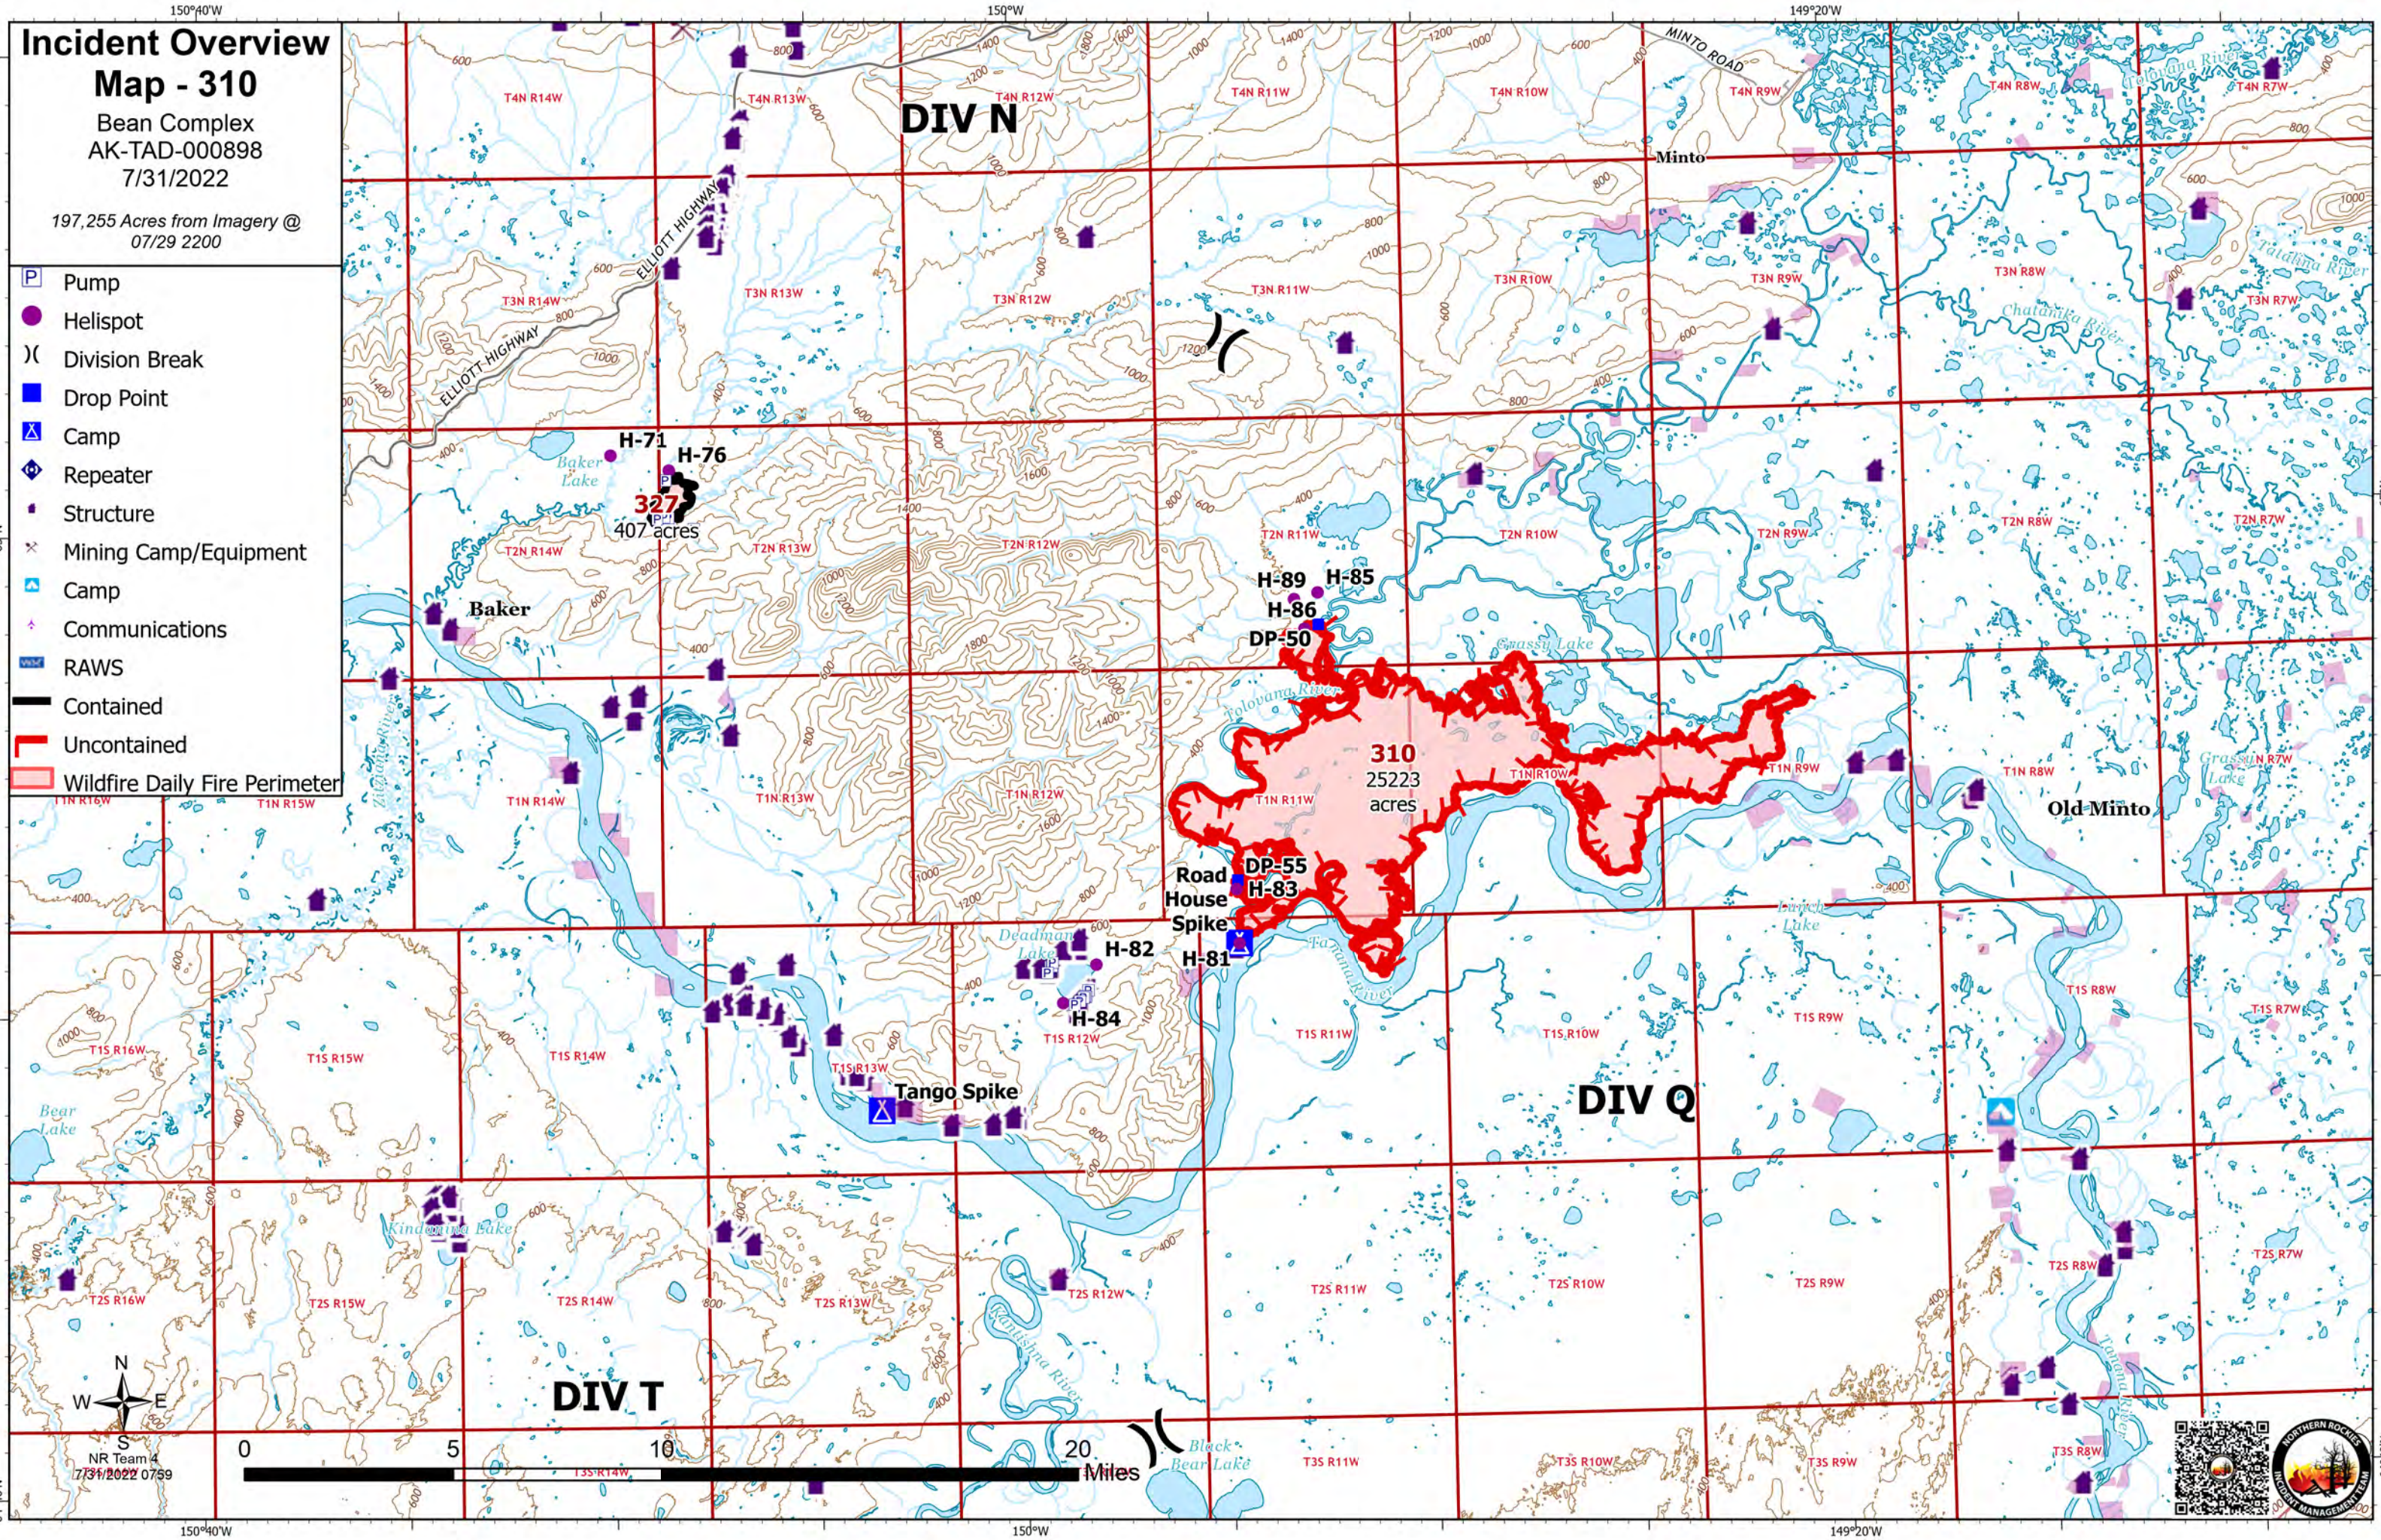

Incident Overview

Map - 310

Bean Complex
AK-TAD-000898
7/31/2022

197,255 Acres from Imagery @
07/29 2200

- Pump
- Helispot
- Division Break
- Drop Point
- Camp
- Repeater
- Structure
- Mining Camp/Equipment
- Camp
- Communications
- RAWS
- Contained
- Uncontained
- Wildfire Daily Fire Perimeter

NR Team 4
7/31/2022 0759