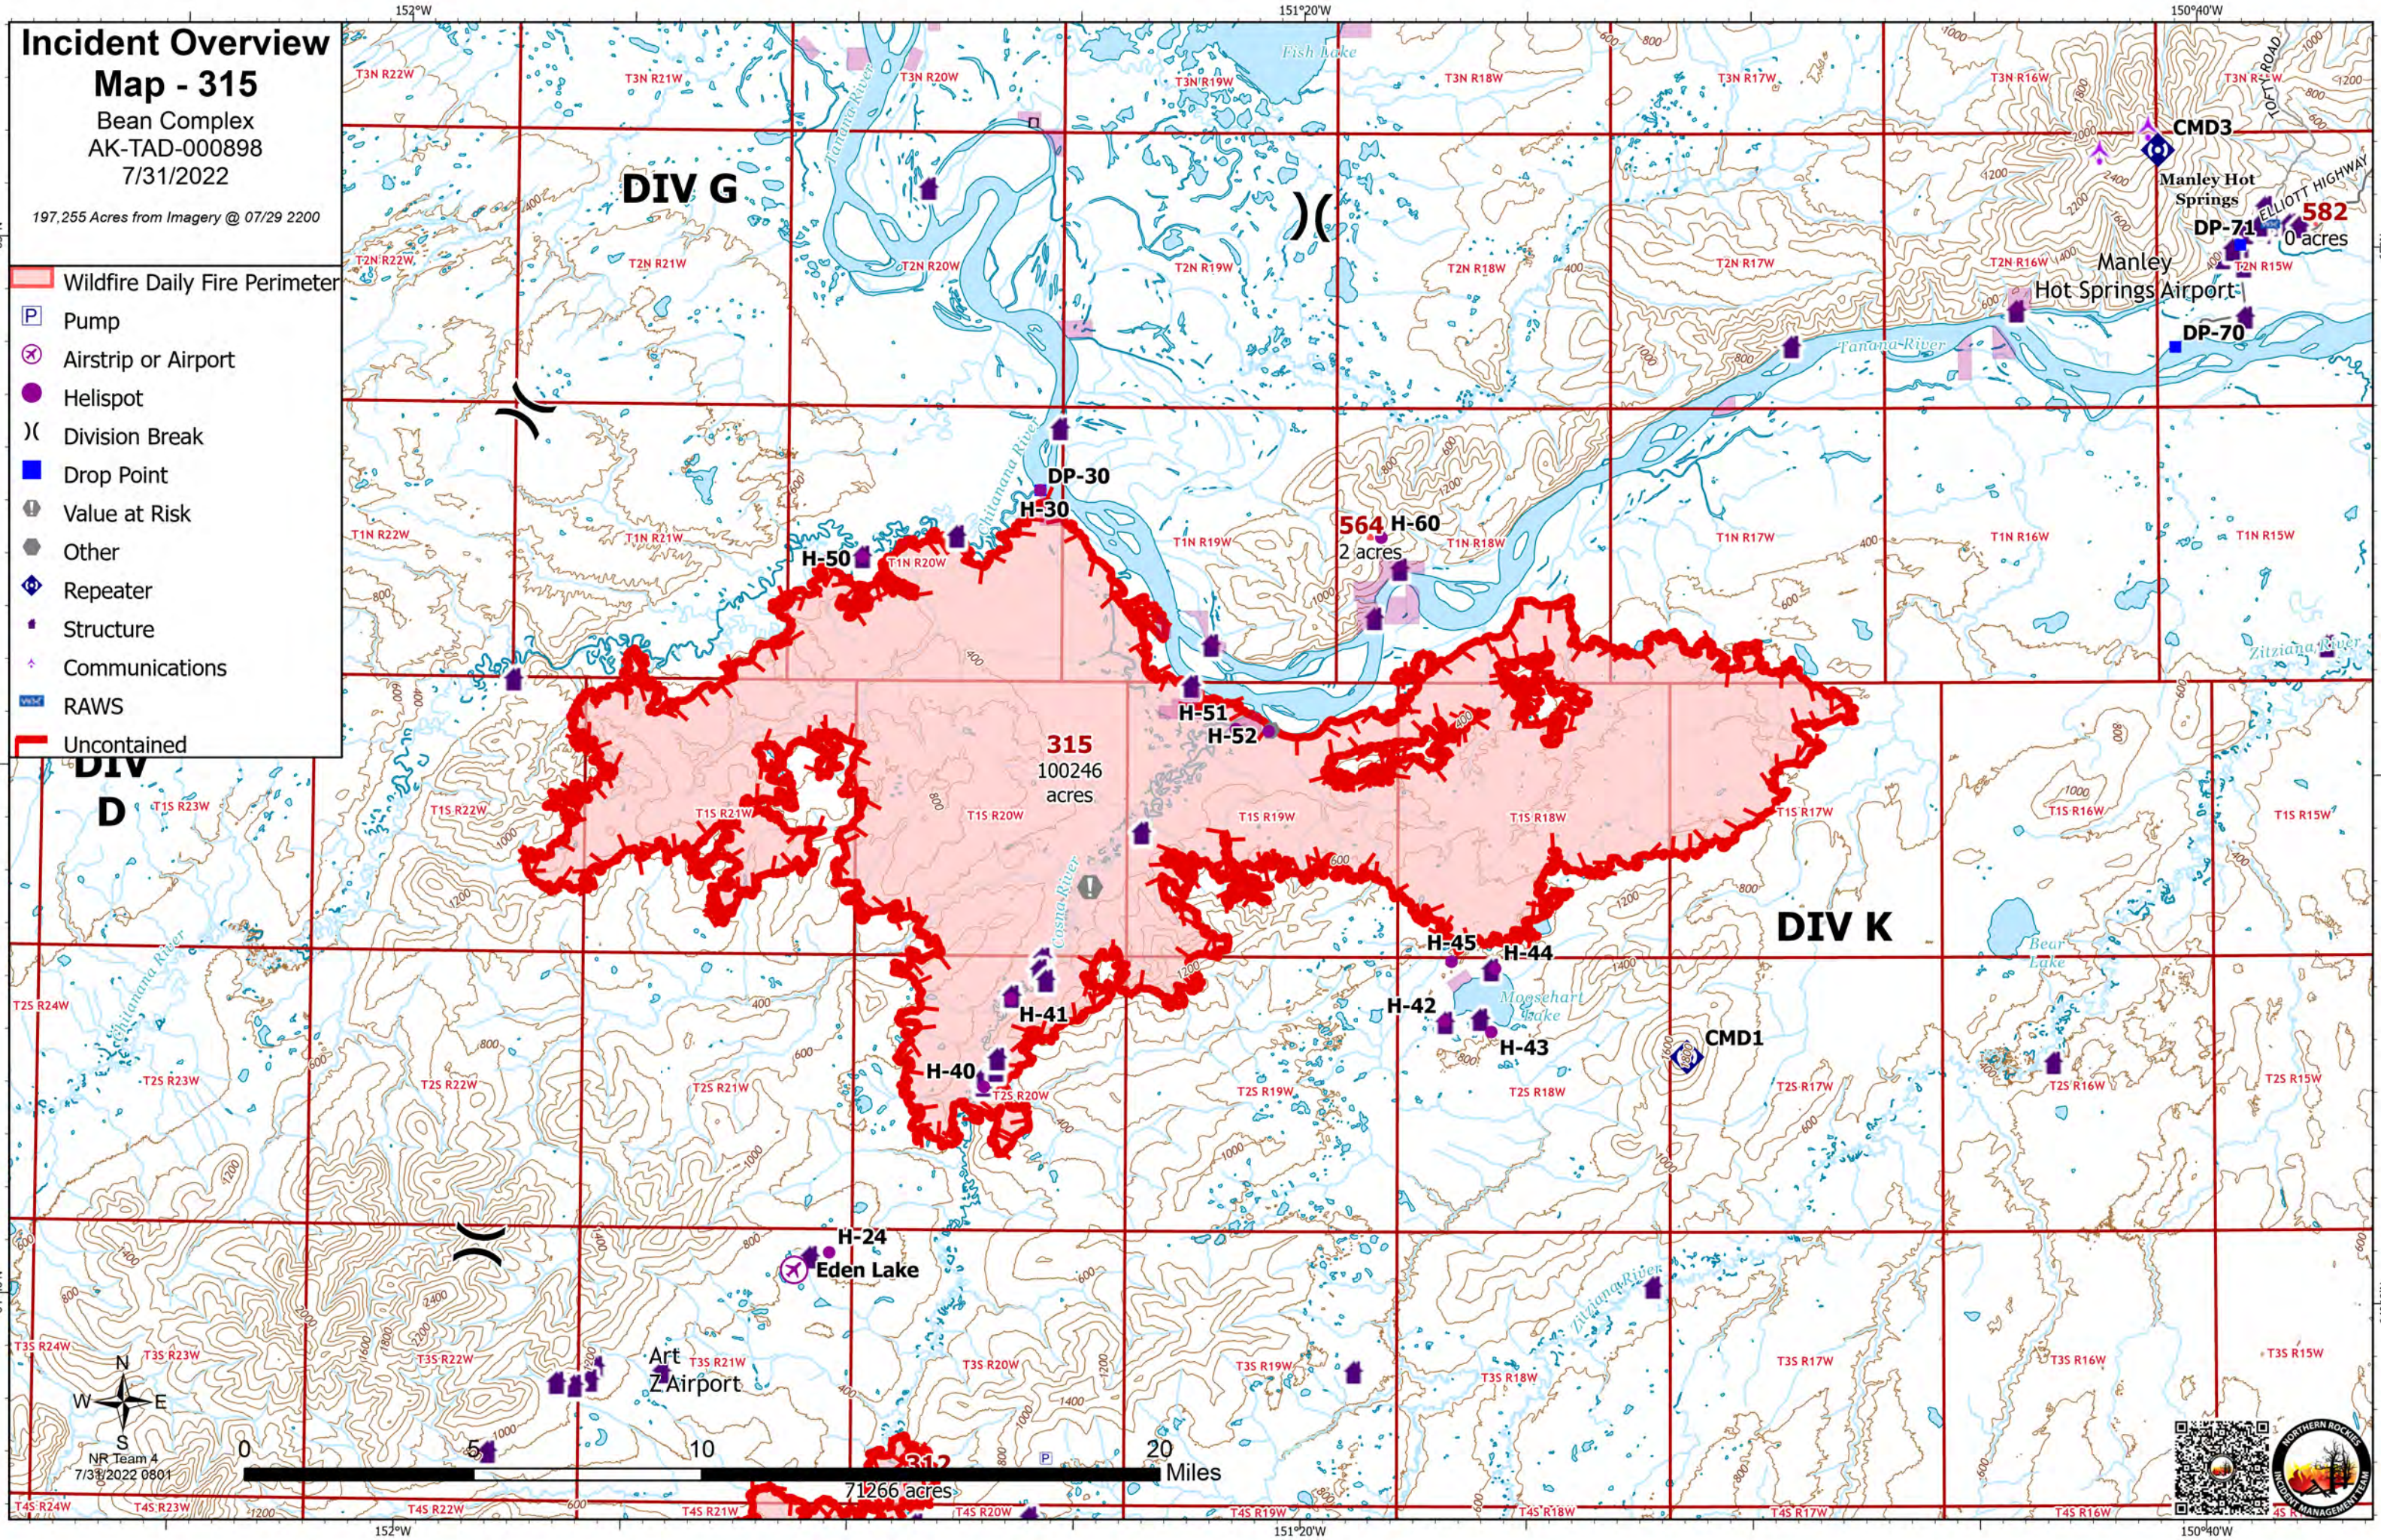

# Incident Overview

## Map - 315

Bean Complex  
AK-TAD-000898  
7/31/2022

197,255 Acres from Imagery @ 07/29 2200

- Wildfire Daily Fire Perimeter
- Pump
- Airstrip or Airport
- Helispot
- Division Break
- Drop Point
- Value at Risk
- Other
- Repeater
- Structure
- Communications
- RAWS
- Uncontained

NR Team 4  
7/31/2022 0801