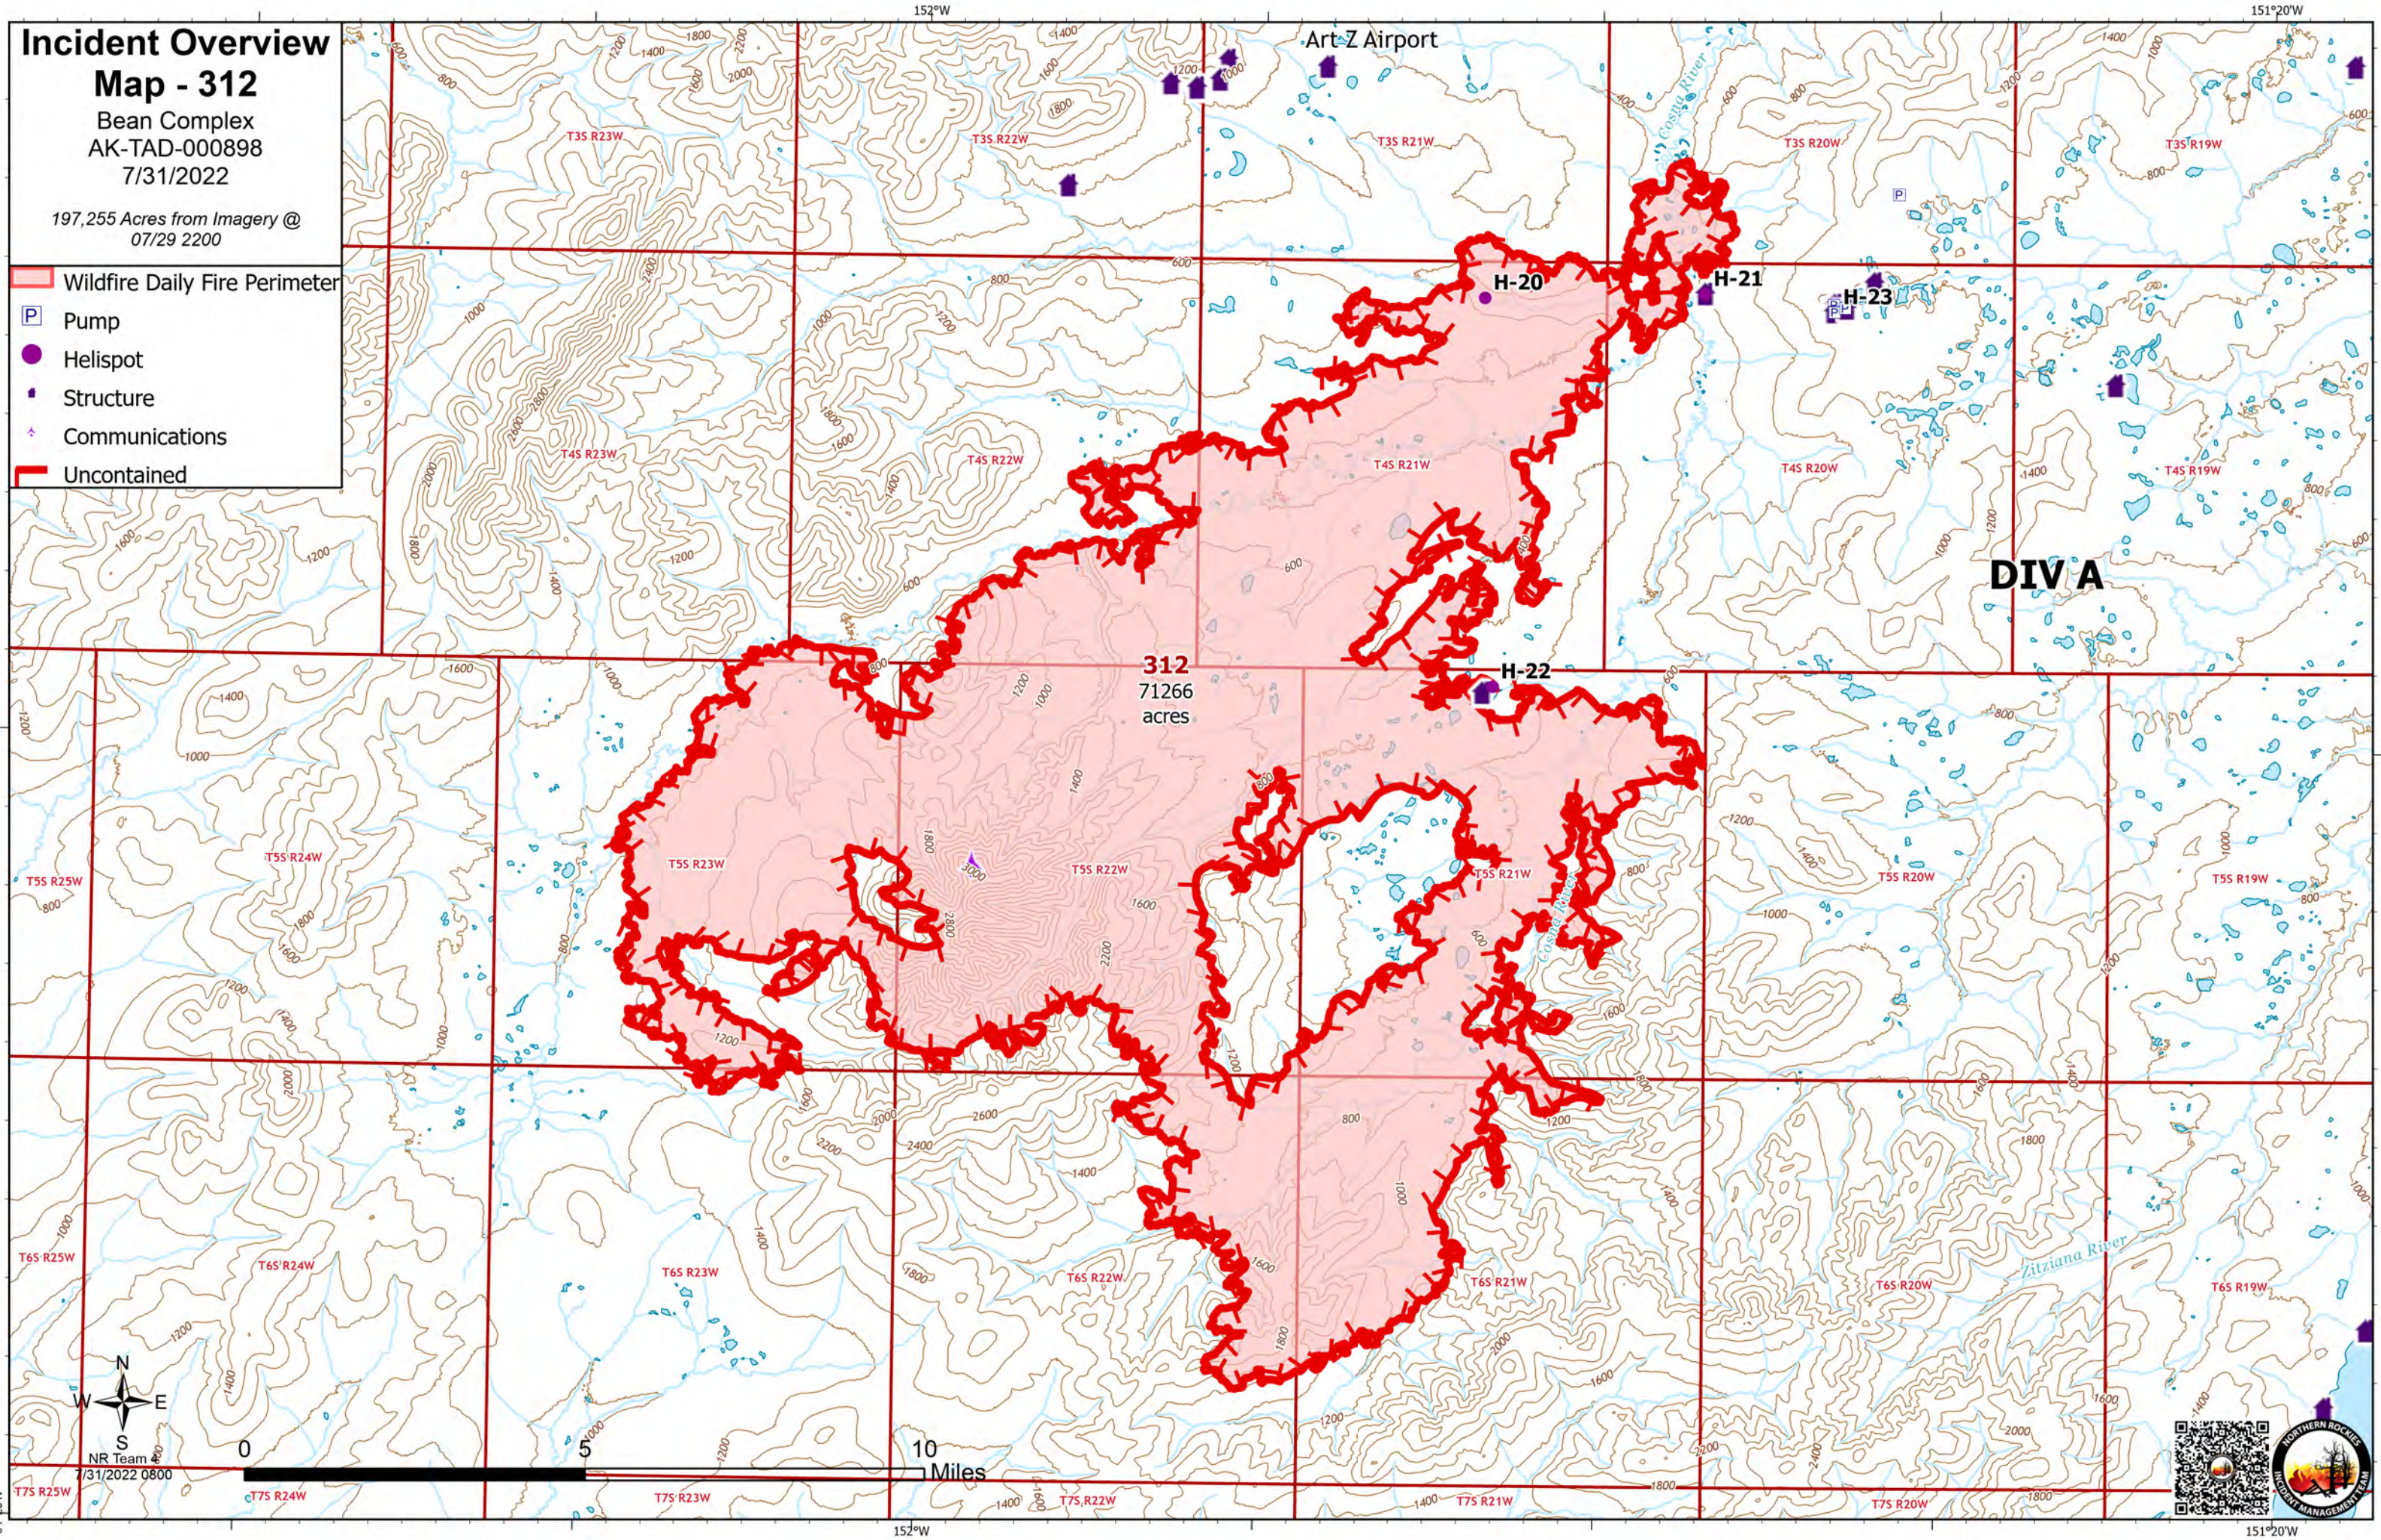

Incident Overview

Map - 312

Bean Complex
AK-TAD-000898
7/31/2022

197,255 Acres from Imagery @
07/29 2200

-  Wildfire Daily Fire Perimeter
-  Pump
-  Helispot
-  Structure
-  Communications
-  Uncontained

64°20'N

152°W

151°20'W

NR Team 4
7/31/2022 0800