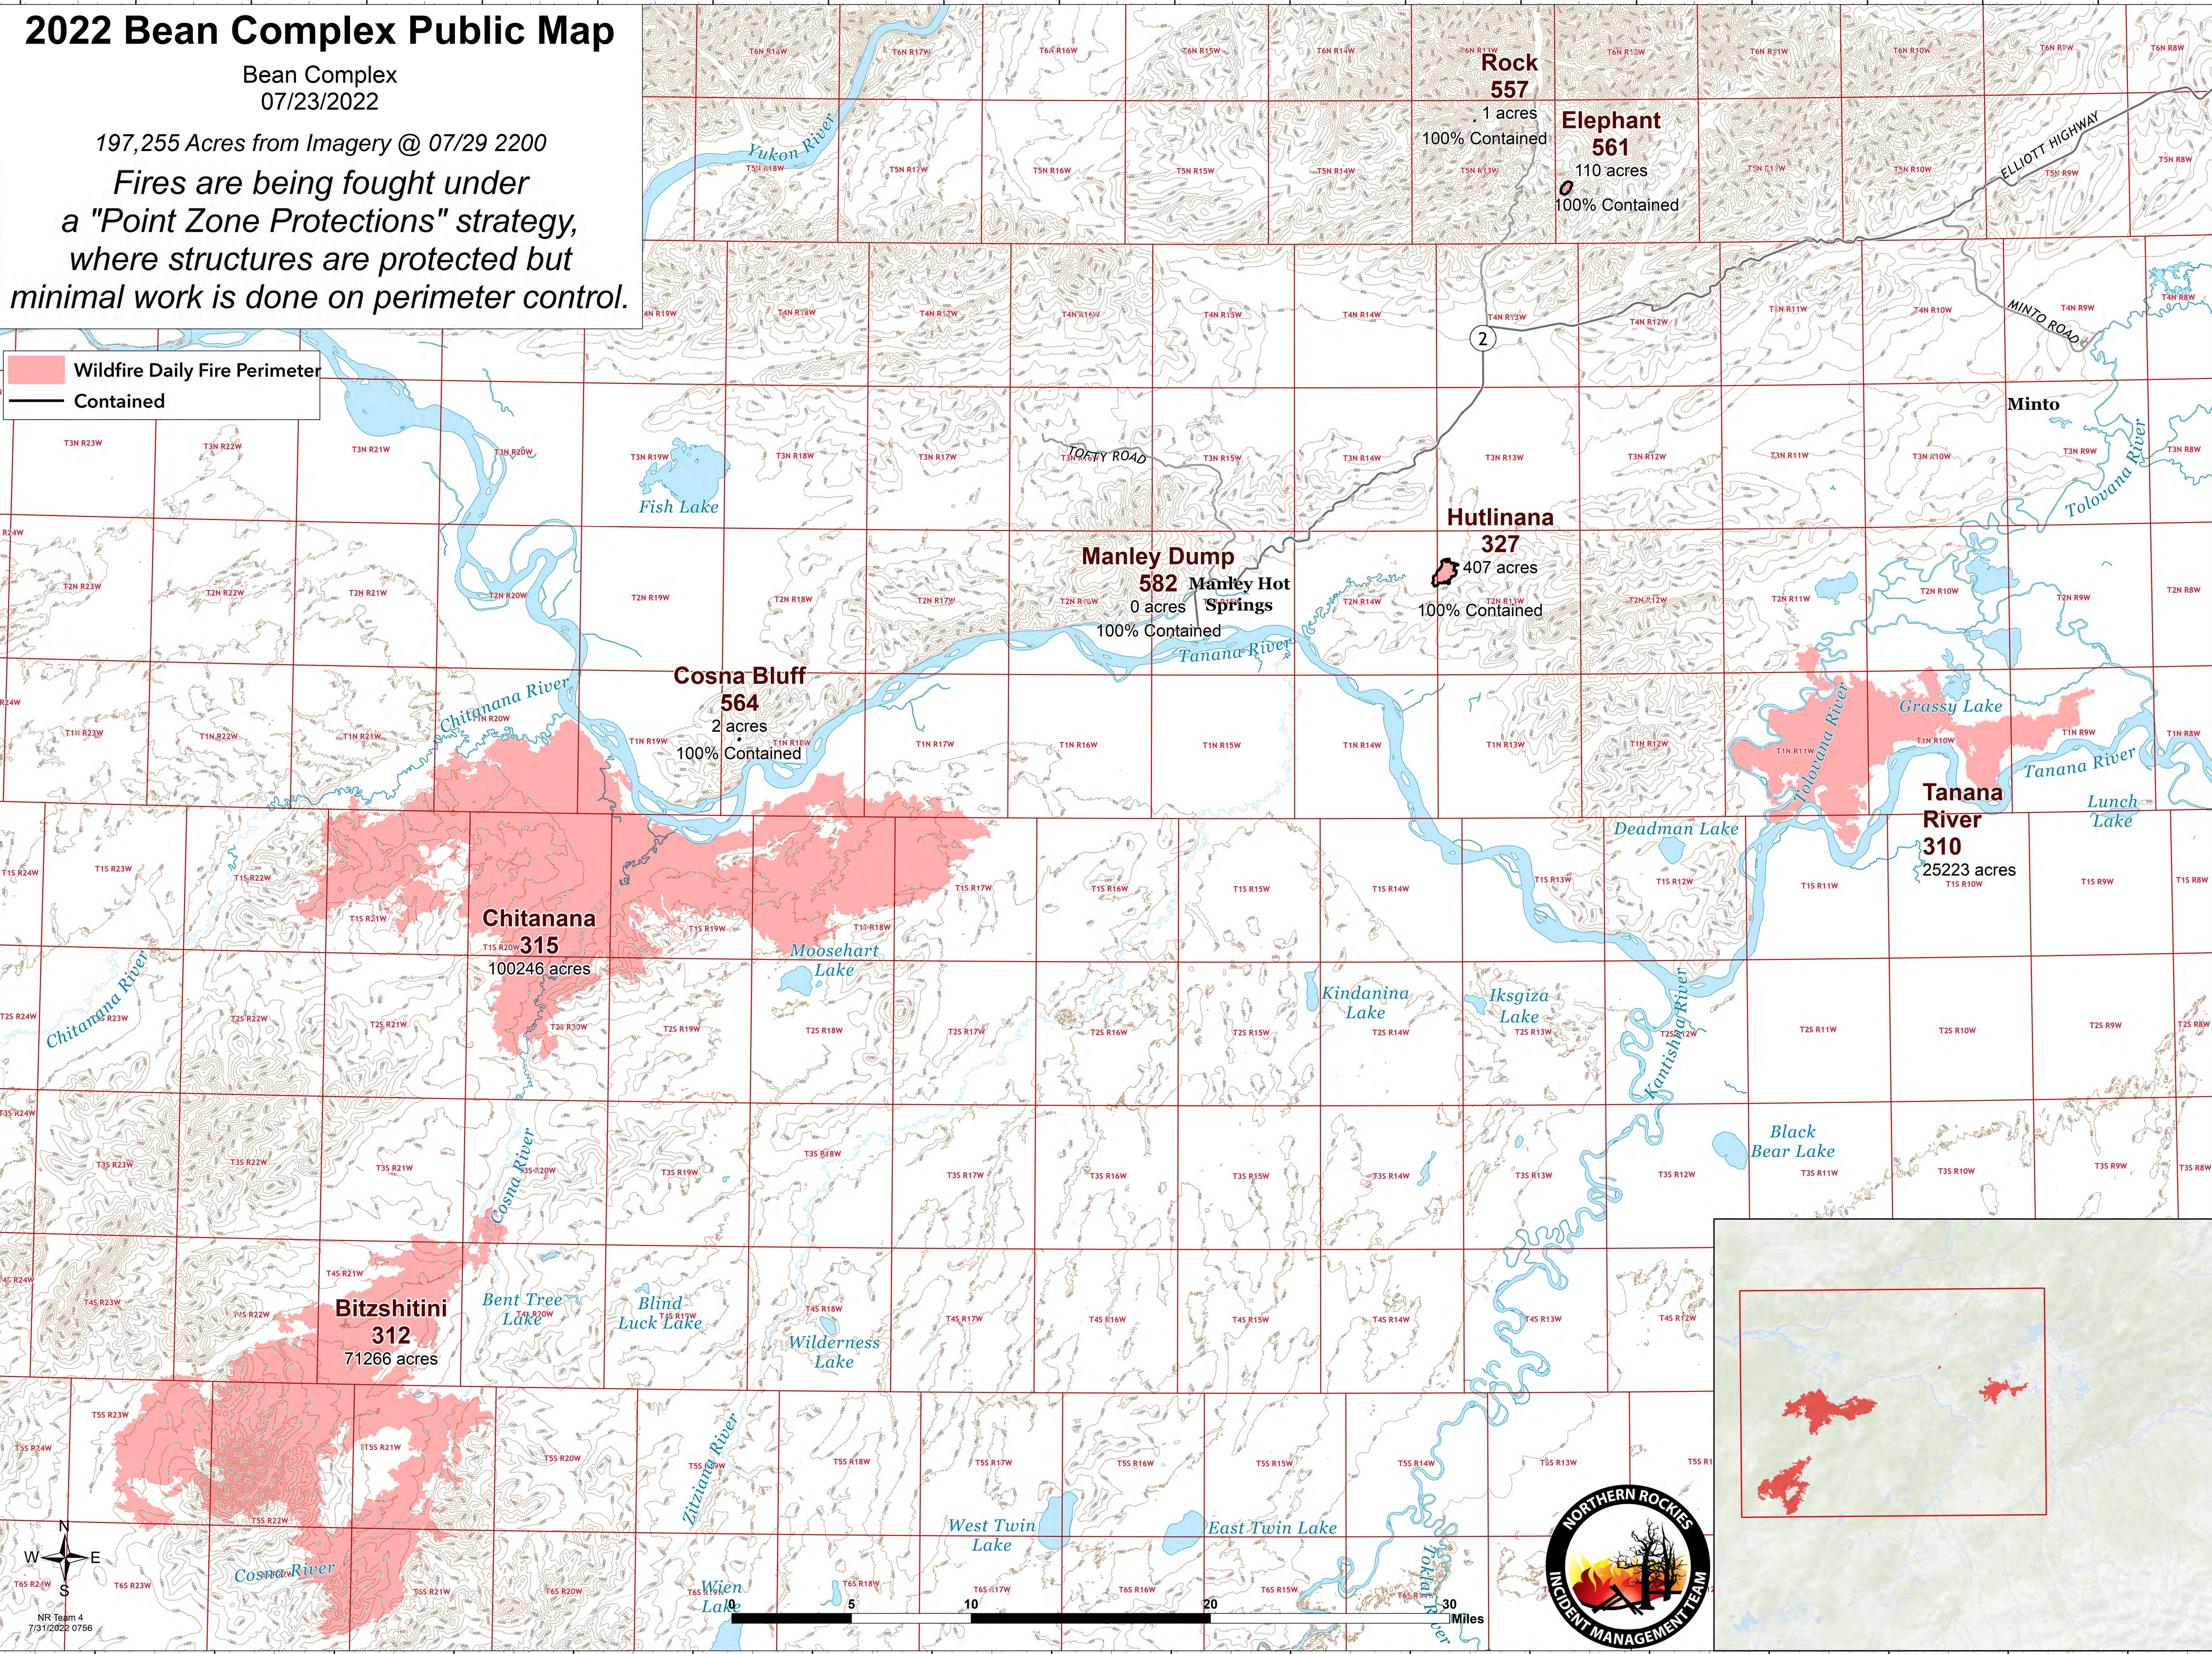

# 2022 Bean Complex Public Map

Bean Complex  
07/23/2022

197,255 Acres from Imagery @ 07/29 2200

Fires are being fought under a "Point Zone Protections" strategy, where structures are protected but minimal work is done on perimeter control.

 Wildfire Daily Fire Perimeter  
 Contained

NR Team 4  
7/31/2022 0756