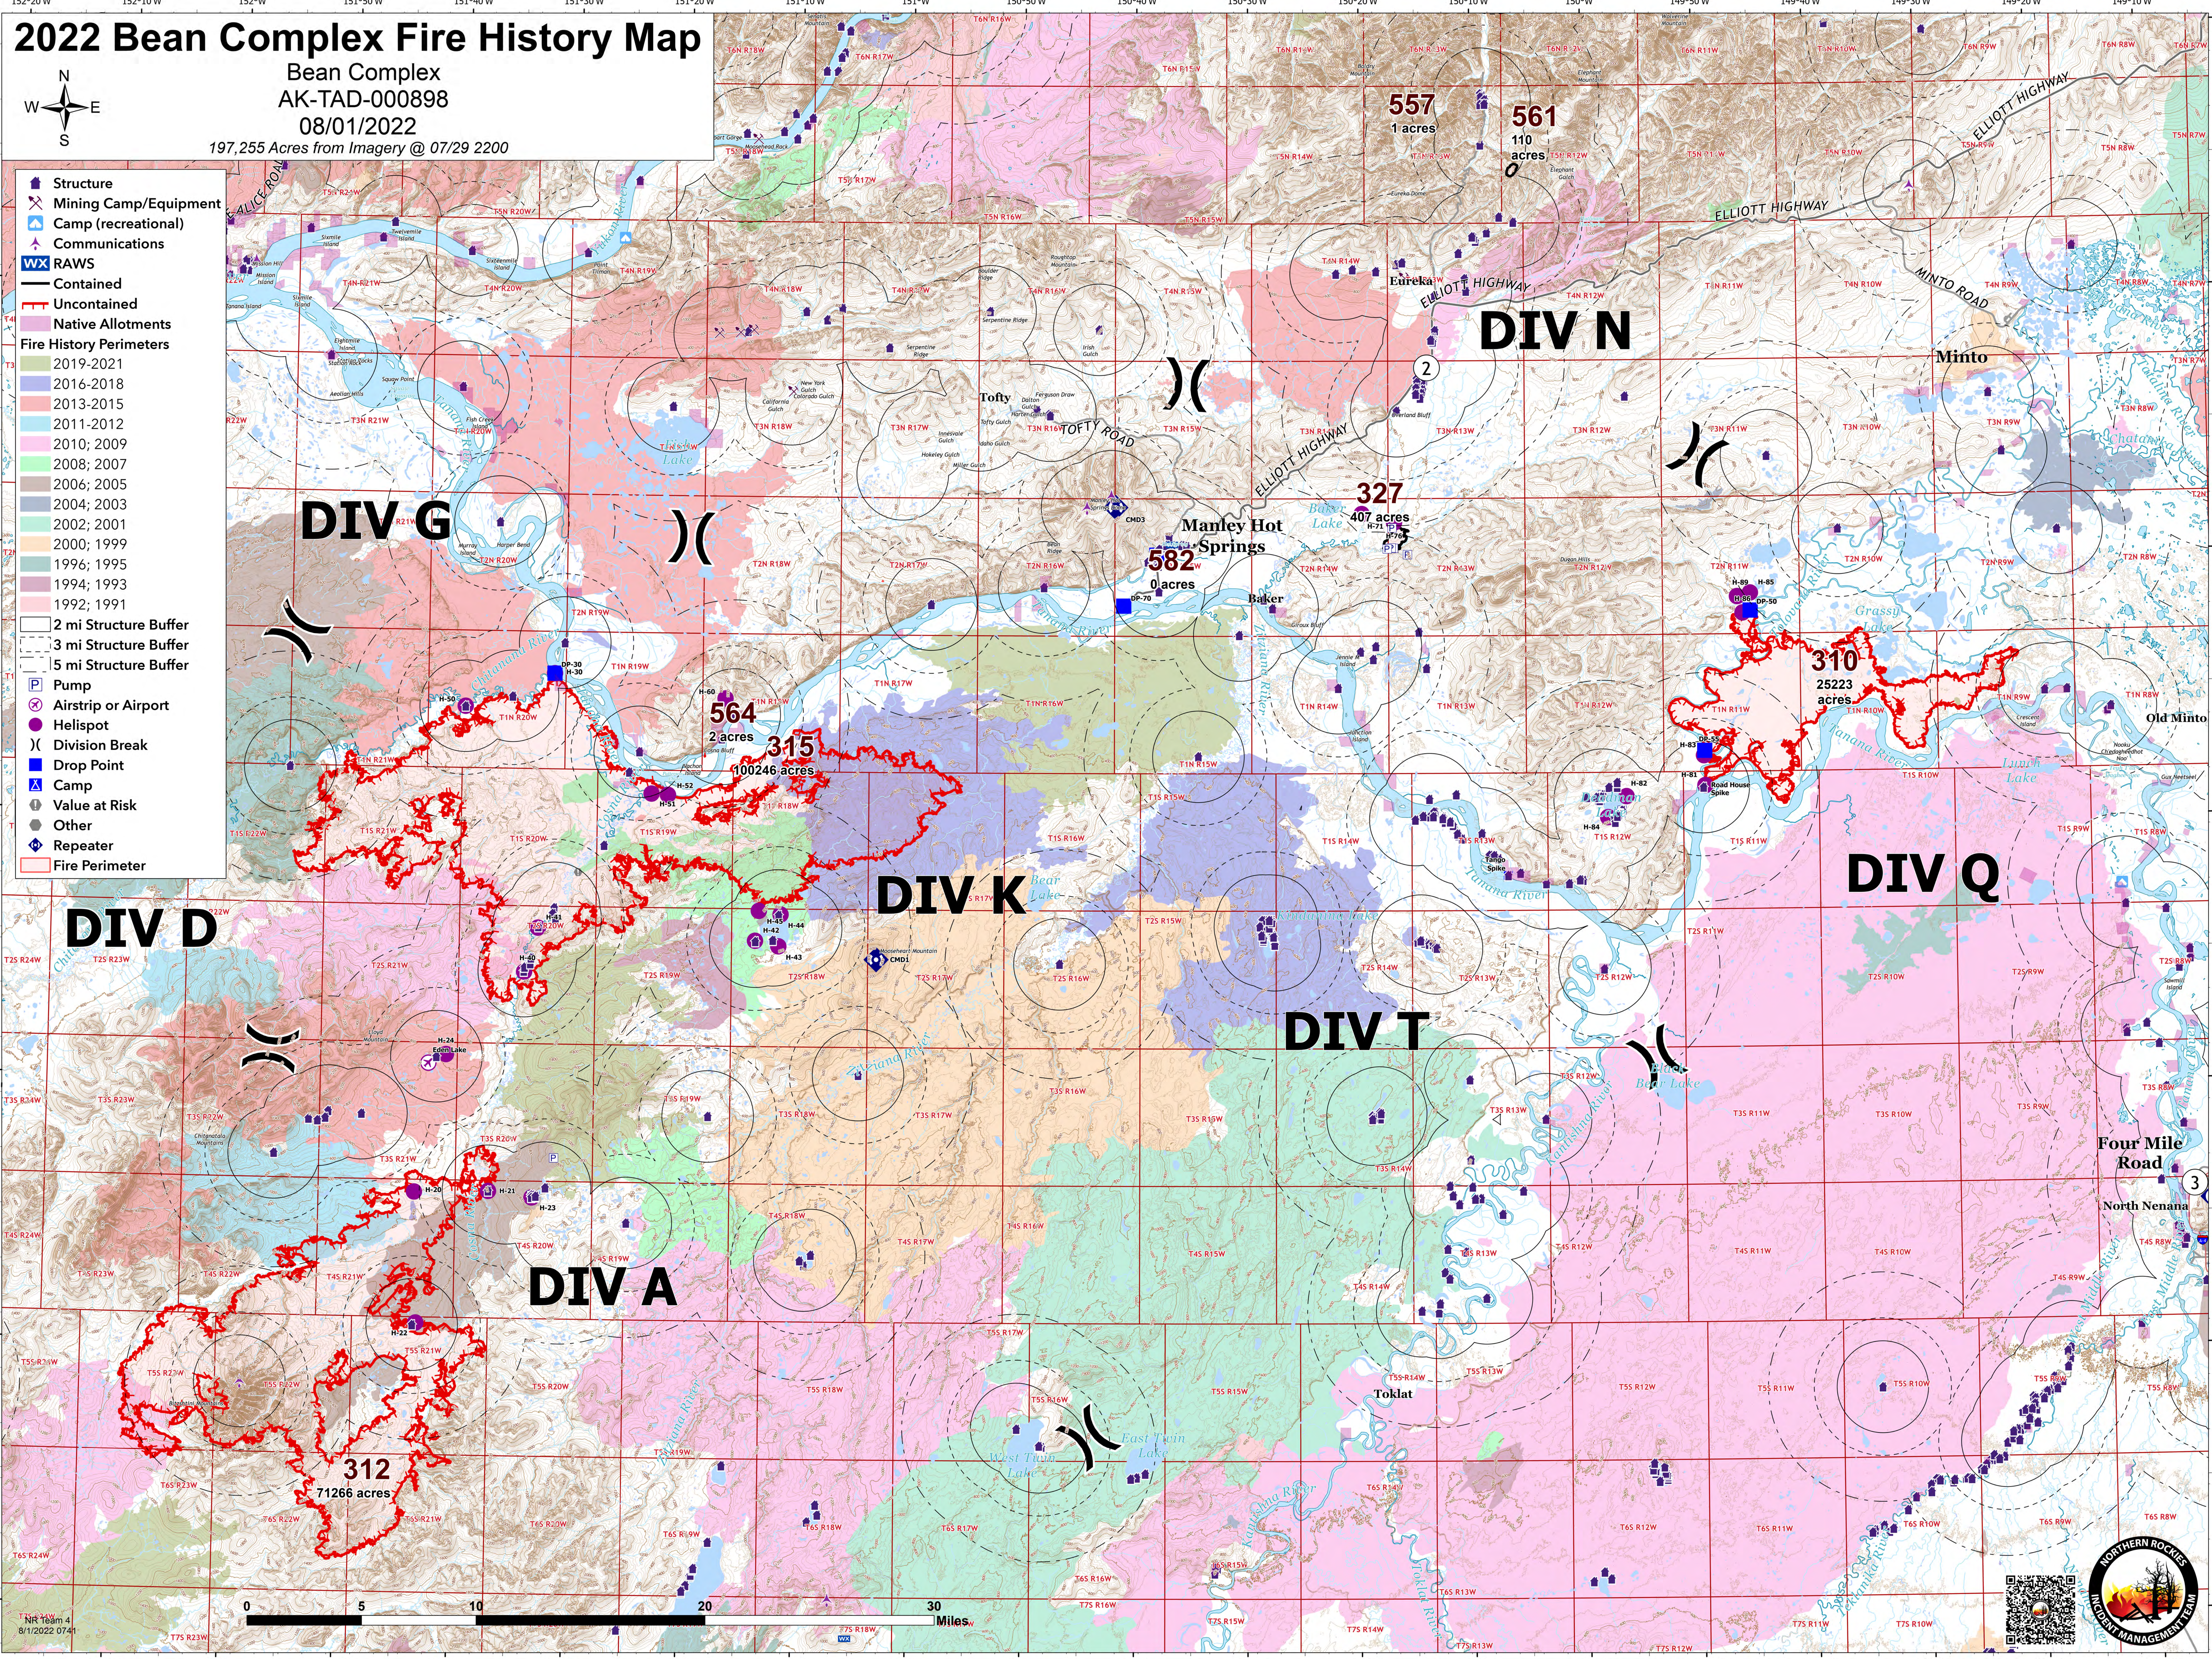

2022 Bean Complex Fire History Map

Bean Complex
AK-TAD-000898
08/01/2022

197,255 Acres from Imagery @ 07/29 2200

- Structure
- Mining Camp/Equipment
- Camp (recreational)
- Communications
- RAWs
- Contained
- Uncontained
- Native Allotments
- Fire History Perimeters
 - 2019-2021
 - 2016-2018
 - 2013-2015
 - 2011-2012
 - 2010; 2009
 - 2008; 2007
 - 2006; 2005
 - 2004; 2003
 - 2002; 2001
 - 2000; 1999
 - 1996; 1995
 - 1994; 1993
 - 1992; 1991
- 2 mi Structure Buffer
- 3 mi Structure Buffer
- 5 mi Structure Buffer
- Pump
- Airstrip or Airport
- Helispot
- Division Break
- Drop Point
- Camp
- Value at Risk
- Other
- Repeater
- Fire Perimeter

NR Team 4
8/1/2022 07:41