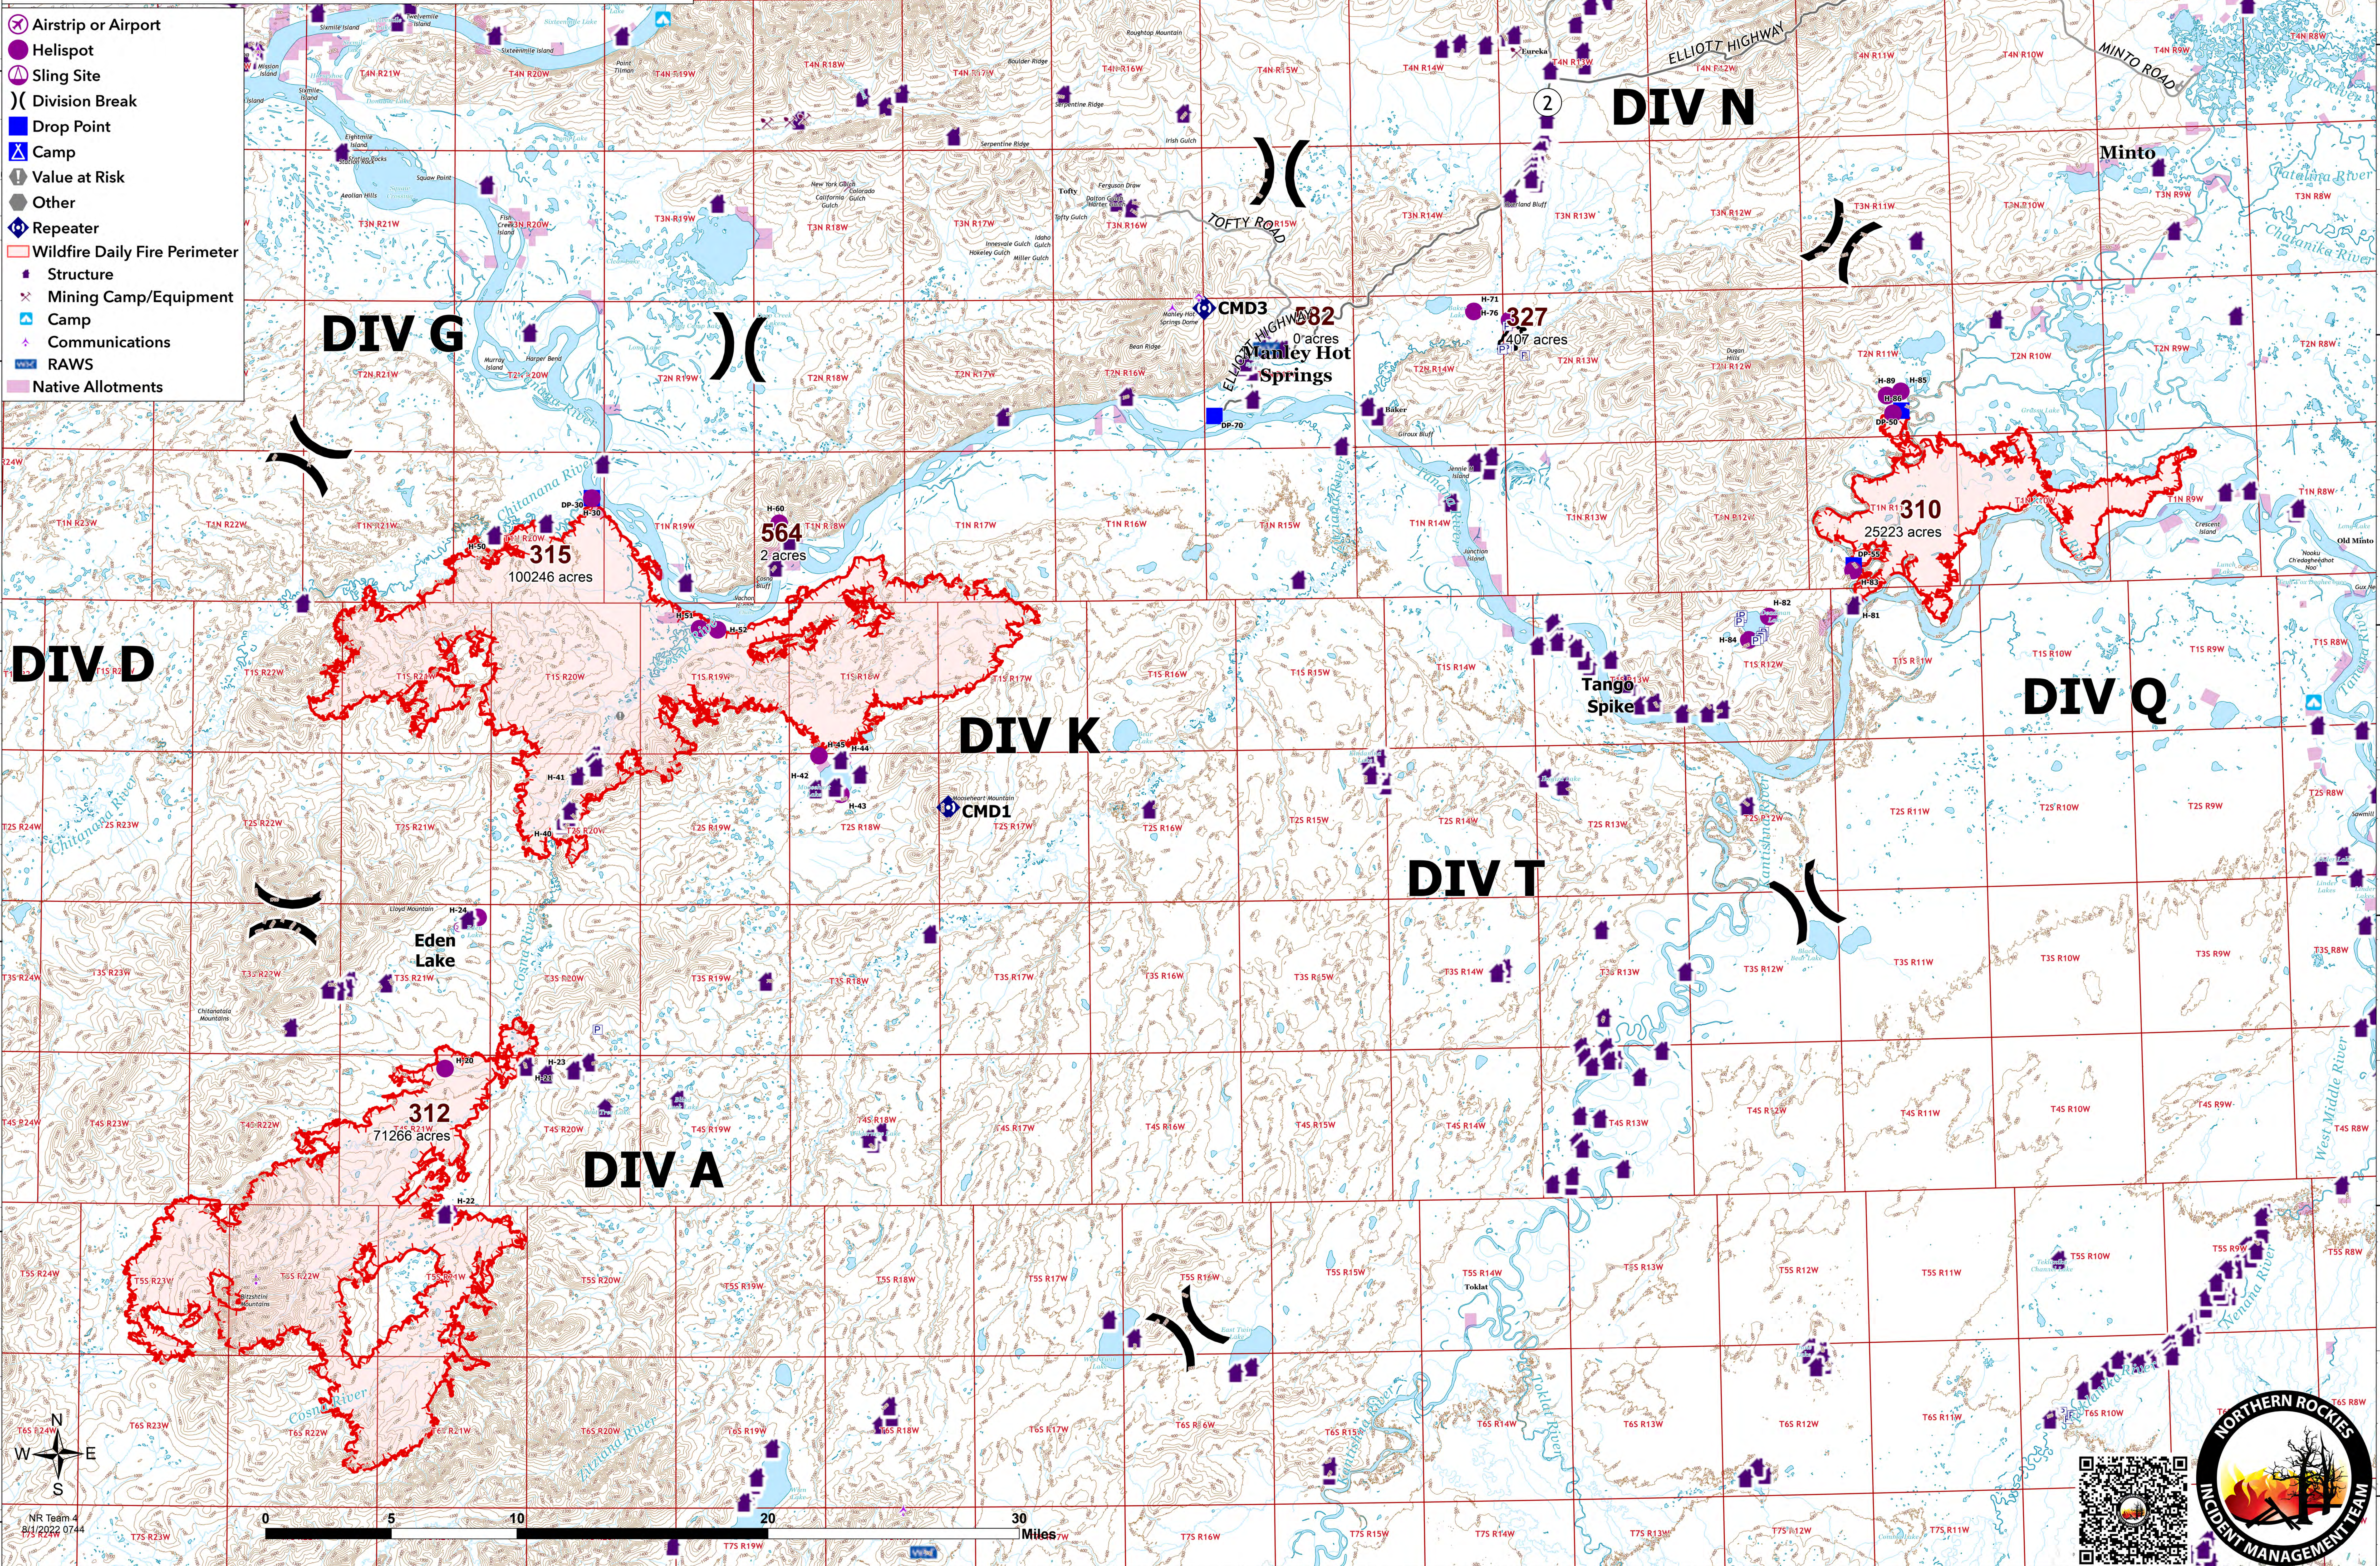

2022 Bean Complex Ops Map

Bean Complex
AK-TAD-000898
8/1/2022

197,255 Acres from Imagery @ 07/29 2200

- Airstrip or Airport
- Helispot
- Sling Site
- Division Break
- Drop Point
- Camp
- Value at Risk
- Other
- Repeater
- Wildfire Daily Fire Perimeter
- Structure
- Mining Camp/Equipment
- Camp
- Communications
- RAWS
- Native Allotments

NR Team 4
8/1/2022 0744