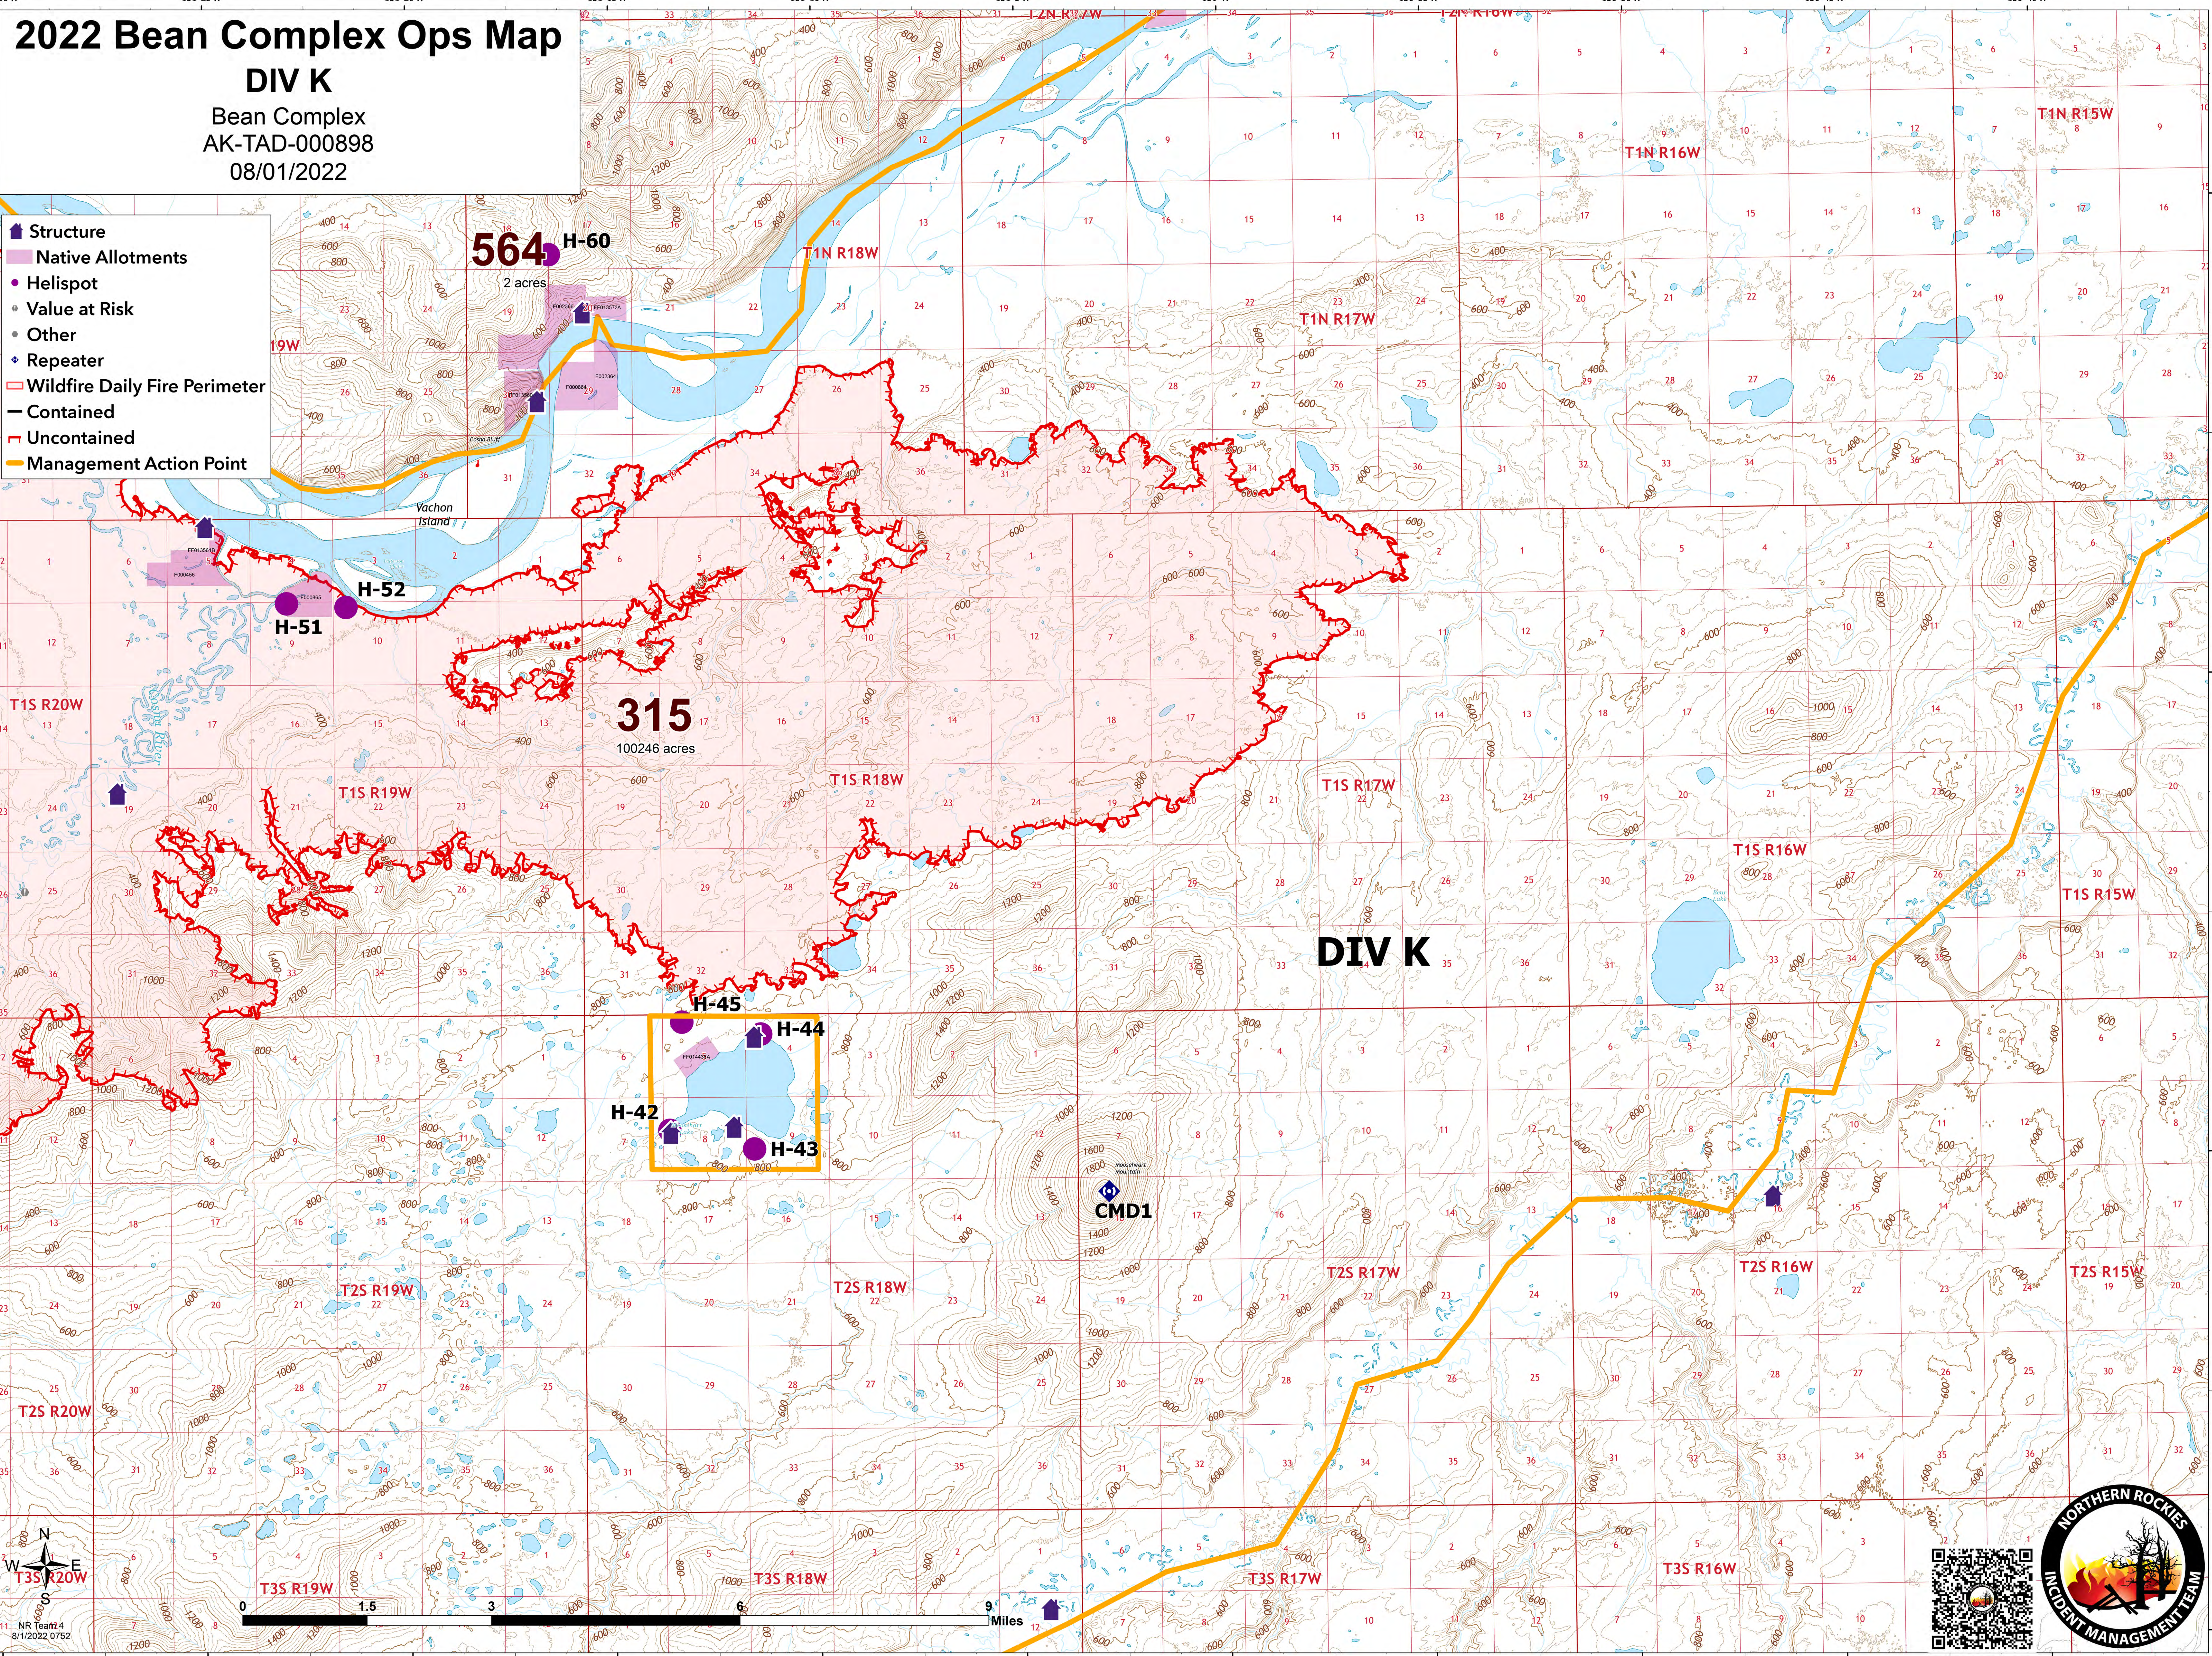

# 2022 Bean Complex Ops Map

## DIV K

Bean Complex  
AK-TAD-000898  
08/01/2022

- Structure
- Native Allotments
- Helispot
- Value at Risk
- Other
- Repeater
- Wildfire Daily Fire Perimeter
- Contained
- Uncontained
- Management Action Point

NR Team #4  
8/1/2022 0752