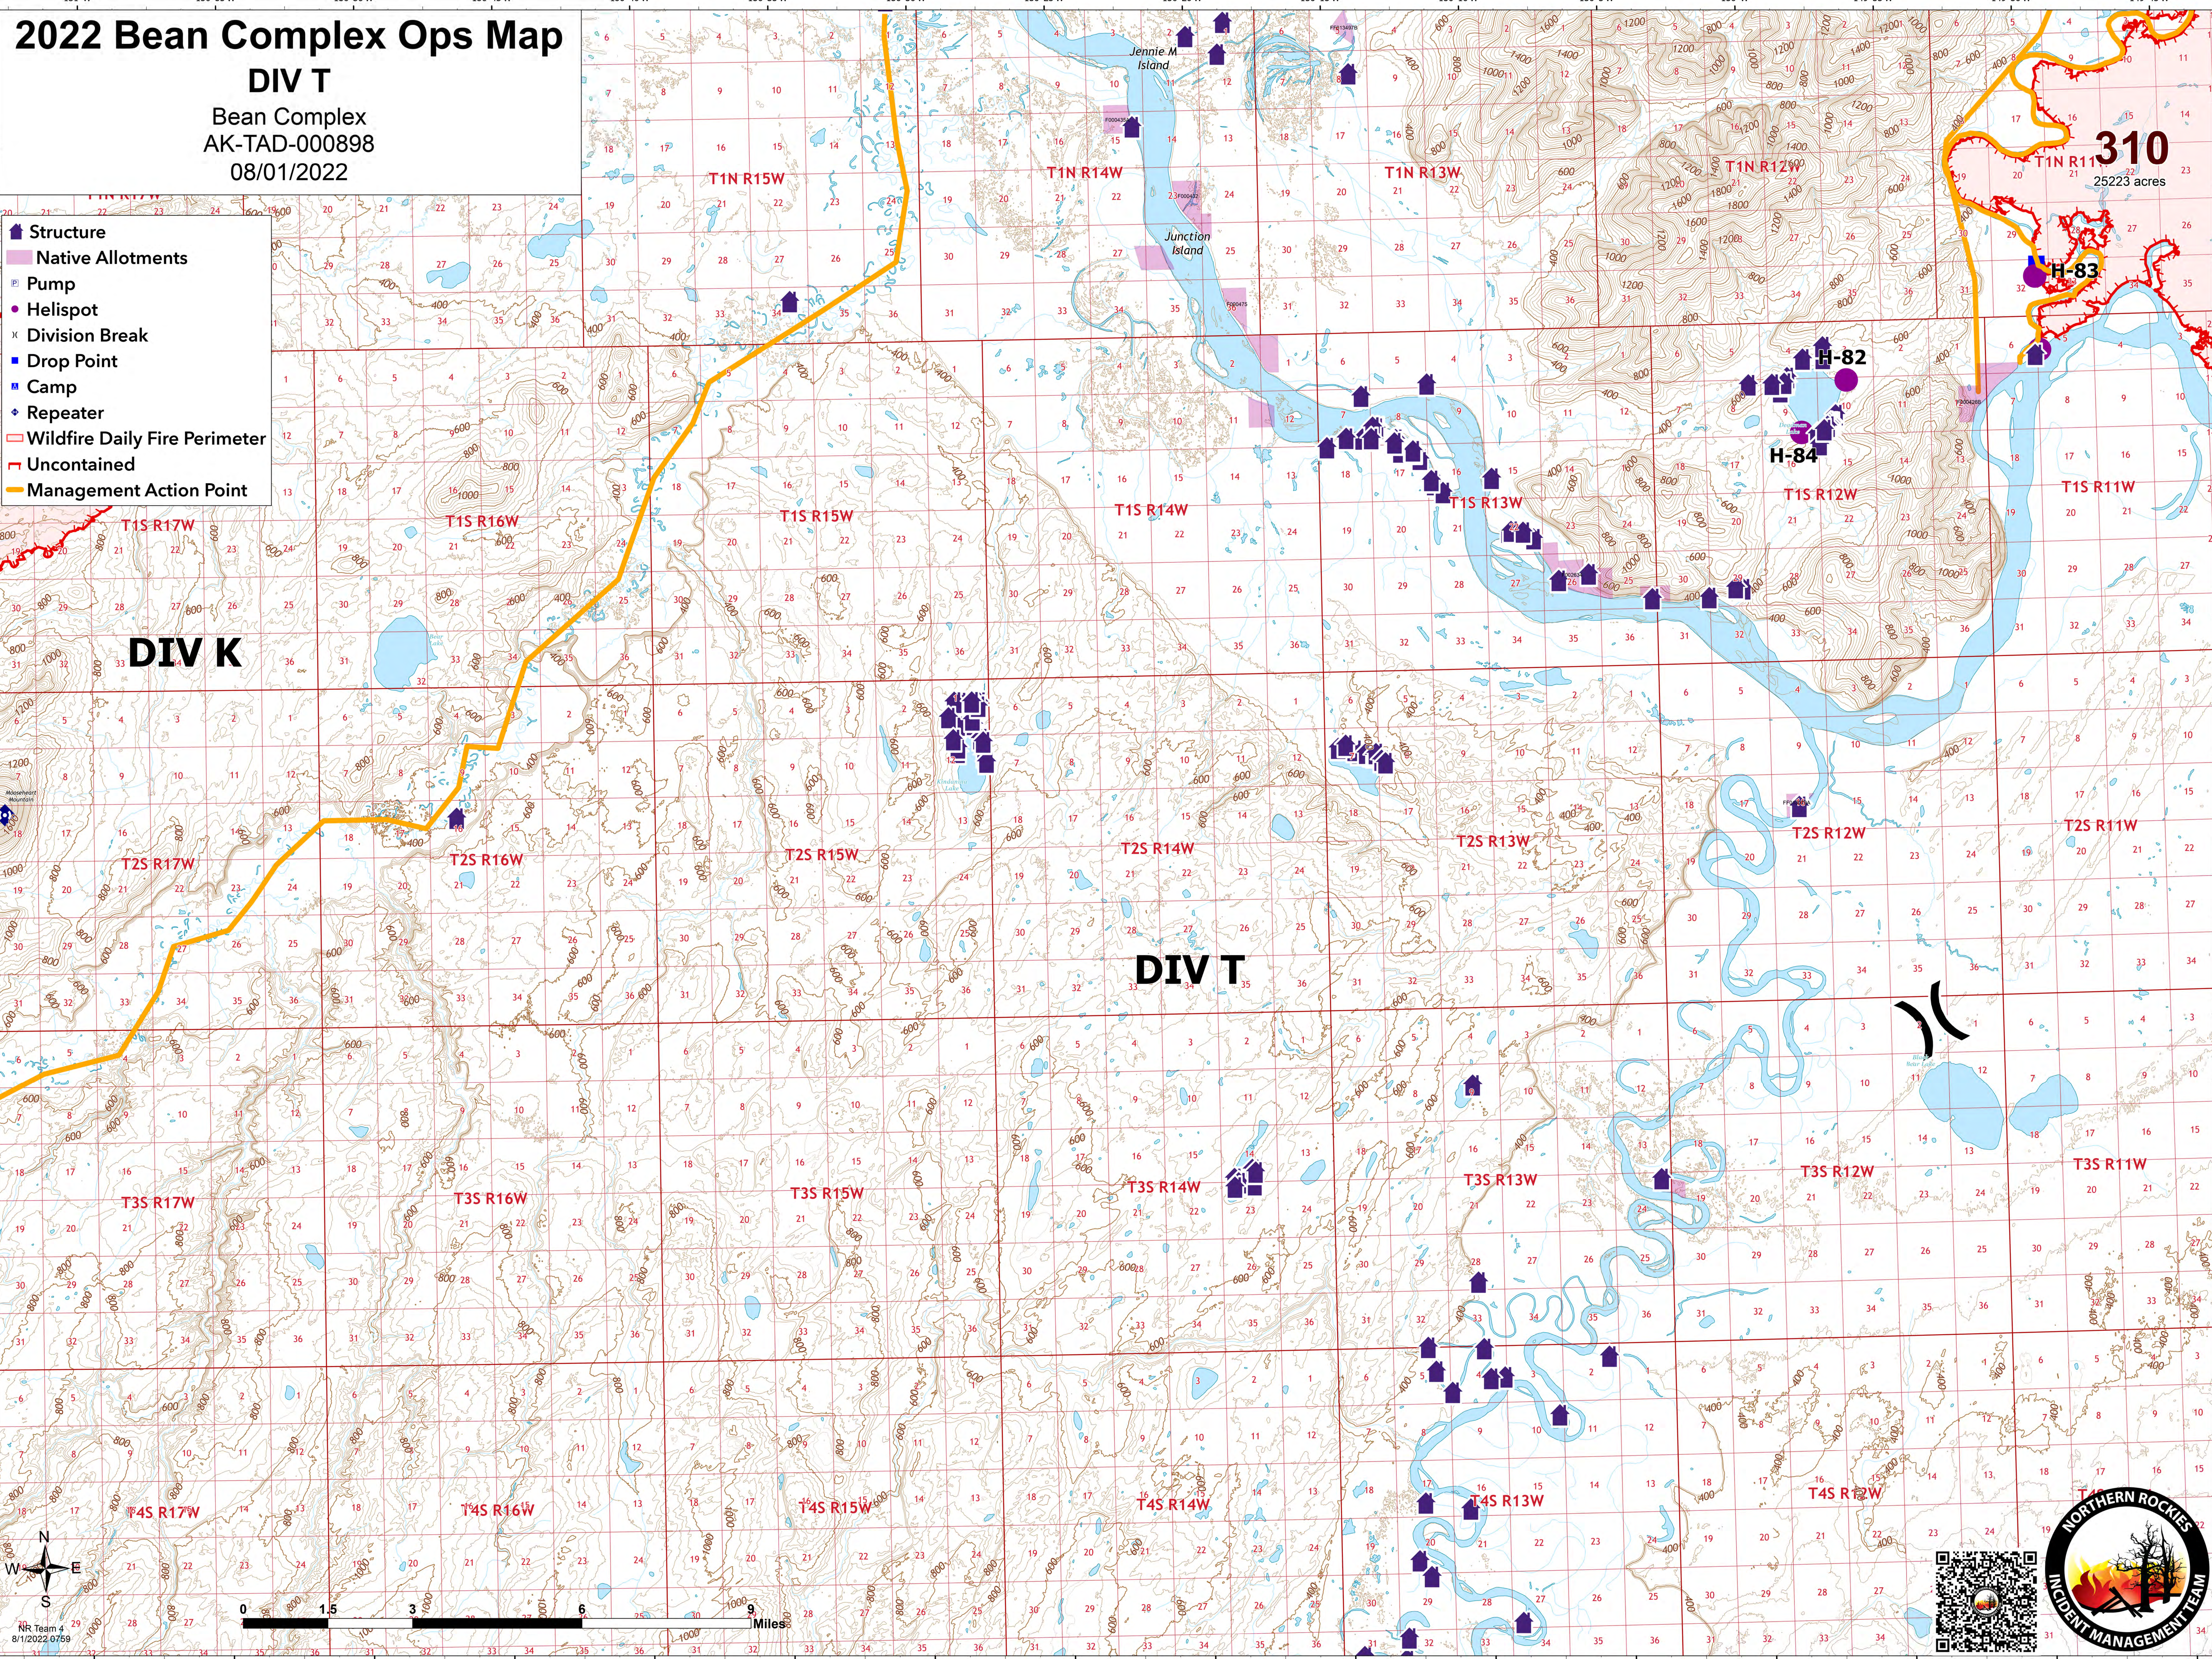

# 2022 Bean Complex Ops Map

## DIV T

Bean Complex  
AK-TAD-000898  
08/01/2022

- Structure
- Native Allotments
- Pump
- Helispot
- Division Break
- Drop Point
- Camp
- Repeater
- Wildfire Daily Fire Perimeter
- Uncontained
- Management Action Point

310  
25223 acres

H-83

H-82

H-84

DIV T