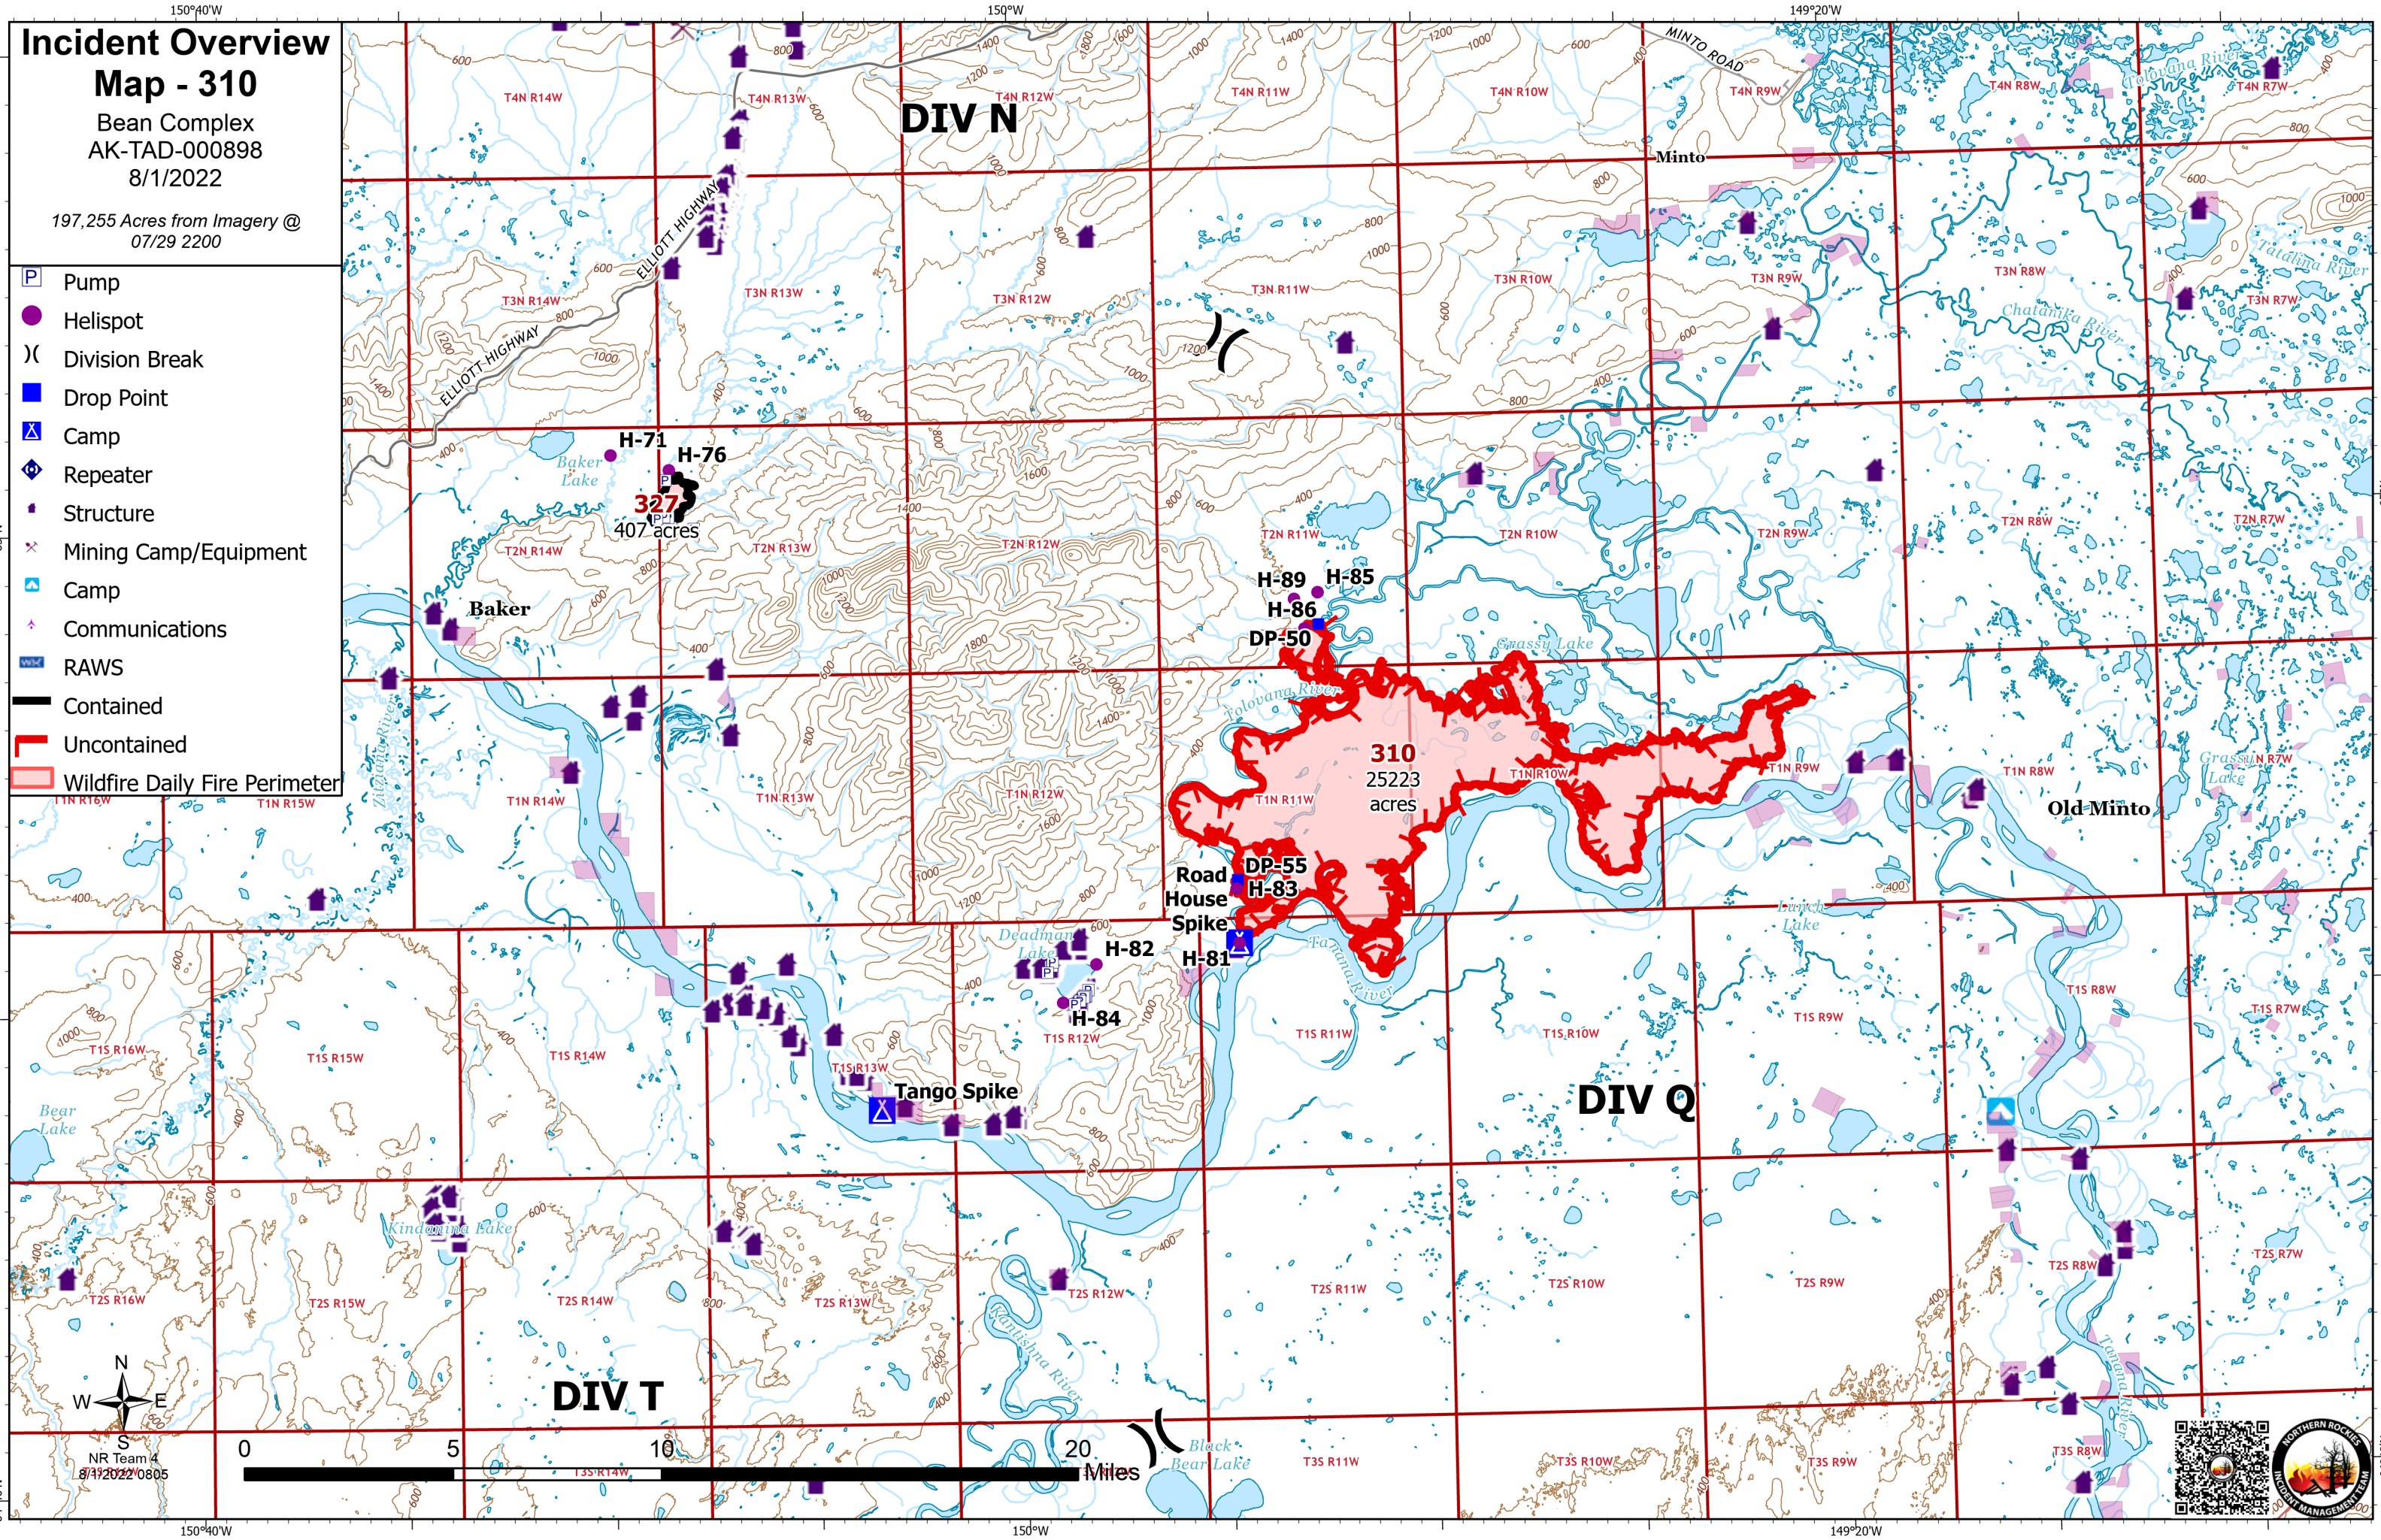

Incident Overview

Map - 310

Bean Complex
AK-TAD-000898
8/1/2022

197,255 Acres from Imagery @
07/29 2200

- Pump
- Helispot
- Division Break
- Drop Point
- Camp
- Repeater
- Structure
- Mining Camp/Equipment
- Camp
- Communications
- RAWS
- Contained
- Uncontained
- Wildfire Daily Fire Perimeter

65°N

64°40'N

150°40'W

150°W

149°20'W

150°40'W

150°W

149°20'W