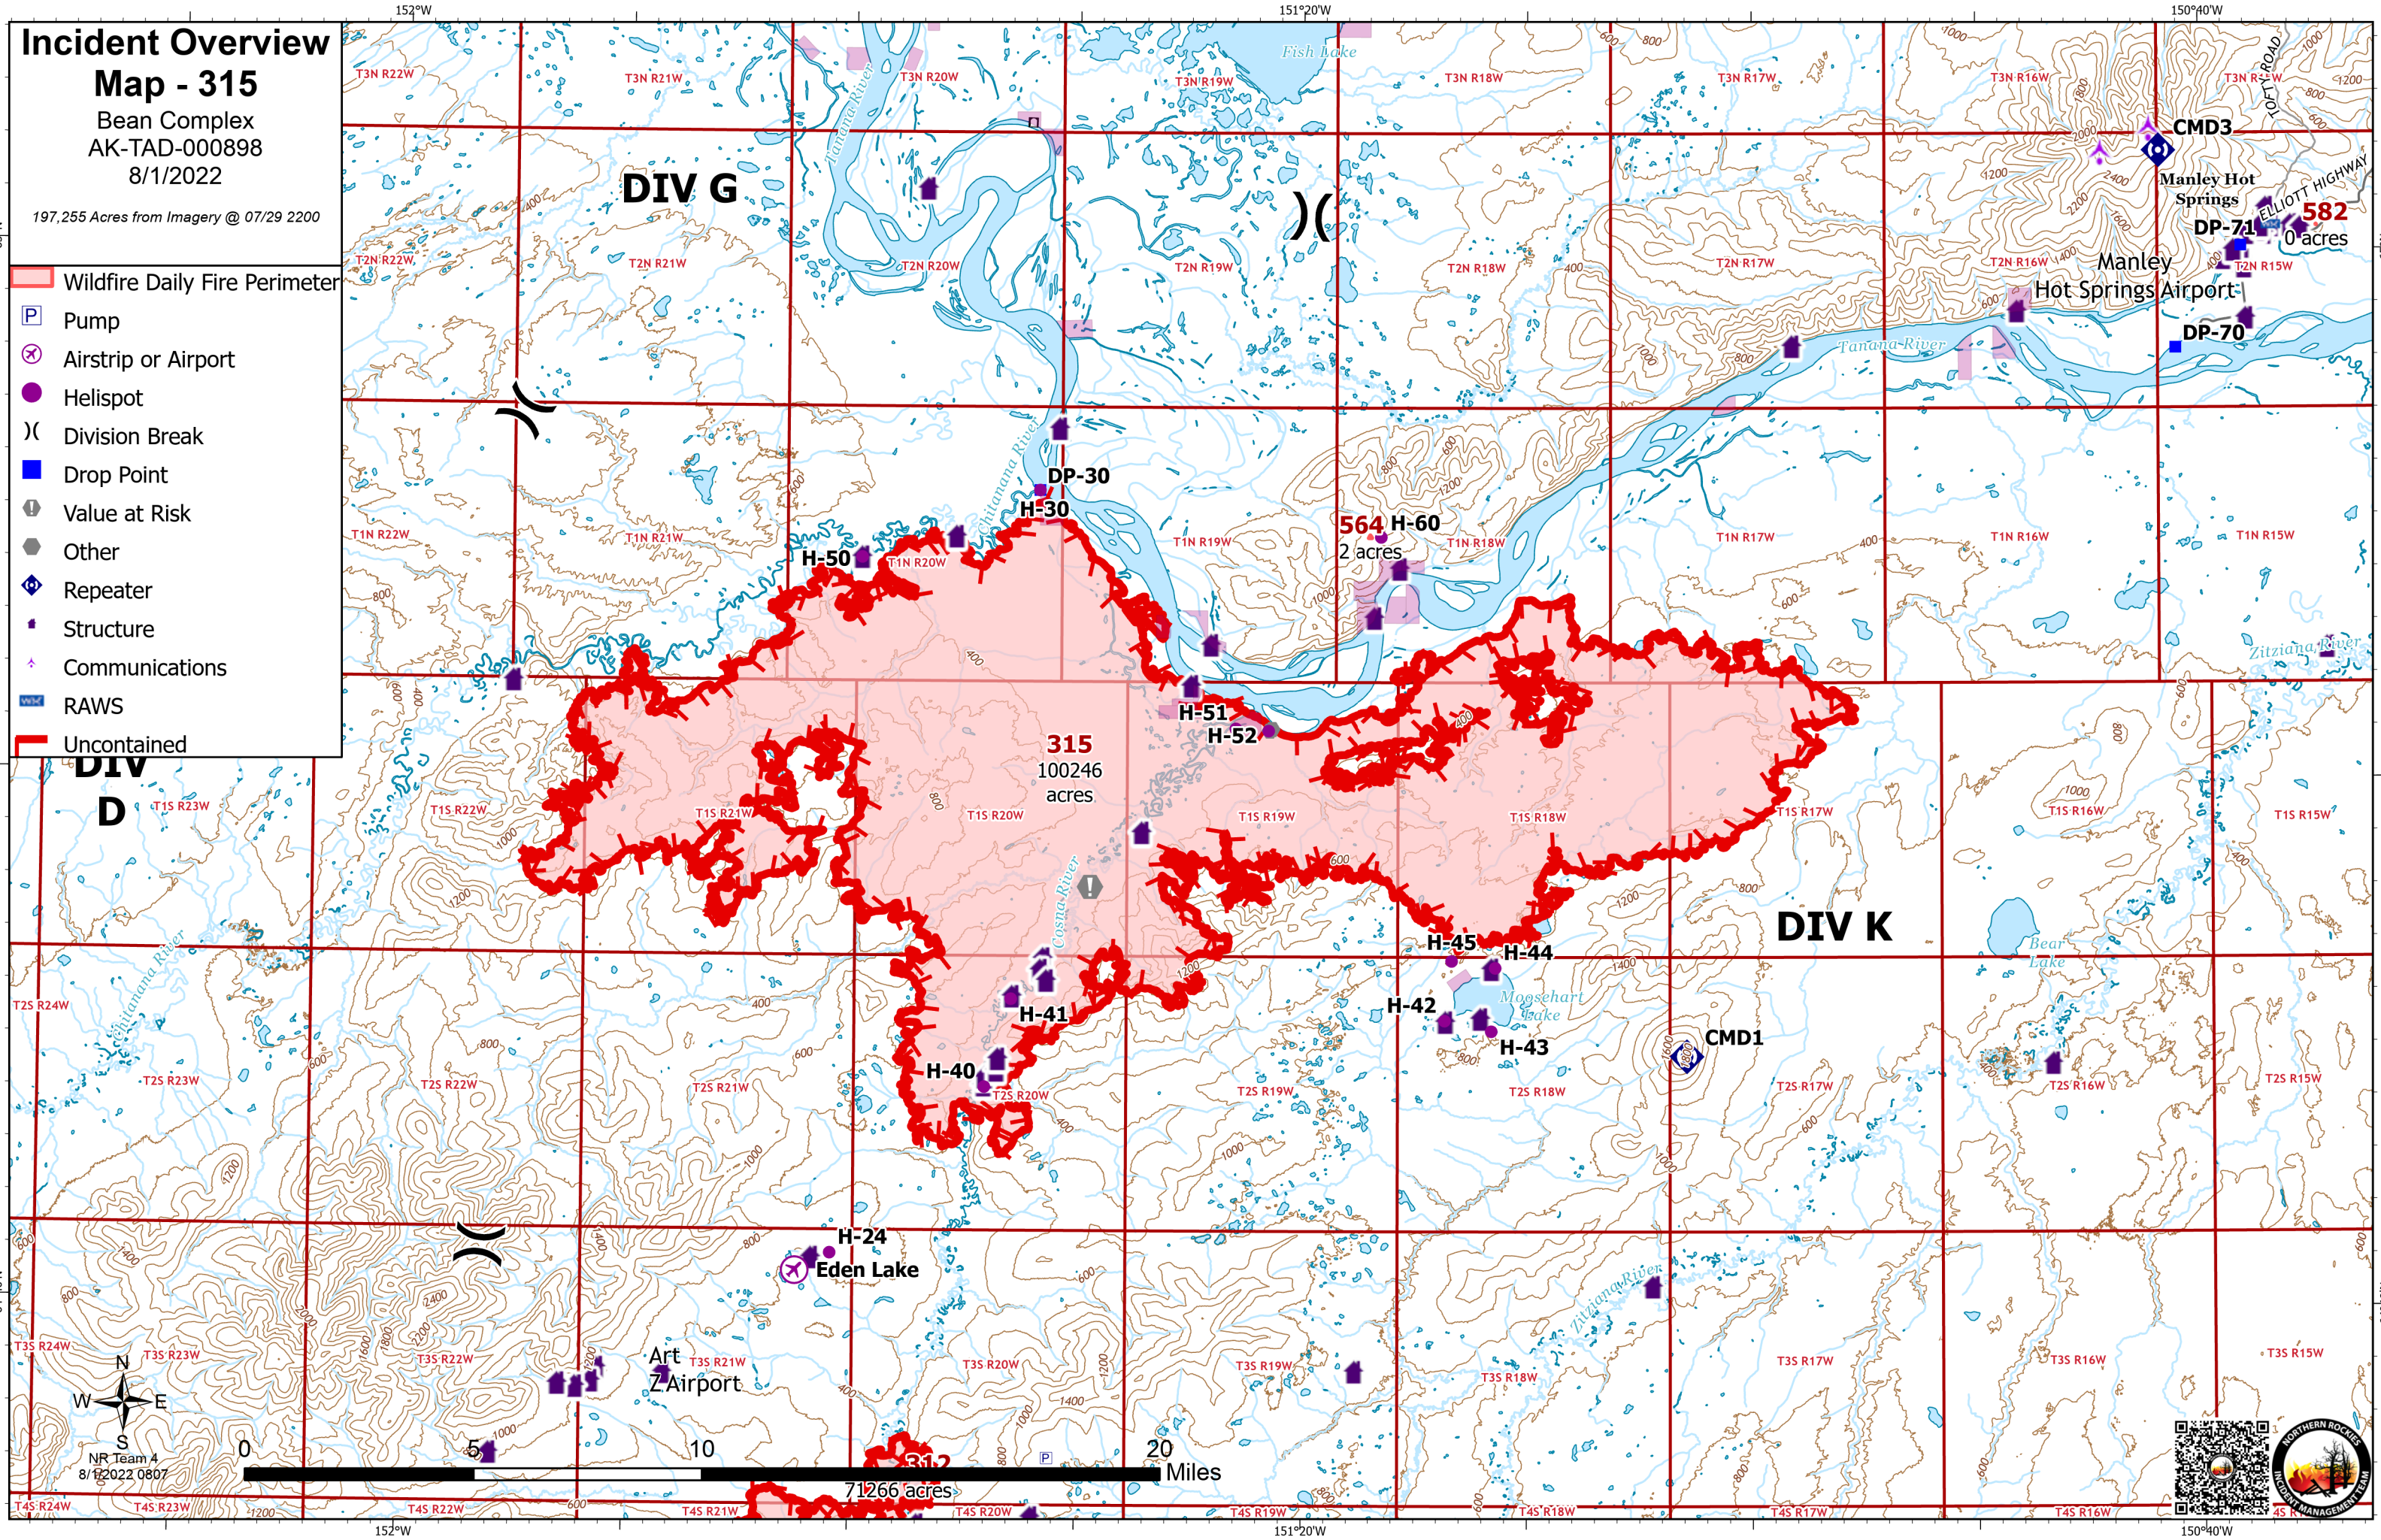

Incident Overview

Map - 315

Bean Complex
AK-TAD-000898
8/1/2022

197,255 Acres from Imagery @ 07/29 2200

- Wildfire Daily Fire Perimeter
- Pump
- Airstrip or Airport
- Helispot
- Division Break
- Drop Point
- Value at Risk
- Other
- Repeater
- Structure
- Communications
- RAWS
- Uncontained

NR Team 4
8/1/2022 0807