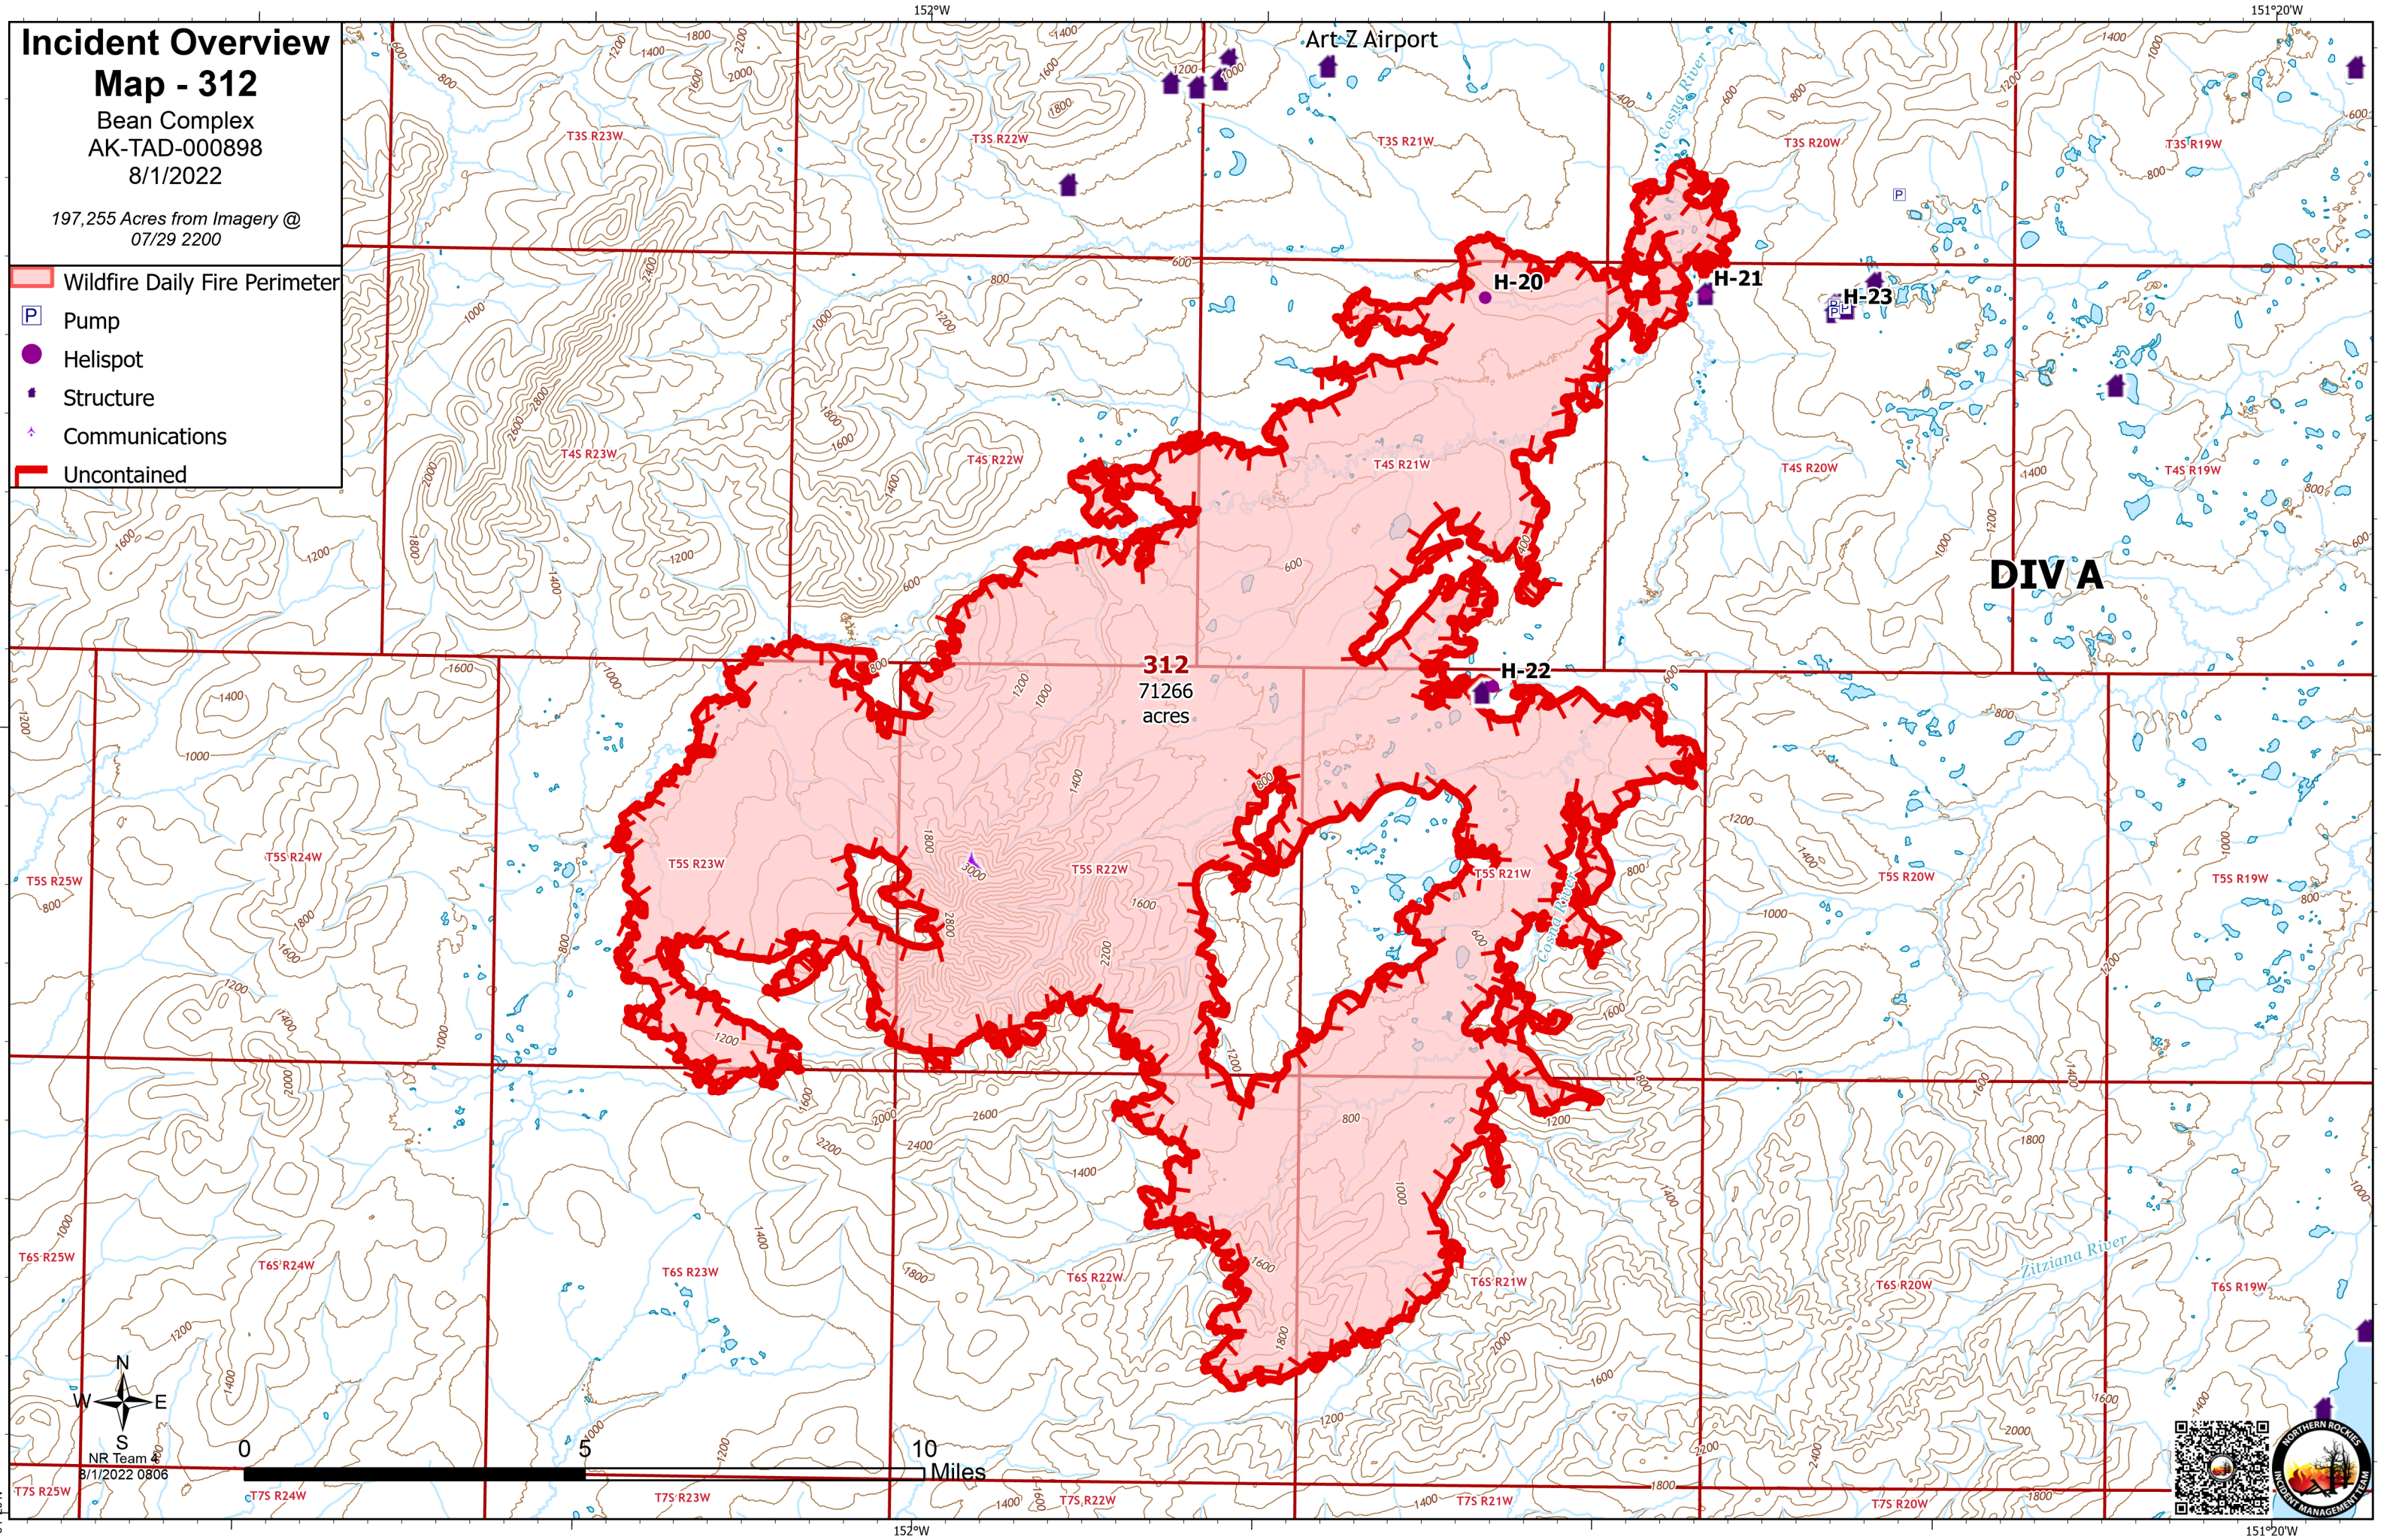

# Incident Overview

## Map - 312

Bean Complex  
AK-TAD-000898  
8/1/2022

197,255 Acres from Imagery @  
07/29 2200

- Wildfire Daily Fire Perimeter
- Pump
- Helispot
- Structure
- Communications
- Uncontained

312  
71266  
acres

DIVA