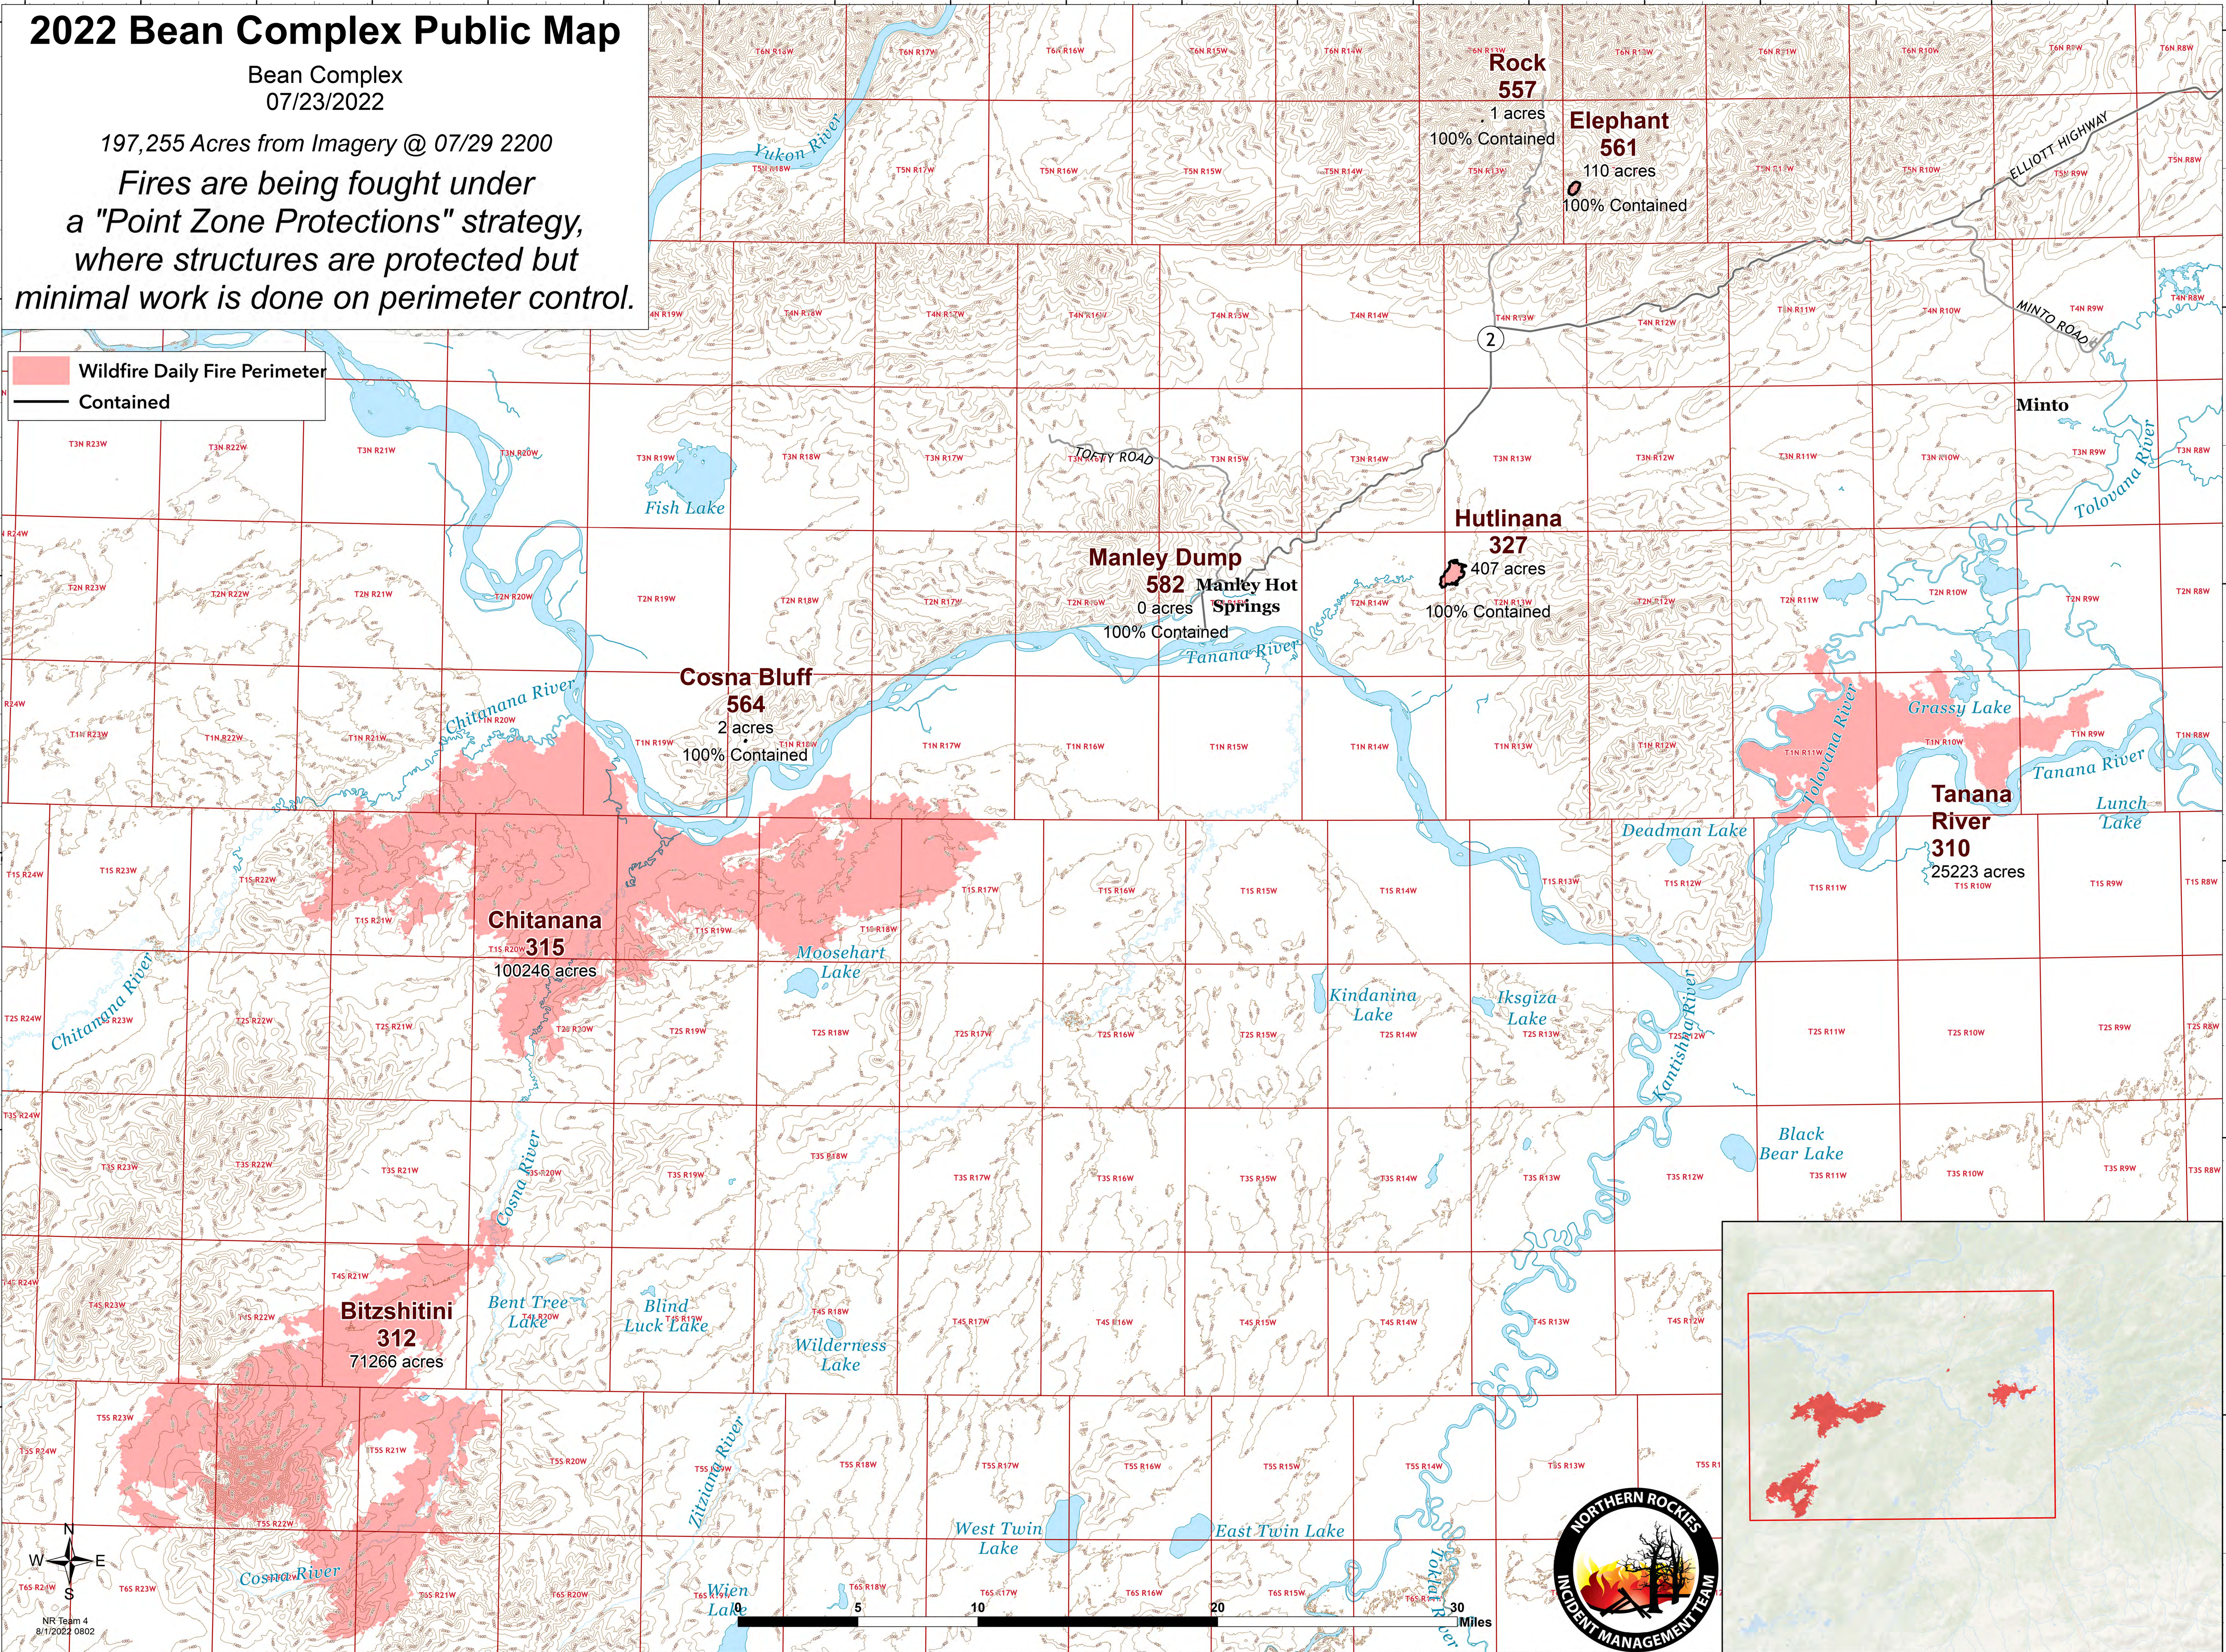

# 2022 Bean Complex Public Map

Bean Complex  
07/23/2022

197,255 Acres from Imagery @ 07/29 2200

*Fires are being fought under a "Point Zone Protections" strategy, where structures are protected but minimal work is done on perimeter control.*

 Wildfire Daily Fire Perimeter  
 Contained

**Rock 557**  
1 acres  
100% Contained

**Elephant 561**  
110 acres  
100% Contained

**Manley Dump 582**  
0 acres  
100% Contained

**Manley Hot Springs**  
407 acres  
100% Contained

**Cosna Bluff 564**  
2 acres  
100% Contained

**Chitanana 315**  
100246 acres

**Bitzshitini 312**  
71266 acres

**Tanana River 310**  
25223 acres

NR Team 4  
8/1/2022 0802