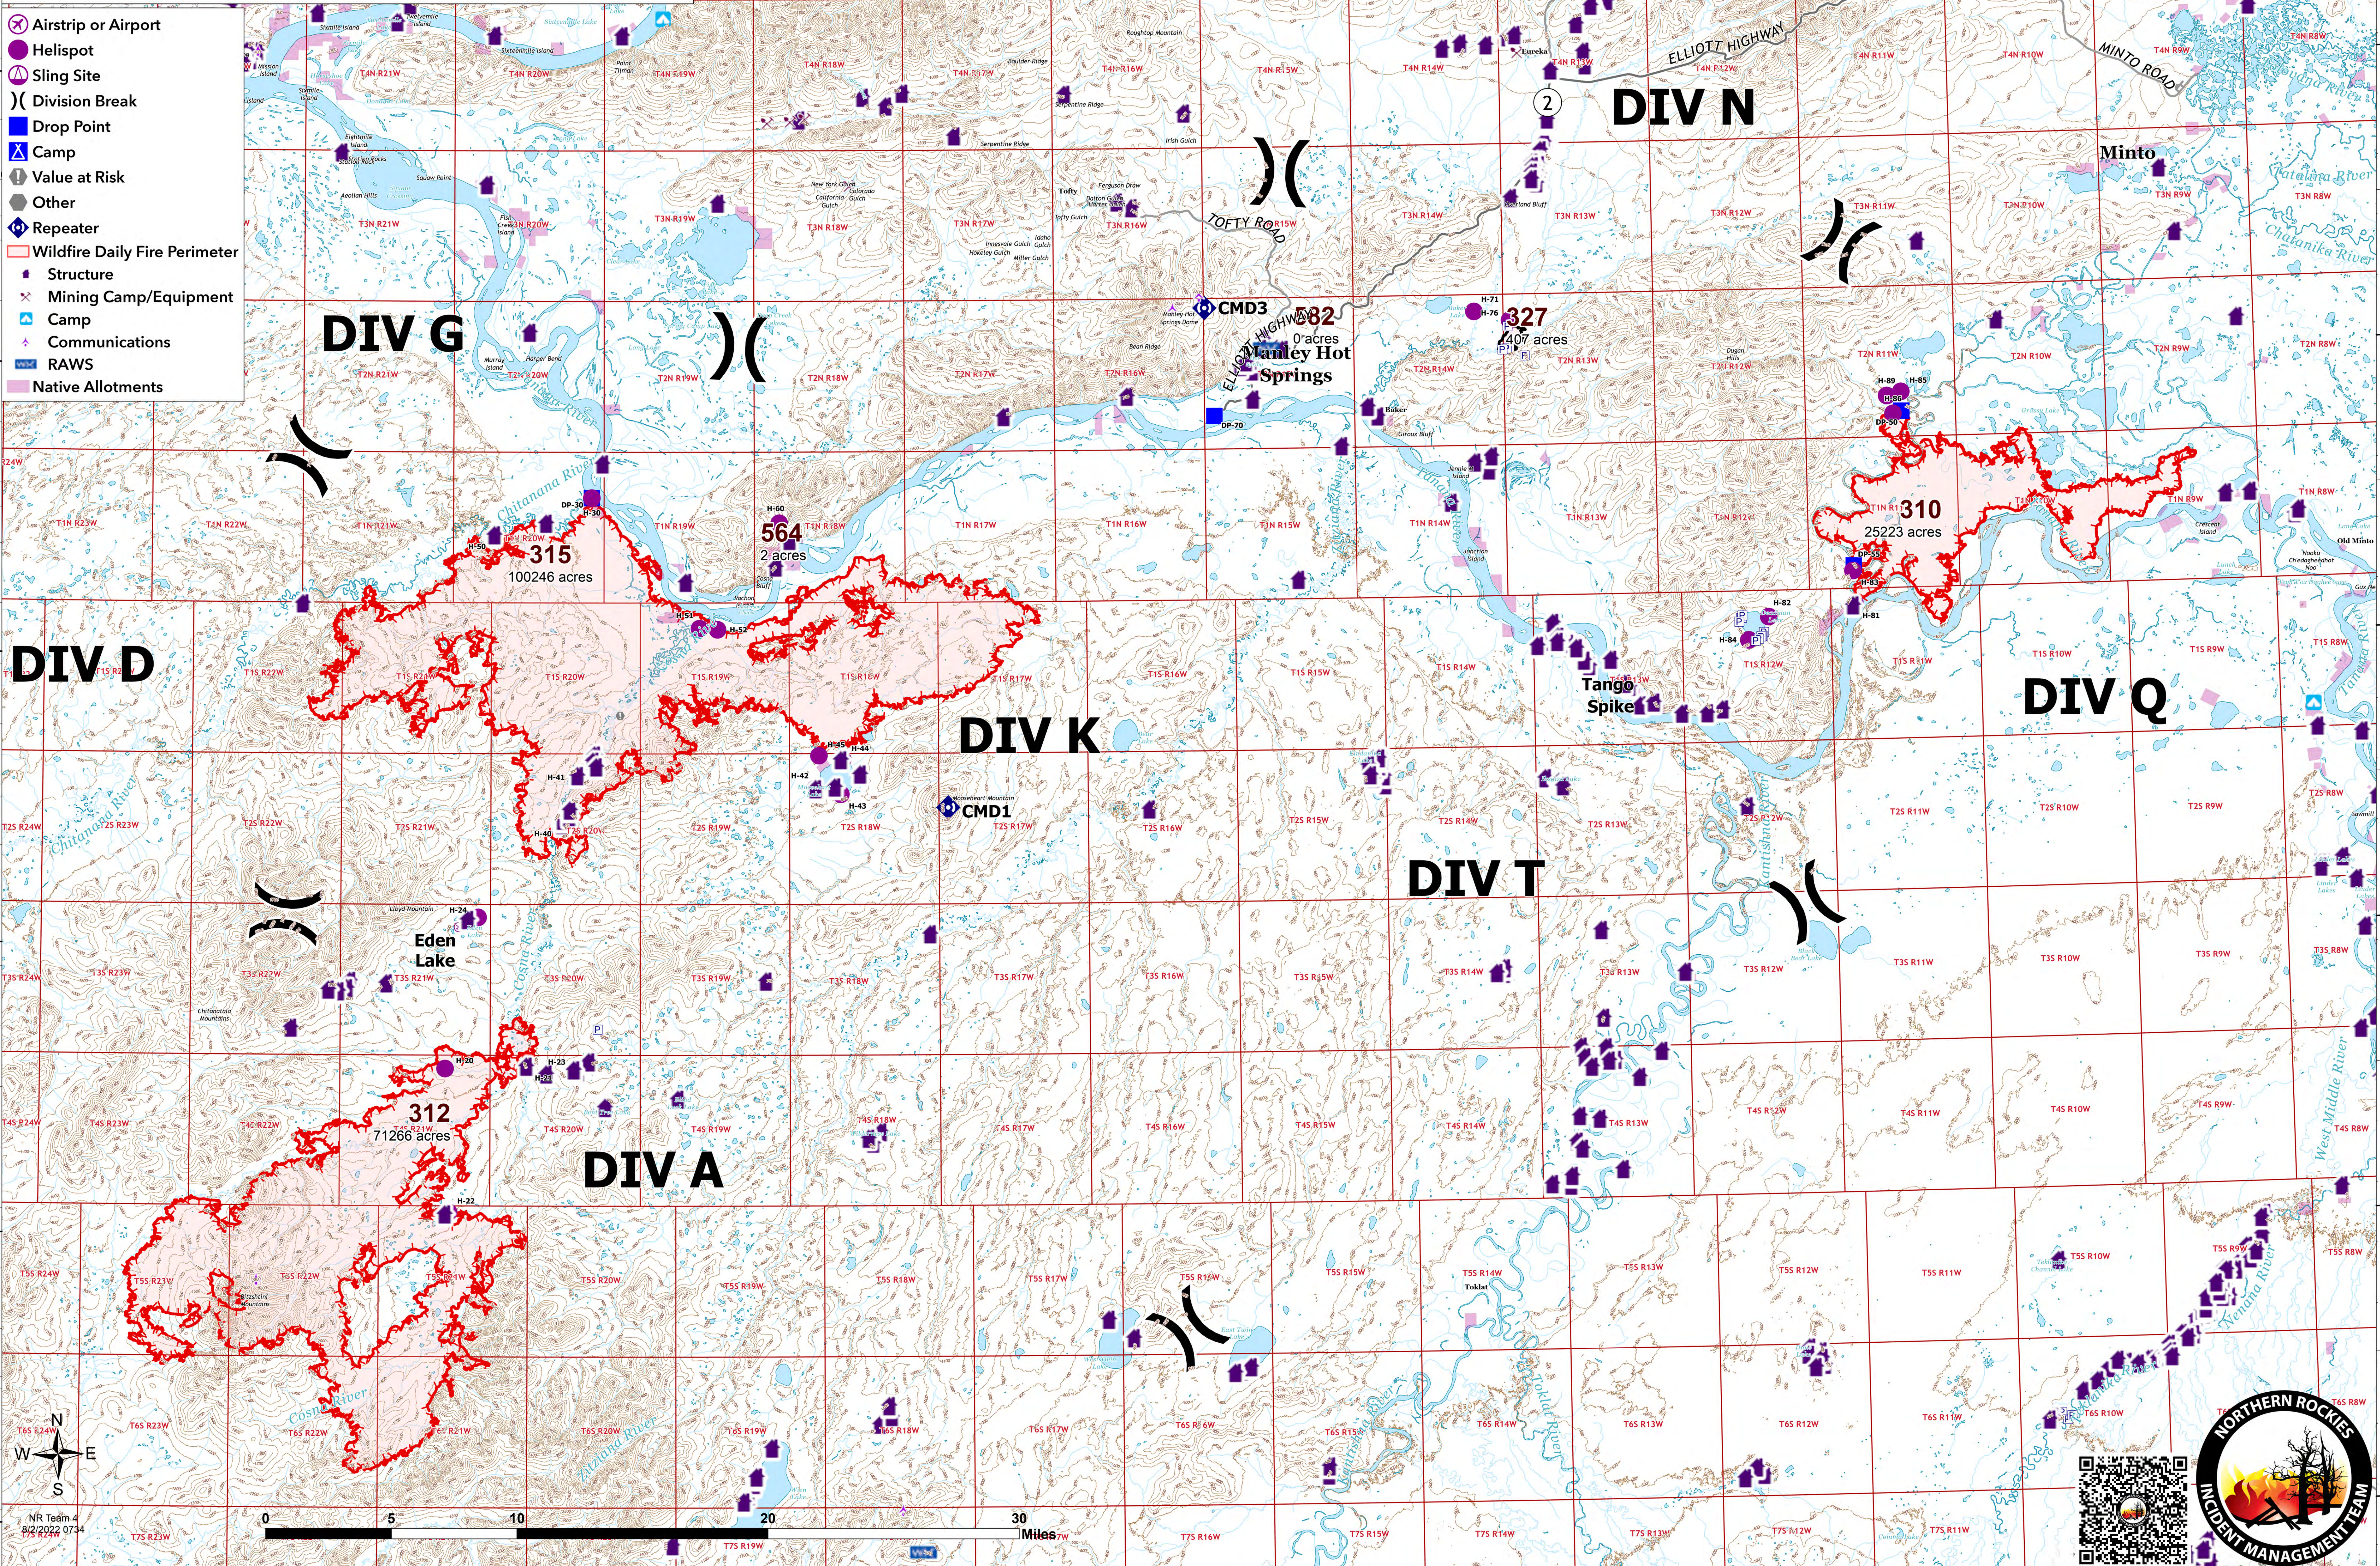

2022 Bean Complex Ops Map

Bean Complex
AK-TAD-000898
8/2/2022

197,255 Acres from Imagery @ 07/29 2200

- Airstrip or Airport
- Helispot
- Sling Site
- Division Break
- Drop Point
- Camp
- Value at Risk
- Other
- Repeater
- Wildfire Daily Fire Perimeter
- Structure
- Mining Camp/Equipment
- Camp
- Communications
- RAWS
- Native Allotments

DIV G

DIV N

DIV D

DIV K

DIV Q

DIV T

DIV A

327
1407 acres

310
25223 acres

315
100246 acres

564
2 acres

312
71266 acres

Tango Spike

Eden Lake

MANLEY HOT SPRINGS

CMD3
0 acres