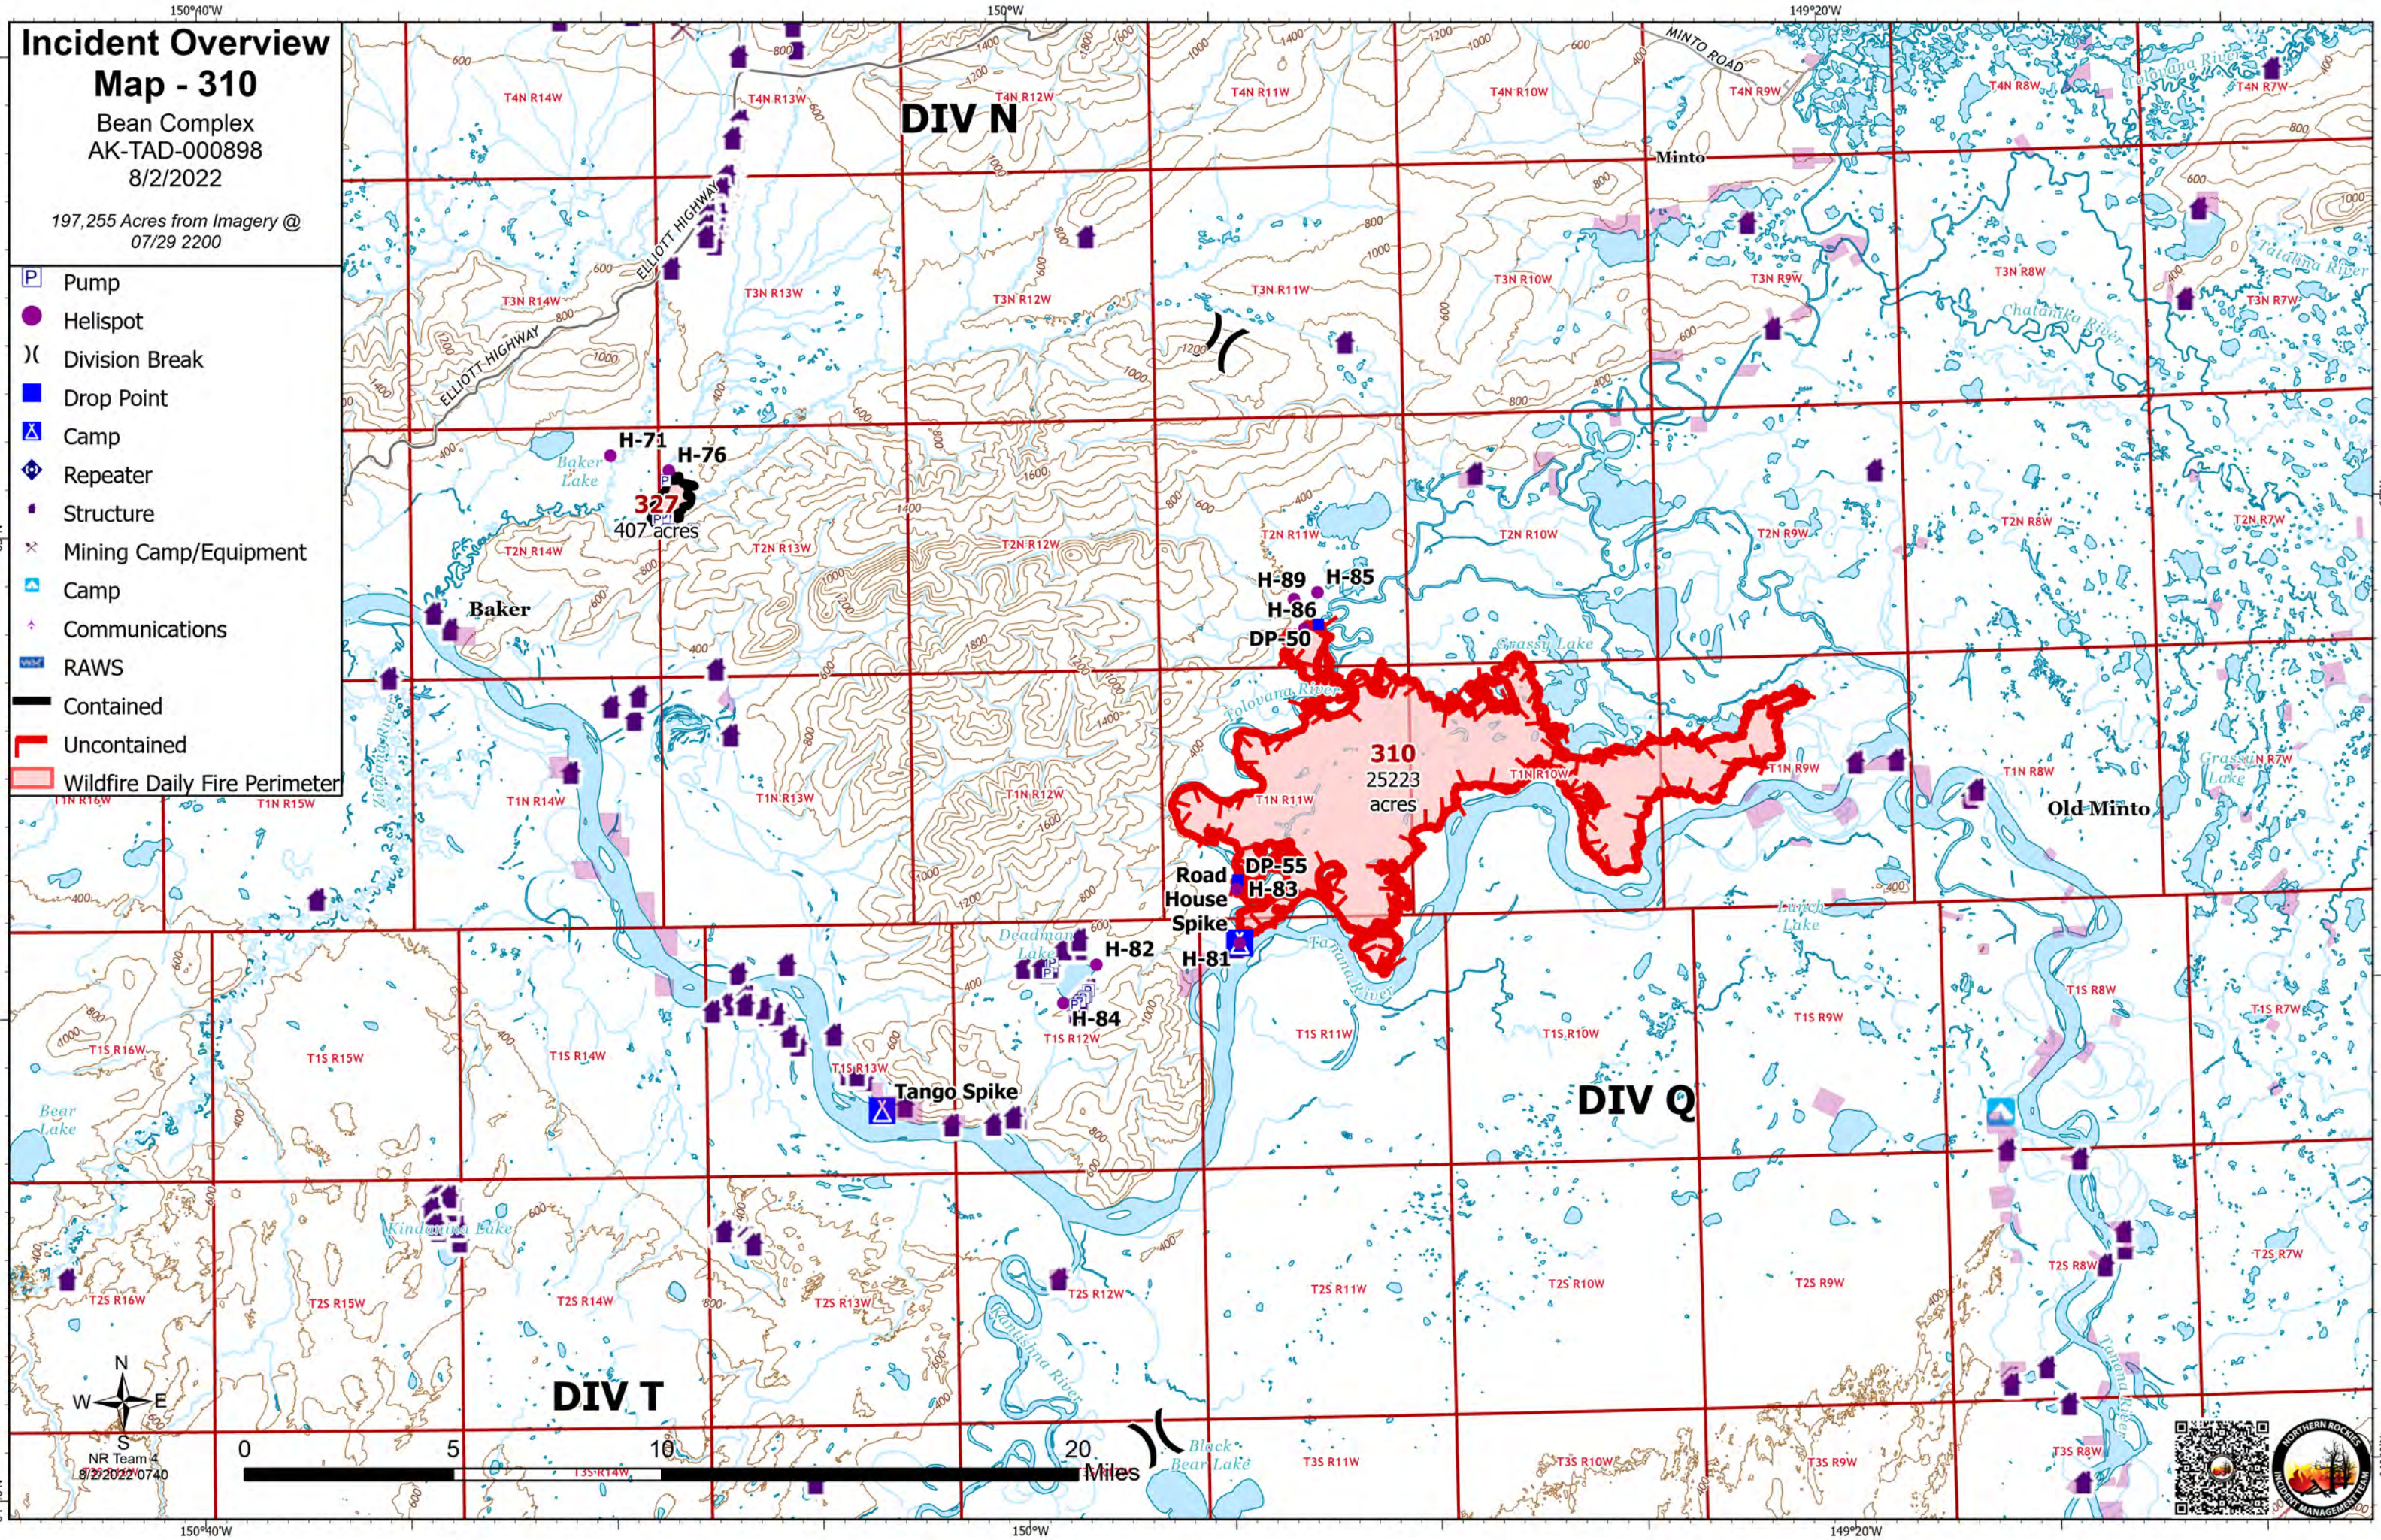

Incident Overview

Map - 310

Bean Complex
AK-TAD-000898
8/2/2022

197,255 Acres from Imagery @
07/29 2200

- Pump
- Helispot
- Division Break
- Drop Point
- Camp
- Repeater
- Structure
- Mining Camp/Equipment
- Camp
- Communications
- RAWS
- Contained
- Uncontained
- Wildfire Daily Fire Perimeter

65°N

65°N

64°40'N

64°40'N

150°40'W

150°W

149°20'W

150°40'W

150°W

149°20'W

NR Team 4
8/2/2022 0740