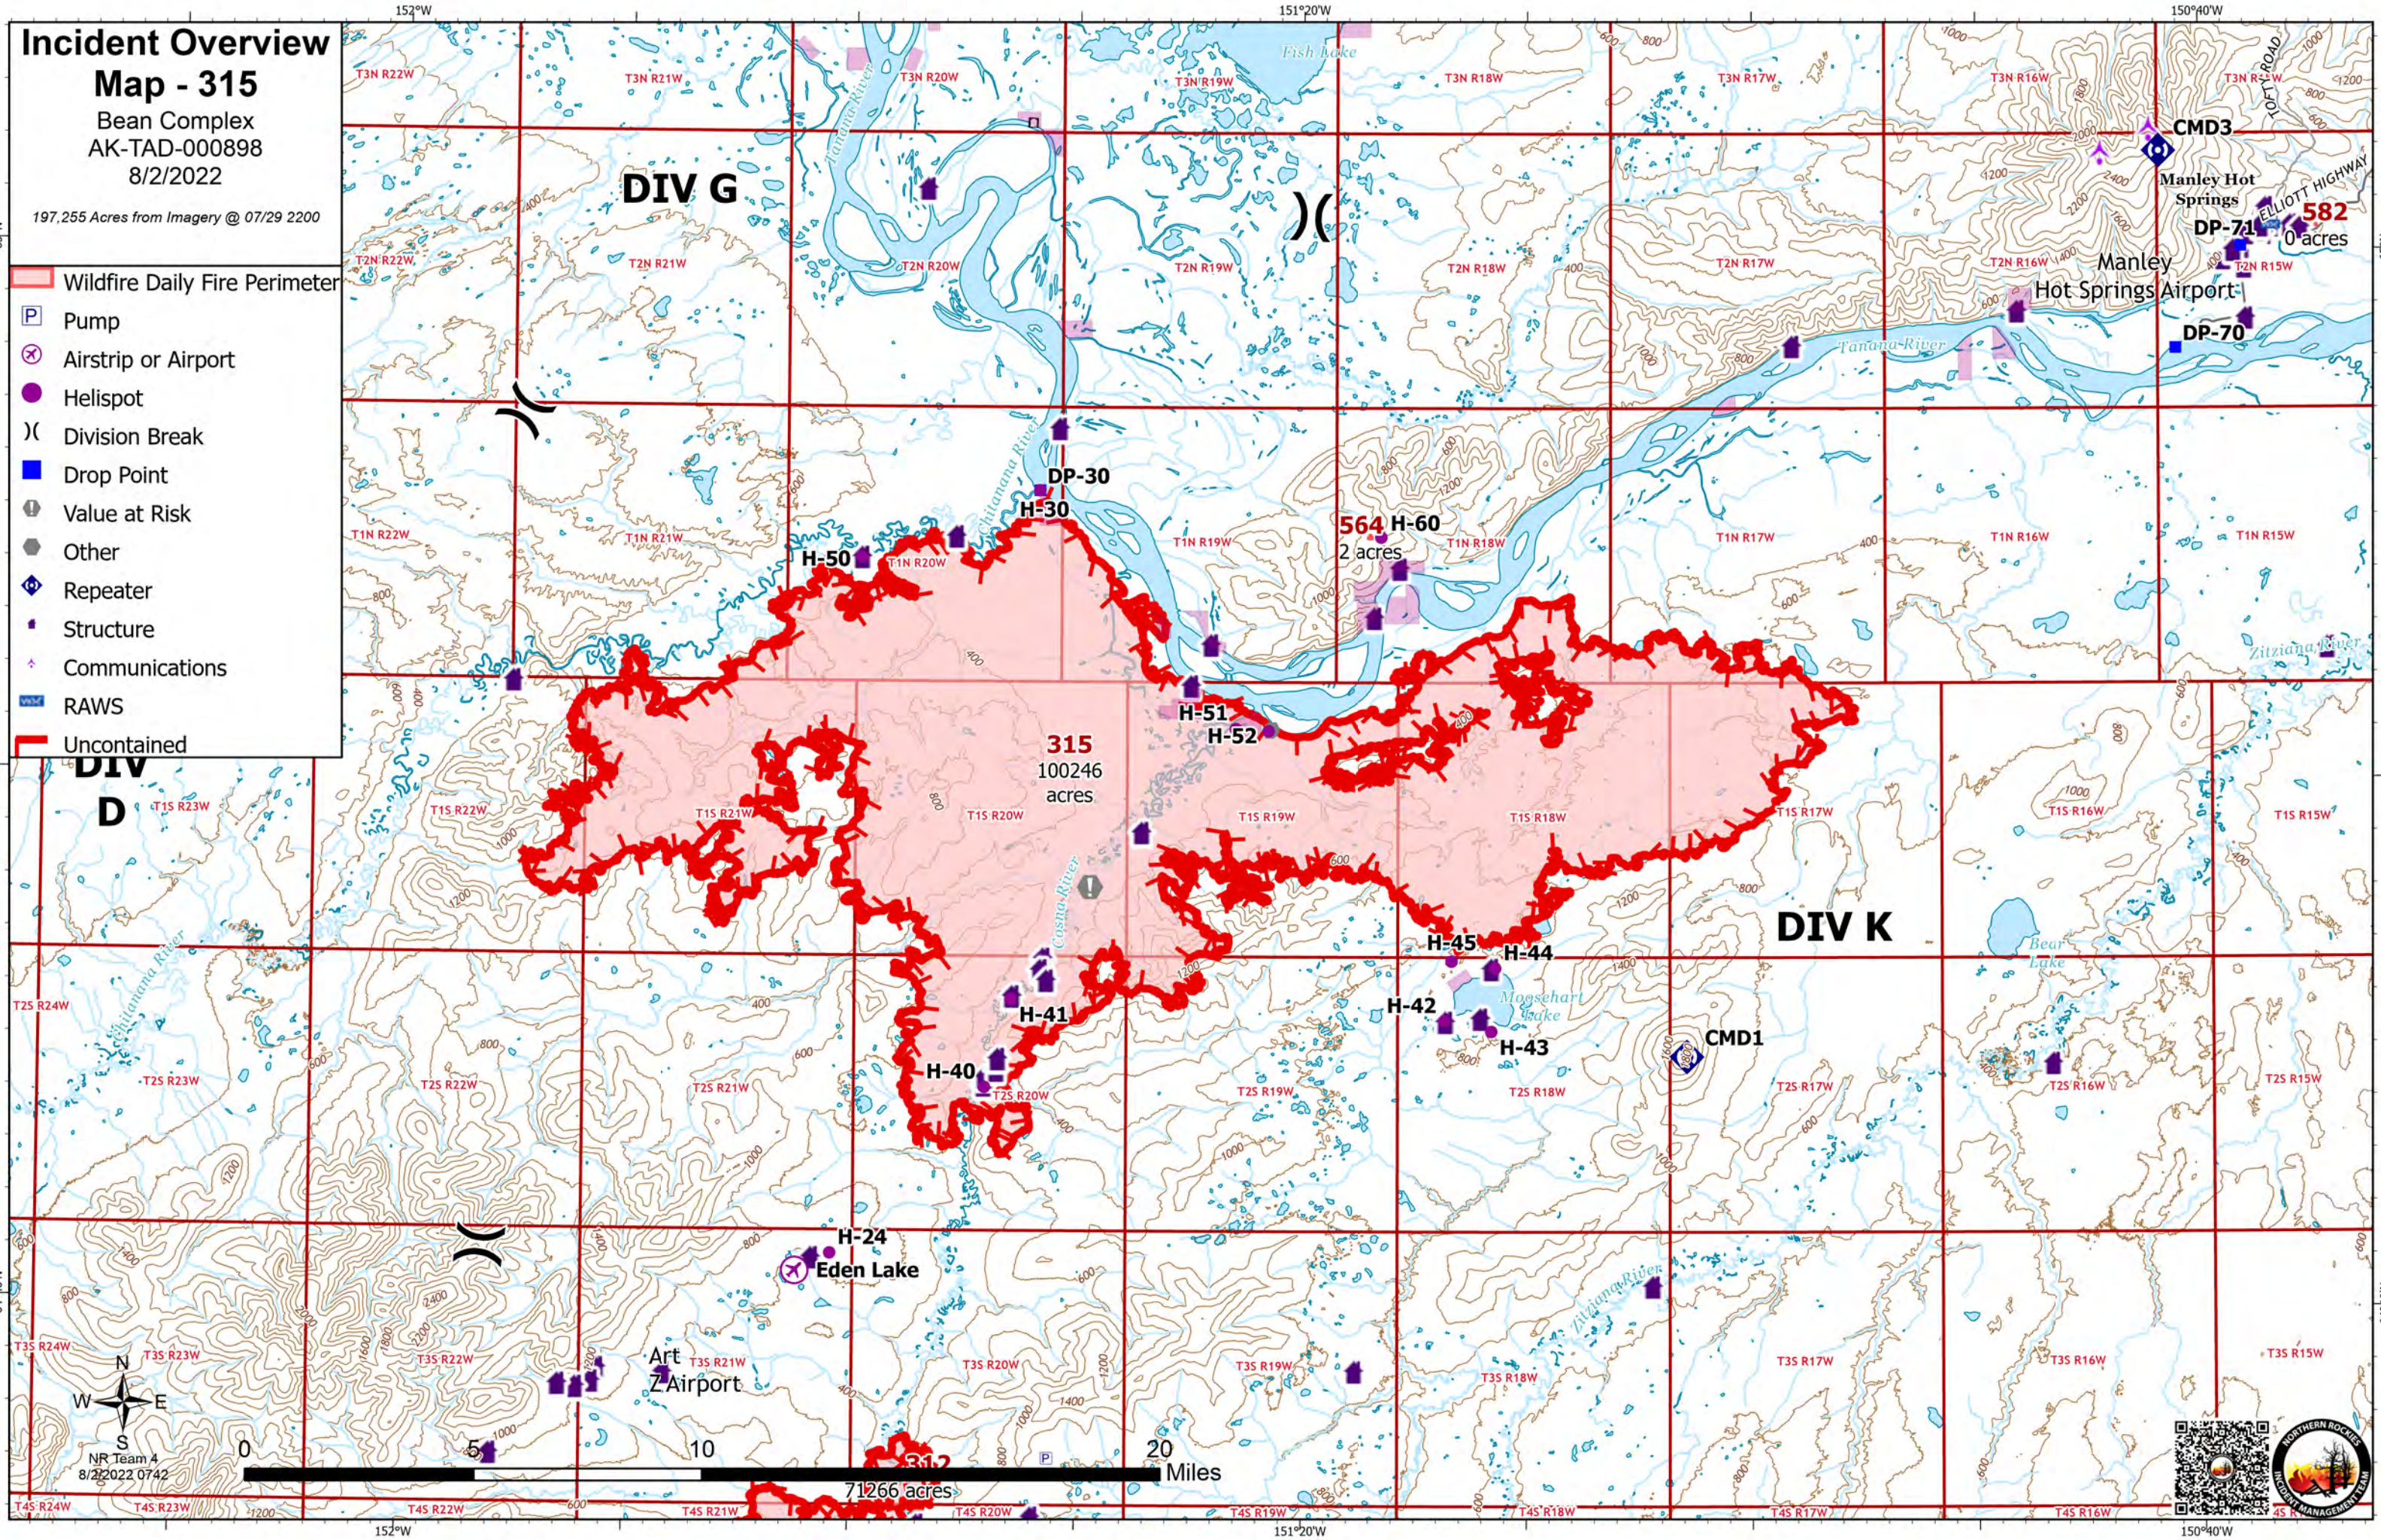

Incident Overview

Map - 315

Bean Complex
AK-TAD-000898
8/2/2022

197,255 Acres from Imagery @ 07/29 2200

- Wildfire Daily Fire Perimeter
- Pump
- Airstrip or Airport
- Helispot
- Division Break
- Drop Point
- Value at Risk
- Other
- Repeater
- Structure
- Communications
- RAWS
- Uncontained

NR Team 4
8/2/2022 0742