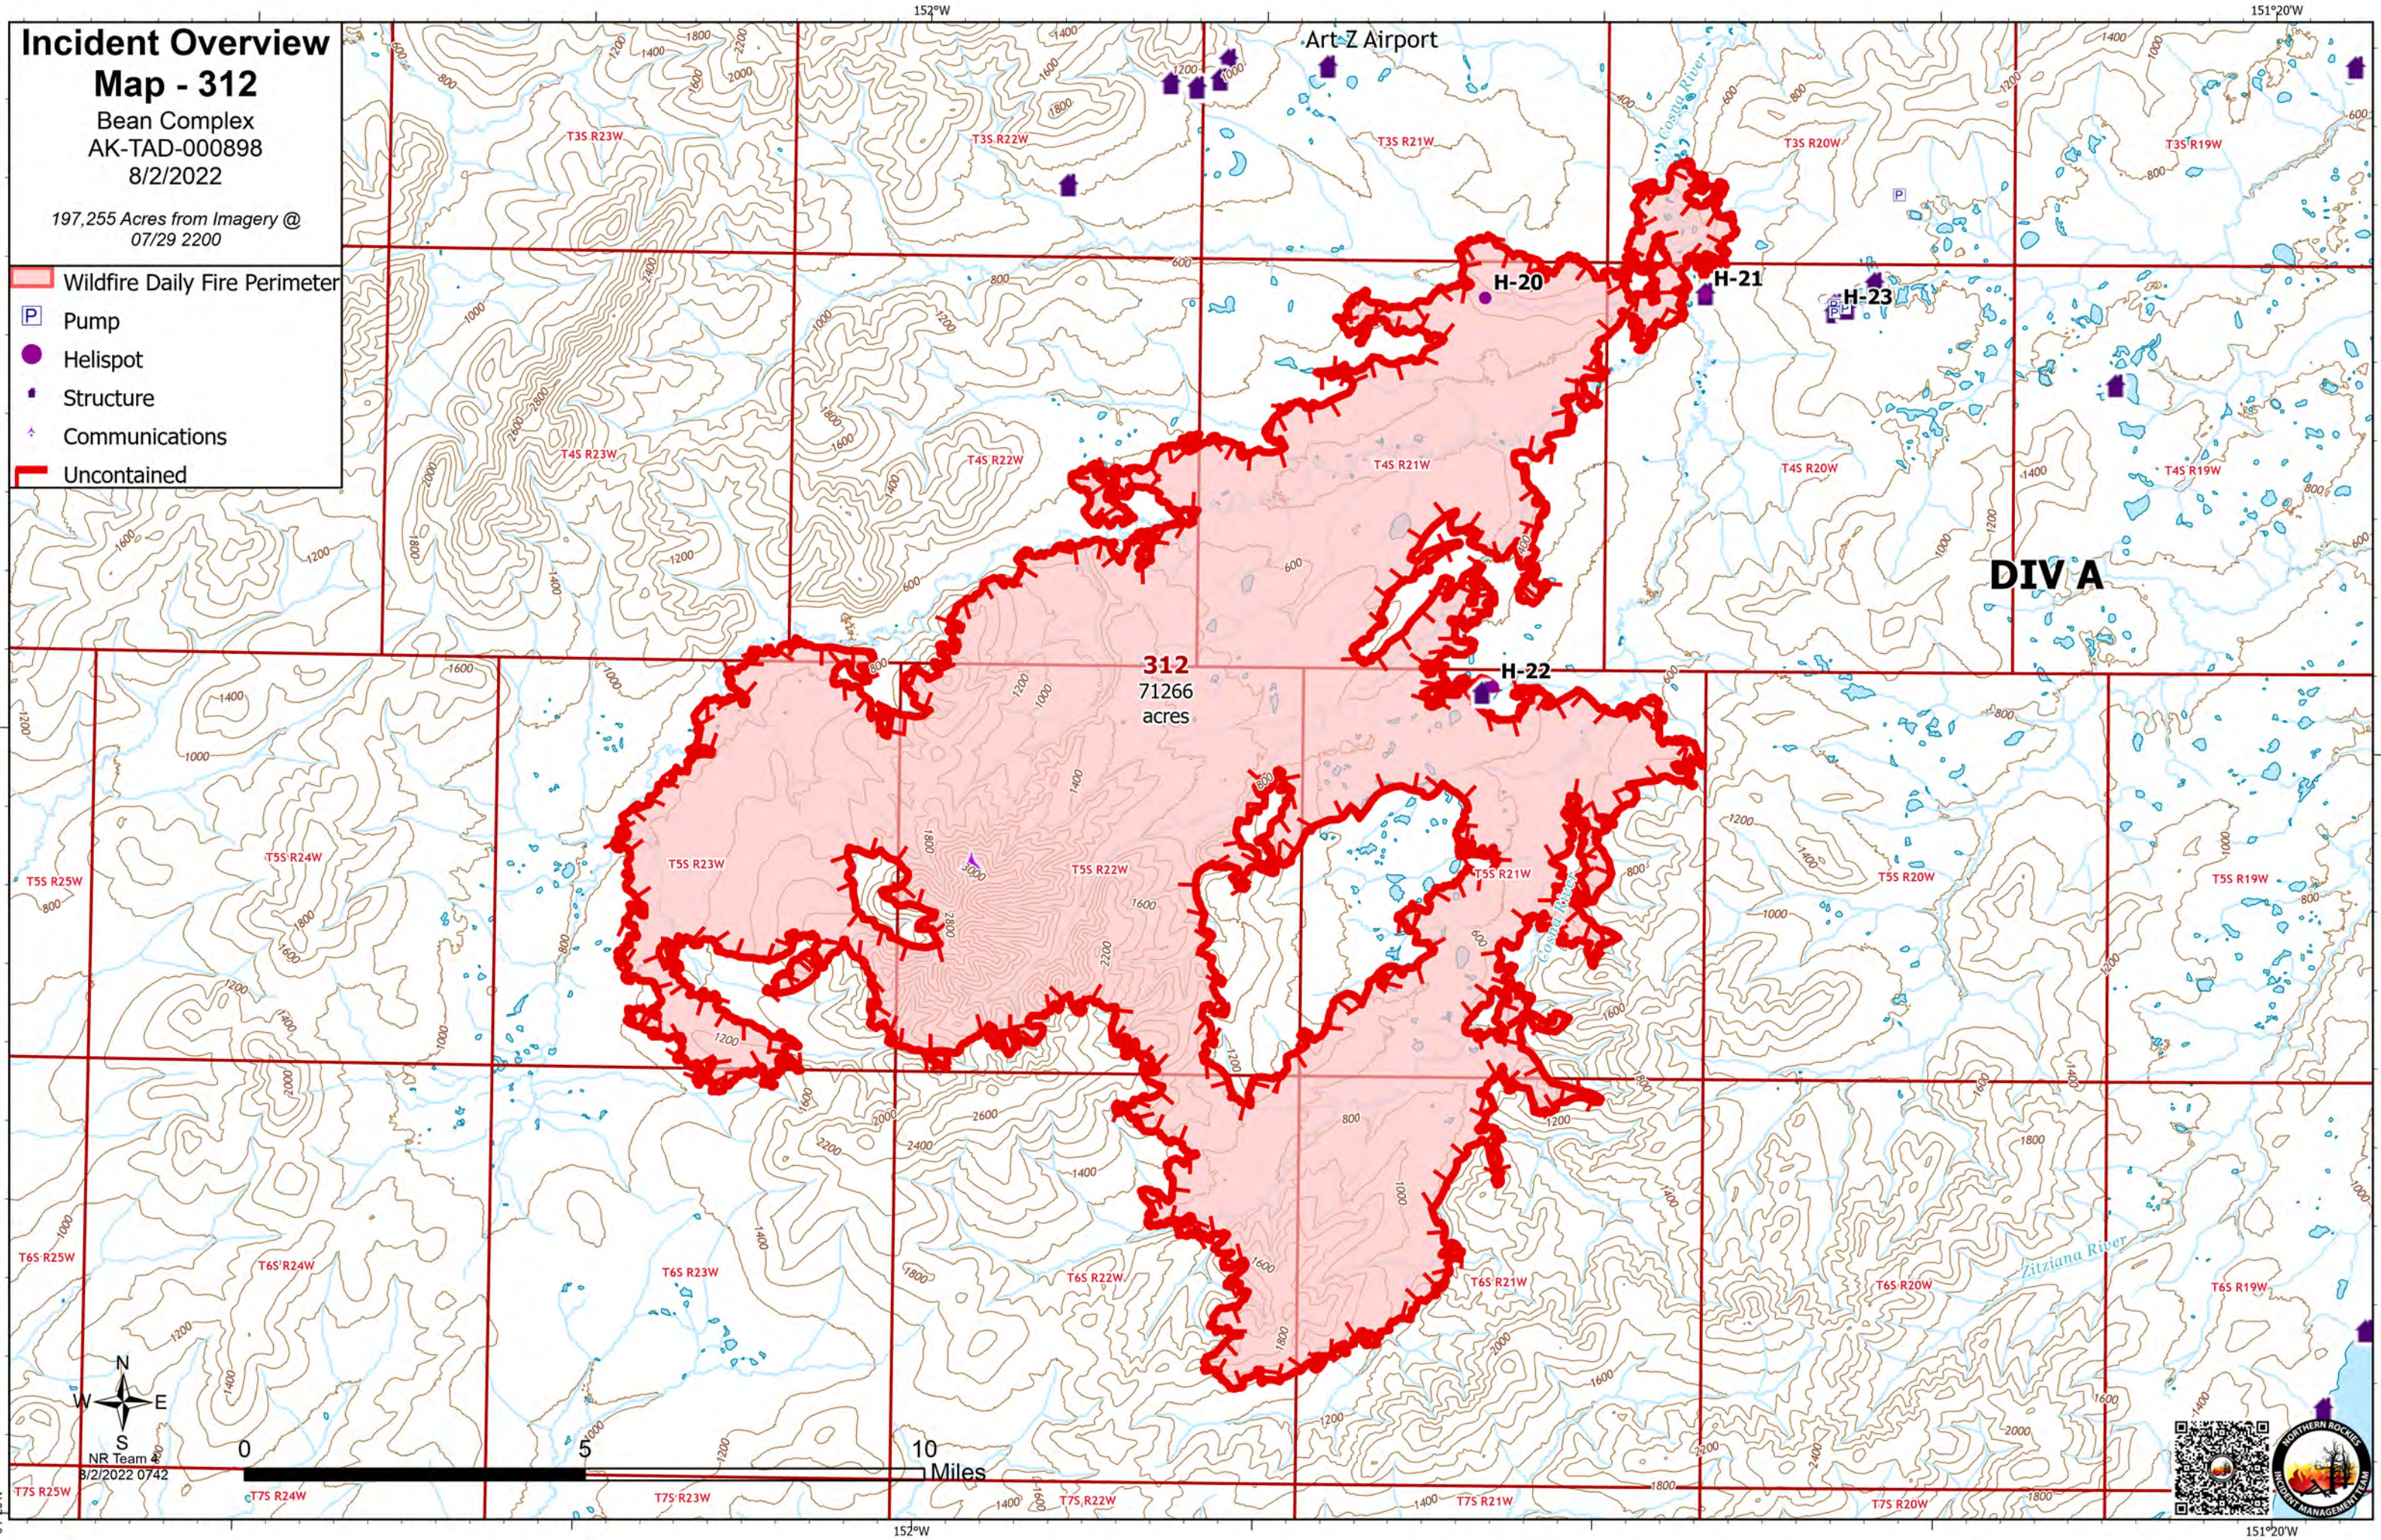

Incident Overview

Map - 312

Bean Complex
AK-TAD-000898
8/2/2022

197,255 Acres from Imagery @
07/29 2200

- Wildfire Daily Fire Perimeter
- Pump
- Helispot
- Structure
- Communications
- Uncontained

64°20'N

152°W

151°20'W

NR Team 4
8/2/2022 0742