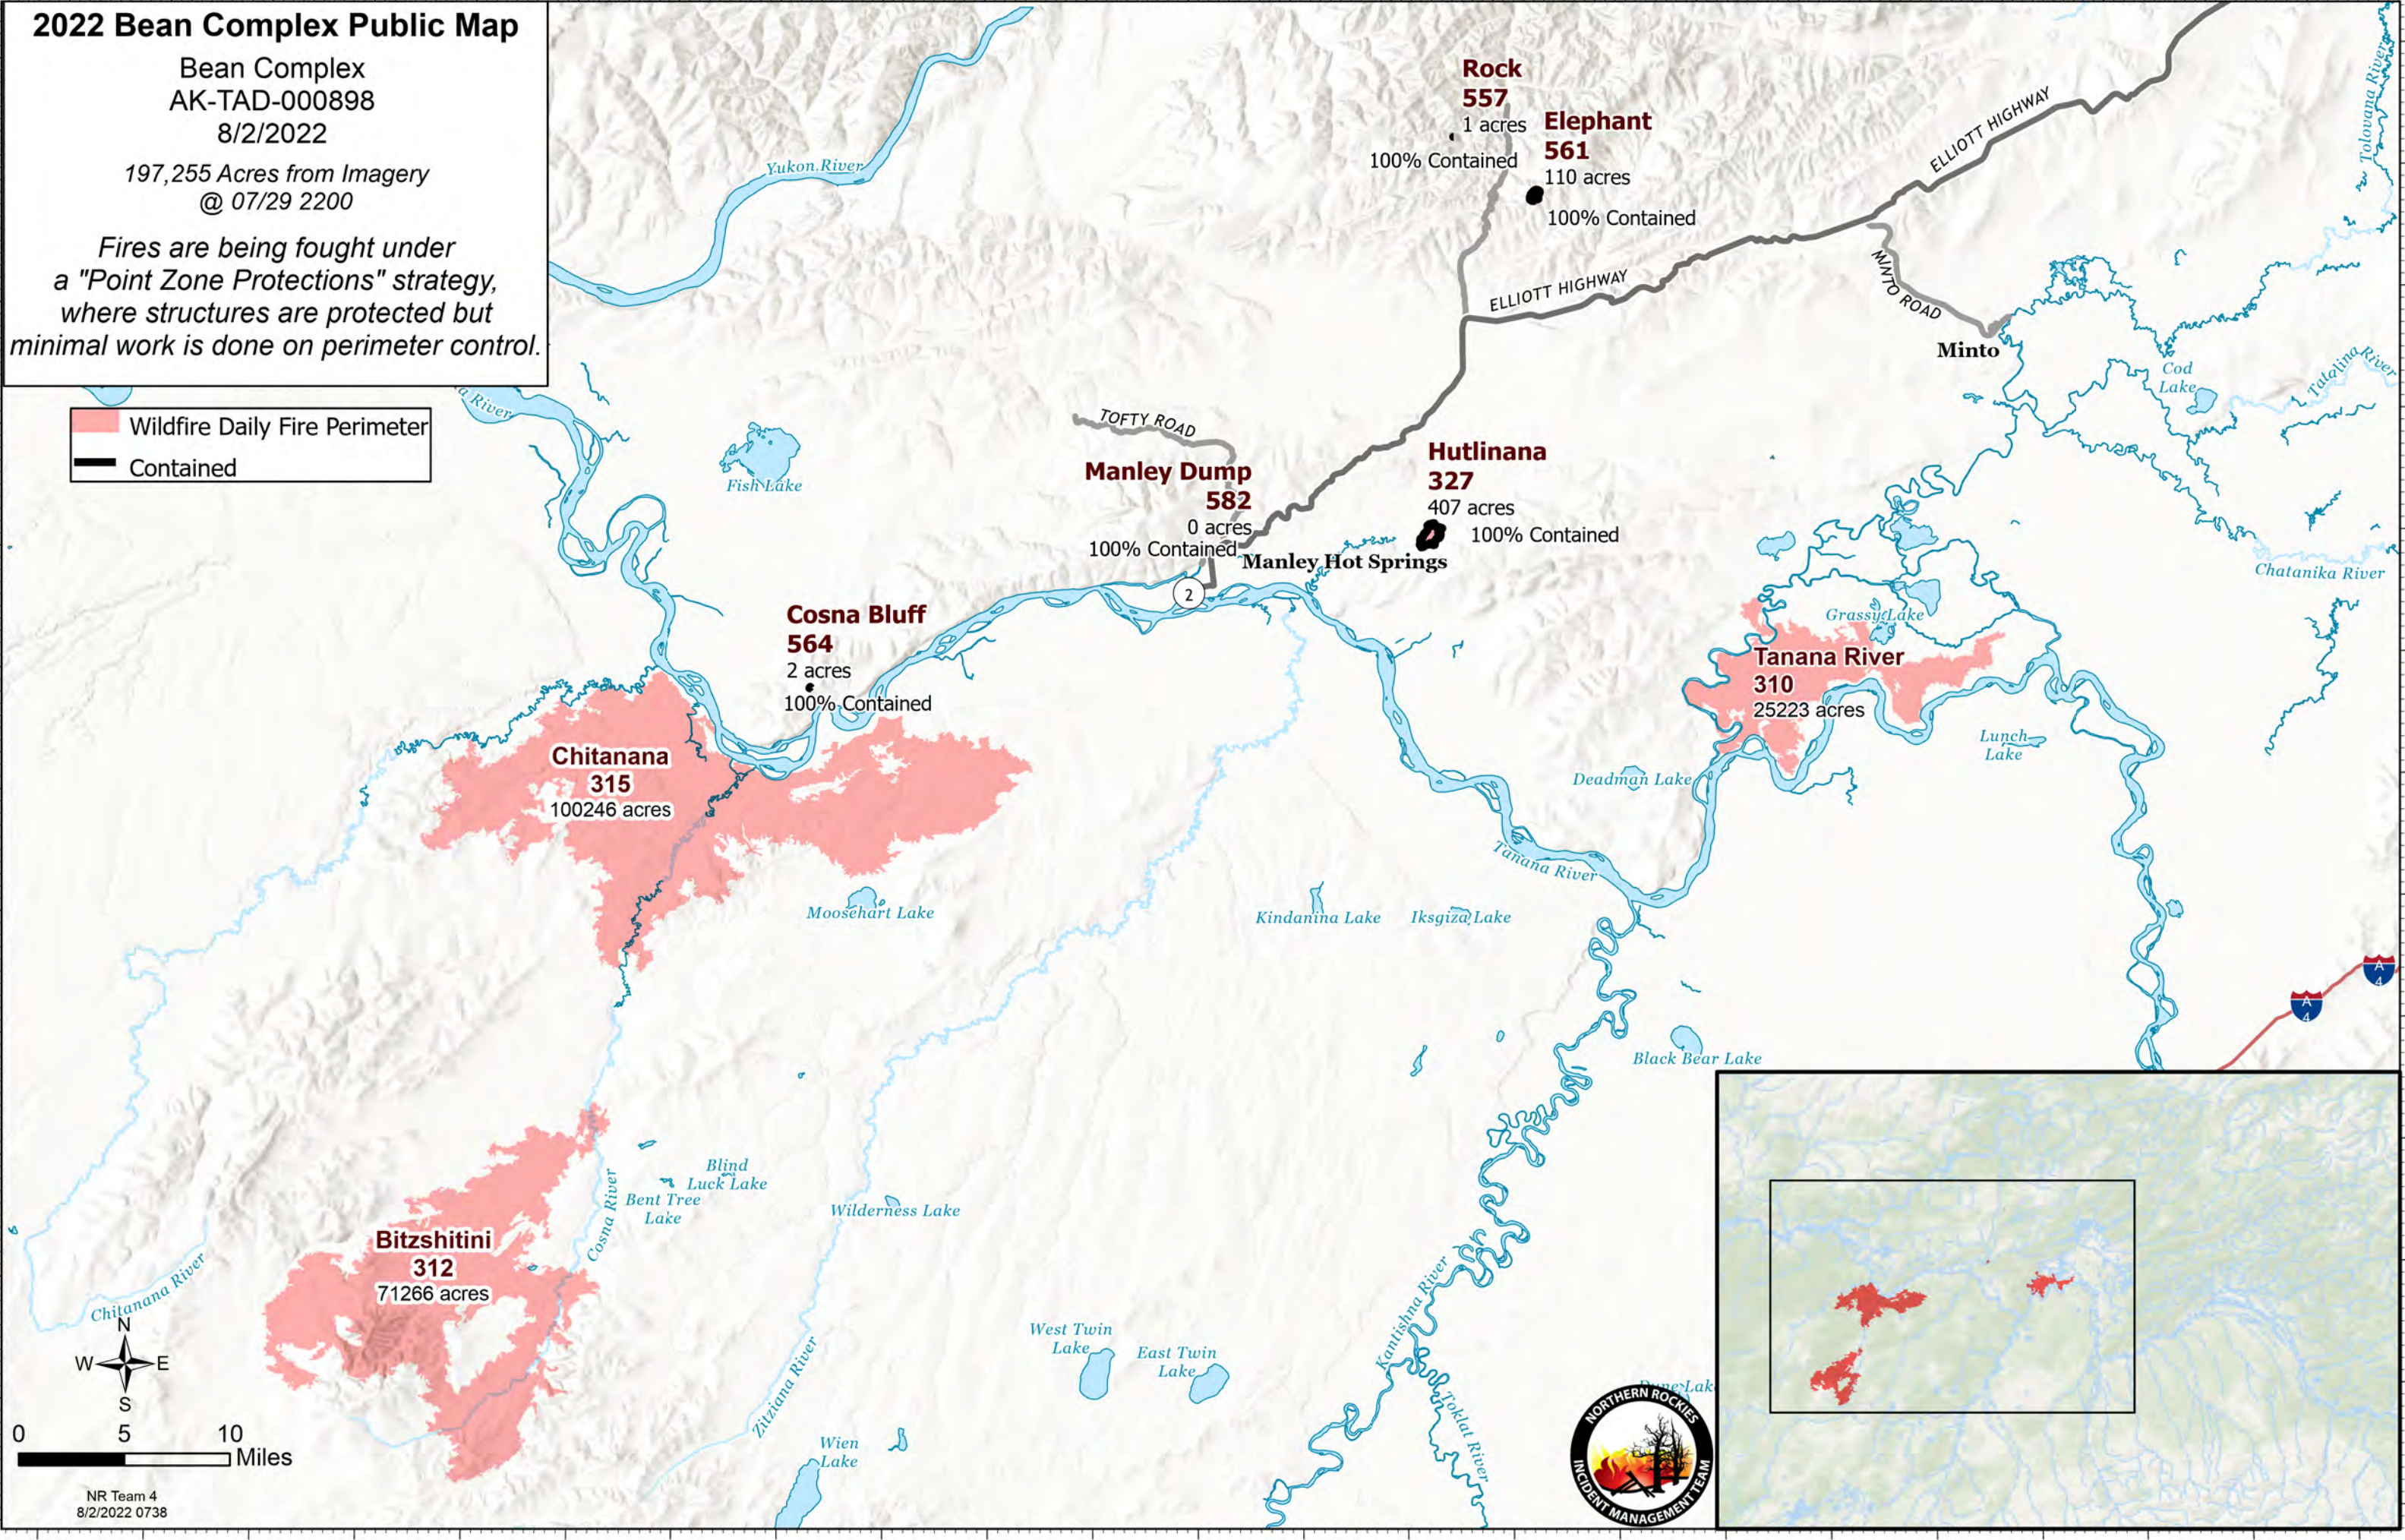

# 2022 Bean Complex Public Map

Bean Complex  
AK-TAD-000898  
8/2/2022

197,255 Acres from Imagery  
@ 07/29 2200

Fires are being fought under a "Point Zone Protections" strategy, where structures are protected but minimal work is done on perimeter control.

 Wildfire Daily Fire Perimeter  
 Contained

**Rock**  
**557**  
1 acres  
100% Contained

**Elephant**  
**561**  
110 acres  
100% Contained

**Manley Dump**  
**582**  
0 acres  
100% Contained

**Hutlinana**  
**327**  
407 acres  
100% Contained

**Cosna Bluff**  
**564**  
2 acres  
100% Contained

**Chitanana**  
**315**  
100246 acres

**Tanana River**  
**310**  
25223 acres

**Bitzshitini**  
**312**  
71266 acres

NR Team 4  
8/2/2022 0738