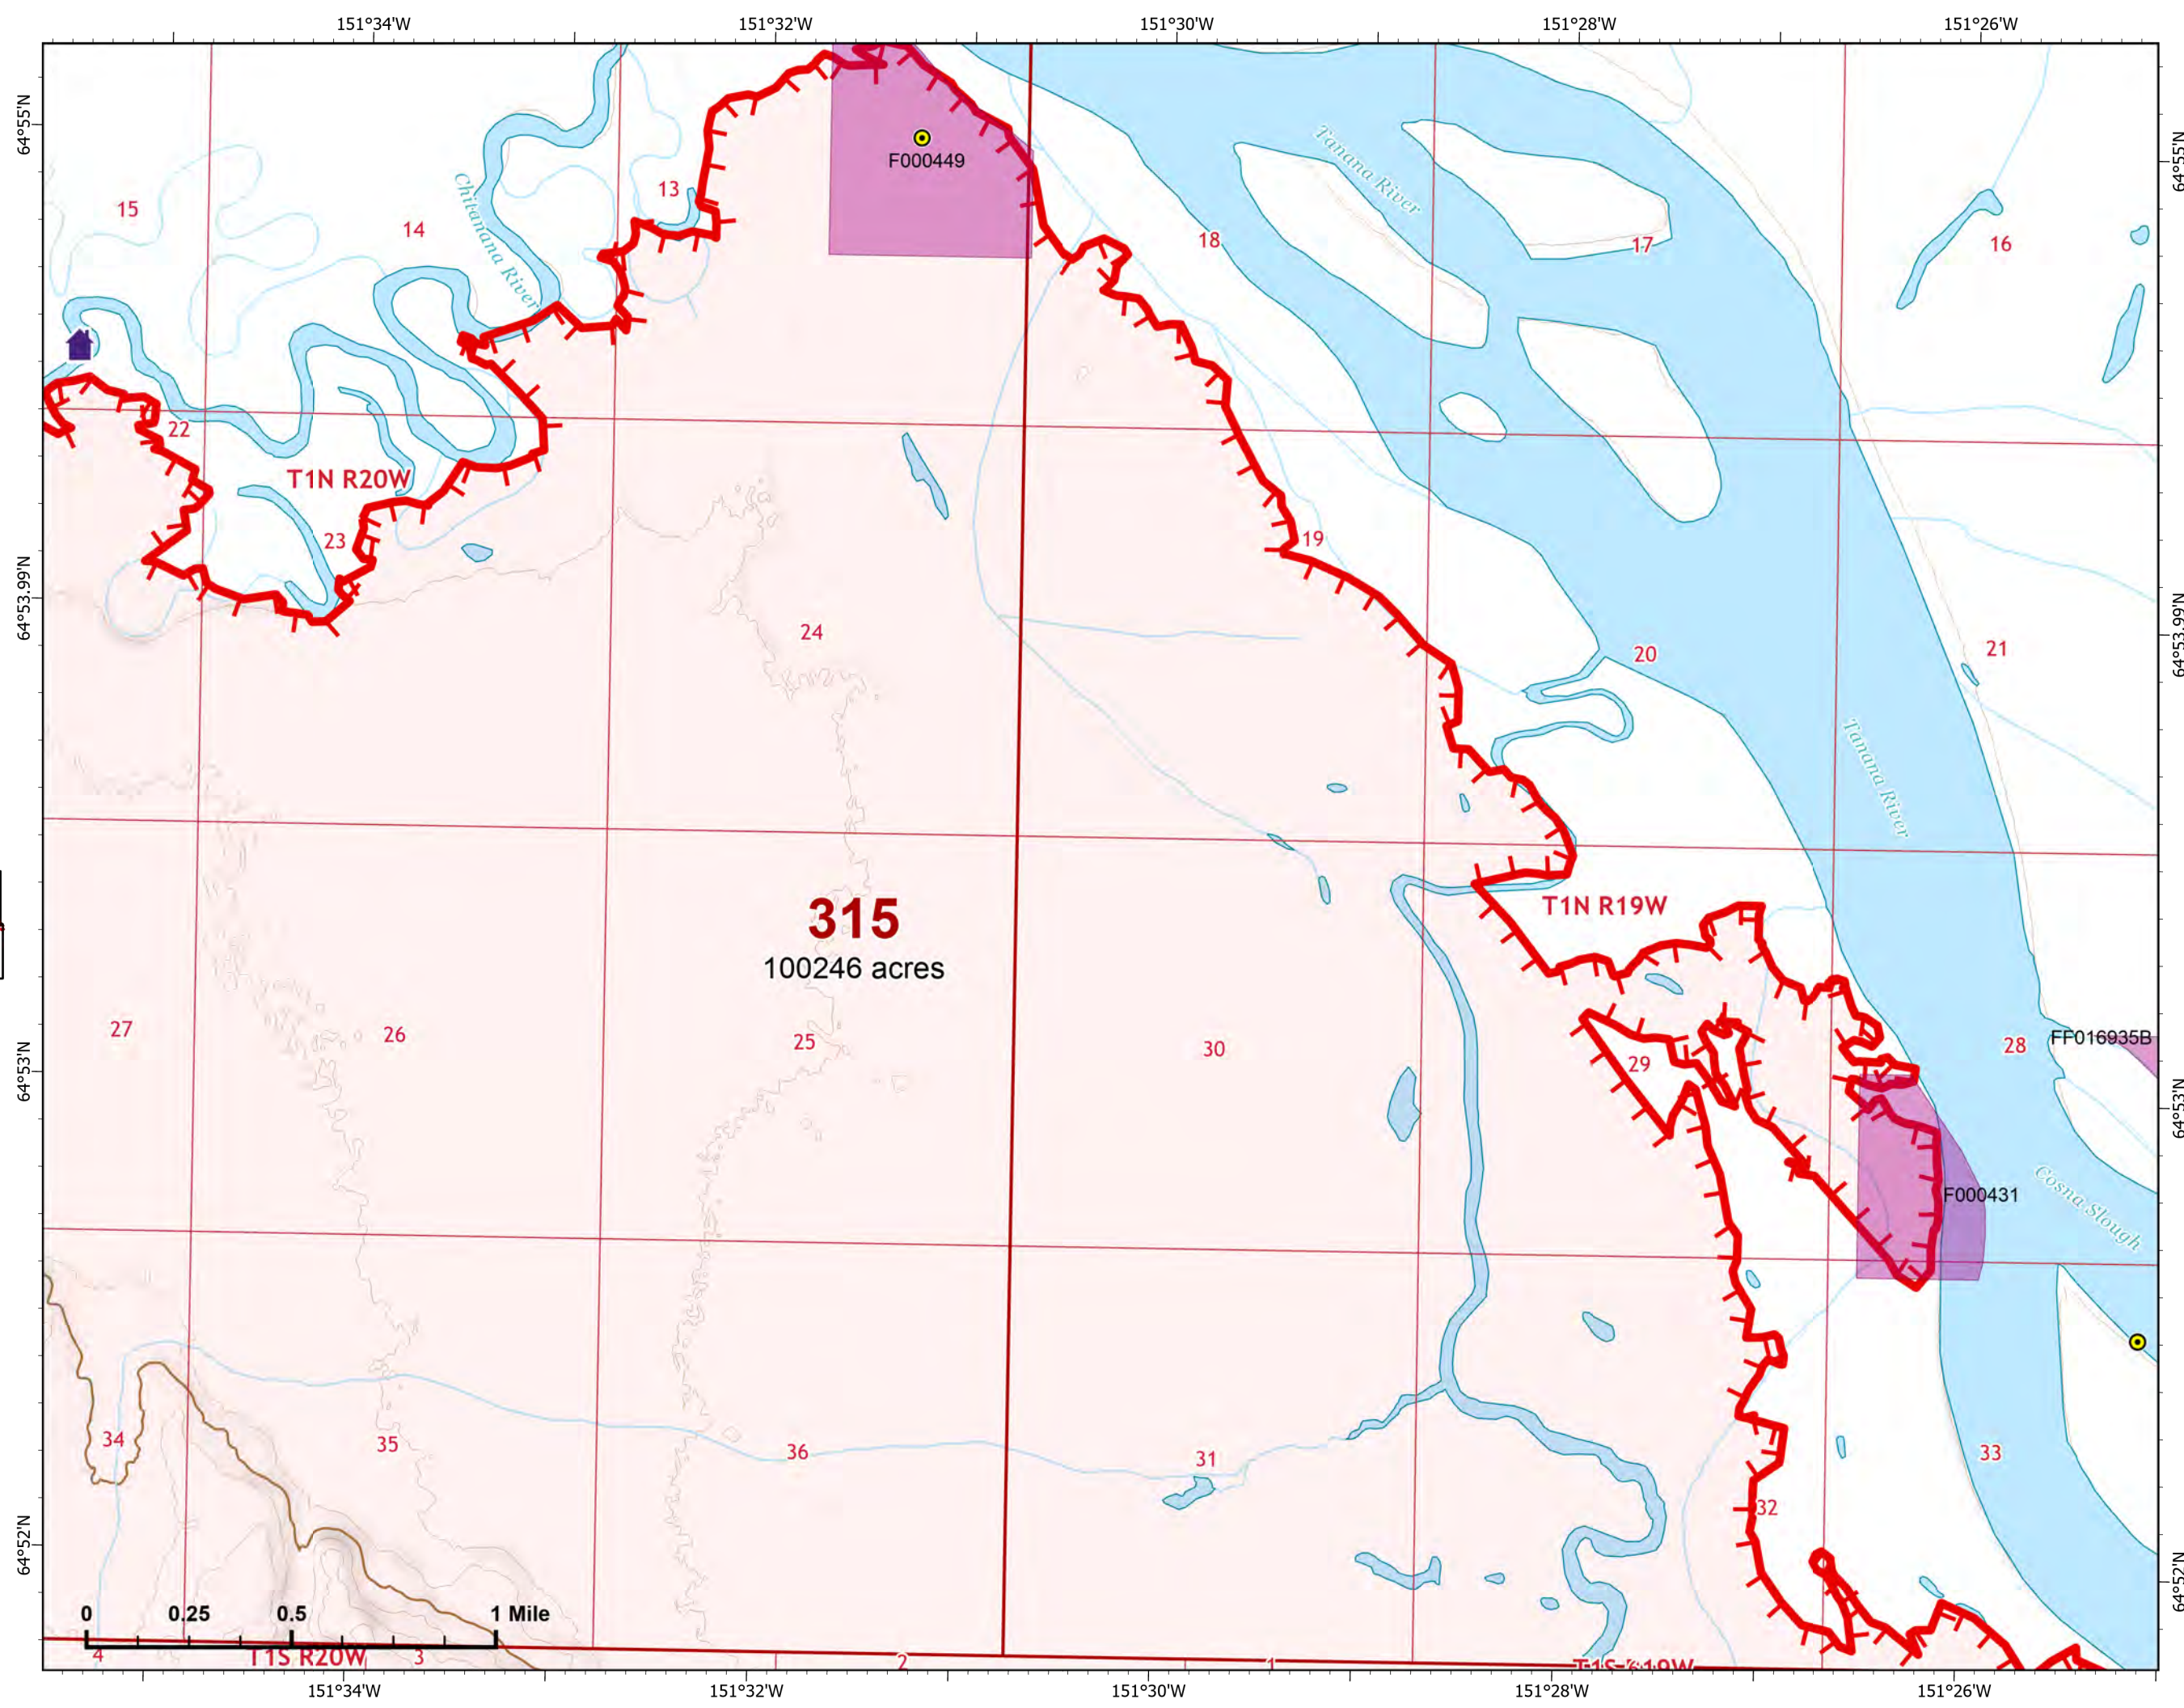

IAP Map

Bean Complex
AK-TAD-000898

08/03/2022

Fire: 315 (Chitanana)

Page 315 - 16

- Structure
- Other
- Wildfire Daily Fire Perimeter
- Uncontained
- Native Allotments