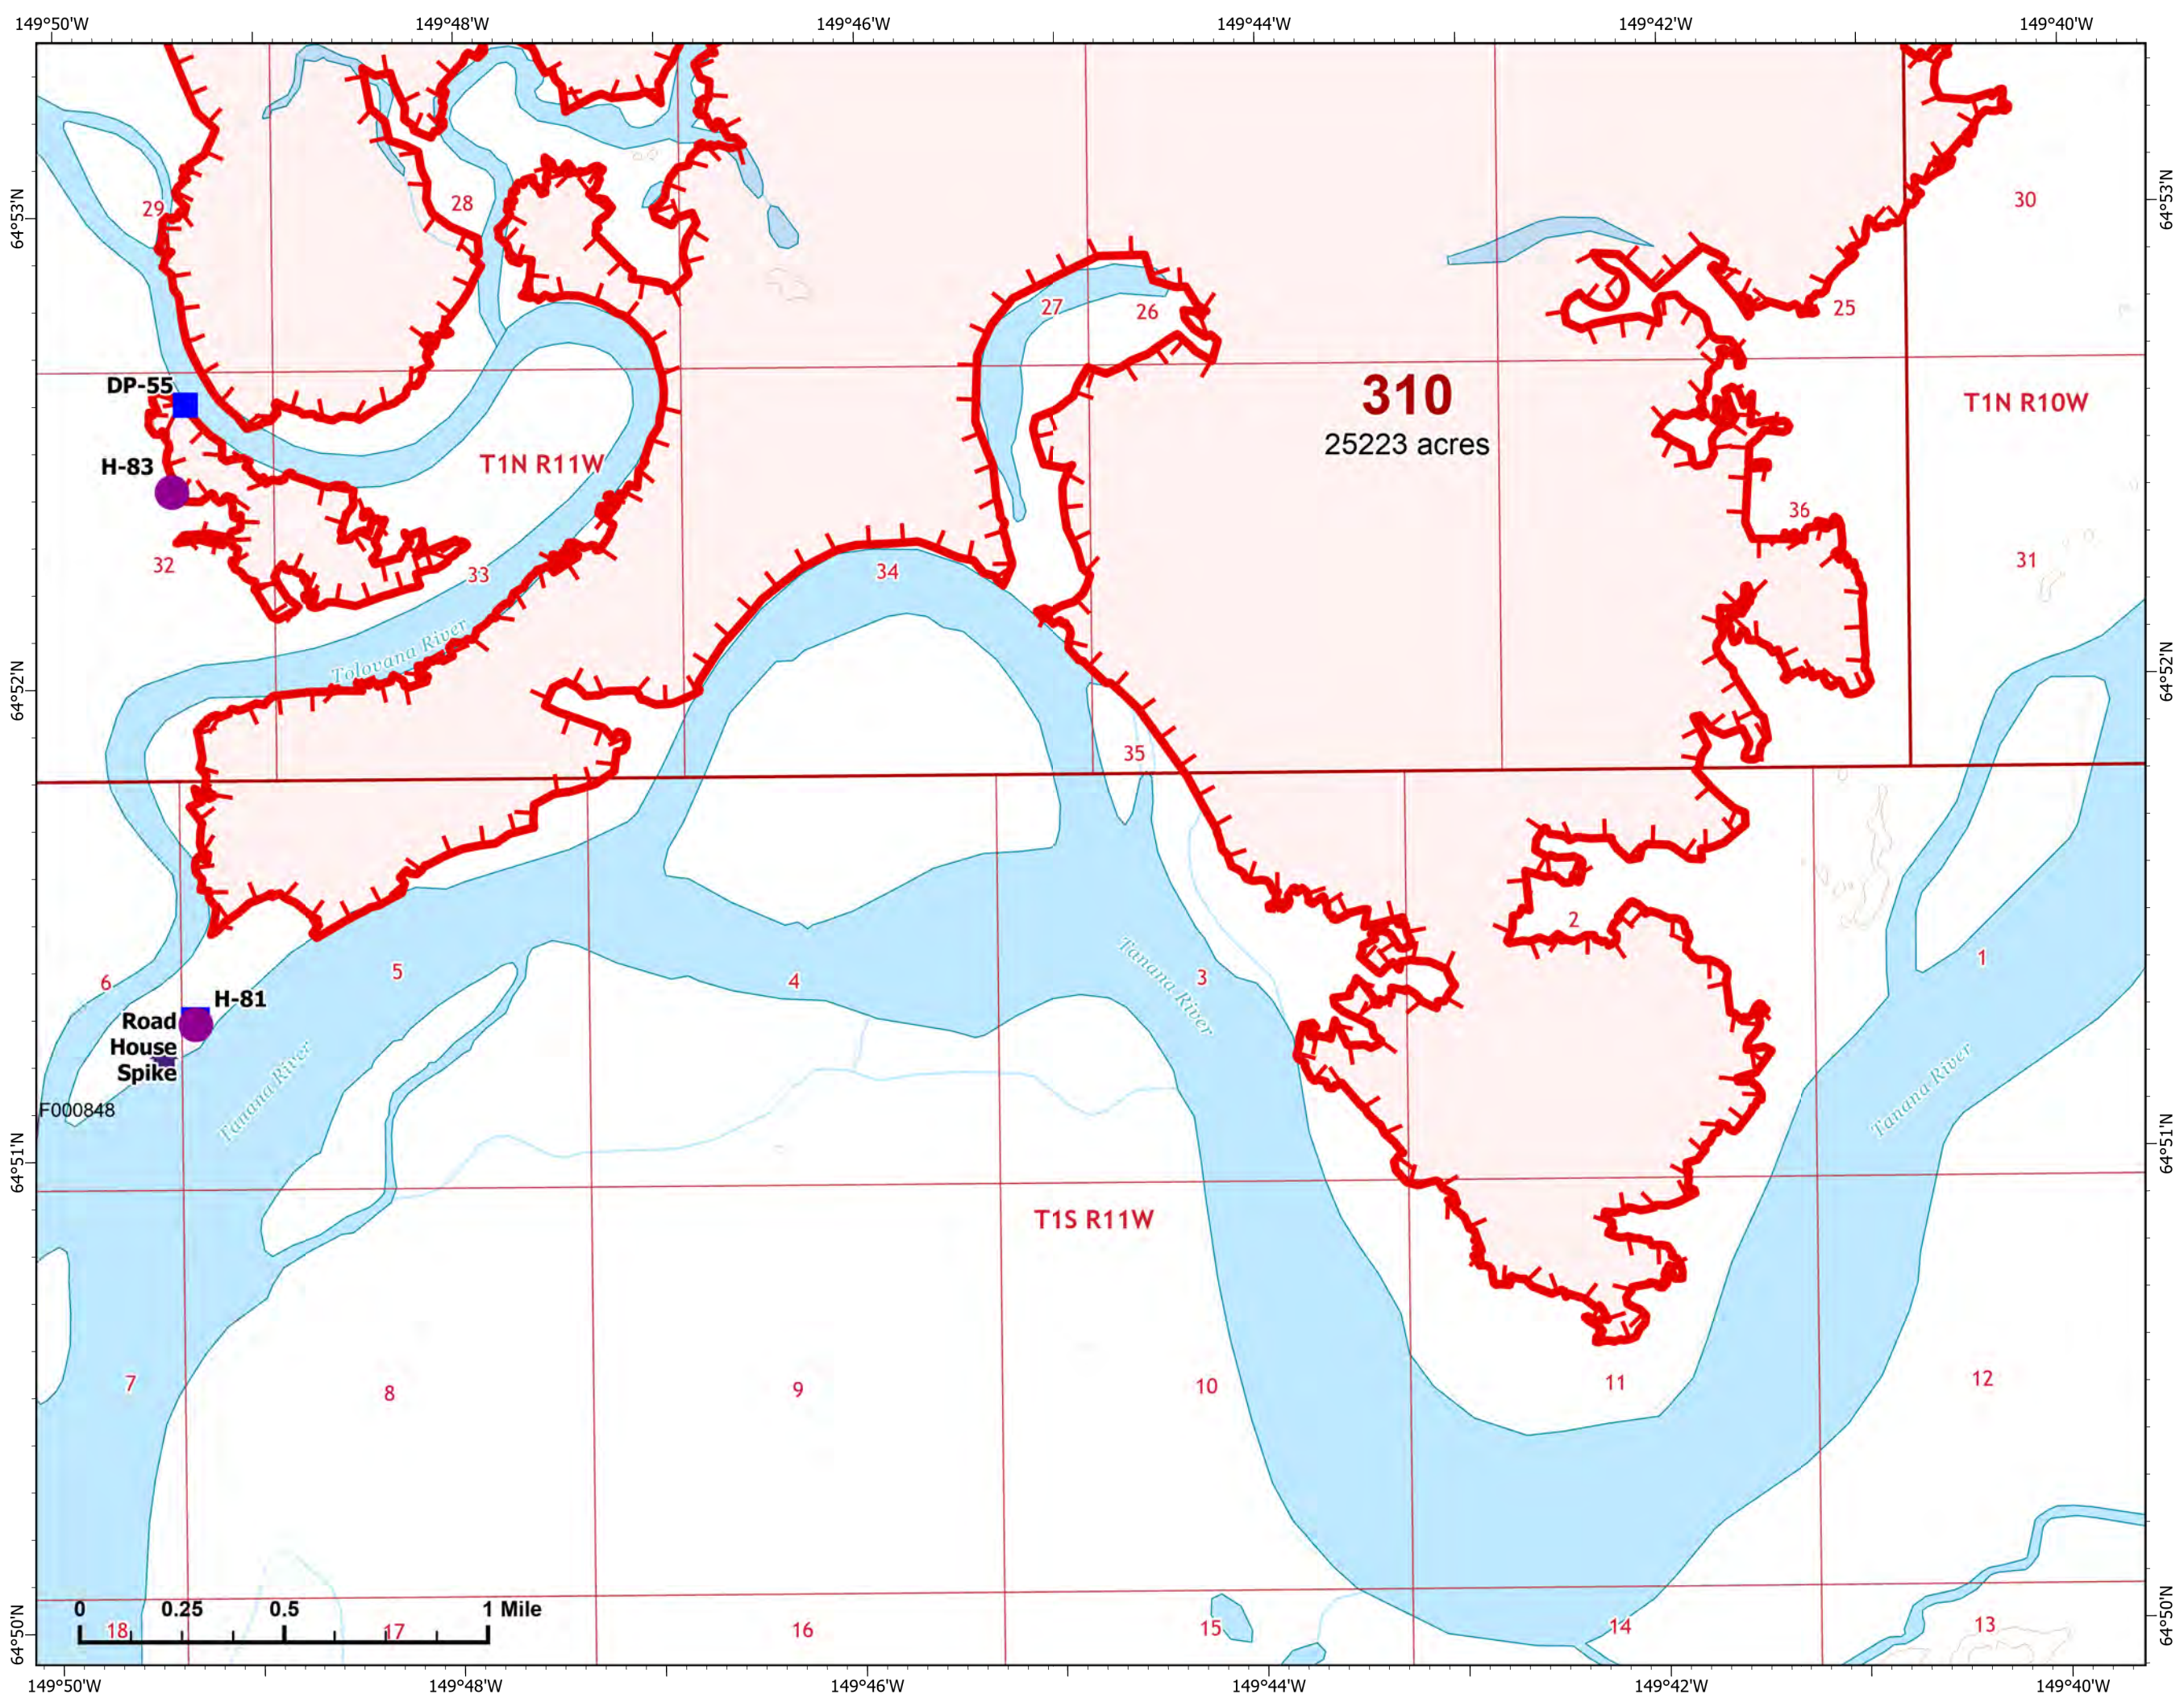

IAP Map

Bean Complex
AK-TAD-000898
08/03/2022

Fire: 310 (Tanana River)

Page 310 - 4

- Helispot
- Drop Point
- Camp
- Structure
- Wildfire Daily Fire Perimeter
- Uncontained
- Native Allotments