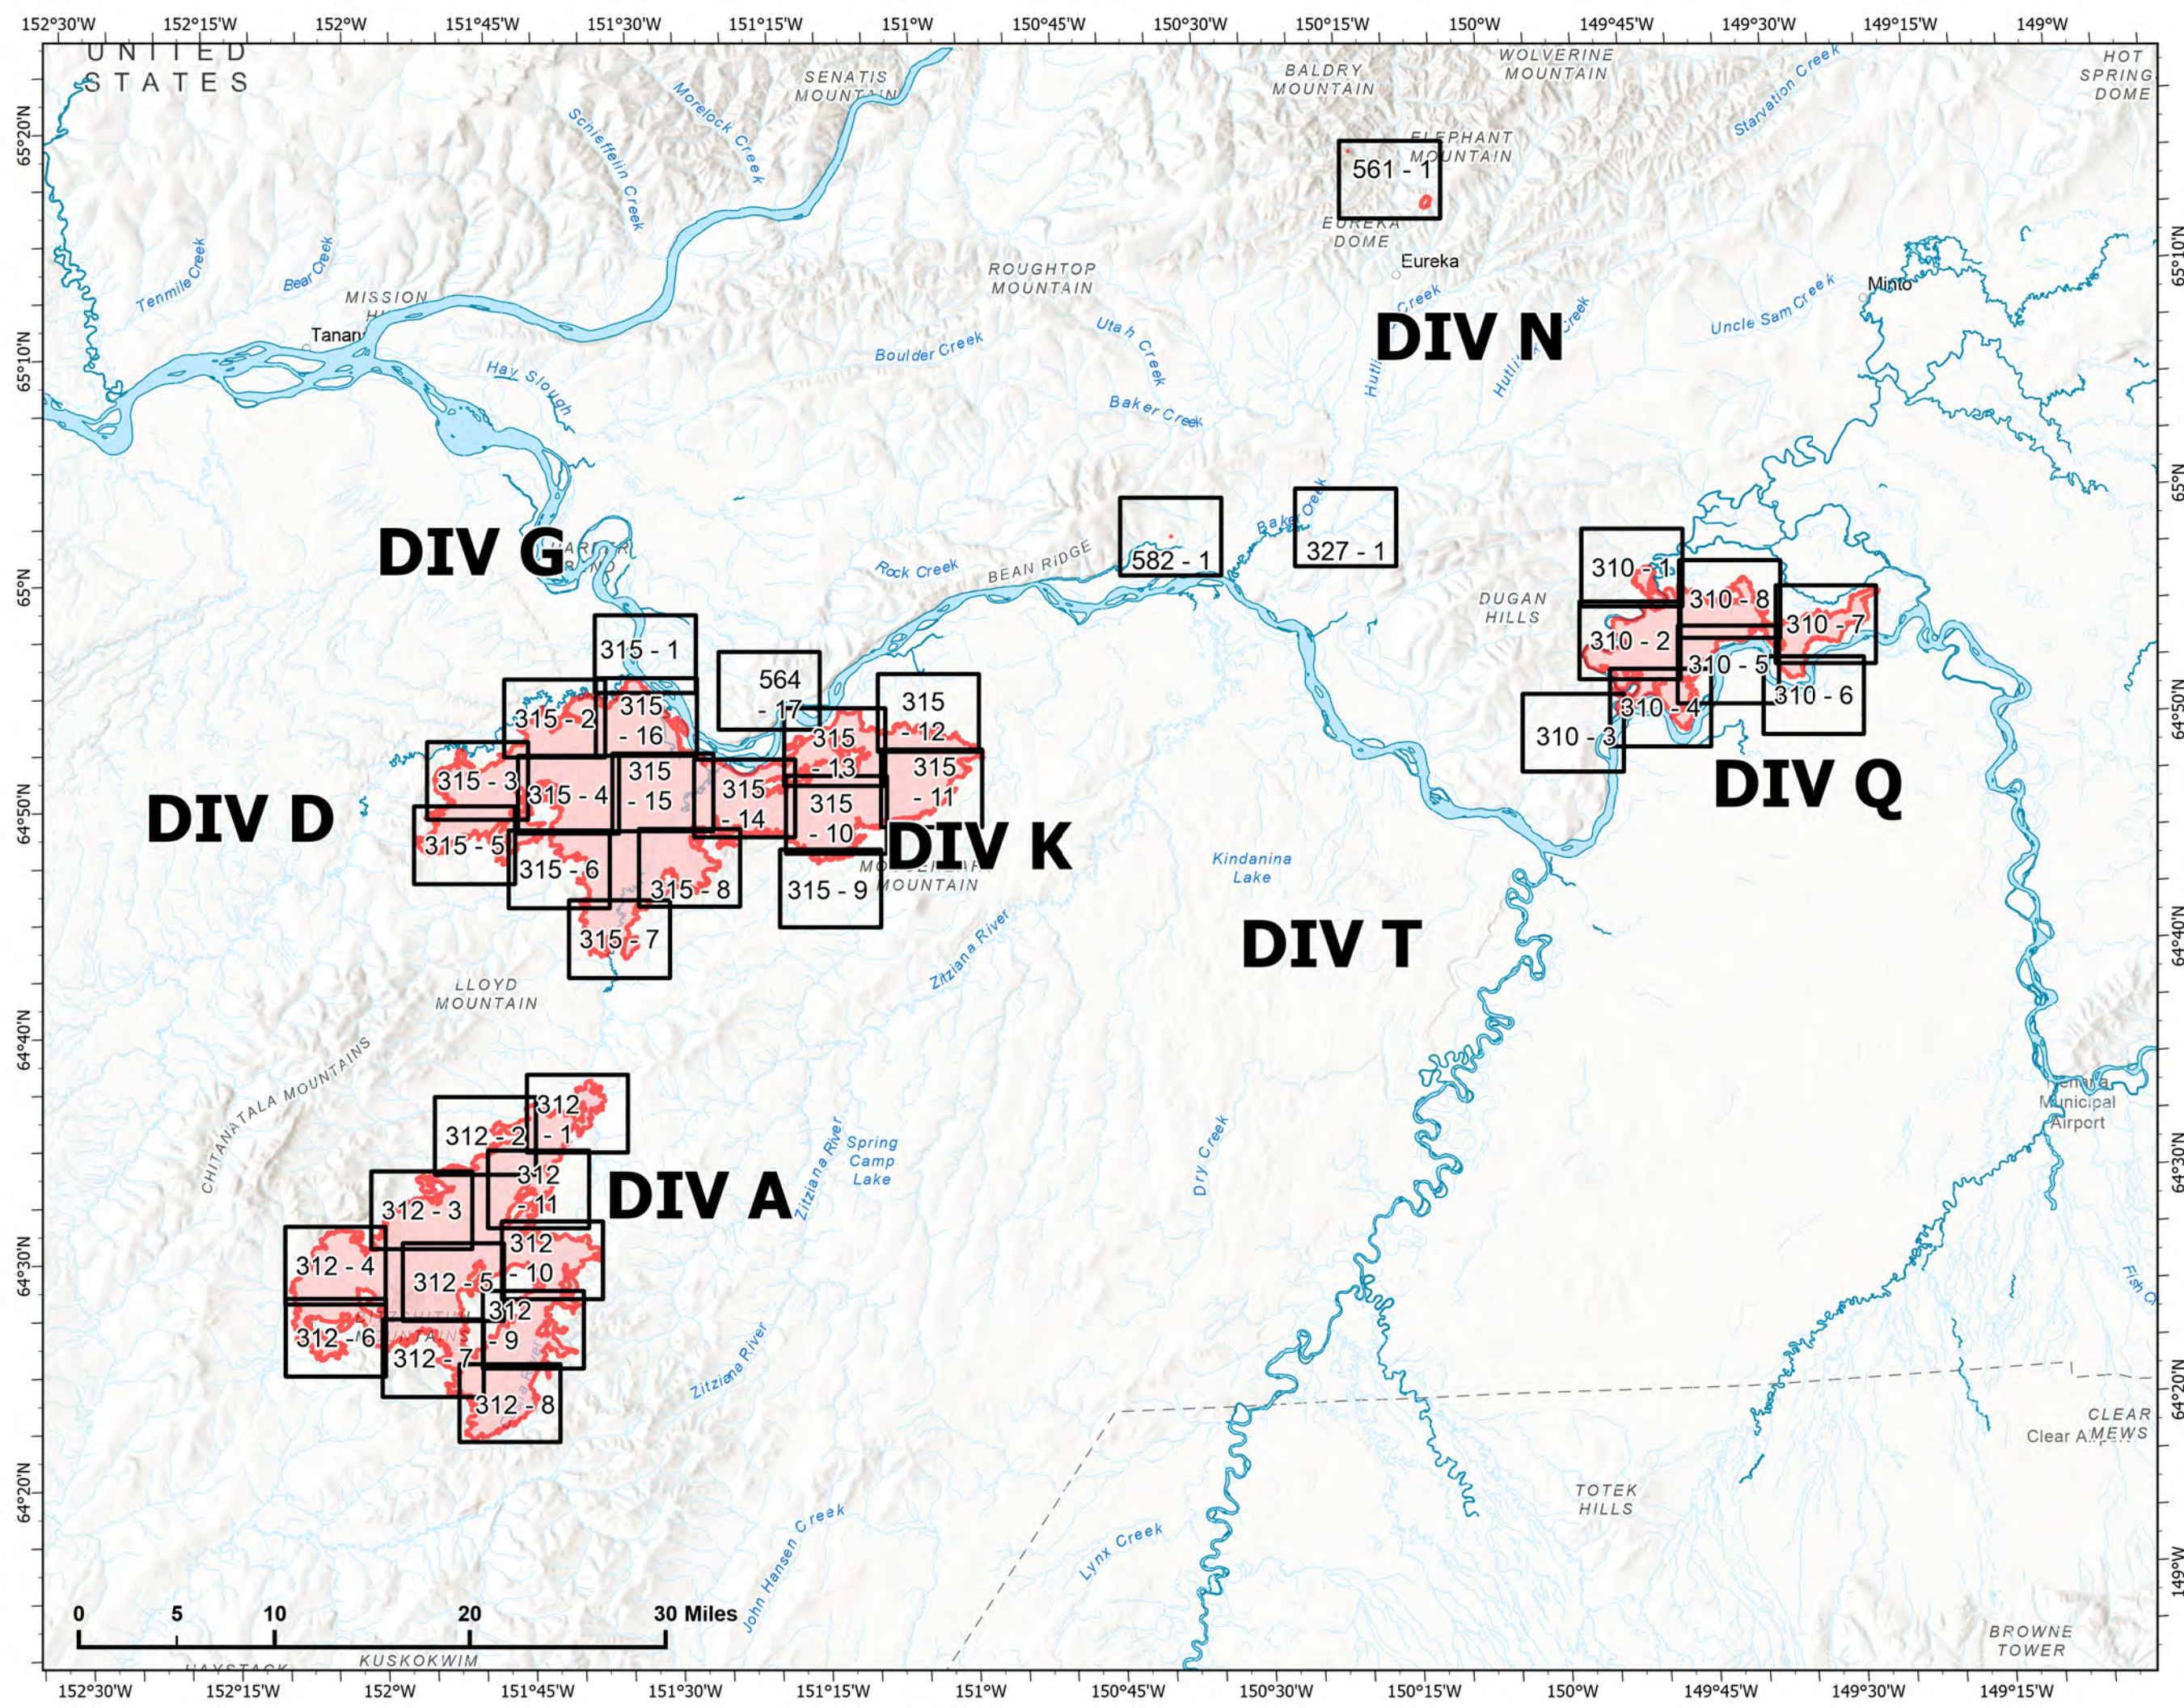

IAP Index Map

Bean Complex
AK-TAD-000898

08/03/2022

197,255 acres at 07/29 2200

 Wildfire Daily Fire Perimeter

IAP Map

Bean Complex
AK-TAD-000898

08/03/2022

Fire: 312 (Bitzshitini)

Page 312 - 1

-  Helispot
-  Structure
-  Other
-  Wildfire Daily Fire Perimeter
-  Uncontained

NR Team 4
8/3/2022 0707

IAP Map

Bean Complex
AK-TAD-000898
08/03/2022
Fire: 312 (Bitzshitini)

Page 312 - 2

-  Helispot
-  Wildfire Daily Fire Perimeter
-  Uncontained

NR Team 4
8/3/2022 0708

IAP Map

Bean Complex
AK-TAD-000898
08/03/2022
Fire: 312 (Bitzshitini)

Page 312 - 3

-  Wildfire Daily Fire Perimeter
-  Uncontained

IAP Map

Bean Complex
AK-TAD-000898

08/03/2022

Fire: 312 (Bitzshitini)

Page 312 - 4

-  Wildfire Daily Fire Perimeter
-  Uncontained

NR Team 4
8/3/2022 0710

IAP Map