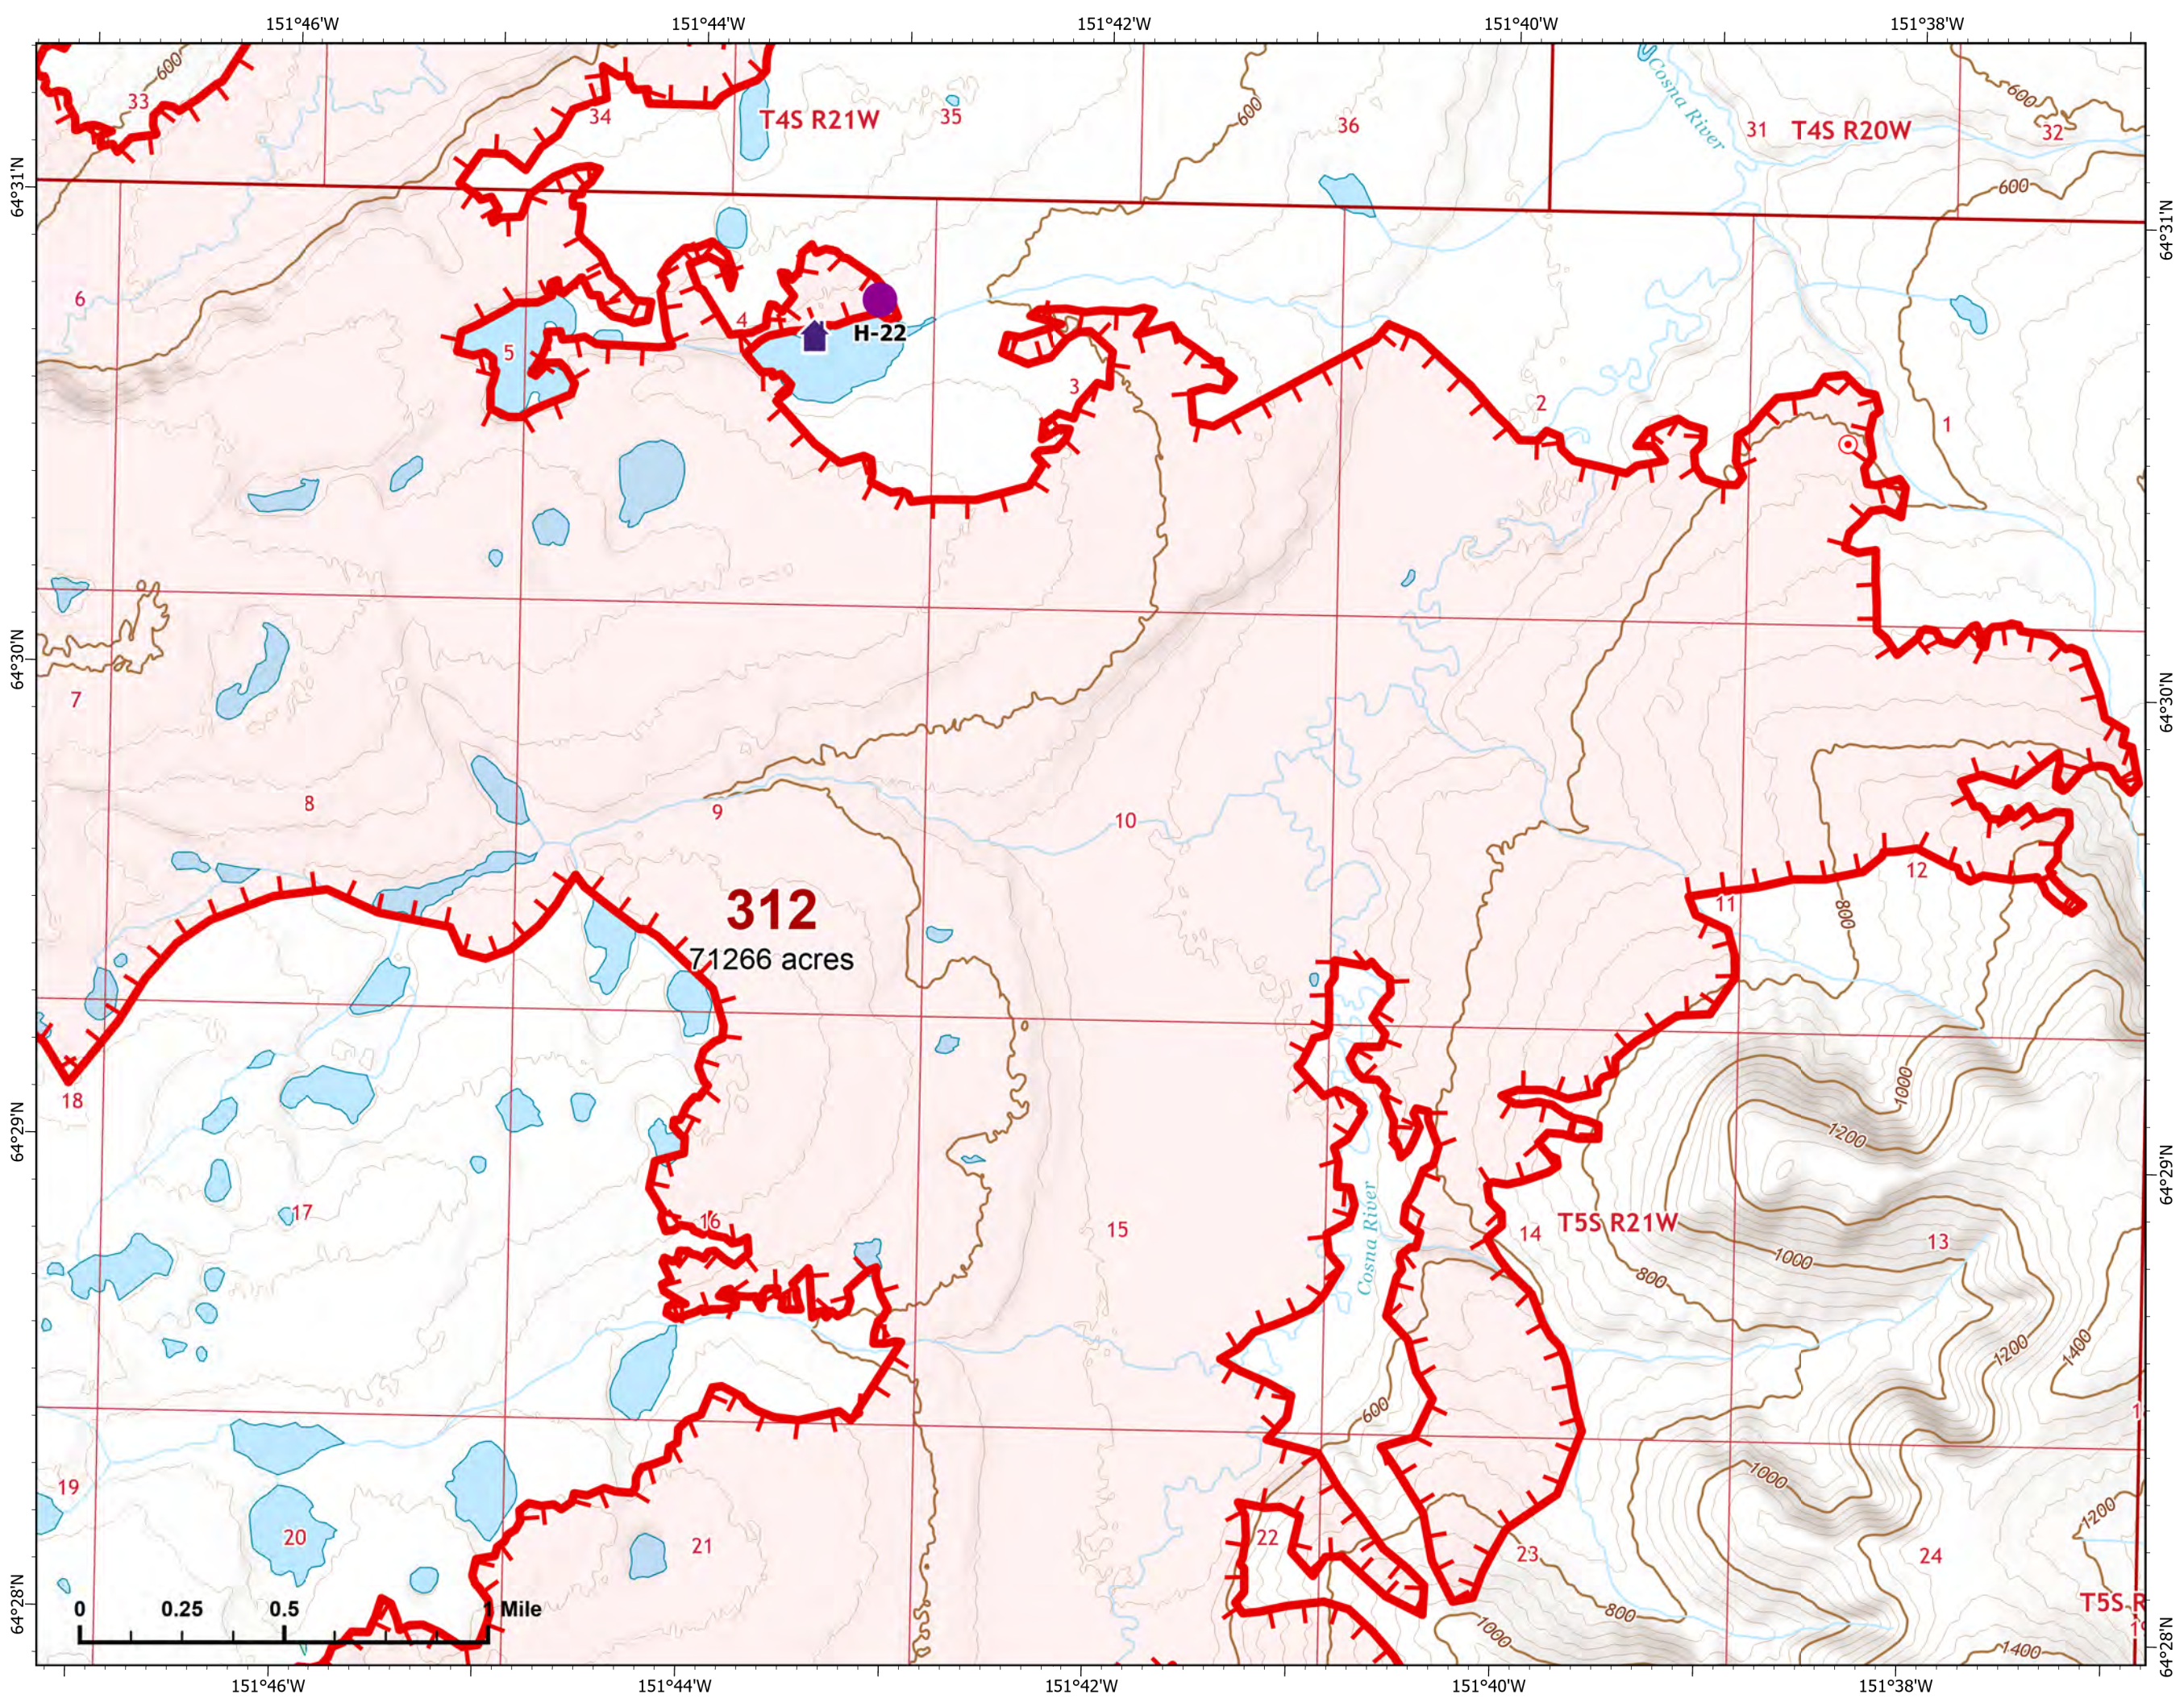

IAP Map

Bean Complex
AK-TAD-000898

08/03/2022

Fire: 312 (Bitzshitini)

Page 312 - 9

-  Wildfire Daily Fire Perimeter
-  Uncontained

IAP Map

Bean Complex
AK-TAD-000898
08/03/2022
Fire: 312 (Bitzshitini)

Page 312 - 10

-  Helispot
-  Hot Spot - Spot Fire
-  Structure
-  Wildfire Daily Fire Perimeter
-  Uncontained

IAP Map

Bean Complex
AK-TAD-000898
08/03/2022
Fire: 312 (Bitzshitini)

Page 312 - 11

-  Wildfire Daily Fire Perimeter
-  Uncontained