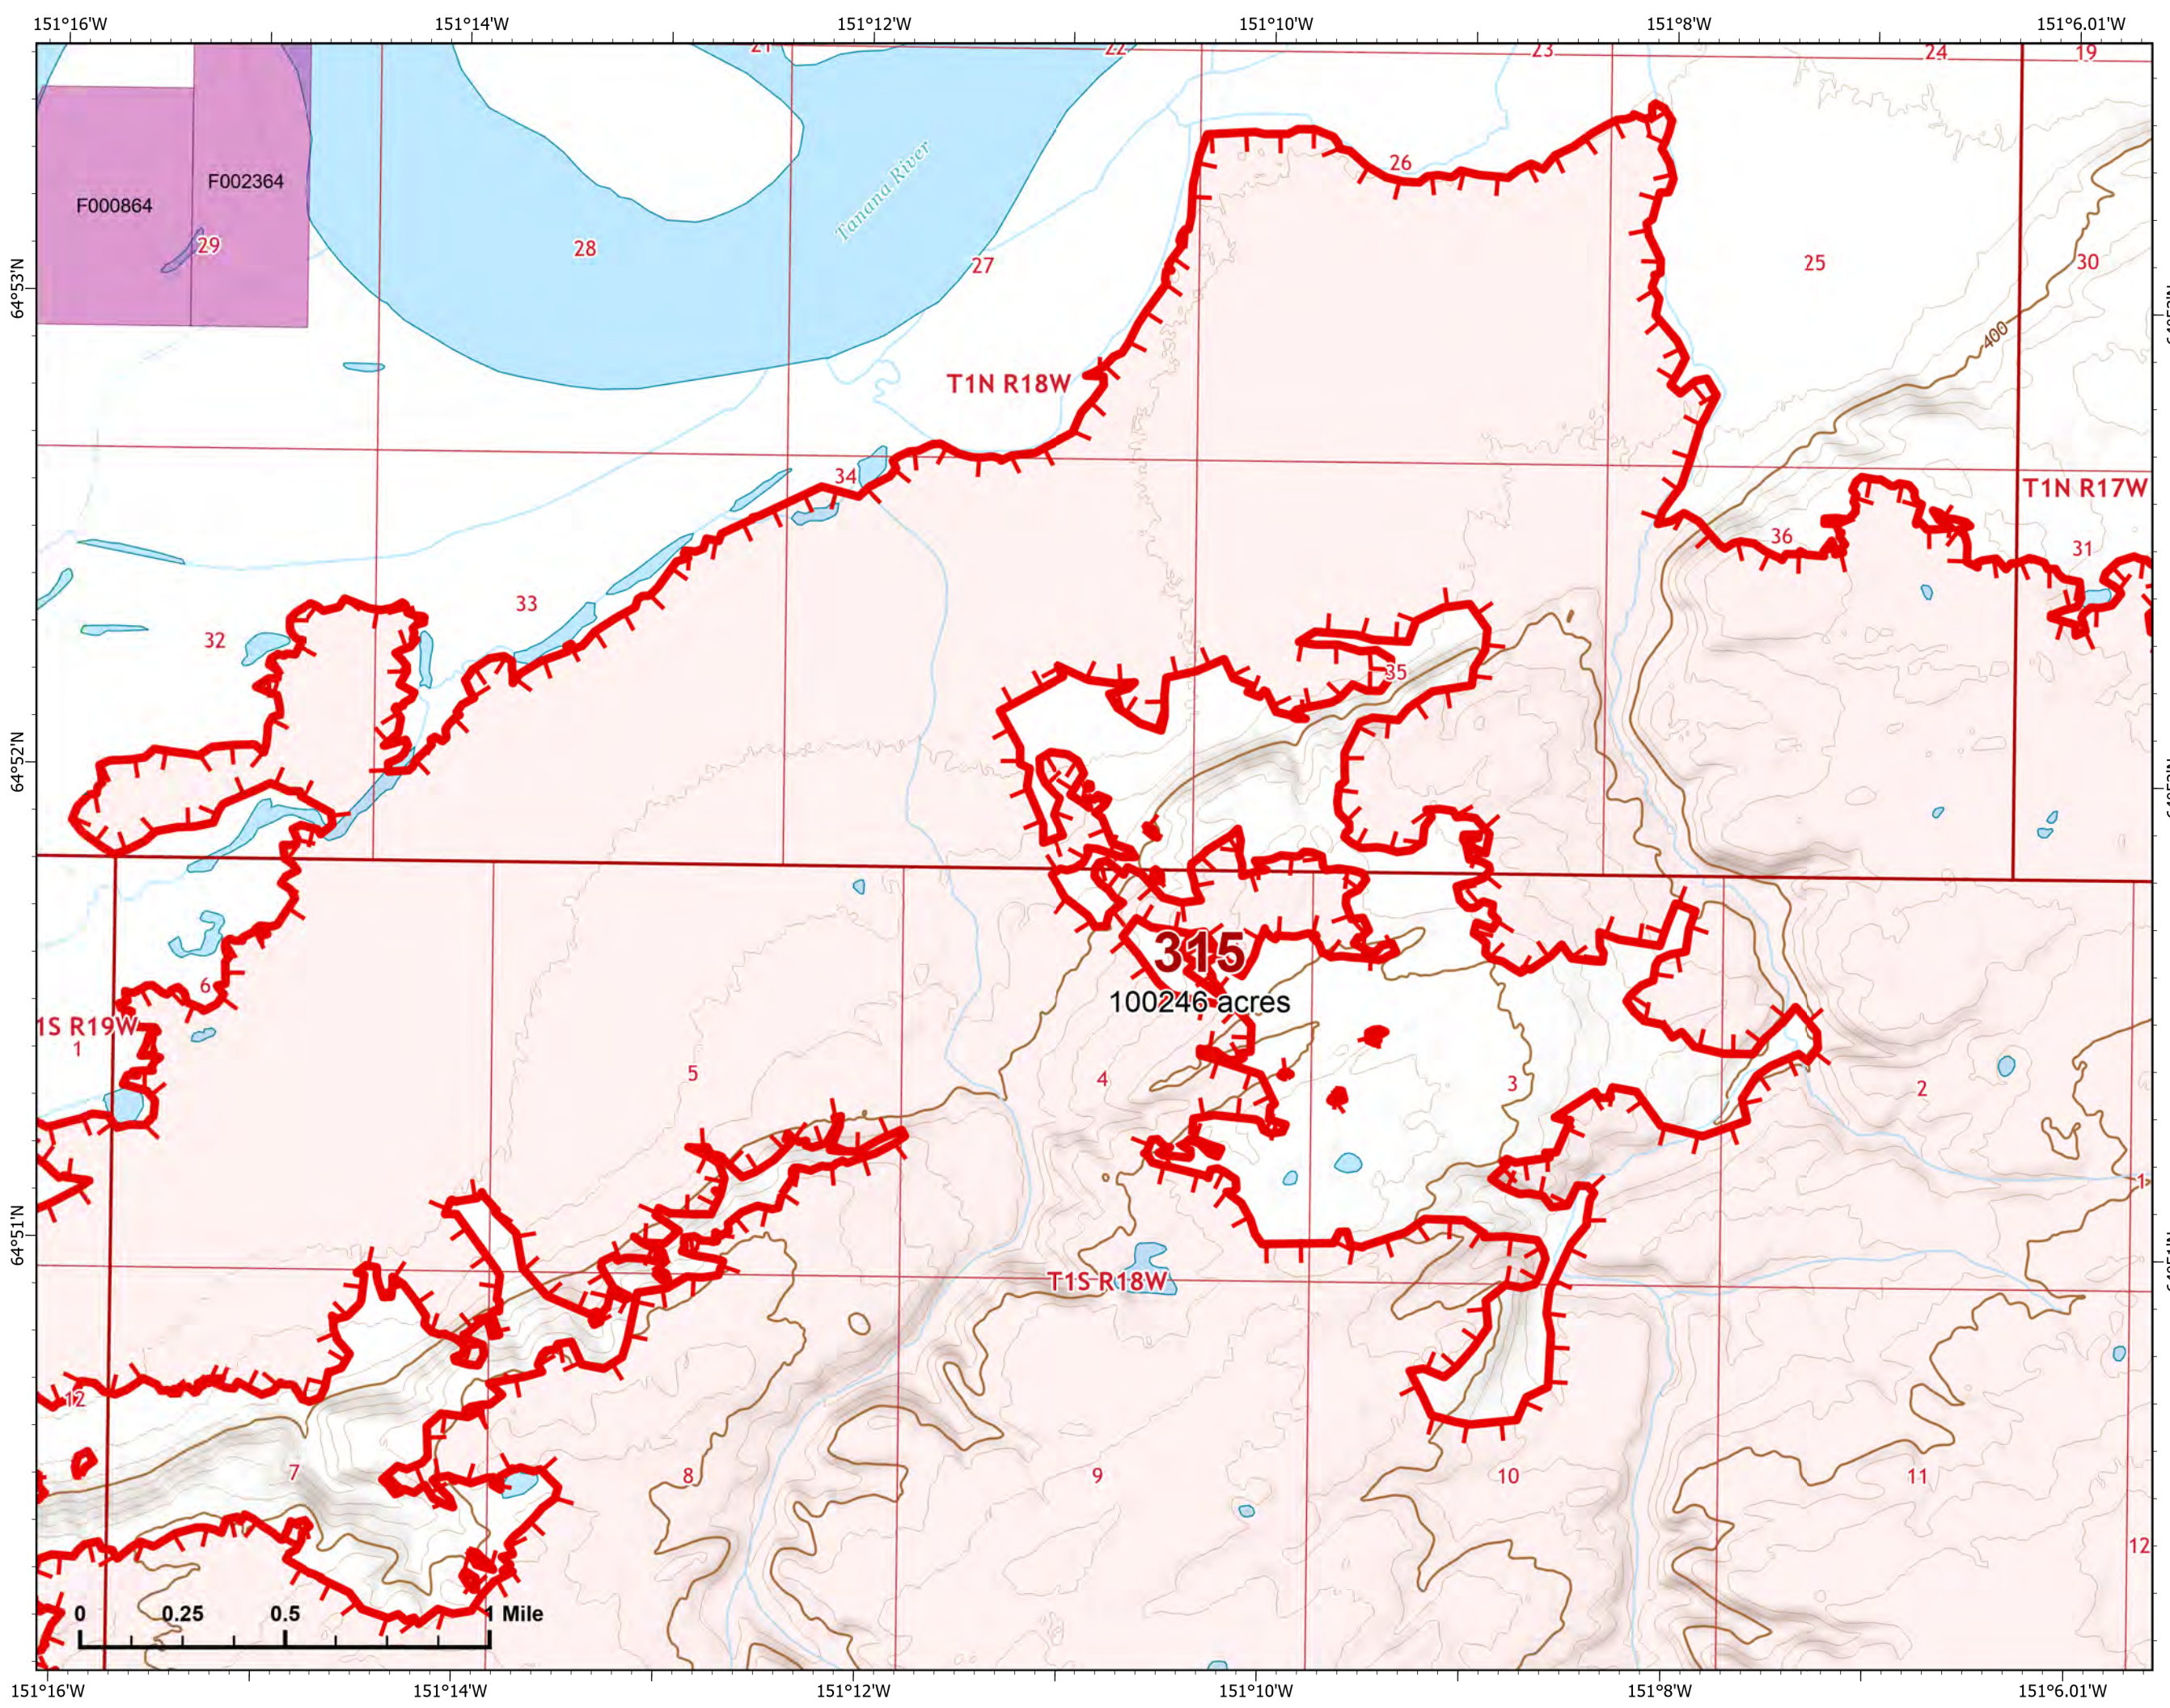

0 0.25 0.5 1 Mile

IAP Map

Bean Complex
AK-TAD-000898

08/03/2022

Fire: 315 (Chitanana)

Page 315 - 13

-  Wildfire Daily Fire Perimeter
-  Uncontained
-  Native Allotments

IAP Map