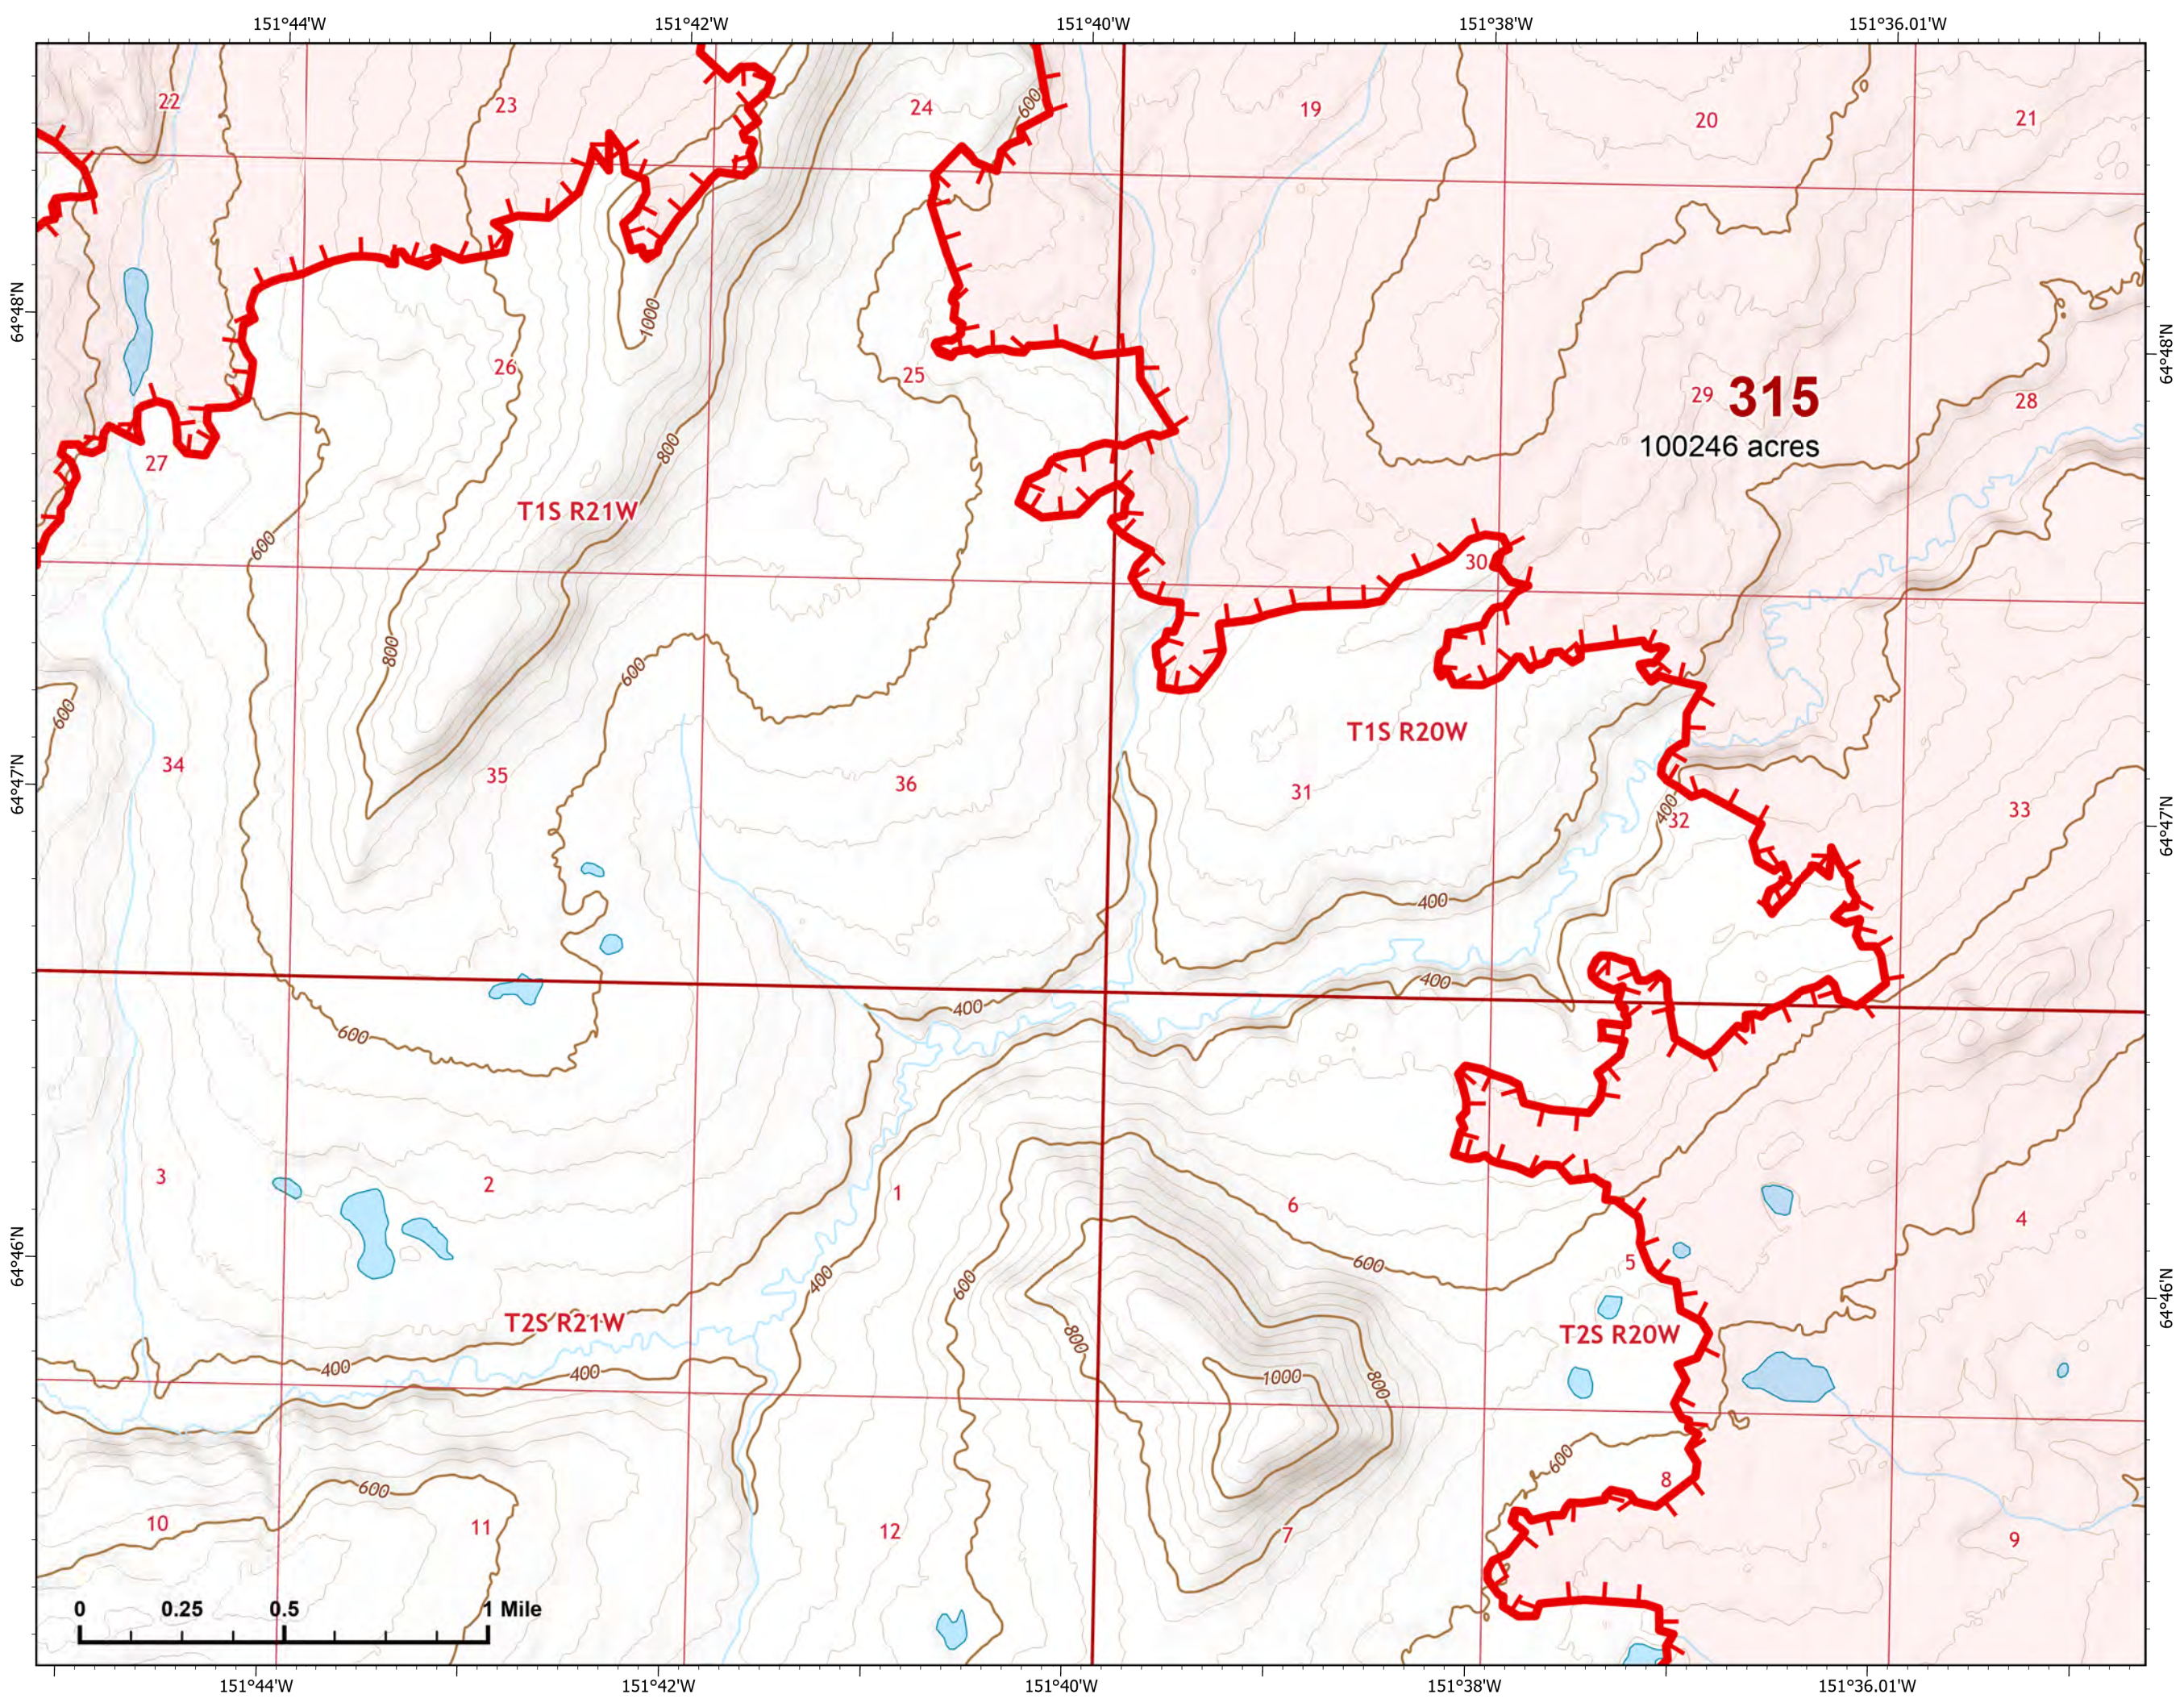

-  Wildfire Daily Fire Perimeter
-  Uncontained

NR Team 4
8/3/2022 0726

IAP Map

Bean Complex
AK-TAD-000898

08/03/2022

Fire: 315 (Chitanana)

Page 315 - 6

-  Wildfire Daily Fire Perimeter
-  Uncontained

IAP Map

Bean Complex
AK-TAD-000898

08/03/2022

Fire: 315 (Chitanana)

Page 315 - 7

-  Helispot
-  Structure
-  Wildfire Daily Fire Perimeter
-  Uncontained

IAP Map

Bean Complex
AK-TAD-000898