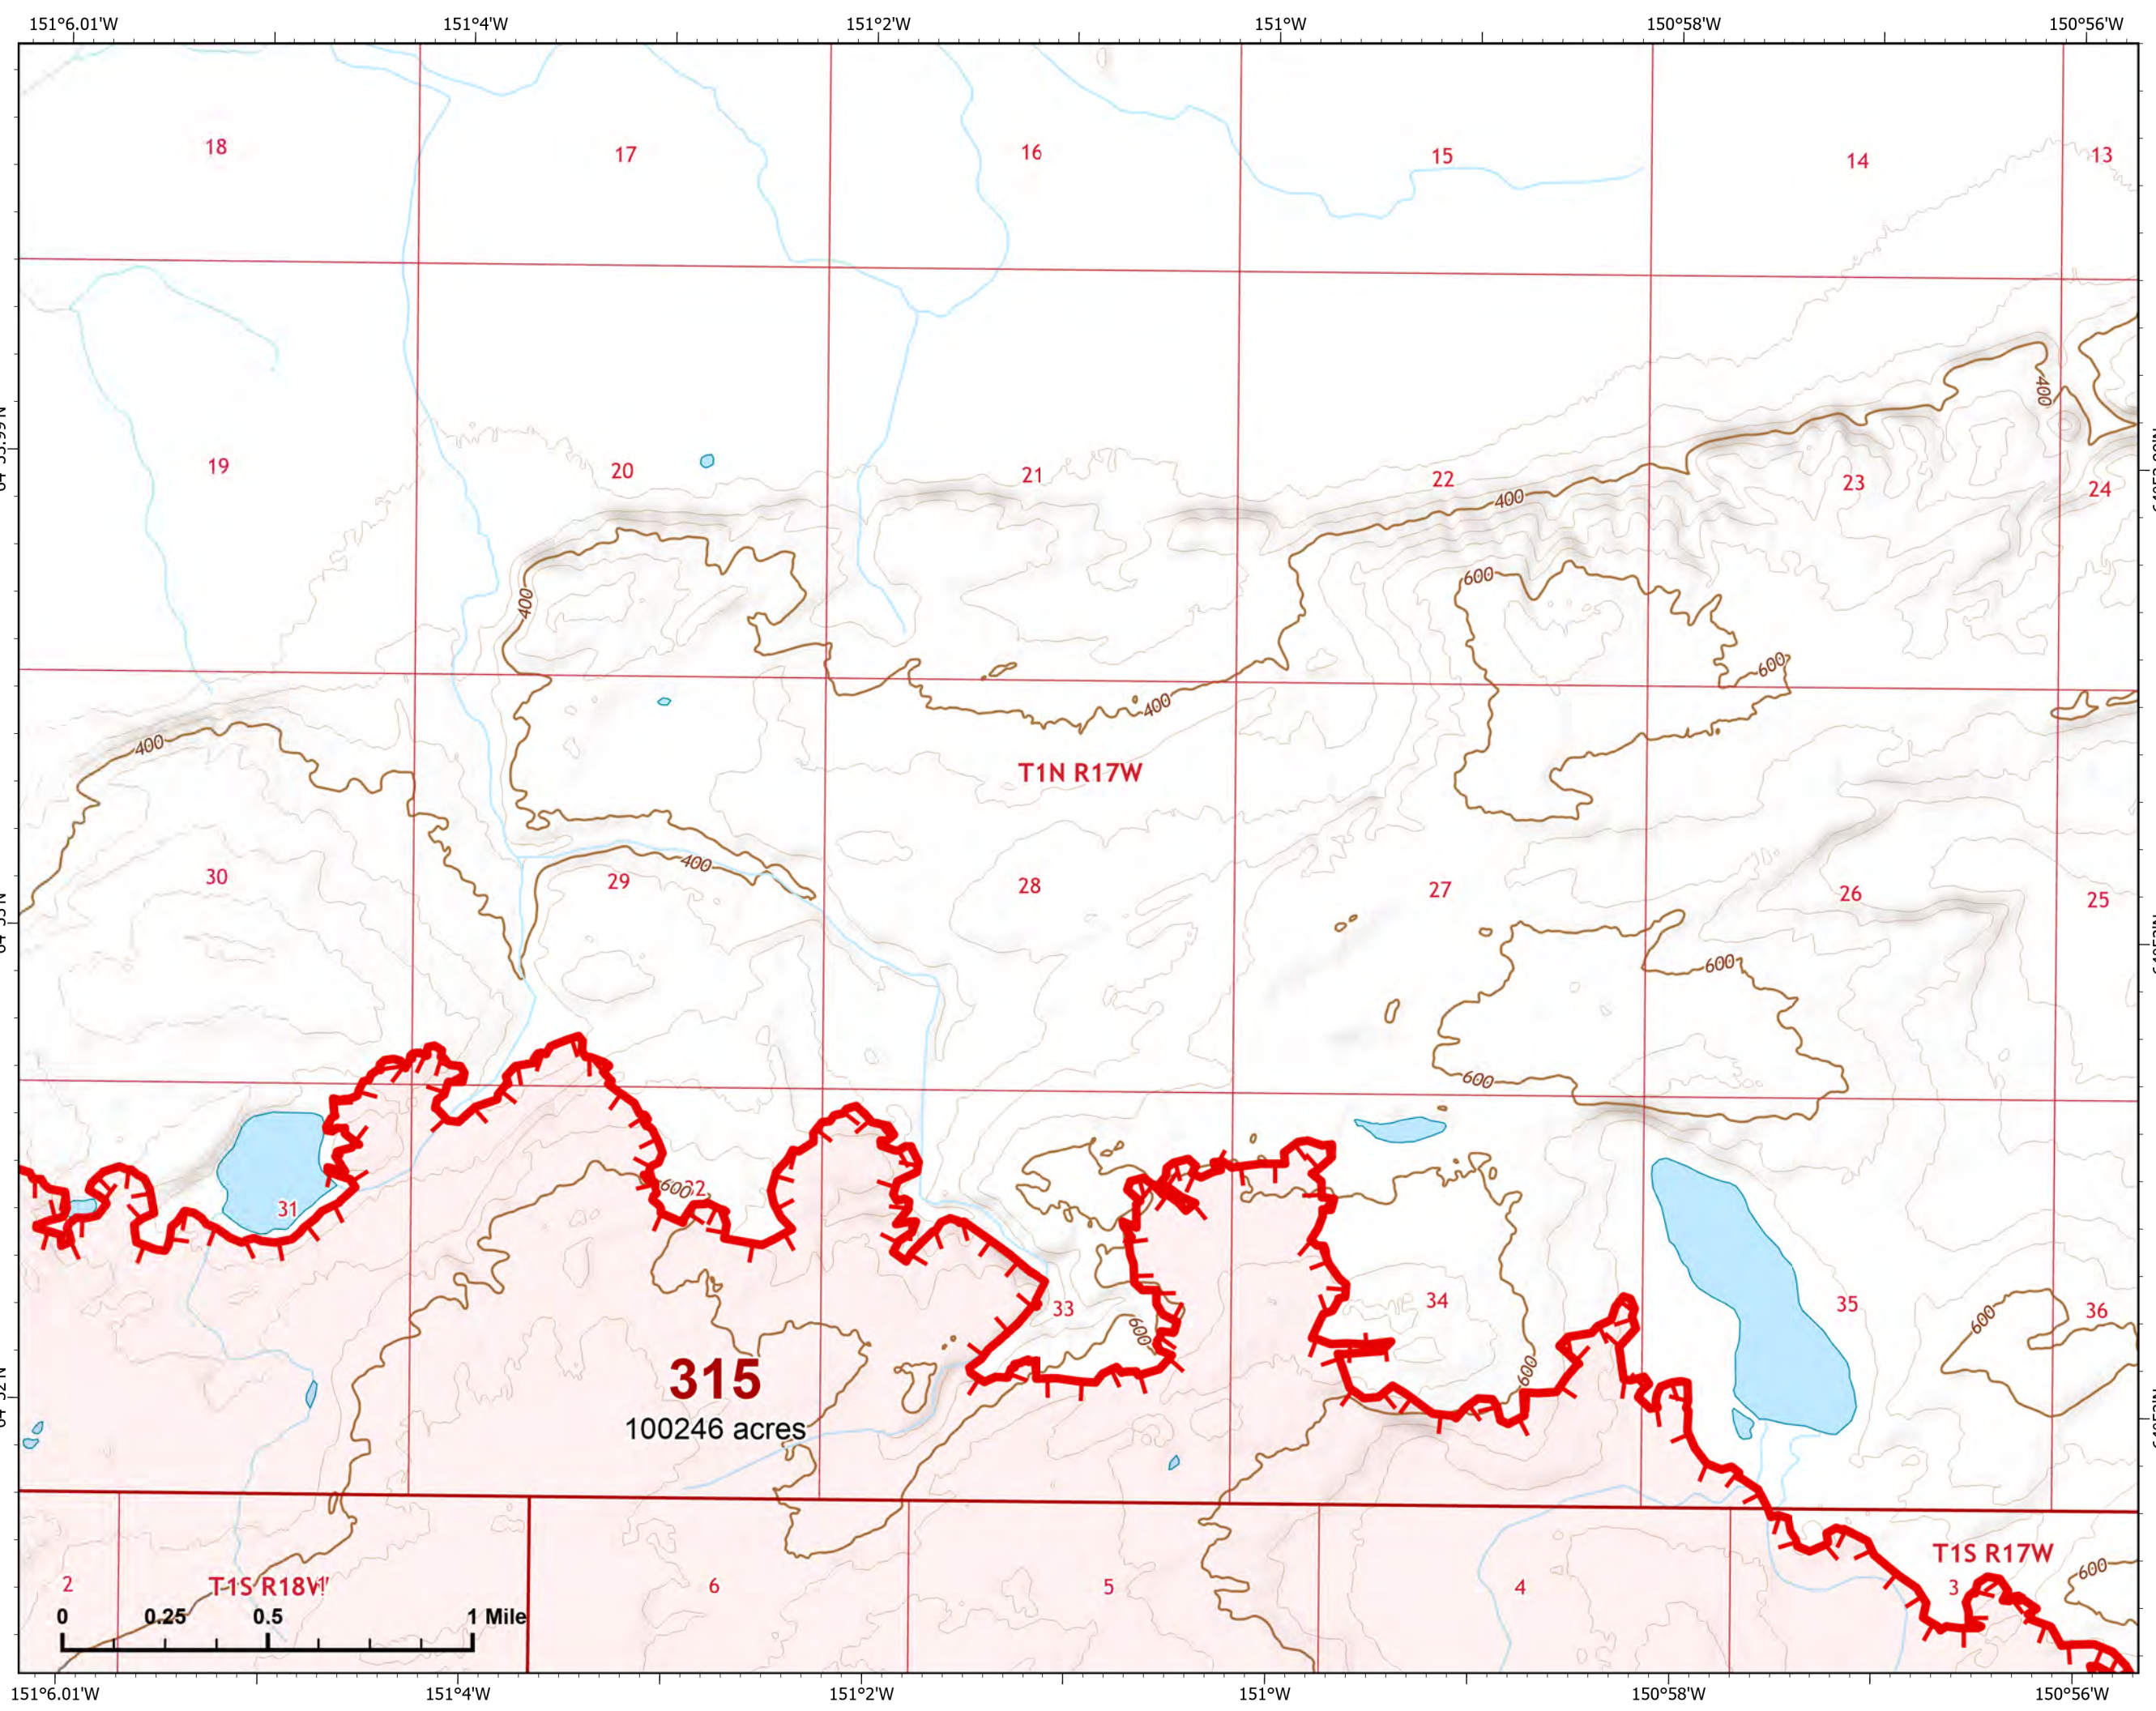

IAP Map

Bean Complex
AK-TAD-000898

08/03/2022

Fire: 315 (Chitanana)

Page 315 - 12

-  Wildfire Daily Fire Perimeter
-  Uncontained

NR Team 4
8/3/2022 0733

315
100246 acres