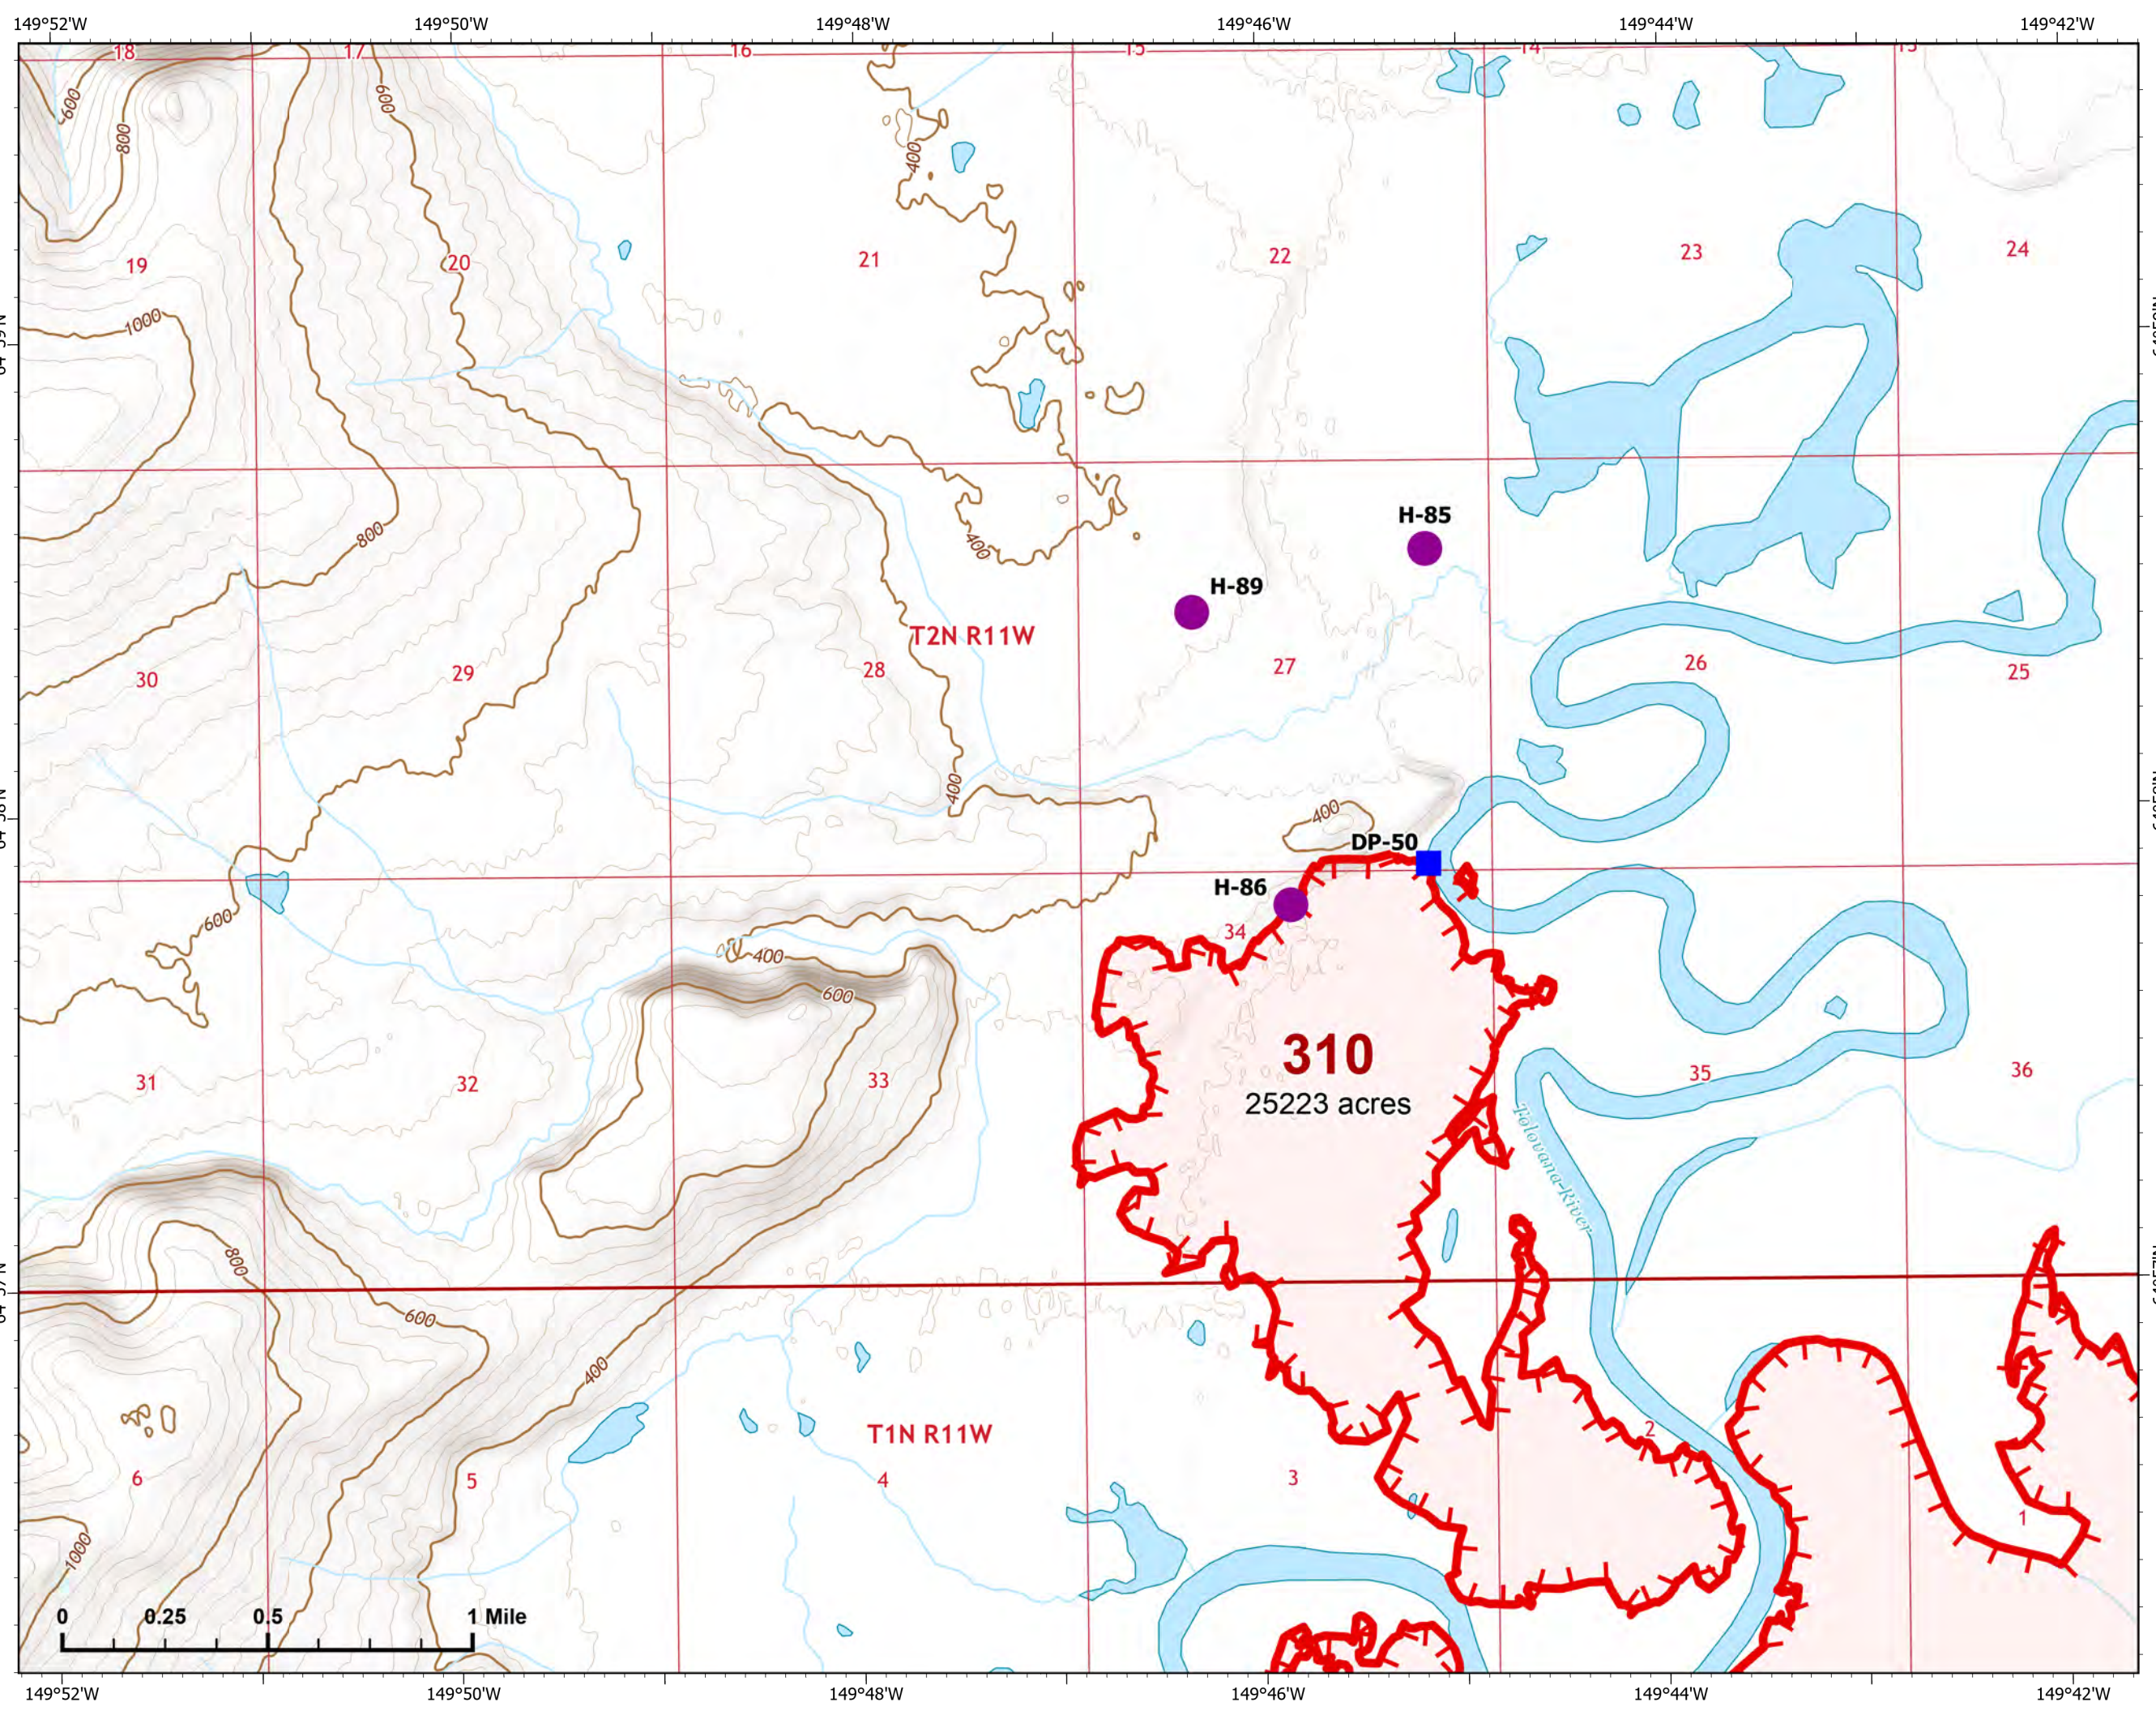

Bean Complex
AK-TAD-000898

08/03/2022

Fire: 564 (Cosna Bluff)

Page 564 - 17

-  Helispot
-  Structure
-  Wildfire Daily Fire Perimeter
-  Contained
-  Native Allotments

IAP Map

Bean Complex
AK-TAD-000898
08/03/2022

Fire: 310 (Tanana River)

Page 310 - 1

-  Helispot
-  Drop Point
-  Wildfire Daily Fire Perimeter
-  Uncontained

NR Team 4
8/3/2022 0739

IAP Map

Bean Complex
AK-TAD-000898
08/03/2022

Fire: 310 (Tanana River)

Page 310 - 2

-  Wildfire Daily Fire Perimeter
-  Uncontained

NR Team 4
8/3/2022 0740

IAP Map

Bean Complex
AK-TAD-000898

08/03/2022

Fire: 310 (Tanana River)

Page 310 - 3