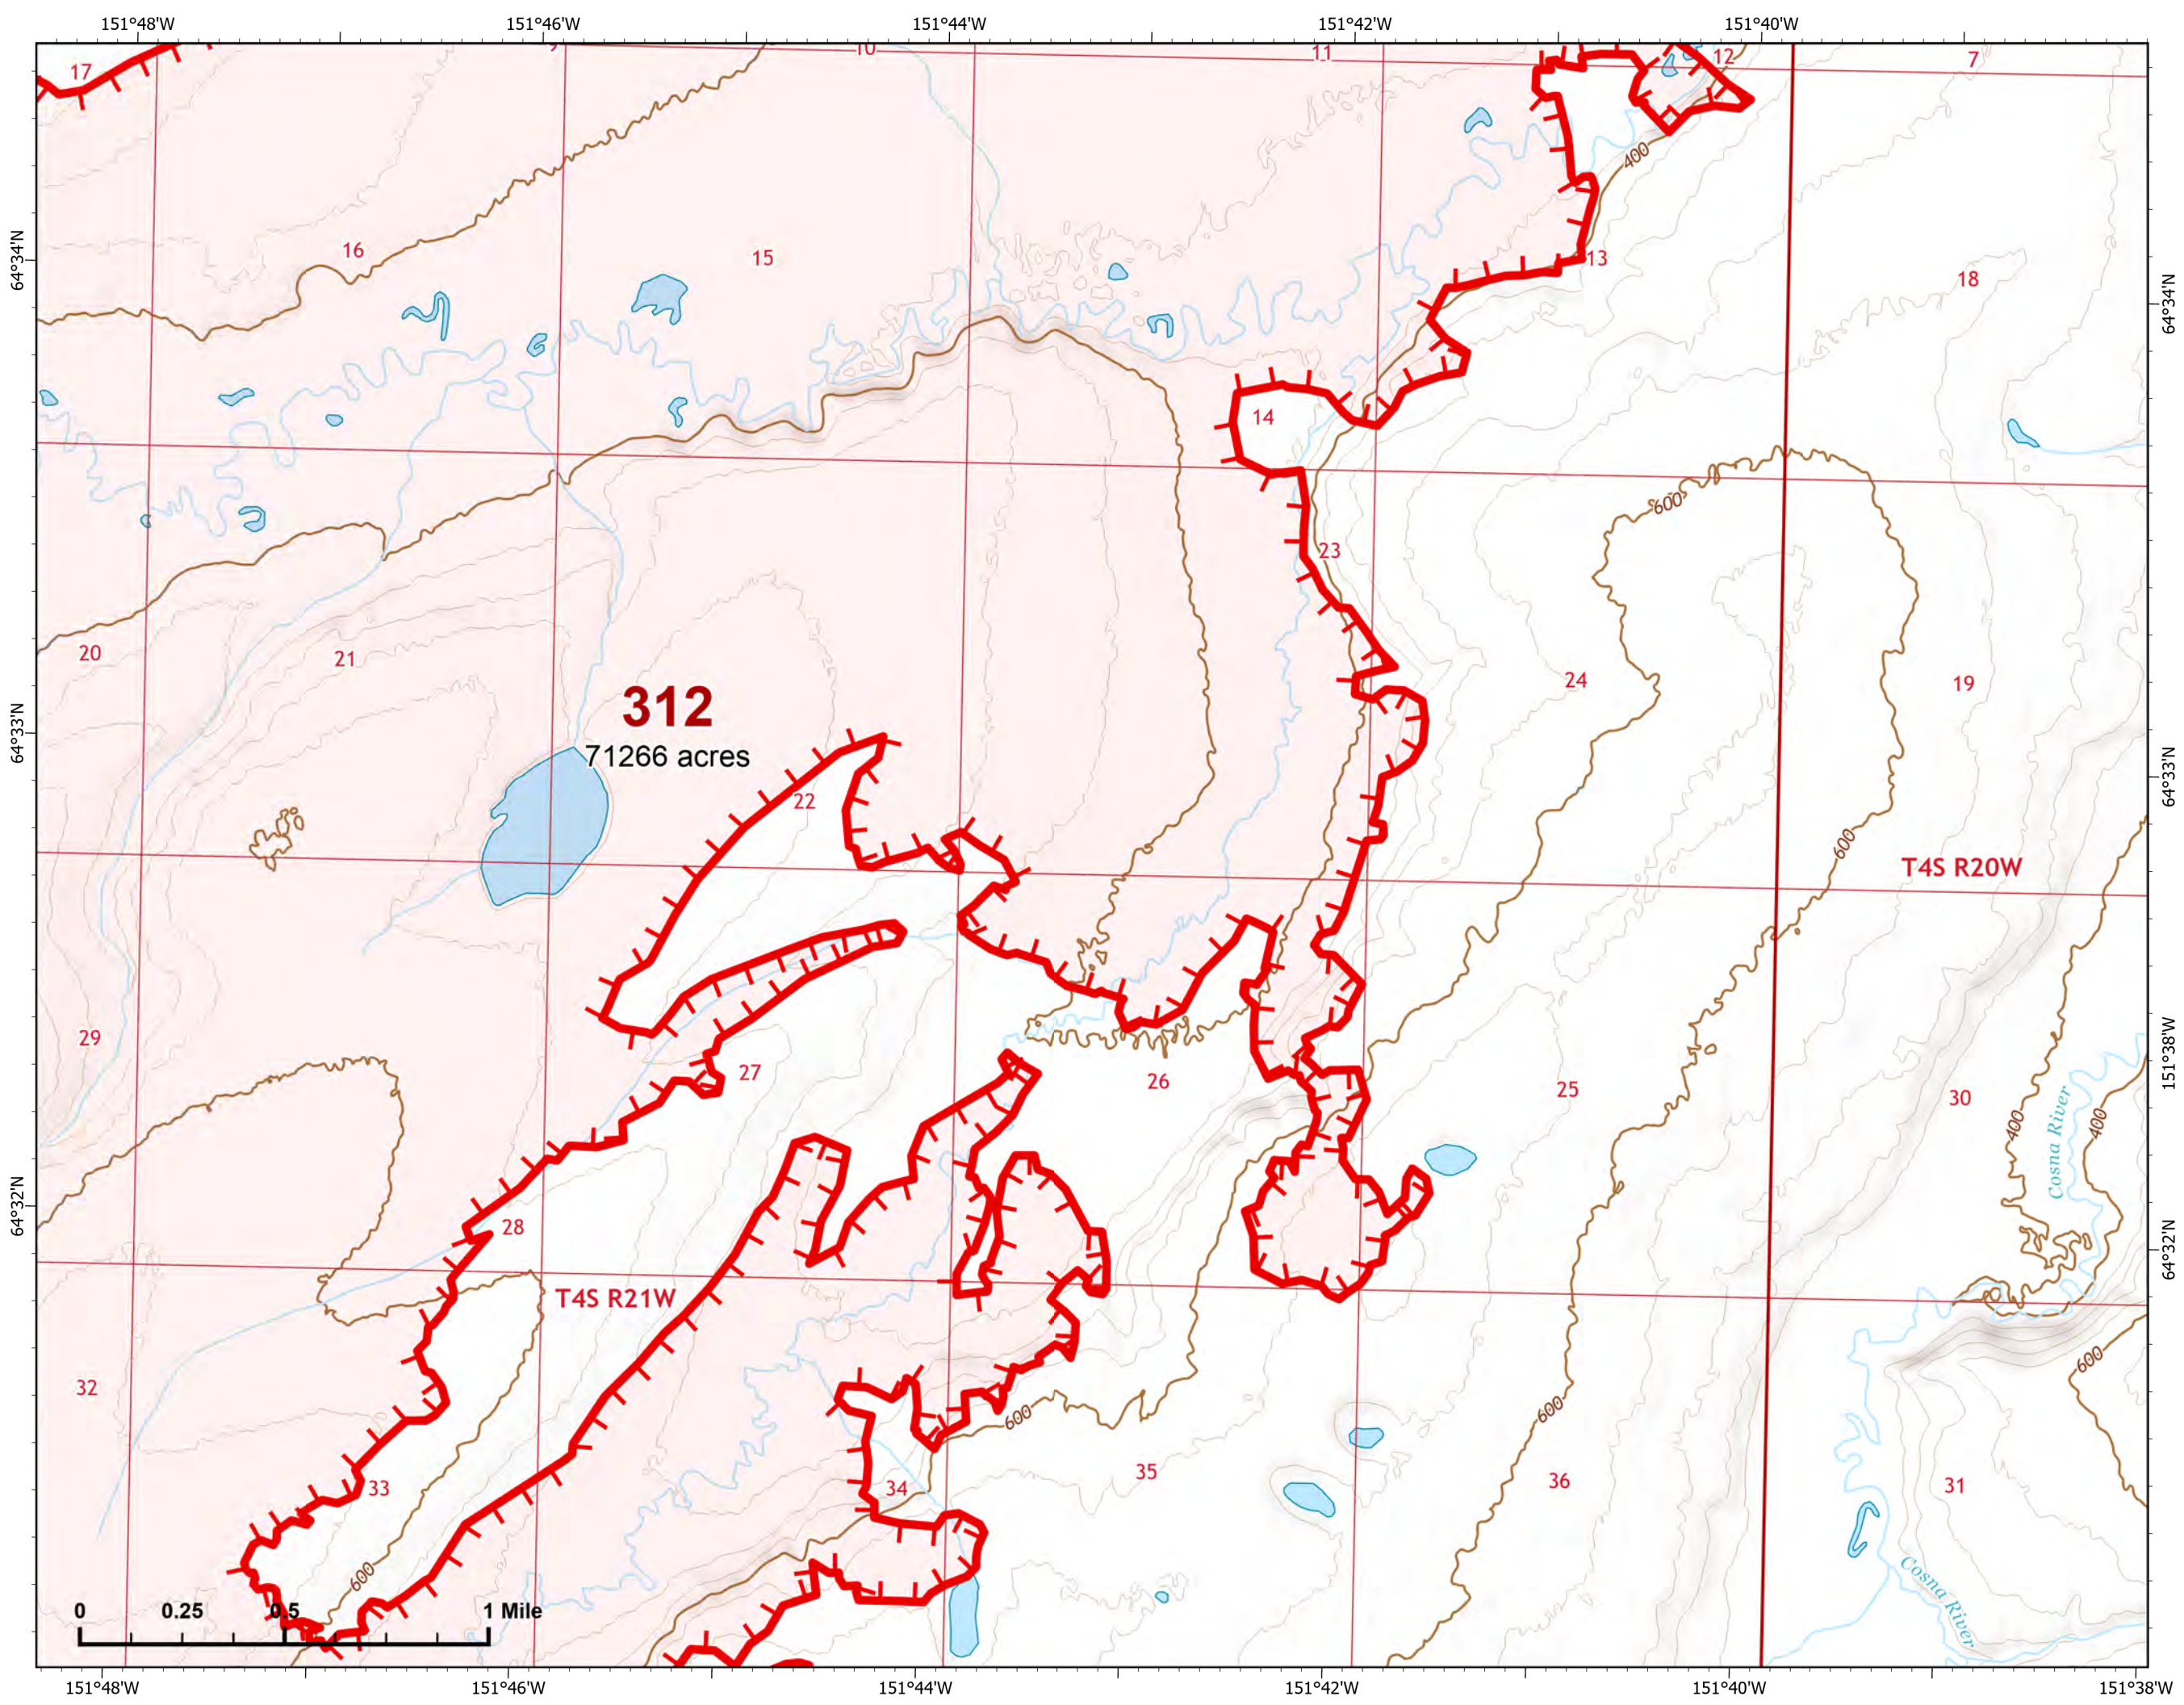

IAP Map

Bean Complex
AK-TAD-000898

08/03/2022

Fire: 312 (Bitzshitini)

Page 312 - 9

-  Wildfire Daily Fire Perimeter
-  Uncontained

IAP Map

Bean Complex
AK-TAD-000898
08/03/2022
Fire: 312 (Bitzshitini)

Page 312 - 10

-  Helispot
-  Hot Spot - Spot Fire
-  Structure
-  Wildfire Daily Fire Perimeter
-  Uncontained

IAP Map

Bean Complex
AK-TAD-000898
08/03/2022
Fire: 312 (Bitzshitini)

Page 312 - 11

-  Wildfire Daily Fire Perimeter
-  Uncontained

NR Team 4
8/3/2022 0715

IAP Map

Bean Complex
AK-TAD-000898

08/03/2022

Fire: 315 (Chitanana)

Page 315 - 1

- Helispot
- Drop Point
- 🏠 Structure
- Other
- ▭ Wildfire Daily Fire Perimeter
- ▭ Uncontained
- ▭ Native Allotments