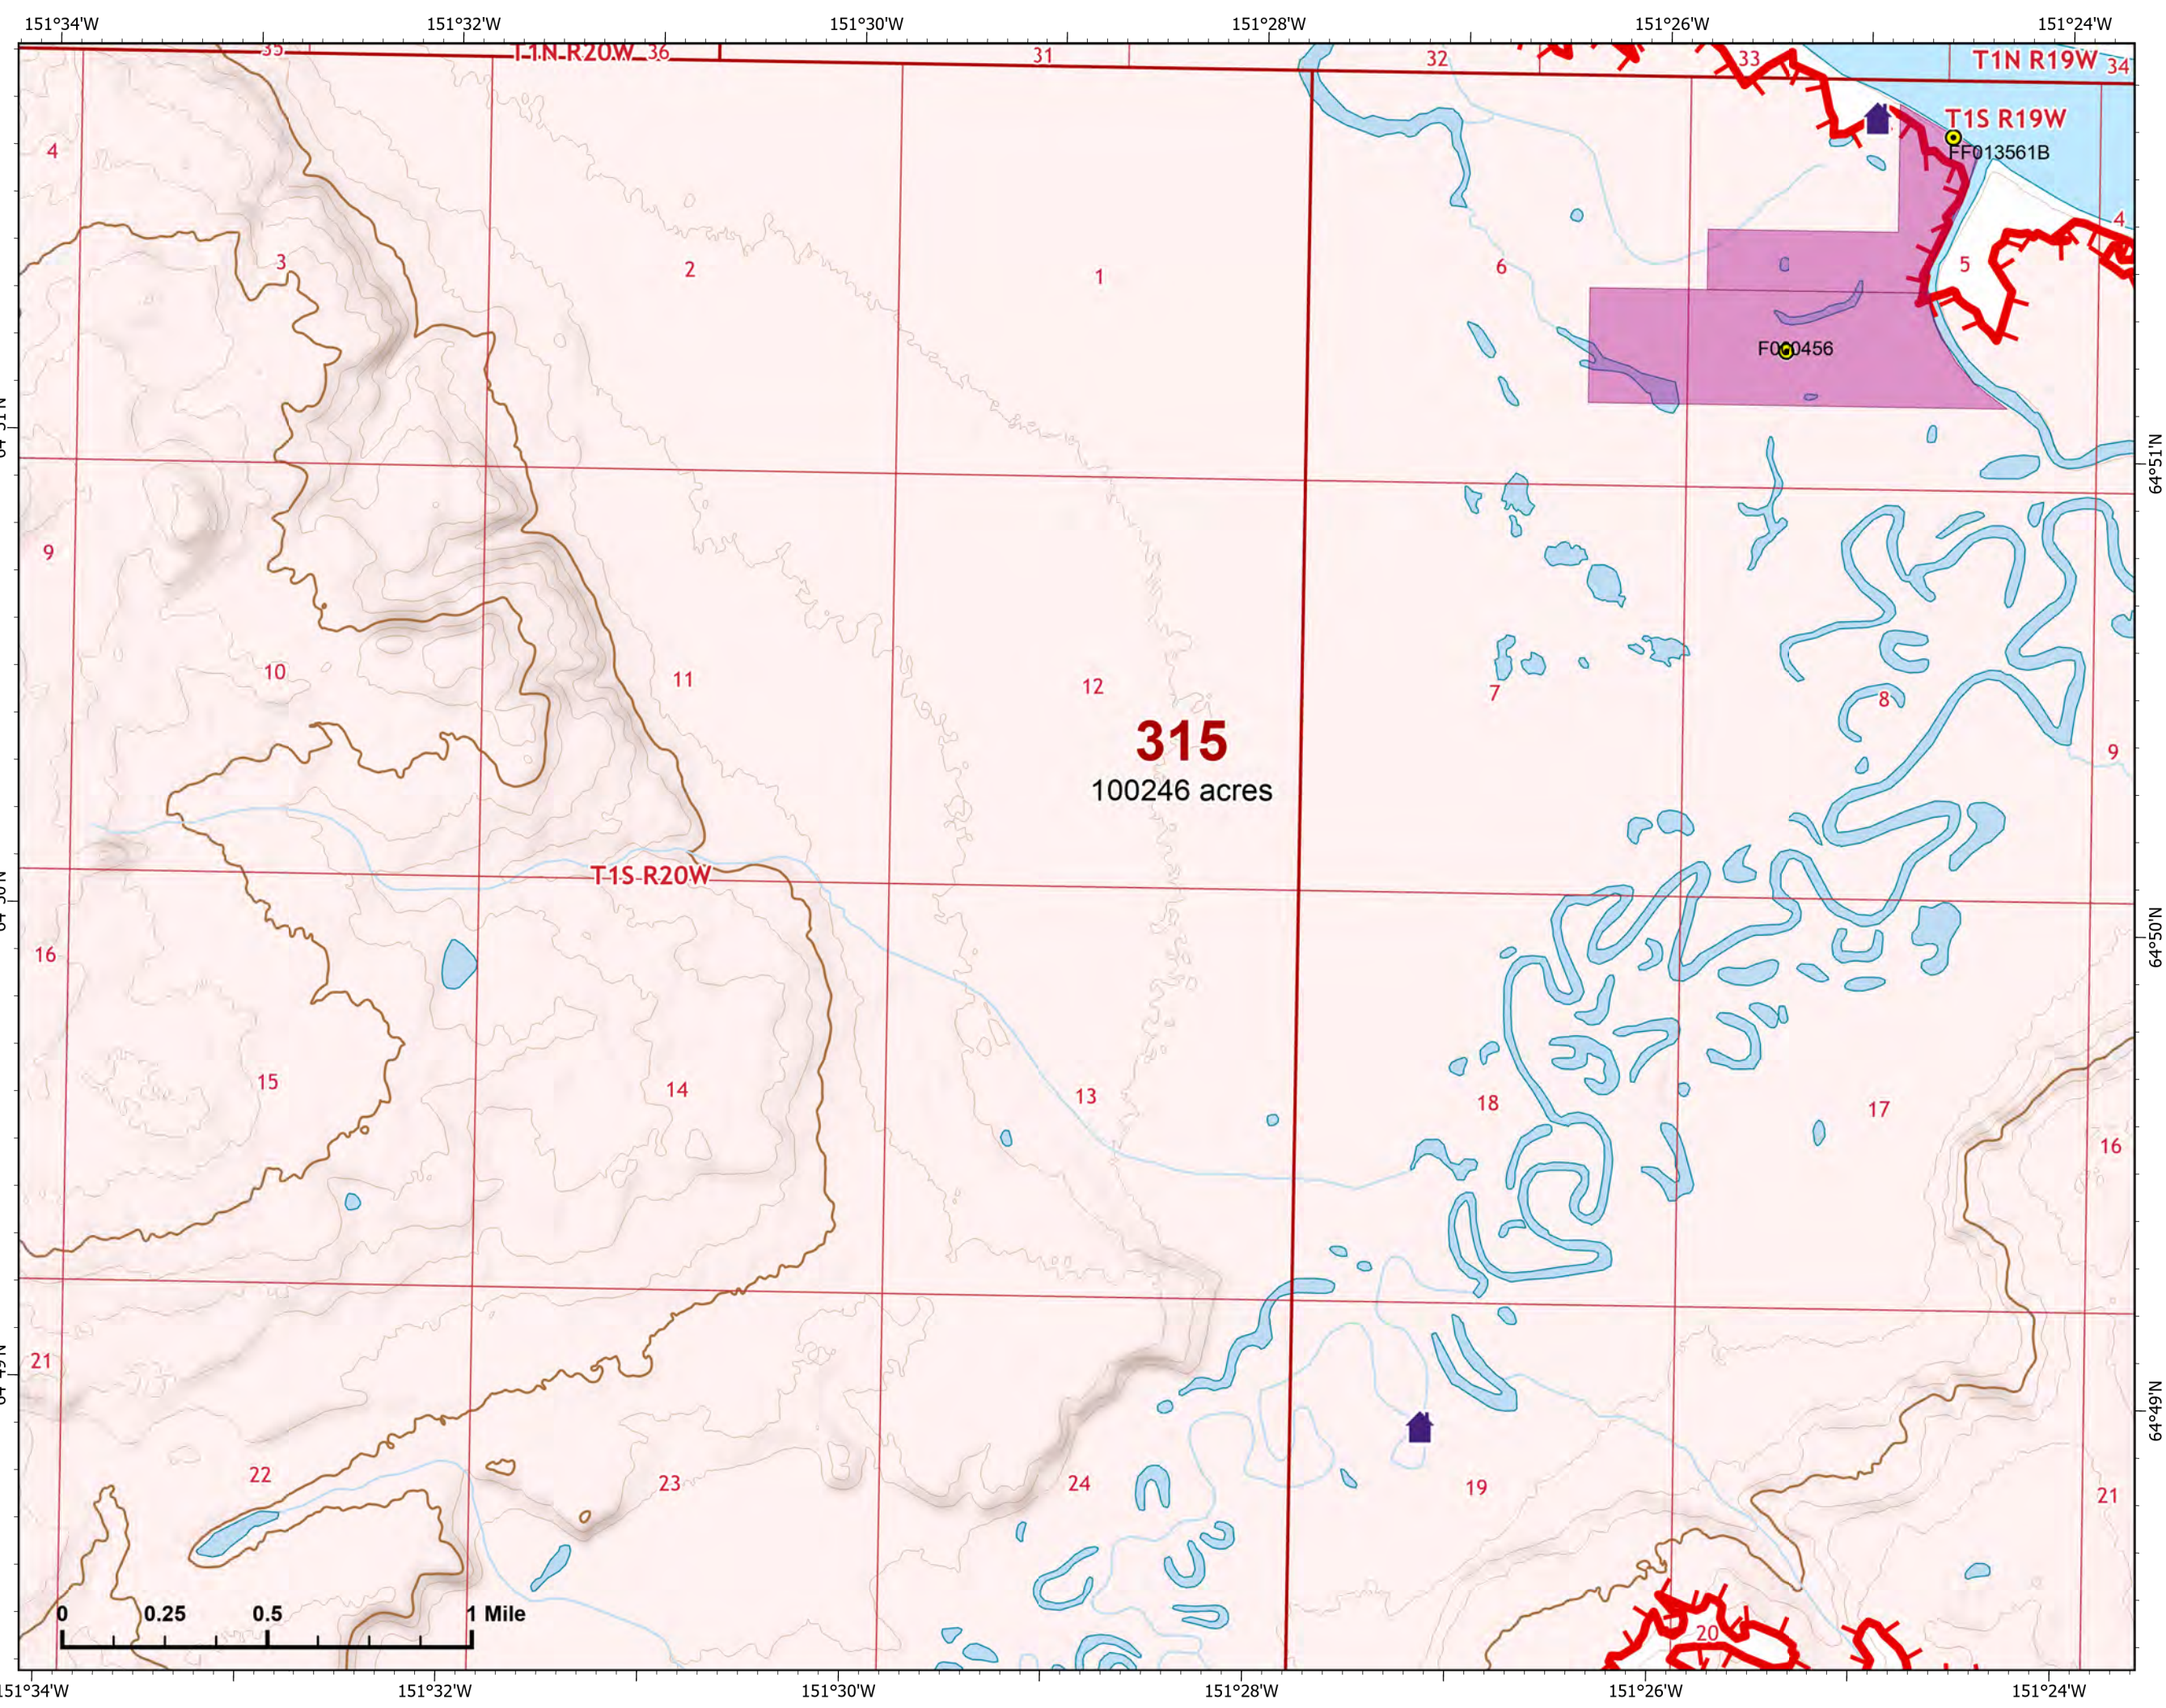

NR Team 4
8/3/2022 0736