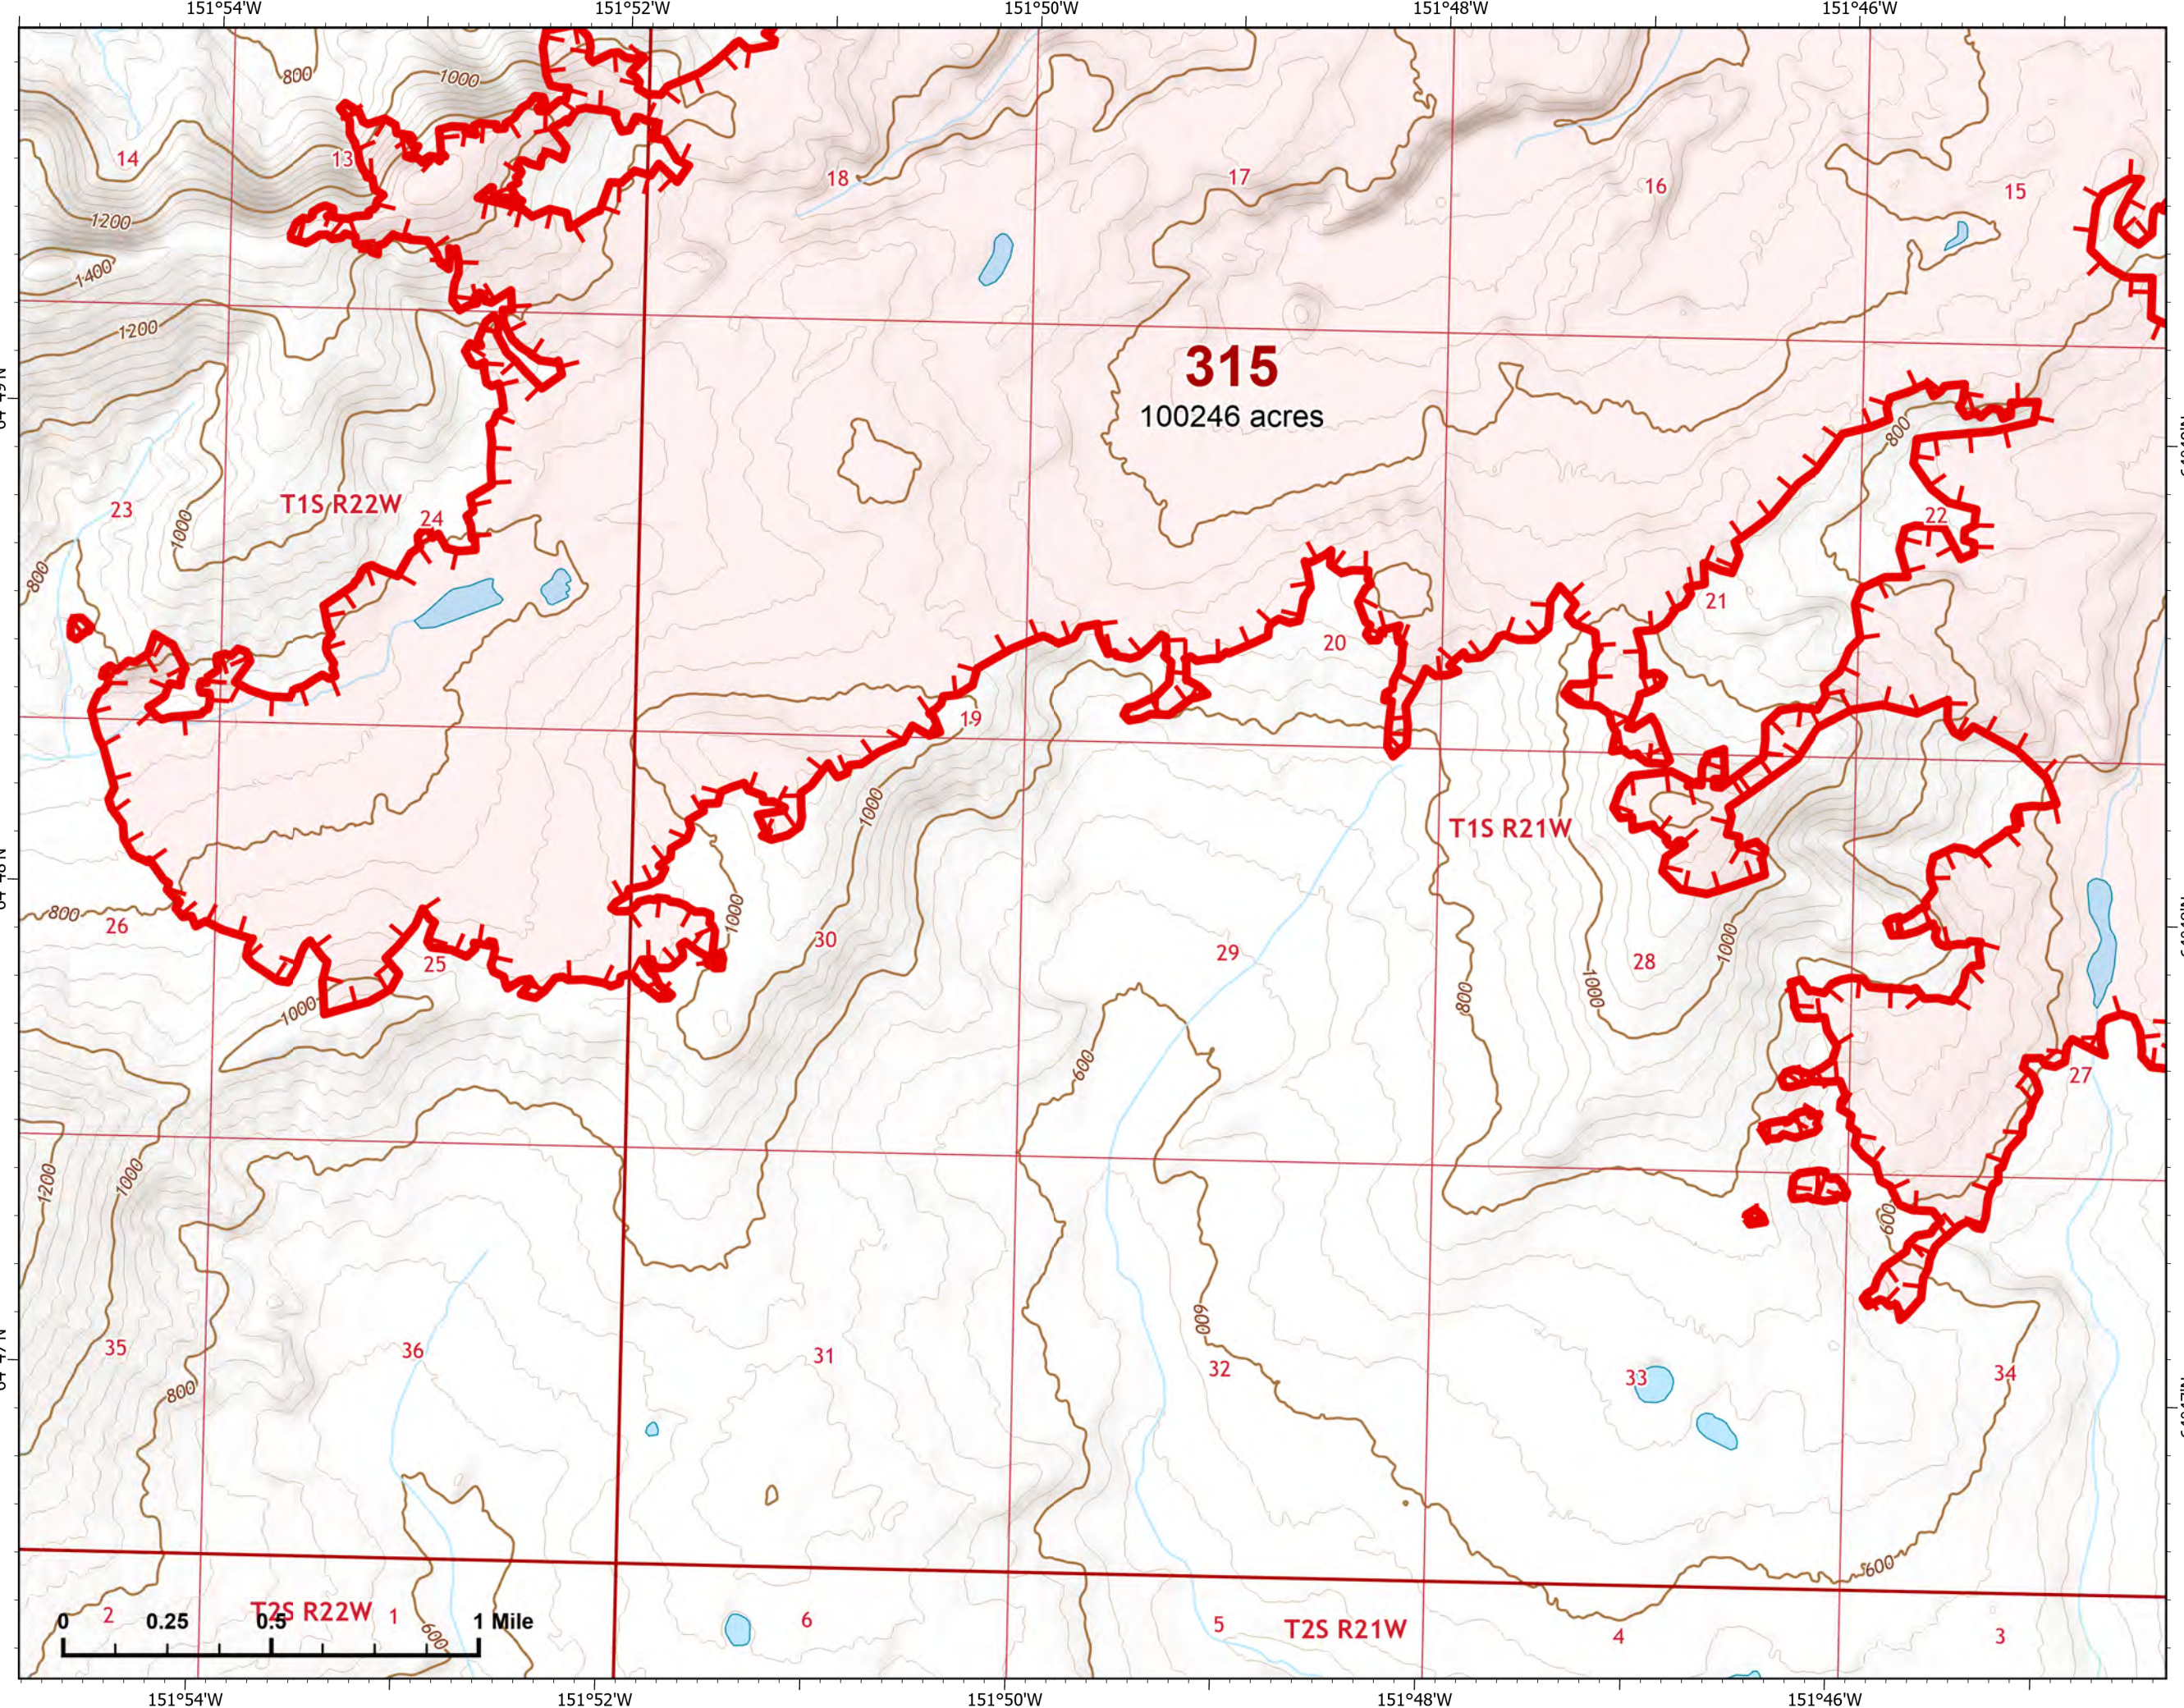

Page 315 - 4

-  Wildfire Daily Fire Perimeter
-  Uncontained

NR Team 4
8/3/2022 0725

IAP Map

Bean Complex
AK-TAD-000898

08/03/2022

Fire: 315 (Chitanana)

Page 315 - 5

-  Wildfire Daily Fire Perimeter
-  Uncontained

NR Team 4
8/3/2022 0726

IAP Map

Bean Complex
AK-TAD-000898

08/03/2022

Fire: 315 (Chitanana)

Page 315 - 6

-  Wildfire Daily Fire Perimeter
-  Uncontained