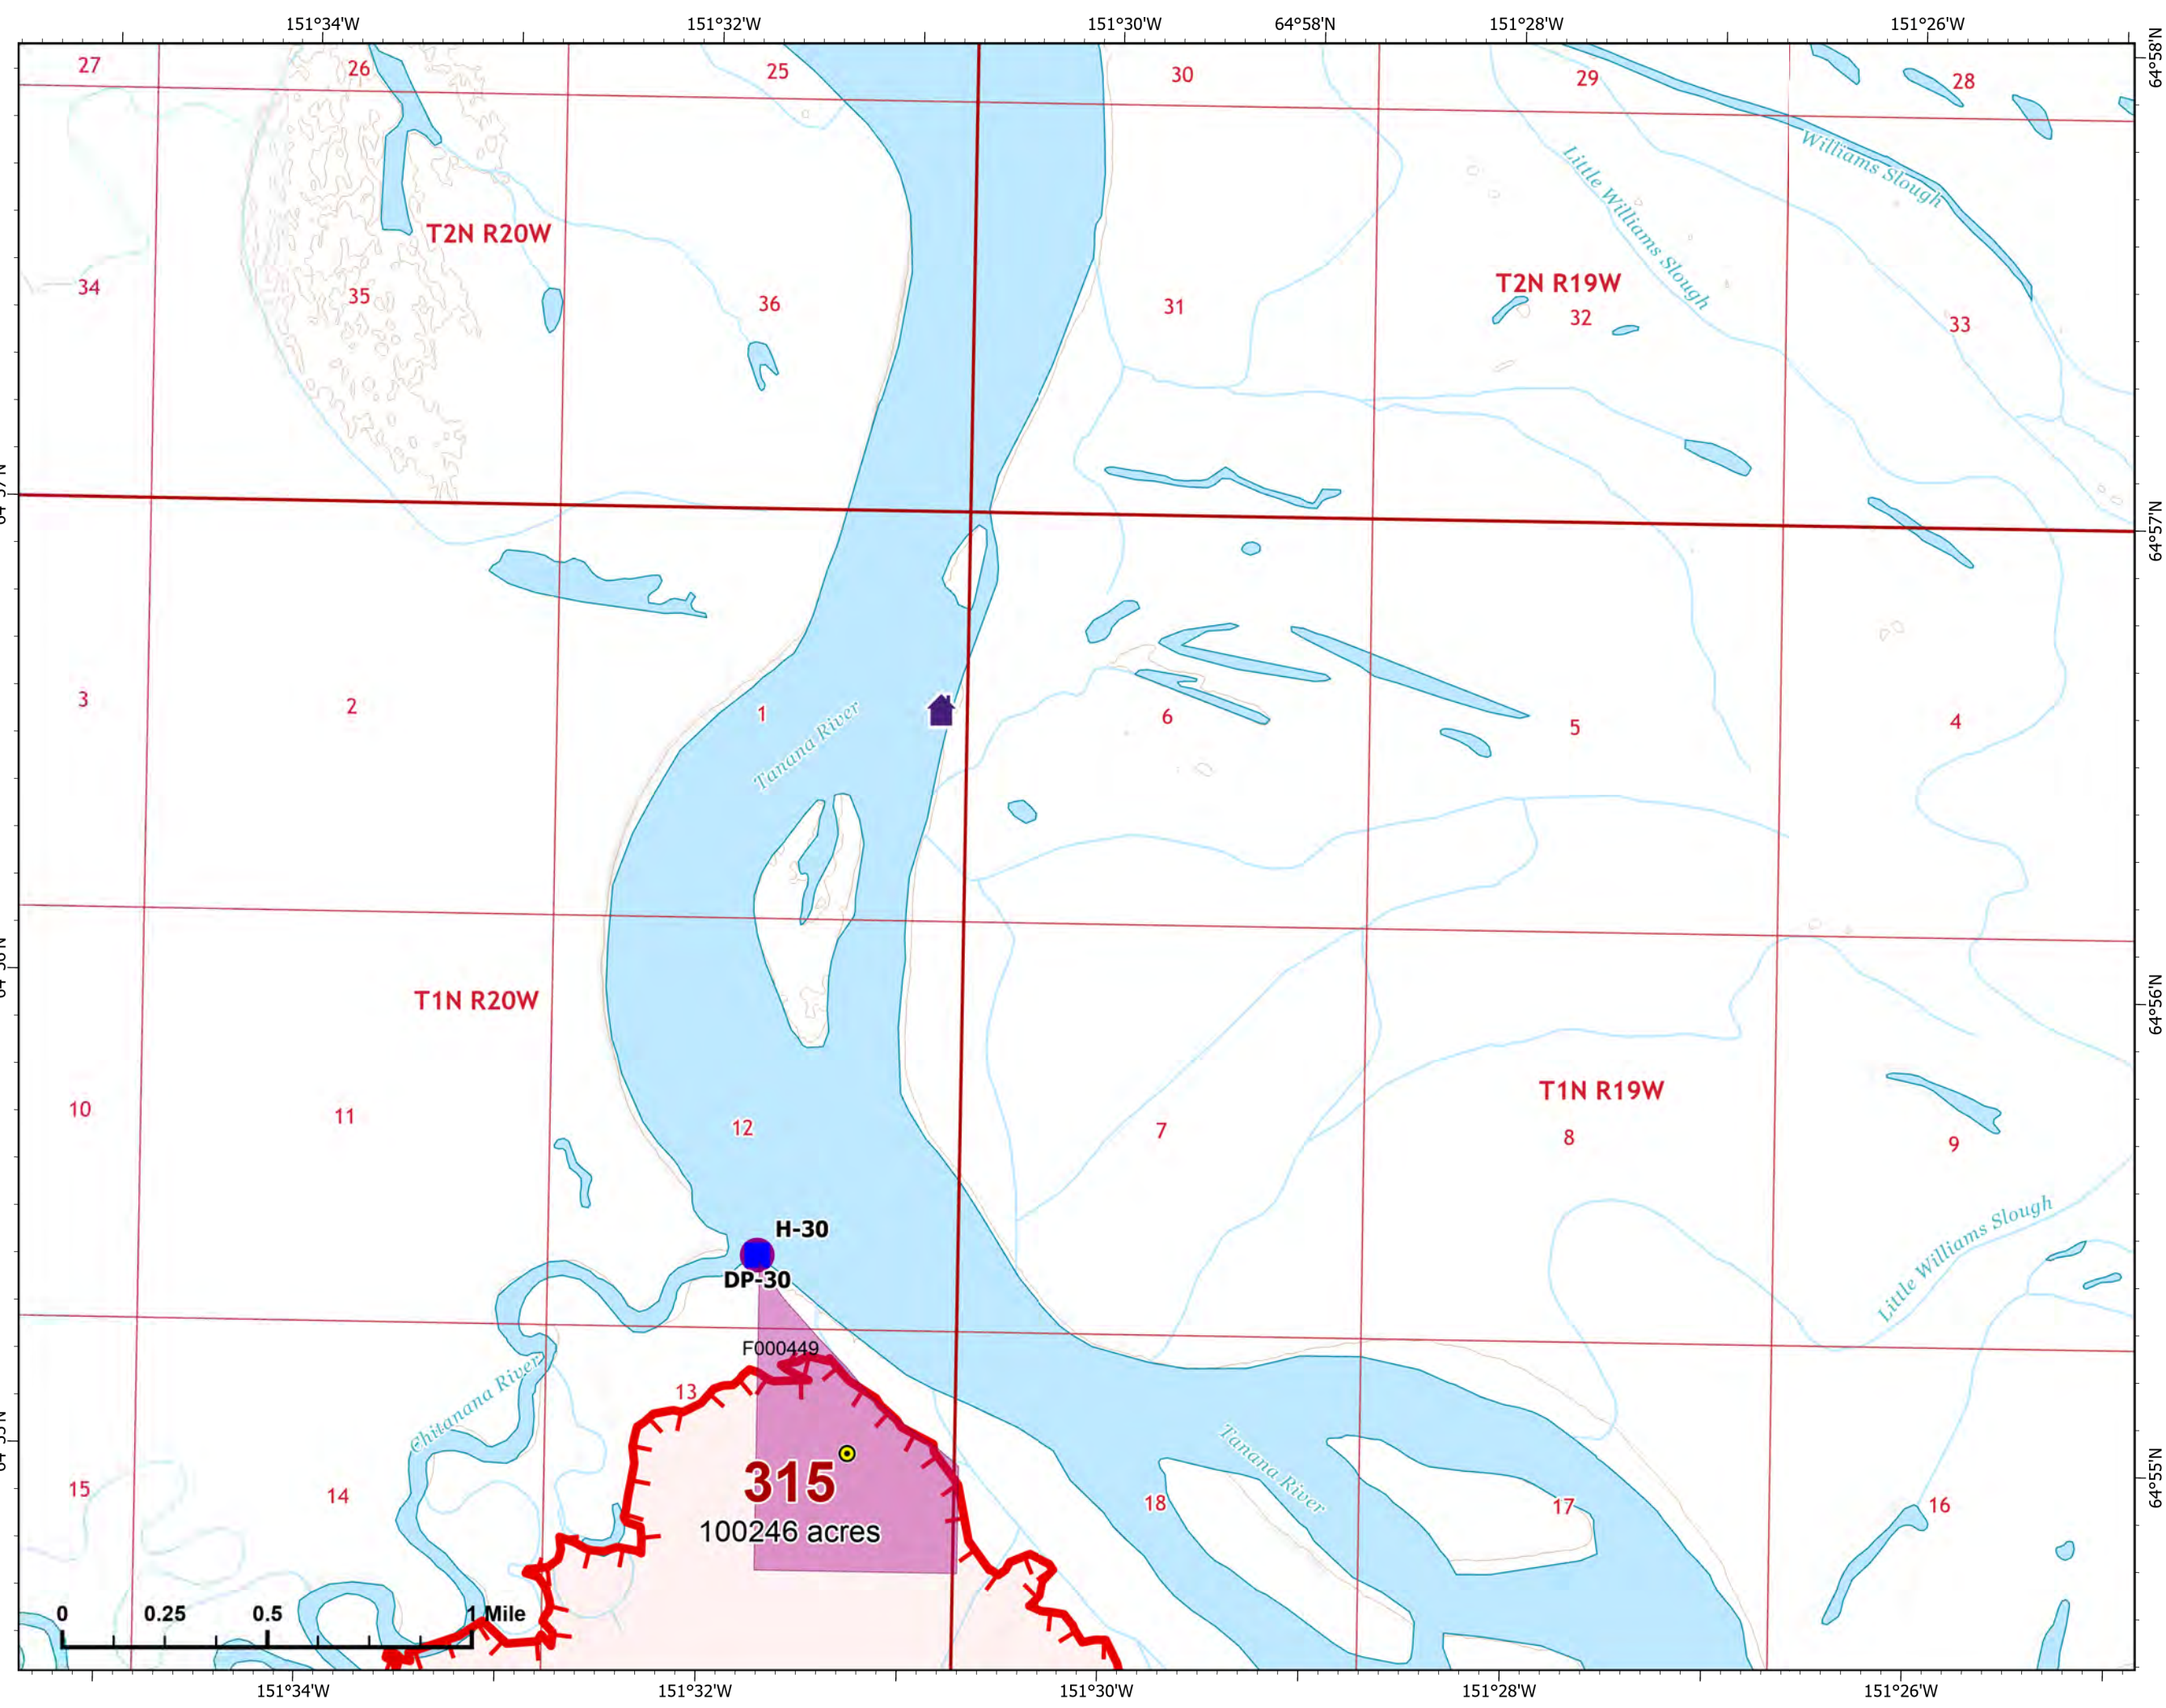

Page 312 - 10

-  Helispot
-  Hot Spot - Spot Fire
-  Structure
-  Wildfire Daily Fire Perimeter
-  Uncontained

IAP Map

Bean Complex
AK-TAD-000898
08/03/2022
Fire: 312 (Bitzshitini)

Page 312 - 11

-  Wildfire Daily Fire Perimeter
-  Uncontained

NR Team 4
8/3/2022 0715

IAP Map

Bean Complex
AK-TAD-000898

08/03/2022

Fire: 315 (Chitanana)

Page 315 - 1

- Helispot
- Drop Point
- 🏠 Structure
- Other
- ▭ Wildfire Daily Fire Perimeter
- ▭ Uncontained
- ▭ Native Allotments

IAP Map

Bean Complex
AK-TAD-000898

08/03/2022

Fire: 315 (Chitanana)

Page 315 - 2

-  Helispot
-  Structure
-  Wildfire Daily Fire Perimeter
-  Uncontained

IAP Map

Bean Complex
AK-TAD-000898