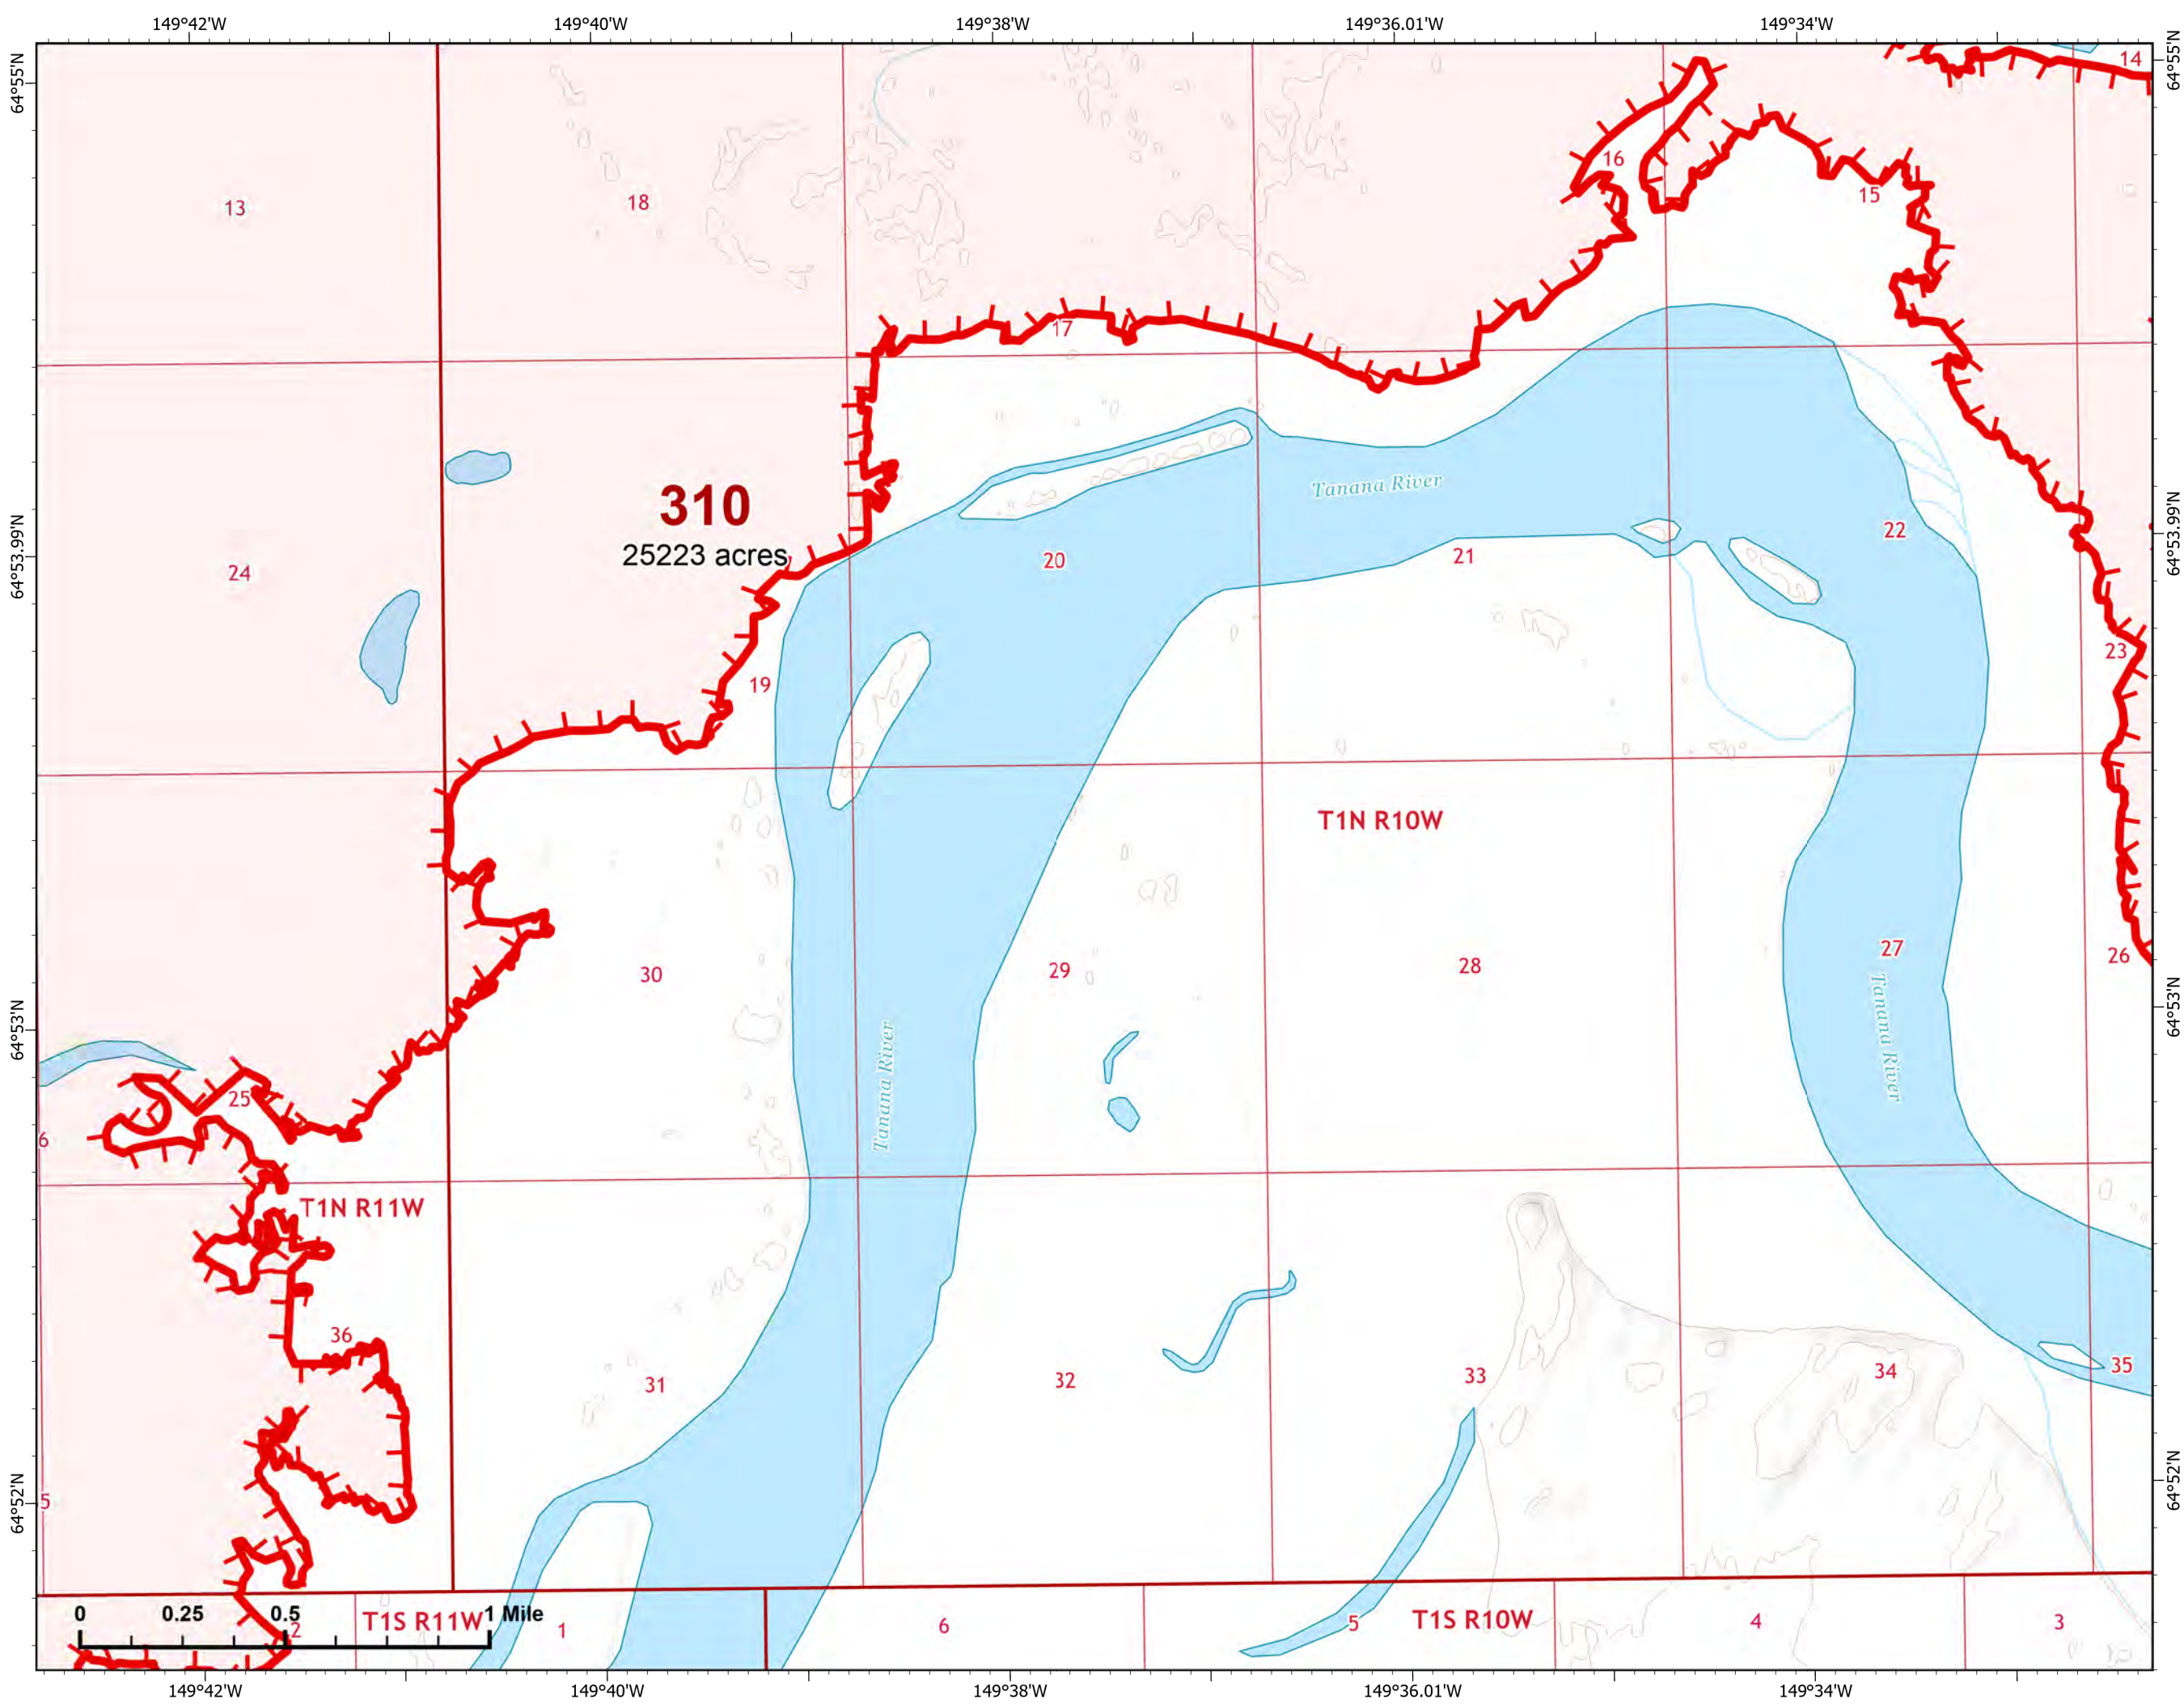

NR Team 4
8/3/2022 0743