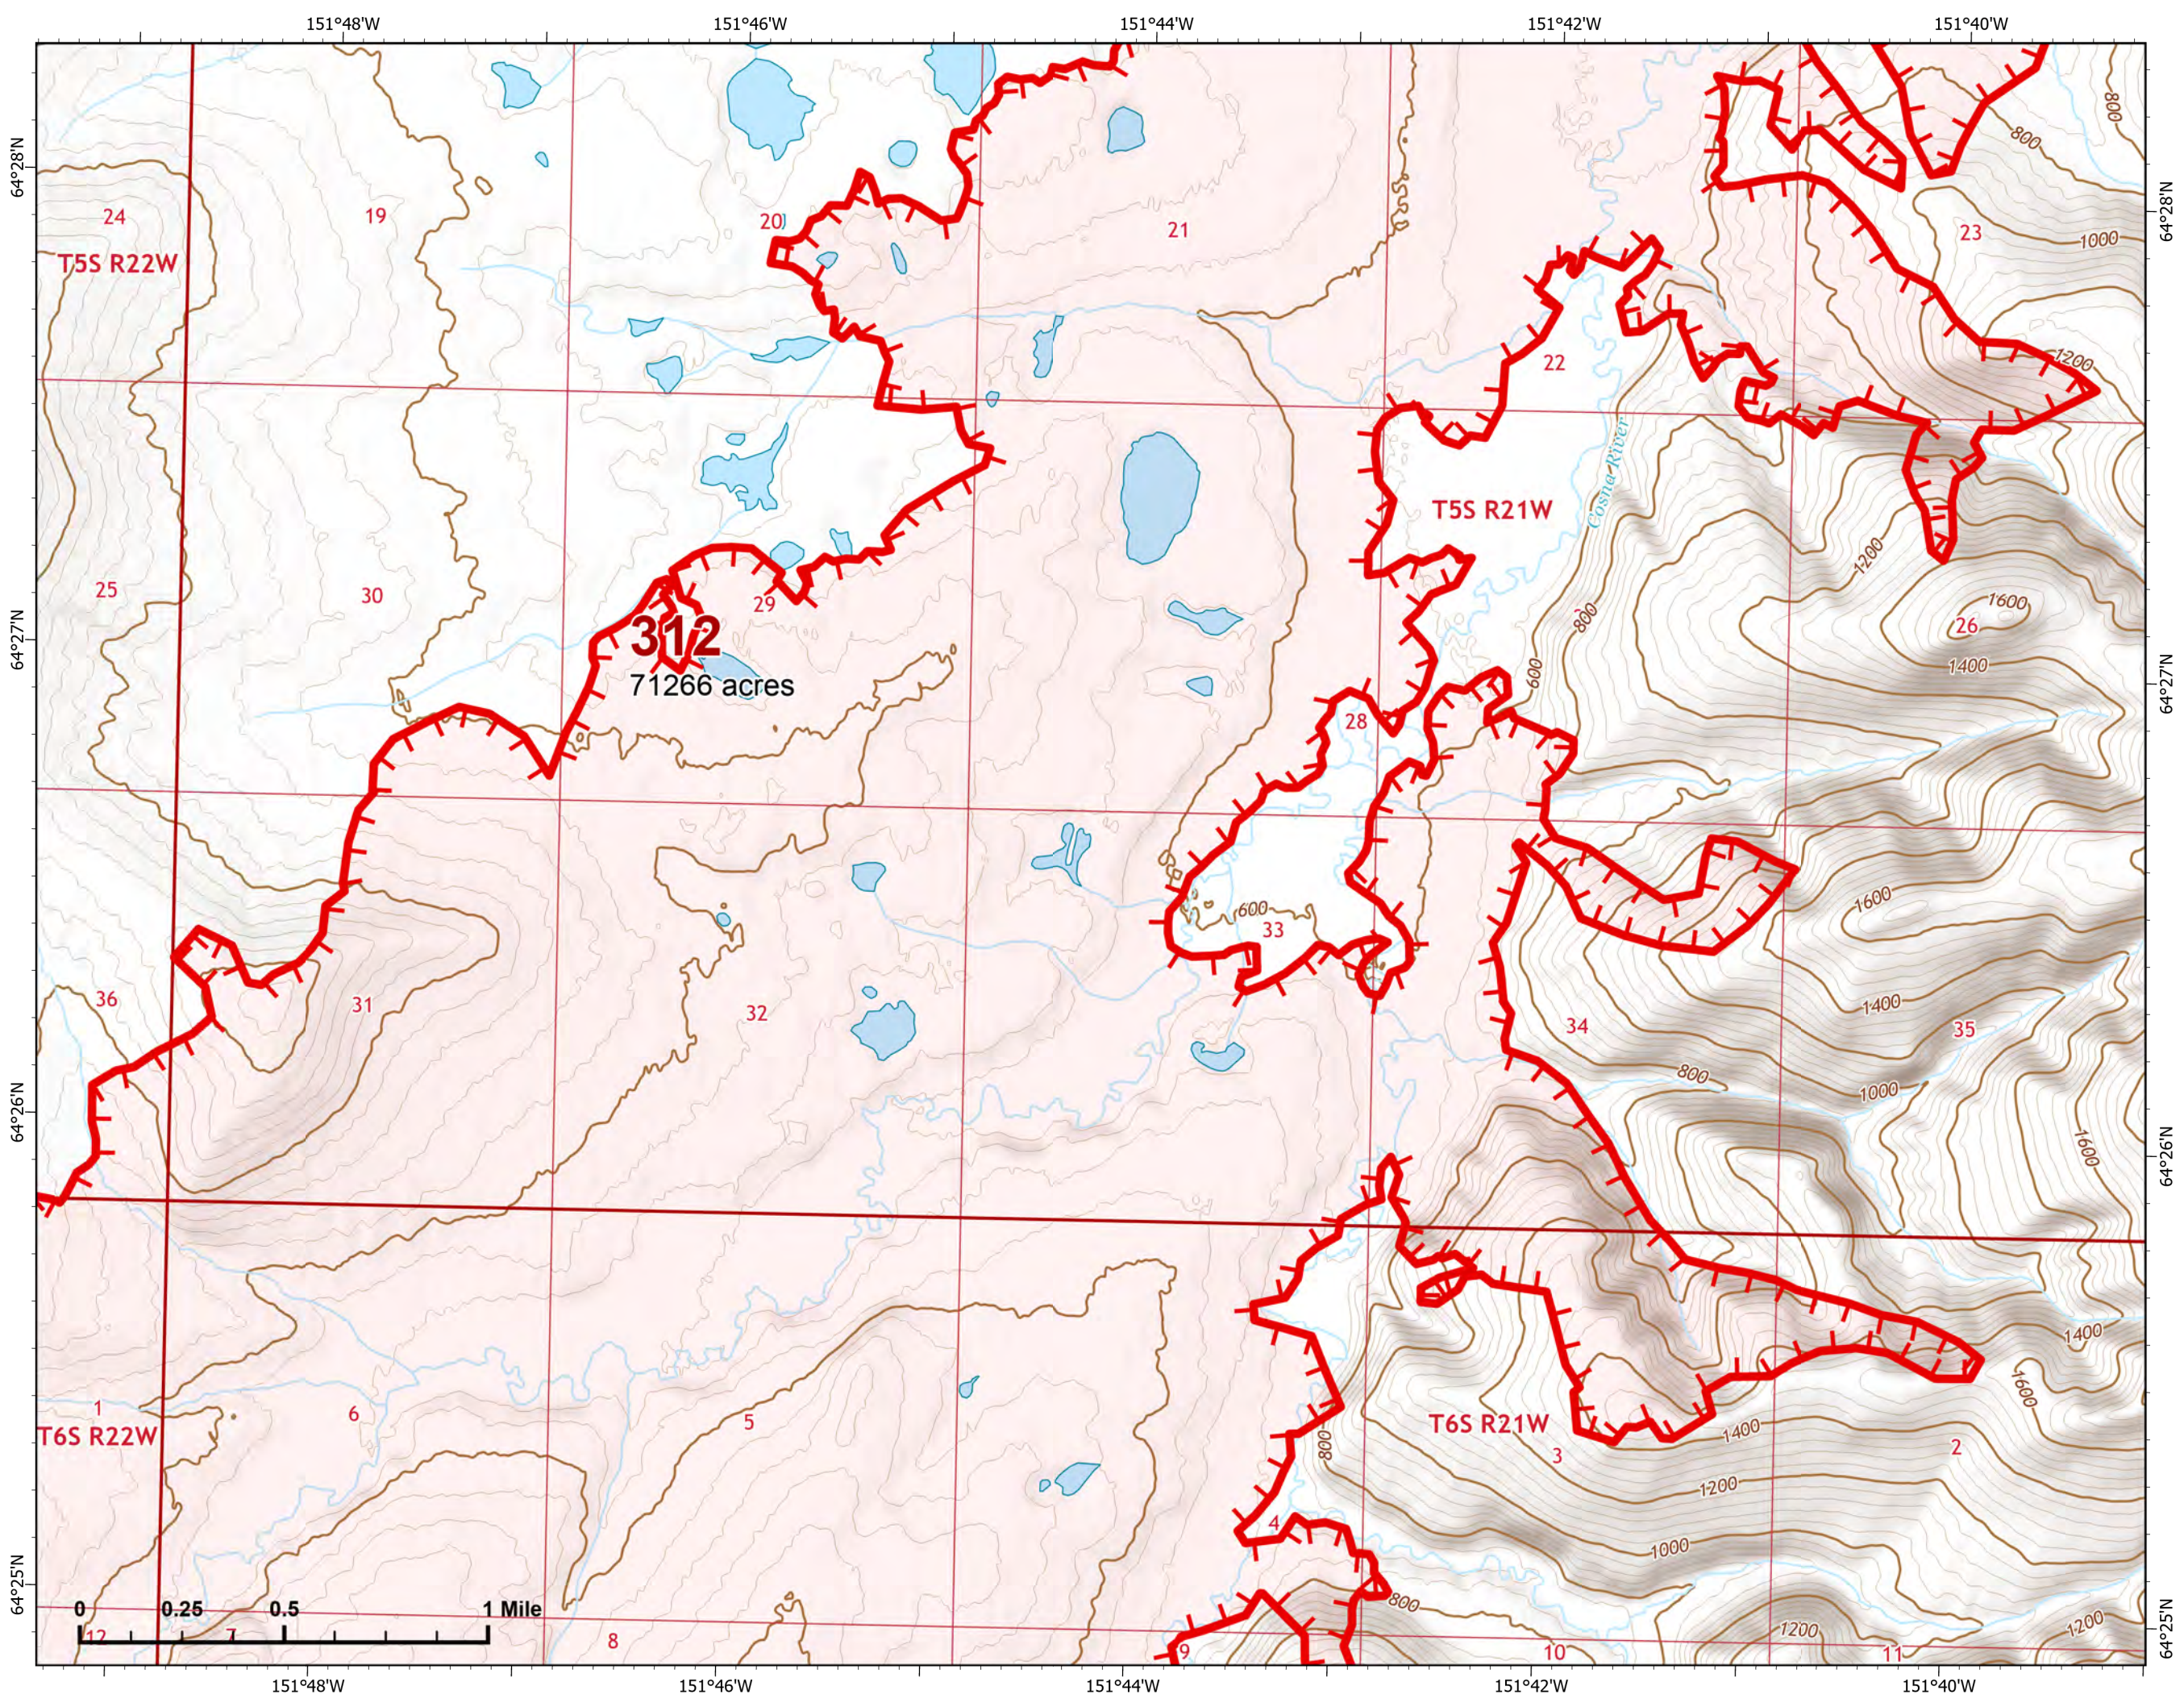

IAP Map

Bean Complex
AK-TAD-000898

08/03/2022

Fire: 312 (Bitzshitini)

Page 312 - 9

-  Wildfire Daily Fire Perimeter
-  Uncontained

IAP Map

Bean Complex
AK-TAD-000898
08/03/2022
Fire: 312 (Bitzshitini)

Page 312 - 10

-  Helispot
-  Hot Spot - Spot Fire
-  Structure
-  Wildfire Daily Fire Perimeter
-  Uncontained

IAP Map

Bean Complex
AK-TAD-000898
08/03/2022
Fire: 312 (Bitzshitini)

Page 312 - 11

-  Wildfire Daily Fire Perimeter
-  Uncontained