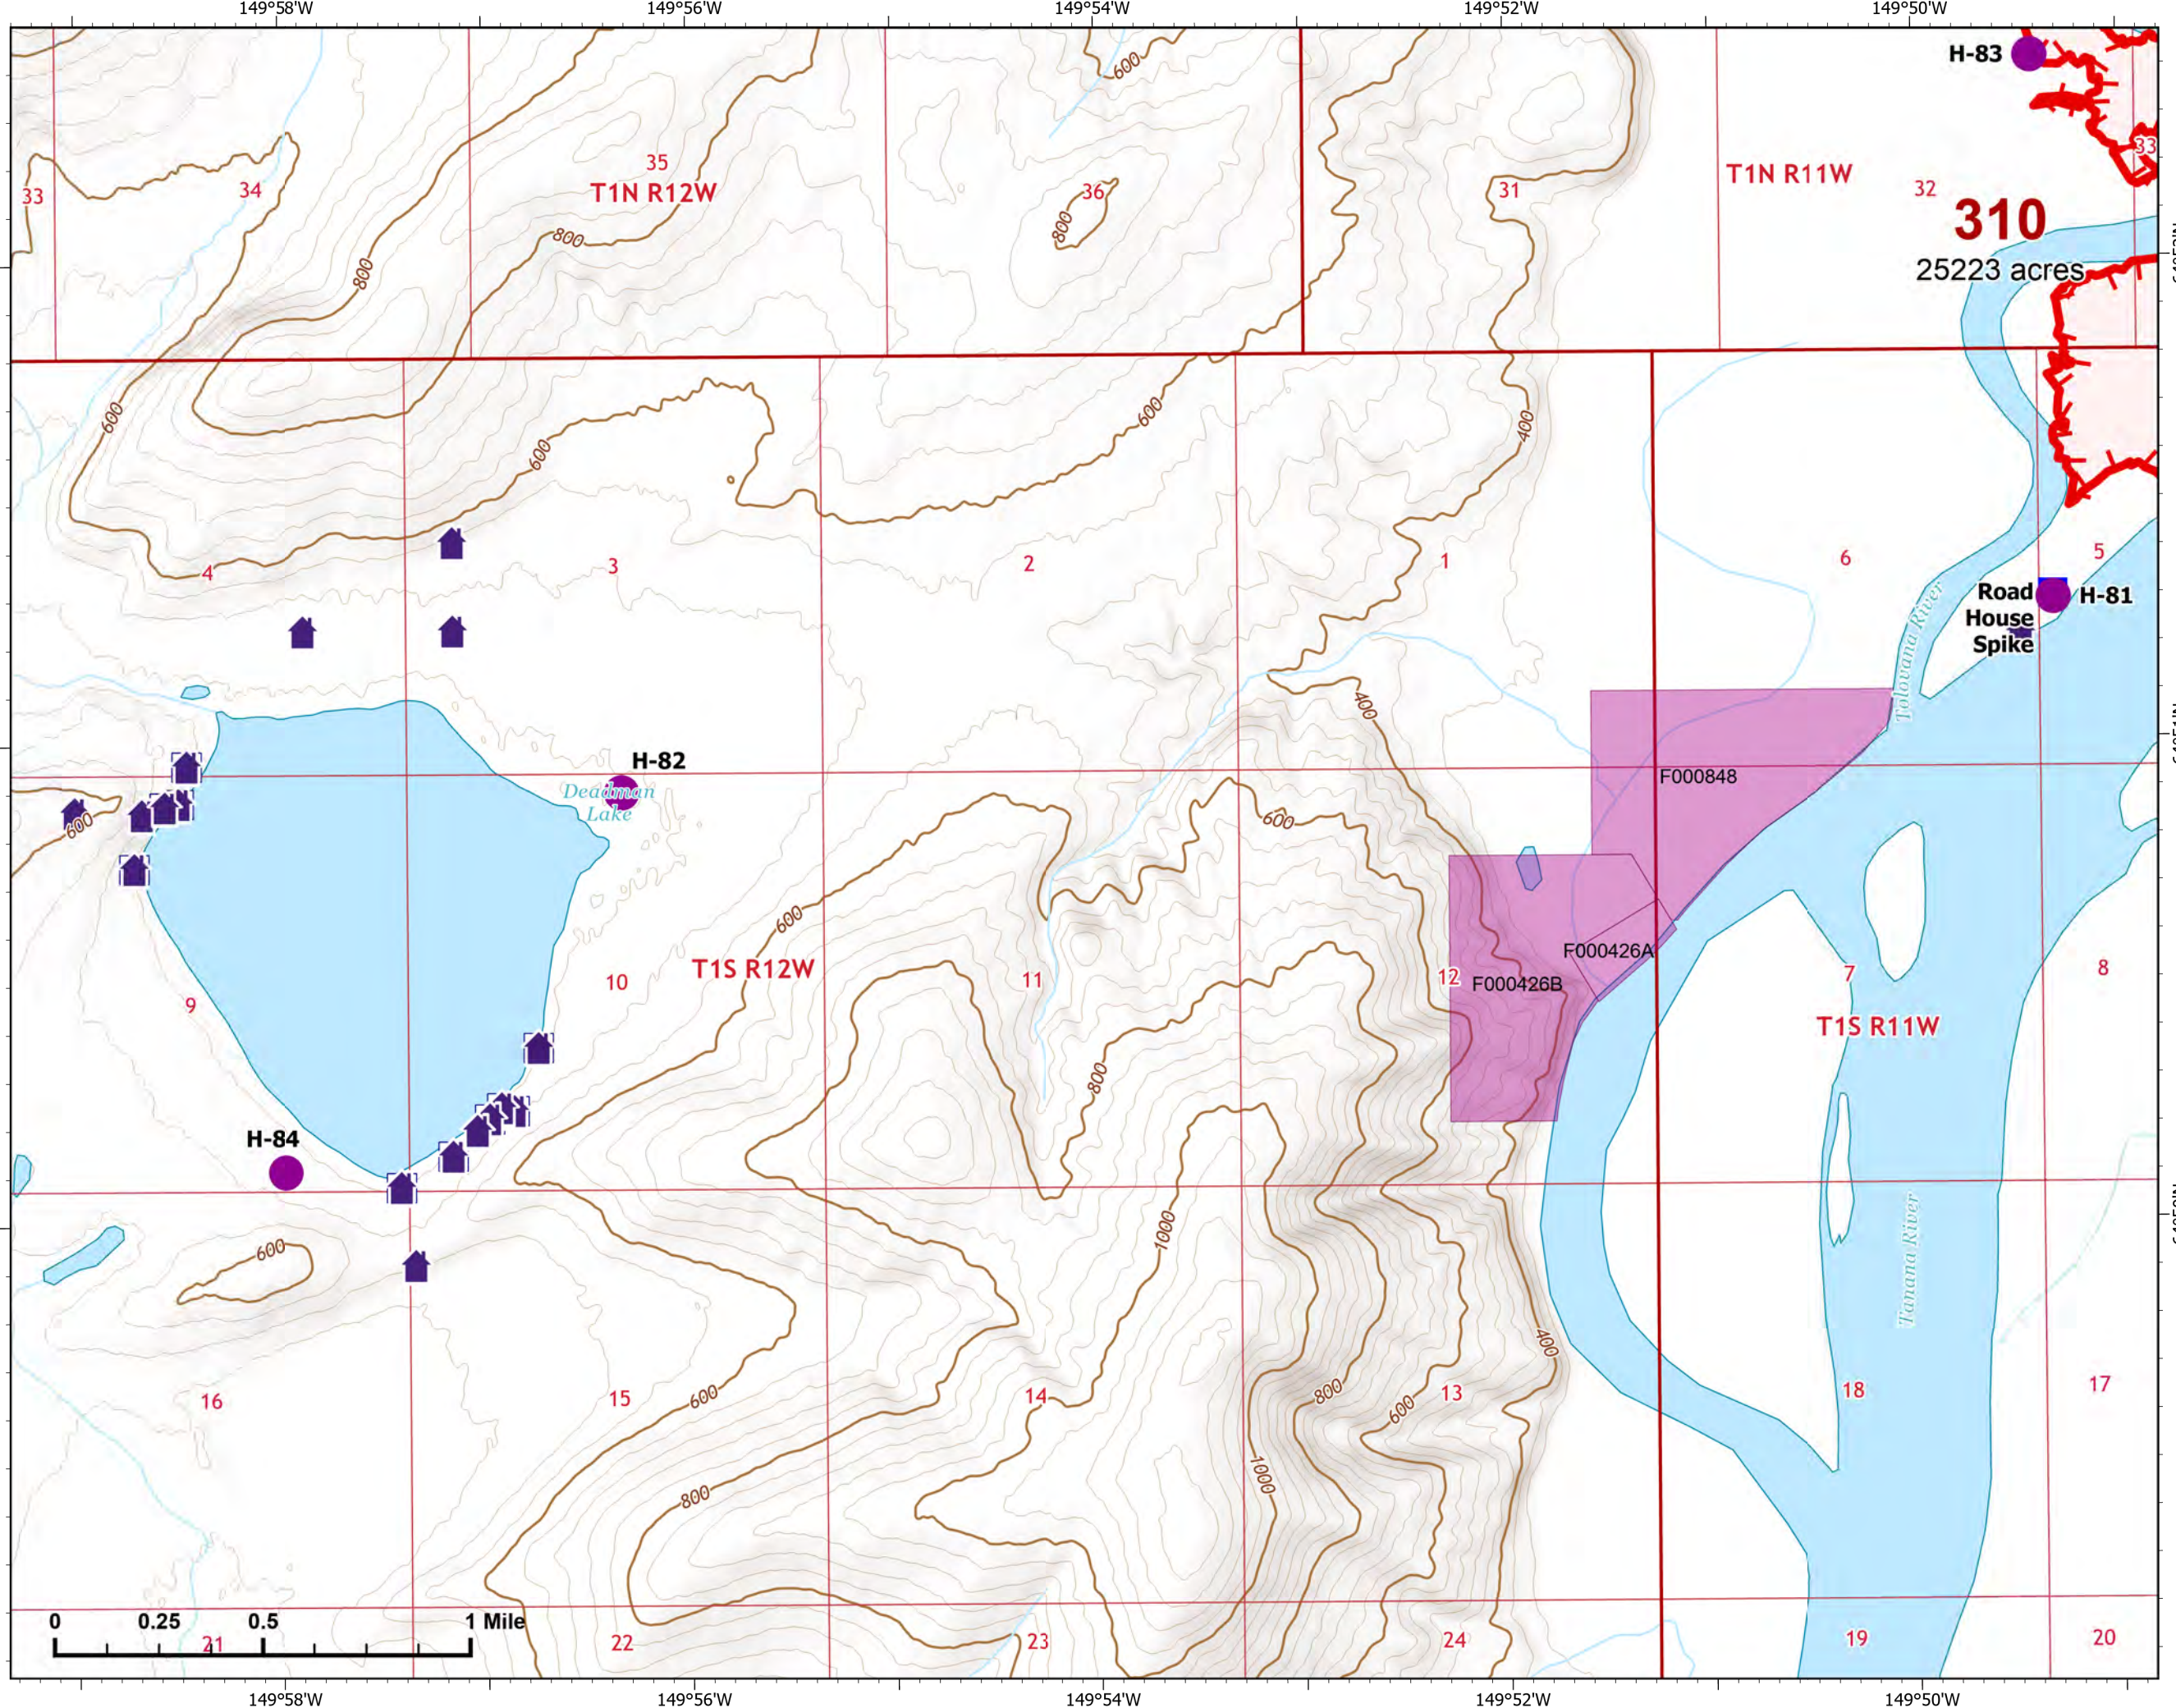

Fire: 310 (Tanana River)

Page 310 - 1

-  Helispot
-  Drop Point
-  Wildfire Daily Fire Perimeter
-  Uncontained

NR Team 4
8/3/2022 0739

IAP Map

Bean Complex
AK-TAD-000898
08/03/2022

Fire: 310 (Tanana River)

Page 310 - 2

-  Wildfire Daily Fire Perimeter
-  Uncontained

NR Team 4
8/3/2022 0740

IAP Map

Bean Complex
AK-TAD-000898

08/03/2022

Fire: 310 (Tanana River)

Page 310 - 3

-  Helispot
-  Camp
-  Structure
-  Wildfire Daily Fire Perimeter
-  Pump
-  Uncontained
-  Native Allotments

NR Team 4
8/3/2022 0741

IAP Map

Bean Complex
AK-TAD-000898
08/03/2022

Fire: 310 (Tanana River)