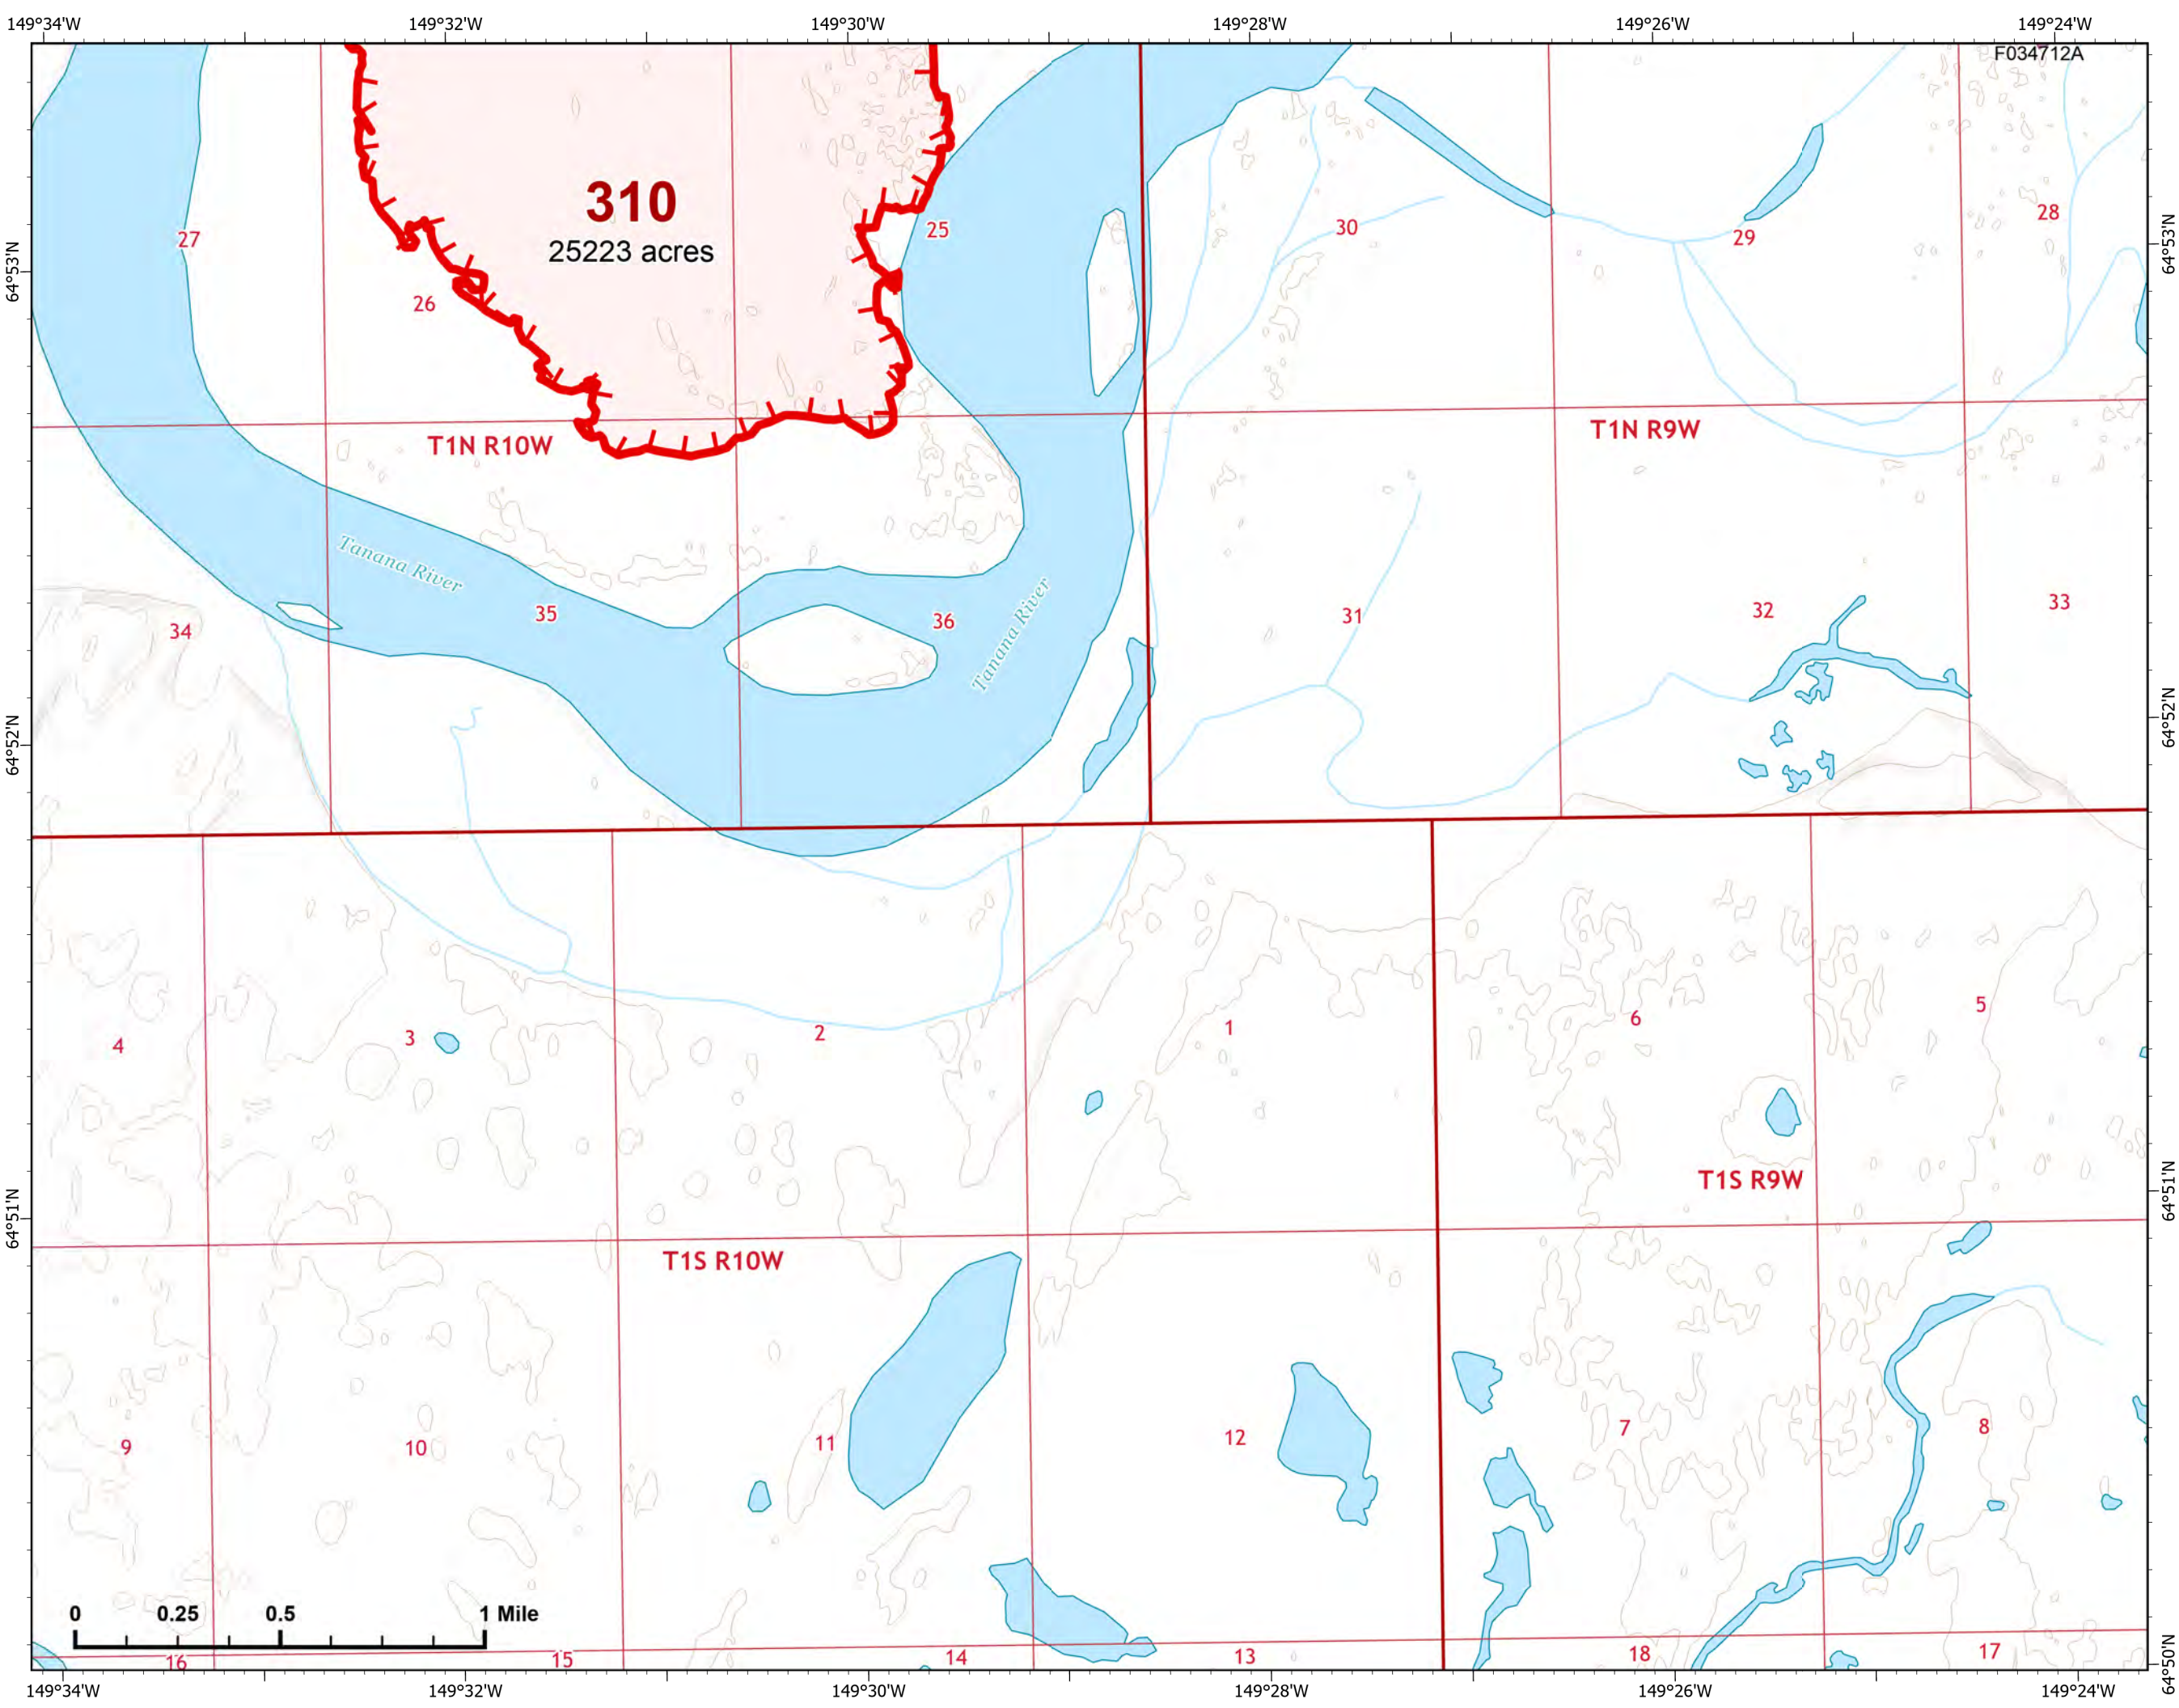

NR Team 4
8/3/2022 0743