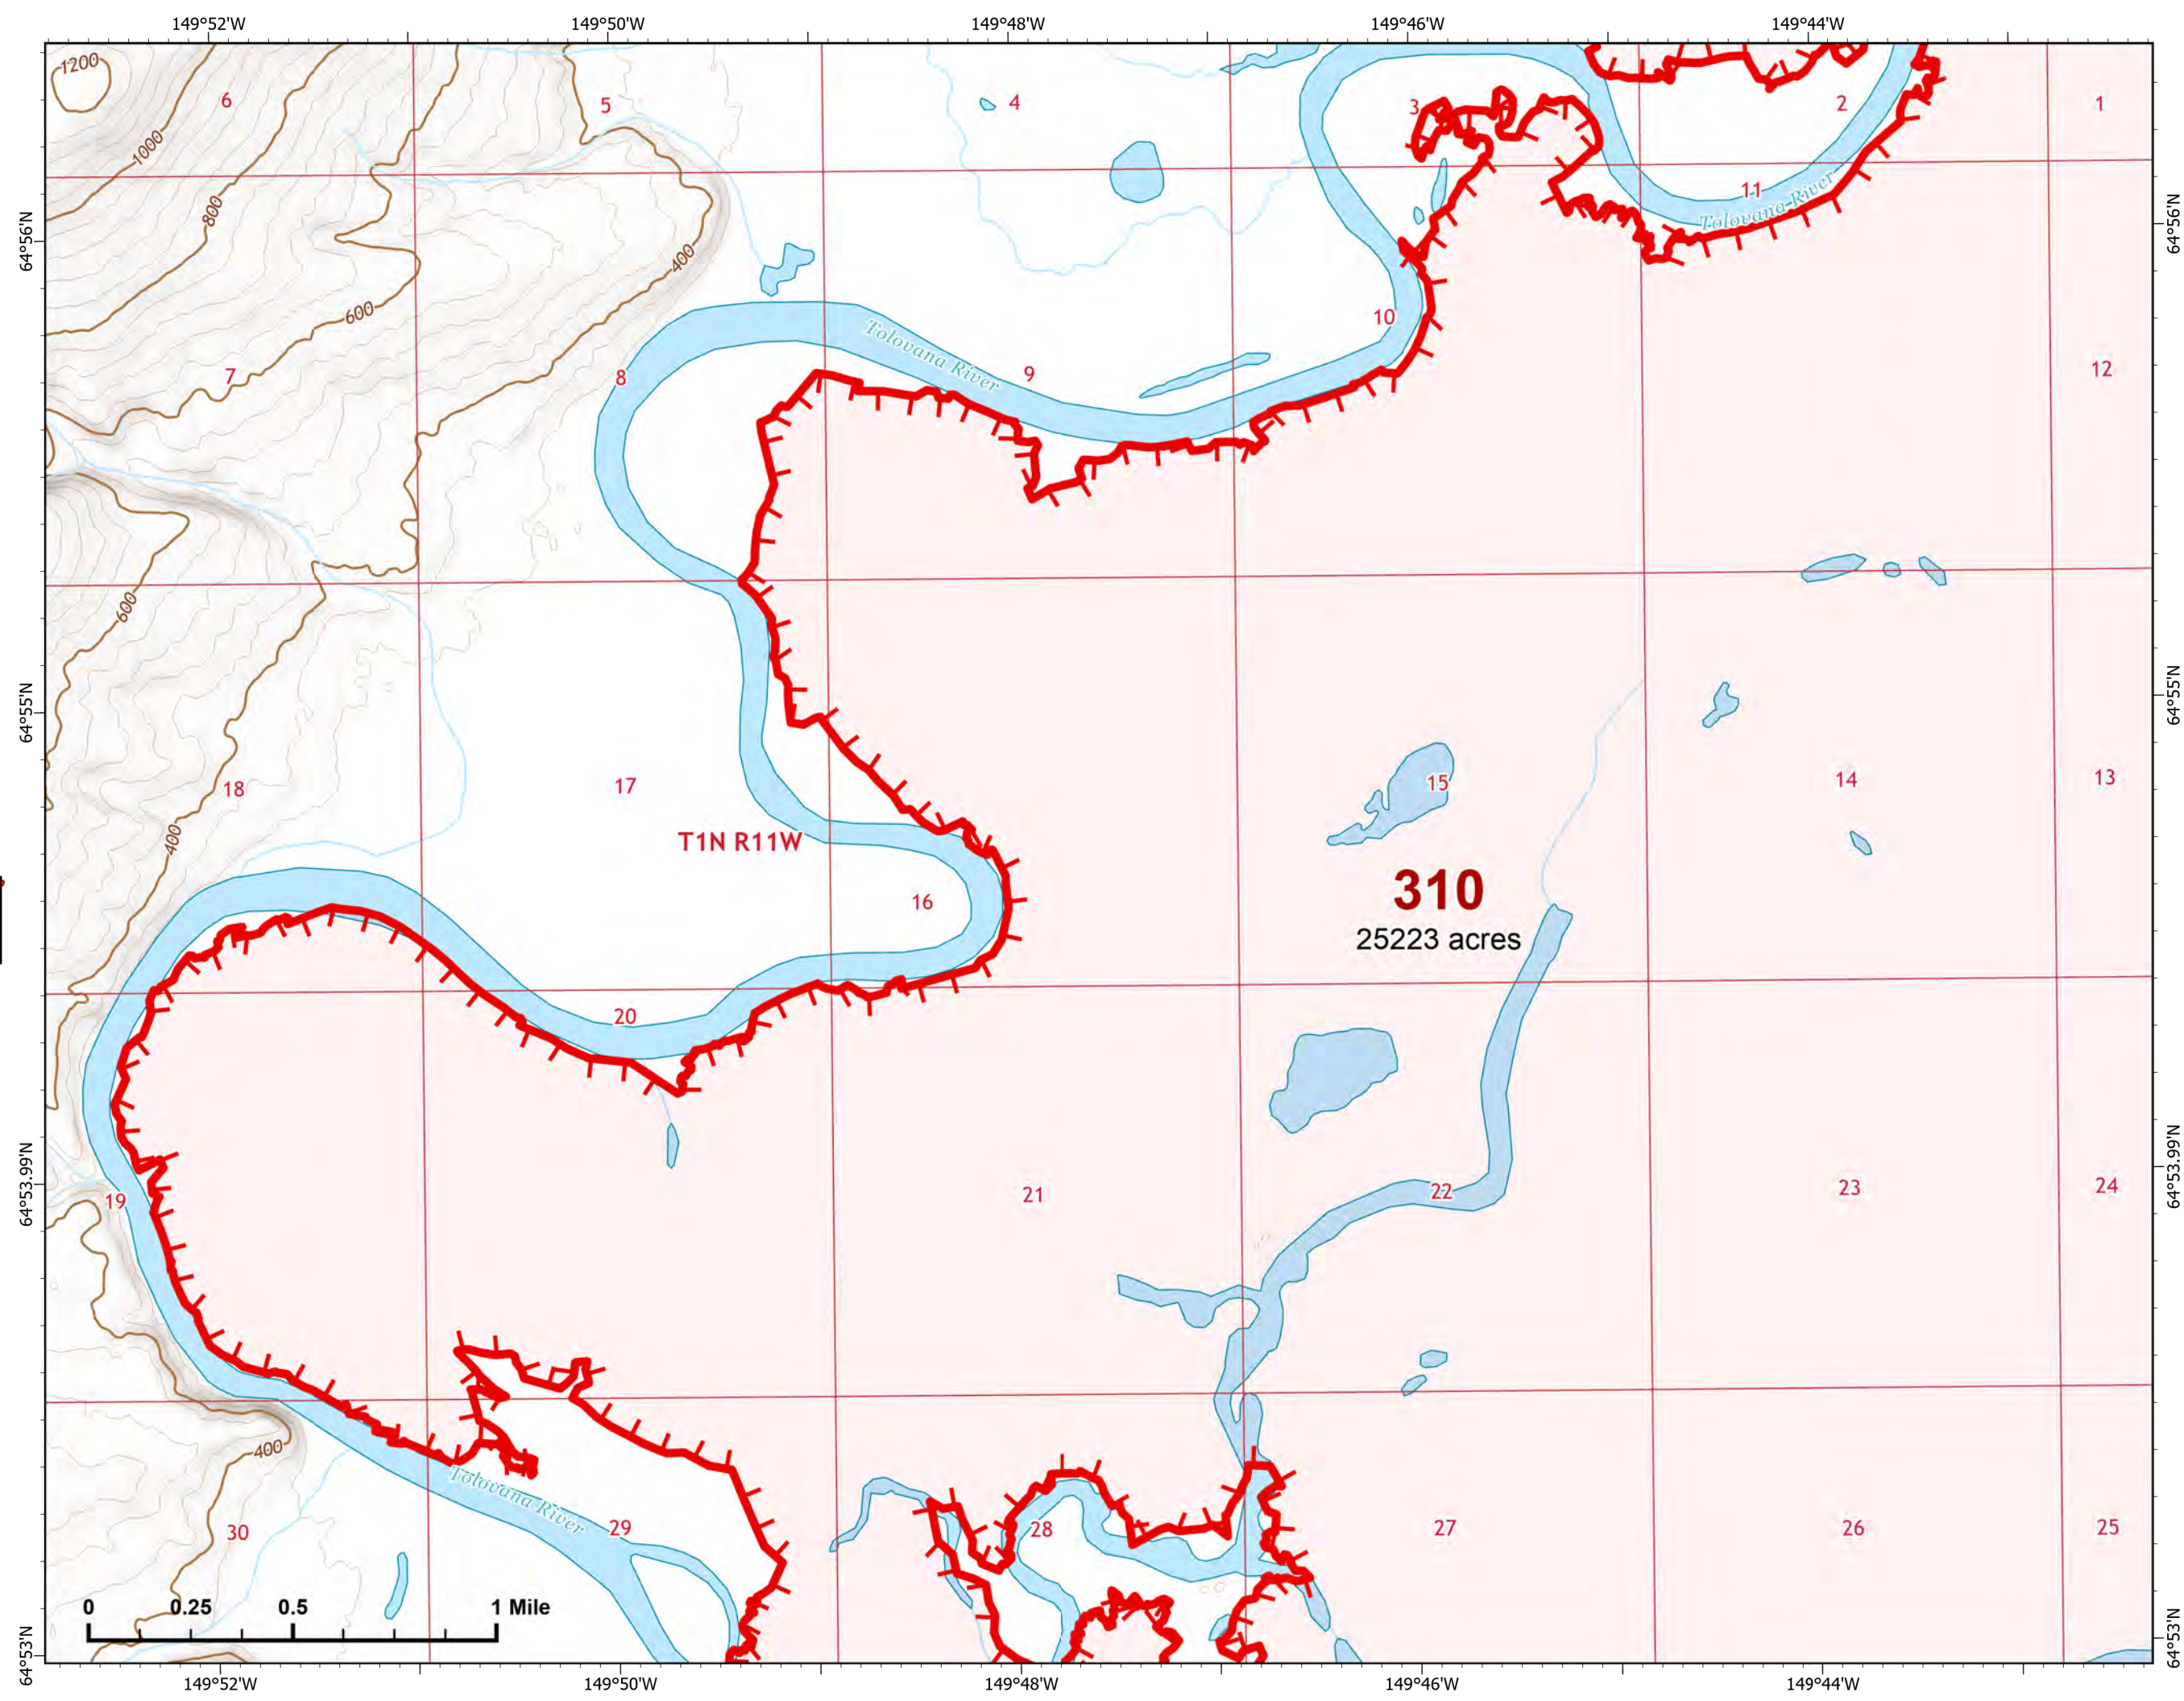

NR Team 4
8/3/2022 0740