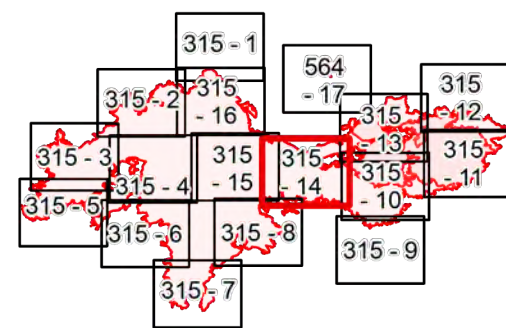

IAP Map

Bean Complex
AK-TAD-000898
08/03/2022
Fire: 315 (Chitanana)

Page 315 - 14

- Helispot
- Other
- Other
- ▭ Wildfire Daily Fire Perimeter
- ▭ Uncontained
- ▭ Native Allotments