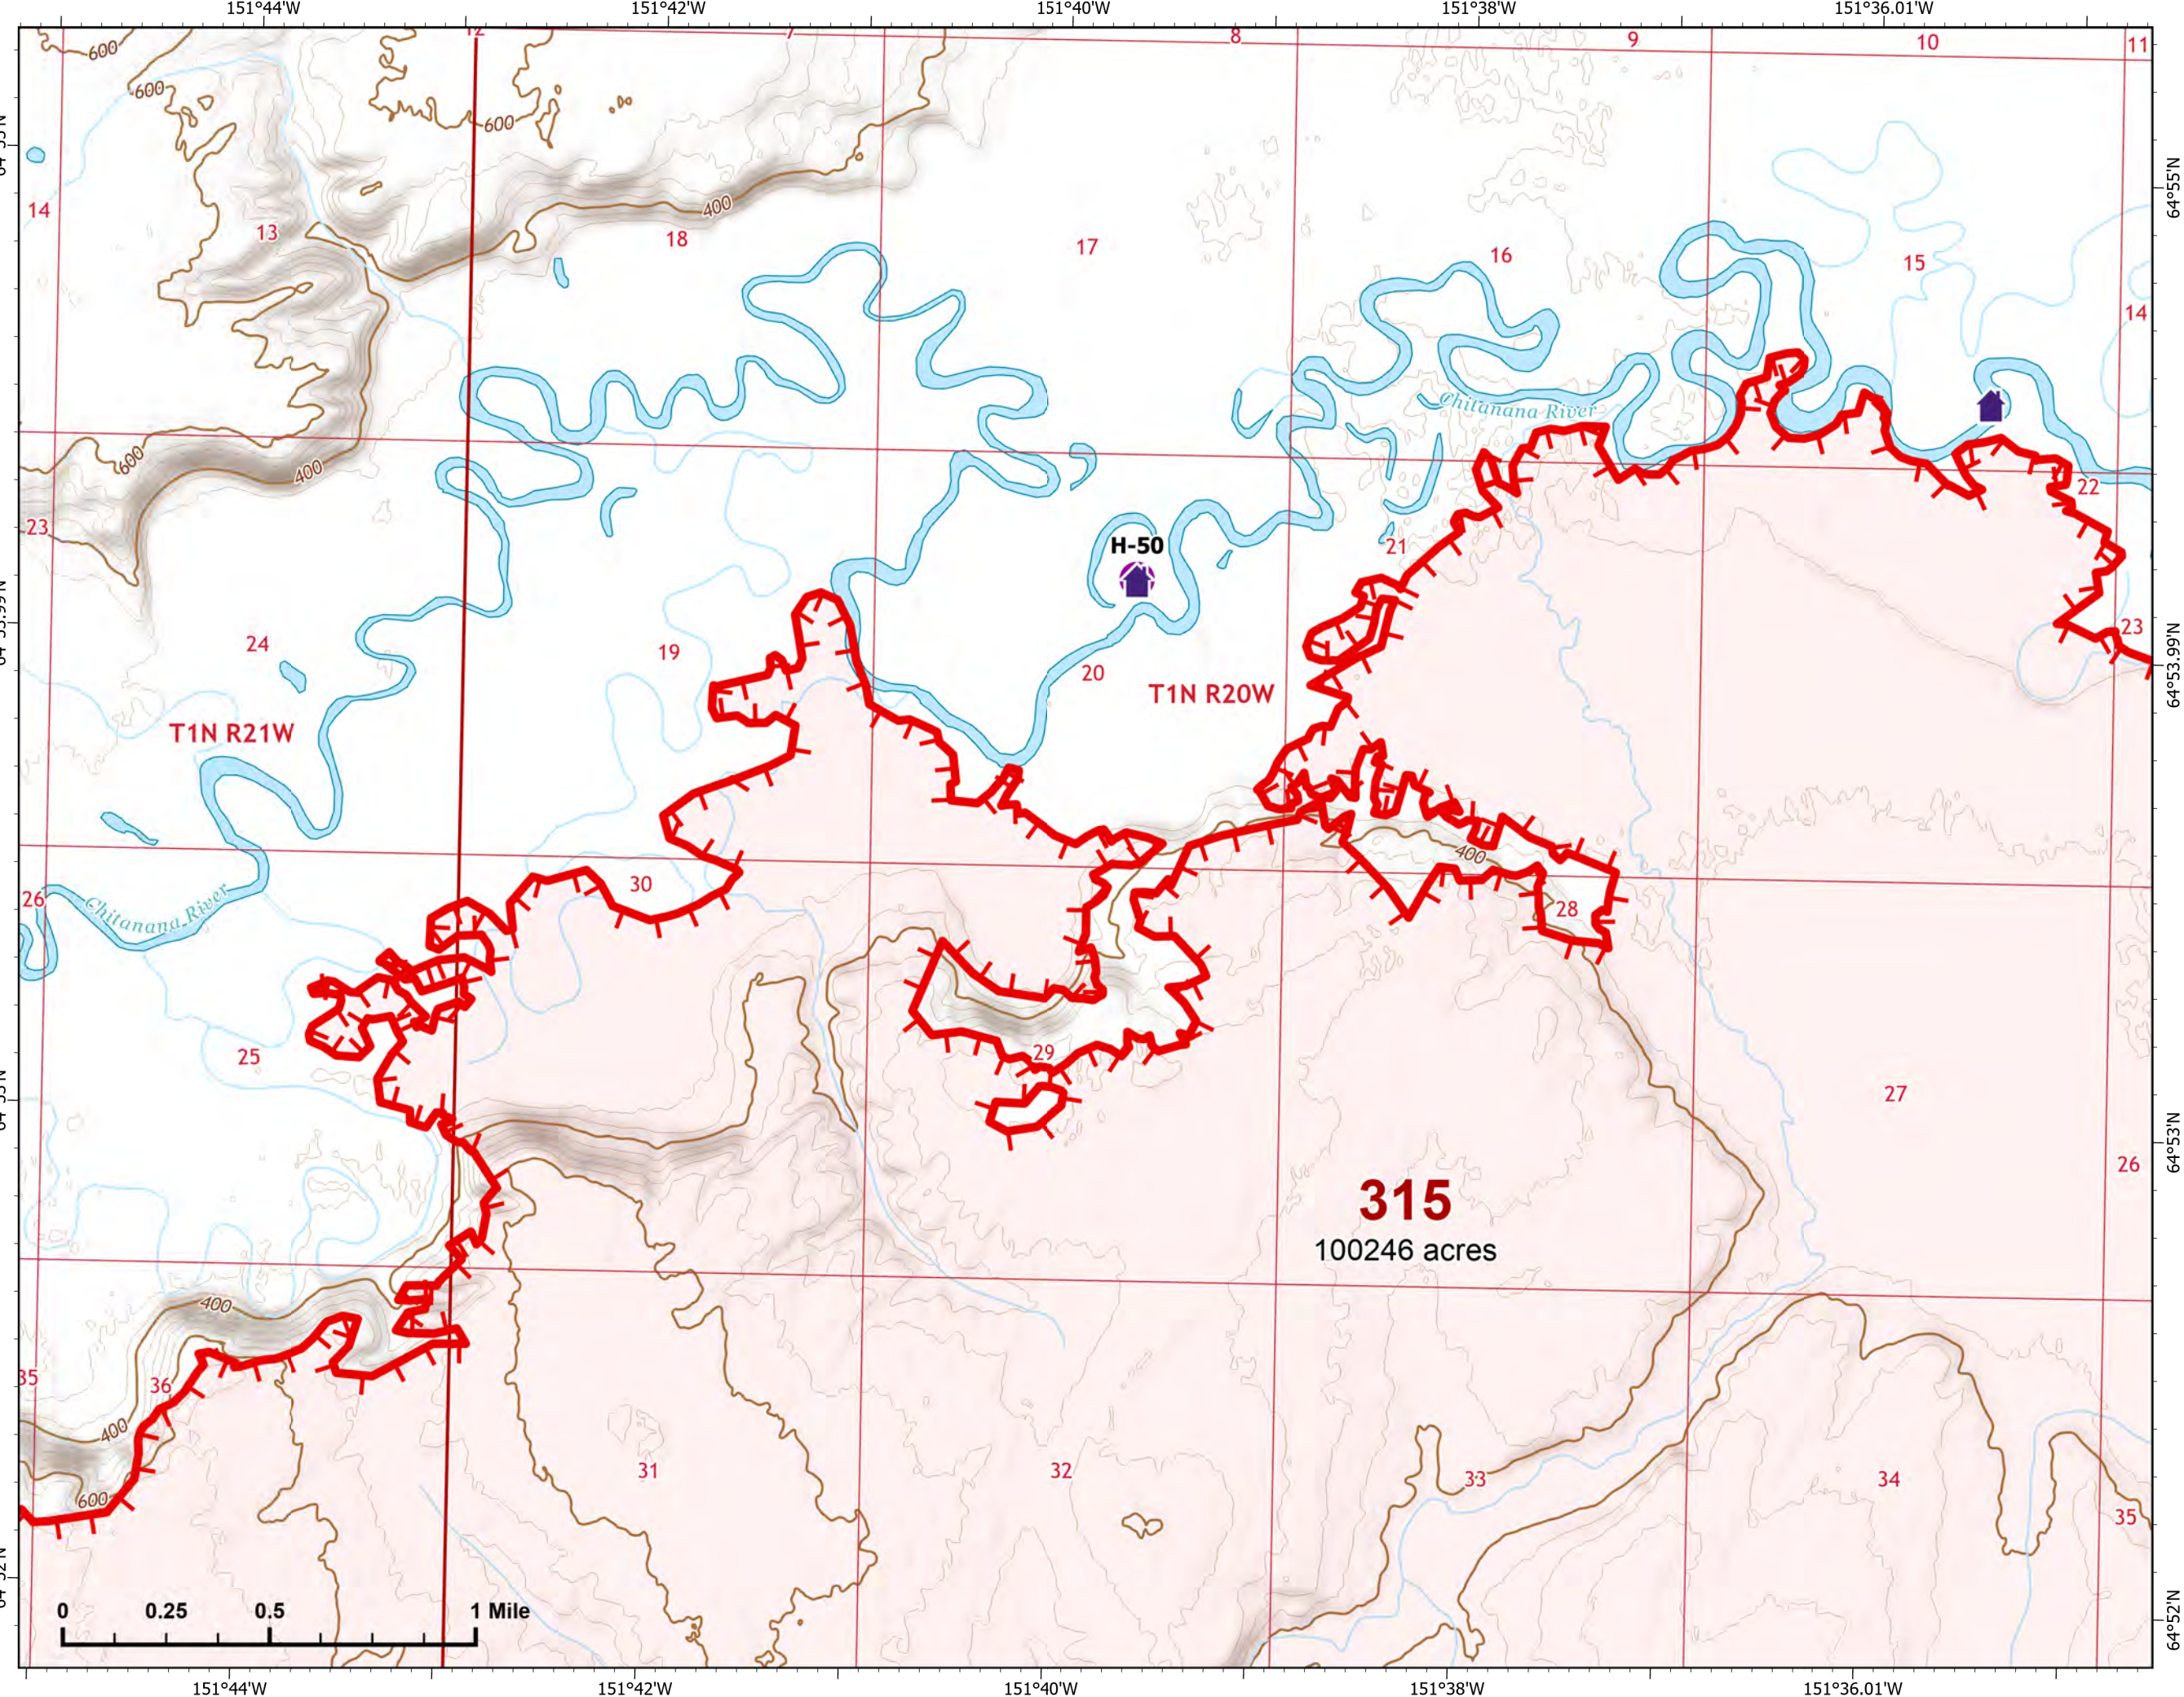

IAP Map

Bean Complex
AK-TAD-000898

08/03/2022

Fire: 315 (Chitanana)

Page 315 - 2

-  Helispot
-  Structure
-  Wildfire Daily Fire Perimeter
-  Uncontained

IAP Map

Bean Complex
AK-TAD-000898