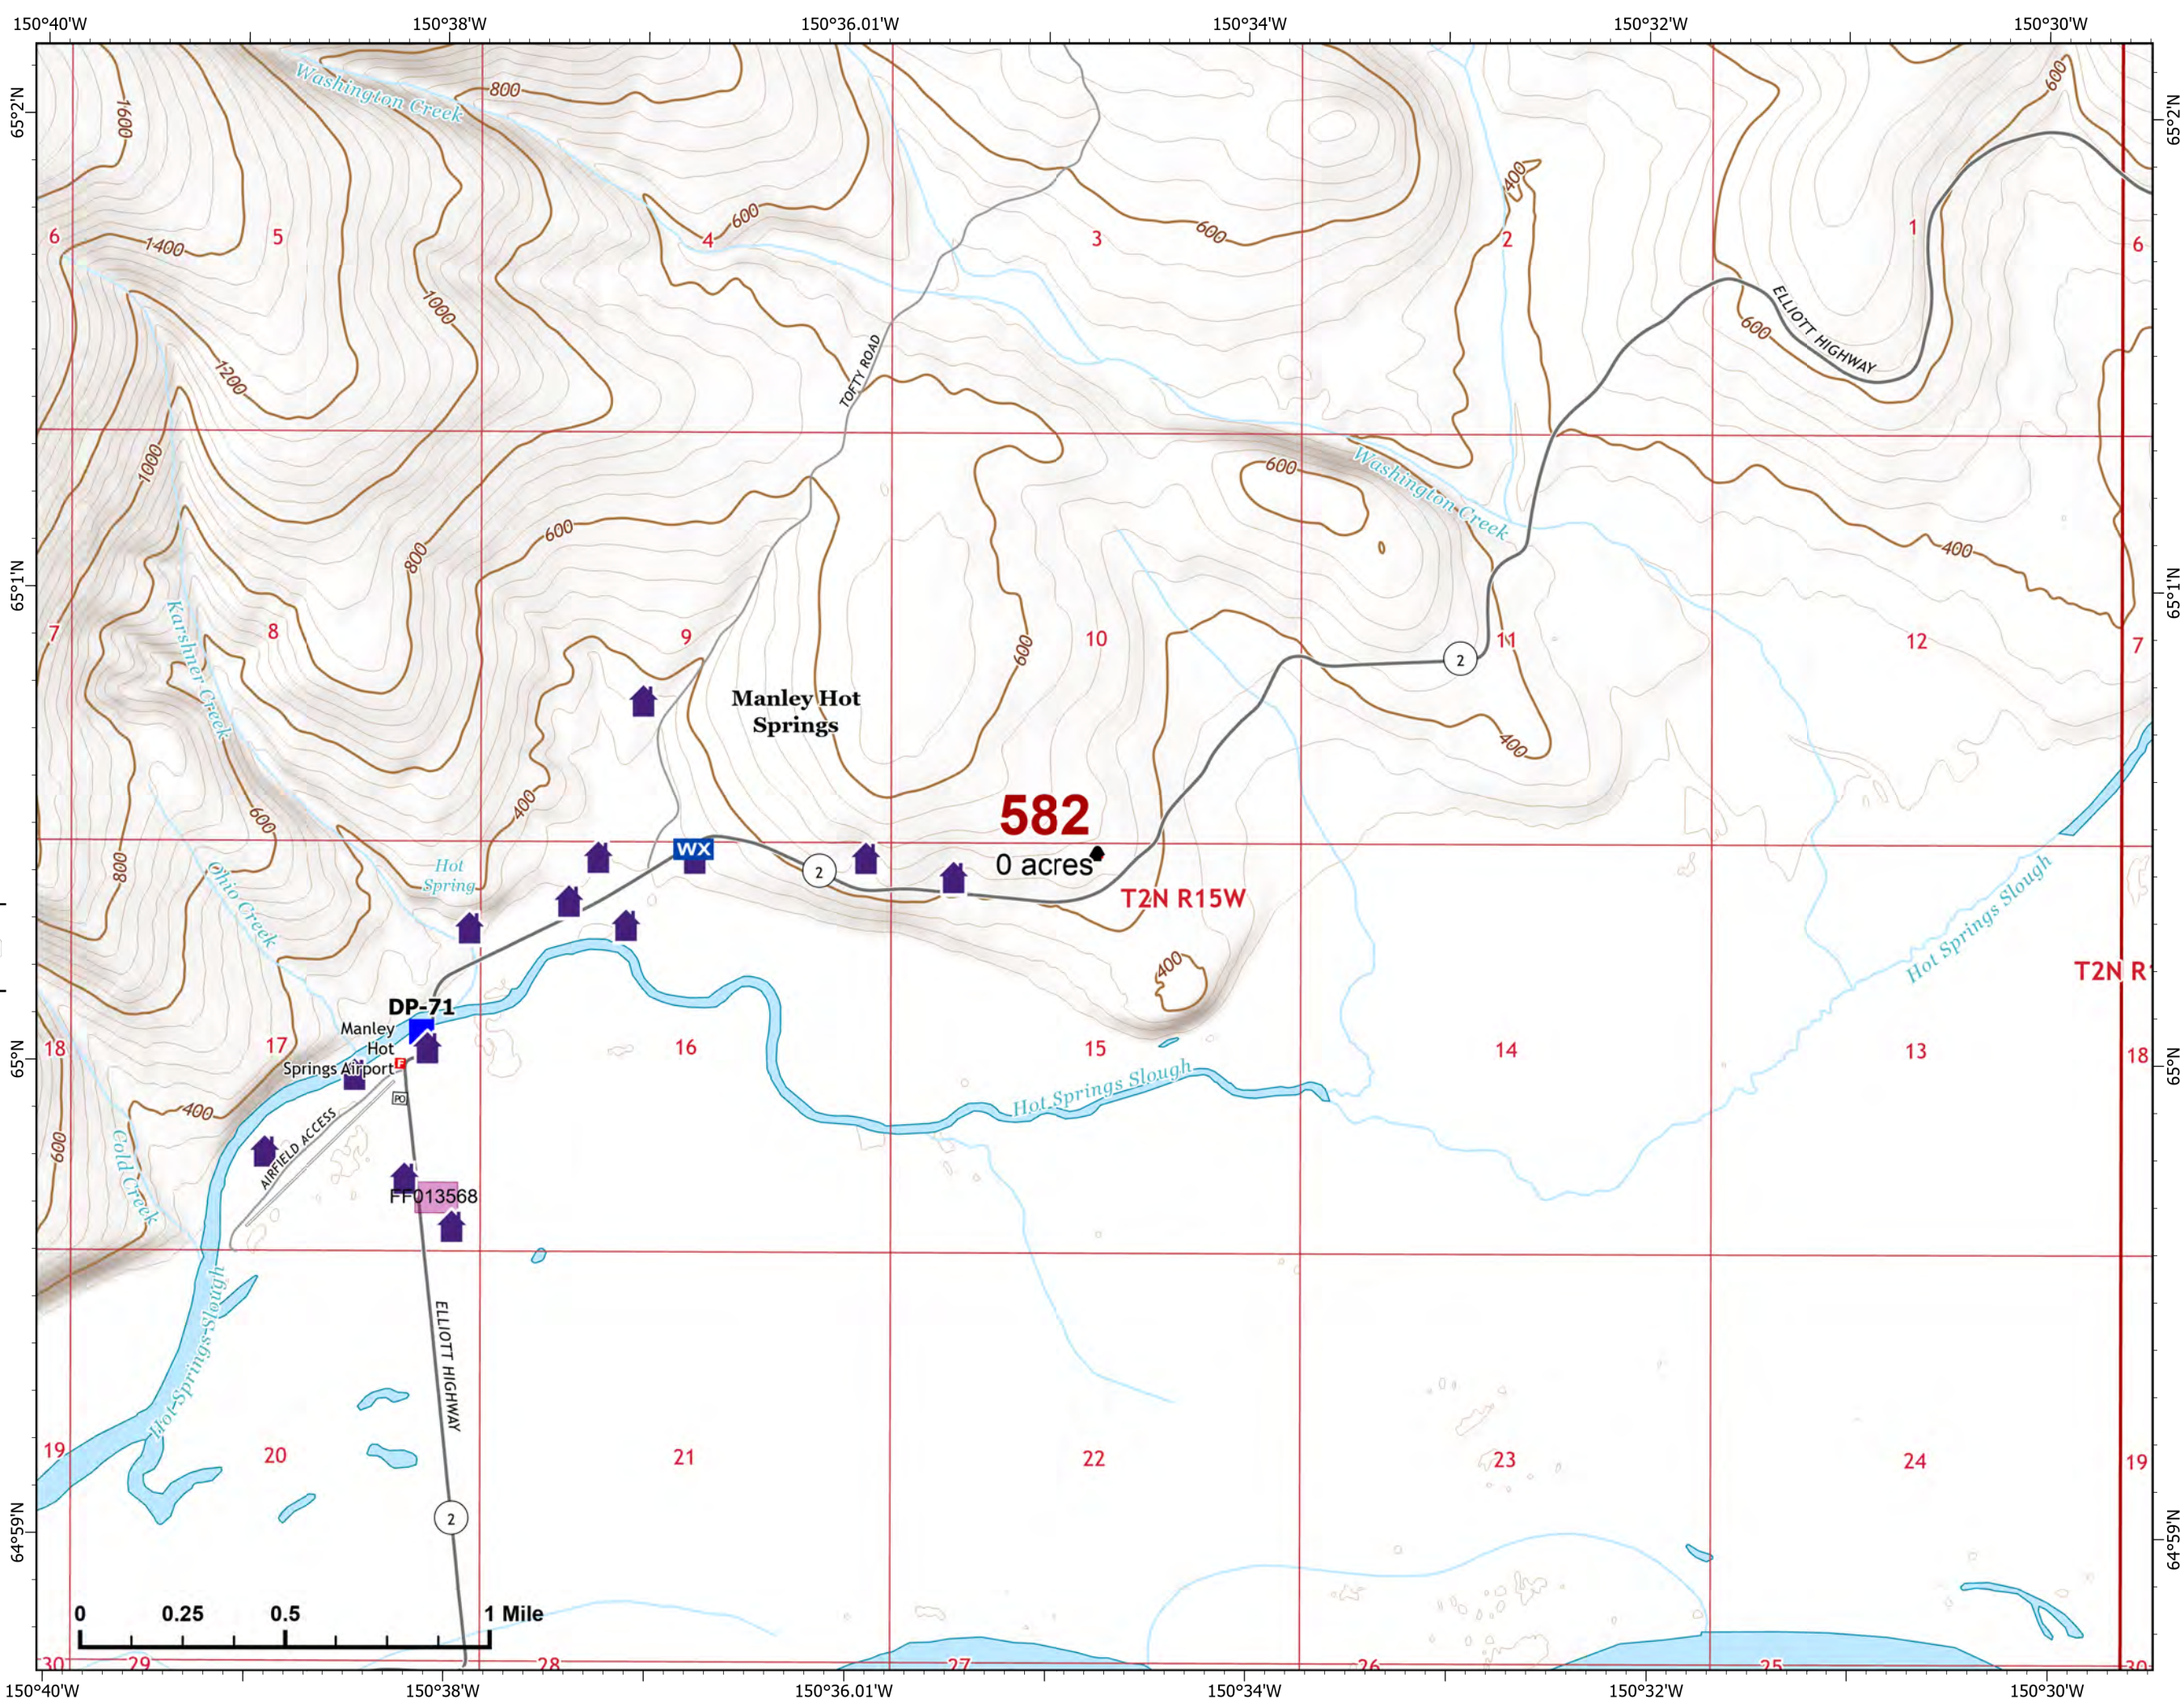

IAP Map

Bean Complex
AK-TAD-000898
08/03/2022

Fire: 582 (Manley Dump)

Page 582 - 1

- Drop Point
- Structure
- RAWS
- Wildfire Daily Fire Perimeter
- Contained
- Native Allotments

582 - 1

327-1