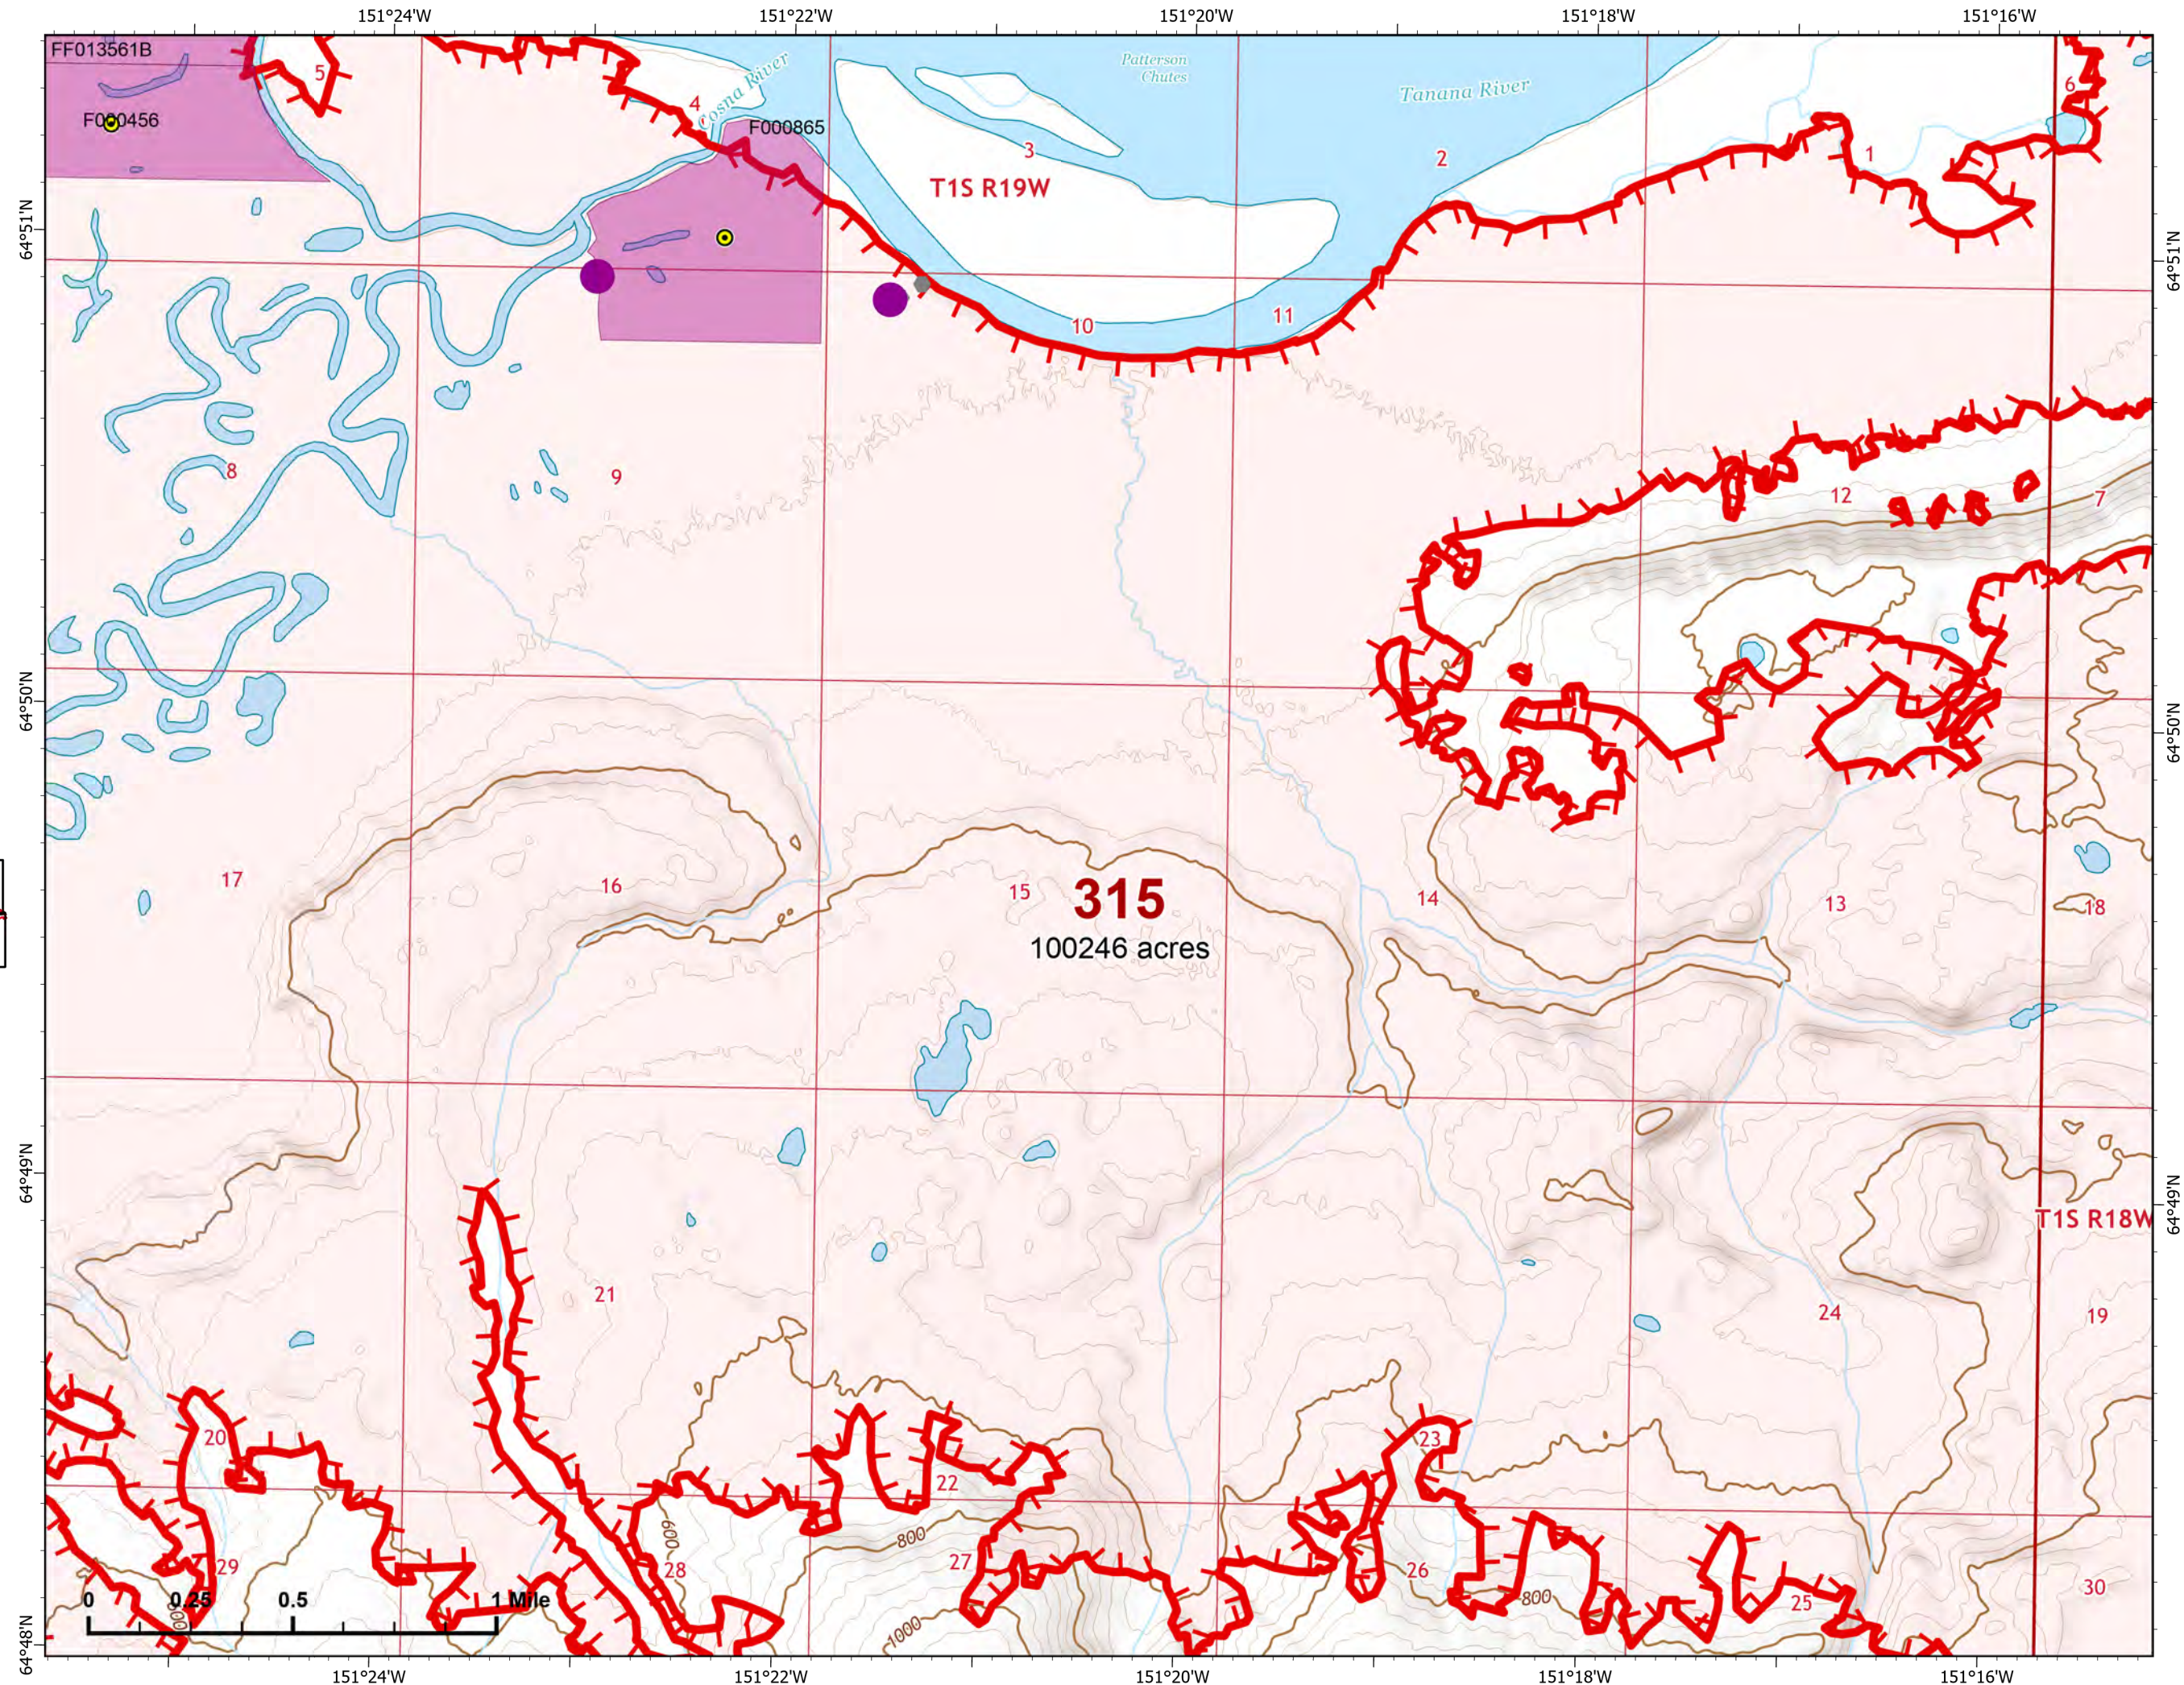

NR Team 4
8/3/2022 0735