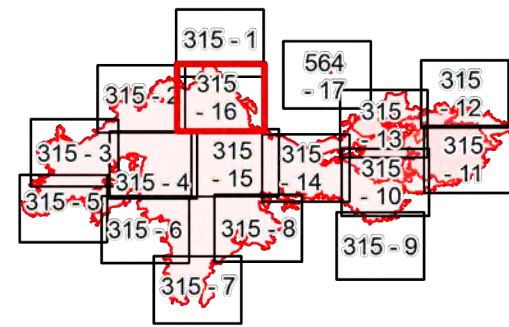

NR Team 4
8/3/2022 0736

IAP Map

Bean Complex
AK-TAD-000898

08/03/2022

Fire: 315 (Chitanana)

Page 315 - 16

-  Structure
-  Other
-  Wildfire Daily Fire Perimeter
-  Uncontained
-  Native Allotments

IAP Map