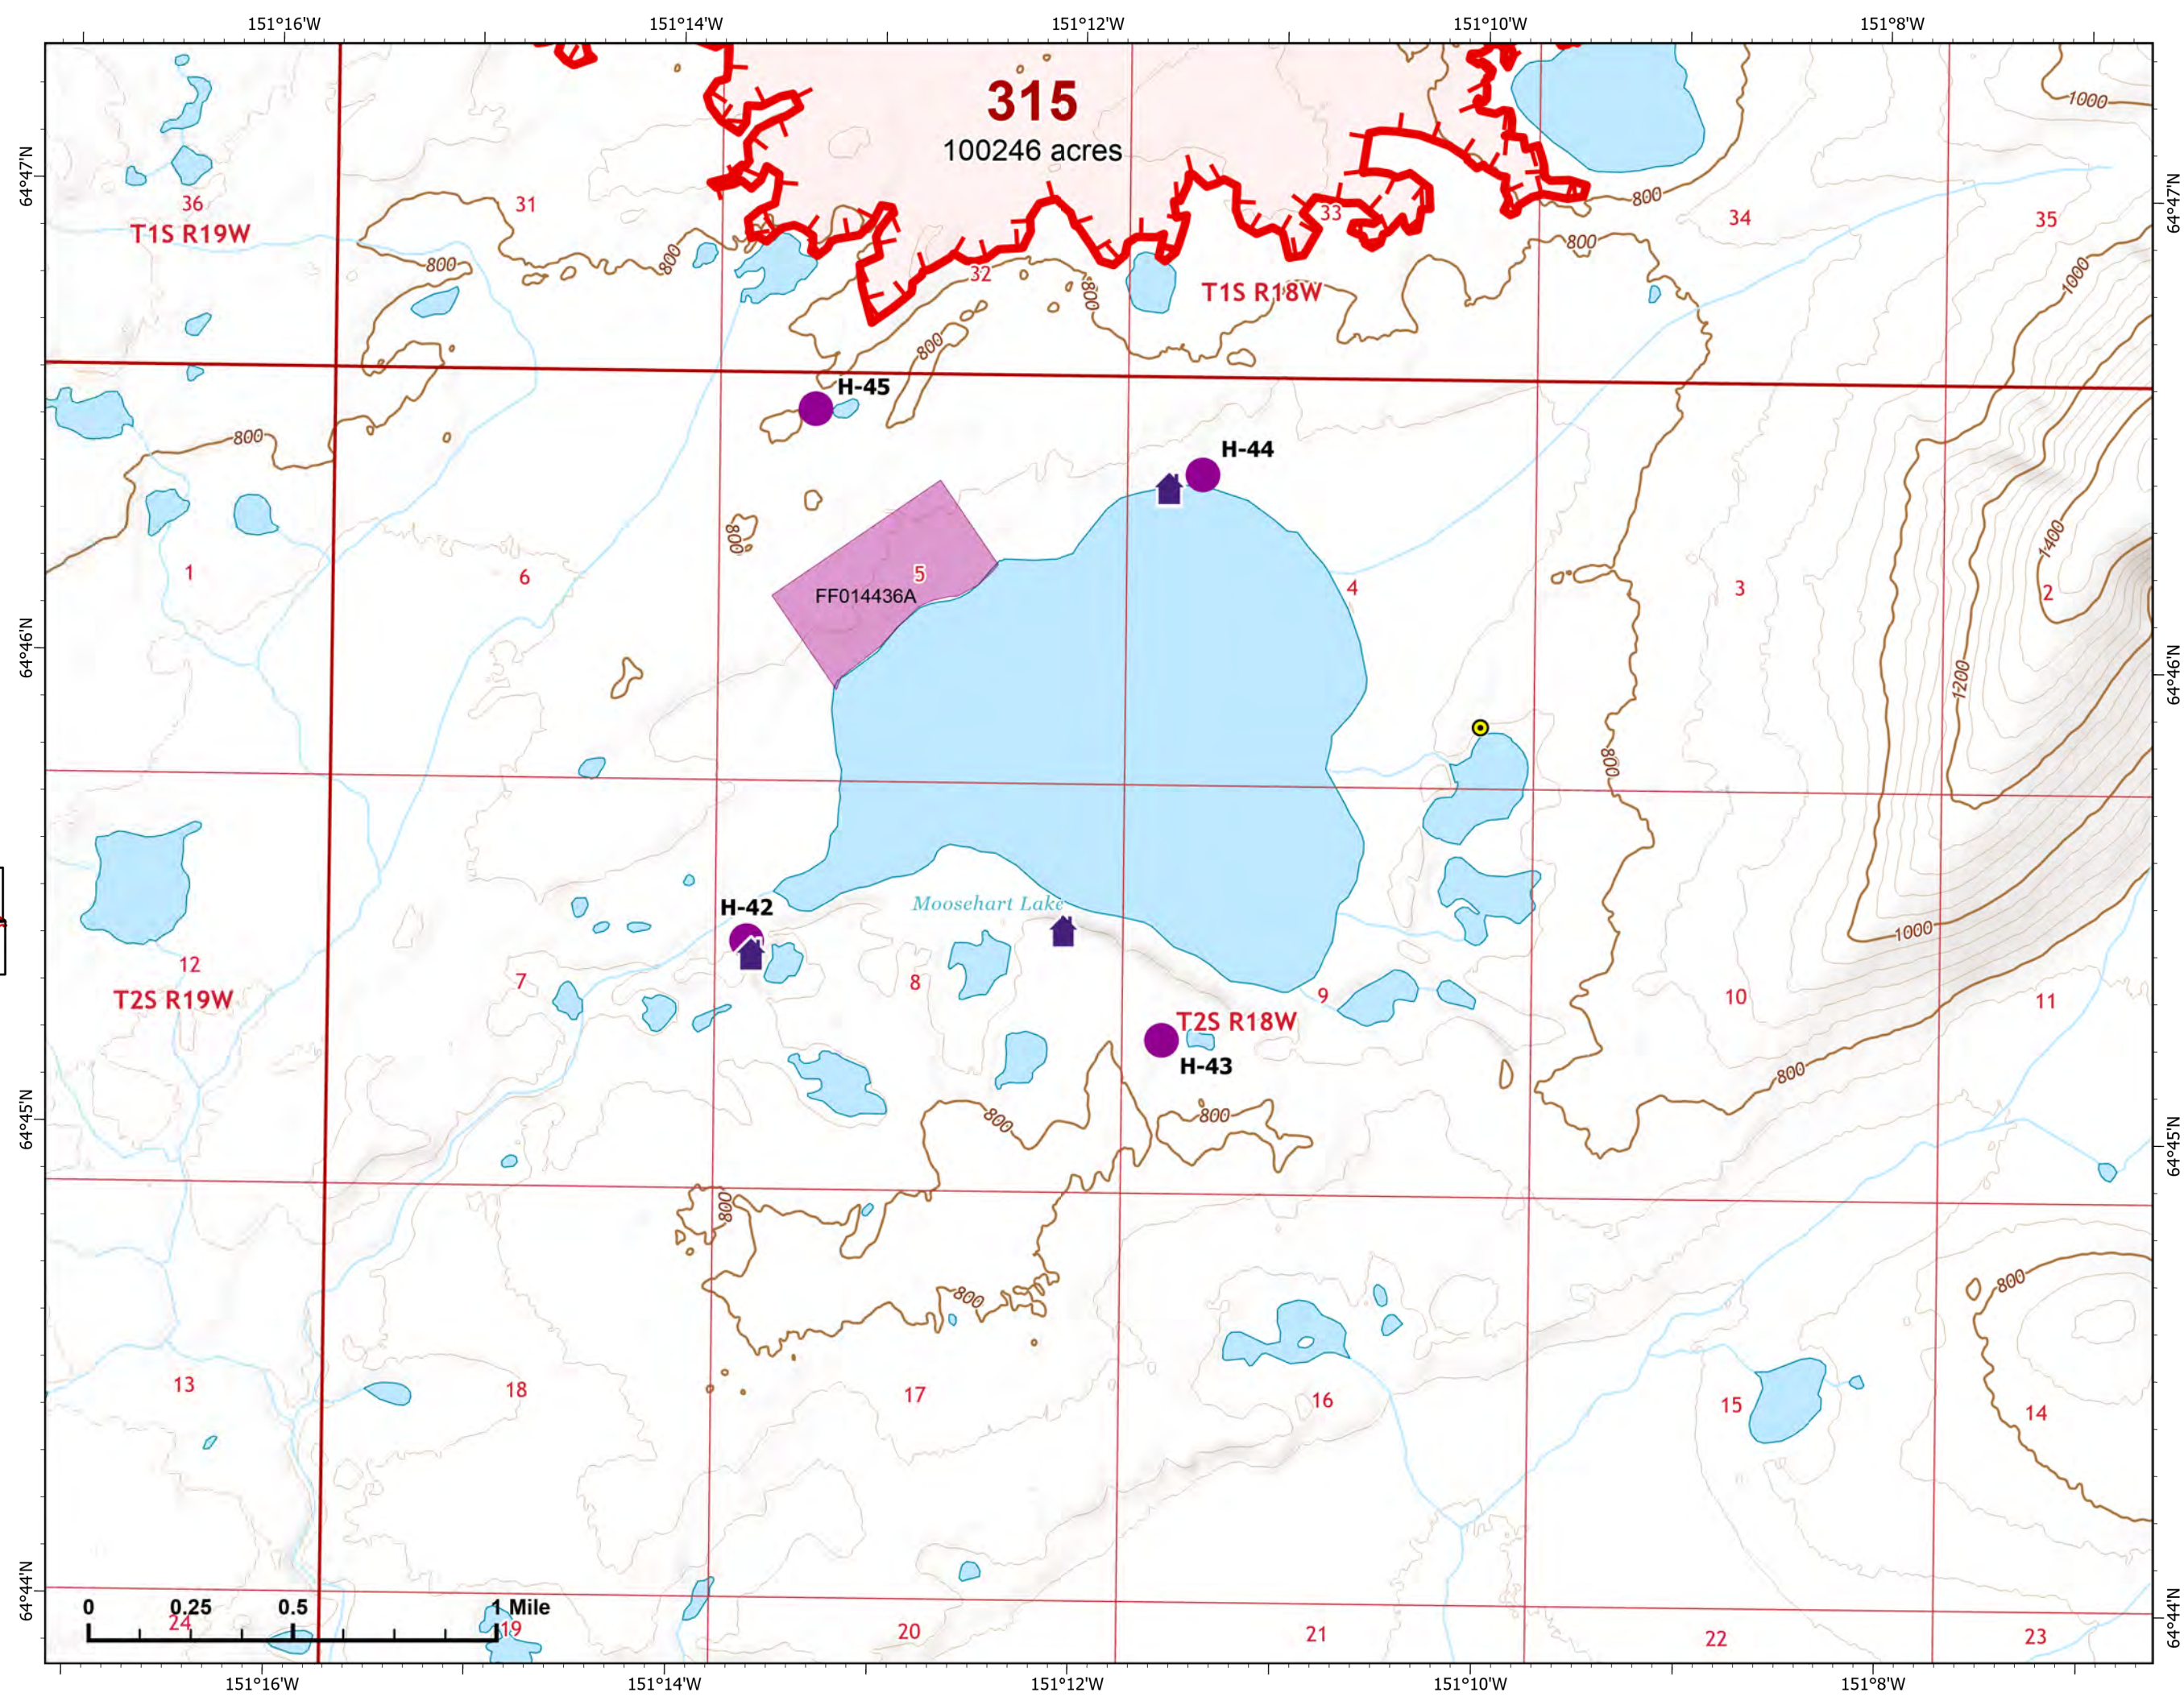

IAP Map

Bean Complex
AK-TAD-000898

08/03/2022

Fire: 315 (Chitanana)

Page 315 - 9

- Helispot
- 🏠 Structure
- ⦿ Other
- ▭ Wildfire Daily Fire Perimeter
- ▭ Uncontained
- ▭ Native Allotments