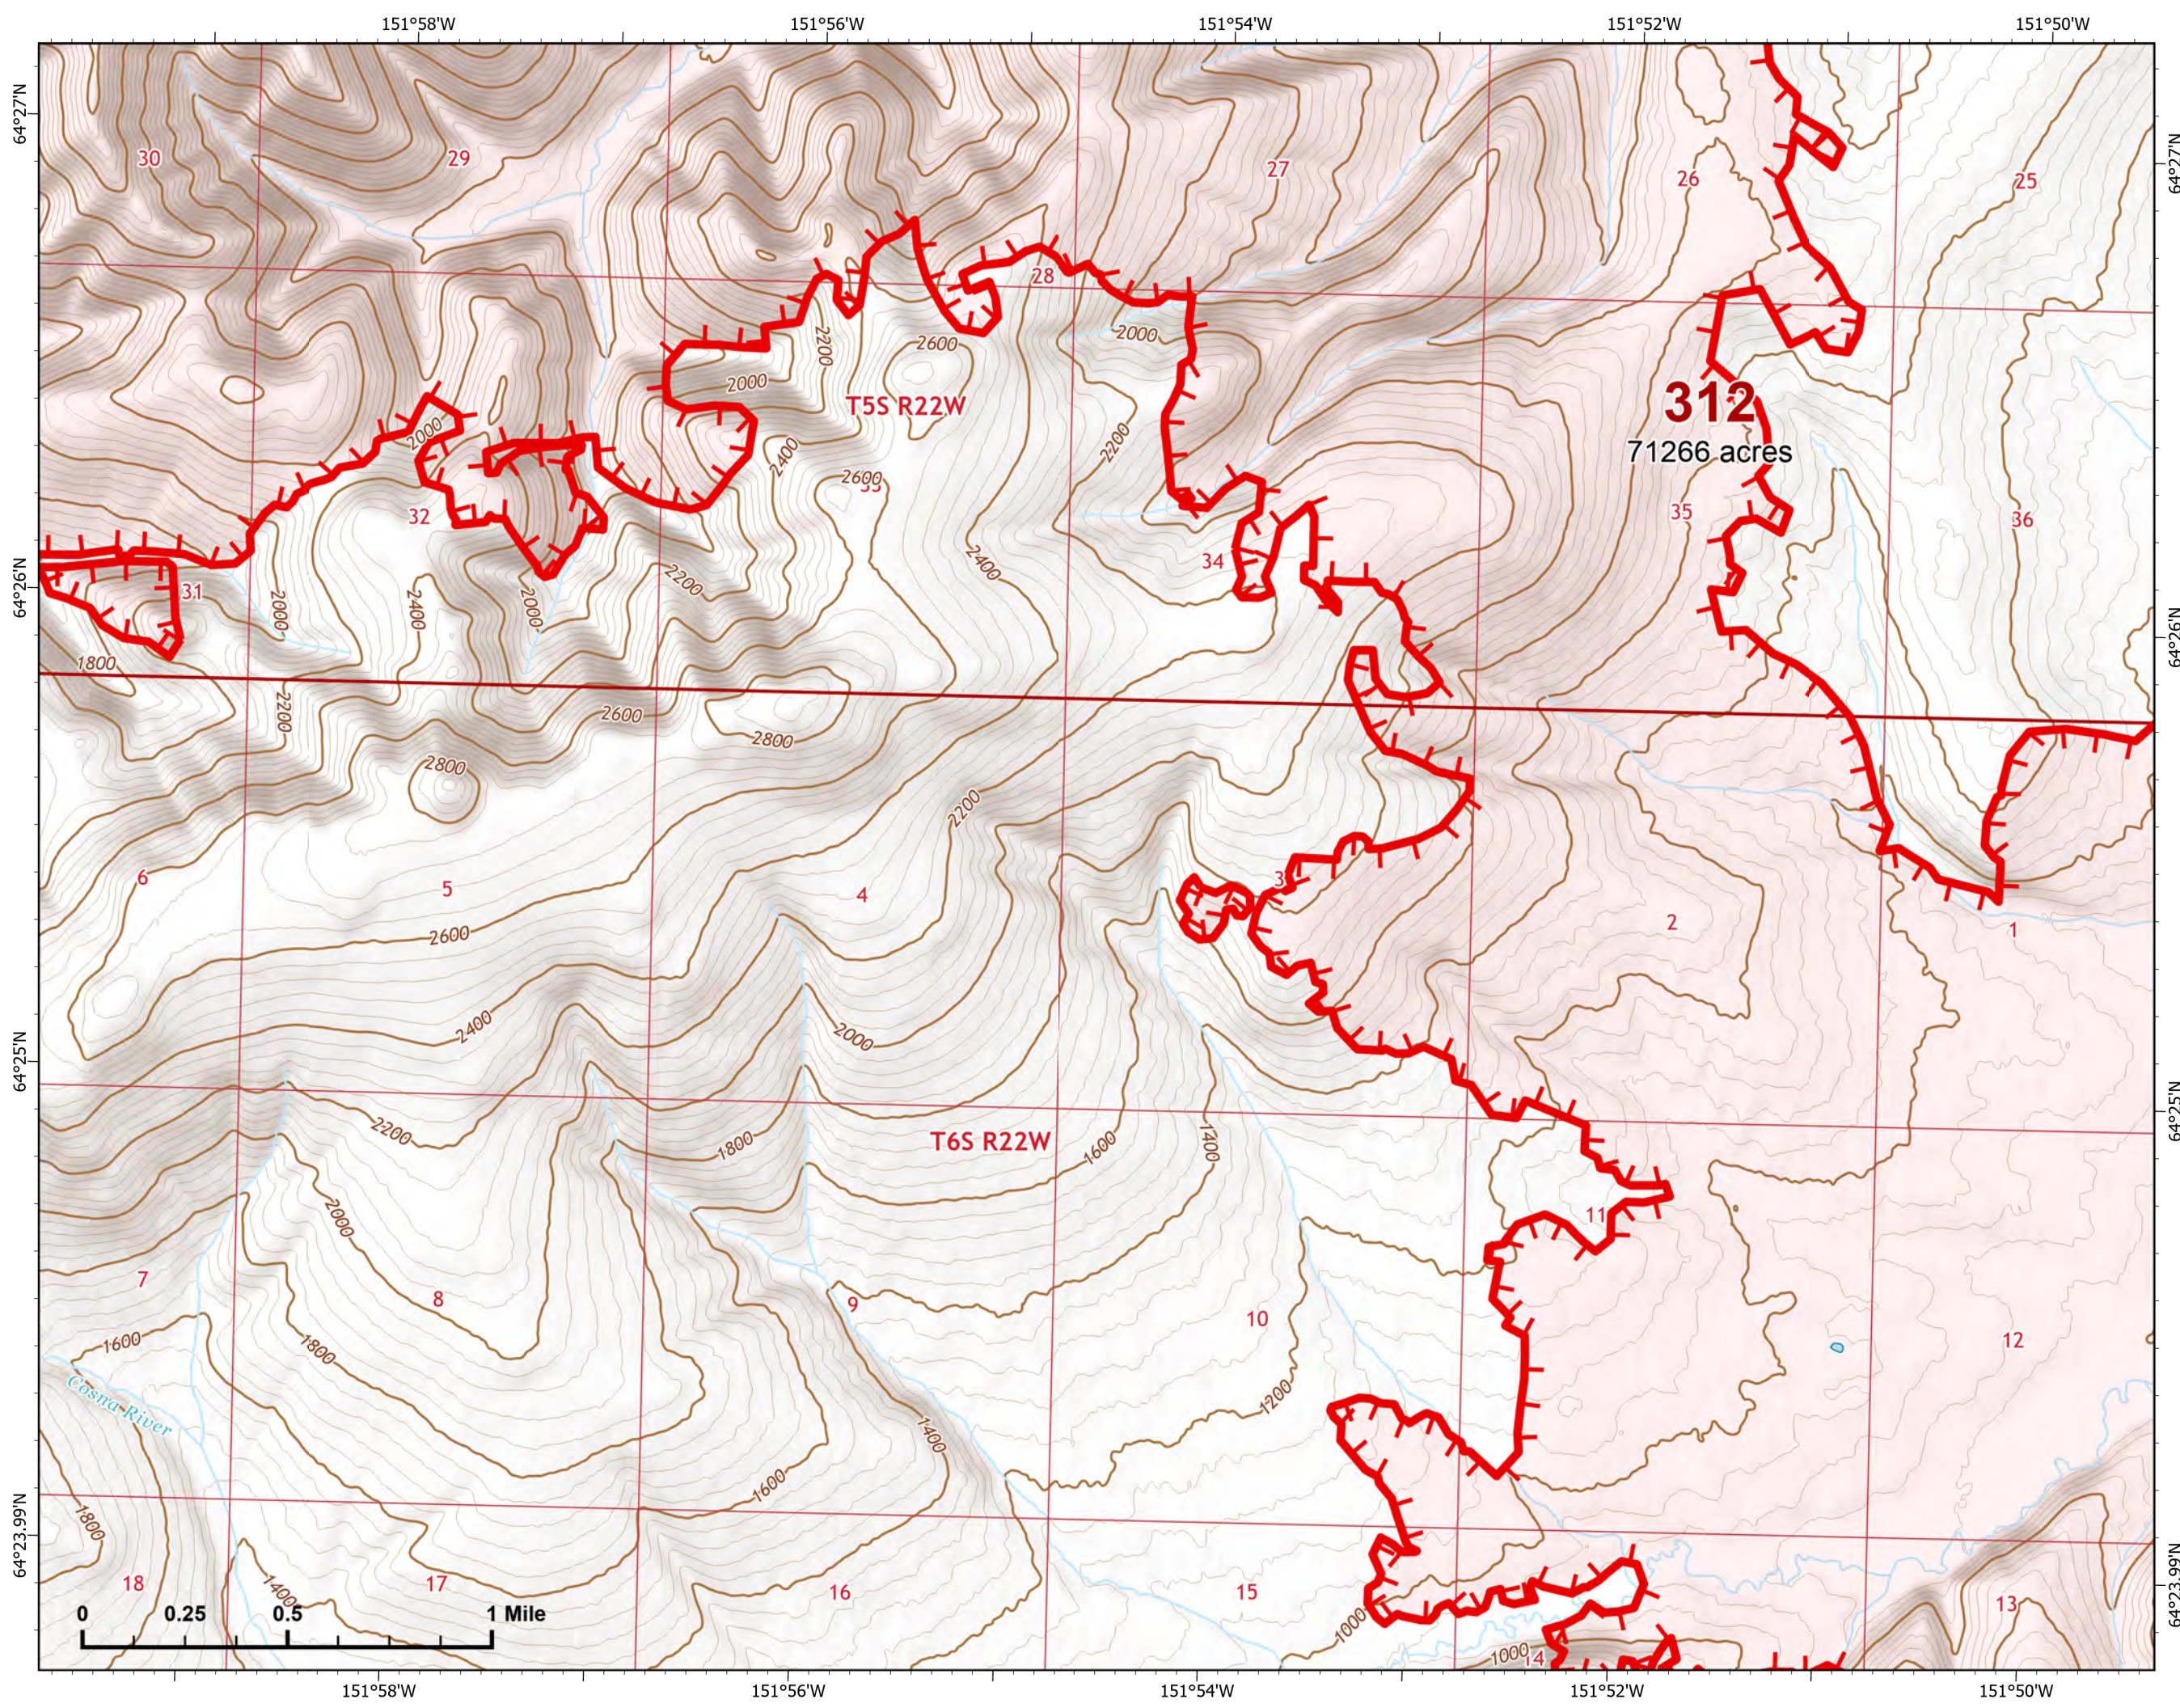

Fire: 312 (Bitzshitini)

Page 312 - 6

-  Wildfire Daily Fire Perimeter
-  Uncontained

NR Team 4
8/3/2022 0711

IAP Map

Bean Complex
AK-TAD-000898

08/03/2022

Fire: 312 (Bitzshitini)

Page 312 - 7

-  Wildfire Daily Fire Perimeter
-  Uncontained

NR Team 4
8/3/2022 0712

IAP Map

Bean Complex
AK-TAD-000898
08/03/2022
Fire: 312 (Bitzshitini)

Page 312 - 8

-  Wildfire Daily Fire Perimeter
-  Uncontained