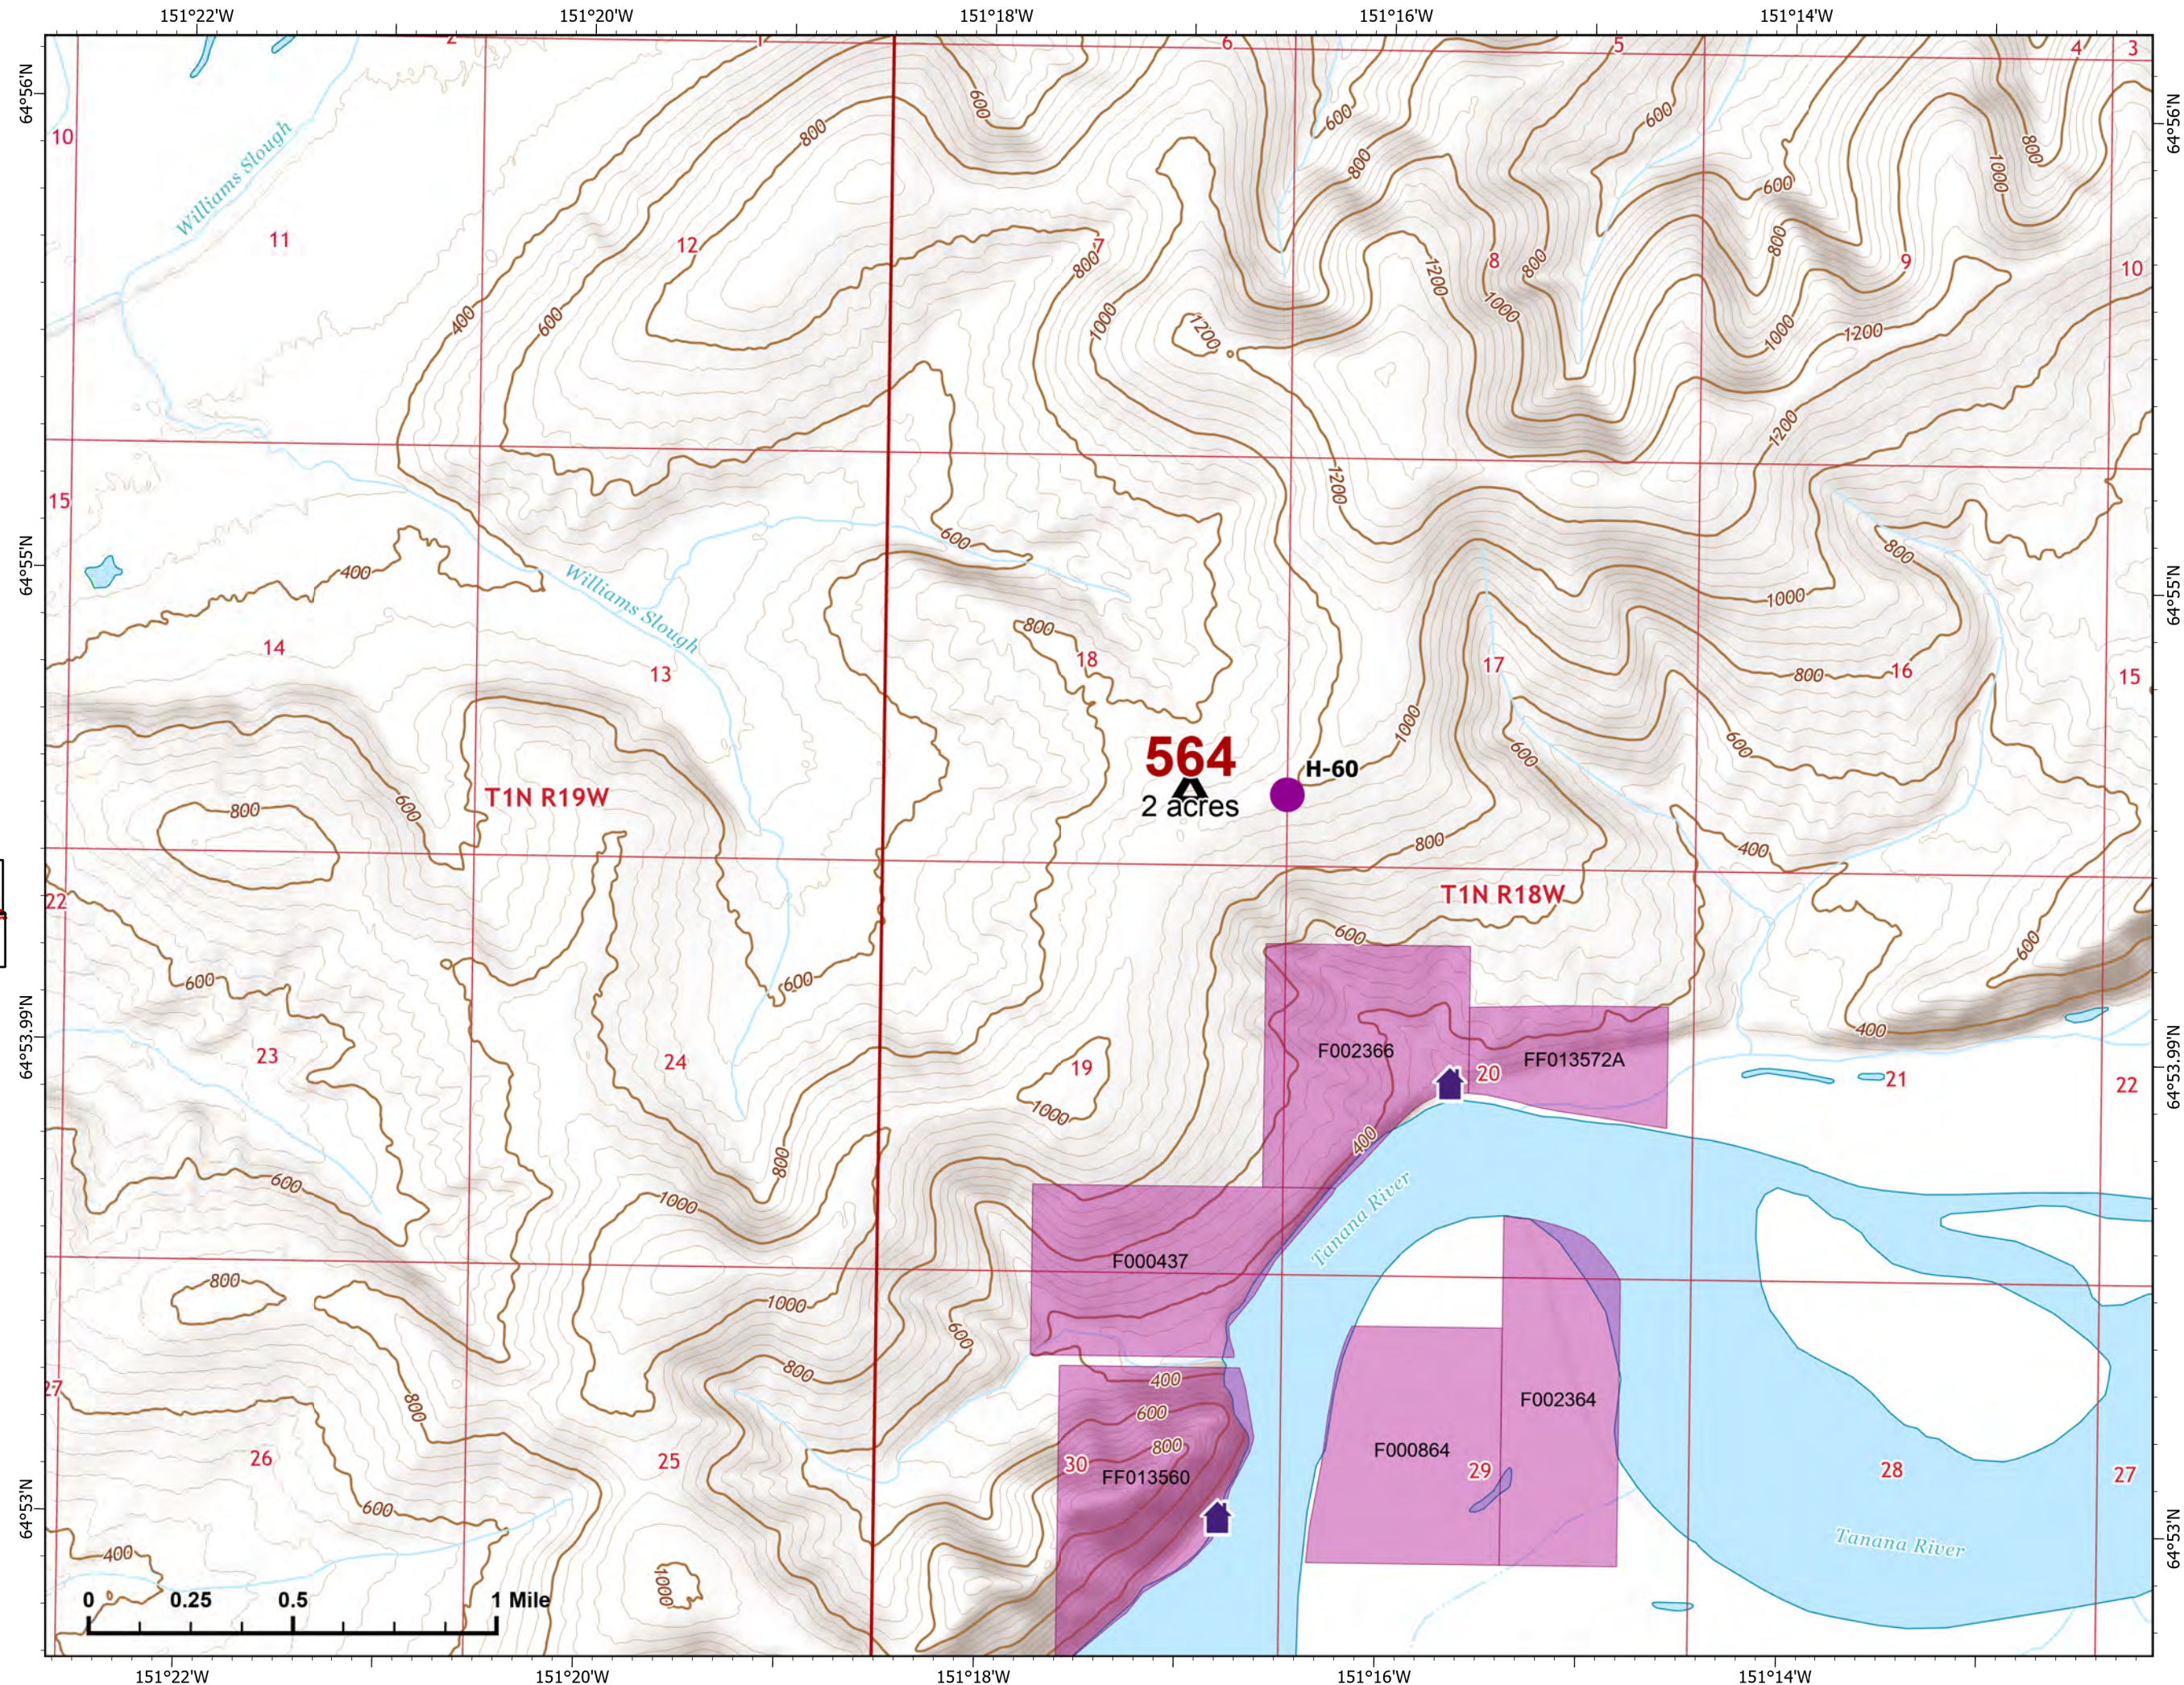

IAP Map

Bean Complex
AK-TAD-000898

08/03/2022

Fire: 564 (Cosna Bluff)

Page 564 - 17

- Helispot
- Structure
- Wildfire Daily Fire Perimeter
- Contained
- Native Allotments