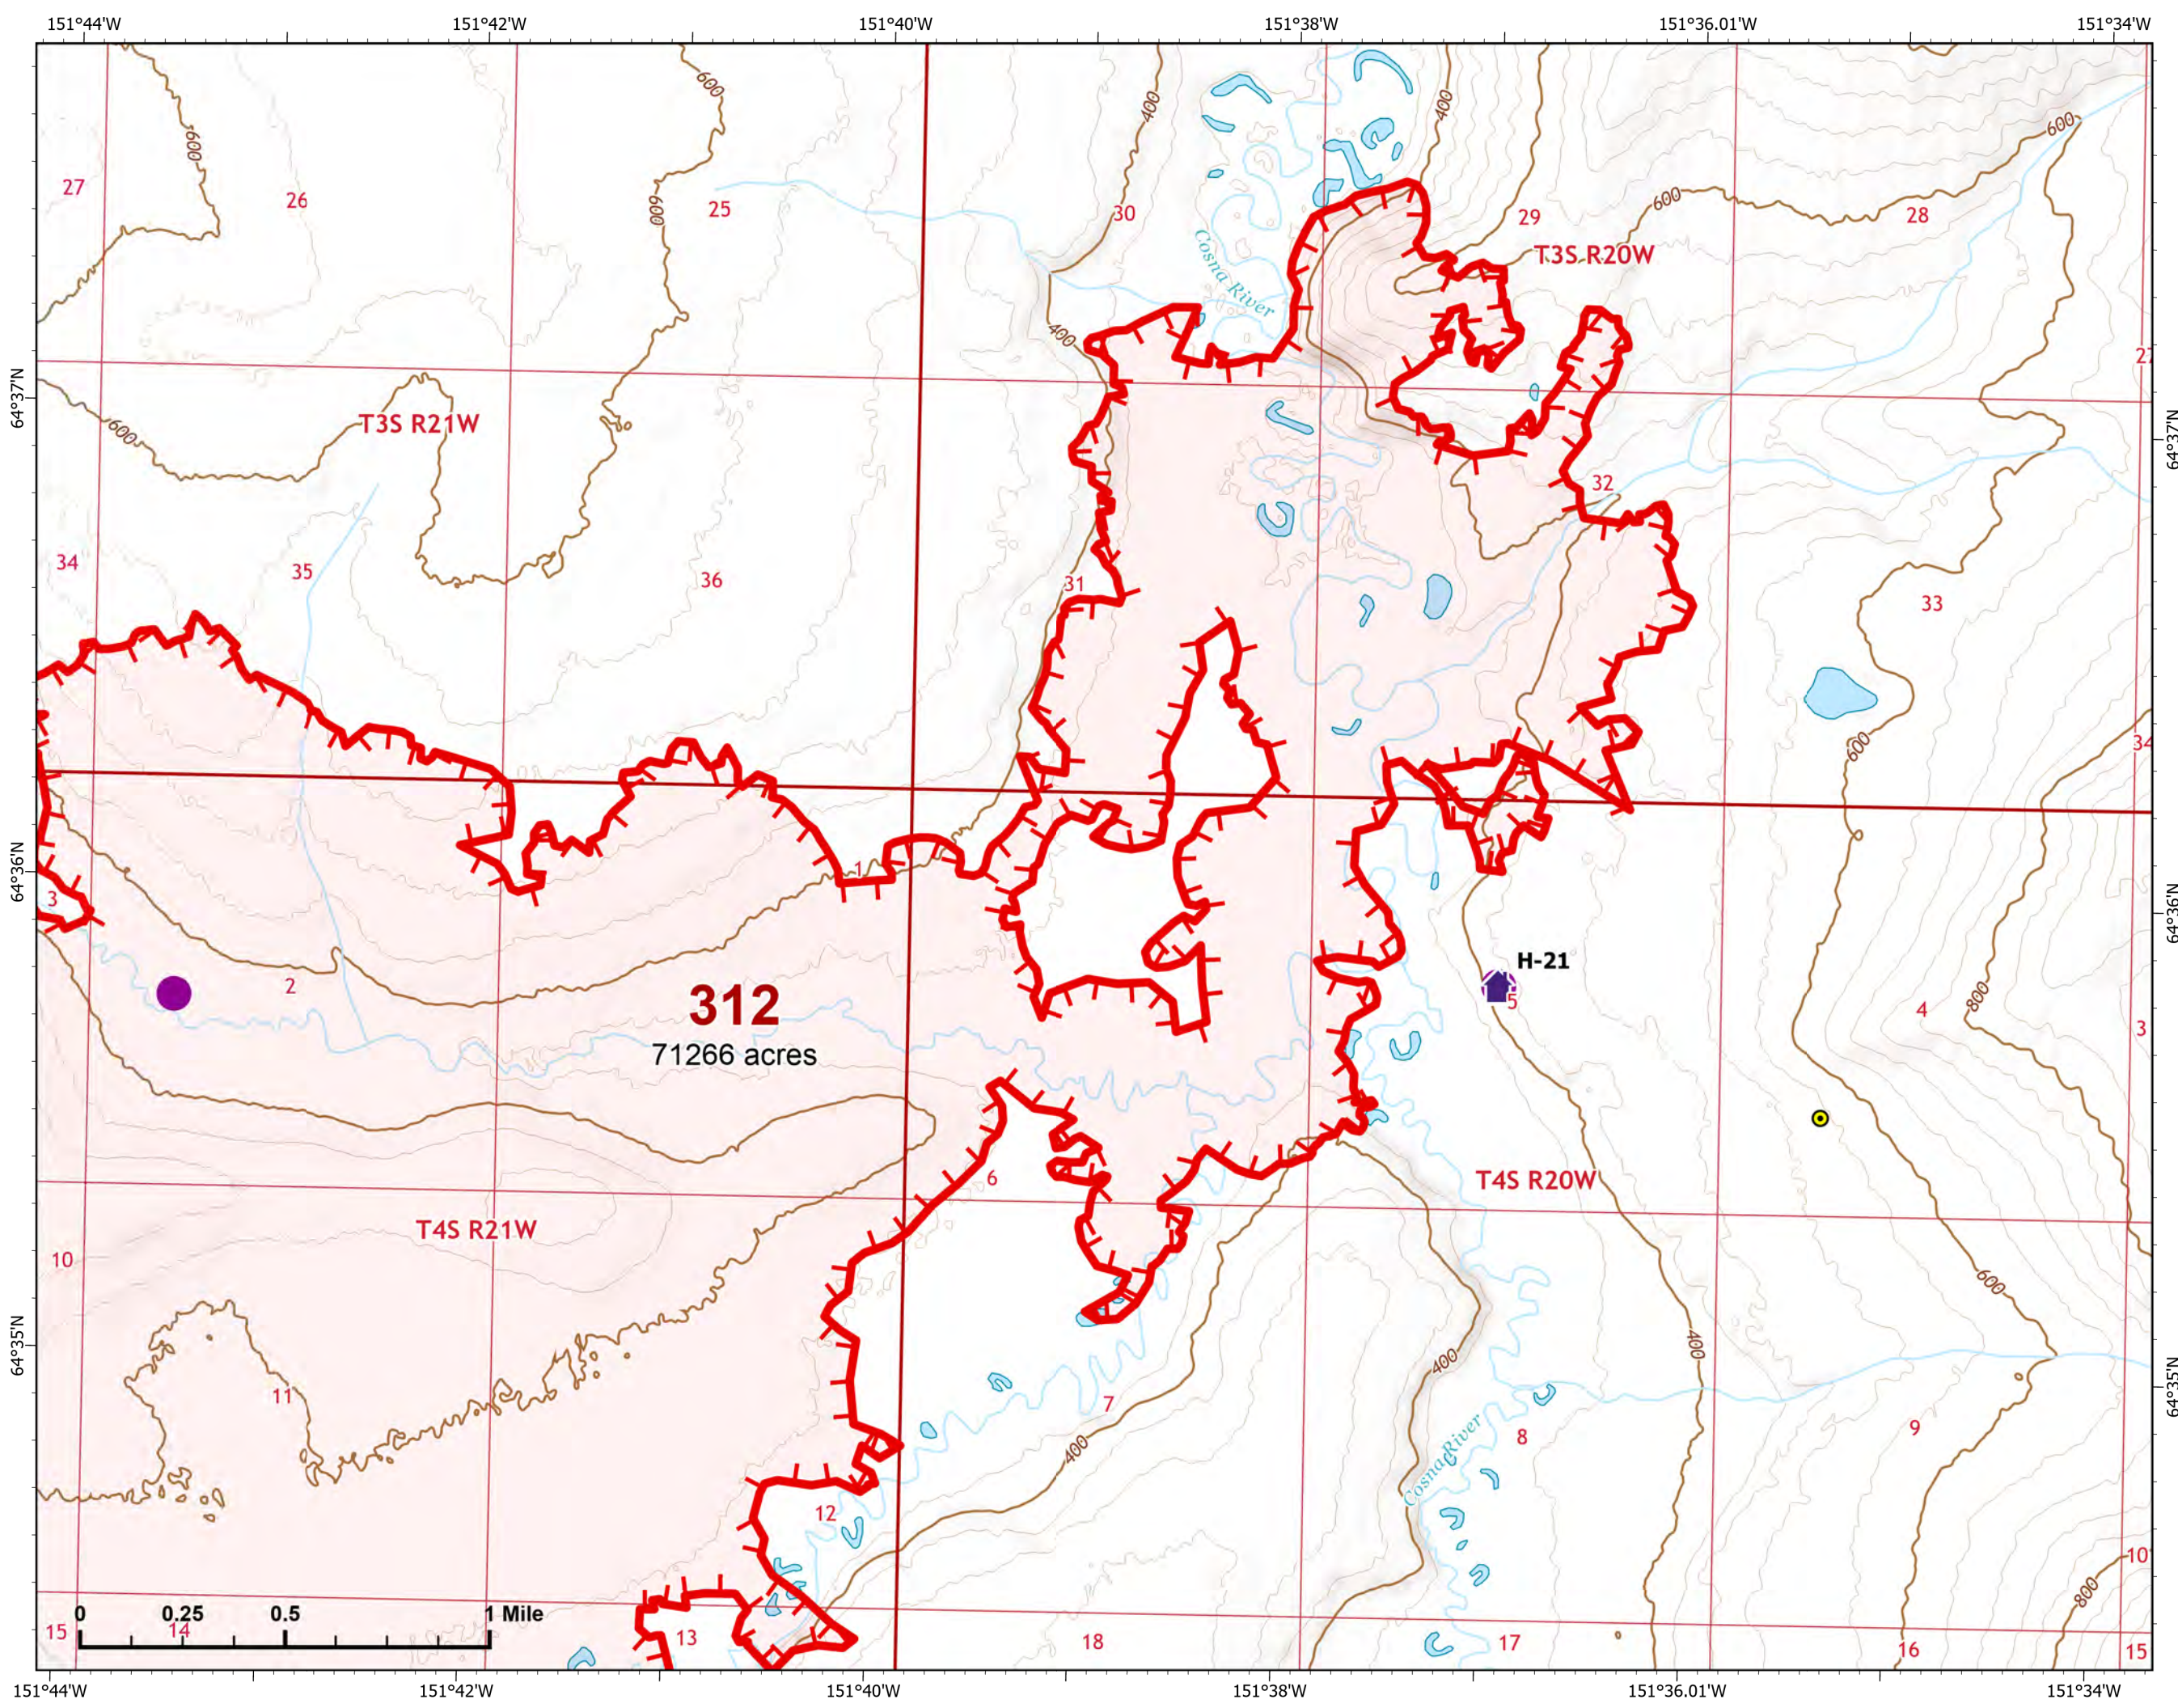

IAP Index Map

Bean Complex
AK-TAD-000898

08/03/2022

197,255 acres at 07/29 2200

 Wildfire Daily Fire Perimeter

IAP Map

Bean Complex
AK-TAD-000898

08/03/2022

Fire: 312 (Bitzshitini)

Page 312 - 1

-  Helispot
-  Structure
-  Other
-  Wildfire Daily Fire Perimeter
-  Uncontained

NR Team 4
8/3/2022 0707

IAP Map

Bean Complex
AK-TAD-000898
08/03/2022
Fire: 312 (Bitzshitini)