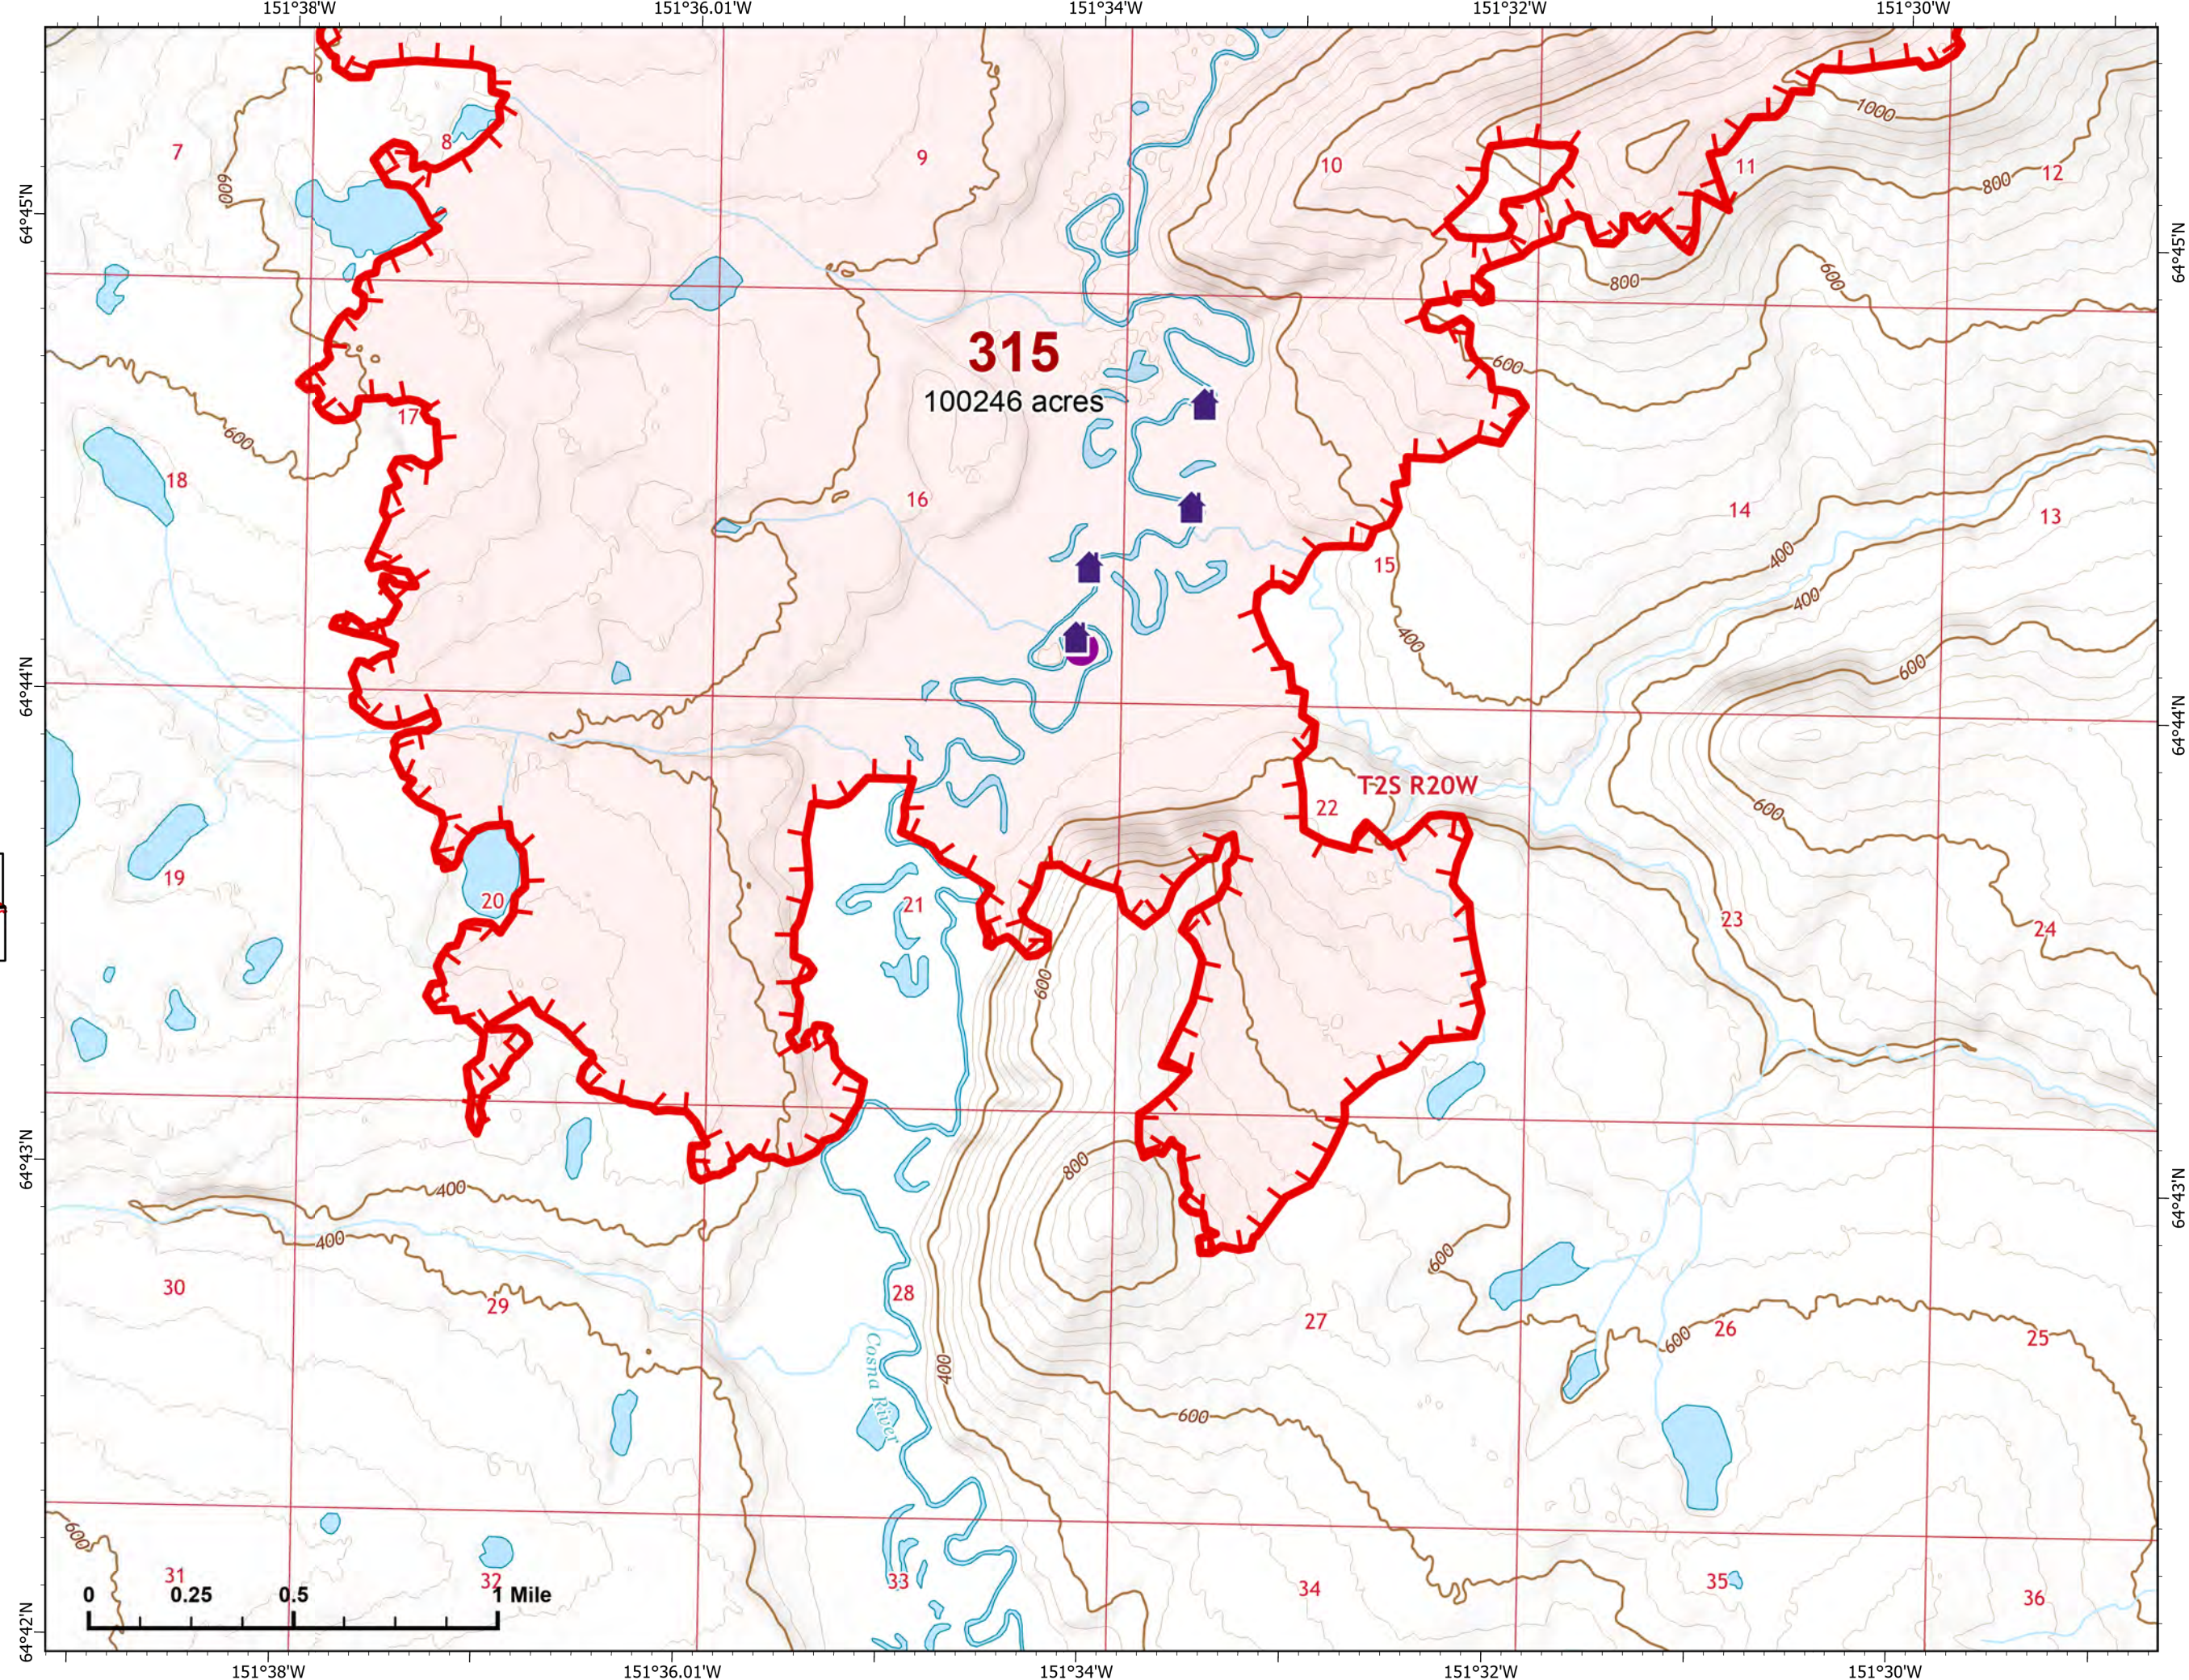

IAP Map

Bean Complex
AK-TAD-000898

08/03/2022

Fire: 315 (Chitanana)

Page 315 - 7

-  Helispot
-  Structure
-  Wildfire Daily Fire Perimeter
-  Uncontained

IAP Map

Bean Complex
AK-TAD-000898