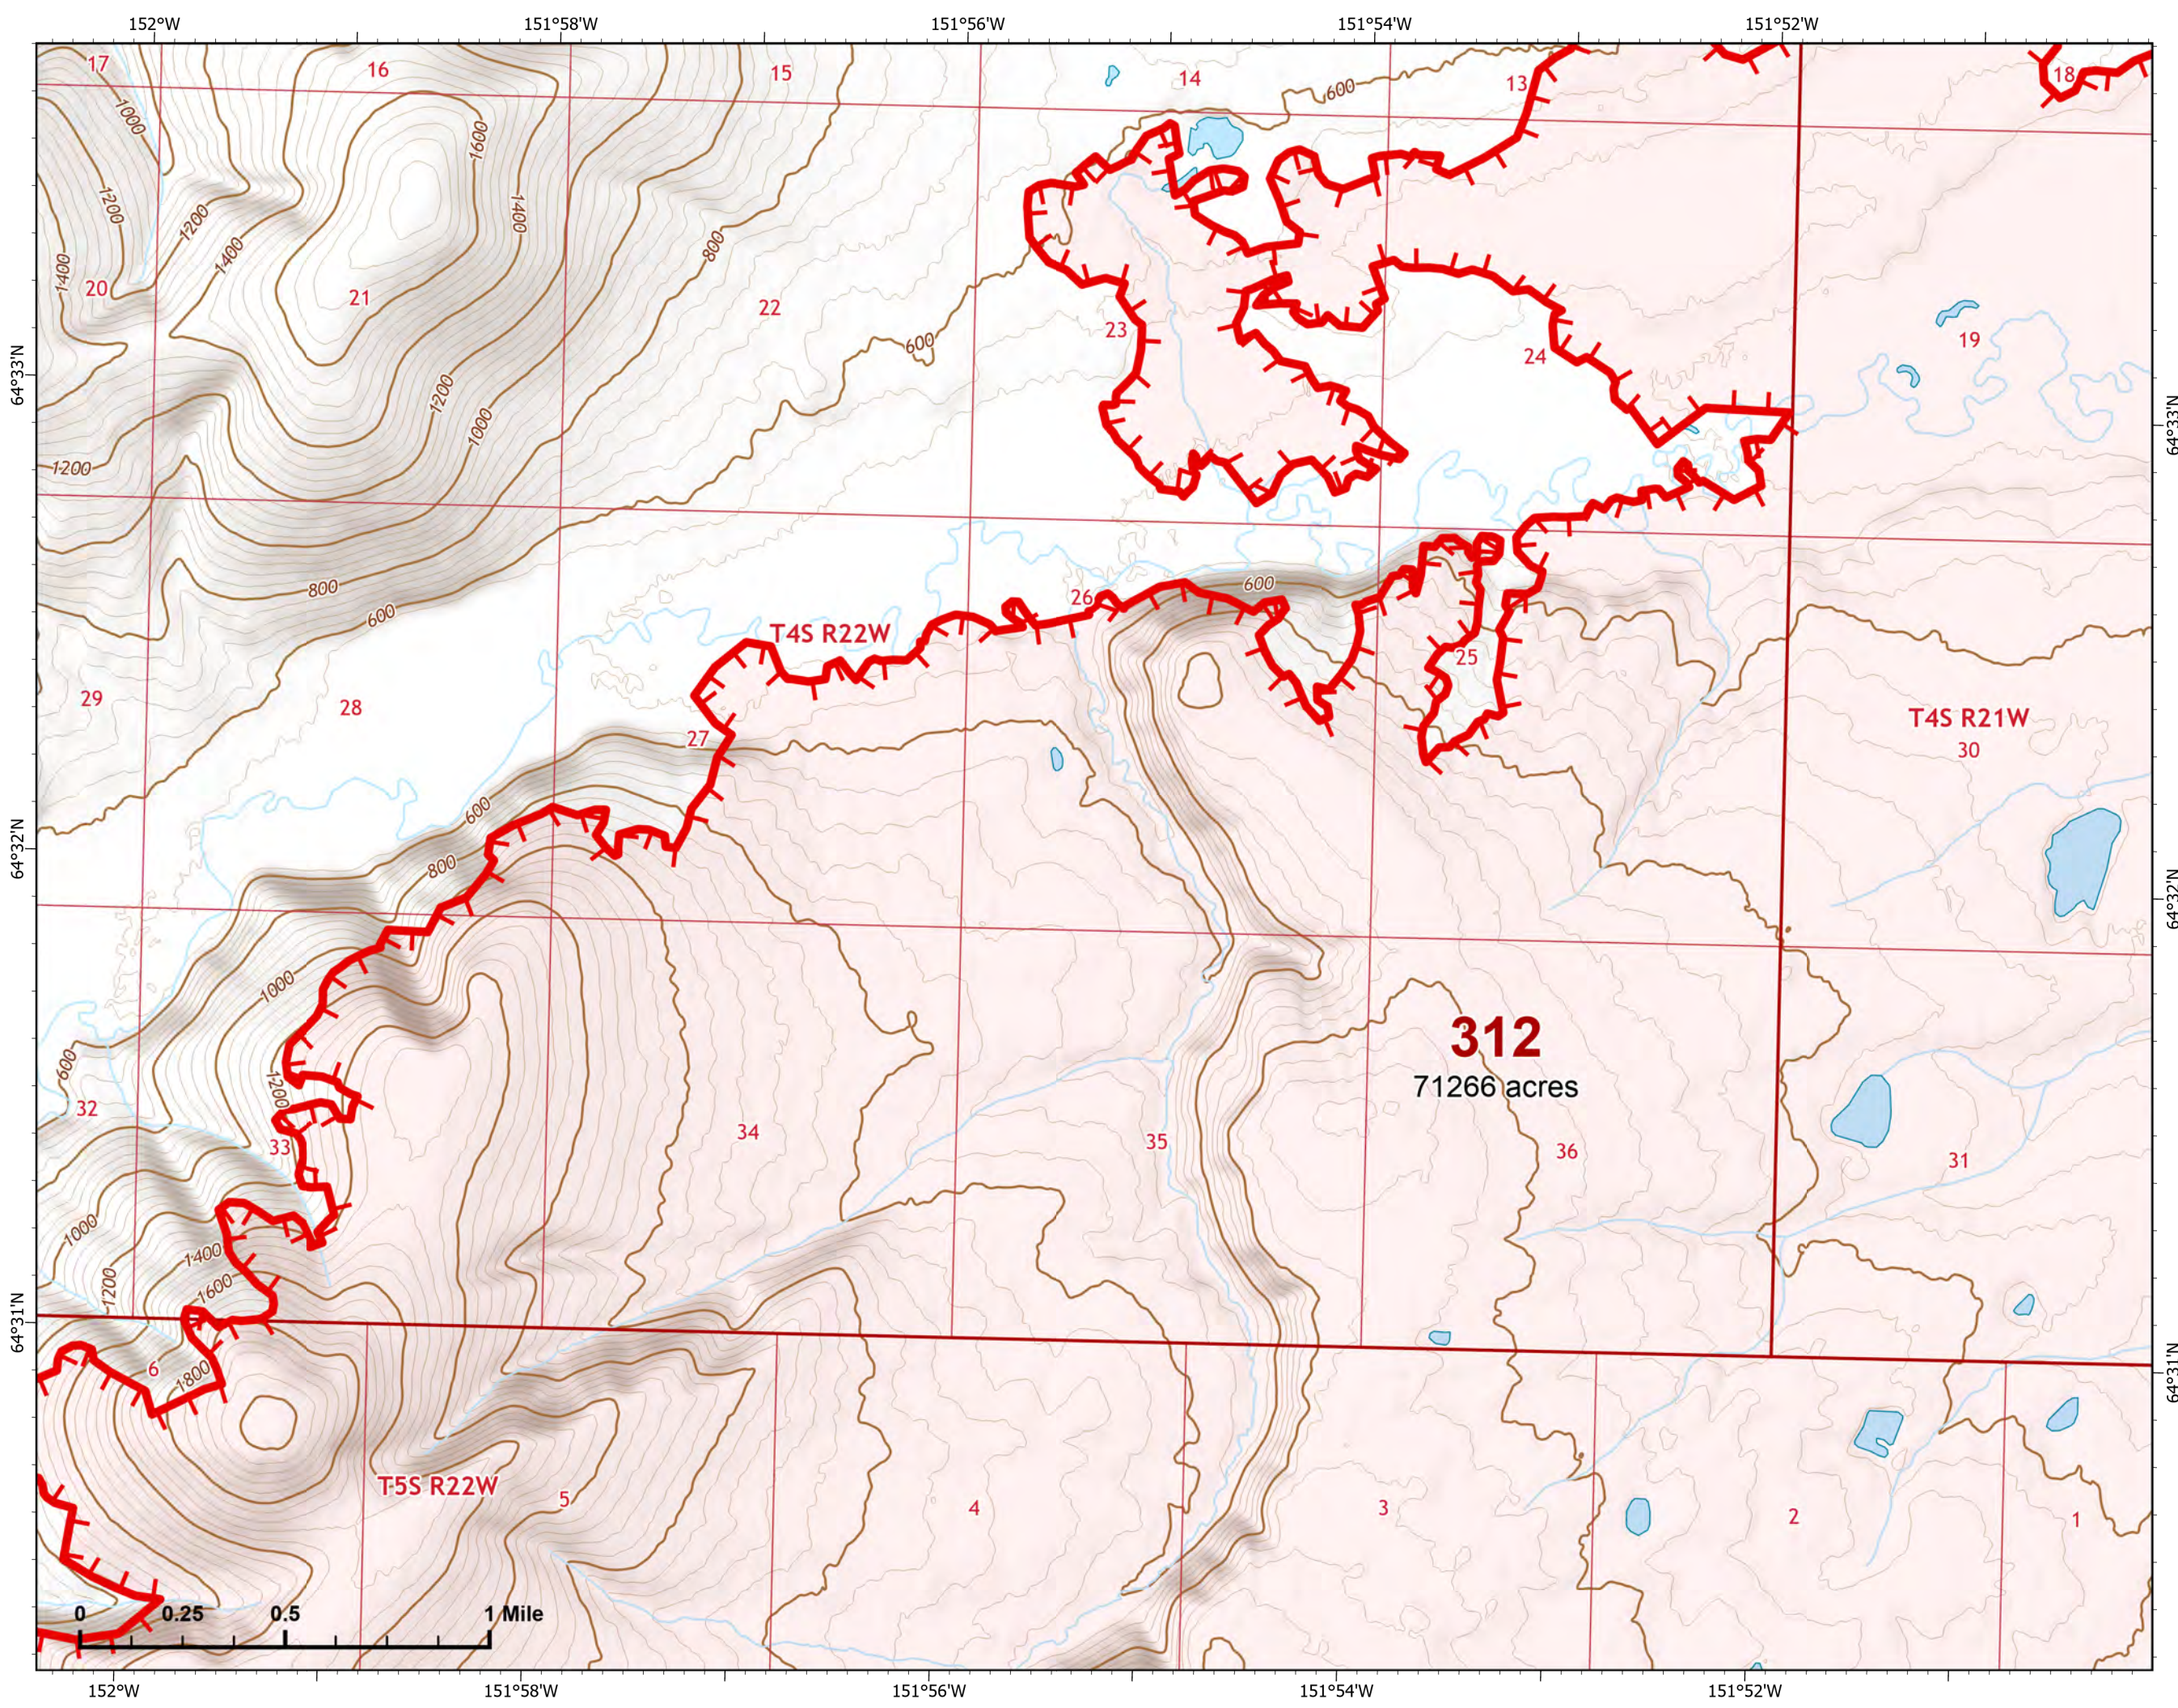

IAP Index Map

Bean Complex
AK-TAD-000898

08/03/2022

197,255 acres at 07/29 2200

 Wildfire Daily Fire Perimeter

IAP Map

Bean Complex
AK-TAD-000898

08/03/2022

Fire: 312 (Bitzshitini)

Page 312 - 1

-  Helispot
-  Structure
-  Other
-  Wildfire Daily Fire Perimeter
-  Uncontained

NR Team 4
8/3/2022 0707

IAP Map

Bean Complex
AK-TAD-000898
08/03/2022
Fire: 312 (Bitzshitini)

Page 312 - 2

-  Helispot
-  Wildfire Daily Fire Perimeter
-  Uncontained

NR Team 4
8/3/2022 0708

IAP Map

Bean Complex
AK-TAD-000898
08/03/2022
Fire: 312 (Bitzshitini)

Page 312 - 3

-  Wildfire Daily Fire Perimeter
-  Uncontained

IAP Map

Bean Complex
AK-TAD-000898

08/03/2022

Fire: 312 (Bitzshitini)

Page 312 - 4

-  Wildfire Daily Fire Perimeter
-  Uncontained

NR Team 4
8/3/2022 0710

IAP Map