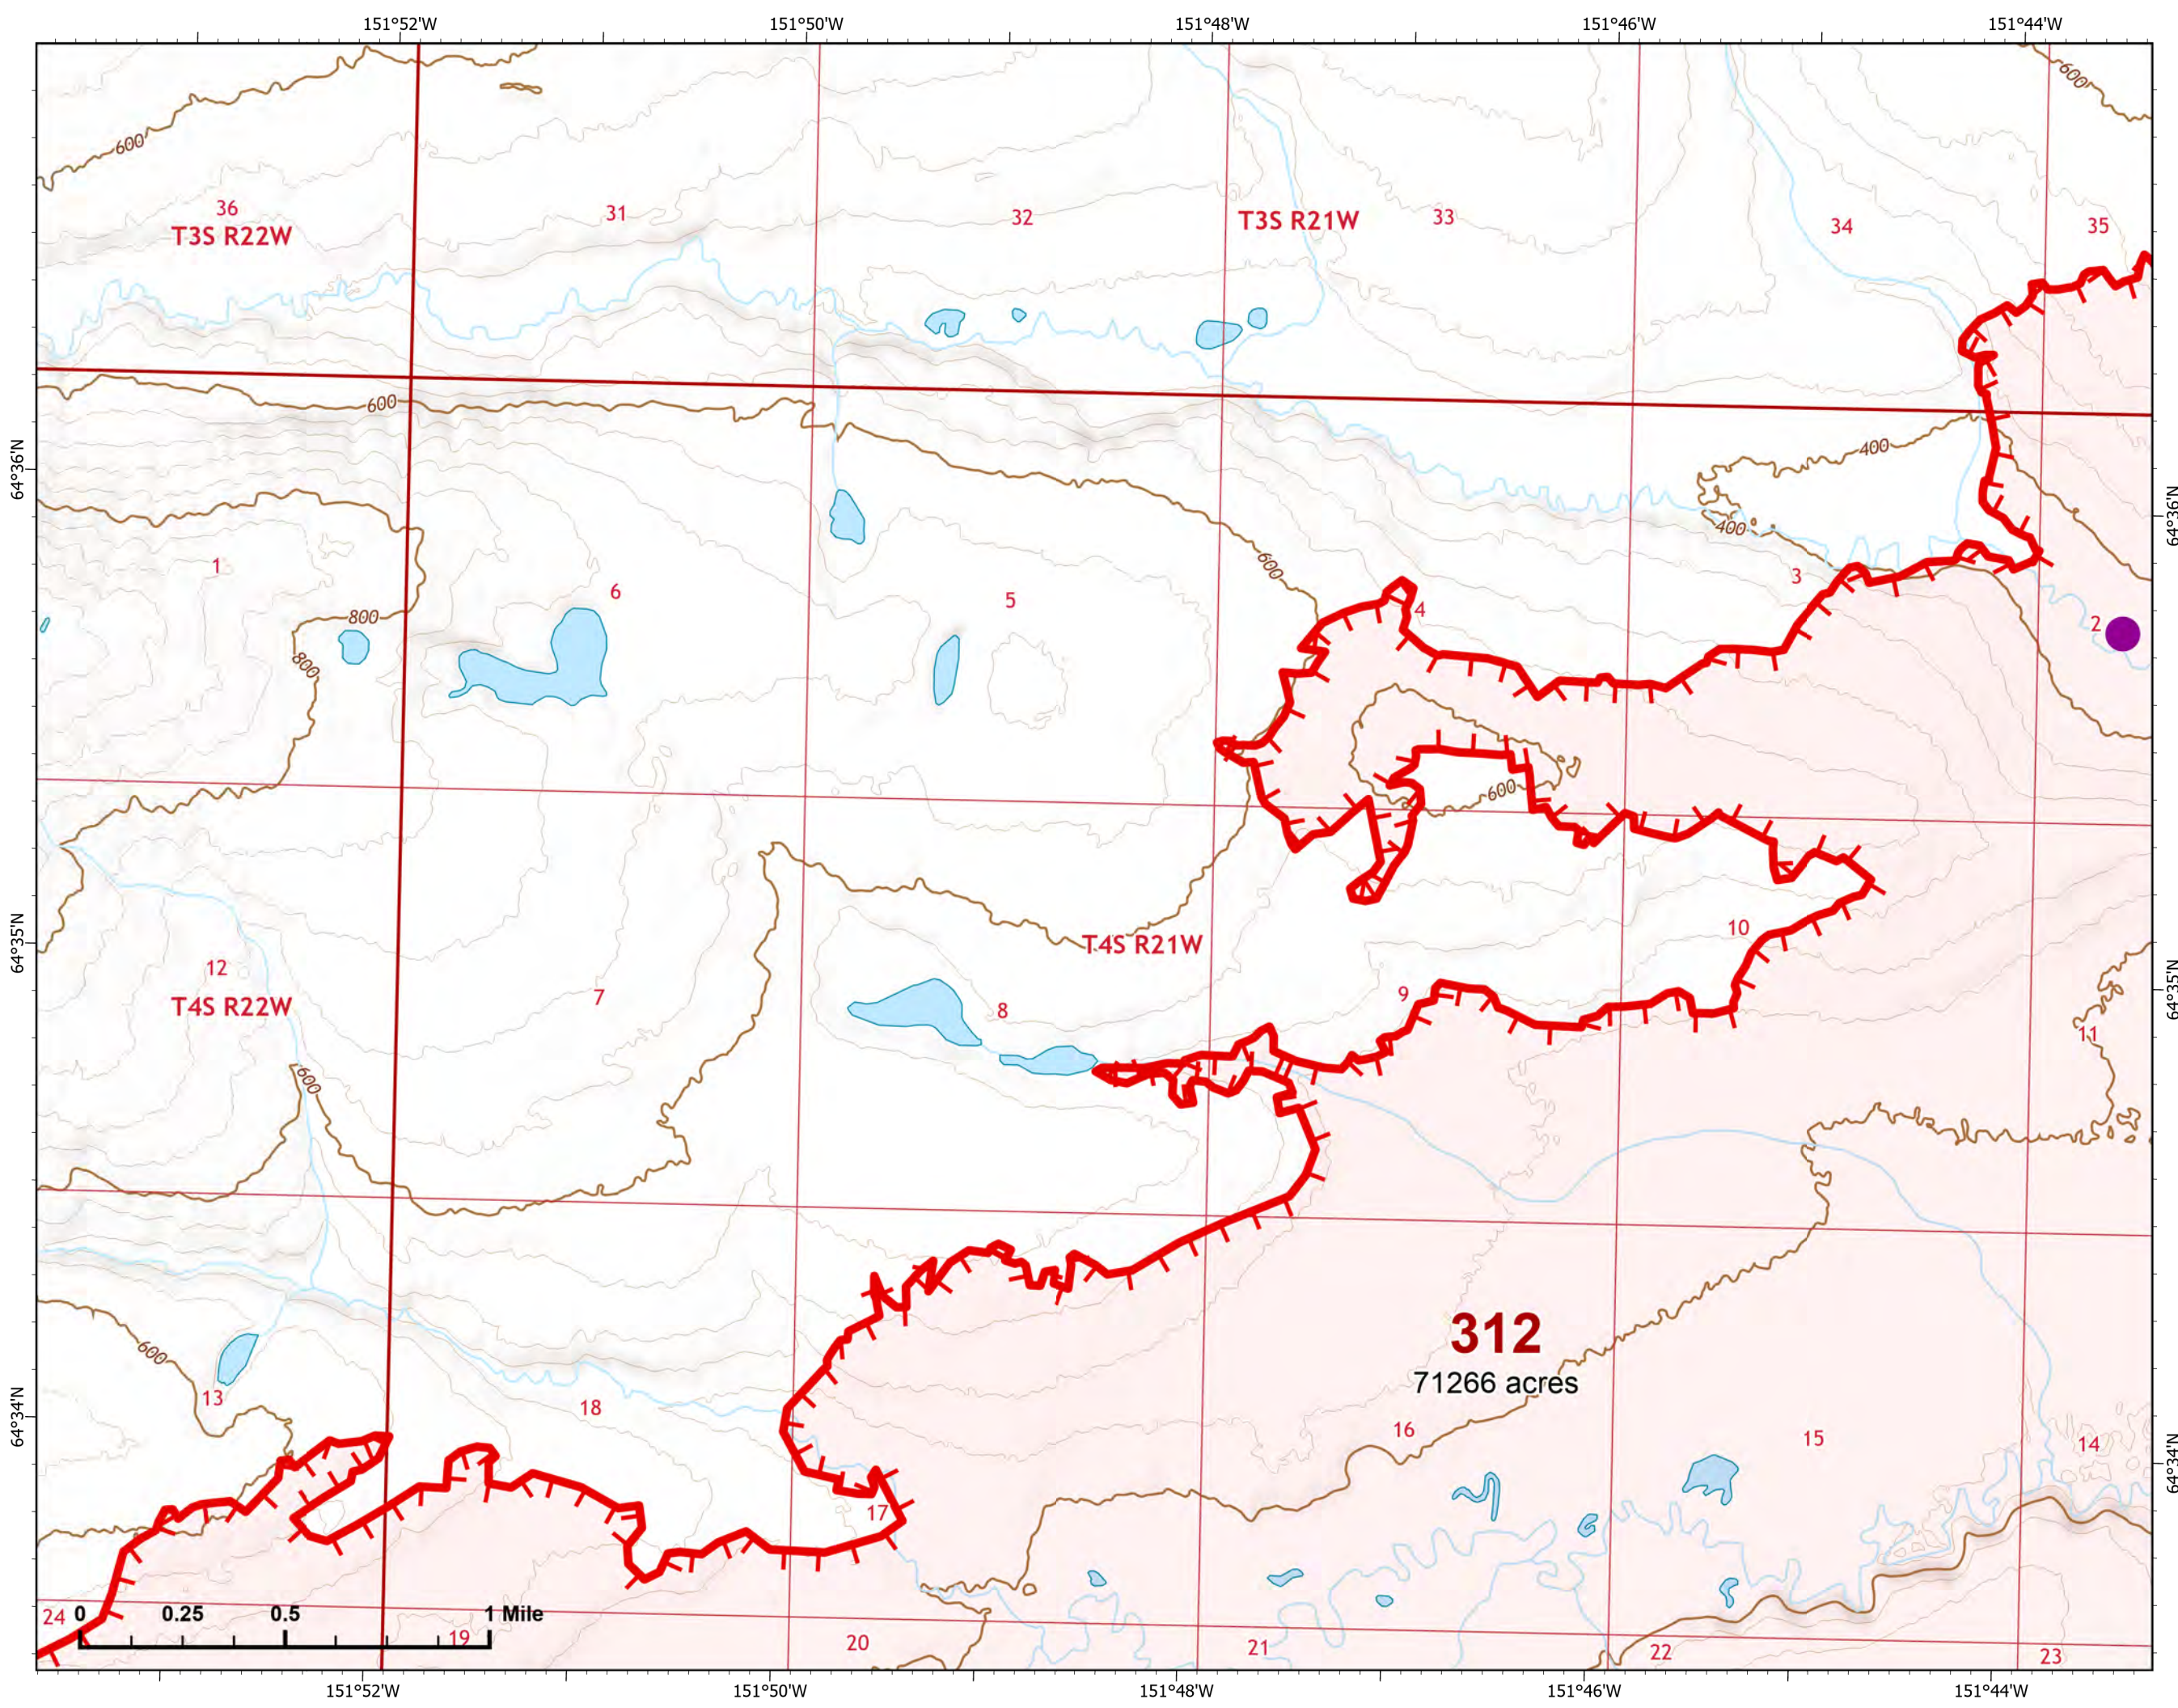

IAP Index Map

Bean Complex
AK-TAD-000898

08/03/2022

197,255 acres at 07/29 2200

 Wildfire Daily Fire Perimeter

IAP Map

Bean Complex
AK-TAD-000898

08/03/2022

Fire: 312 (Bitzshitini)

Page 312 - 1

-  Helispot
-  Structure
-  Other
-  Wildfire Daily Fire Perimeter
-  Uncontained

NR Team 4
8/3/2022 0707

IAP Map

Bean Complex
AK-TAD-000898
08/03/2022
Fire: 312 (Bitzshitini)

Page 312 - 2

-  Helispot
-  Wildfire Daily Fire Perimeter
-  Uncontained

NR Team 4
8/3/2022 0708

IAP Map

Bean Complex
AK-TAD-000898
08/03/2022
Fire: 312 (Bitzshitini)

Page 312 - 3

-  Wildfire Daily Fire Perimeter
-  Uncontained