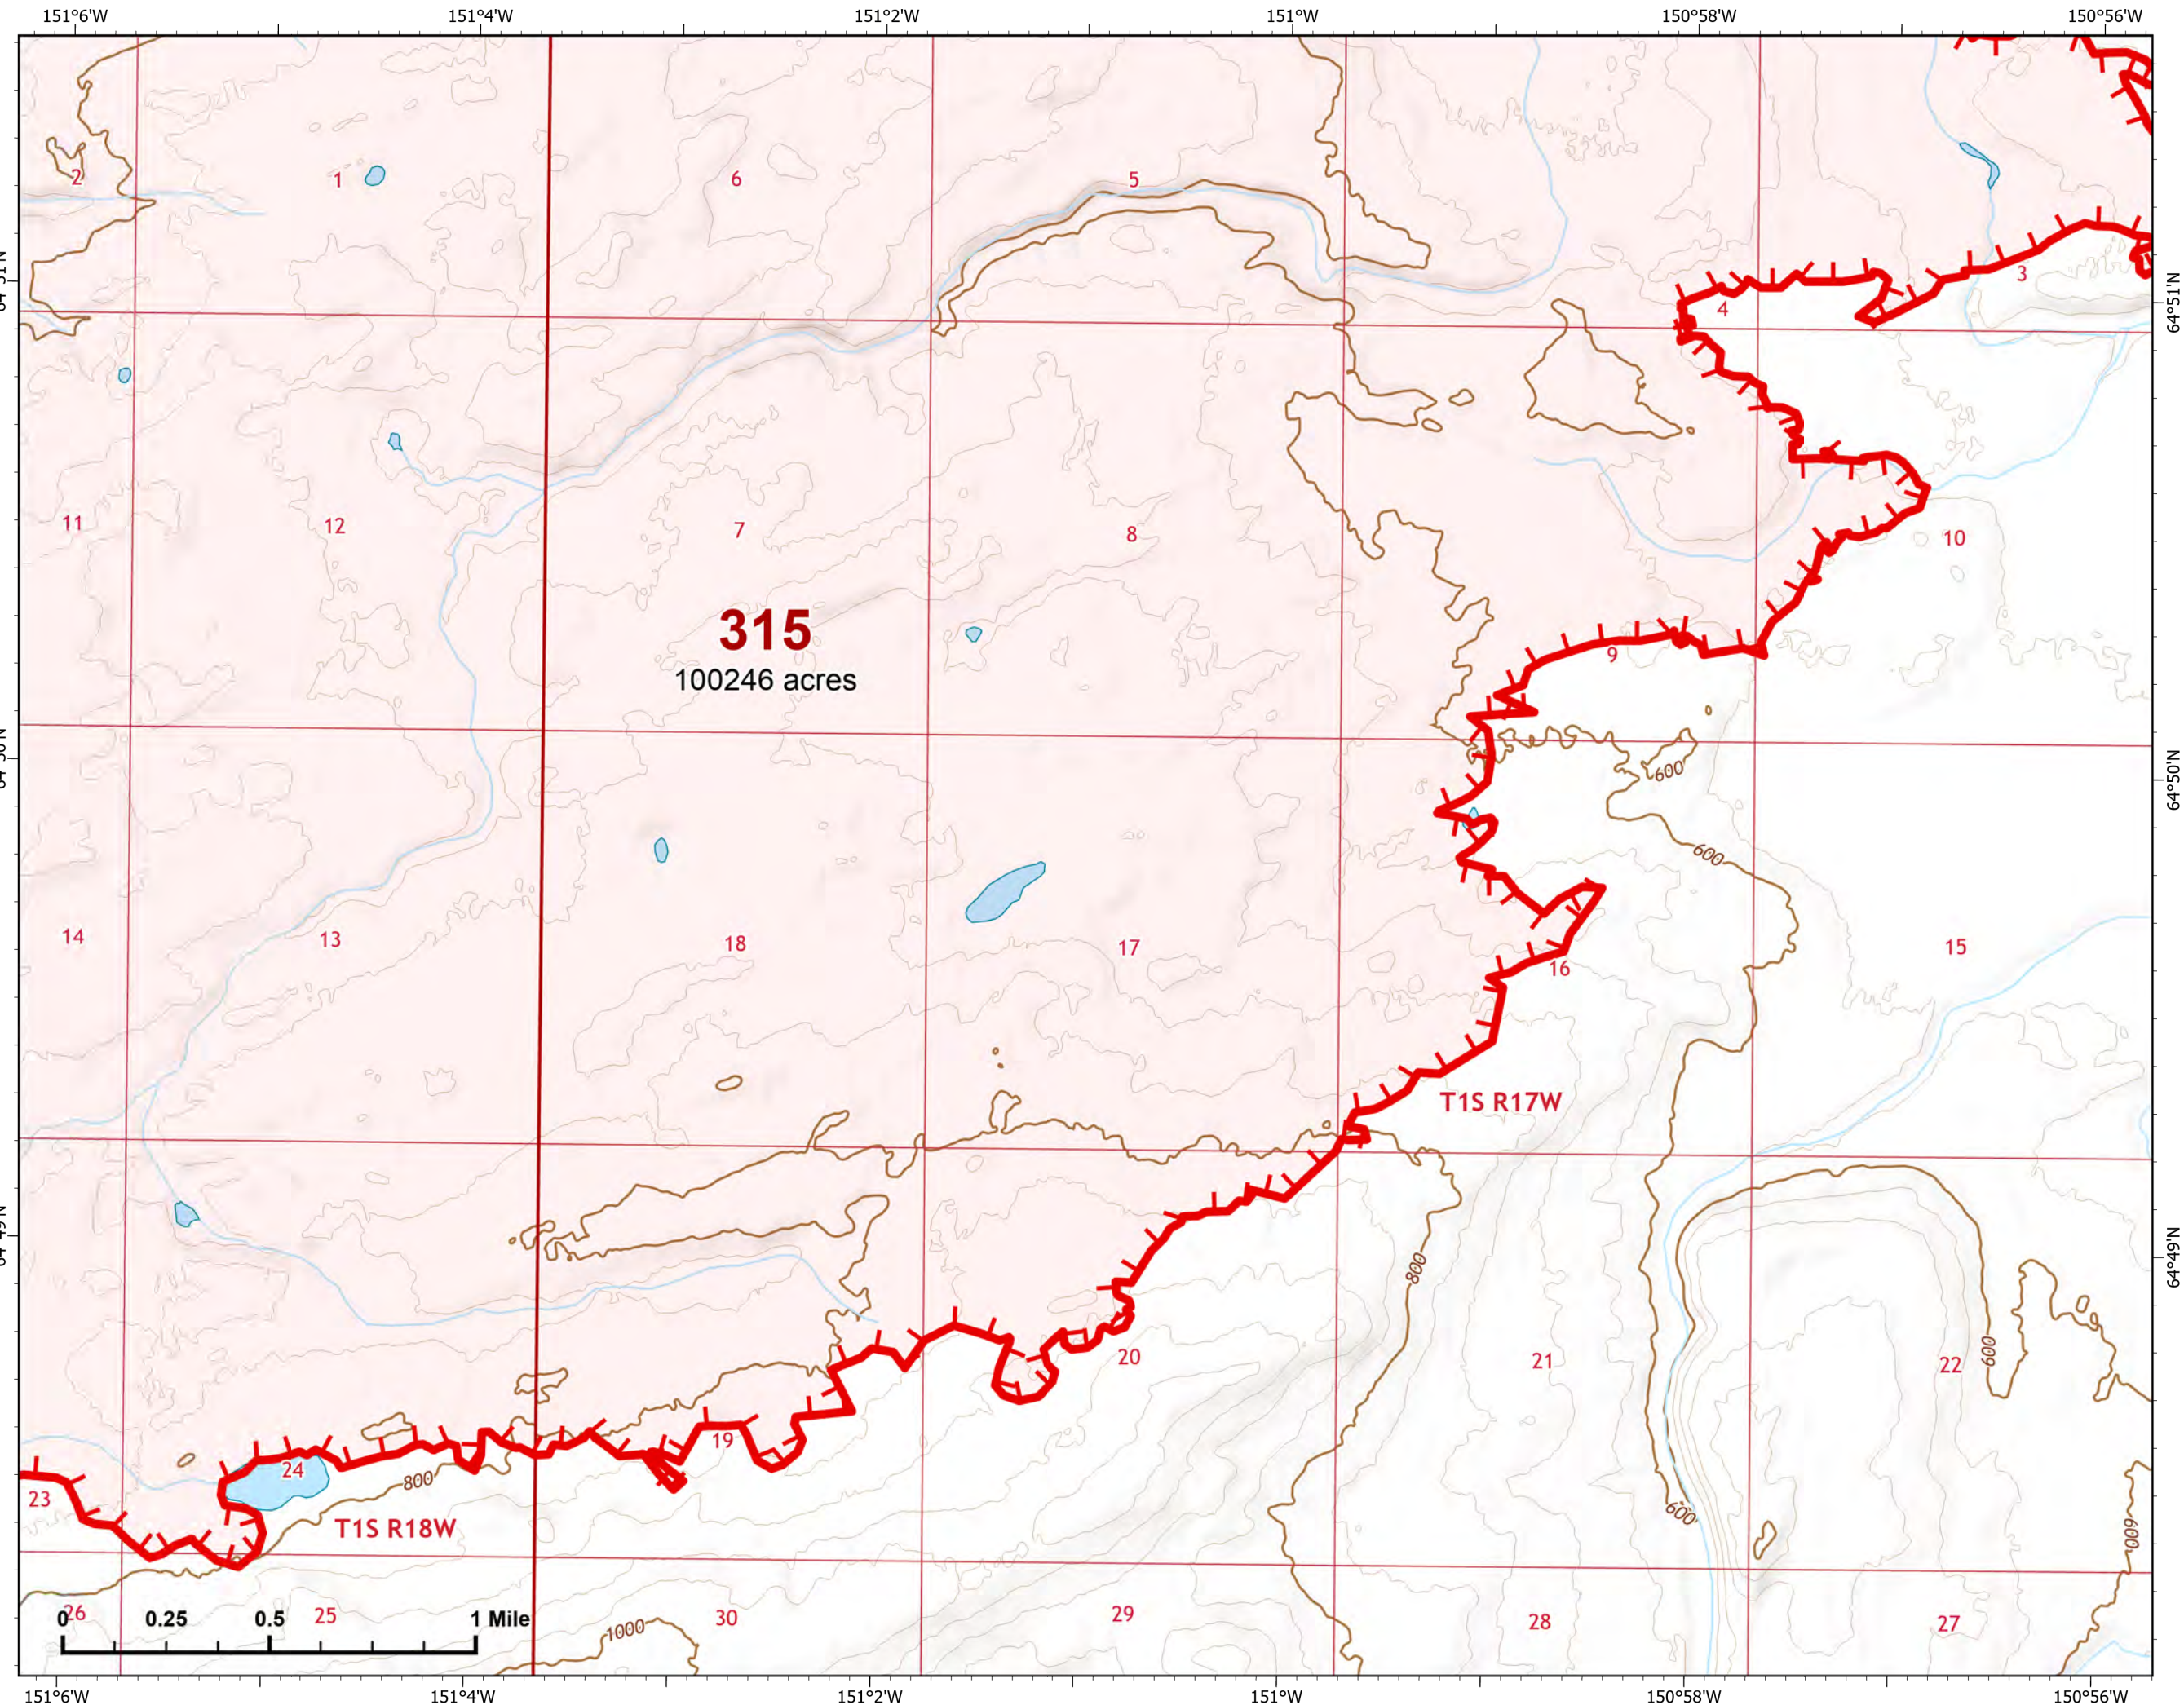

Page 315 - 10

-  Wildfire Daily Fire Perimeter
-  Uncontained

IAP Map

Bean Complex
AK-TAD-000898
08/03/2022
Fire: 315 (Chitanana)

Page 315 - 11

-  Wildfire Daily Fire Perimeter
-  Uncontained

NR Team 4
8/3/2022 0733