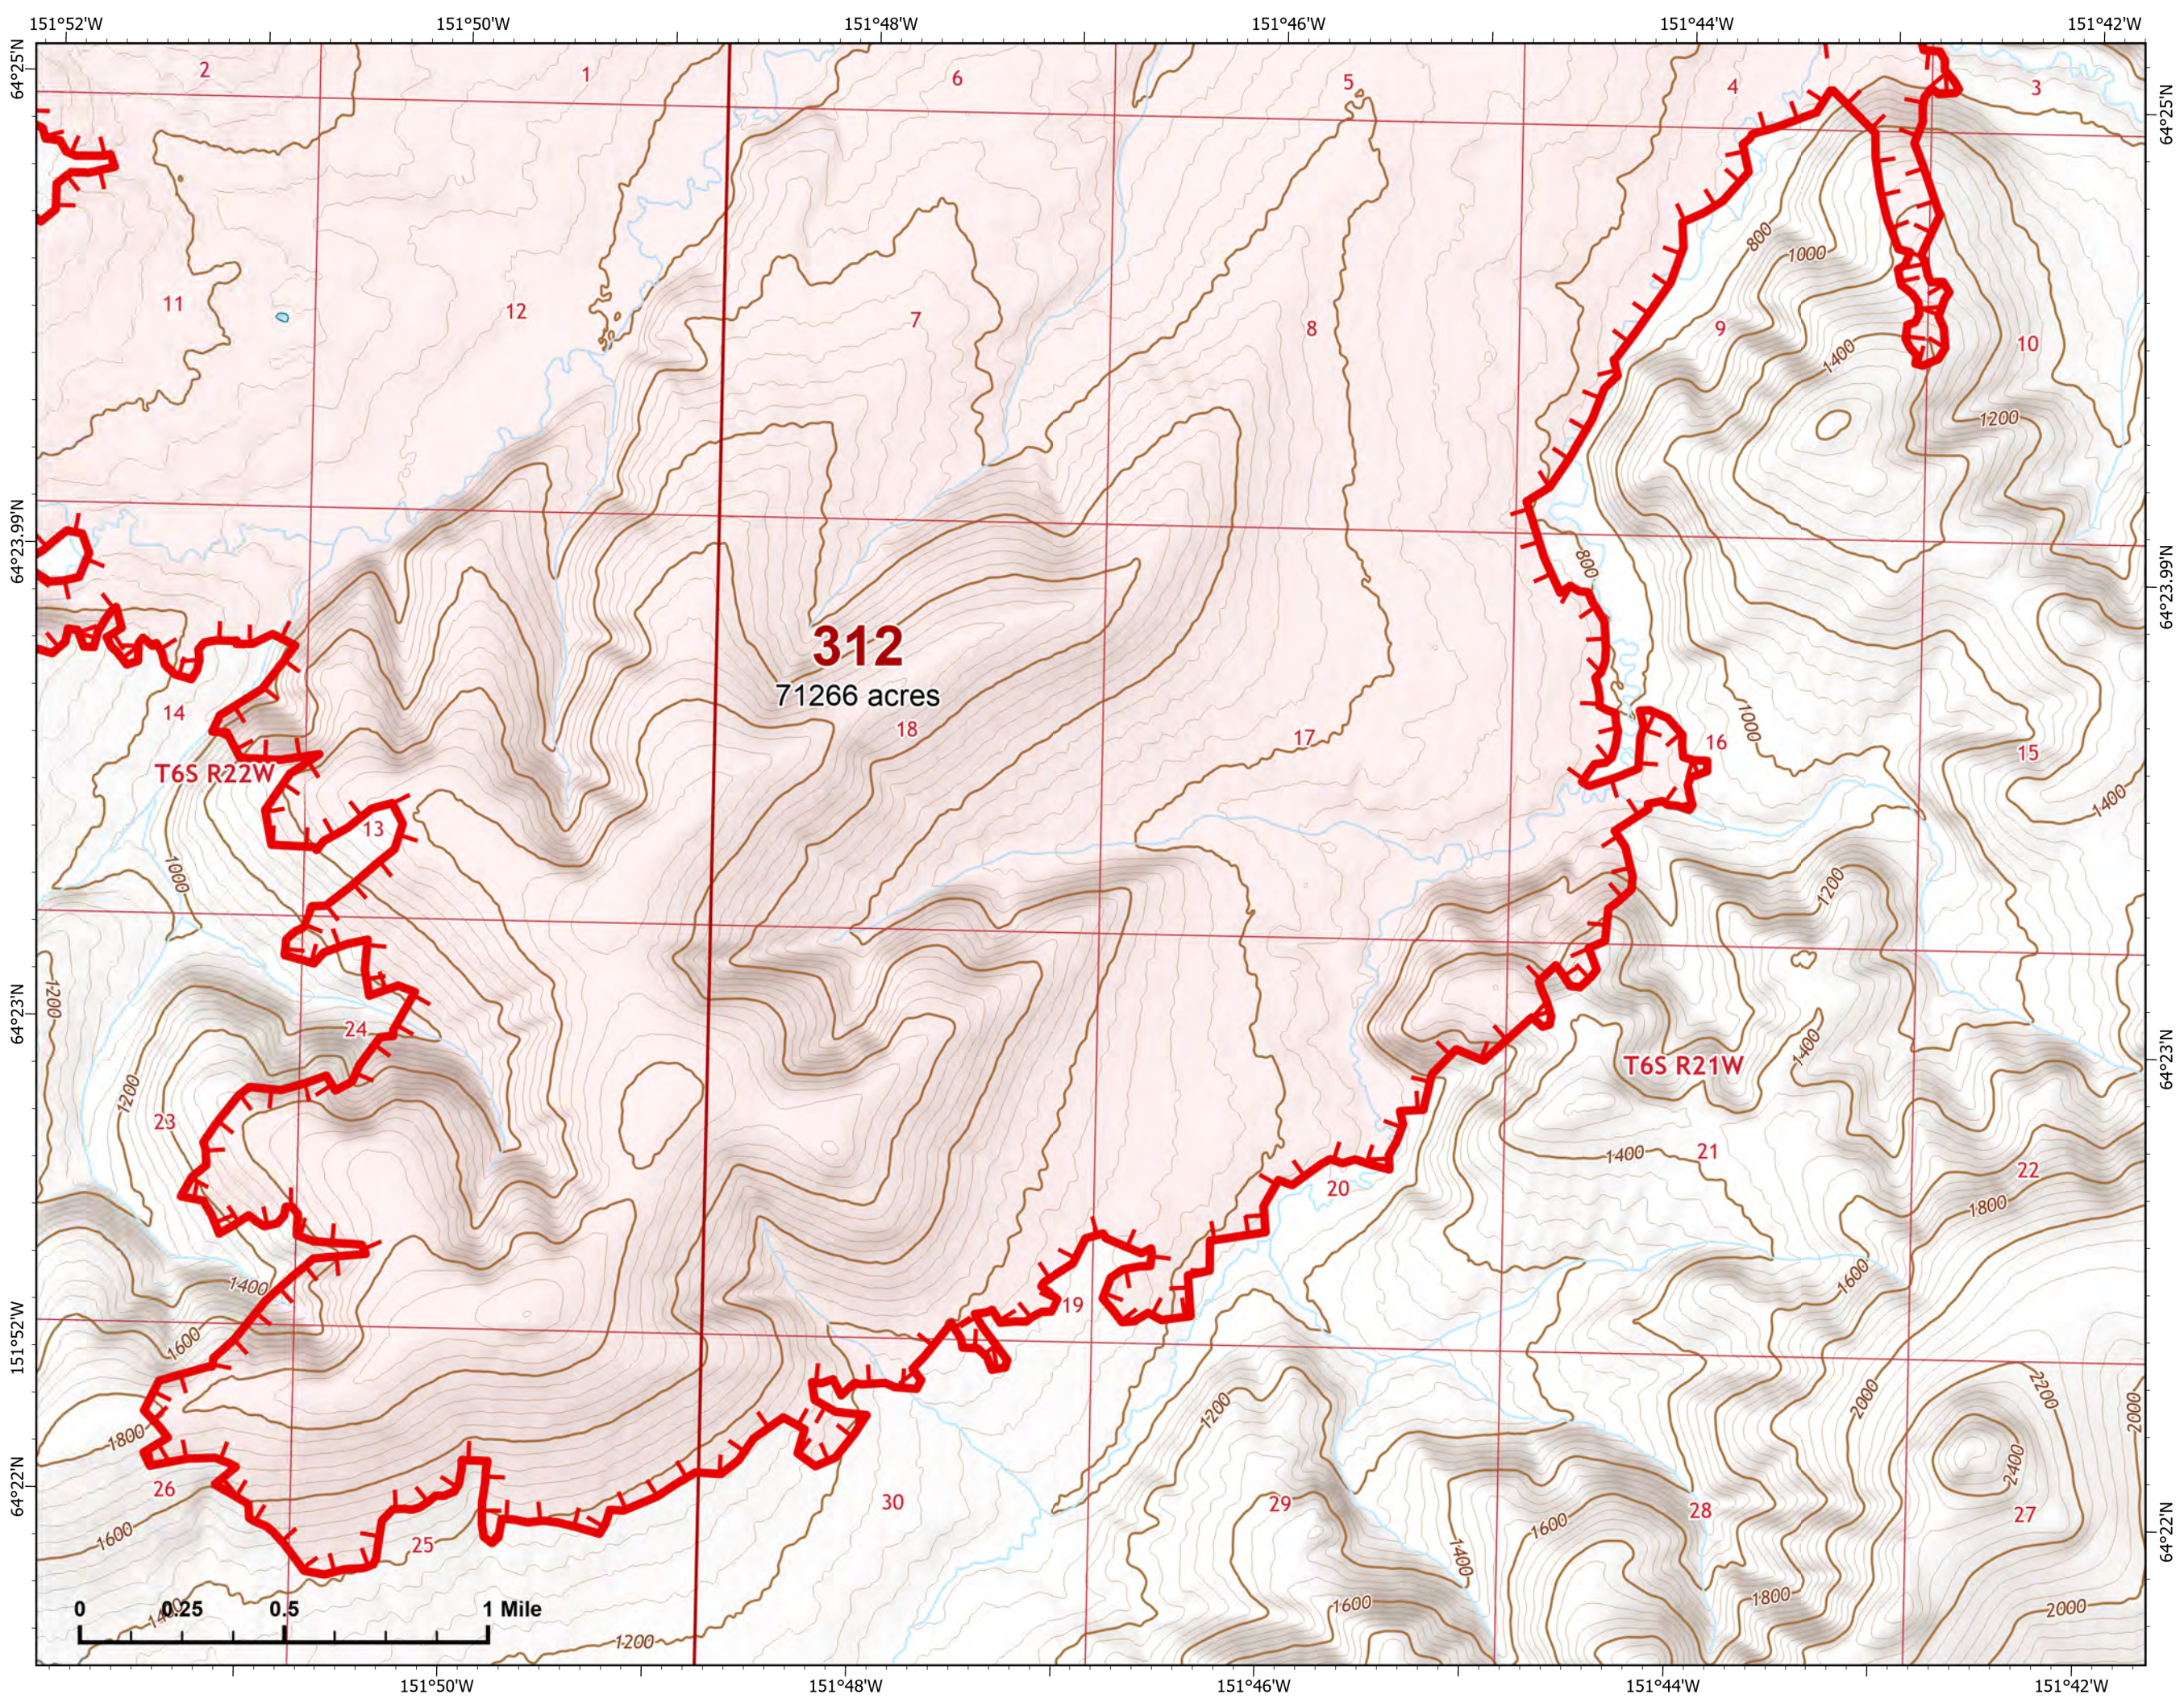

Fire: 312 (Bitzshitini)

Page 312 - 6

-  Wildfire Daily Fire Perimeter
-  Uncontained

NR Team 4
8/3/2022 0711

IAP Map

Bean Complex
AK-TAD-000898

08/03/2022

Fire: 312 (Bitzshitini)

Page 312 - 7

-  Wildfire Daily Fire Perimeter
-  Uncontained

NR Team 4
8/3/2022 0712

IAP Map

Bean Complex
AK-TAD-000898
08/03/2022
Fire: 312 (Bitzshitini)

Page 312 - 8

-  Wildfire Daily Fire Perimeter
-  Uncontained

IAP Map

Bean Complex
AK-TAD-000898

08/03/2022

Fire: 312 (Bitzshitini)

Page 312 - 9

-  Wildfire Daily Fire Perimeter
-  Uncontained

IAP Map

Bean Complex
AK-TAD-000898
08/03/2022
Fire: 312 (Bitzshitini)

Page 312 - 10

-  Helispot
-  Hot Spot - Spot Fire
-  Structure
-  Wildfire Daily Fire Perimeter
-  Uncontained

IAP Map

Bean Complex
AK-TAD-000898
08/03/2022
Fire: 312 (Bitzshitini)

Page 312 - 11

-  Wildfire Daily Fire Perimeter
-  Uncontained