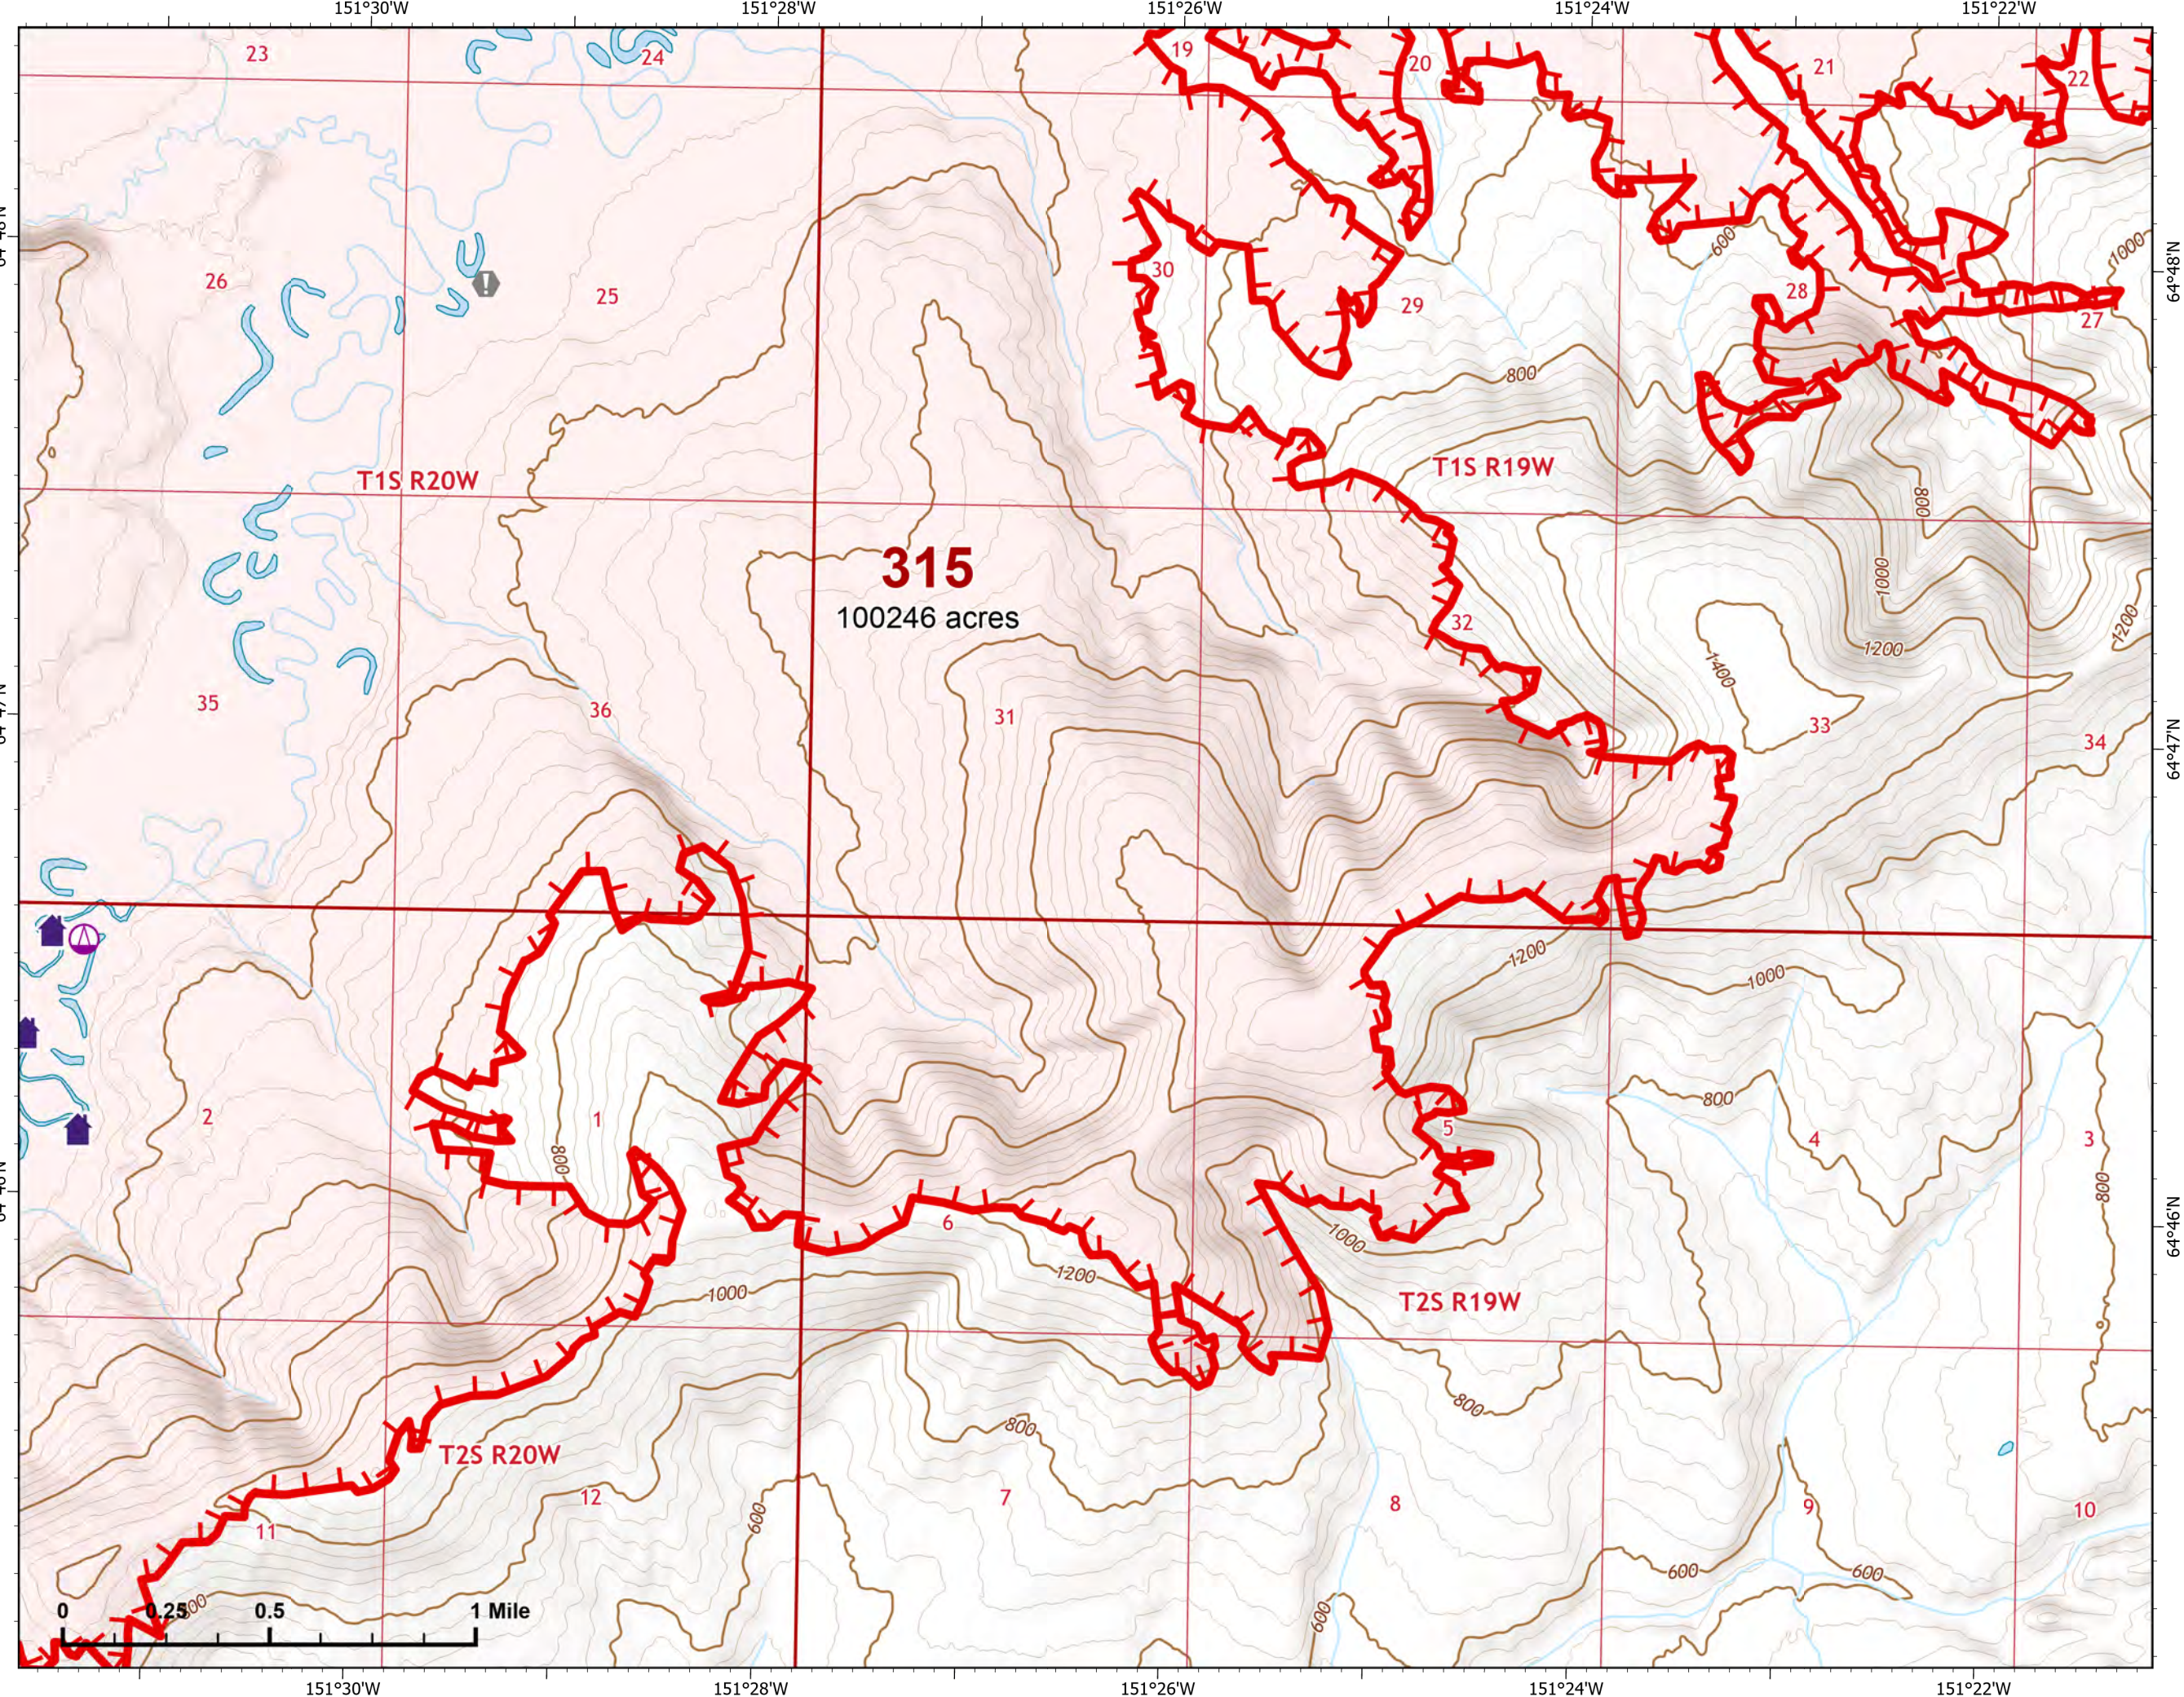

IAP Map

Bean Complex
AK-TAD-000898

08/03/2022

Fire: 315 (Chitanana)

Page 315 - 8

- Sling Site
- Value at Risk
- Structure
- Wildfire Daily Fire Perimeter
- Uncontained

315
100246 acres