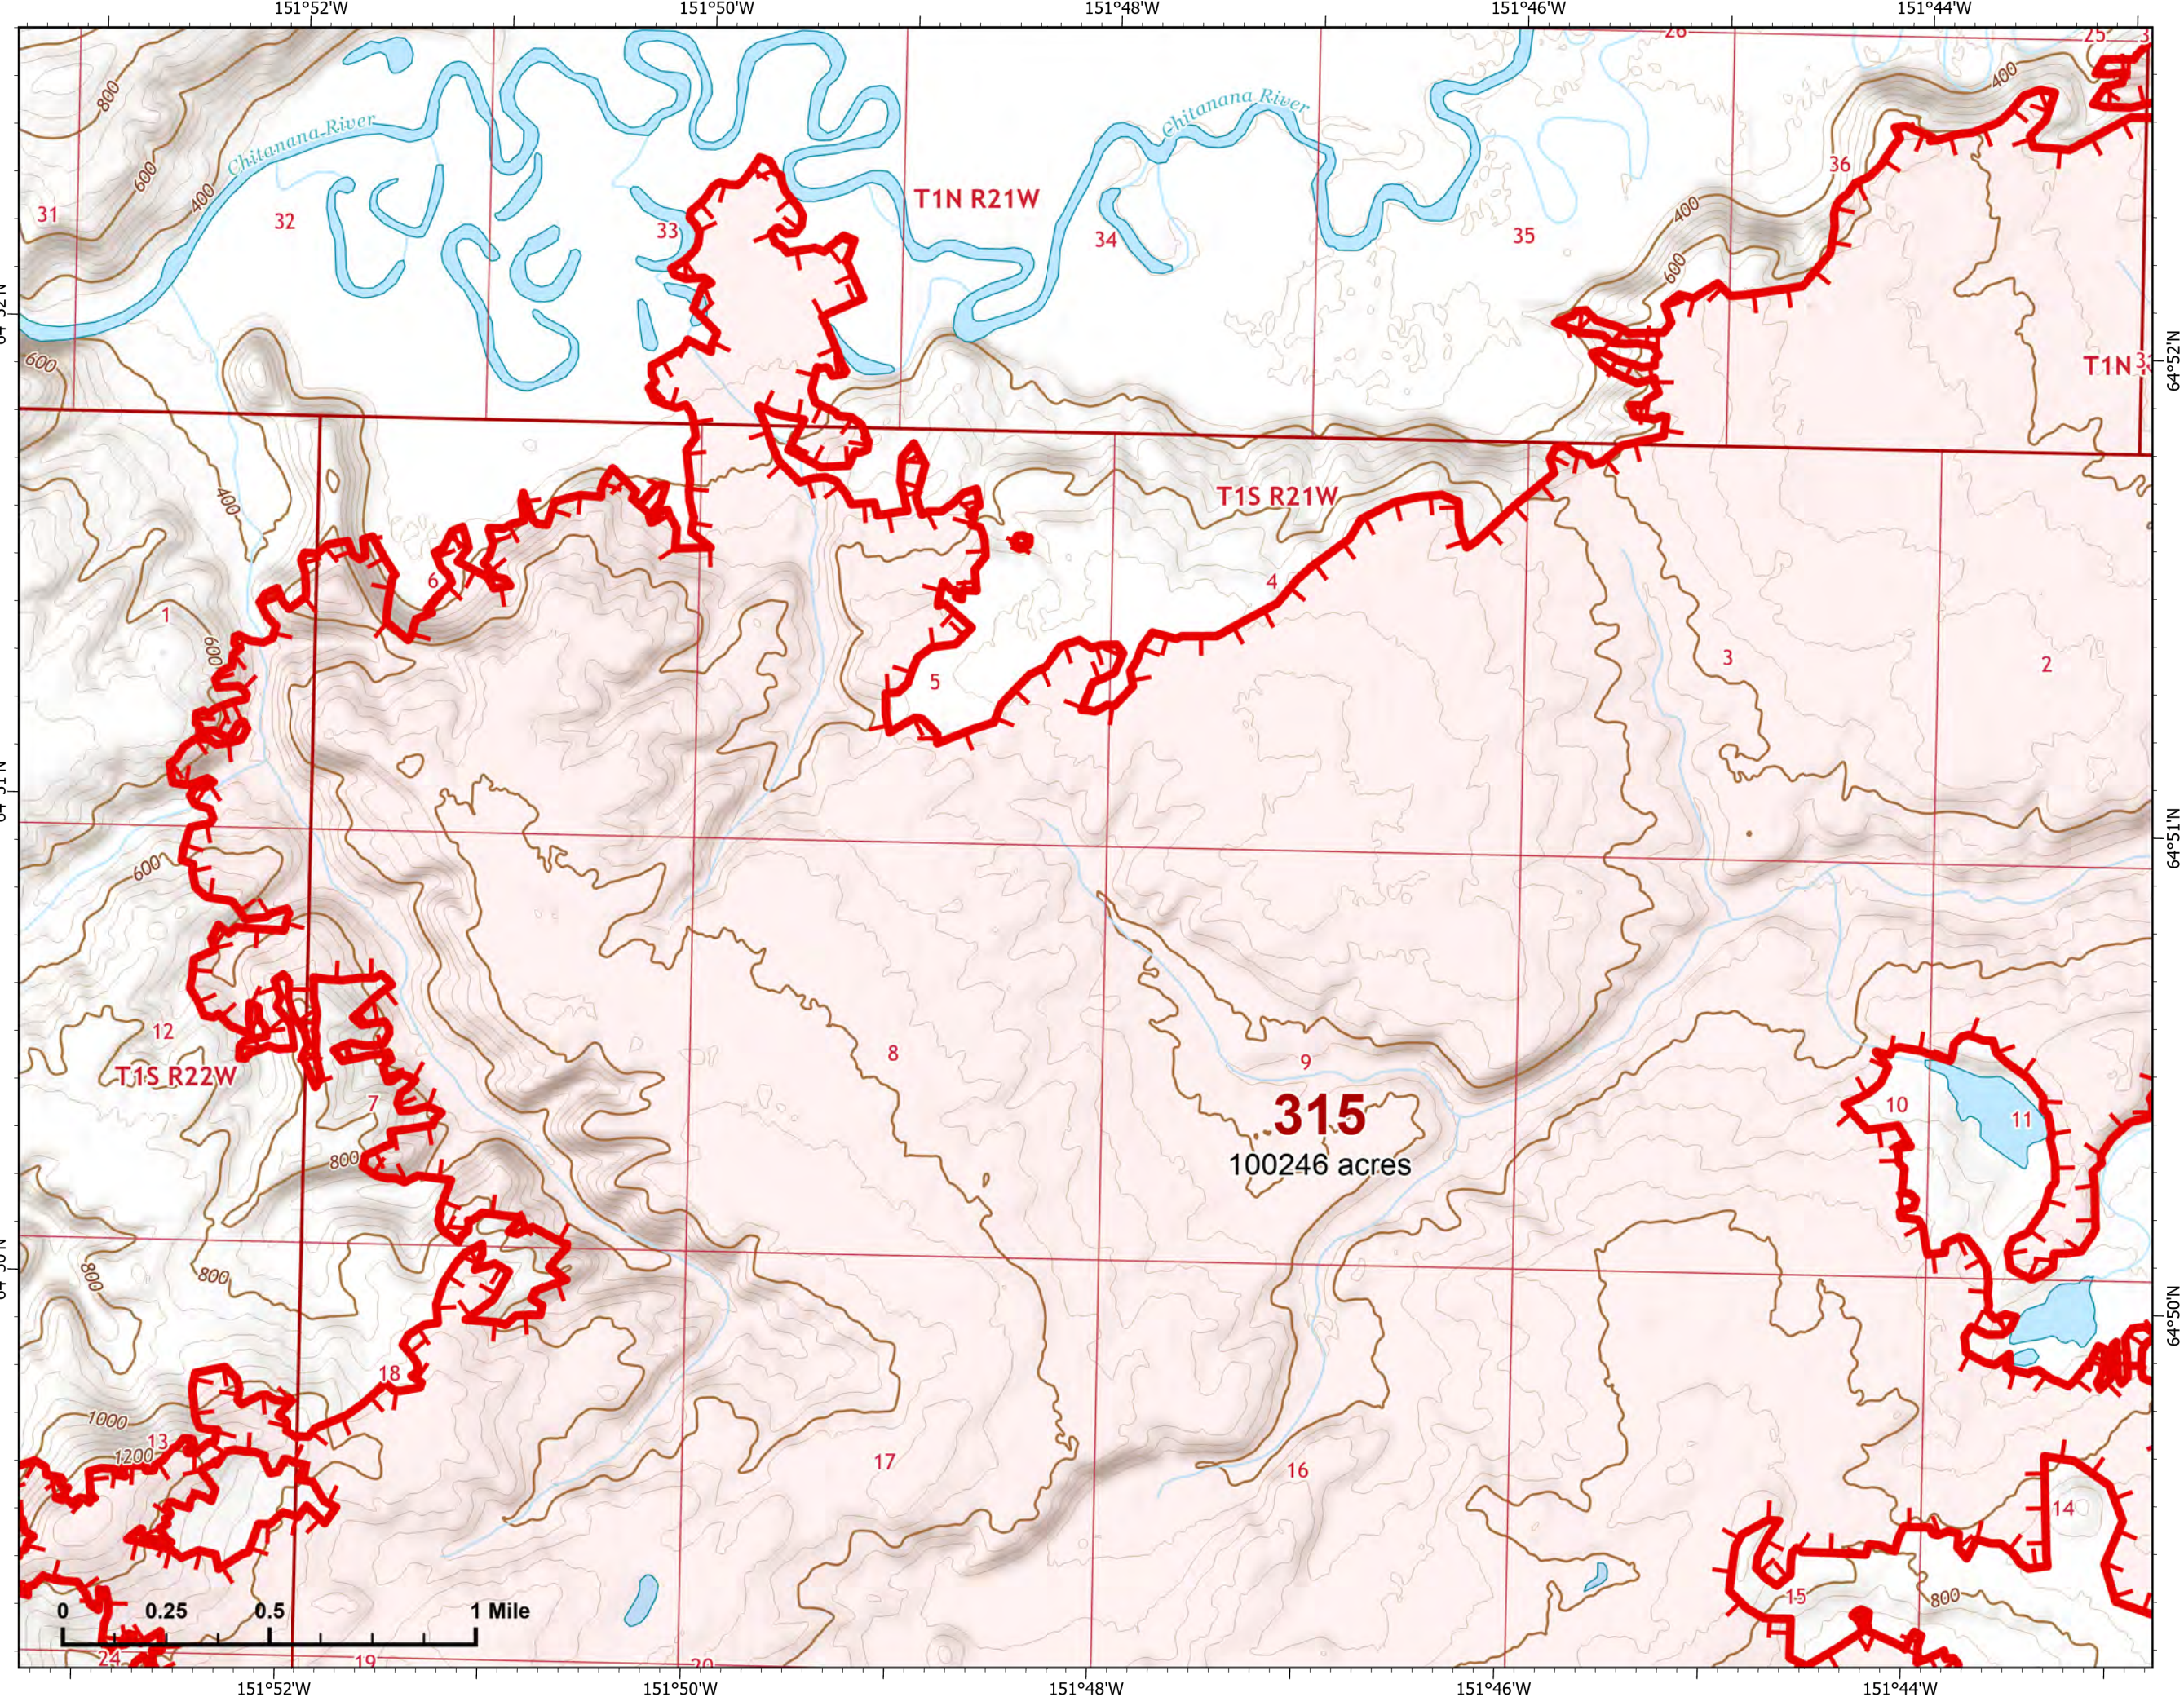

IAP Map

Bean Complex
AK-TAD-000898

08/03/2022

Fire: 315 (Chitanana)

Page 315 - 3

- Wildfire Daily Fire Perimeter
- Uncontained