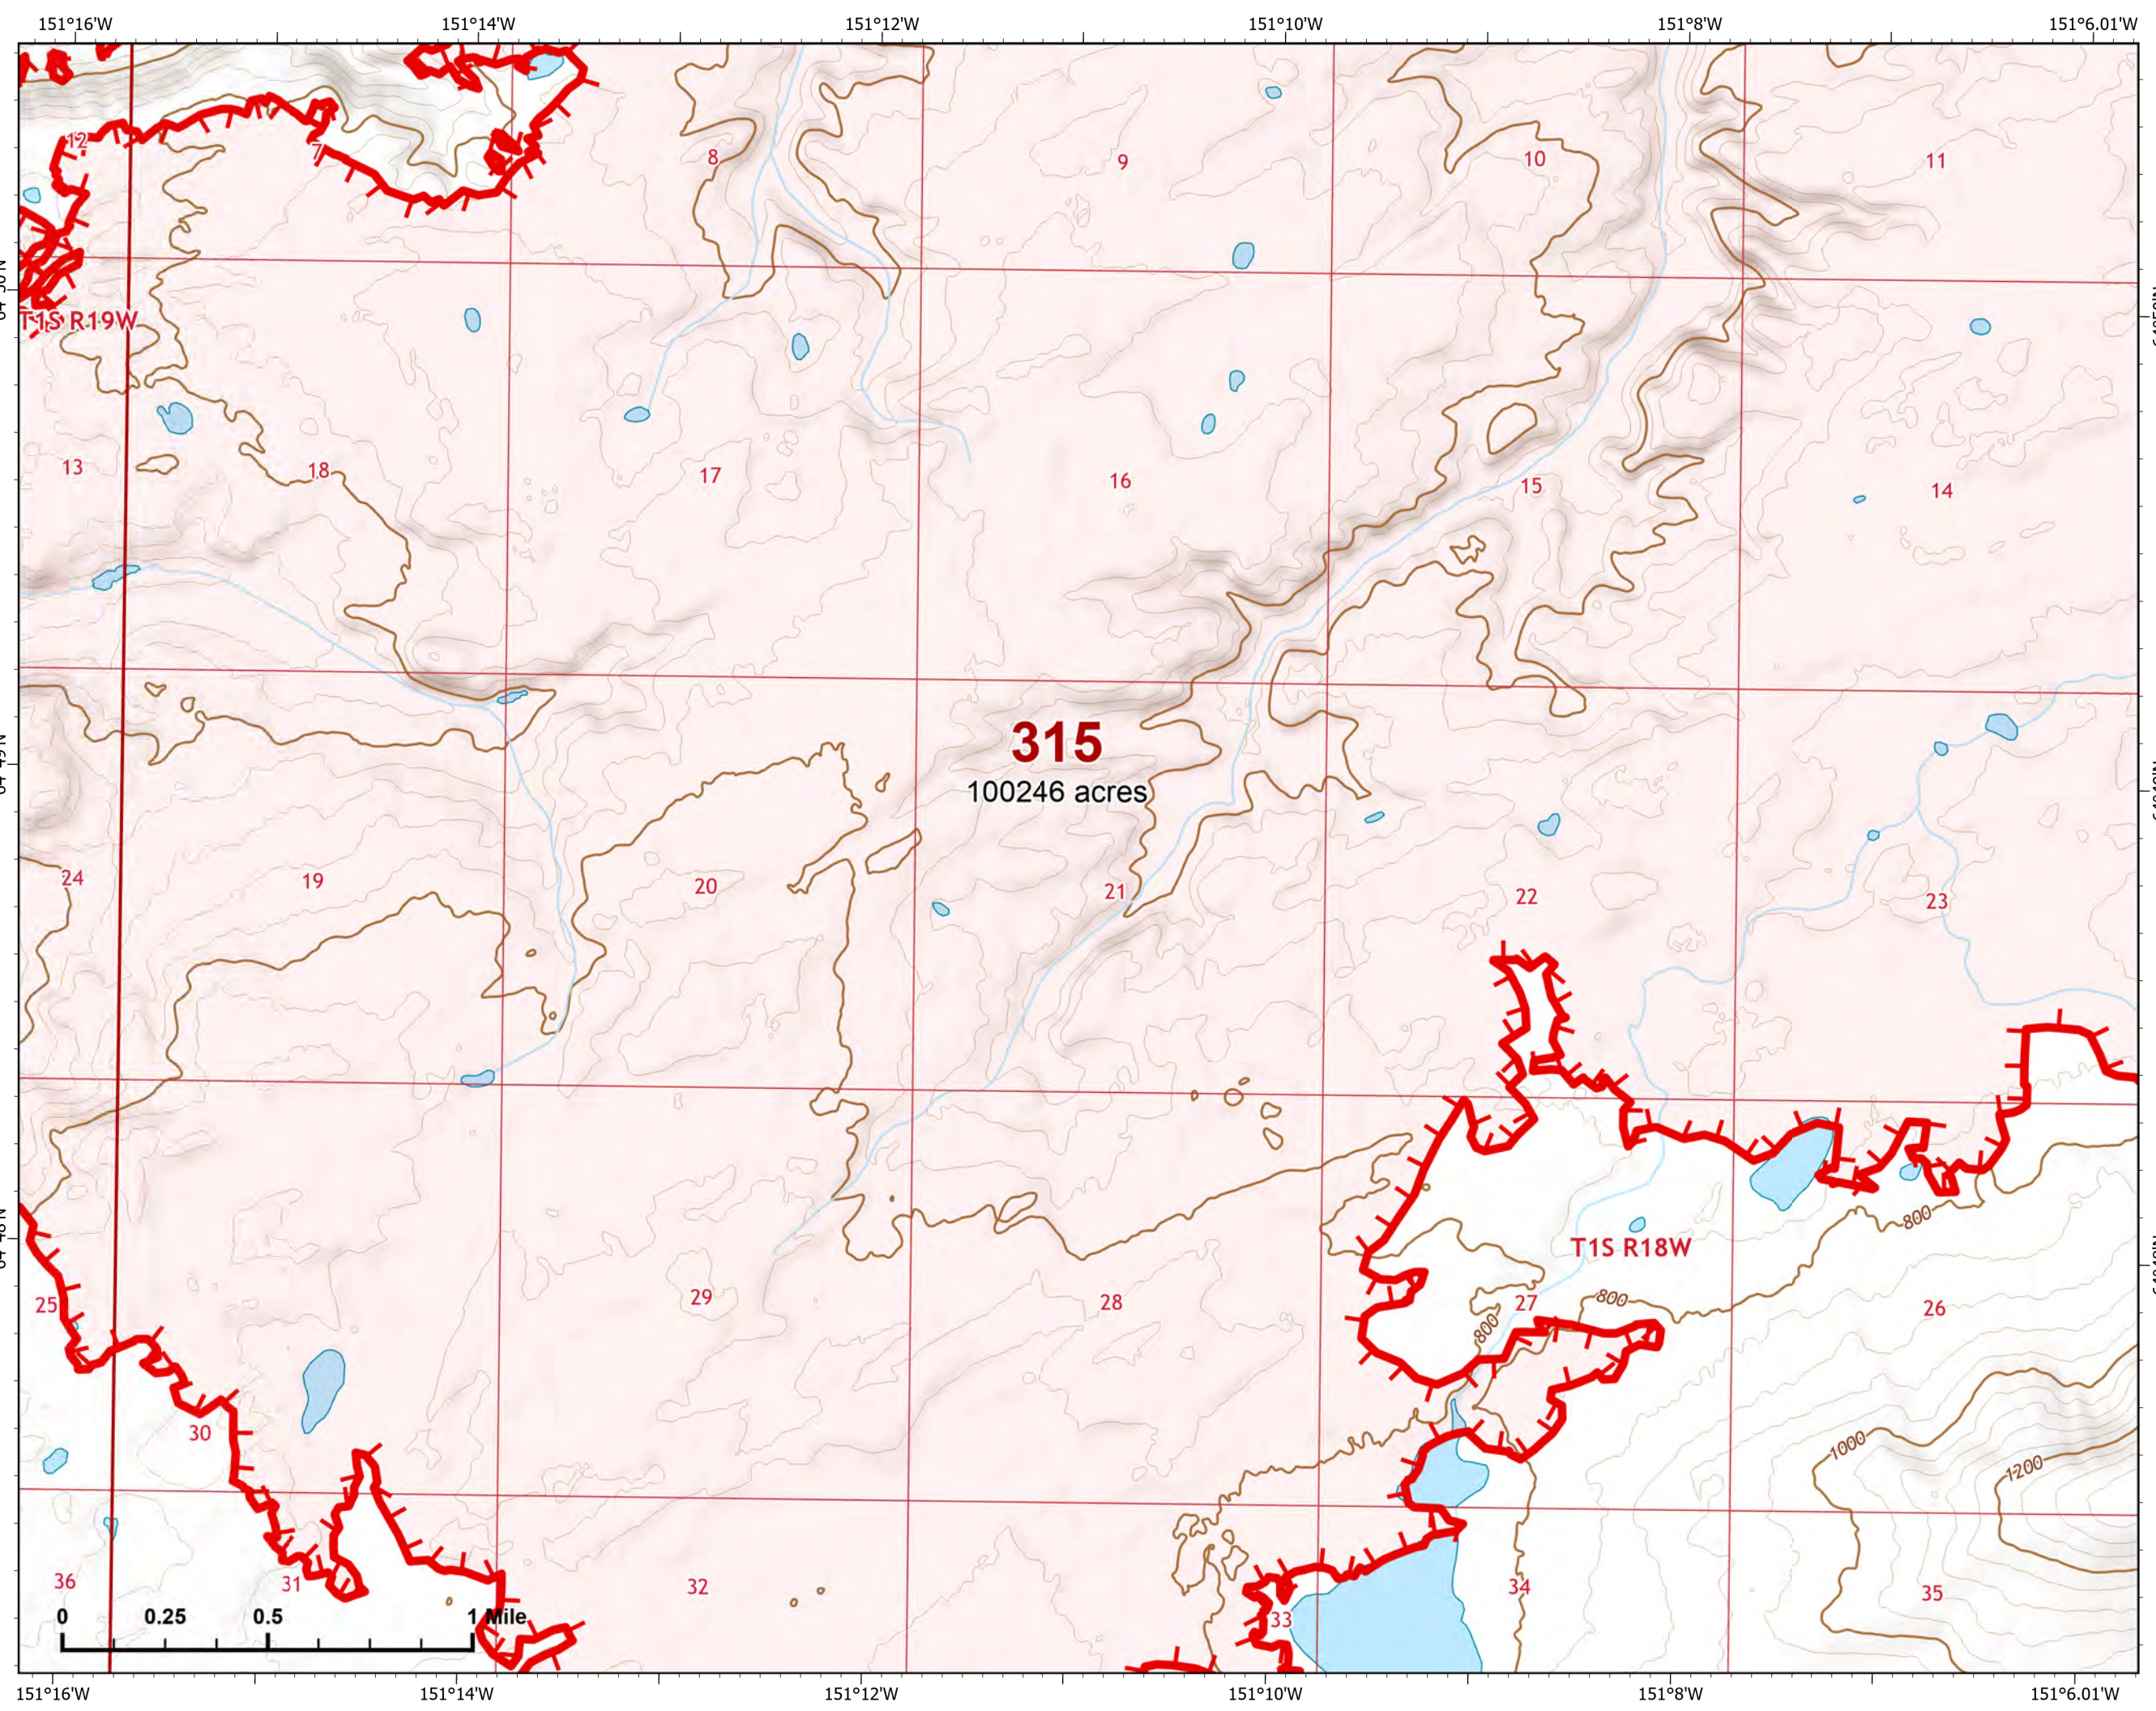

IAP Map

Bean Complex
AK-TAD-000898

08/03/2022

Fire: 315 (Chitanana)

Page 315 - 10

- Wildfire Daily Fire Perimeter
- Uncontained