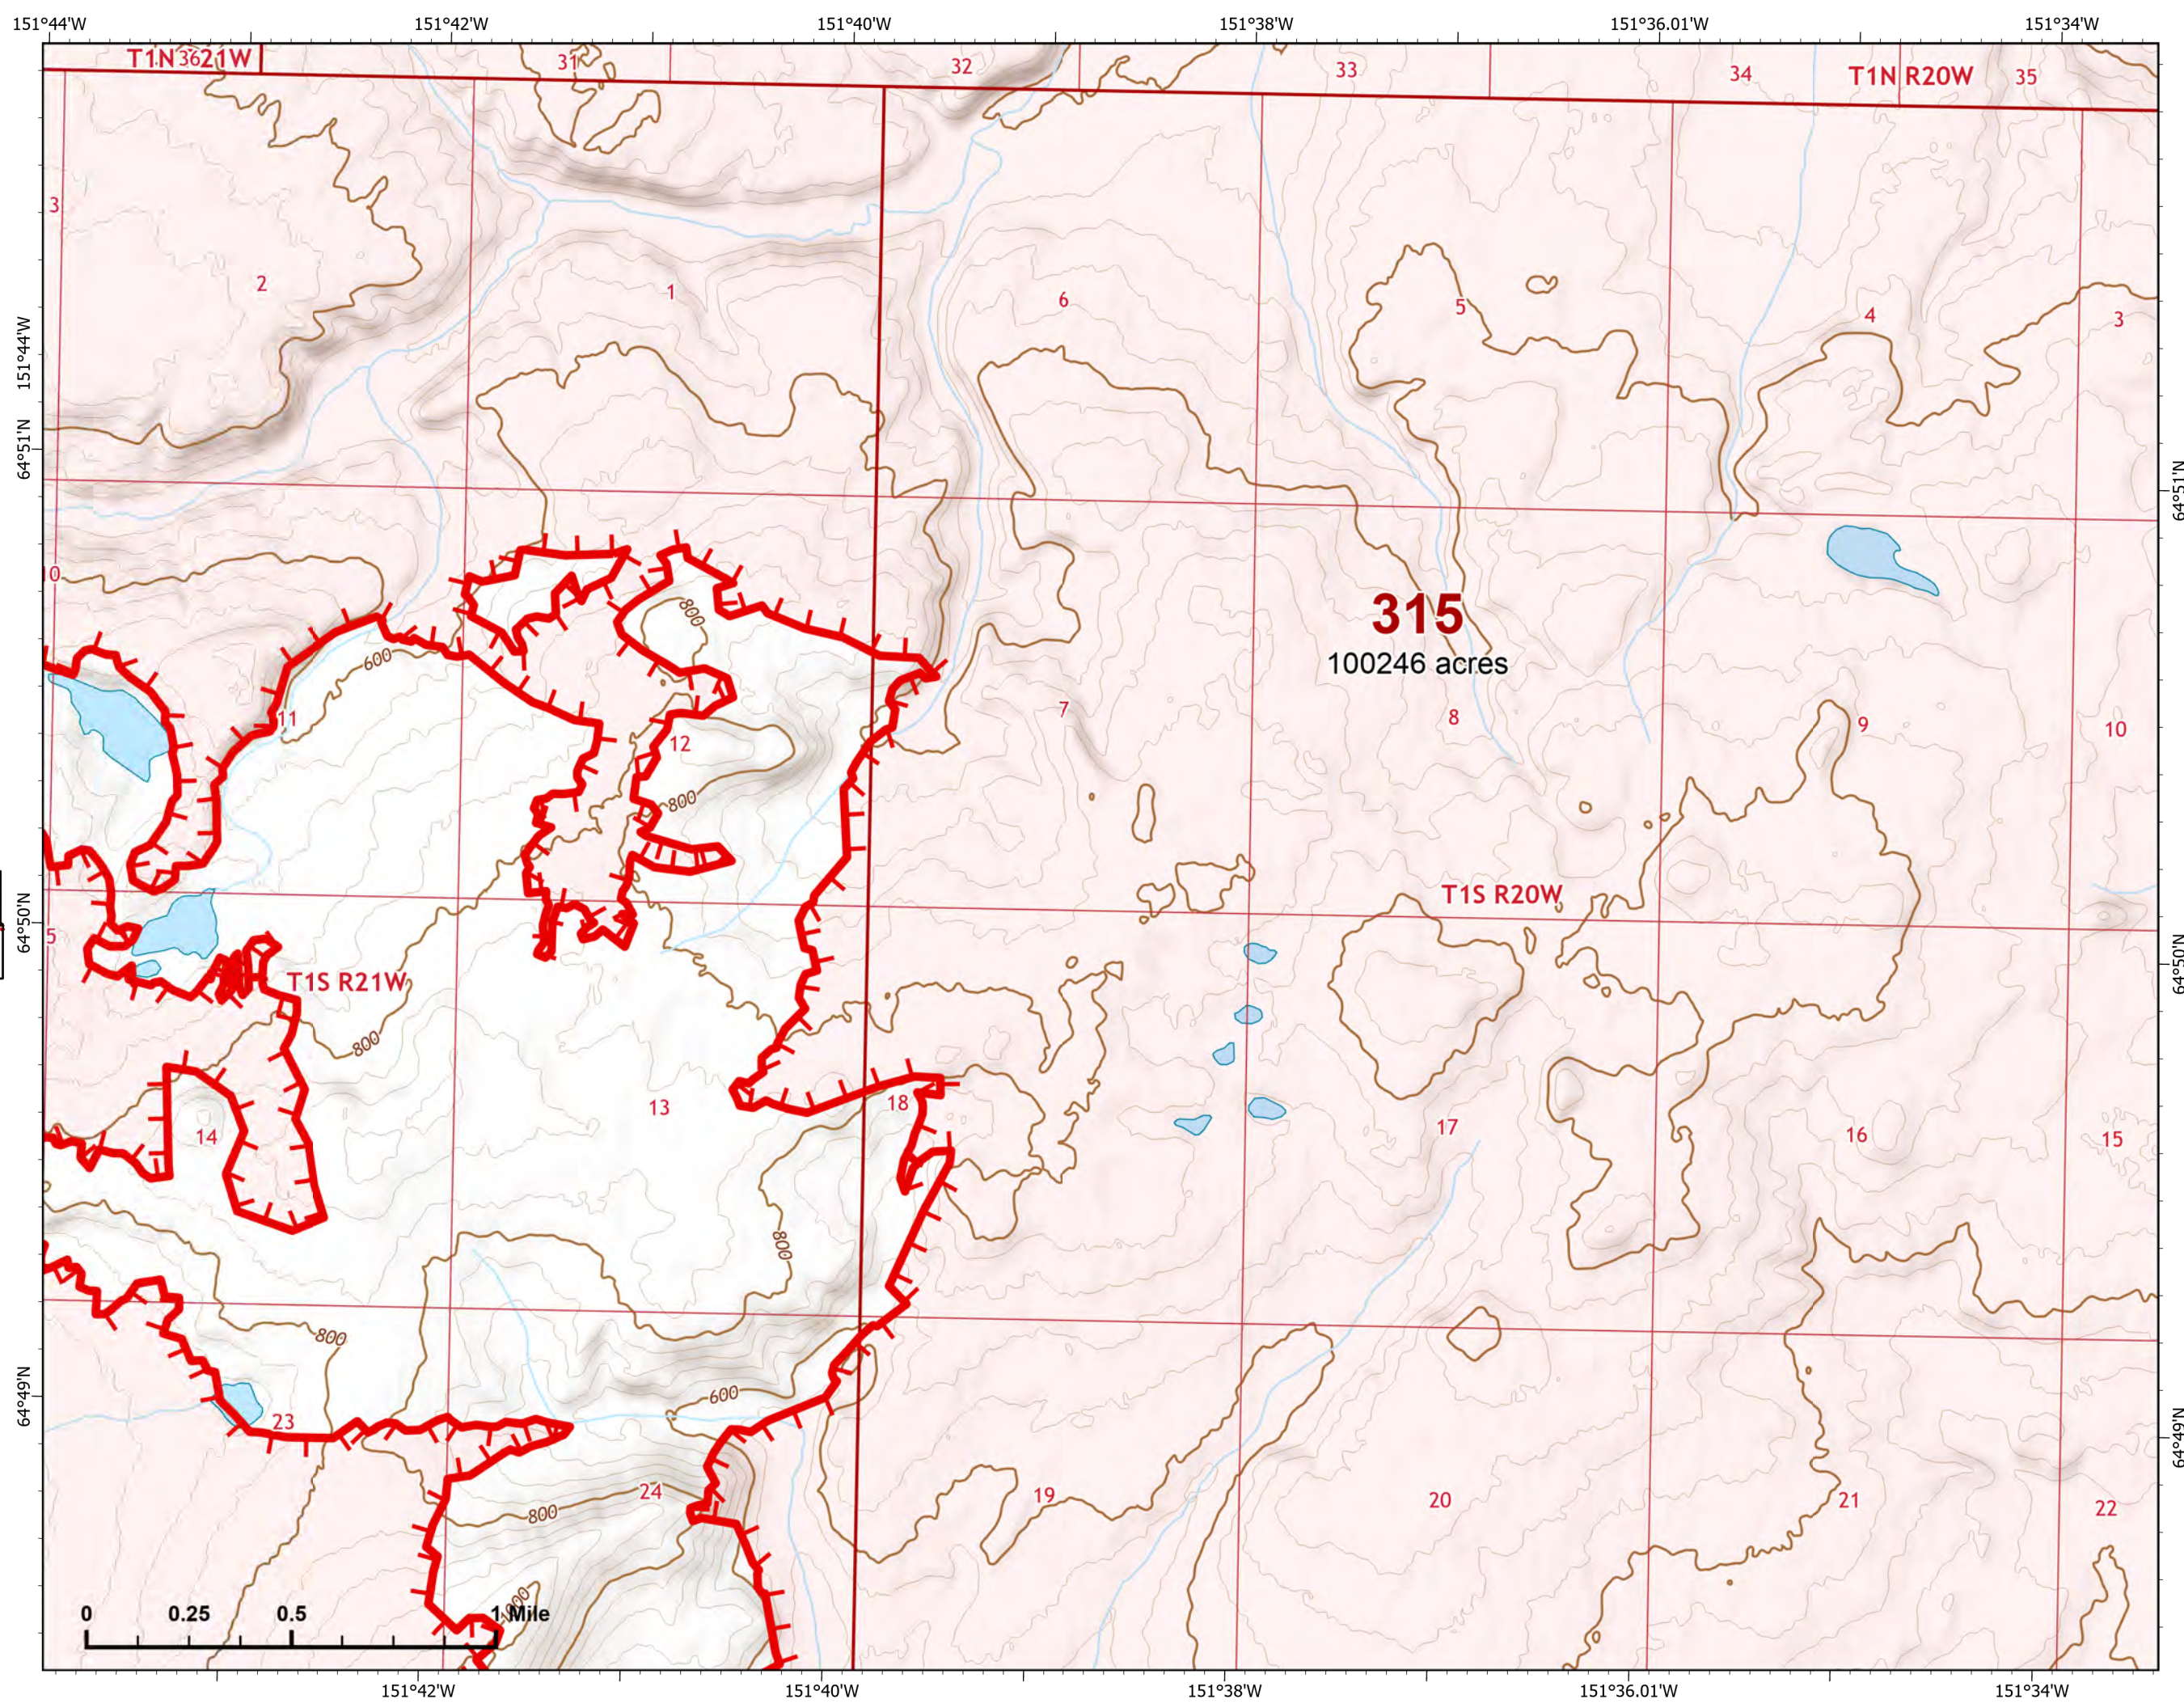

IAP Map

Bean Complex
AK-TAD-000898

08/03/2022

Fire: 315 (Chitanana)

Page 315 - 2

-  Helispot
-  Structure
-  Wildfire Daily Fire Perimeter
-  Uncontained

IAP Map

Bean Complex
AK-TAD-000898

08/03/2022

Fire: 315 (Chitanana)

Page 315 - 3

-  Wildfire Daily Fire Perimeter
-  Uncontained

IAP Map

Bean Complex
AK-TAD-000898

08/03/2022

Fire: 315 (Chitanana)

Page 315 - 4

-  Wildfire Daily Fire Perimeter
-  Uncontained

NR Team 4
8/3/2022 0725

IAP Map

Bean Complex
AK-TAD-000898

08/03/2022

Fire: 315 (Chitanana)

Page 315 - 5

-  Wildfire Daily Fire Perimeter
-  Uncontained

NR Team 4
8/3/2022 0726

IAP Map

Bean Complex
AK-TAD-000898

08/03/2022

Fire: 315 (Chitanana)

Page 315 - 6

-  Wildfire Daily Fire Perimeter
-  Uncontained