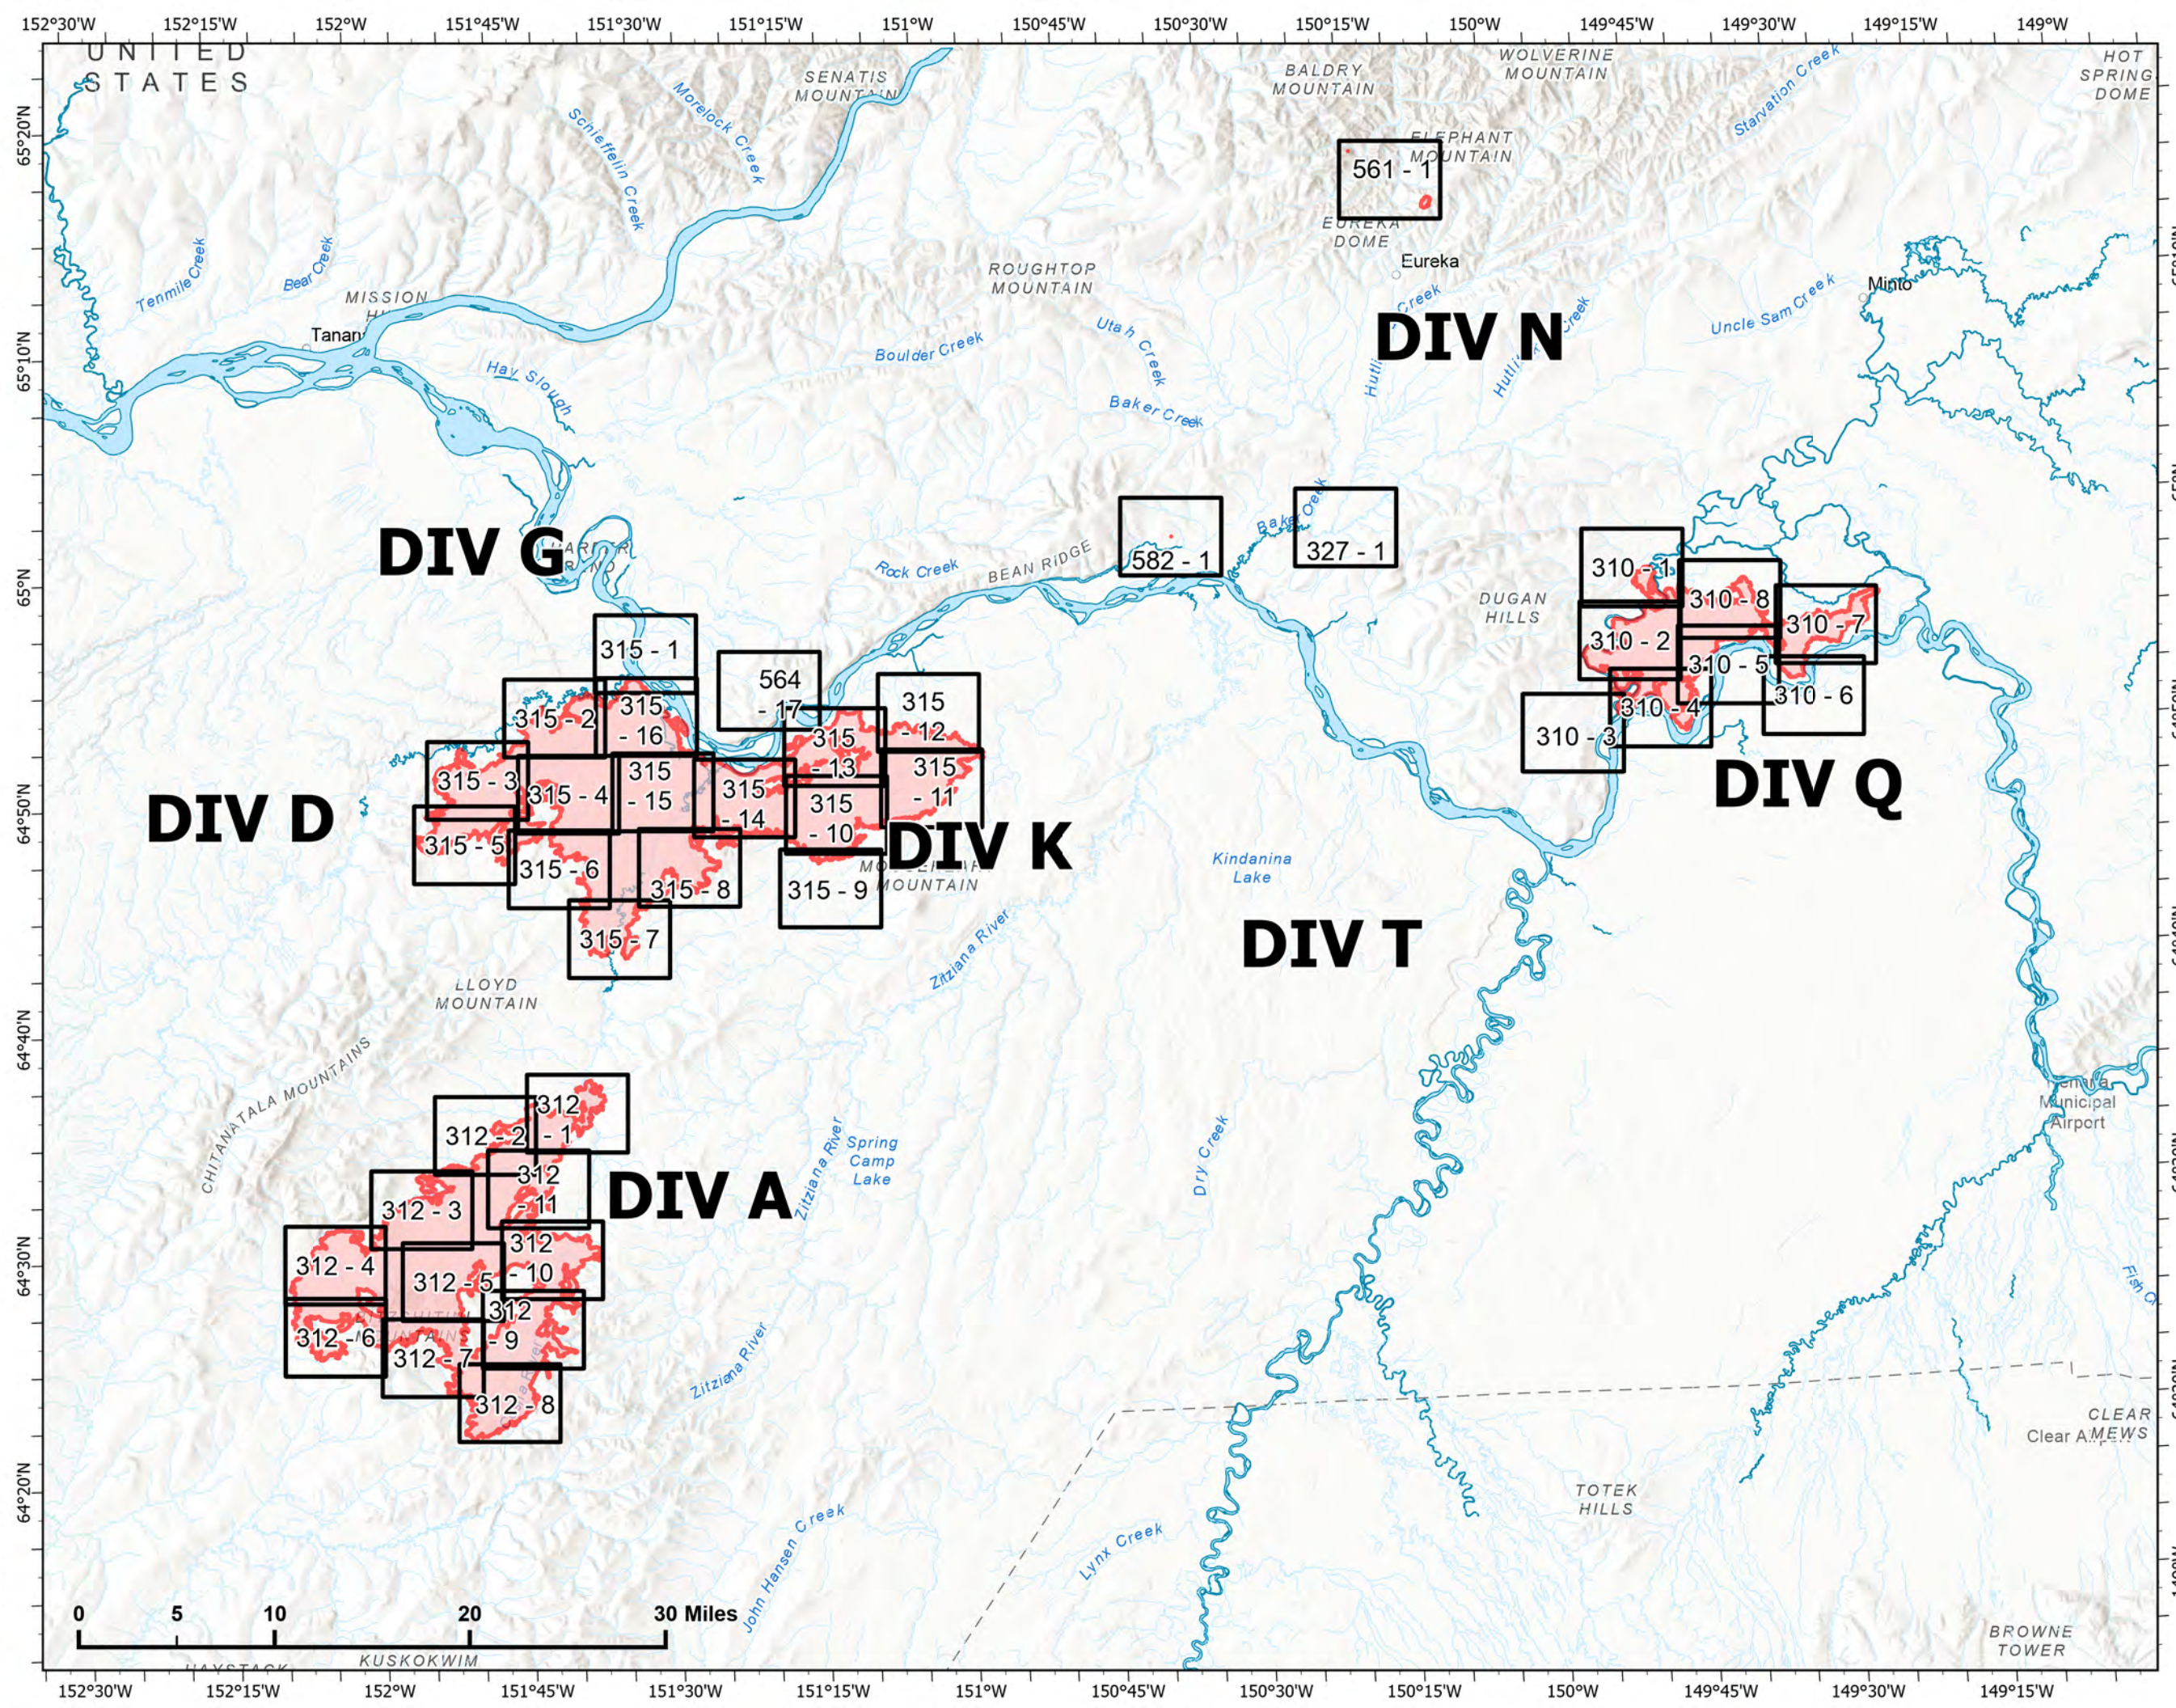

# IAP Index Map

Bean Complex  
AK-TAD-000898

08/03/2022

197,255 acres at 07/29 2200

 Wildfire Daily Fire Perimeter

0 5 10 20 30 Miles